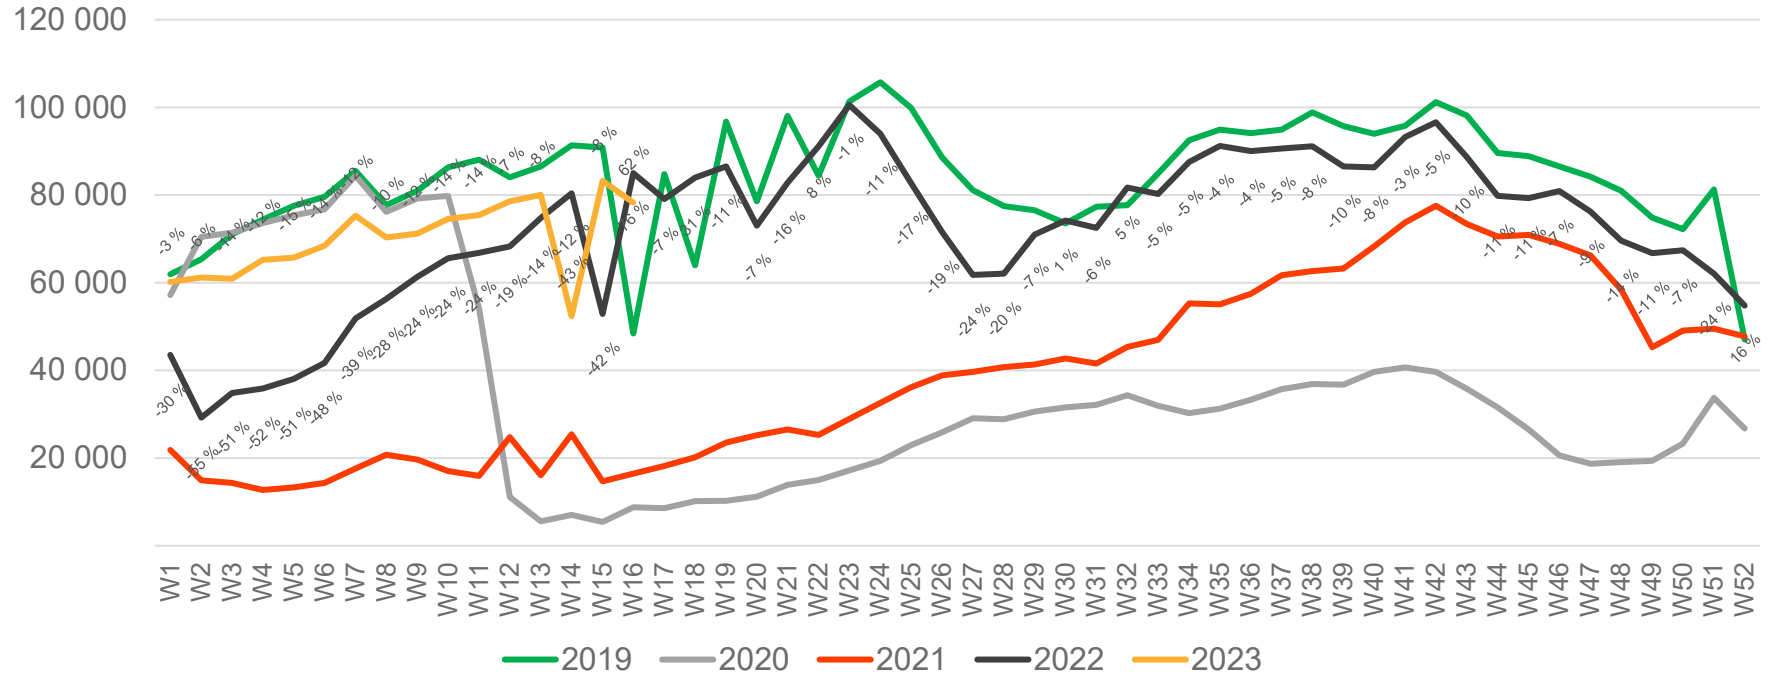

Passengers TRD total per week

• Week 1 2019 is 31/12-18 – 6/1-19. week 1 2020 is 30/12-19 – 5/1-20. Week 52 2021 is 27/12-21 – 2/1-22. Week 52 2022 is 26/12-22 – 1/1-23.