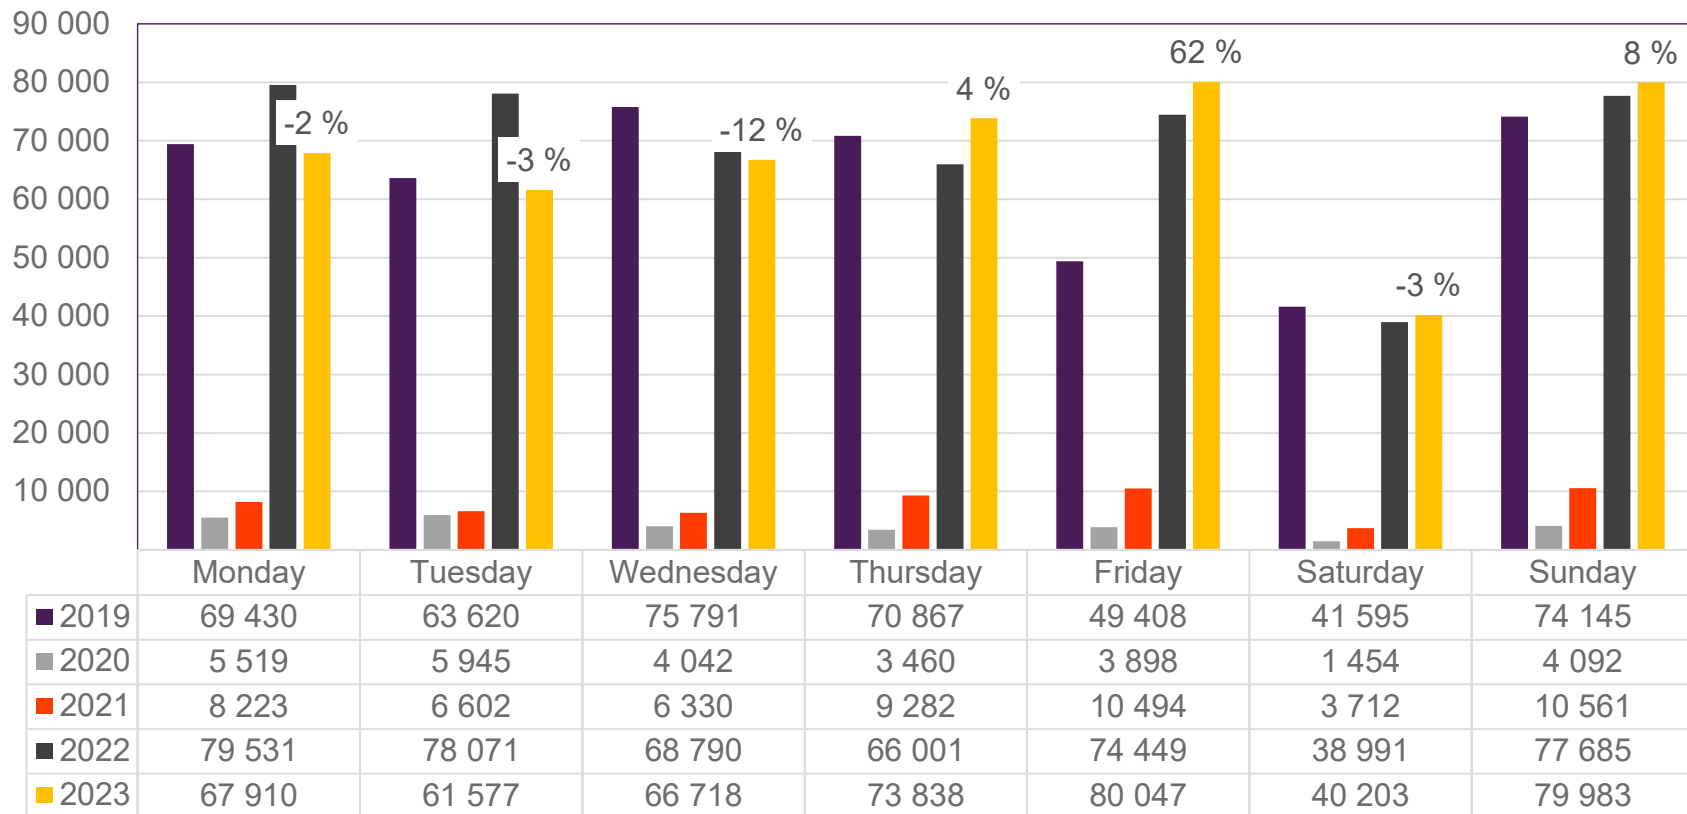

Passengers OSL total per day, week 16

The change is measured from 2019.