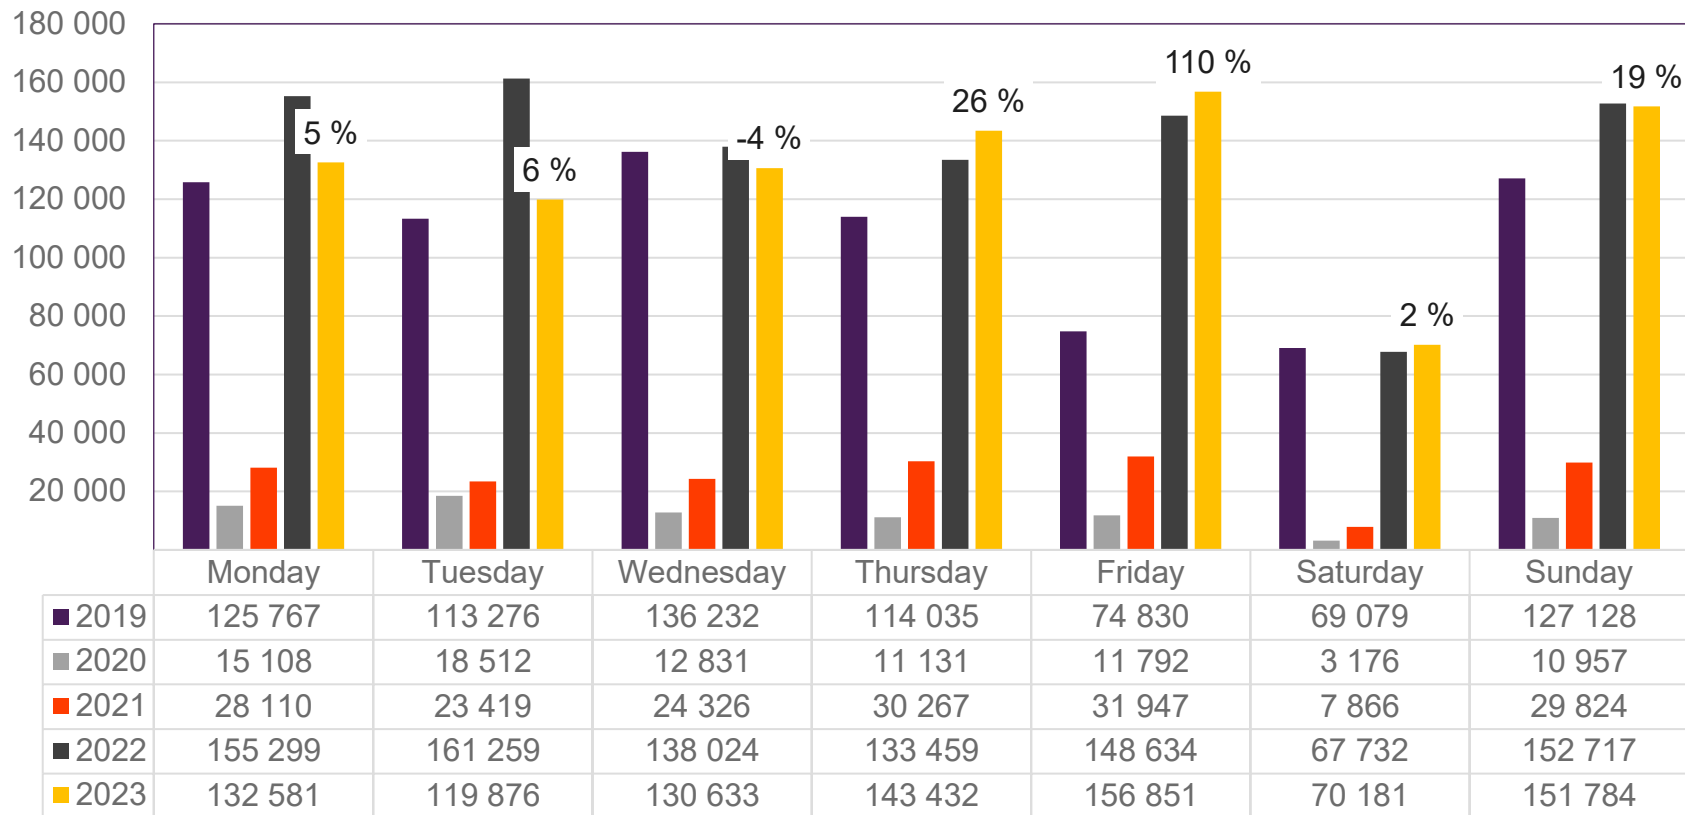

Passengers Avinor total per day, week 16

The change is measured from 2019.