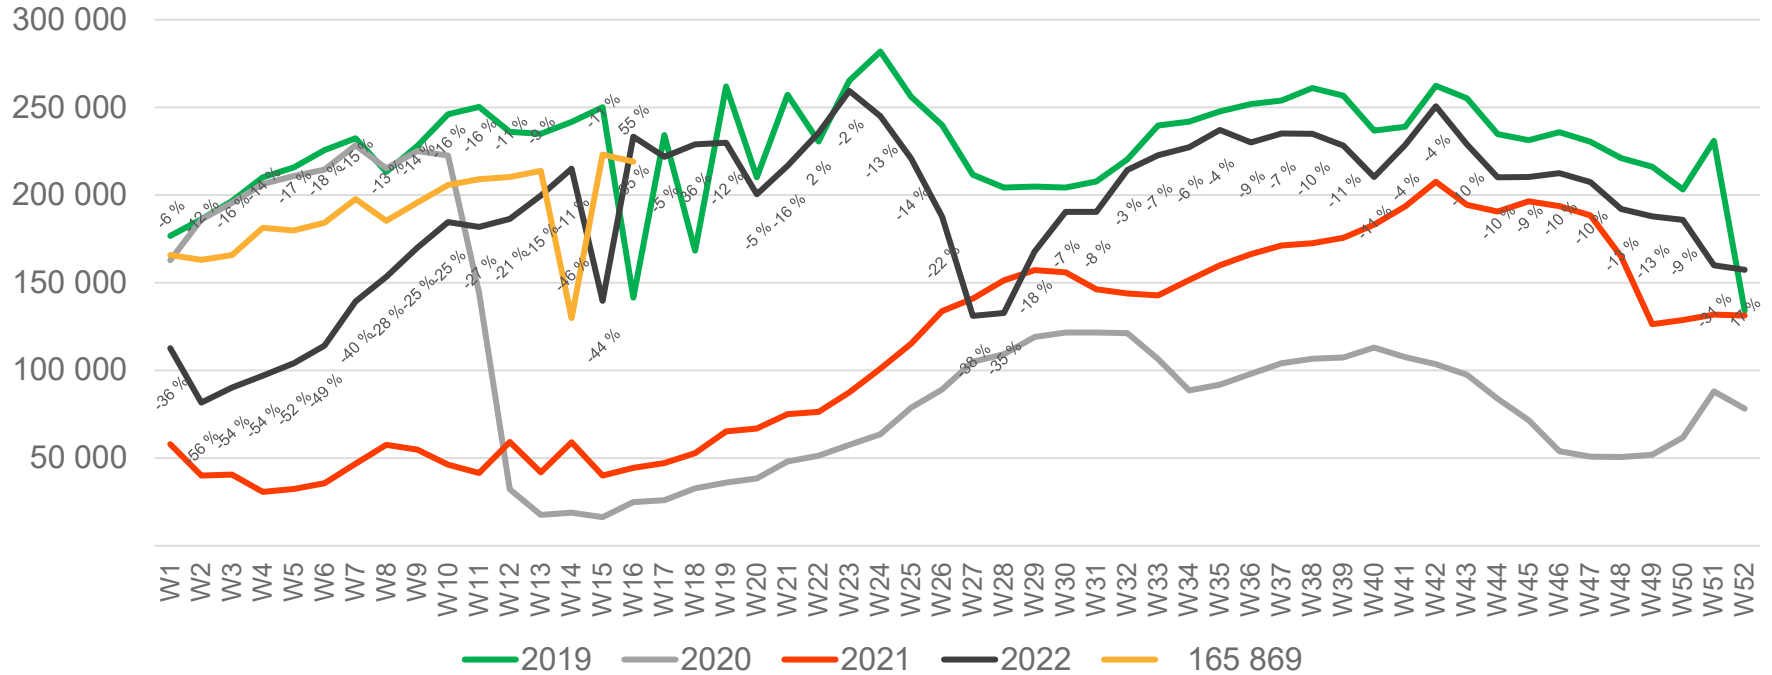

# Passengers OSL total per day, week 16

The change is measured from 2019.

# Passengers OSL total per week

• Week 1 2019 is 31/12-18 – 6/1-19. week 1 2020 is 30/12-19 – 5/1-20. Week 52 2021 is 27/12-21 – 2/1-22. Week 52 2022 is 26/12-22 – 1/1-23.

# Passengers OSL international per week

• Week 1 2019 is 31/12-18 – 6/1-19. week 1 2020 is 30/12-19 – 5/1-20. Week 52 2021 is 27/12-21 – 2/1-22. Week 52 2022 is 26/12-22 – 1/1-23.

# Passengers OSL domestic per week

• Week 1 2019 is 31/12-18 – 6/1-19. week 1 2020 is 30/12-19 – 5/1-20. Week 52 2021 is 27/12-21 – 2/1-22. Week 52 2022 is 26/12-22 – 1/1-23.