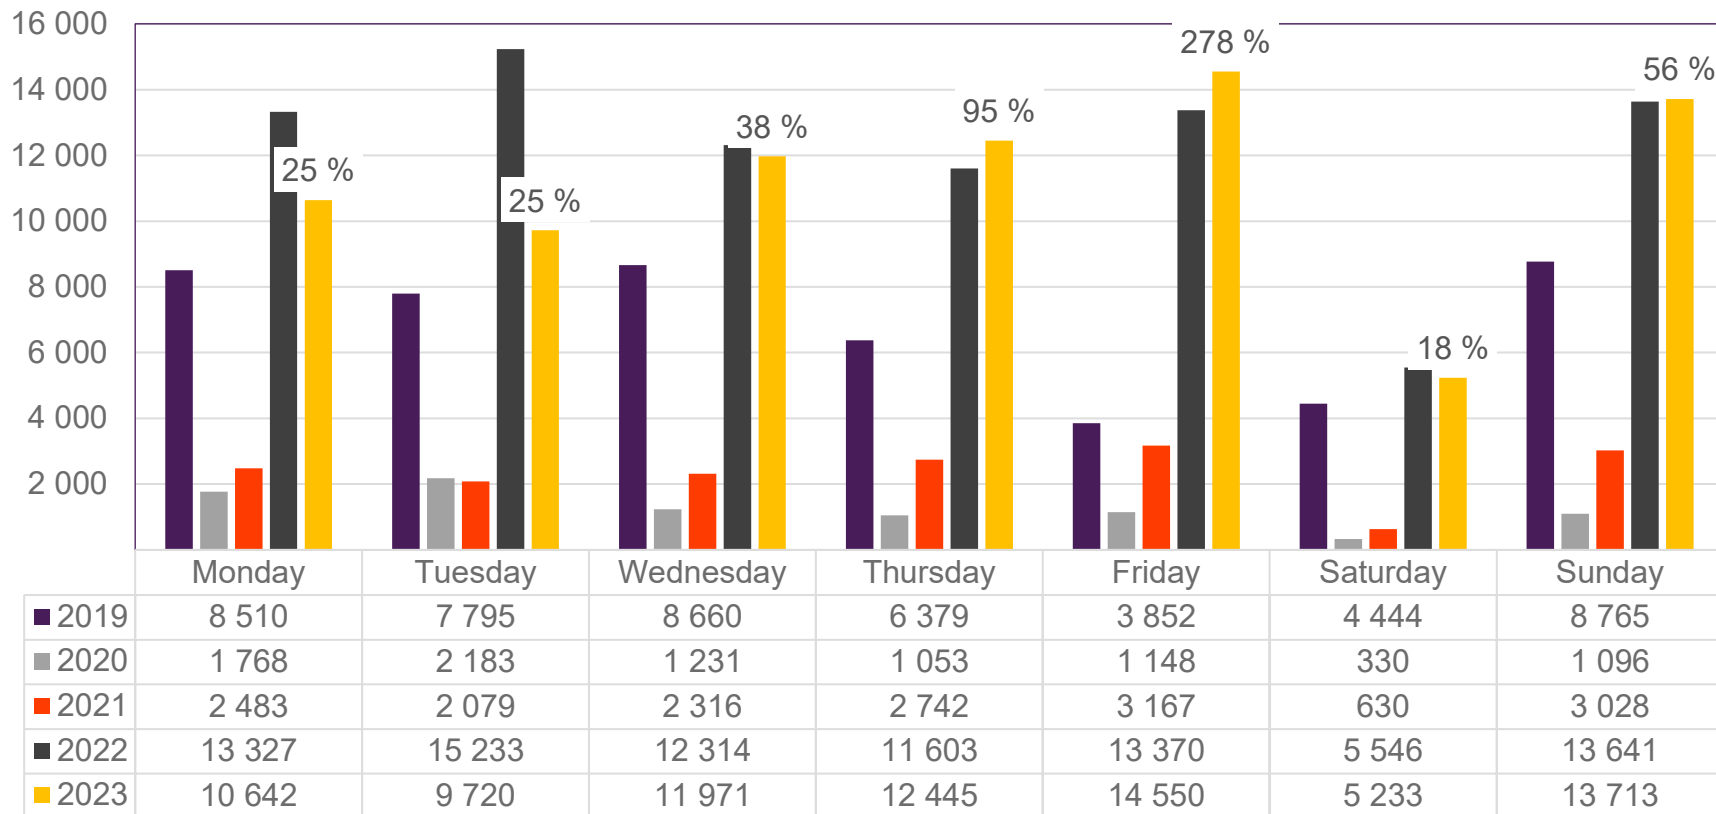

Passengers TRD total per day, week 16

The change is measured from 2019.