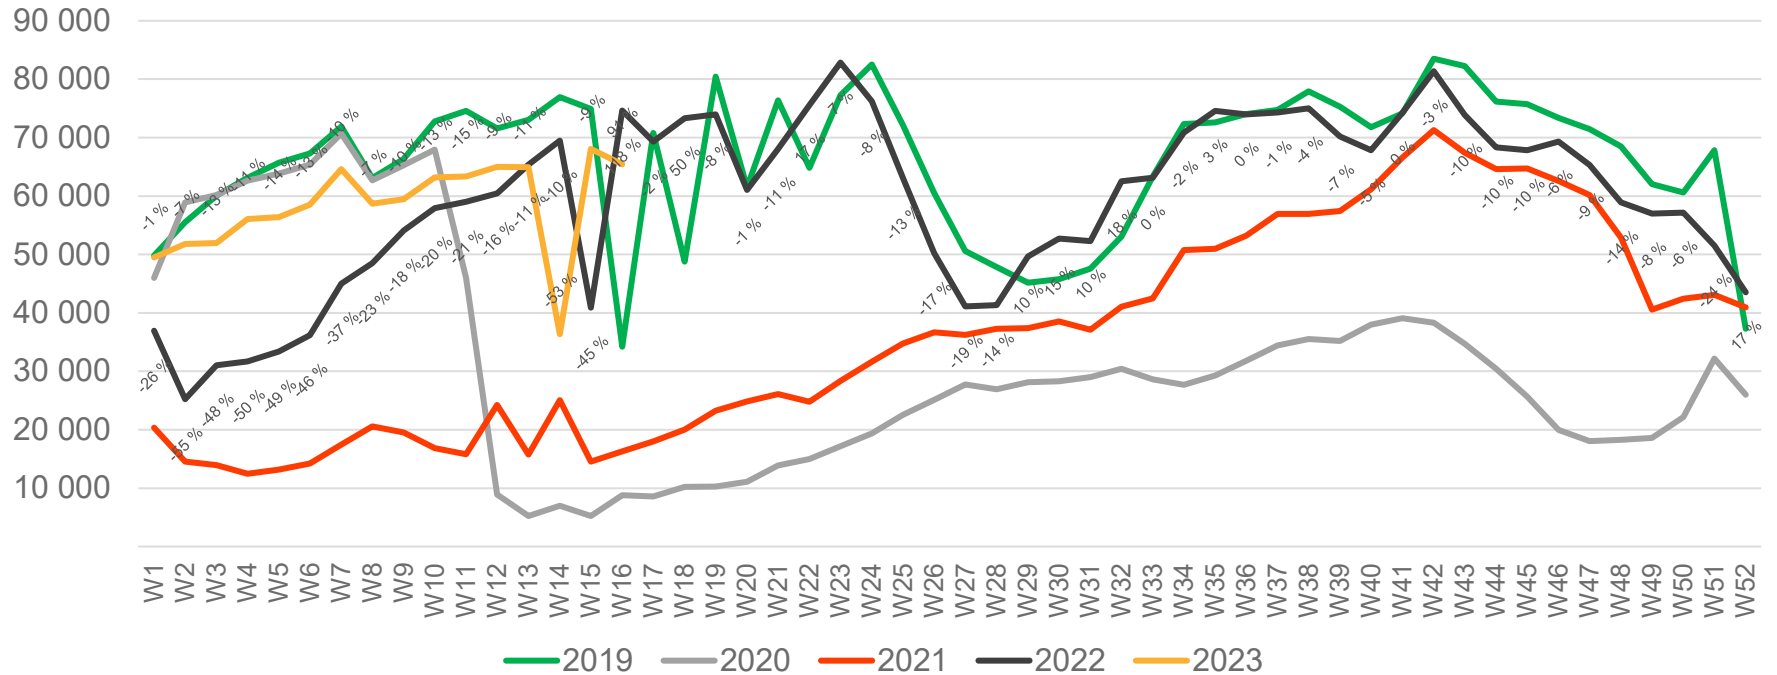

Passengers TRD domestic per week

• Week 1 2019 is 31/12-18 – 6/1-19. week 1 2020 is 30/12-19 – 5/1-20. Week 52 2021 is 27/12-21 – 2/1-22. Week 52 2022 is 26/12-22 – 1/1-23.