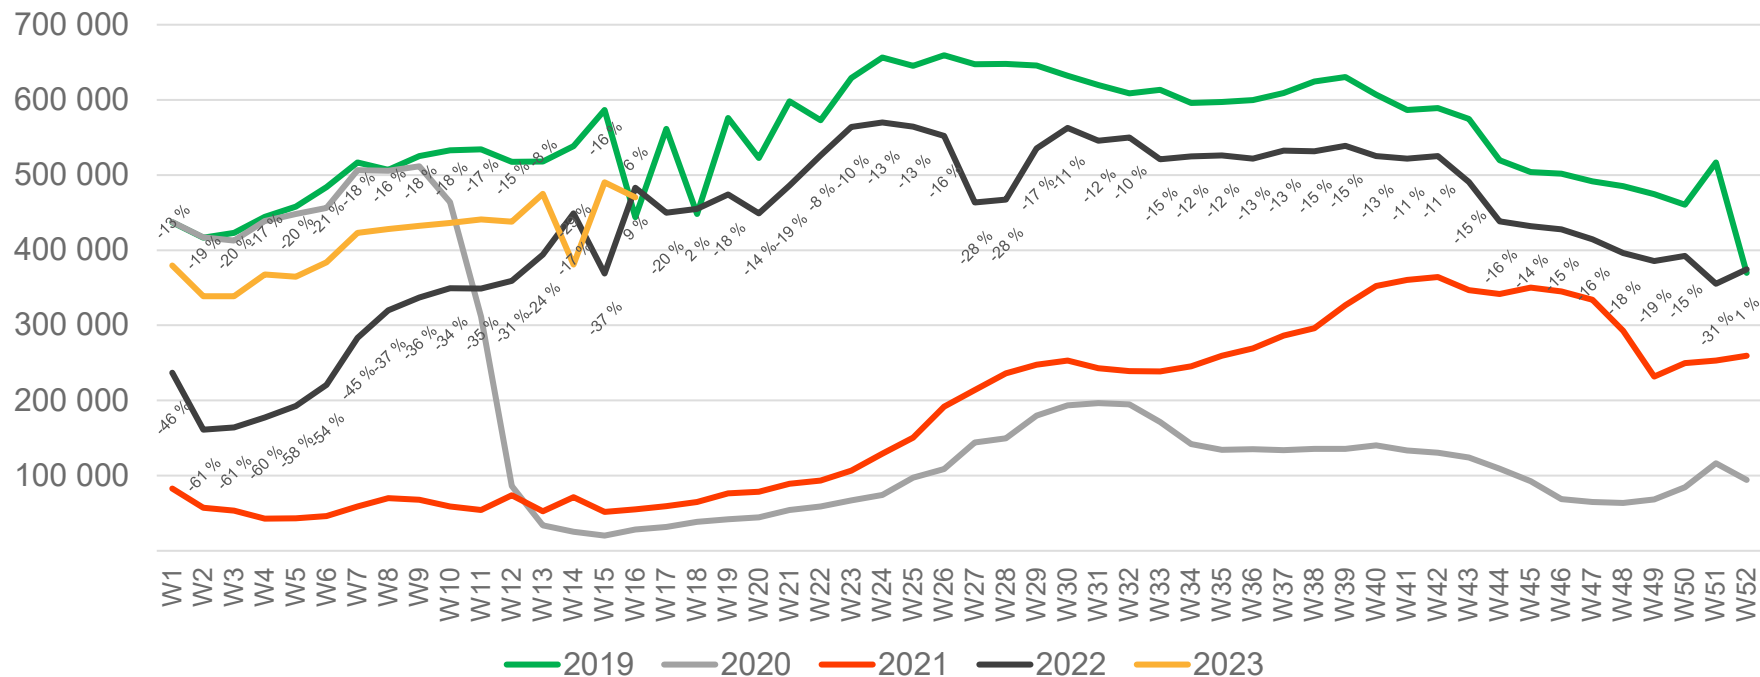

# Passengers Avinor international per week

• Week 1 2019 is 31/12-18 – 6/1-19. week 1 2020 is 30/12-19 – 5/1-20. week 52 2021 is 27/12-21 – 2/1-22. Week 52 2022 is 26/12-22 – 1/1-23.

# Passengers Avinor domestic per week

• Week 1 2019 is 31/12-18 – 6/1-19. week 1 2020 is 30/12-19 – 5/1-20. Week 52 2021 is 27/12-21 – 2/1-22. Week 52 2022 is 26/12-22 – 1/1-23.

# Passengers OSL total per day, week 16

The change is measured from 2019.

# Passengers OSL total per week

• Week 1 2019 is 31/12-18 – 6/1-19. week 1 2020 is 30/12-19 – 5/1-20. Week 52 2021 is 27/12-21 – 2/1-22. Week 52 2022 is 26/12-22 – 1/1-23.