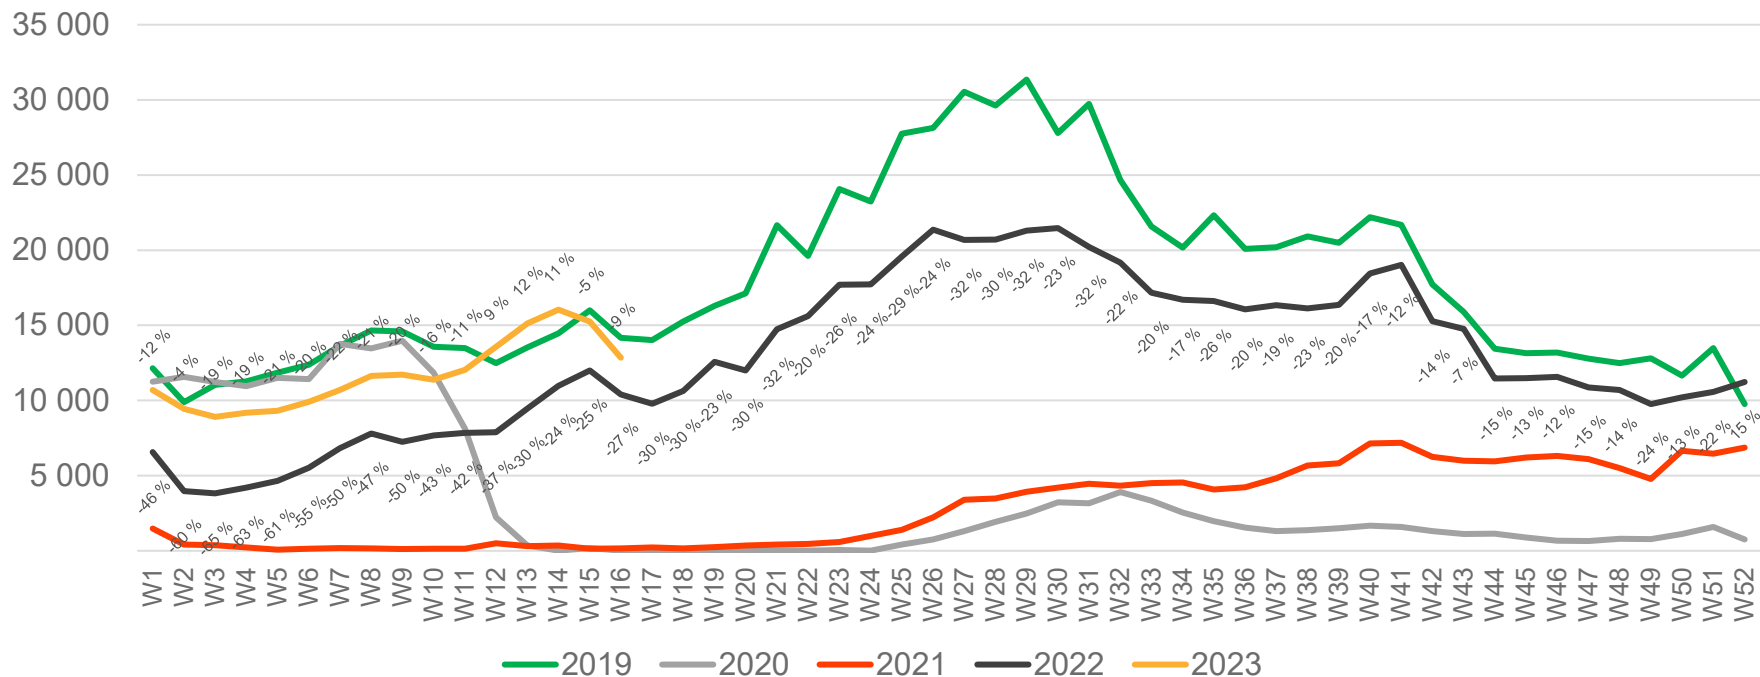

Passengers TRD international per week

• Week 1 2019 is 31/12-18 – 6/1-19. week 1 2020 is 30/12-19 – 5/1-20. Week 52 2021 is 27/12-21 – 2/1-22. Week 52 2022 is 26/12-22 – 1/1-23.