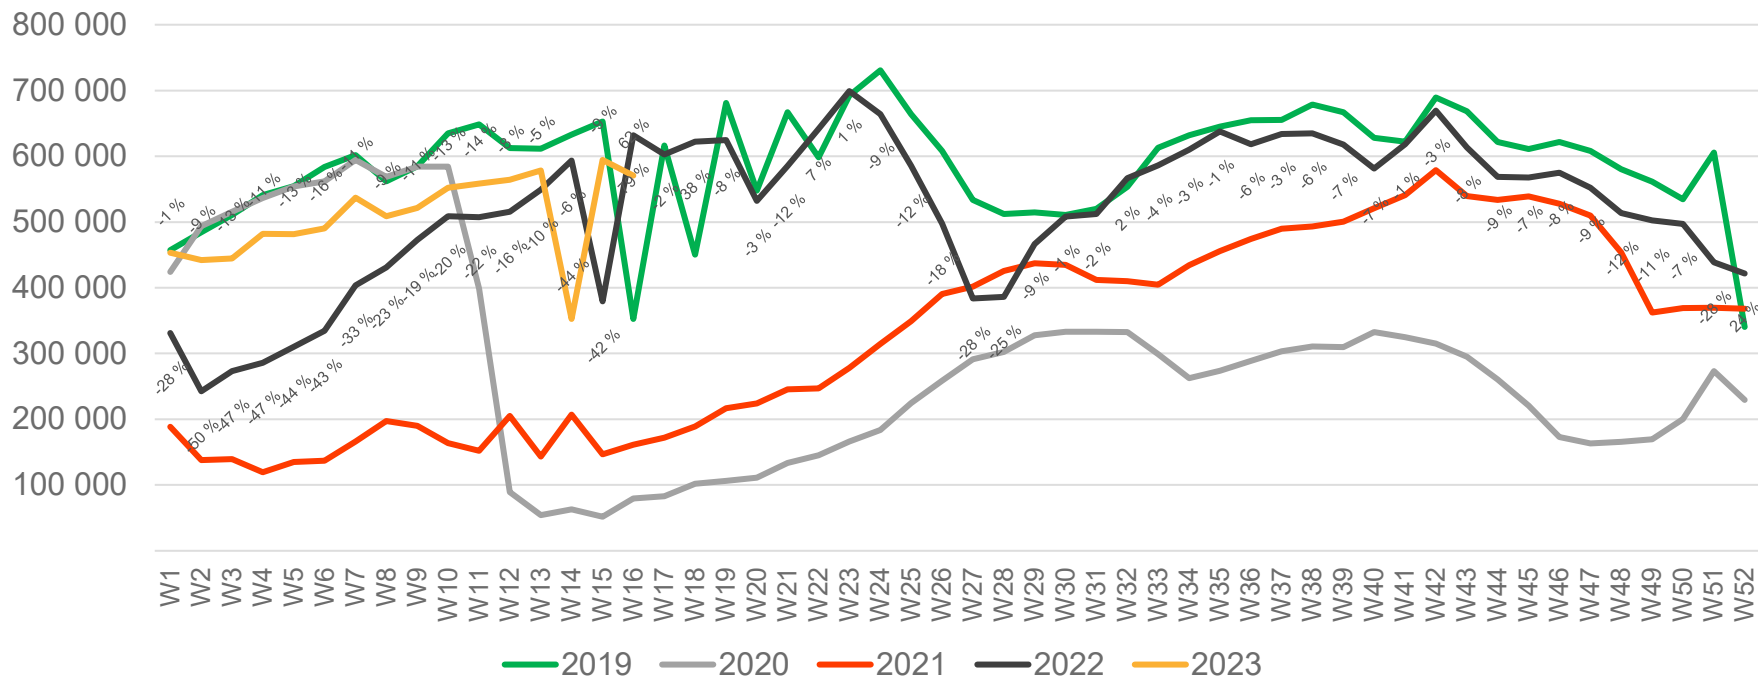

# Passengers Avinor total per day, week 16

The change is measured from 2019.

# Passengers Avinor total per week

• Week 1 2019 is 31/12-18 – 6/1-19. week 1 2020 is 30/12-19 – 5/1-20. Week 52 2021 is 27/12-21 – 2/1-22. Week 52 2022 is 26/12-22 – 1/1-23.

# Passengers Avinor international per week

• Week 1 2019 is 31/12-18 – 6/1-19. week 1 2020 is 30/12-19 – 5/1-20. week 52 2021 is 27/12-21 – 2/1-22. Week 52 2022 is 26/12-22 – 1/1-23.

# Passengers Avinor domestic per week

• Week 1 2019 is 31/12-18 – 6/1-19. week 1 2020 is 30/12-19 – 5/1-20. Week 52 2021 is 27/12-21 – 2/1-22. Week 52 2022 is 26/12-22 – 1/1-23.