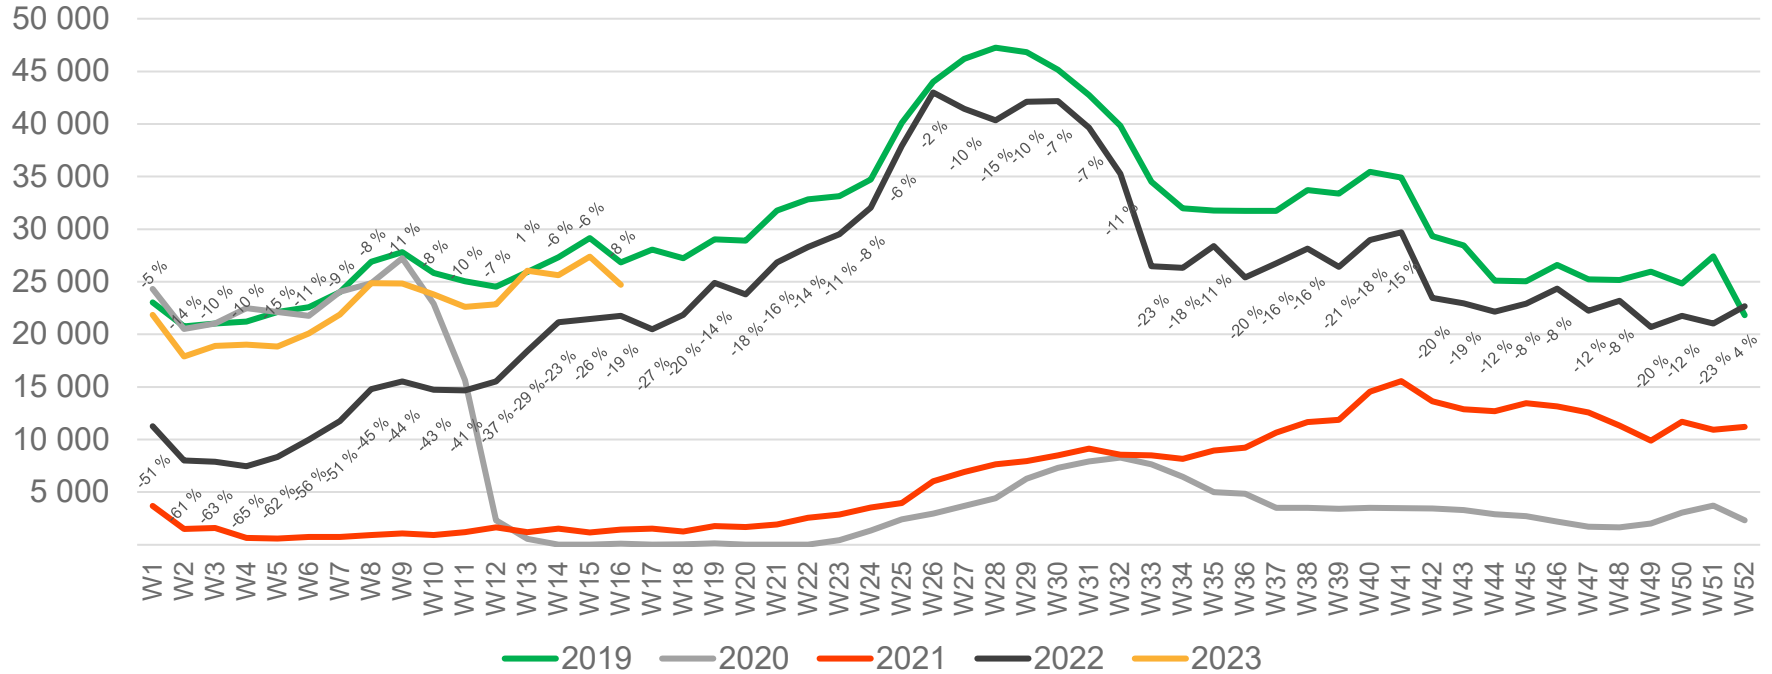

# Passengers BGO international per week

• Week 1 2019 is 31/12-18 – 6/1-19. week 1 2020 is 30/12-19 – 5/1-20. Week 52 2021 is 27/12-21 – 2/1-22. Week 52 2022 is 26/12-22 – 1/1-23.

# Passengers BGO domestic per week

• Week 1 2019 is 31/12-18 – 6/1-19. week 1 2020 is 30/12-19 – 5/1-20. Week 52 2021 is 27/12-21 – 2/1-22. Week 52 2022 is 26/12-22 – 1/1-23.

# Passengers SVG total per day, week 16

The change is measured from 2019.

# Passengers SVG international per week

• Week 1 2019 is 31/12-18 – 6/1-19. week 1 2020 is 30/12-19 – 5/1-20. Week 52 2021 is 27/12-21 – 2/1-22. Week 52 2022 is 26/12-22 – 1/1-23.