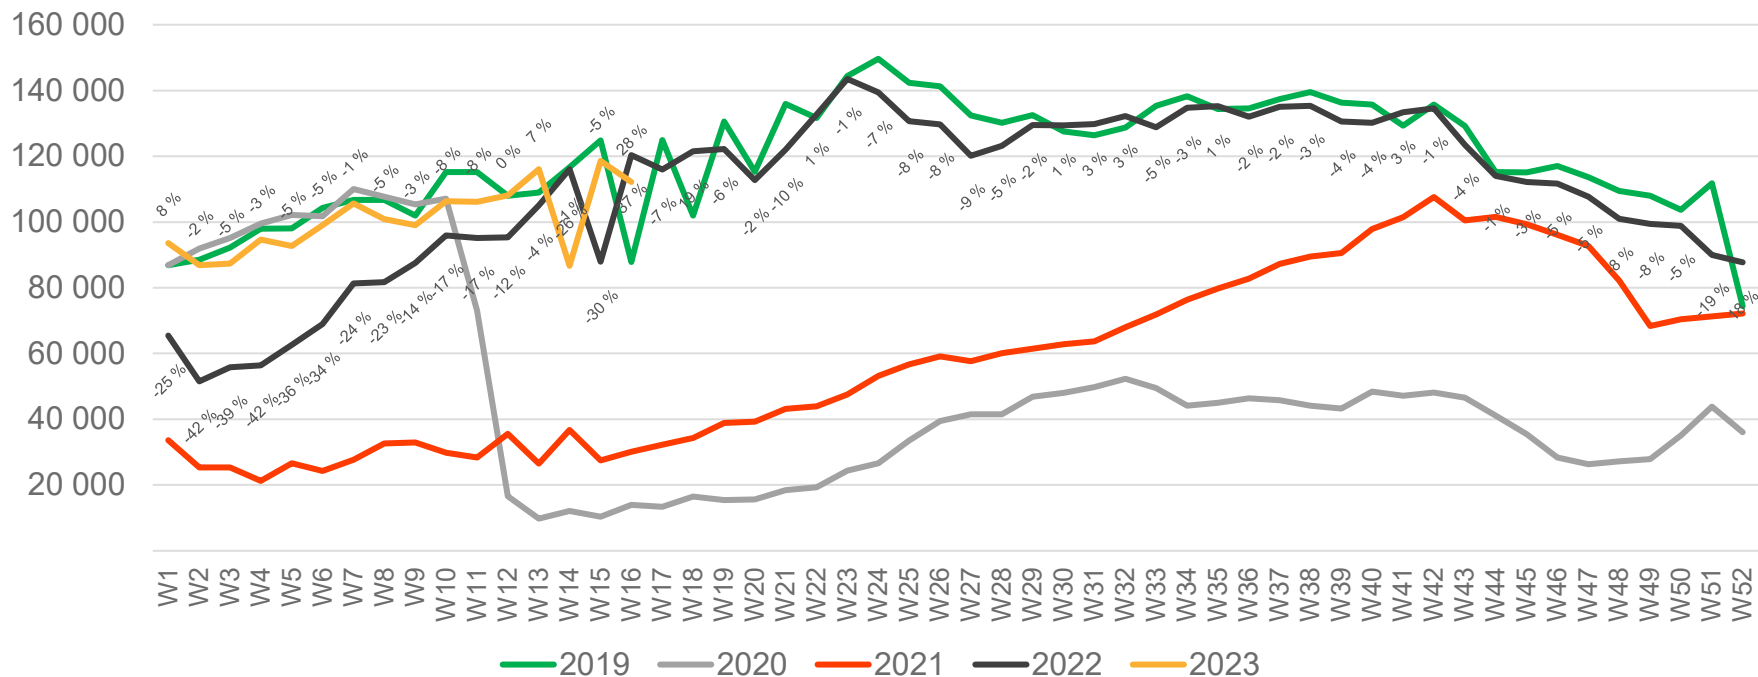

# Passengers OSL international per week

• Week 1 2019 is 31/12-18 – 6/1-19. week 1 2020 is 30/12-19 – 5/1-20. Week 52 2021 is 27/12-21 – 2/1-22. Week 52 2022 is 26/12-22 – 1/1-23.

# Passengers OSL domestic per week

• Week 1 2019 is 31/12-18 – 6/1-19. week 1 2020 is 30/12-19 – 5/1-20. Week 52 2021 is 27/12-21 – 2/1-22. Week 52 2022 is 26/12-22 – 1/1-23.

# Passengers BGO total per day, week 16

The change is measured from 2019.

# Passengers BGO total per week

• Week 1 2019 is 31/12-18 – 6/1-19. week 1 2020 is 30/12-19 – 5/1-20. Week 52 2021 is 27/12-21 – 2/1-22. Week 52 2022 is 26/12-22 – 1/1-23.