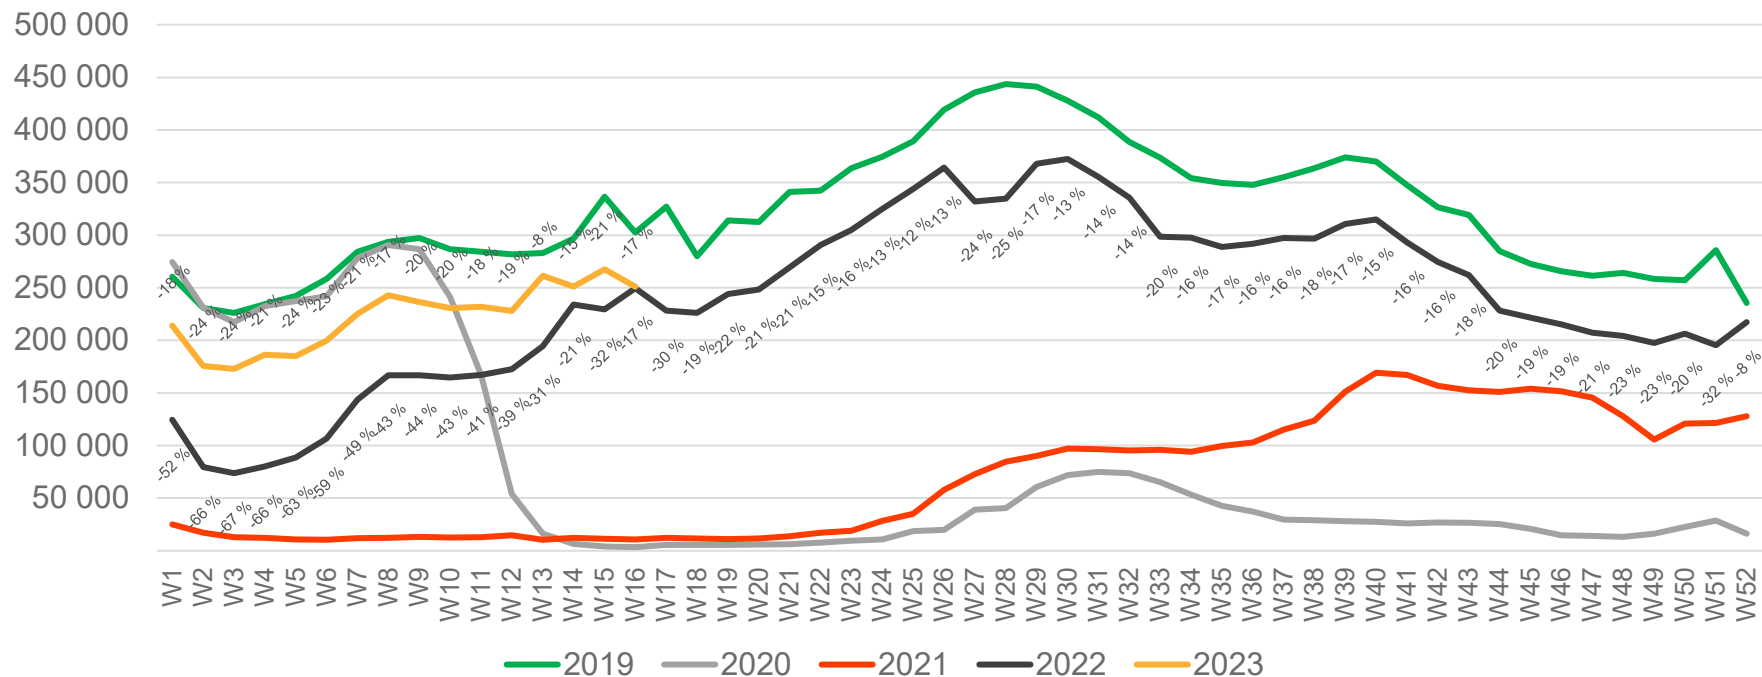

Passengers OSL international per week

• Week 1 2019 is 31/12-18 – 6/1-19. week 1 2020 is 30/12-19 – 5/1-20. Week 52 2021 is 27/12-21 – 2/1-22. Week 52 2022 is 26/12-22 – 1/1-23.