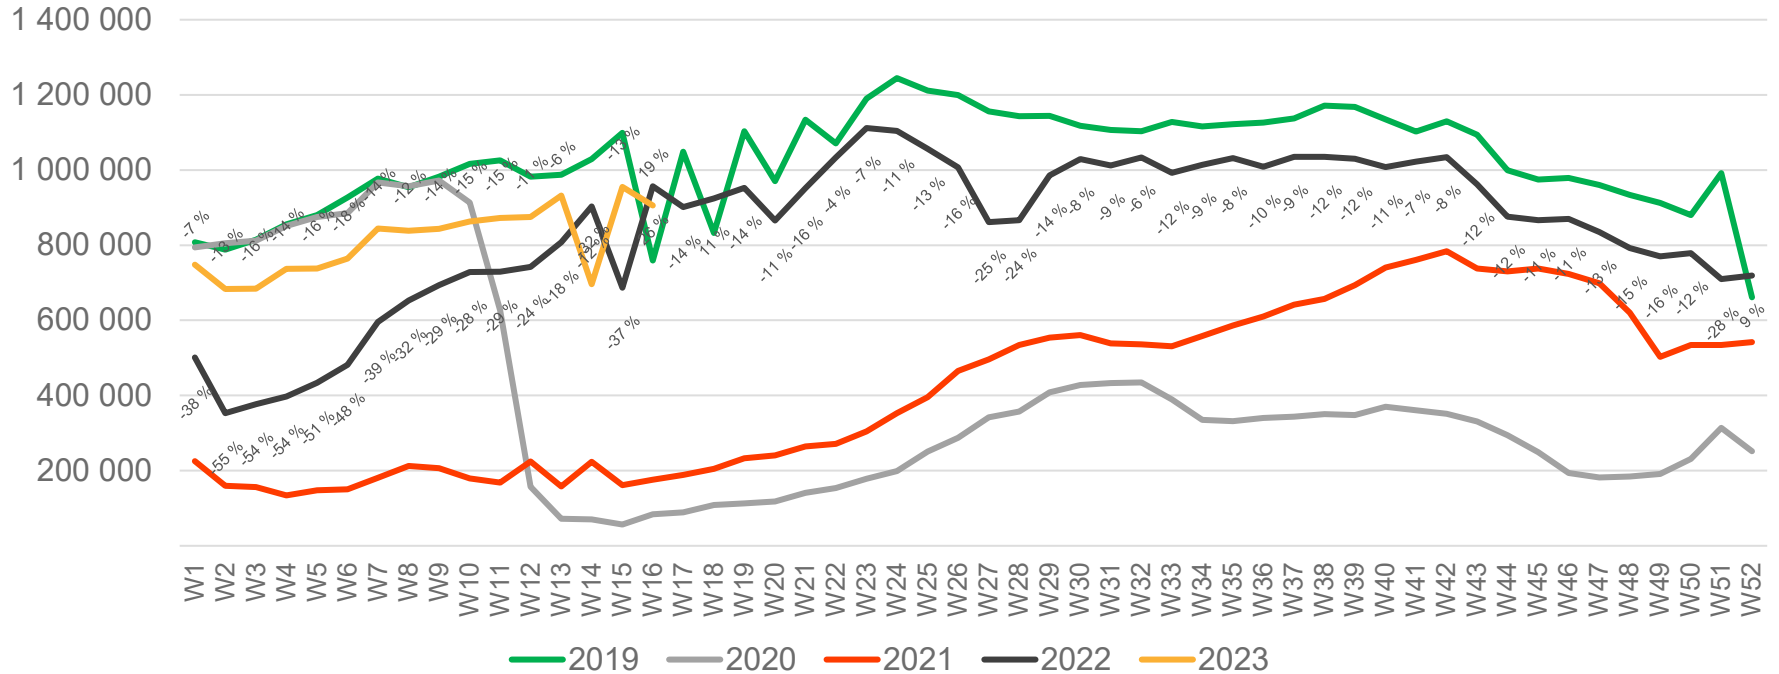

## Preliminary figures

- The figures for the previous week are preliminary. It takes some time for all passenger numbers to be reported, so the figures for the previous week may be 1-2% lower than the final figures.
- The figures are taken from Avinor's traffic database.
- Week 1 2019 include numbers from 2018 (31/12 2018)  
Week 1 2020 include numbers from 2019 (30-31/12 2019)  
Week 52 2021 include numbers from 2022 (1-2/1 2022)  
Week 52 2022 include numbers from 2023 (1/1 2023)

# Top 10 airports, total week 16

Airport	2019	2020	2021	2022	2023	2023 vs. 2019		2023 vs. 2022	
						Change	Change %	Change	Change %
Oslo/Gardermoen	444 856	28 410	55 204	483 518	470 276	25 420	6 %	-13 242	-3 %
Bergen/Flesland	87 853	13 915	30 072	120 326	112 221	24 368	28 %	-8 105	-7 %
Trondheim/Værnes	48 405	8 809	16 445	85 034	78 274	29 869	62 %	-6 760	-8 %
Stavanger/Sola	52 464	7 055	13 314	72 442	72 512	20 048	38 %	70	0 %
Tromsø/Langnes	27 322	5 600	13 998	43 220	36 040	8 718	32 %	-7 180	-17 %
Bodø	17 938	4 075	11 315	34 646	30 273	12 335	69 %	-4 373	-13 %
Ålesund/Vigra	16 064	1 997	3 658	21 204	19 950	3 886	24 %	-1 254	-6 %
Kristiansand/Kjevik	13 465	2 002	3 323	15 674	16 053	2 588	19 %	379	2 %
Harstad/Narvik/Evenes	10 043	1 739	3 802	16 399	13 201	3 158	31 %	-3 198	-20 %
Bardufoss	3 505	727	1 314	5 267	3 923	418	12 %	-1 344	-26 %

# Passengers Avinor total per day, week 16

The change is measured from 2019.

# Passengers Avinor total per week

• Week 1 2019 is 31/12-18 – 6/1-19. week 1 2020 is 30/12-19 – 5/1-20. Week 52 2021 is 27/12-21 – 2/1-22. Week 52 2022 is 26/12-22 – 1/1-23.