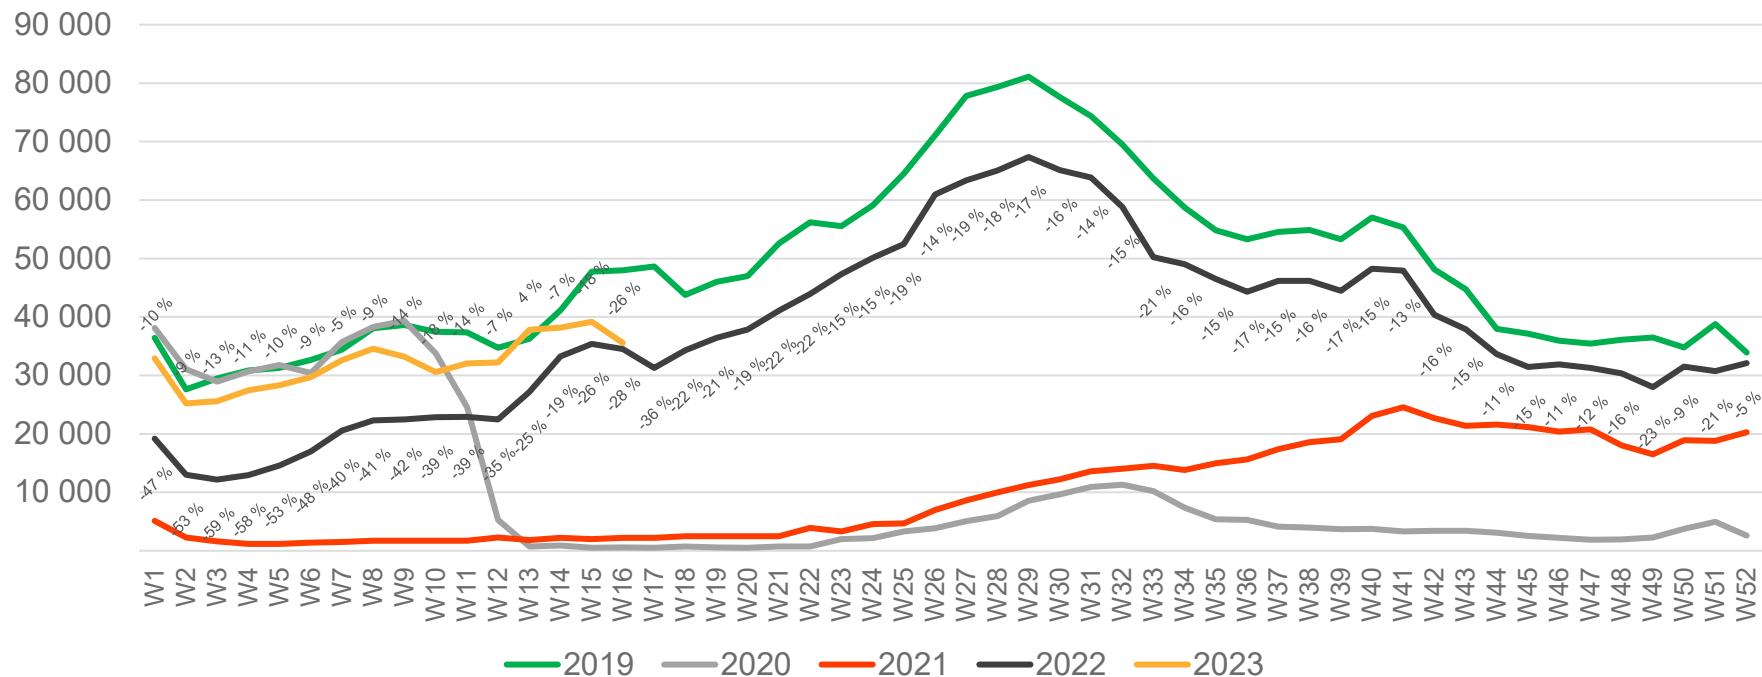

# Passengers OSL domestic per week

• Week 1 2019 is 31/12-18 – 6/1-19. week 1 2020 is 30/12-19 – 5/1-20. Week 52 2021 is 27/12-21 – 2/1-22. Week 52 2022 is 26/12-22 – 1/1-23.

# Passengers BGO total per day, week 16

The change is measured from 2019.

# Passengers BGO total per week

• Week 1 2019 is 31/12-18 – 6/1-19. week 1 2020 is 30/12-19 – 5/1-20. Week 52 2021 is 27/12-21 – 2/1-22. Week 52 2022 is 26/12-22 – 1/1-23.

# Passengers BGO international per week

• Week 1 2019 is 31/12-18 – 6/1-19. week 1 2020 is 30/12-19 – 5/1-20. Week 52 2021 is 27/12-21 – 2/1-22. Week 52 2022 is 26/12-22 – 1/1-23.