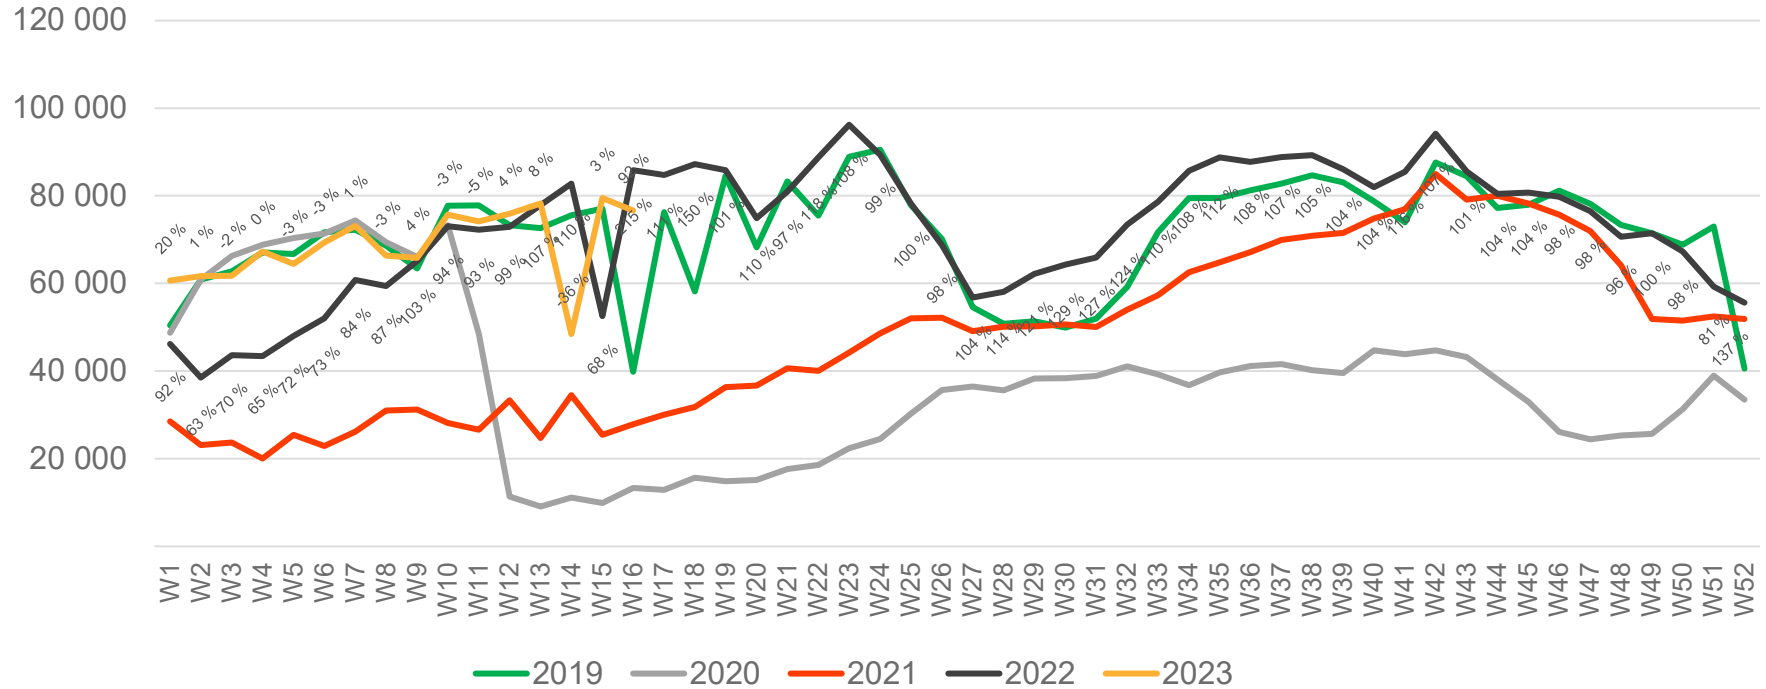

Passengers BGO domestic per week

• Week 1 2019 is 31/12-18 – 6/1-19. week 1 2020 is 30/12-19 – 5/1-20. Week 52 2021 is 27/12-21 – 2/1-22. Week 52 2022 is 26/12-22 – 1/1-23.