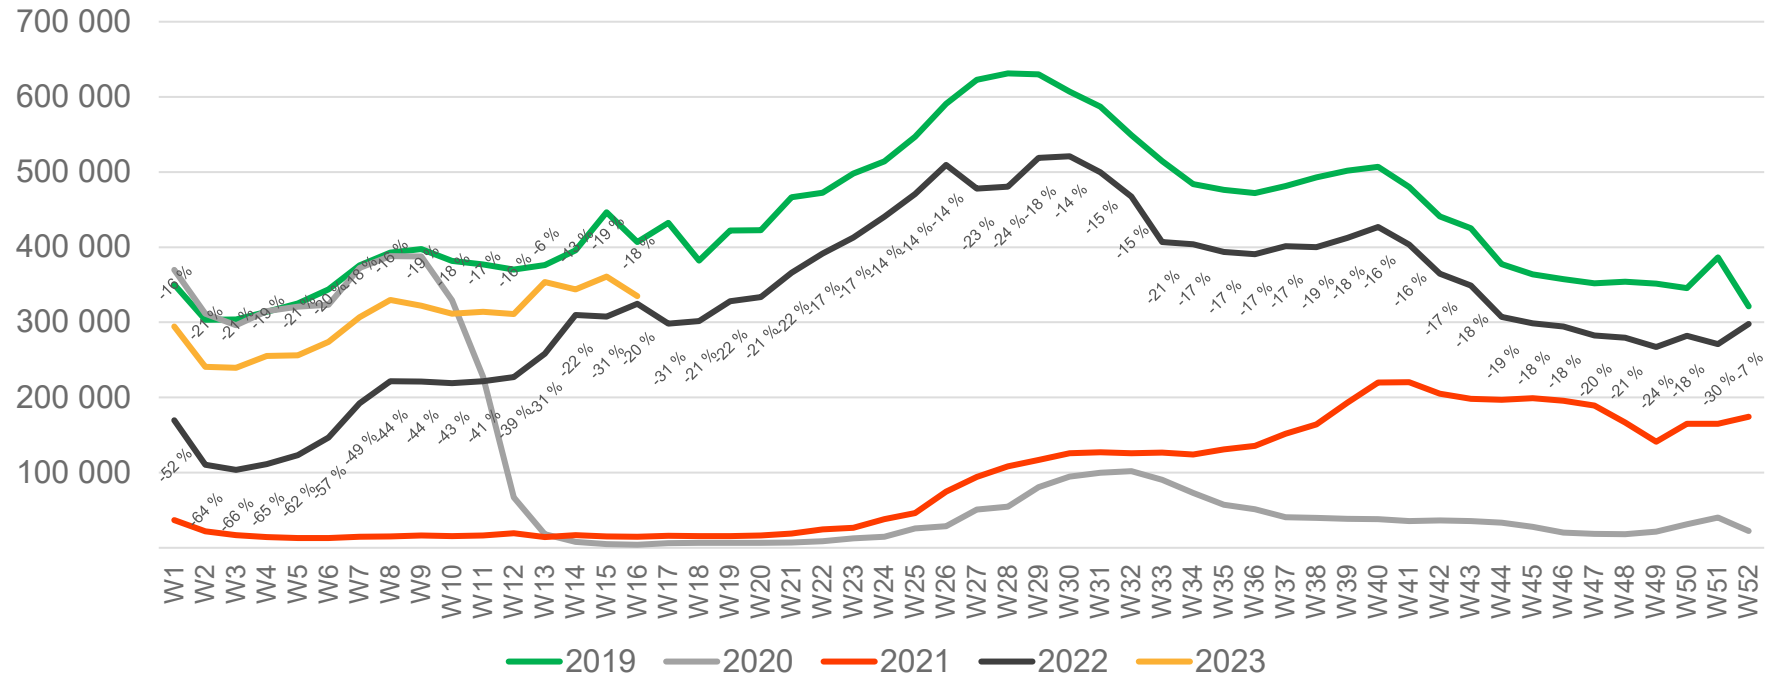

Passengers Avinor international per week

• Week 1 2019 is 31/12-18 – 6/1-19. week 1 2020 is 30/12-19 – 5/1-20. week 52 2021 is 27/12-21 – 2/1-22. Week 52 2022 is 26/12-22 – 1/1-23.