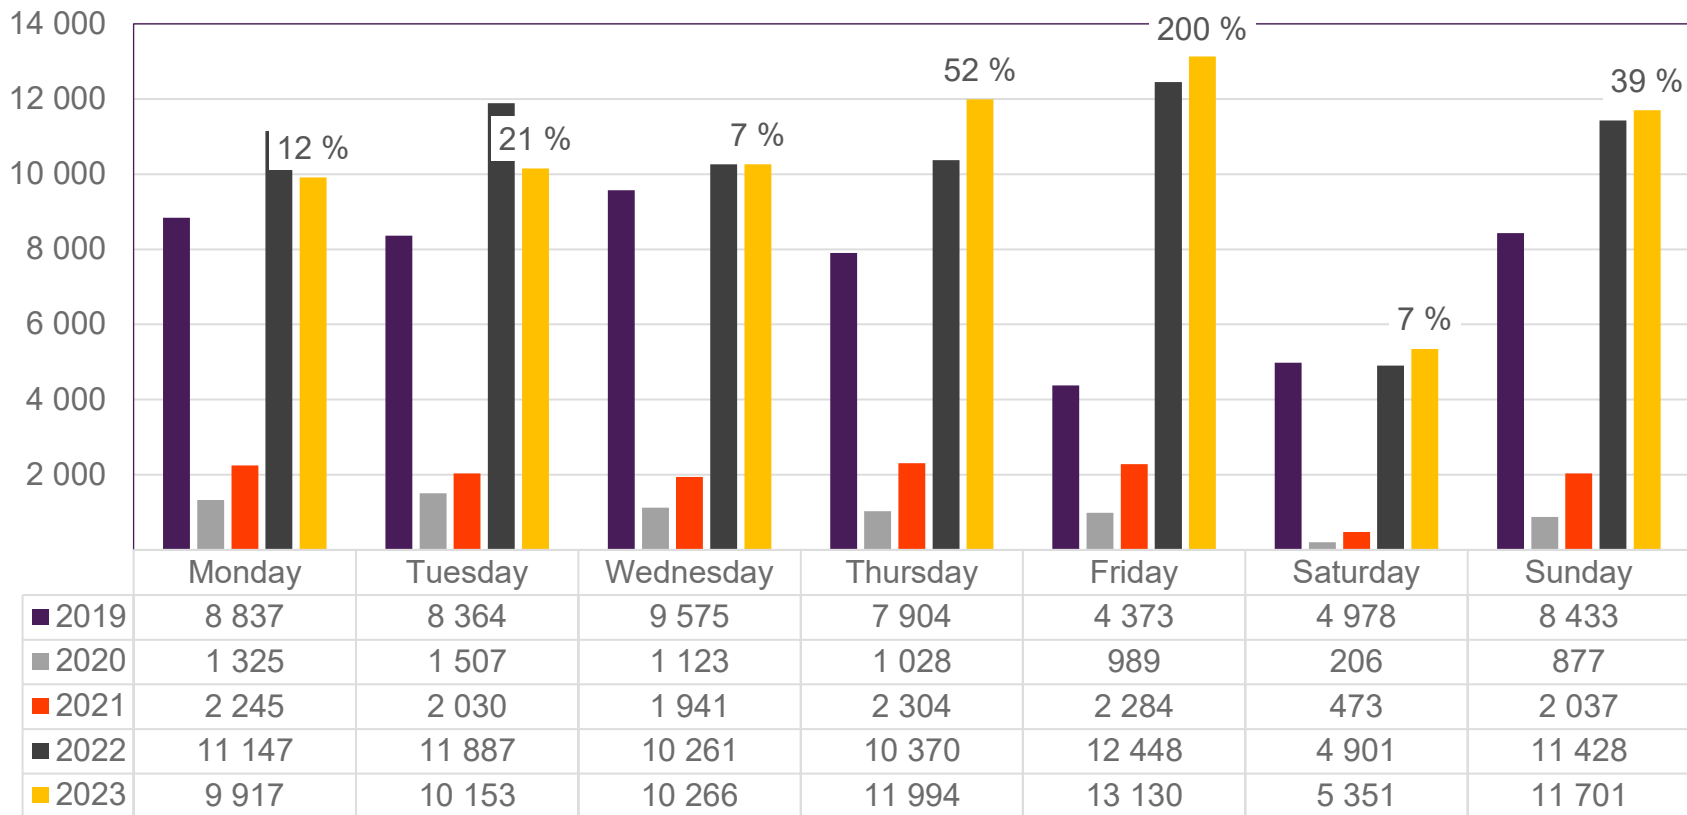

# Passengers BGO total per week

• Week 1 2019 is 31/12-18 – 6/1-19. week 1 2020 is 30/12-19 – 5/1-20. Week 52 2021 is 27/12-21 – 2/1-22. Week 52 2022 is 26/12-22 – 1/1-23.

# Passengers BGO international per week

• Week 1 2019 is 31/12-18 – 6/1-19. week 1 2020 is 30/12-19 – 5/1-20. Week 52 2021 is 27/12-21 – 2/1-22. Week 52 2022 is 26/12-22 – 1/1-23.

# Passengers BGO domestic per week

• Week 1 2019 is 31/12-18 – 6/1-19. week 1 2020 is 30/12-19 – 5/1-20. Week 52 2021 is 27/12-21 – 2/1-22. Week 52 2022 is 26/12-22 – 1/1-23.

# Passengers SVG total per day, week 16

The change is measured from 2019.