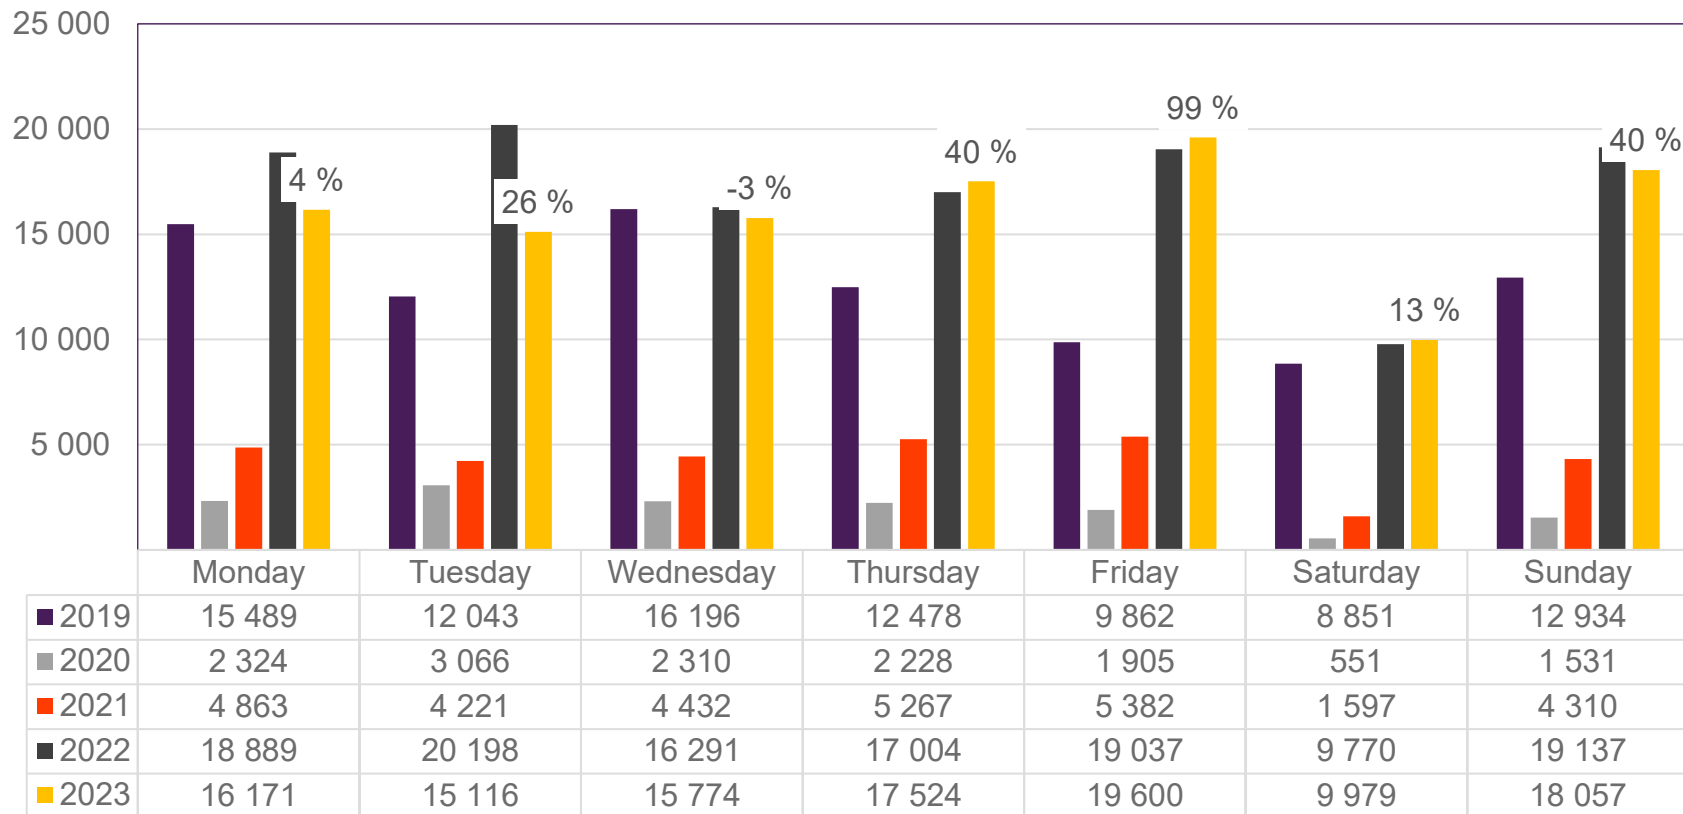

# Passengers OSL total per week

• Week 1 2019 is 31/12-18 – 6/1-19. week 1 2020 is 30/12-19 – 5/1-20. Week 52 2021 is 27/12-21 – 2/1-22. Week 52 2022 is 26/12-22 – 1/1-23.

# Passengers OSL international per week

• Week 1 2019 is 31/12-18 – 6/1-19. week 1 2020 is 30/12-19 – 5/1-20. Week 52 2021 is 27/12-21 – 2/1-22. Week 52 2022 is 26/12-22 – 1/1-23.

# Passengers OSL domestic per week

• Week 1 2019 is 31/12-18 – 6/1-19. week 1 2020 is 30/12-19 – 5/1-20. Week 52 2021 is 27/12-21 – 2/1-22. Week 52 2022 is 26/12-22 – 1/1-23.

# Passengers BGO total per day, week 16

The change is measured from 2019.