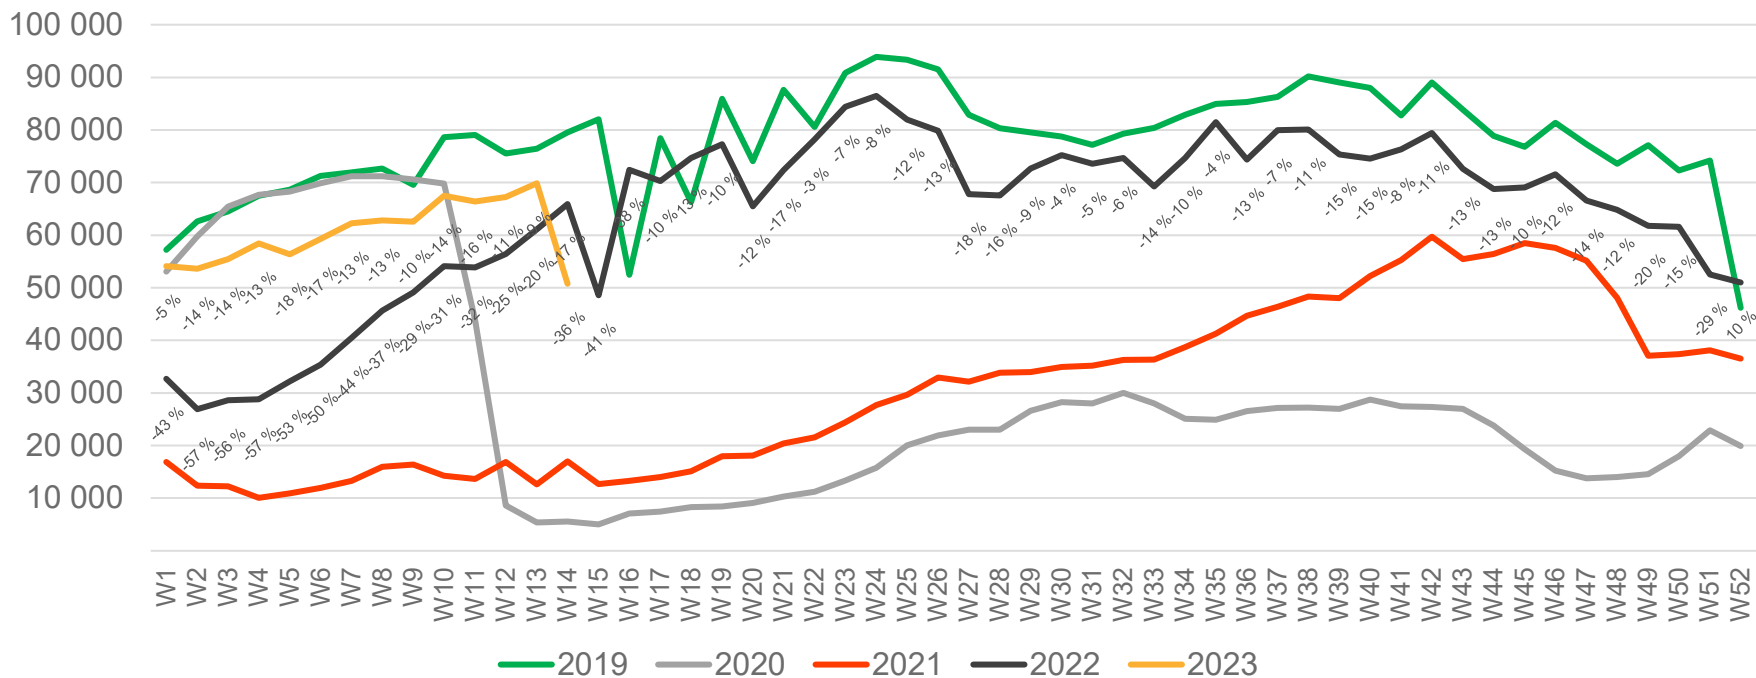

Passengers BGO total per day, week 14

The change is measured from 2019.

Passengers BGO total per week

• Week 1 2019 is 31/12-18 – 6/1-19. week 1 2020 is 30/12-19 – 5/1-20. Week 52 2021 is 27/12-21 – 2/1-22. Week 52 2022 is 26/12-22 – 1/1-23.

Passengers BGO international per week

• Week 1 2019 is 31/12-18 – 6/1-19. week 1 2020 is 30/12-19 – 5/1-20. Week 52 2021 is 27/12-21 – 2/1-22. Week 52 2022 is 26/12-22 – 1/1-23.

Passengers BGO domestic per week

• Week 1 2019 is 31/12-18 – 6/1-19. week 1 2020 is 30/12-19 – 5/1-20. Week 52 2021 is 27/12-21 – 2/1-22. Week 52 2022 is 26/12-22 – 1/1-23.

Passengers SVG total per day, week 14

The change is measured from 2019.

Passengers SVG total per week

• Week 1 2019 is 31/12-18 – 6/1-19. week 1 2020 is 30/12-19 – 5/1-20. Week 52 2021 is 27/12-21 – 2/1-22. Week 52 2022 is 26/12-22 – 1/1-23.

Passengers SVG international per week