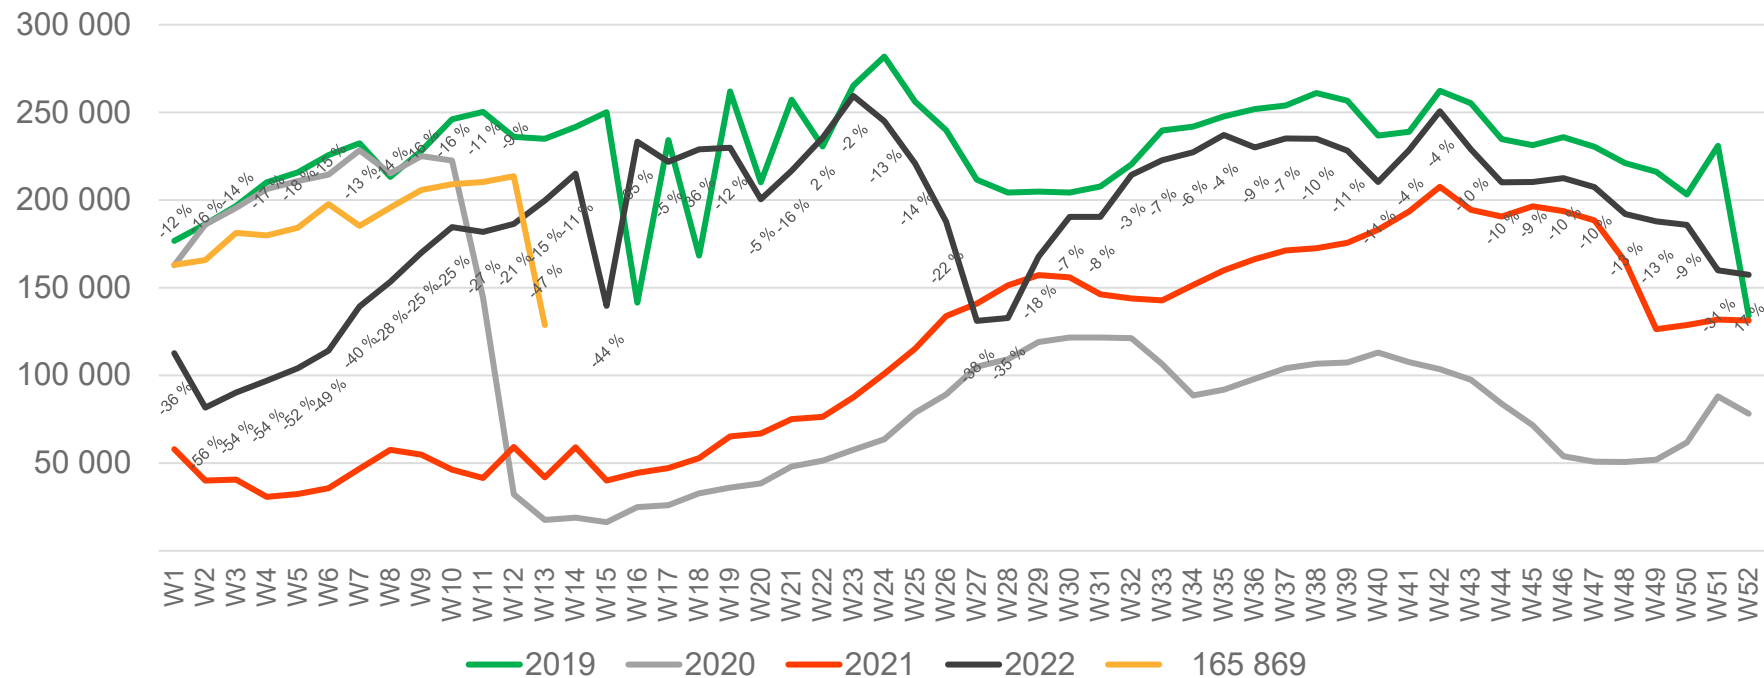

• Week 1 2019 is 31/12-18 – 6/1-19. week 1 2020 is 30/12-19 – 5/1-20. Week 52 2021 is 27/12-21 – 2/1-22. Week 52 2022 is 26/12-22 – 1/1-23.

Passengers OSL total per day, week 14

The change is measured from 2019.

Passengers OSL total per week

• Week 1 2019 is 31/12-18 – 6/1-19. week 1 2020 is 30/12-19 – 5/1-20. Week 52 2021 is 27/12-21 – 2/1-22. Week 52 2022 is 26/12-22 – 1/1-23.

Passengers OSL international per week

• Week 1 2019 is 31/12-18 – 6/1-19. week 1 2020 is 30/12-19 – 5/1-20. Week 52 2021 is 27/12-21 – 2/1-22. Week 52 2022 is 26/12-22 – 1/1-23.

Passengers OSL domestic per week

• Week 1 2019 is 31/12-18 – 6/1-19. week 1 2020 is 30/12-19 – 5/1-20. Week 52 2021 is 27/12-21 – 2/1-22. Week 52 2022 is 26/12-22 – 1/1-23.

Passengers BGO total per day, week 14

The change is measured from 2019.

Passengers BGO total per week

• Week 1 2019 is 31/12-18 – 6/1-19. week 1 2020 is 30/12-19 – 5/1-20. Week 52 2021 is 27/12-21 – 2/1-22. Week 52 2022 is 26/12-22 – 1/1-23.