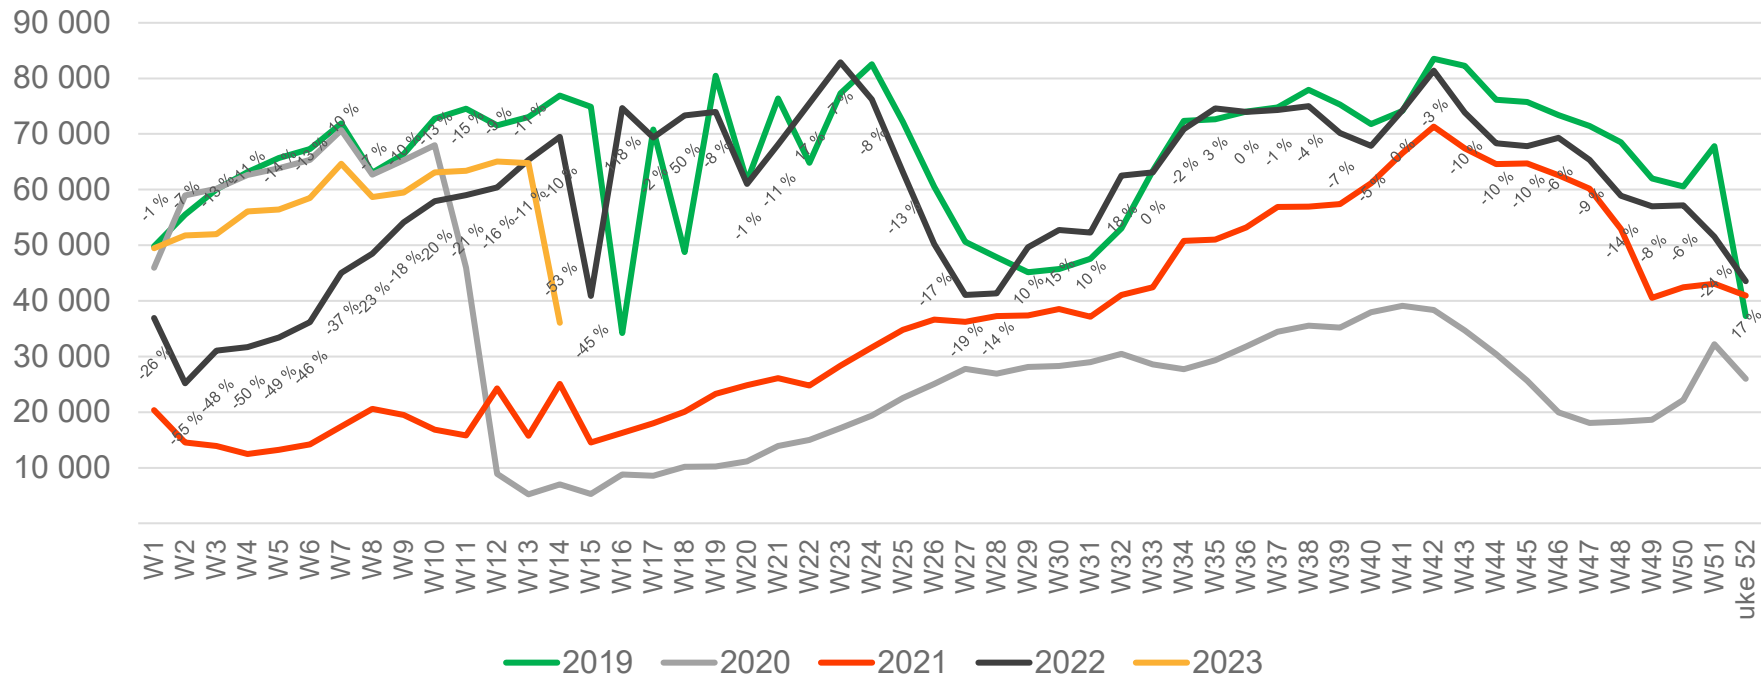

Passengers SVG total per week

• Week 1 2019 is 31/12-18 – 6/1-19. week 1 2020 is 30/12-19 – 5/1-20. Week 52 2021 is 27/12-21 – 2/1-22. Week 52 2022 is 26/12-22 – 1/1-23.

Passengers SVG international per week

• Week 1 2019 is 31/12-18 – 6/1-19. week 1 2020 is 30/12-19 – 5/1-20. Week 52 2021 is 27/12-21 – 2/1-22. Week 52 2022 is 26/12-22 – 1/1-23.

Passengers SVG domestic per week

• Week 1 2019 is 31/12-18 – 6/1-19. week 1 2020 is 30/12-19 – 5/1-20. Week 52 2021 is 27/12-21 – 2/1-22. Week 52 2022 is 26/12-22 – 1/1-23.

Passengers TRD total per day, week 14

The change is measured from 2019.

Passengers TRD total per week

• Week 1 2019 is 31/12-18 – 6/1-19. week 1 2020 is 30/12-19 – 5/1-20. Week 52 2021 is 27/12-21 – 2/1-22. Week 52 2022 is 26/12-22 – 1/1-23.

Passengers TRD international per week

• Week 1 2019 is 31/12-18 – 6/1-19. week 1 2020 is 30/12-19 – 5/1-20. Week 52 2021 is 27/12-21 – 2/1-22. Week 52 2022 is 26/12-22 – 1/1-23.

Passengers TRD domestic per week