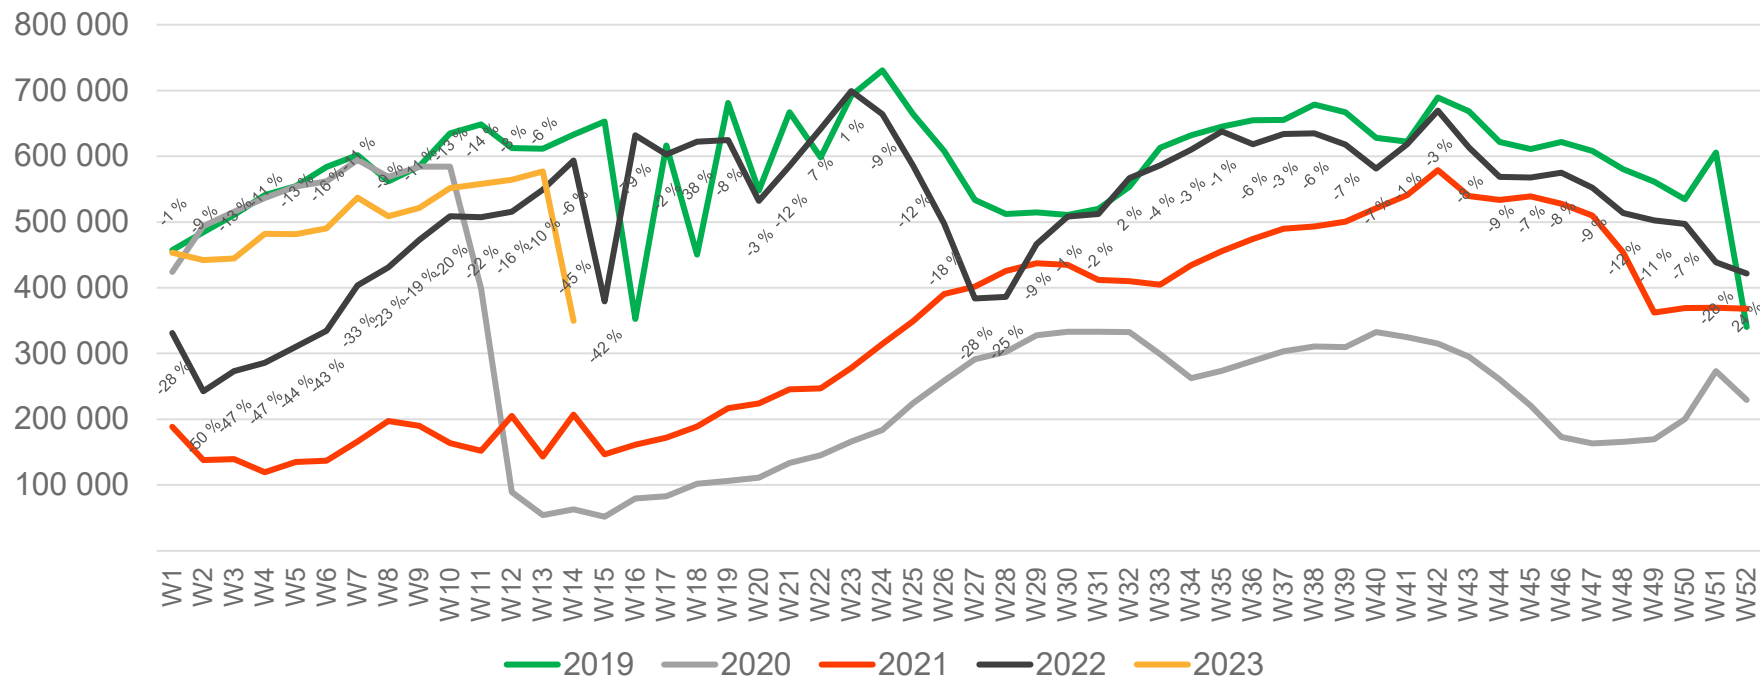

Passenger numbers per week

Preliminary figures

- The figures for the previous week are preliminary. It takes some time for all passenger numbers to be reported, so the figures for the previous week may be 1-2% lower than the final figures.
- The figures are taken from Avinor's traffic database.
- Week 1 2019 include numbers from 2018 (31/12 2018)
Week 1 2020 include numbers from 2019 (30-31/12 2019)
Week 52 2021 include numbers from 2022 (1-2/1 2022)
Week 52 2022 include numbers from 2023 (1/1 2023)

Passengers Avinor total per day, week 14

The change is measured from 2019.

Passengers Avinor total per week

• Week 1 2019 is 31/12-18 – 6/1-19. week 1 2020 is 30/12-19 – 5/1-20. Week 52 2021 is 27/12-21 – 2/1-22. Week 52 2022 is 26/12-22 – 1/1-23.

Passengers Avinor international per week

• Week 1 2019 is 31/12-18 – 6/1-19. week 1 2020 is 30/12-19 – 5/1-20. Week 52 2021 is 27/12-21 – 2/1-22. Week 52 2022 is 26/12-22 – 1/1-23.

Passengers Avinor domestic per week

• Week 1 2019 is 31/12-18 – 6/1-19. week 1 2020 is 30/12-19 – 5/1-20. Week 52 2021 is 27/12-21 – 2/1-22. Week 52 2022 is 26/12-22 – 1/1-23.

Passengers OSL total per day, week 14

The change is measured from 2019.