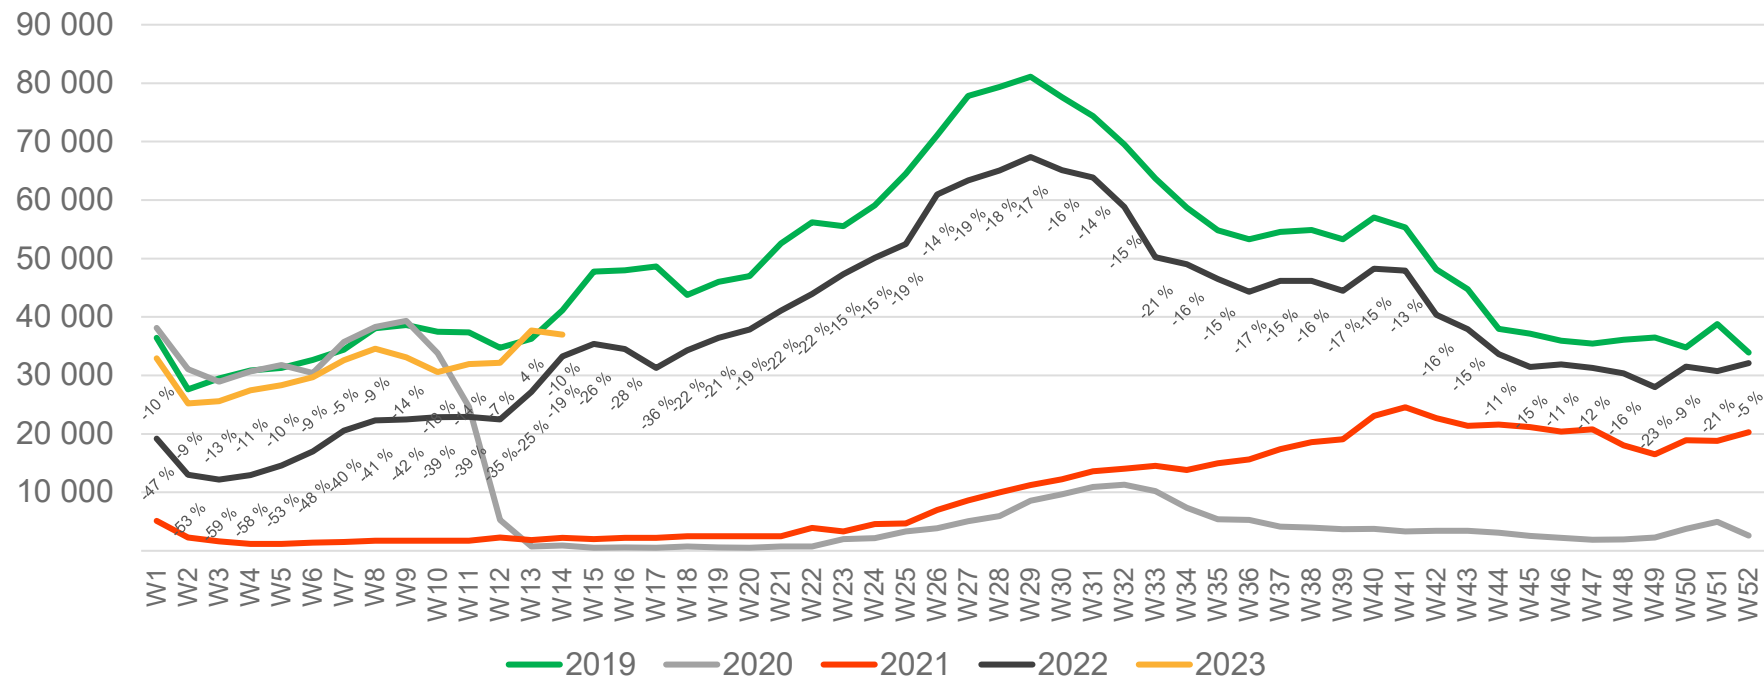

• Week 1 2019 is 31/12-18 – 6/1-19. week 1 2020 is 30/12-19 – 5/1-20. Week 52 2021 is 27/12-21 – 2/1-22. Week 52 2022 is 26/12-22 – 1/1-23.

Passengers OSL domestic per week

• Week 1 2019 is 31/12-18 – 6/1-19. week 1 2020 is 30/12-19 – 5/1-20. Week 52 2021 is 27/12-21 – 2/1-22. Week 52 2022 is 26/12-22 – 1/1-23.

Passengers BGO total per day, week 14

The change is measured from 2019.

Passengers BGO total per week

• Week 1 2019 is 31/12-18 – 6/1-19. week 1 2020 is 30/12-19 – 5/1-20. Week 52 2021 is 27/12-21 – 2/1-22. Week 52 2022 is 26/12-22 – 1/1-23.

Passengers BGO international per week

• Week 1 2019 is 31/12-18 – 6/1-19. week 1 2020 is 30/12-19 – 5/1-20. Week 52 2021 is 27/12-21 – 2/1-22. Week 52 2022 is 26/12-22 – 1/1-23.

Passengers BGO domestic per week

• Week 1 2019 is 31/12-18 – 6/1-19. week 1 2020 is 30/12-19 – 5/1-20. Week 52 2021 is 27/12-21 – 2/1-22. Week 52 2022 is 26/12-22 – 1/1-23.

Passengers SVG total per day, week 14

The change is measured from 2019.