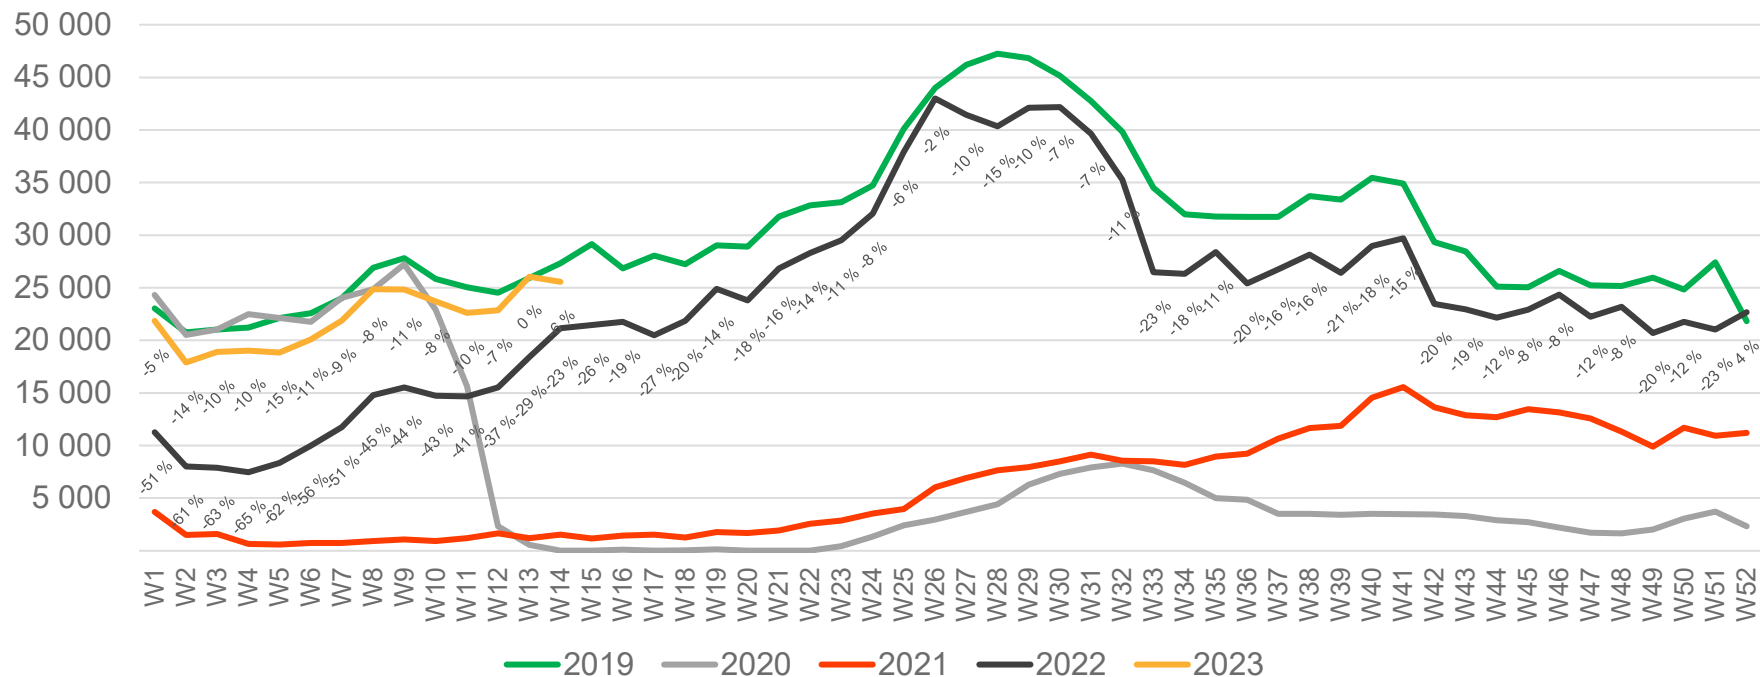

Passengers BGO international per week

• Week 1 2019 is 31/12-18 – 6/1-19. week 1 2020 is 30/12-19 – 5/1-20. Week 52 2021 is 27/12-21 – 2/1-22. Week 52 2022 is 26/12-22 – 1/1-23.

Passengers BGO domestic per week

• Week 1 2019 is 31/12-18 – 6/1-19. week 1 2020 is 30/12-19 – 5/1-20. Week 52 2021 is 27/12-21 – 2/1-22. Week 52 2022 is 26/12-22 – 1/1-23.

Passengers SVG total per day, week 14

The change is measured from 2019.

Passengers SVG total per week

• Week 1 2019 is 31/12-18 – 6/1-19. week 1 2020 is 30/12-19 – 5/1-20. Week 52 2021 is 27/12-21 – 2/1-22. Week 52 2022 is 26/12-22 – 1/1-23.

Passengers SVG international per week

• Week 1 2019 is 31/12-18 – 6/1-19. week 1 2020 is 30/12-19 – 5/1-20. Week 52 2021 is 27/12-21 – 2/1-22. Week 52 2022 is 26/12-22 – 1/1-23.

Passengers SVG domestic per week

• Week 1 2019 is 31/12-18 – 6/1-19. week 1 2020 is 30/12-19 – 5/1-20. Week 52 2021 is 27/12-21 – 2/1-22. Week 52 2022 is 26/12-22 – 1/1-23.