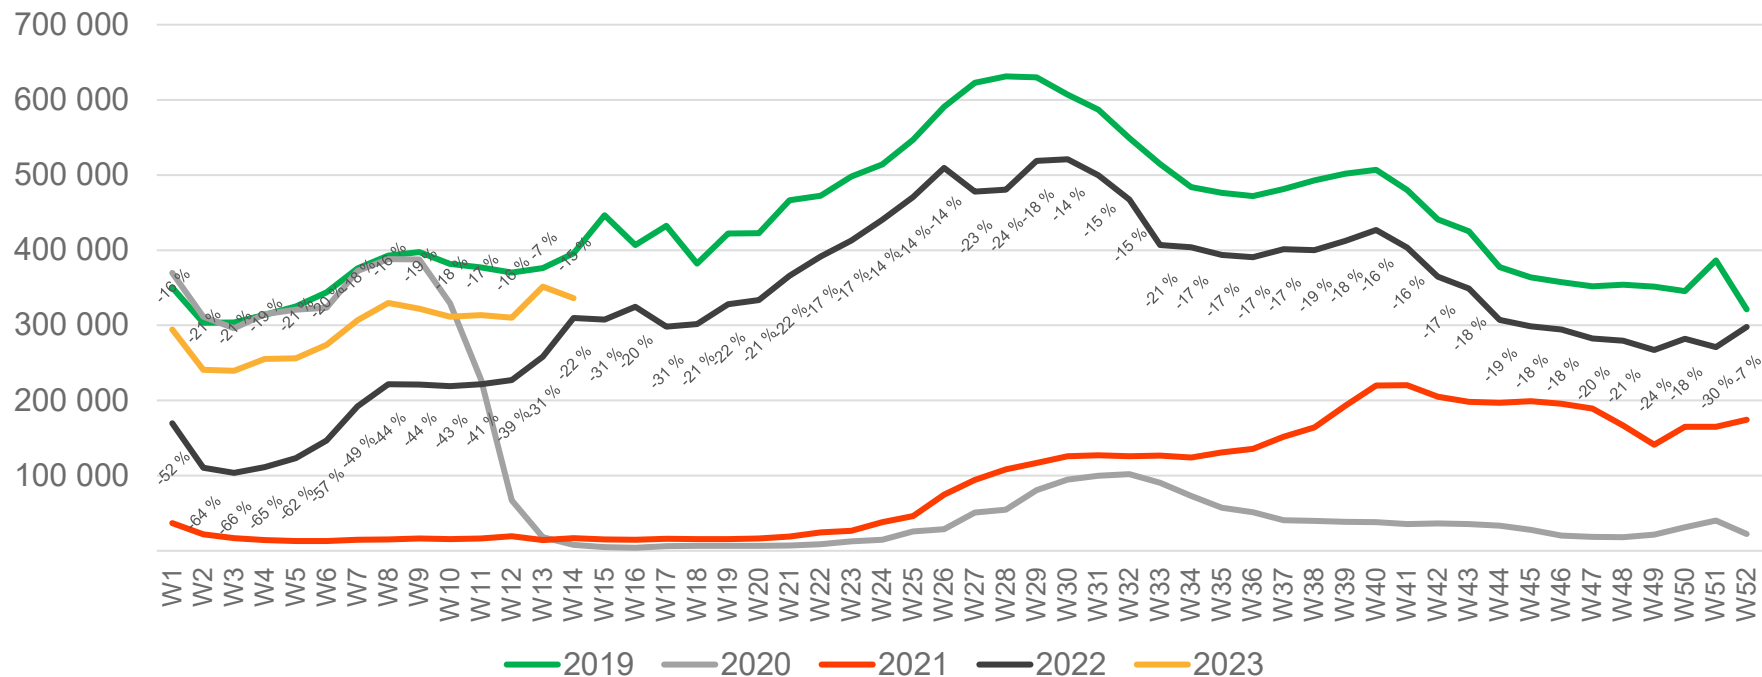

Passenger numbers per week

Preliminary figures

- The figures for the previous week are preliminary. It takes some time for all passenger numbers to be reported, so the figures for the previous week may be 1-2% lower than the final figures.
- The figures are taken from Avinor's traffic database.
- Week 1 2019 include numbers from 2018 (31/12 2018)
Week 1 2020 include numbers from 2019 (30-31/12 2019)
Week 52 2021 include numbers from 2022 (1-2/1 2022)
Week 52 2022 include numbers from 2023 (1/1 2023)

Passengers Avinor total per day, week 14

The change is measured from 2019.

Passengers Avinor total per week

• Week 1 2019 is 31/12-18 – 6/1-19. week 1 2020 is 30/12-19 – 5/1-20. Week 52 2021 is 27/12-21 – 2/1-22. Week 52 2022 is 26/12-22 – 1/1-23.

Passengers Avinor international per week

• Week 1 2019 is 31/12-18 – 6/1-19. week 1 2020 is 30/12-19 – 5/1-20. Week 52 2021 is 27/12-21 – 2/1-22. Week 52 2022 is 26/12-22 – 1/1-23.

Passengers Avinor domestic per week

• Week 1 2019 is 31/12-18 – 6/1-19. week 1 2020 is 30/12-19 – 5/1-20. Week 52 2021 is 27/12-21 – 2/1-22. Week 52 2022 is 26/12-22 – 1/1-23.

Passengers OSL total per day, week 14

The change is measured from 2019.