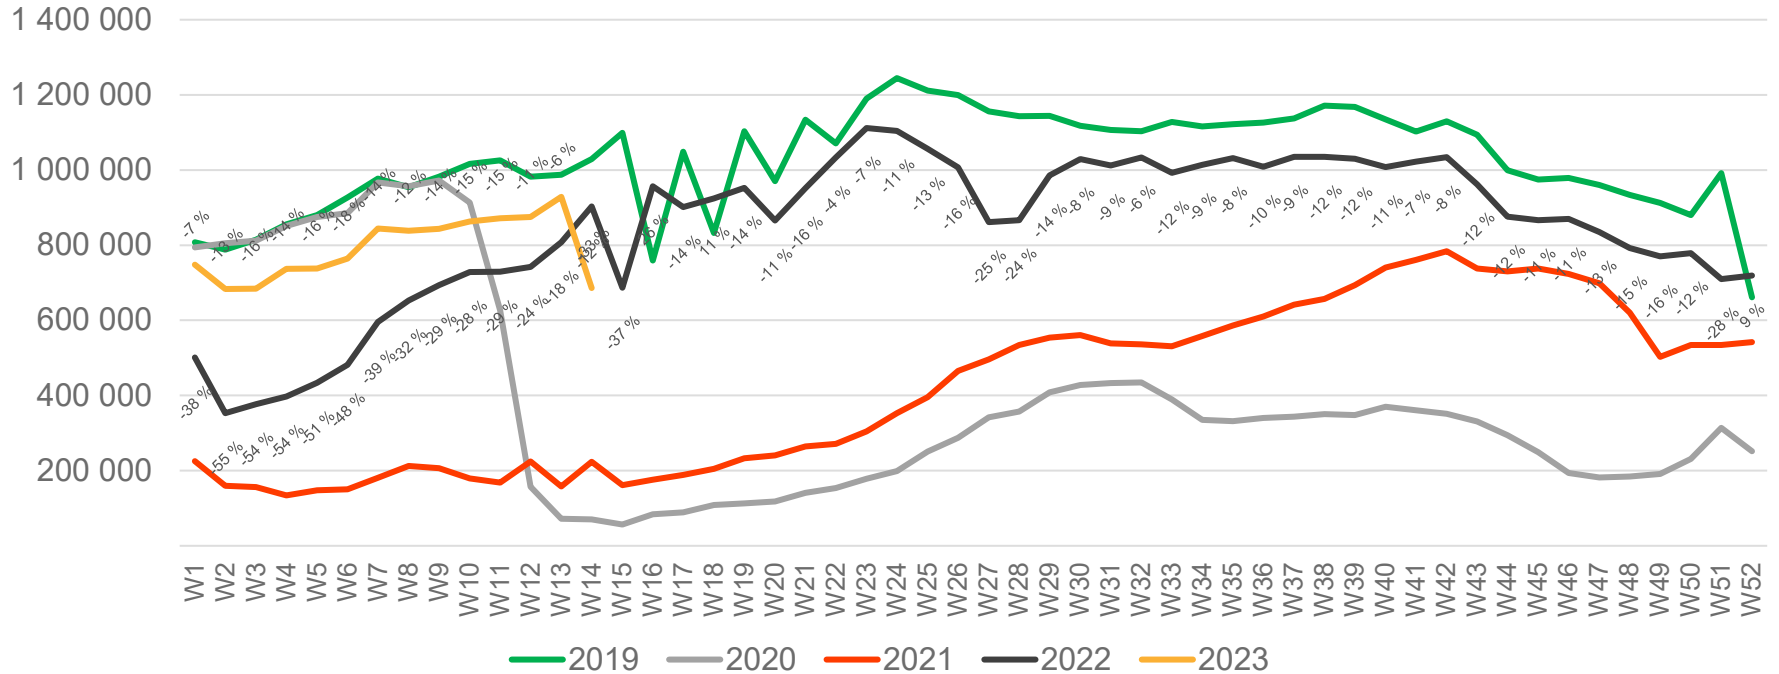

Passenger numbers per week

Preliminary figures

- The figures for the previous week are preliminary. It takes some time for all passenger numbers to be reported, so the figures for the previous week may be 1-2% lower than the final figures.
- The figures are taken from Avinor's traffic database.
- Week 1 2019 include numbers from 2018 (31/12 2018)
Week 1 2020 include numbers from 2019 (30-31/12 2019)
Week 52 2021 include numbers from 2022 (1-2/1 2022)
Week 52 2022 include numbers from 2023 (1/1 2023)

Top 10 airports, total week 14

Airport	2019	2020	2021	2022	2023	2023 vs. 2019		2023 vs. 2022	
						Change	Change %	Change	Change %
Oslo/Gardermoen	538 383	25 391	71 068	448 955	374 218	-164 165	-30 %	-74 737	-17 %
Bergen/Flesland	116 691	12 074	36 740	116 026	85 316	-31 375	-27 %	-30 710	-26 %
Trondheim/Værnes	91 371	7 006	25 428	80 440	51 794	-39 577	-43 %	-28 646	-36 %
Stavanger/Sola	79 535	5 553	16 968	65 911	50 791	-28 744	-36 %	-15 120	-23 %
Tromsø/Langnes	42 280	4 860	16 822	41 265	28 613	-13 667	-32 %	-12 652	-31 %
Bodø	34 181	3 016	12 045	34 434	18 460	-15 721	-46 %	-15 974	-46 %
Ålesund/Vigra	23 556	1 765	5 206	19 604	16 168	-7 388	-31 %	-3 436	-18 %
Harstad/Narvik/Evenes	13 633	1 373	4 815	15 652	11 203	-2 430	-18 %	-4 449	-28 %
Kristiansand/Kjevik	21 865	1 534	4 871	15 695	11 062	-10 803	-49 %	-4 633	-30 %
Bardufoss	4 581	538	3 052	5 369	2 503	-2 078	-45 %	-2 866	-53 %

Passengers Avinor total per day, week 14

The change is measured from 2019.

Passengers Avinor total per week

• Week 1 2019 is 31/12-18 – 6/1-19. week 1 2020 is 30/12-19 – 5/1-20. Week 52 2021 is 27/12-21 – 2/1-22. Week 52 2022 is 26/12-22 – 1/1-23.

Passengers Avinor international per week

• Week 1 2019 is 31/12-18 – 6/1-19. week 1 2020 is 30/12-19 – 5/1-20. Week 52 2021 is 27/12-21 – 2/1-22. Week 52 2022 is 26/12-22 – 1/1-23.

Passengers Avinor domestic per week