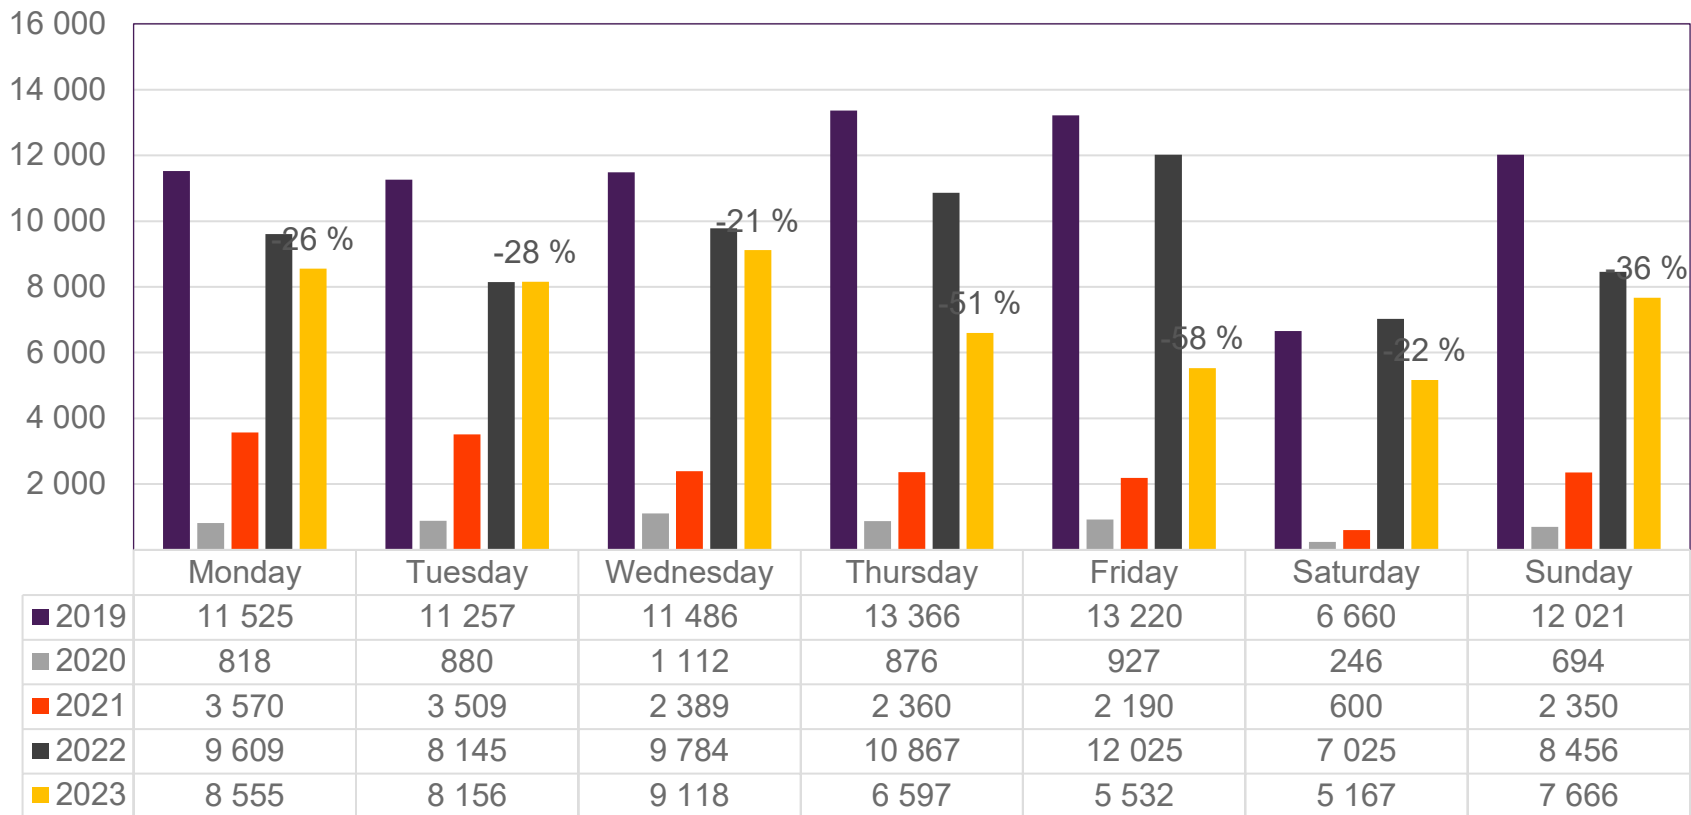

Passengers BGO total per day, week 14

The change is measured from 2019.

Passengers BGO total per week

• Week 1 2019 is 31/12-18 – 6/1-19. week 1 2020 is 30/12-19 – 5/1-20. Week 52 2021 is 27/12-21 – 2/1-22. Week 52 2022 is 26/12-22 – 1/1-23.

Passengers BGO international per week

• Week 1 2019 is 31/12-18 – 6/1-19. week 1 2020 is 30/12-19 – 5/1-20. Week 52 2021 is 27/12-21 – 2/1-22. Week 52 2022 is 26/12-22 – 1/1-23.

Passengers BGO domestic per week

• Week 1 2019 is 31/12-18 – 6/1-19. week 1 2020 is 30/12-19 – 5/1-20. Week 52 2021 is 27/12-21 – 2/1-22. Week 52 2022 is 26/12-22 – 1/1-23.

Passengers SVG total per day, week 14

The change is measured from 2019.

Passengers SVG total per week

• Week 1 2019 is 31/12-18 – 6/1-19. week 1 2020 is 30/12-19 – 5/1-20. Week 52 2021 is 27/12-21 – 2/1-22. Week 52 2022 is 26/12-22 – 1/1-23.

Passengers SVG international per week