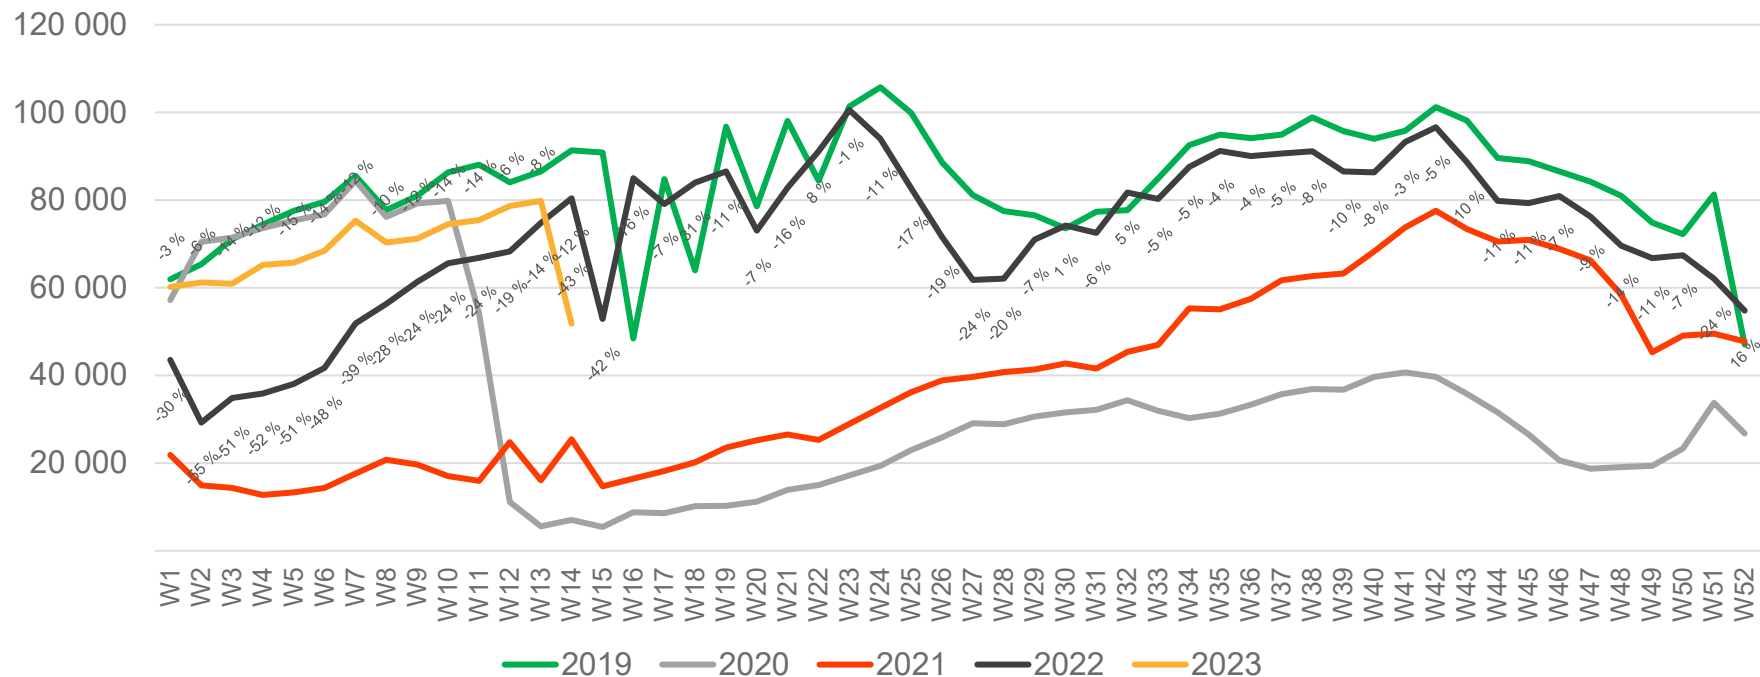

• Week 1 2019 is 31/12-18 – 6/1-19. week 1 2020 is 30/12-19 – 5/1-20. Week 52 2021 is 27/12-21 – 2/1-22. Week 52 2022 is 26/12-22 – 1/1-23.

Passengers SVG total per day, week 14

The change is measured from 2019.

Passengers SVG total per week

• Week 1 2019 is 31/12-18 – 6/1-19. week 1 2020 is 30/12-19 – 5/1-20. Week 52 2021 is 27/12-21 – 2/1-22. Week 52 2022 is 26/12-22 – 1/1-23.

Passengers SVG international per week

• Week 1 2019 is 31/12-18 – 6/1-19. week 1 2020 is 30/12-19 – 5/1-20. Week 52 2021 is 27/12-21 – 2/1-22. Week 52 2022 is 26/12-22 – 1/1-23.

Passengers SVG domestic per week

• Week 1 2019 is 31/12-18 – 6/1-19. week 1 2020 is 30/12-19 – 5/1-20. Week 52 2021 is 27/12-21 – 2/1-22. Week 52 2022 is 26/12-22 – 1/1-23.

Passengers TRD total per day, week 14

The change is measured from 2019.

Passengers TRD total per week

• Week 1 2019 is 31/12-18 – 6/1-19. week 1 2020 is 30/12-19 – 5/1-20. Week 52 2021 is 27/12-21 – 2/1-22. Week 52 2022 is 26/12-22 – 1/1-23.