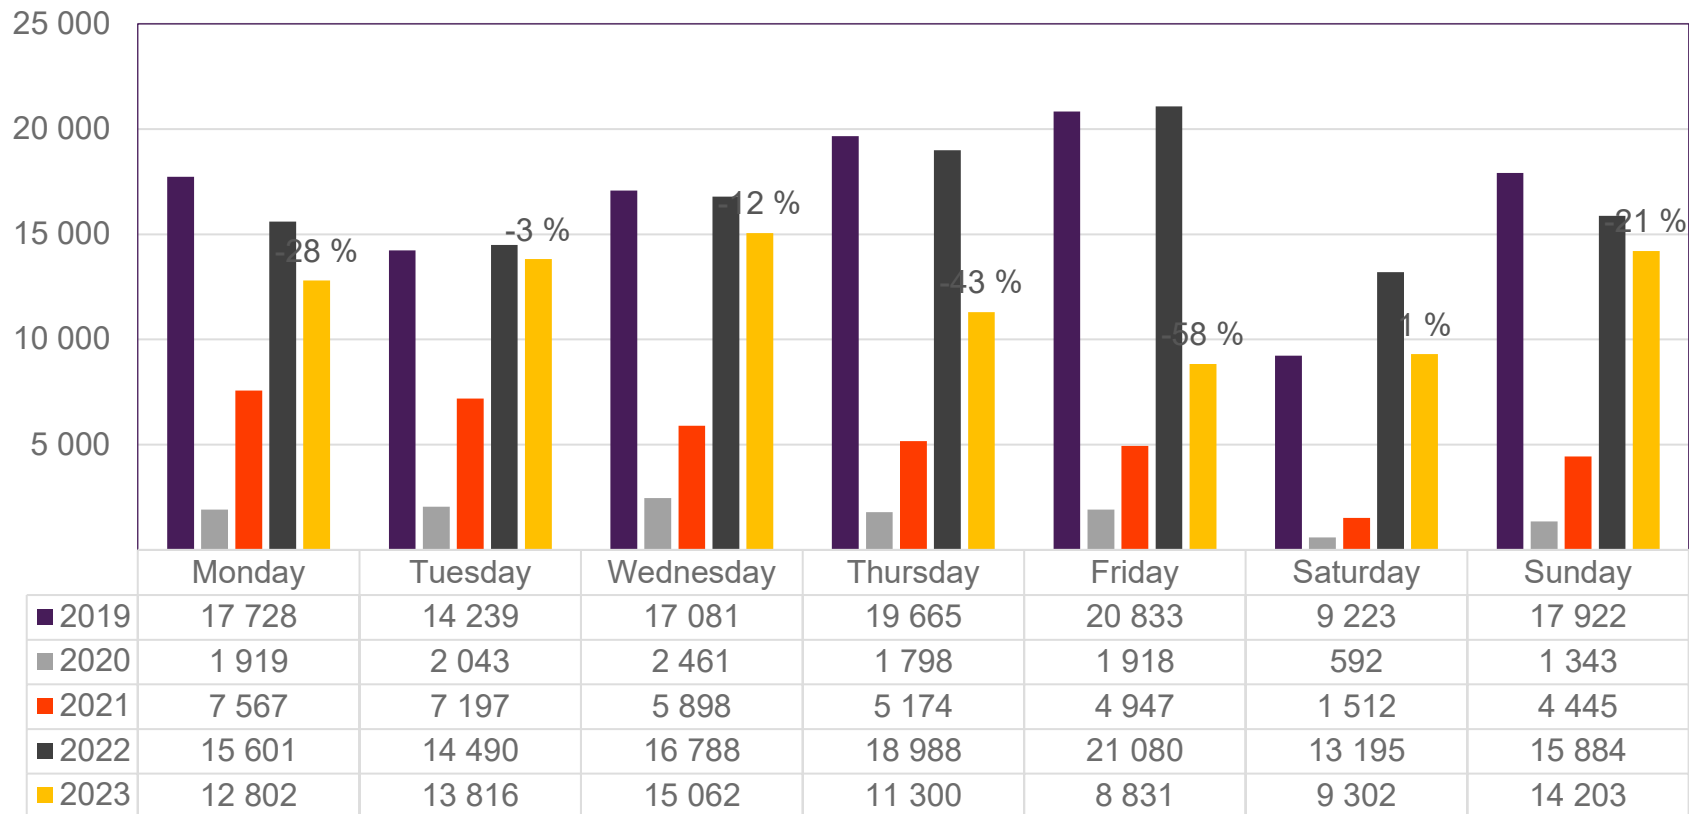

• Week 1 2019 is 31/12-18 – 6/1-19. week 1 2020 is 30/12-19 – 5/1-20. Week 52 2021 is 27/12-21 – 2/1-22. Week 52 2022 is 26/12-22 – 1/1-23.

Passengers OSL total per day, week 14

The change is measured from 2019.

Passengers OSL total per week

• Week 1 2019 is 31/12-18 – 6/1-19. week 1 2020 is 30/12-19 – 5/1-20. Week 52 2021 is 27/12-21 – 2/1-22. Week 52 2022 is 26/12-22 – 1/1-23.

Passengers OSL international per week

• Week 1 2019 is 31/12-18 – 6/1-19. week 1 2020 is 30/12-19 – 5/1-20. Week 52 2021 is 27/12-21 – 2/1-22. Week 52 2022 is 26/12-22 – 1/1-23.

Passengers OSL domestic per week

• Week 1 2019 is 31/12-18 – 6/1-19. week 1 2020 is 30/12-19 – 5/1-20. Week 52 2021 is 27/12-21 – 2/1-22. Week 52 2022 is 26/12-22 – 1/1-23.

Passengers BGO total per day, week 14

The change is measured from 2019.

Passengers BGO total per week

• Week 1 2019 is 31/12-18 – 6/1-19. week 1 2020 is 30/12-19 – 5/1-20. Week 52 2021 is 27/12-21 – 2/1-22. Week 52 2022 is 26/12-22 – 1/1-23.