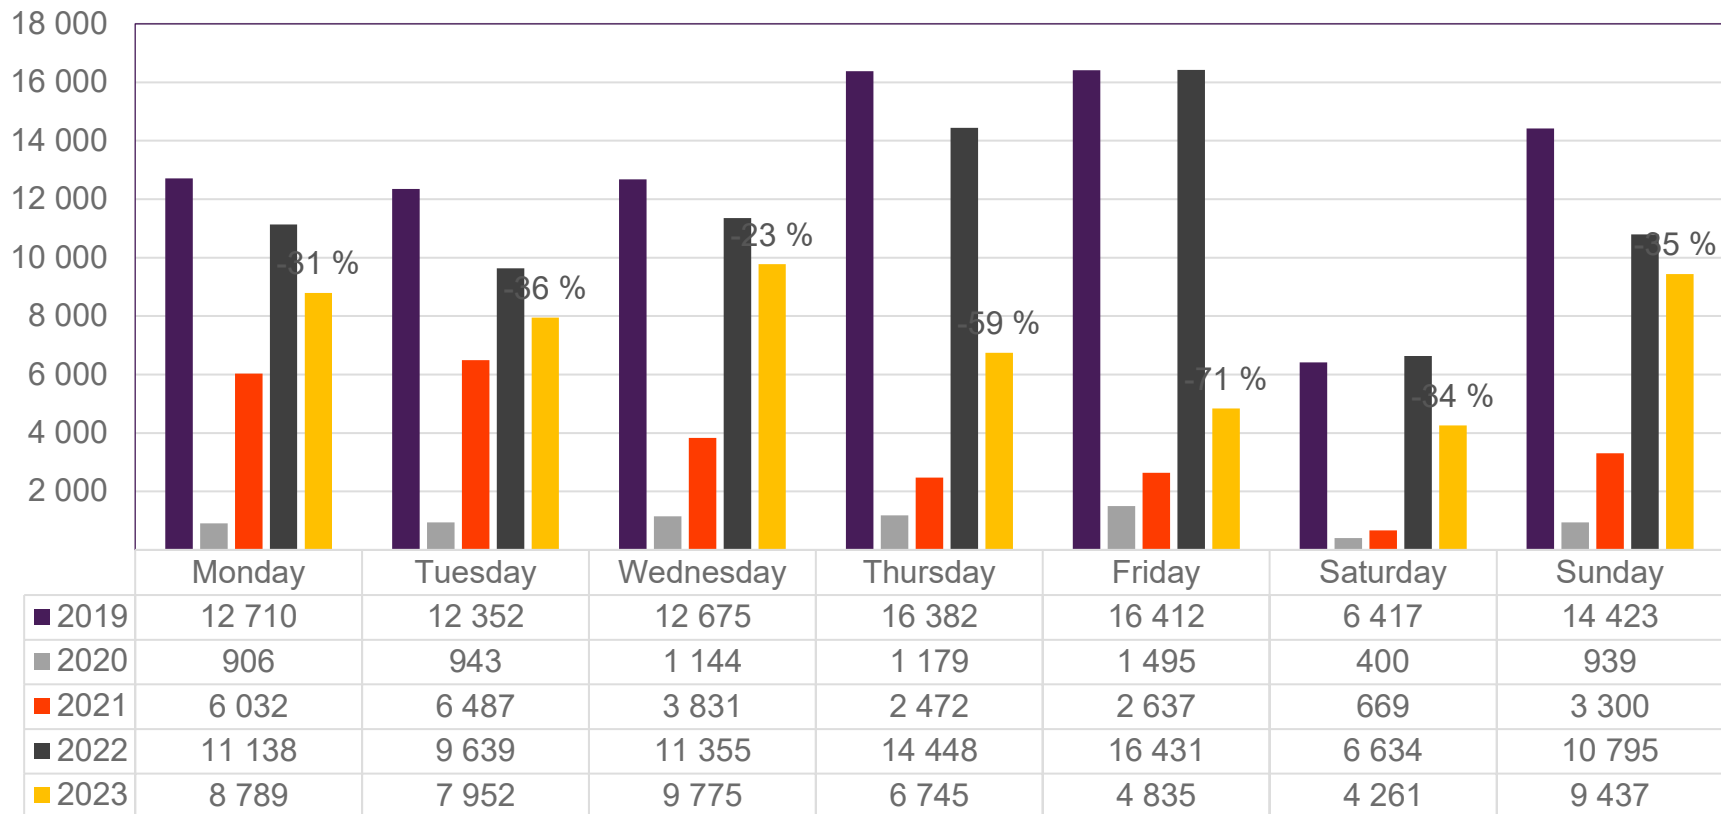

Passengers TRD total per day, week 14

The change is measured from 2019.