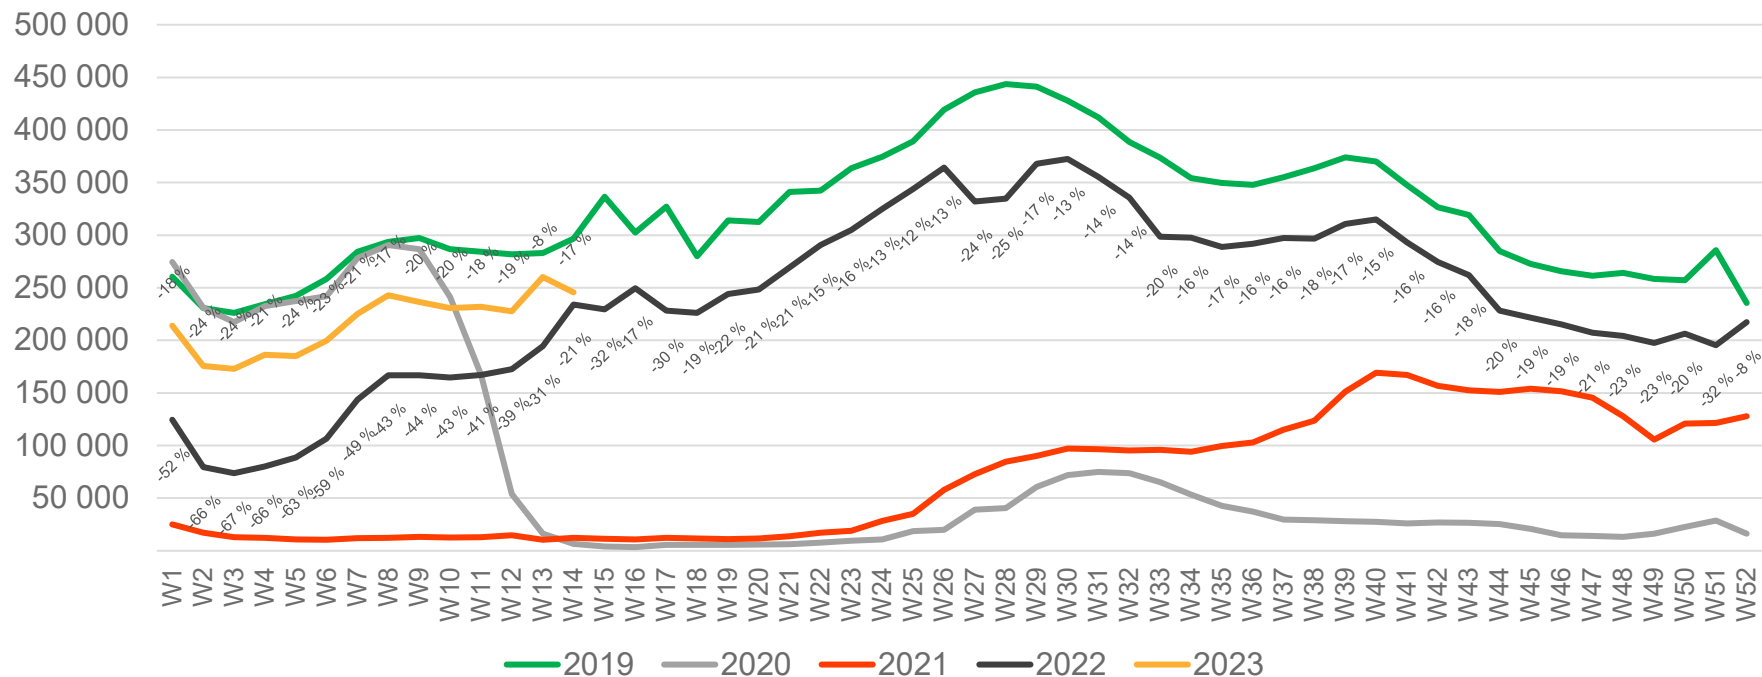

Passengers Avinor total per day, week 14

The change is measured from 2019.

Passengers Avinor total per week

• Week 1 2019 is 31/12-18 – 6/1-19. week 1 2020 is 30/12-19 – 5/1-20. Week 52 2021 is 27/12-21 – 2/1-22. Week 52 2022 is 26/12-22 – 1/1-23.

Passengers Avinor international per week

• Week 1 2019 is 31/12-18 – 6/1-19. week 1 2020 is 30/12-19 – 5/1-20. Week 52 2021 is 27/12-21 – 2/1-22. Week 52 2022 is 26/12-22 – 1/1-23.

Passengers Avinor domestic per week

• Week 1 2019 is 31/12-18 – 6/1-19. week 1 2020 is 30/12-19 – 5/1-20. Week 52 2021 is 27/12-21 – 2/1-22. Week 52 2022 is 26/12-22 – 1/1-23.

Passengers OSL total per day, week 14

The change is measured from 2019.

Passengers OSL total per week

• Week 1 2019 is 31/12-18 – 6/1-19. week 1 2020 is 30/12-19 – 5/1-20. Week 52 2021 is 27/12-21 – 2/1-22. Week 52 2022 is 26/12-22 – 1/1-23.

Passengers OSL international per week