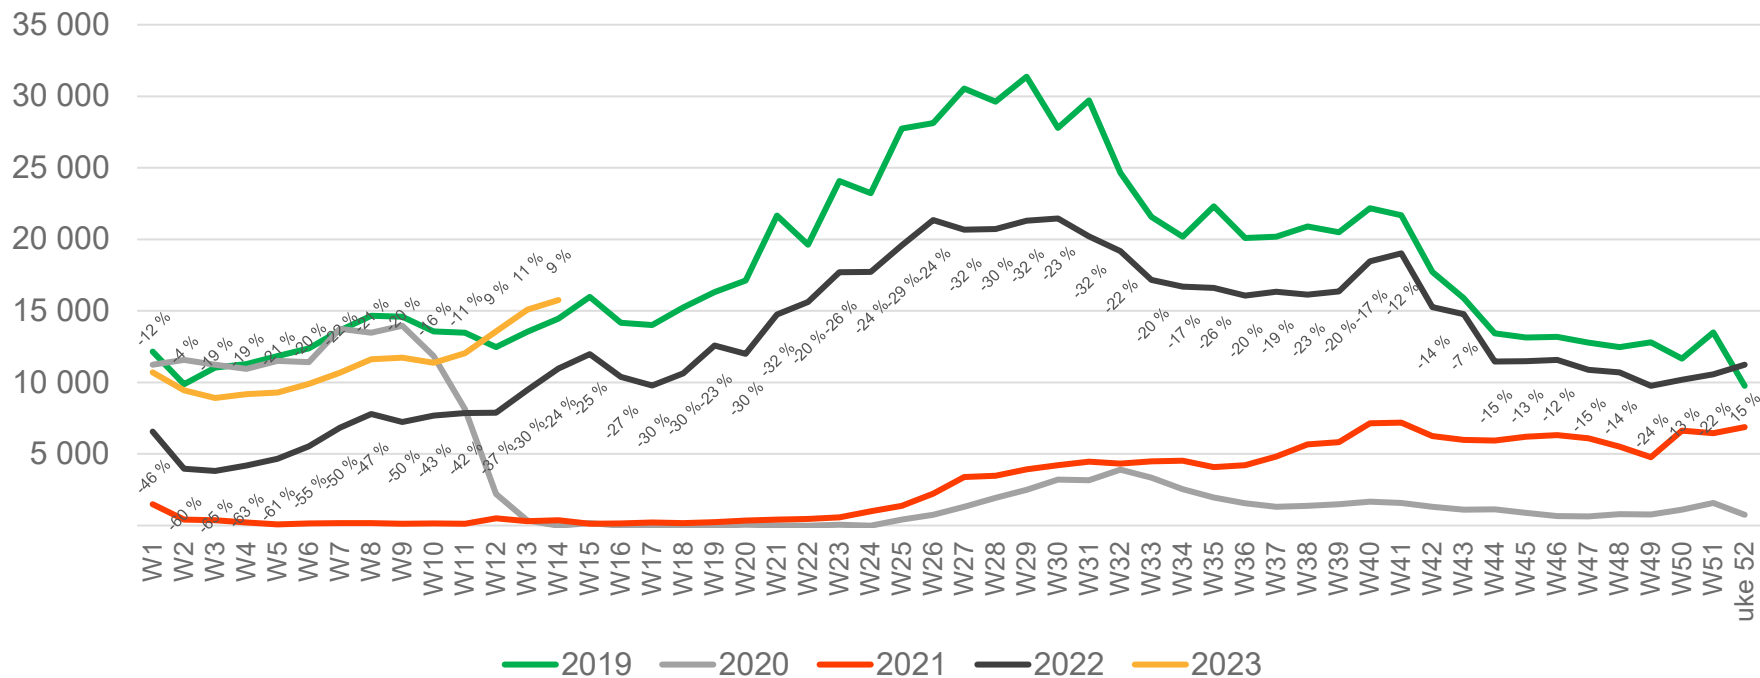

Passengers SVG total per week

• Week 1 2019 is 31/12-18 – 6/1-19. week 1 2020 is 30/12-19 – 5/1-20. Week 52 2021 is 27/12-21 – 2/1-22. Week 52 2022 is 26/12-22 – 1/1-23.

Passengers SVG international per week

• Week 1 2019 is 31/12-18 – 6/1-19. week 1 2020 is 30/12-19 – 5/1-20. Week 52 2021 is 27/12-21 – 2/1-22. Week 52 2022 is 26/12-22 – 1/1-23.

Passengers SVG domestic per week

• Week 1 2019 is 31/12-18 – 6/1-19. week 1 2020 is 30/12-19 – 5/1-20. Week 52 2021 is 27/12-21 – 2/1-22. Week 52 2022 is 26/12-22 – 1/1-23.

Passengers TRD total per day, week 14

The change is measured from 2019.

Passengers TRD total per week

• Week 1 2019 is 31/12-18 – 6/1-19. week 1 2020 is 30/12-19 – 5/1-20. Week 52 2021 is 27/12-21 – 2/1-22. Week 52 2022 is 26/12-22 – 1/1-23.

Passengers TRD international per week

• Week 1 2019 is 31/12-18 – 6/1-19. week 1 2020 is 30/12-19 – 5/1-20. Week 52 2021 is 27/12-21 – 2/1-22. Week 52 2022 is 26/12-22 – 1/1-23.

Passengers TRD domestic per week