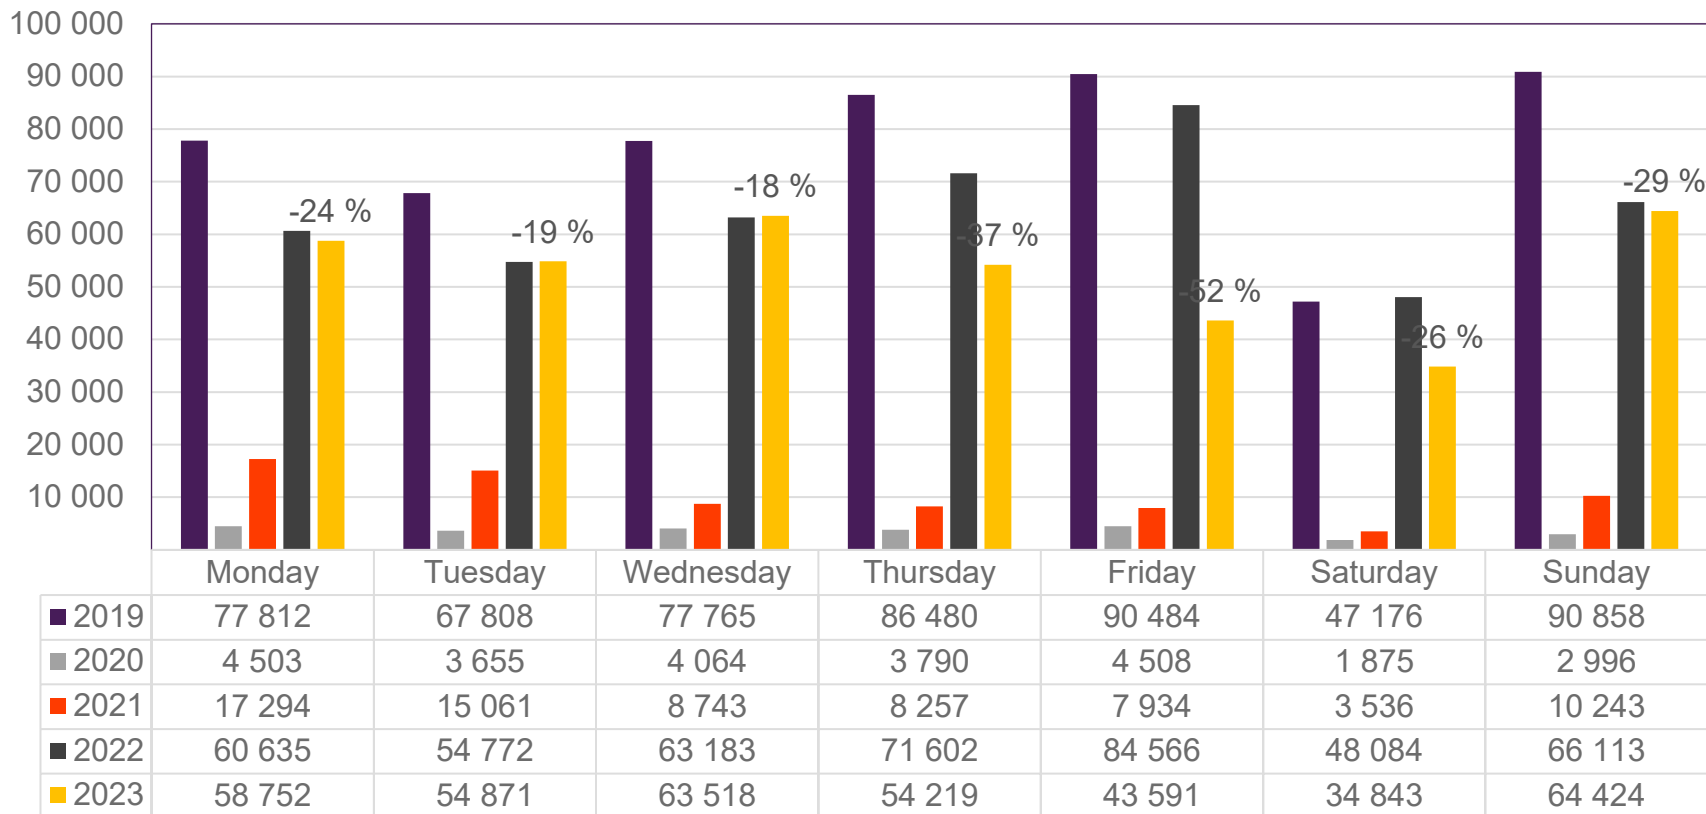

Passengers Avinor total per day, week 14

The change is measured from 2019.

Passengers Avinor total per week

• Week 1 2019 is 31/12-18 – 6/1-19. week 1 2020 is 30/12-19 – 5/1-20. Week 52 2021 is 27/12-21 – 2/1-22. Week 52 2022 is 26/12-22 – 1/1-23.

Passengers Avinor international per week

• Week 1 2019 is 31/12-18 – 6/1-19. week 1 2020 is 30/12-19 – 5/1-20. Week 52 2021 is 27/12-21 – 2/1-22. Week 52 2022 is 26/12-22 – 1/1-23.

Passengers Avinor domestic per week

• Week 1 2019 is 31/12-18 – 6/1-19. week 1 2020 is 30/12-19 – 5/1-20. Week 52 2021 is 27/12-21 – 2/1-22. Week 52 2022 is 26/12-22 – 1/1-23.

Passengers OSL total per day, week 14

The change is measured from 2019.

Passengers TRD international per week

• Week 1 2019 is 31/12-18 – 6/1-19. week 1 2020 is 30/12-19 – 5/1-20. Week 52 2021 is 27/12-21 – 2/1-22. Week 52 2022 is 26/12-22 – 1/1-23.

Passengers TRD domestic per week