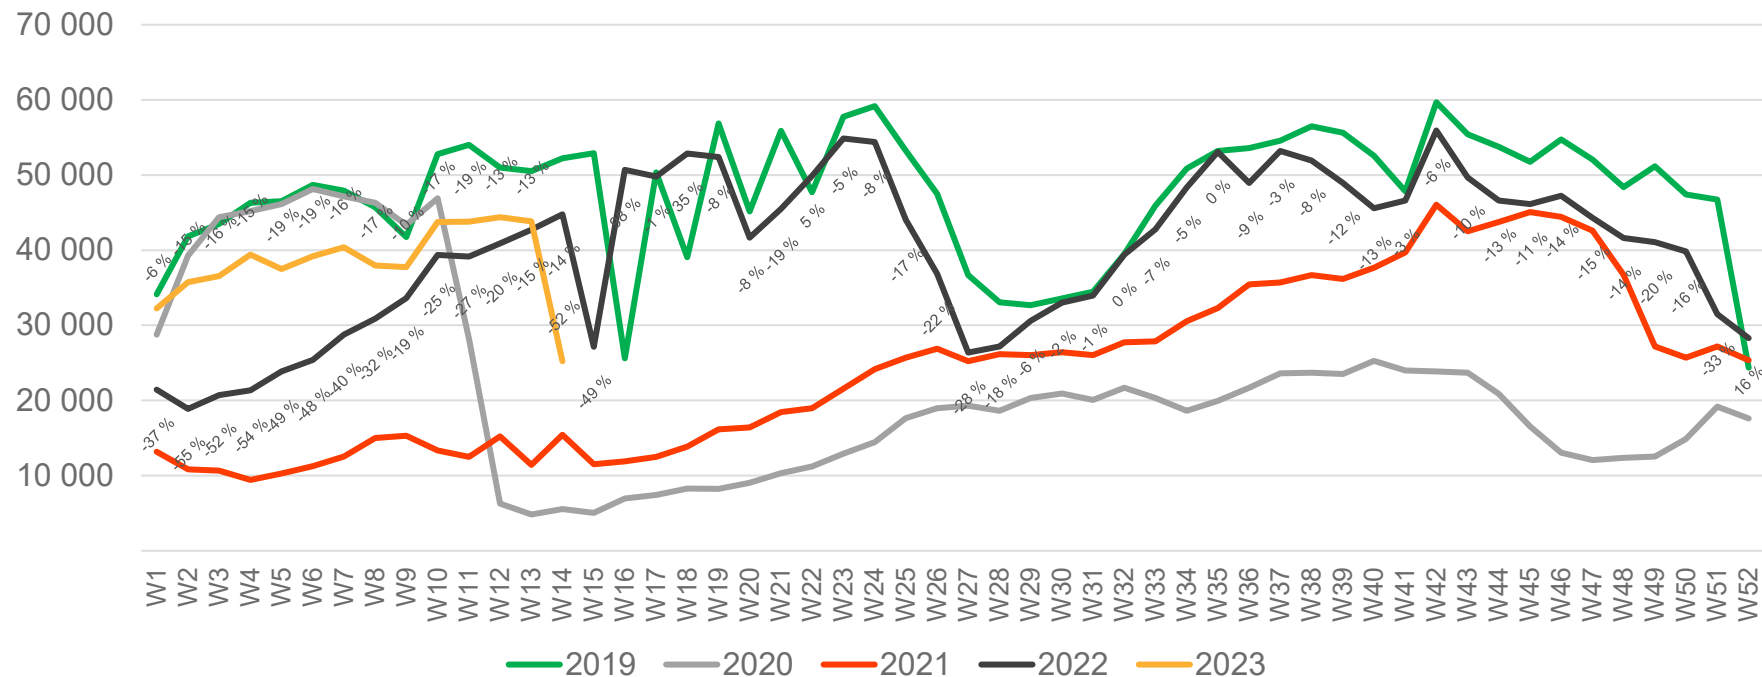

Passengers BGO international per week

• Week 1 2019 is 31/12-18 – 6/1-19. week 1 2020 is 30/12-19 – 5/1-20. Week 52 2021 is 27/12-21 – 2/1-22. Week 52 2022 is 26/12-22 – 1/1-23.

Passengers BGO domestic per week

• Week 1 2019 is 31/12-18 – 6/1-19. week 1 2020 is 30/12-19 – 5/1-20. Week 52 2021 is 27/12-21 – 2/1-22. Week 52 2022 is 26/12-22 – 1/1-23.

Passengers SVG total per day, week 14

The change is measured from 2019.

Passengers SVG total per week

• Week 1 2019 is 31/12-18 – 6/1-19. week 1 2020 is 30/12-19 – 5/1-20. Week 52 2021 is 27/12-21 – 2/1-22. Week 52 2022 is 26/12-22 – 1/1-23.

Passengers SVG international per week

• Week 1 2019 is 31/12-18 – 6/1-19. week 1 2020 is 30/12-19 – 5/1-20. Week 52 2021 is 27/12-21 – 2/1-22. Week 52 2022 is 26/12-22 – 1/1-23.

Passengers SVG domestic per week

• Week 1 2019 is 31/12-18 – 6/1-19. week 1 2020 is 30/12-19 – 5/1-20. Week 52 2021 is 27/12-21 – 2/1-22. Week 52 2022 is 26/12-22 – 1/1-23.