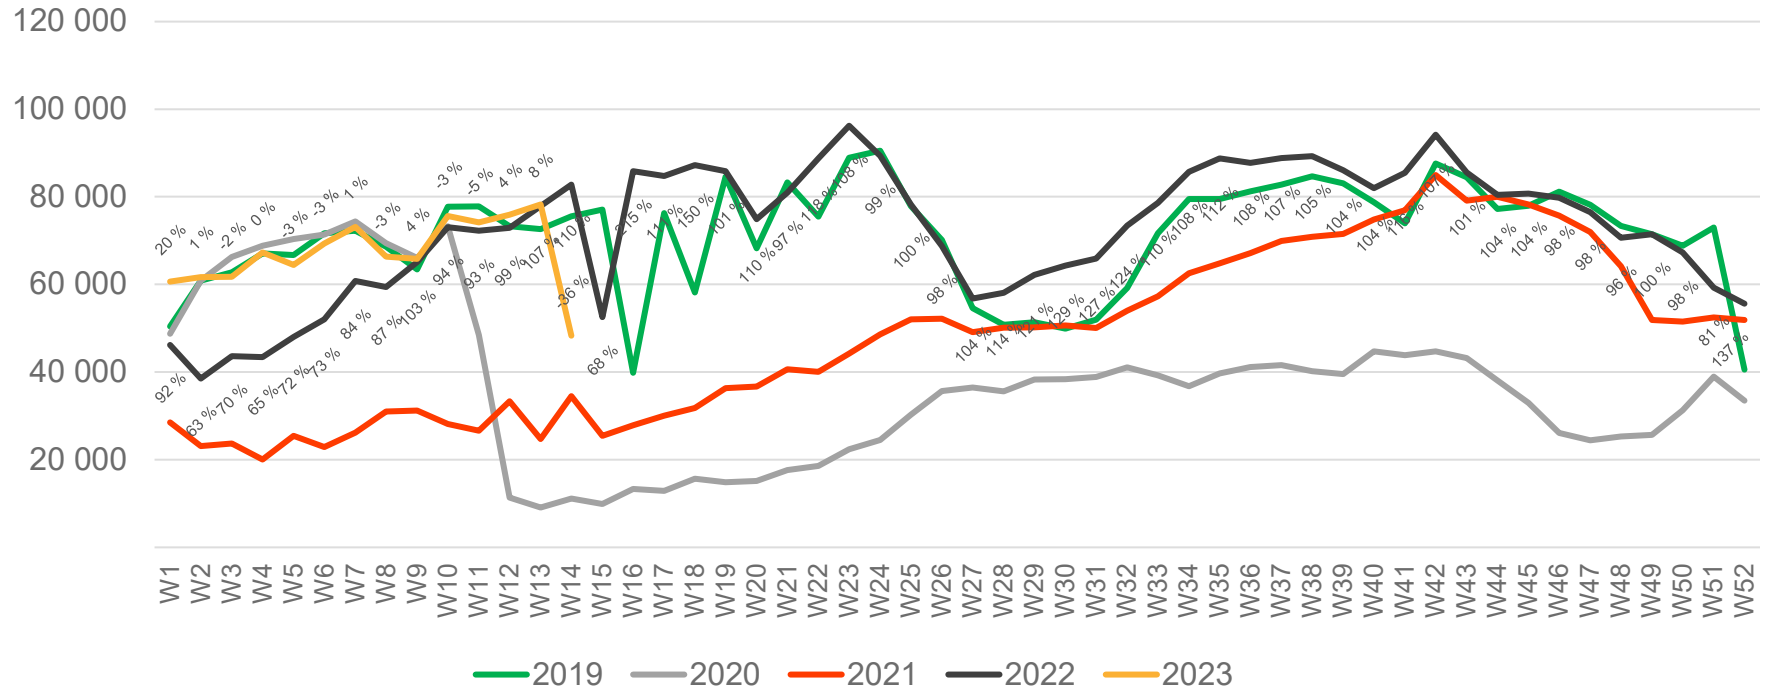

• Week 1 2019 is 31/12-18 – 6/1-19. week 1 2020 is 30/12-19 – 5/1-20. Week 52 2021 is 27/12-21 – 2/1-22. Week 52 2022 is 26/12-22 – 1/1-23.

Passengers OSL domestic per week

• Week 1 2019 is 31/12-18 – 6/1-19. week 1 2020 is 30/12-19 – 5/1-20. Week 52 2021 is 27/12-21 – 2/1-22. Week 52 2022 is 26/12-22 – 1/1-23.

Passengers BGO total per day, week 14

The change is measured from 2019.

Passengers BGO total per week

• Week 1 2019 is 31/12-18 – 6/1-19. week 1 2020 is 30/12-19 – 5/1-20. Week 52 2021 is 27/12-21 – 2/1-22. Week 52 2022 is 26/12-22 – 1/1-23.

Passengers BGO international per week

• Week 1 2019 is 31/12-18 – 6/1-19. week 1 2020 is 30/12-19 – 5/1-20. Week 52 2021 is 27/12-21 – 2/1-22. Week 52 2022 is 26/12-22 – 1/1-23.

Passengers BGO domestic per week

• Week 1 2019 is 31/12-18 – 6/1-19. week 1 2020 is 30/12-19 – 5/1-20. Week 52 2021 is 27/12-21 – 2/1-22. Week 52 2022 is 26/12-22 – 1/1-23.

Passengers SVG total per day, week 14

The change is measured from 2019.