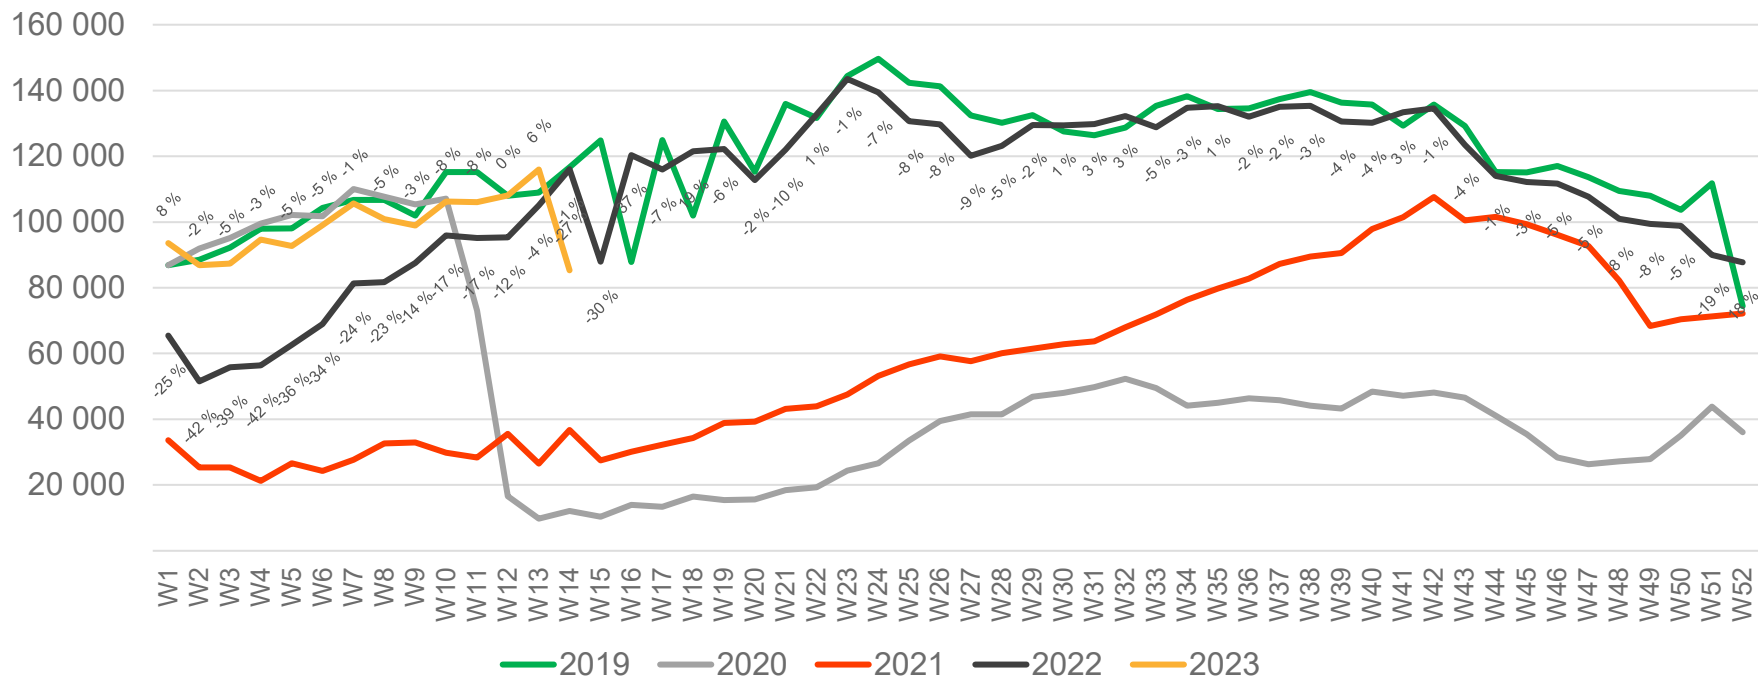

Passengers OSL total per week

• Week 1 2019 is 31/12-18 – 6/1-19. week 1 2020 is 30/12-19 – 5/1-20. Week 52 2021 is 27/12-21 – 2/1-22. Week 52 2022 is 26/12-22 – 1/1-23.

Passengers OSL international per week

• Week 1 2019 is 31/12-18 – 6/1-19. week 1 2020 is 30/12-19 – 5/1-20. Week 52 2021 is 27/12-21 – 2/1-22. Week 52 2022 is 26/12-22 – 1/1-23.

Passengers OSL domestic per week

• Week 1 2019 is 31/12-18 – 6/1-19. week 1 2020 is 30/12-19 – 5/1-20. Week 52 2021 is 27/12-21 – 2/1-22. Week 52 2022 is 26/12-22 – 1/1-23.

Passengers BGO total per day, week 14

The change is measured from 2019.

Passengers BGO total per week

• Week 1 2019 is 31/12-18 – 6/1-19. week 1 2020 is 30/12-19 – 5/1-20. Week 52 2021 is 27/12-21 – 2/1-22. Week 52 2022 is 26/12-22 – 1/1-23.

• Week 1 2019 is 31/12-18 – 6/1-19. week 1 2020 is 30/12-19 – 5/1-20. Week 52 2021 is 27/12-21 – 2/1-22. Week 52 2022 is 26/12-22 – 1/1-23.

Passengers SVG total per day, week 14

The change is measured from 2019.