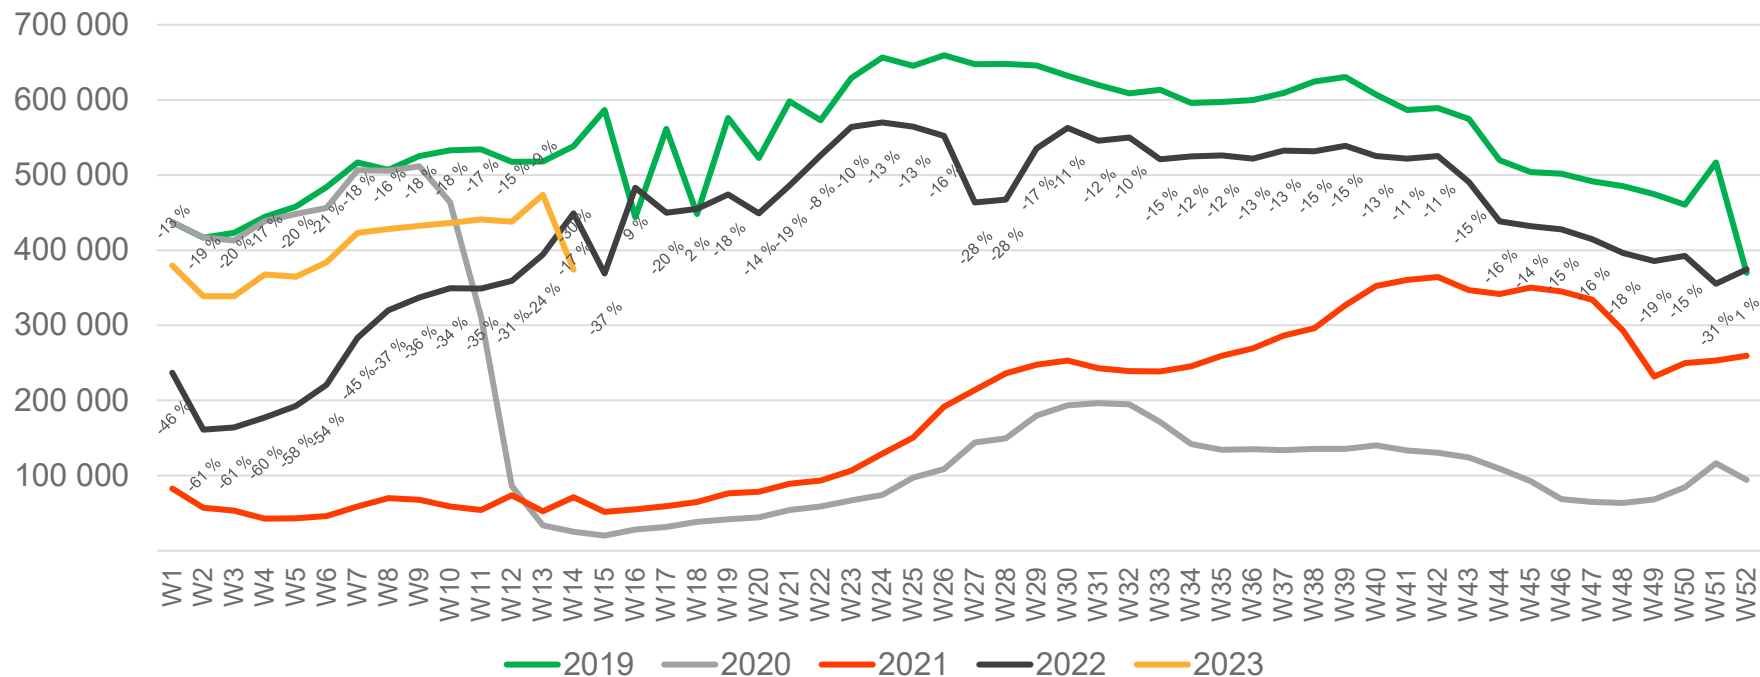

Passengers Avinor total per day, week 14

The change is measured from 2019.

Passengers Avinor total per week

• Week 1 2019 is 31/12-18 – 6/1-19. week 1 2020 is 30/12-19 – 5/1-20. Week 52 2021 is 27/12-21 – 2/1-22. Week 52 2022 is 26/12-22 – 1/1-23.

Passengers Avinor international per week

• Week 1 2019 is 31/12-18 – 6/1-19. week 1 2020 is 30/12-19 – 5/1-20. Week 52 2021 is 27/12-21 – 2/1-22. Week 52 2022 is 26/12-22 – 1/1-23.

Passengers Avinor domestic per week

• Week 1 2019 is 31/12-18 – 6/1-19. week 1 2020 is 30/12-19 – 5/1-20. Week 52 2021 is 27/12-21 – 2/1-22. Week 52 2022 is 26/12-22 – 1/1-23.

Passengers OSL total per day, week 14

The change is measured from 2019.

Passengers OSL total per week

• Week 1 2019 is 31/12-18 – 6/1-19. week 1 2020 is 30/12-19 – 5/1-20. Week 52 2021 is 27/12-21 – 2/1-22. Week 52 2022 is 26/12-22 – 1/1-23.

Passengers OSL international per week