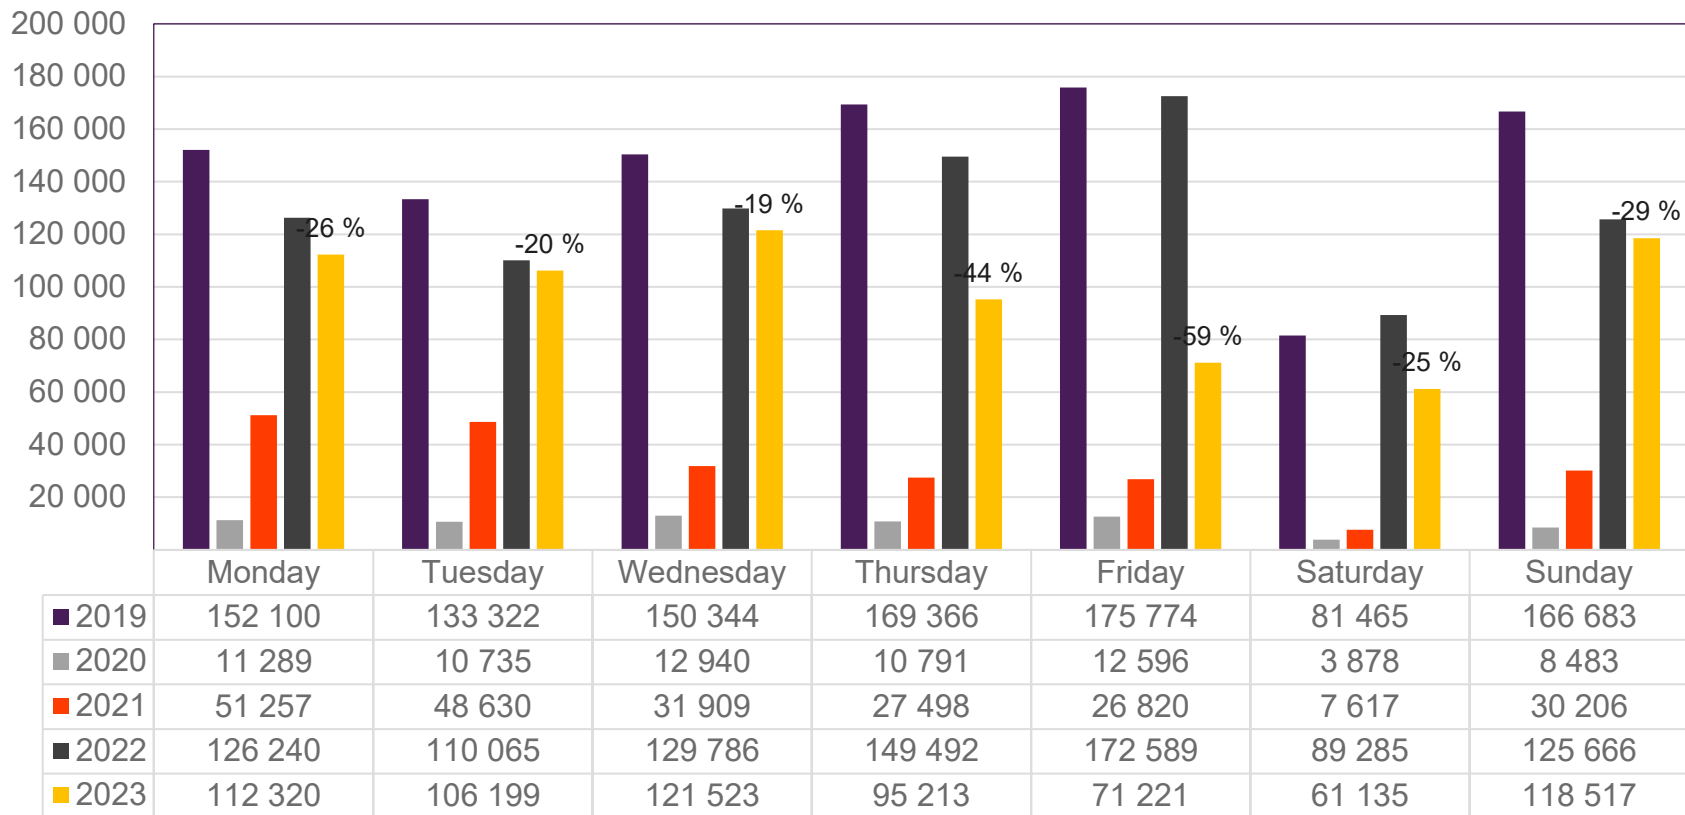

Passenger numbers per week

Preliminary figures

- The figures for the previous week are preliminary. It takes some time for all passenger numbers to be reported, so the figures for the previous week may be 1-2% lower than the final figures.
- The figures are taken from Avinor's traffic database.
- Week 1 2019 include numbers from 2018 (31/12 2018)
Week 1 2020 include numbers from 2019 (30-31/12 2019)
Week 52 2021 include numbers from 2022 (1-2/1 2022)
Week 52 2022 include numbers from 2023 (1/1 2023)

Passengers Avinor total per day, week 14

The change is measured from 2019.

Passengers Avinor total per week

• Week 1 2019 is 31/12-18 – 6/1-19. week 1 2020 is 30/12-19 – 5/1-20. Week 52 2021 is 27/12-21 – 2/1-22. Week 52 2022 is 26/12-22 – 1/1-23.

Passengers TRD total per day, week 14

The change is measured from 2019.

Passengers TRD total per week

• Week 1 2019 is 31/12-18 – 6/1-19. week 1 2020 is 30/12-19 – 5/1-20. Week 52 2021 is 27/12-21 – 2/1-22. Week 52 2022 is 26/12-22 – 1/1-23.

Passengers TRD international per week

• Week 1 2019 is 31/12-18 – 6/1-19. week 1 2020 is 30/12-19 – 5/1-20. Week 52 2021 is 27/12-21 – 2/1-22. Week 52 2022 is 26/12-22 – 1/1-23.

Passengers TRD domestic per week