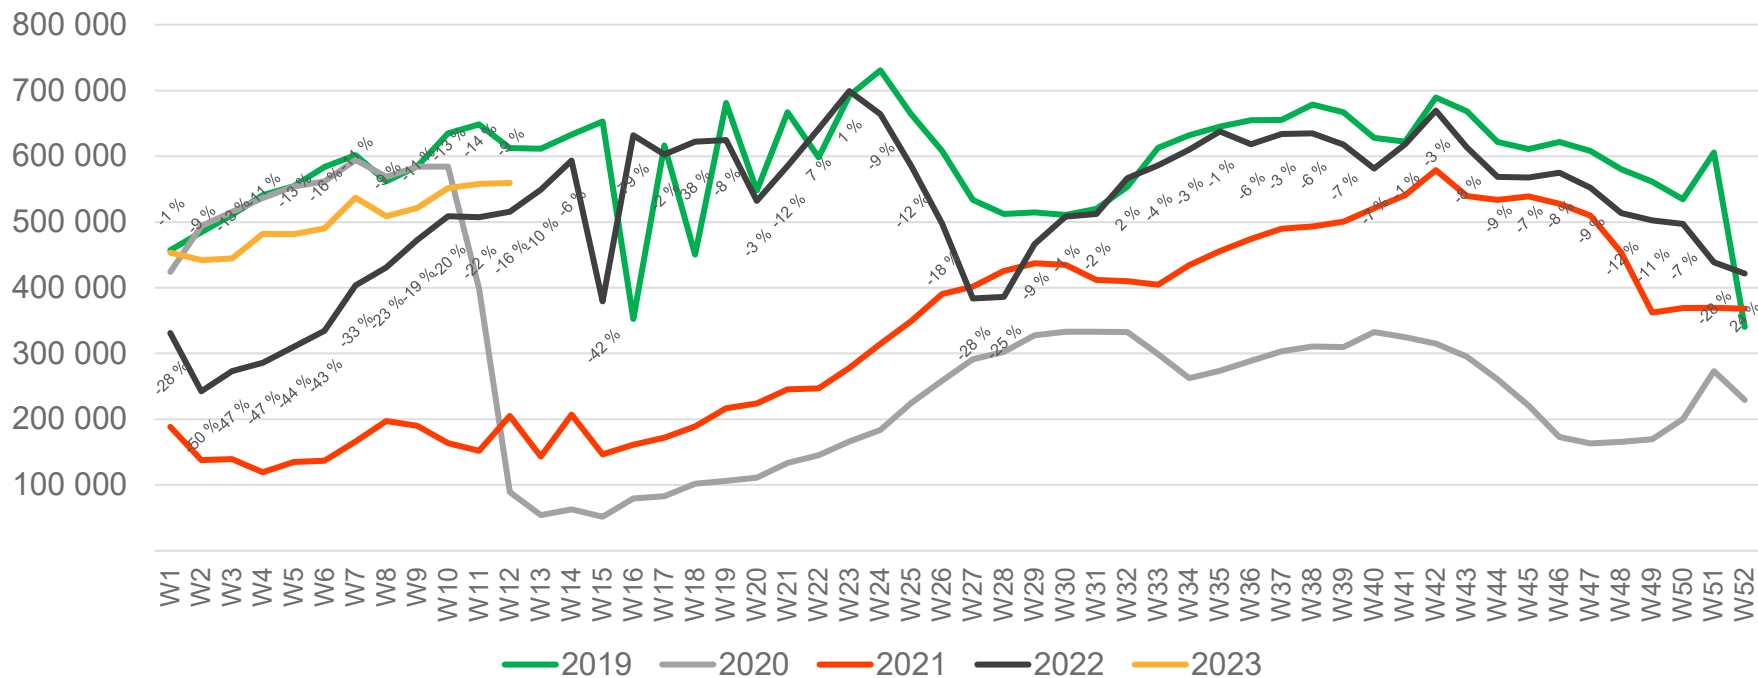

Passenger numbers per week

Preliminary figures

- The figures for the previous week are preliminary. It takes some time for all passenger numbers to be reported, so the figures for the previous week may be 1-2% lower than the final figures.
- The figures are taken from Avinor's traffic database.
- Week 1 2019 include numbers from 2018 (31/12 2018)
Week 1 2020 include numbers from 2019 (30-31/12 2019)
Week 52 2021 include numbers from 2022 (1-2/1 2022)
Week 52 2022 include numbers from 2023 (1/1 2023)

Passengers Avinor total per day, week 12

The change is measured from 2019.

Passengers Avinor total per week

• Week 1 2019 is 31/12-18 – 6/1-19. week 1 2020 is 30/12-19 – 5/1-20. Week 52 2021 is 27/12-21 – 2/1-22. Week 52 2022 is 26/12-22 – 1/1-23.

Passengers Avinor international per week

• Week 1 2019 is 31/12-18 – 6/1-19. week 1 2020 is 30/12-19 – 5/1-20. Week 52 2021 is 27/12-21 – 2/1-22. Week 52 2022 is 26/12-22 – 1/1-23.

Passengers Avinor domestic per week

• Week 1 2019 is 31/12-18 – 6/1-19. week 1 2020 is 30/12-19 – 5/1-20. Week 52 2021 is 27/12-21 – 2/1-22. Week 52 2022 is 26/12-22 – 1/1-23.

Passengers OSL total per day, week 12

The change is measured from 2019.