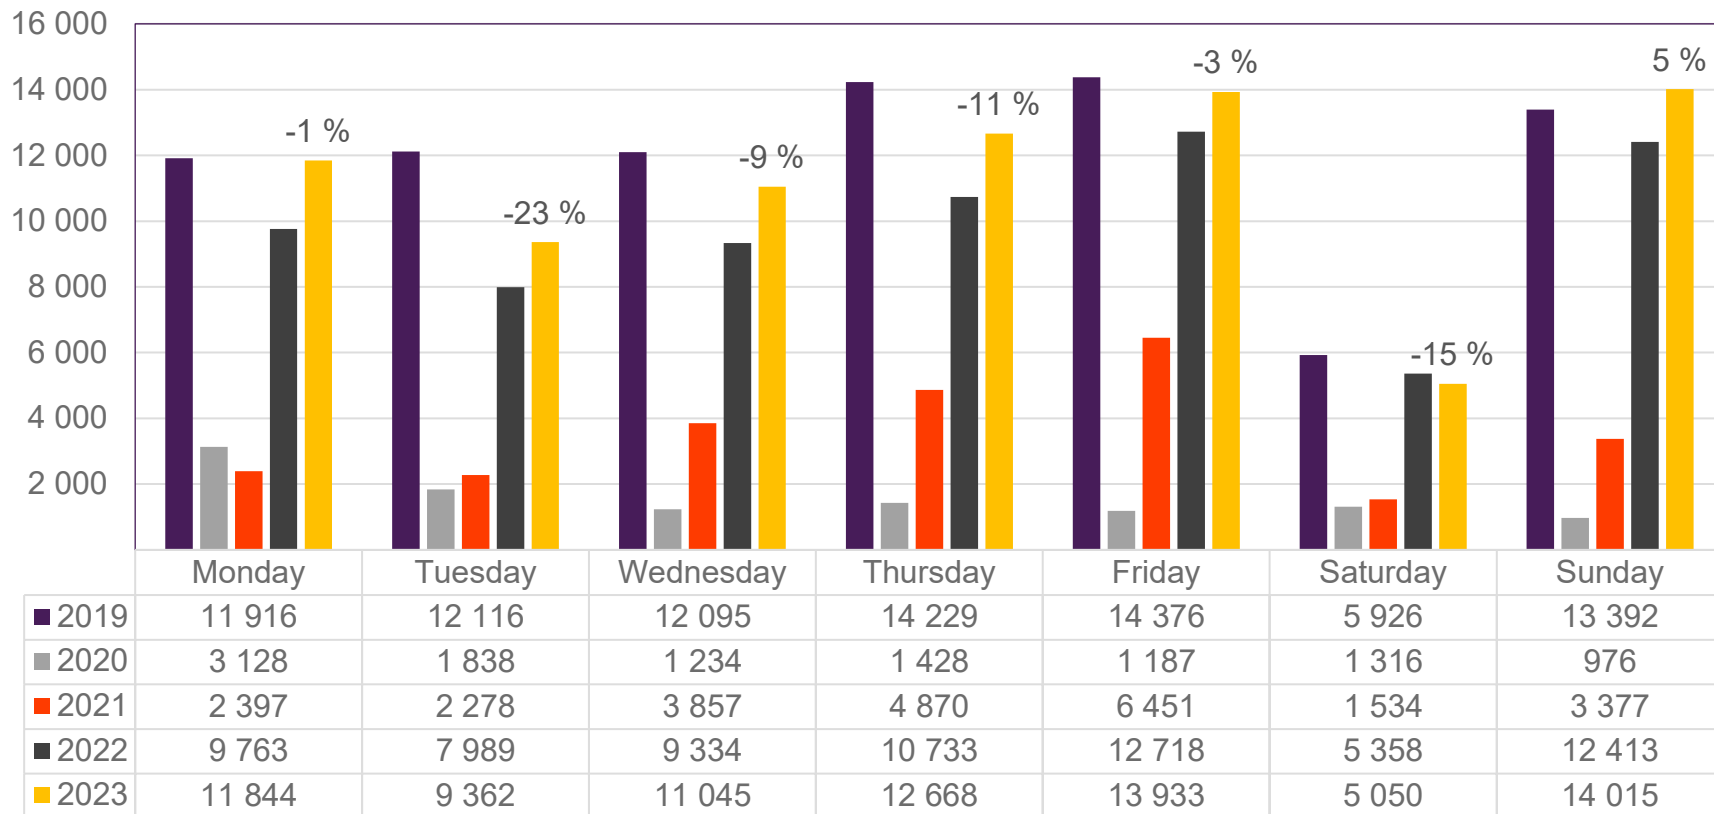

Passengers TRD total per day, week 12

The change is measured from 2019.