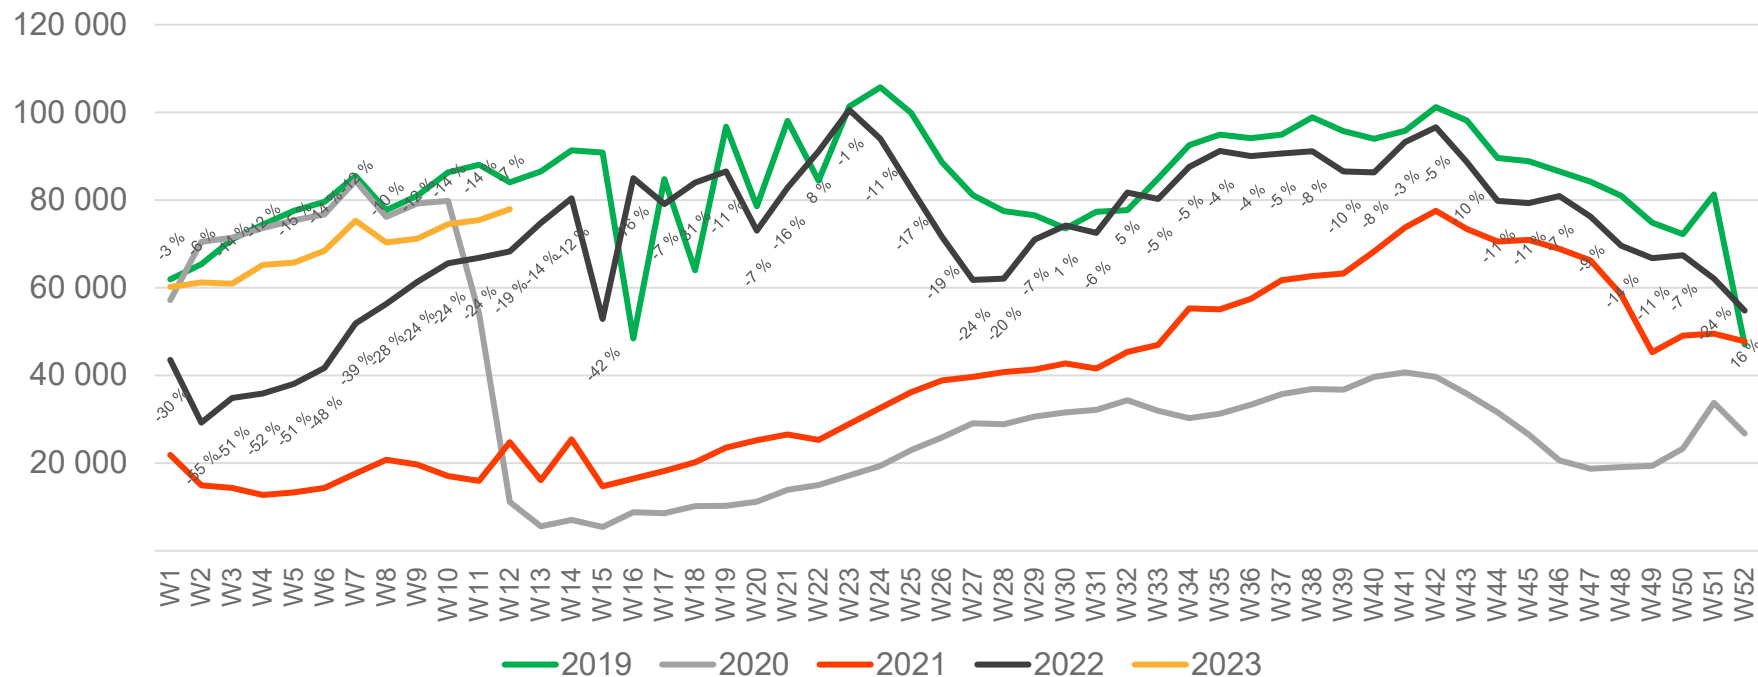

• Week 1 2019 is 31/12-18 – 6/1-19. week 1 2020 is 30/12-19 – 5/1-20. Week 52 2021 is 27/12-21 – 2/1-22. Week 52 2022 is 26/12-22 – 1/1-23.

Passengers SVG total per day, week 12

The change is measured from 2019.

Passengers SVG total per week

• Week 1 2019 is 31/12-18 – 6/1-19. week 1 2020 is 30/12-19 – 5/1-20. Week 52 2021 is 27/12-21 – 2/1-22. Week 52 2022 is 26/12-22 – 1/1-23.

Passengers SVG international per week

• Week 1 2019 is 31/12-18 – 6/1-19. week 1 2020 is 30/12-19 – 5/1-20. Week 52 2021 is 27/12-21 – 2/1-22. Week 52 2022 is 26/12-22 – 1/1-23.

Passengers SVG domestic per week

• Week 1 2019 is 31/12-18 – 6/1-19. week 1 2020 is 30/12-19 – 5/1-20. Week 52 2021 is 27/12-21 – 2/1-22. Week 52 2022 is 26/12-22 – 1/1-23.

Passengers TRD total per day, week 12

The change is measured from 2019.

Passengers TRD total per week

• Week 1 2019 is 31/12-18 – 6/1-19. week 1 2020 is 30/12-19 – 5/1-20. Week 52 2021 is 27/12-21 – 2/1-22. Week 52 2022 is 26/12-22 – 1/1-23.