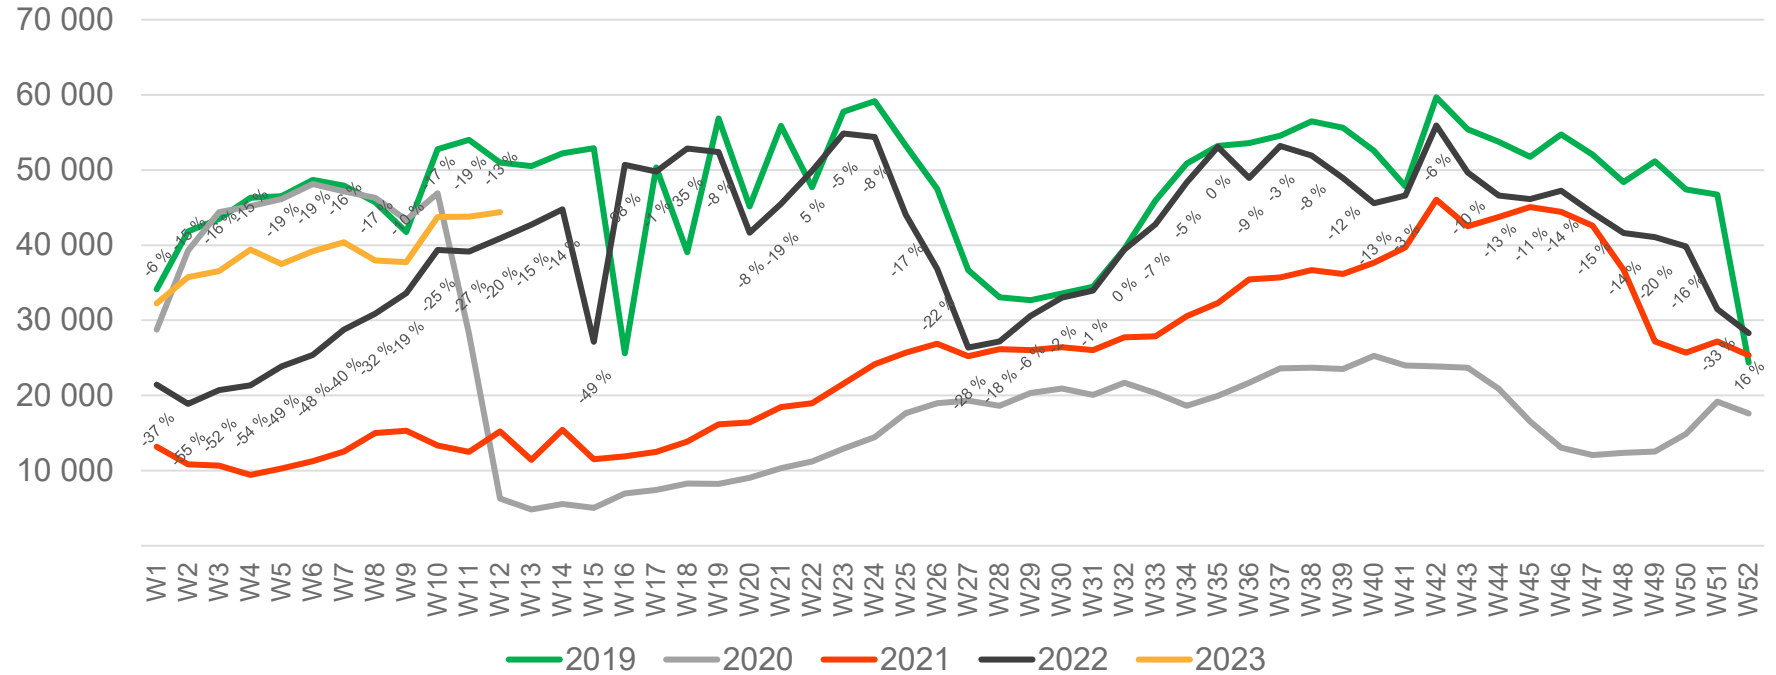

Passengers BGO international per week

• Week 1 2019 is 31/12-18 – 6/1-19. week 1 2020 is 30/12-19 – 5/1-20. Week 52 2021 is 27/12-21 – 2/1-22. Week 52 2022 is 26/12-22 – 1/1-23.

Passengers BGO domestic per week

• Week 1 2019 is 31/12-18 – 6/1-19. week 1 2020 is 30/12-19 – 5/1-20. Week 52 2021 is 27/12-21 – 2/1-22. Week 52 2022 is 26/12-22 – 1/1-23.

Passengers SVG total per day, week 12

The change is measured from 2019.

Passengers SVG total per week

• Week 1 2019 is 31/12-18 – 6/1-19. week 1 2020 is 30/12-19 – 5/1-20. Week 52 2021 is 27/12-21 – 2/1-22. Week 52 2022 is 26/12-22 – 1/1-23.

Passengers SVG international per week

• Week 1 2019 is 31/12-18 – 6/1-19. week 1 2020 is 30/12-19 – 5/1-20. Week 52 2021 is 27/12-21 – 2/1-22. Week 52 2022 is 26/12-22 – 1/1-23.

Passengers SVG domestic per week

• Week 1 2019 is 31/12-18 – 6/1-19. week 1 2020 is 30/12-19 – 5/1-20. Week 52 2021 is 27/12-21 – 2/1-22. Week 52 2022 is 26/12-22 – 1/1-23.