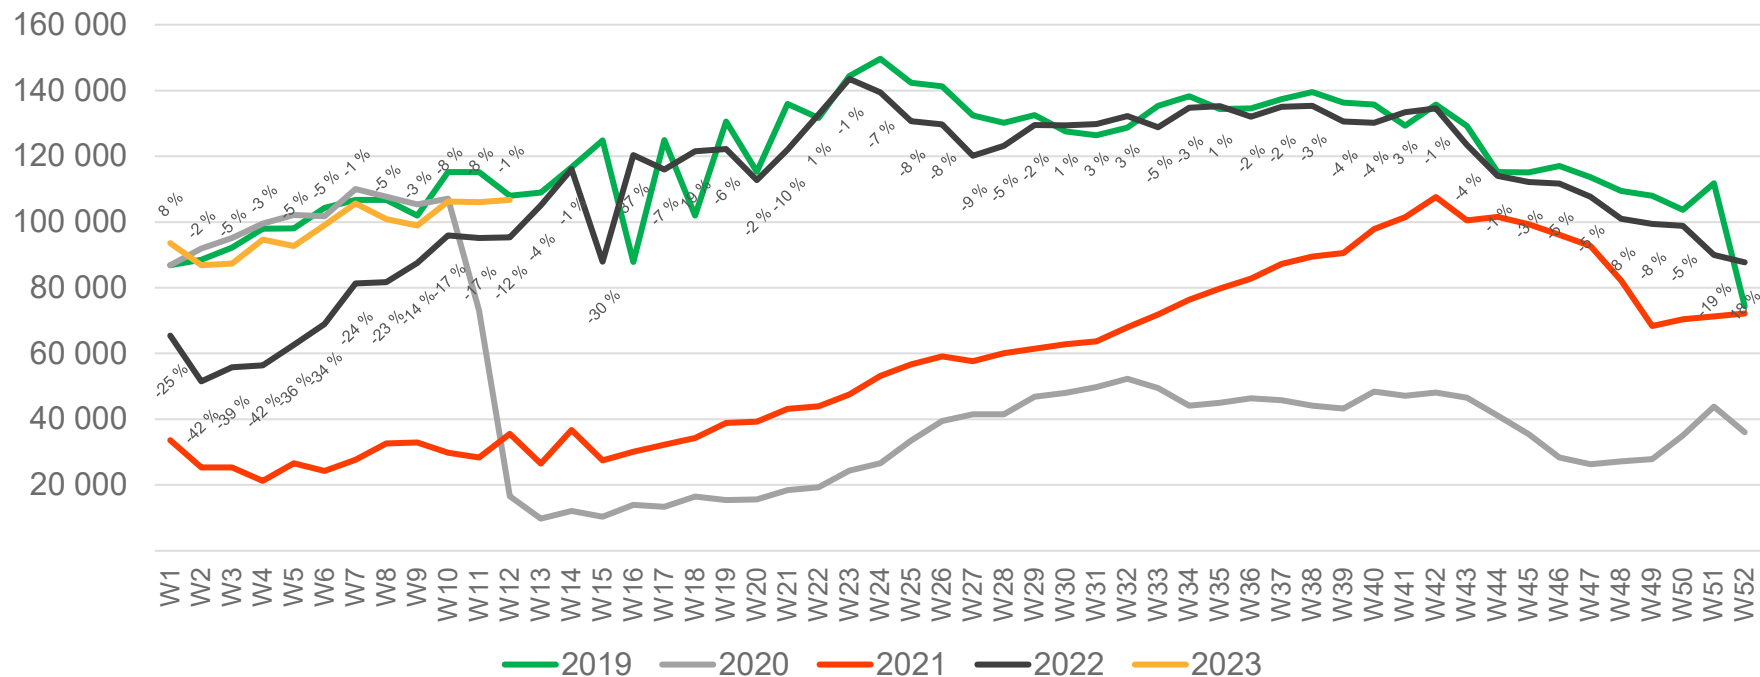

Passengers OSL total per week

• Week 1 2019 is 31/12-18 – 6/1-19. week 1 2020 is 30/12-19 – 5/1-20. Week 52 2021 is 27/12-21 – 2/1-22. Week 52 2022 is 26/12-22 – 1/1-23.

Passengers OSL international per week

• Week 1 2019 is 31/12-18 – 6/1-19. week 1 2020 is 30/12-19 – 5/1-20. Week 52 2021 is 27/12-21 – 2/1-22. Week 52 2022 is 26/12-22 – 1/1-23.

Passengers OSL domestic per week

• Week 1 2019 is 31/12-18 – 6/1-19. week 1 2020 is 30/12-19 – 5/1-20. Week 52 2021 is 27/12-21 – 2/1-22. Week 52 2022 is 26/12-22 – 1/1-23.

Passengers BGO total per day, week 12

The change is measured from 2019.

Passengers BGO total per week

• Week 1 2019 is 31/12-18 – 6/1-19. week 1 2020 is 30/12-19 – 5/1-20. Week 52 2021 is 27/12-21 – 2/1-22. Week 52 2022 is 26/12-22 – 1/1-23.

Passengers BGO international per week

• Week 1 2019 is 31/12-18 – 6/1-19. week 1 2020 is 30/12-19 – 5/1-20. Week 52 2021 is 27/12-21 – 2/1-22. Week 52 2022 is 26/12-22 – 1/1-23.

Passengers BGO domestic per week