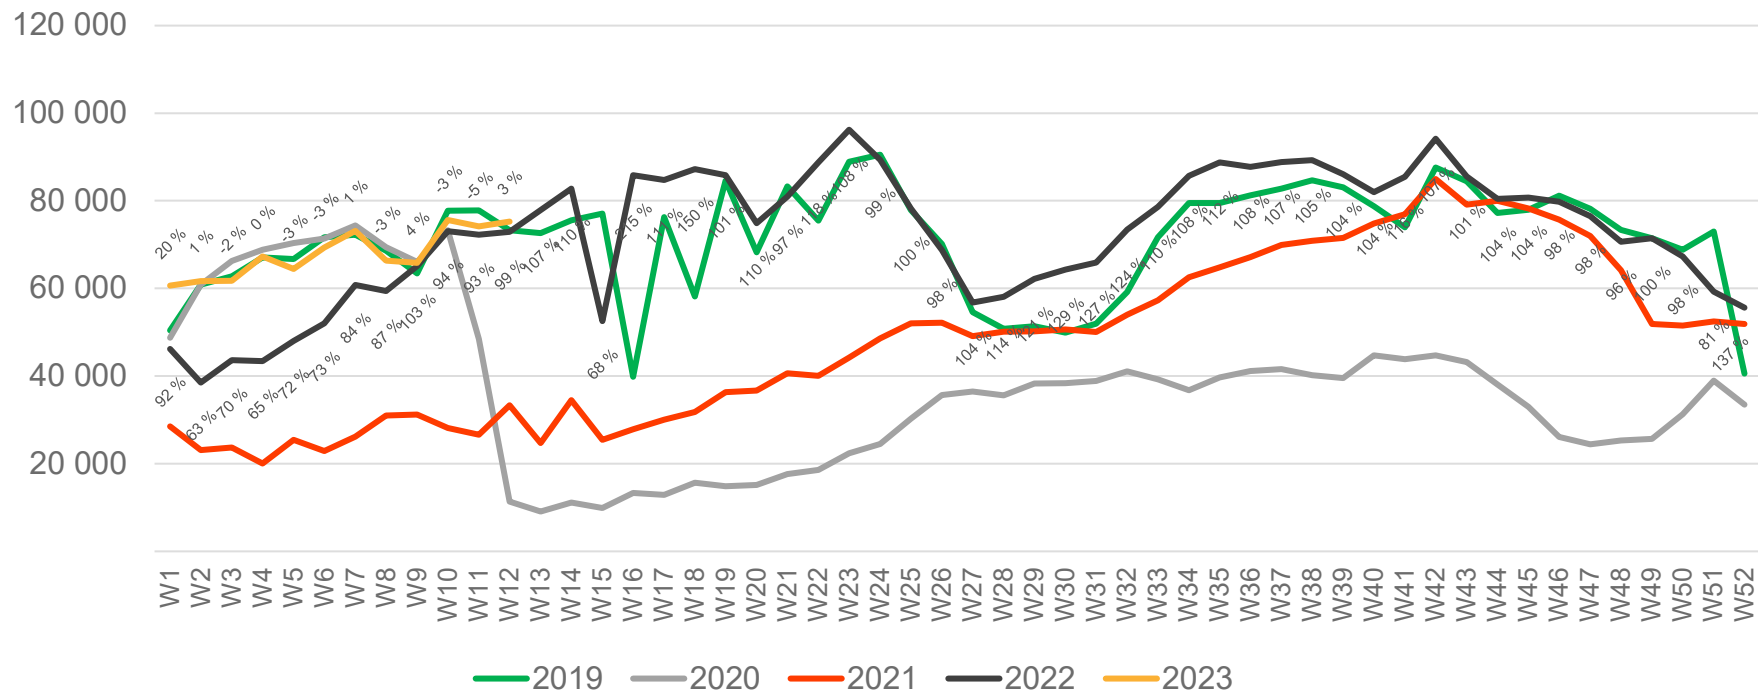

• Week 1 2019 is 31/12-18 – 6/1-19. week 1 2020 is 30/12-19 – 5/1-20. Week 52 2021 is 27/12-21 – 2/1-22. Week 52 2022 is 26/12-22 – 1/1-23.

Passengers OSL domestic per week

• Week 1 2019 is 31/12-18 – 6/1-19. week 1 2020 is 30/12-19 – 5/1-20. Week 52 2021 is 27/12-21 – 2/1-22. Week 52 2022 is 26/12-22 – 1/1-23.

Passengers BGO total per day, week 12

The change is measured from 2019.

Passengers BGO total per week

• Week 1 2019 is 31/12-18 – 6/1-19. week 1 2020 is 30/12-19 – 5/1-20. Week 52 2021 is 27/12-21 – 2/1-22. Week 52 2022 is 26/12-22 – 1/1-23.

Passengers BGO international per week

• Week 1 2019 is 31/12-18 – 6/1-19. week 1 2020 is 30/12-19 – 5/1-20. Week 52 2021 is 27/12-21 – 2/1-22. Week 52 2022 is 26/12-22 – 1/1-23.

Passengers BGO domestic per week

• Week 1 2019 is 31/12-18 – 6/1-19. week 1 2020 is 30/12-19 – 5/1-20. Week 52 2021 is 27/12-21 – 2/1-22. Week 52 2022 is 26/12-22 – 1/1-23.

Passengers SVG total per day, week 12

The change is measured from 2019.