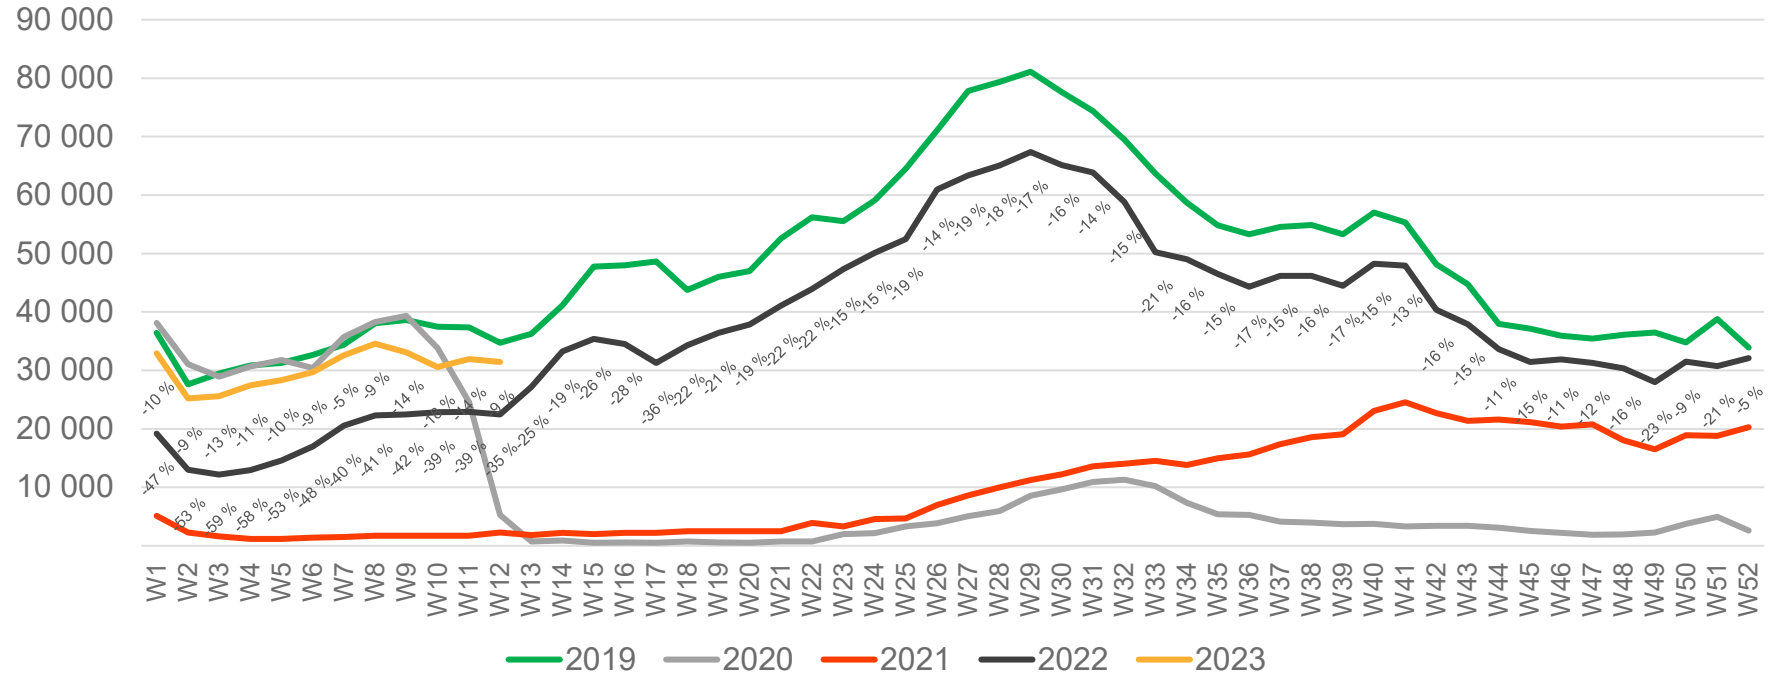

• Week 1 2019 is 31/12-18 – 6/1-19. week 1 2020 is 30/12-19 – 5/1-20. Week 52 2021 is 27/12-21 – 2/1-22. Week 52 2022 is 26/12-22 – 1/1-23.

Passengers OSL domestic per week

• Week 1 2019 is 31/12-18 – 6/1-19. week 1 2020 is 30/12-19 – 5/1-20. Week 52 2021 is 27/12-21 – 2/1-22. Week 52 2022 is 26/12-22 – 1/1-23.

Passengers BGO total per day, week 12

The change is measured from 2019.

Passengers BGO total per week

• Week 1 2019 is 31/12-18 – 6/1-19. week 1 2020 is 30/12-19 – 5/1-20. Week 52 2021 is 27/12-21 – 2/1-22. Week 52 2022 is 26/12-22 – 1/1-23.

Passengers BGO international per week

• Week 1 2019 is 31/12-18 – 6/1-19. week 1 2020 is 30/12-19 – 5/1-20. Week 52 2021 is 27/12-21 – 2/1-22. Week 52 2022 is 26/12-22 – 1/1-23.

Passengers BGO domestic per week

• Week 1 2019 is 31/12-18 – 6/1-19. week 1 2020 is 30/12-19 – 5/1-20. Week 52 2021 is 27/12-21 – 2/1-22. Week 52 2022 is 26/12-22 – 1/1-23.

Passengers SVG total per day, week 12

The change is measured from 2019.