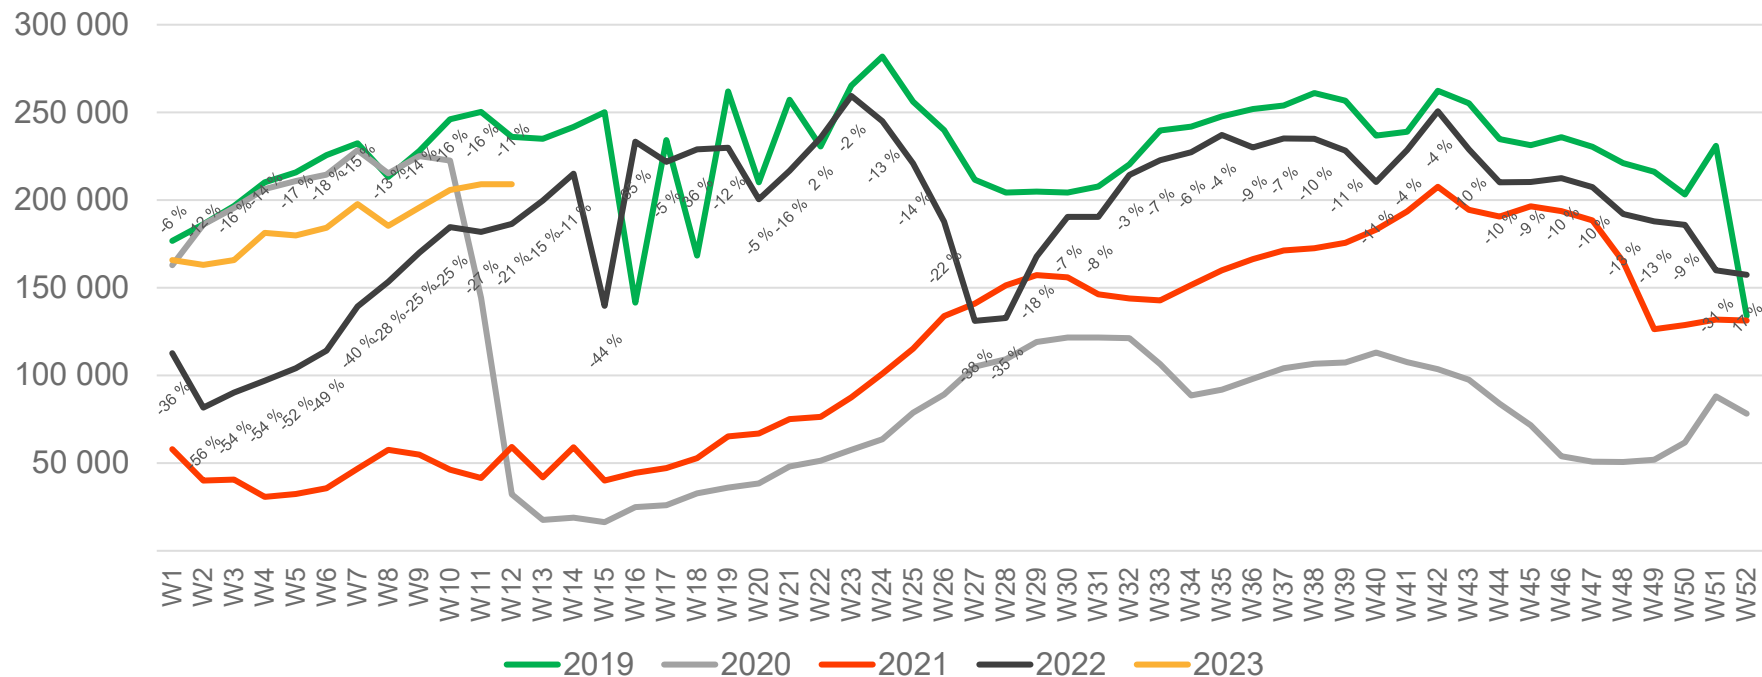

• Week 1 2019 is 31/12-18 – 6/1-19. week 1 2020 is 30/12-19 – 5/1-20. Week 52 2021 is 27/12-21 – 2/1-22. Week 52 2022 is 26/12-22 – 1/1-23.

Passengers OSL total per day, week 12

The change is measured from 2019.

Passengers OSL total per week

• Week 1 2019 is 31/12-18 – 6/1-19. week 1 2020 is 30/12-19 – 5/1-20. Week 52 2021 is 27/12-21 – 2/1-22. Week 52 2022 is 26/12-22 – 1/1-23.

Passengers OSL international per week

• Week 1 2019 is 31/12-18 – 6/1-19. week 1 2020 is 30/12-19 – 5/1-20. Week 52 2021 is 27/12-21 – 2/1-22. Week 52 2022 is 26/12-22 – 1/1-23.

Passengers OSL domestic per week

• Week 1 2019 is 31/12-18 – 6/1-19. week 1 2020 is 30/12-19 – 5/1-20. Week 52 2021 is 27/12-21 – 2/1-22. Week 52 2022 is 26/12-22 – 1/1-23.

Passengers BGO total per day, week 12

The change is measured from 2019.

Passengers BGO total per week

• Week 1 2019 is 31/12-18 – 6/1-19. week 1 2020 is 30/12-19 – 5/1-20. Week 52 2021 is 27/12-21 – 2/1-22. Week 52 2022 is 26/12-22 – 1/1-23.