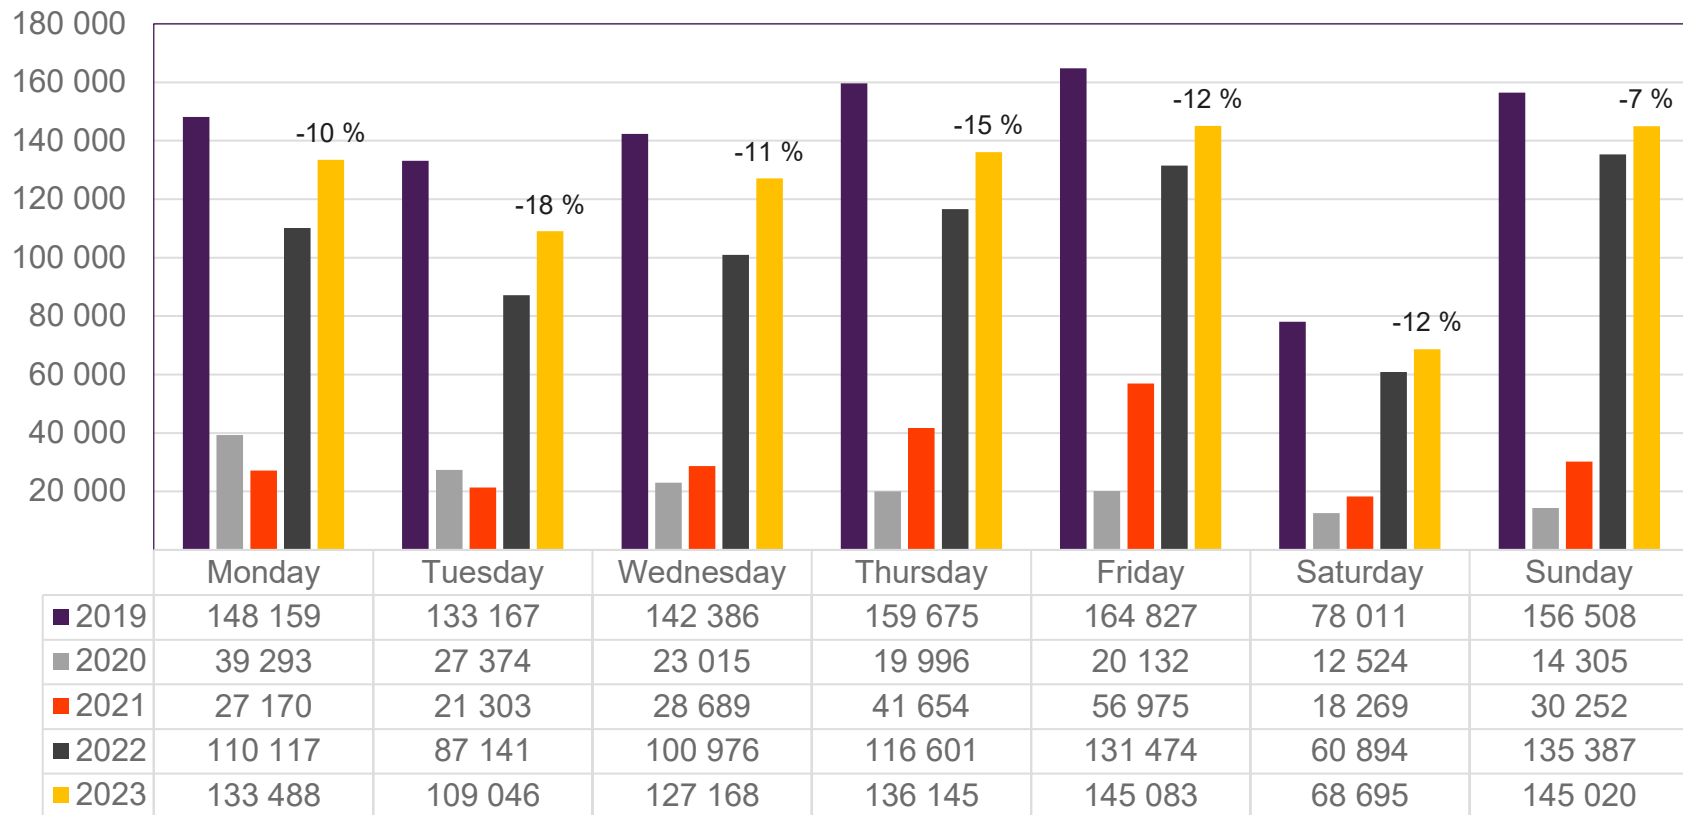

Passenger numbers per week

Preliminary figures

- The figures for the previous week are preliminary. It takes some time for all passenger numbers to be reported, so the figures for the previous week may be 1-2% lower than the final figures.
- The figures are taken from Avinor's traffic database.
- Week 1 2019 include numbers from 2018 (31/12 2018)
Week 1 2020 include numbers from 2019 (30-31/12 2019)
Week 52 2021 include numbers from 2022 (1-2/1 2022)
Week 52 2022 include numbers from 2023 (1/1 2023)

Passengers Avinor total per day, week 12

The change is measured from 2019.

Passengers Avinor total per week

• Week 1 2019 is 31/12-18 – 6/1-19. week 1 2020 is 30/12-19 – 5/1-20. Week 52 2021 is 27/12-21 – 2/1-22. Week 52 2022 is 26/12-22 – 1/1-23.

Passengers TRD total per day, week 12

The change is measured from 2019.

Passengers TRD total per week

• Week 1 2019 is 31/12-18 – 6/1-19. week 1 2020 is 30/12-19 – 5/1-20. Week 52 2021 is 27/12-21 – 2/1-22. Week 52 2022 is 26/12-22 – 1/1-23.

Passengers TRD international per week

• Week 1 2019 is 31/12-18 – 6/1-19. week 1 2020 is 30/12-19 – 5/1-20. Week 52 2021 is 27/12-21 – 2/1-22. Week 52 2022 is 26/12-22 – 1/1-23.

Passengers TRD domestic per week