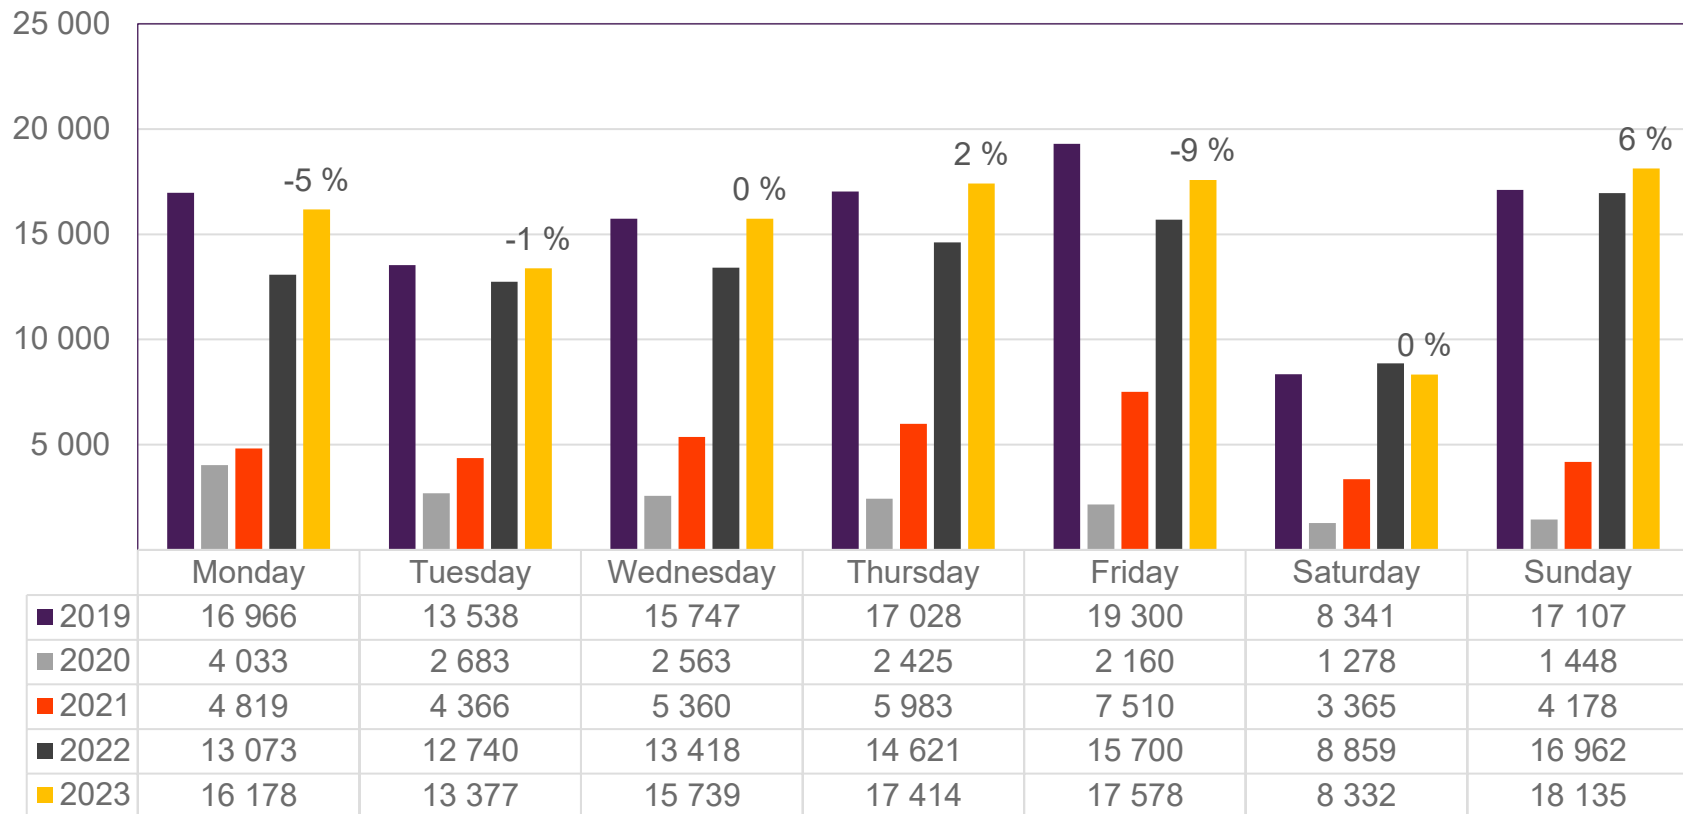

• Week 1 2019 is 31/12-18 – 6/1-19. week 1 2020 is 30/12-19 – 5/1-20. Week 52 2021 is 27/12-21 – 2/1-22. Week 52 2022 is 26/12-22 – 1/1-23.

Passengers OSL total per day, week 12

The change is measured from 2019.

Passengers OSL total per week

• Week 1 2019 is 31/12-18 – 6/1-19. week 1 2020 is 30/12-19 – 5/1-20. Week 52 2021 is 27/12-21 – 2/1-22. Week 52 2022 is 26/12-22 – 1/1-23.

Passengers OSL international per week

• Week 1 2019 is 31/12-18 – 6/1-19. week 1 2020 is 30/12-19 – 5/1-20. Week 52 2021 is 27/12-21 – 2/1-22. Week 52 2022 is 26/12-22 – 1/1-23.

Passengers OSL domestic per week

• Week 1 2019 is 31/12-18 – 6/1-19. week 1 2020 is 30/12-19 – 5/1-20. Week 52 2021 is 27/12-21 – 2/1-22. Week 52 2022 is 26/12-22 – 1/1-23.

Passengers BGO total per day, week 12

The change is measured from 2019.

Passengers BGO total per week

• Week 1 2019 is 31/12-18 – 6/1-19. week 1 2020 is 30/12-19 – 5/1-20. Week 52 2021 is 27/12-21 – 2/1-22. Week 52 2022 is 26/12-22 – 1/1-23.