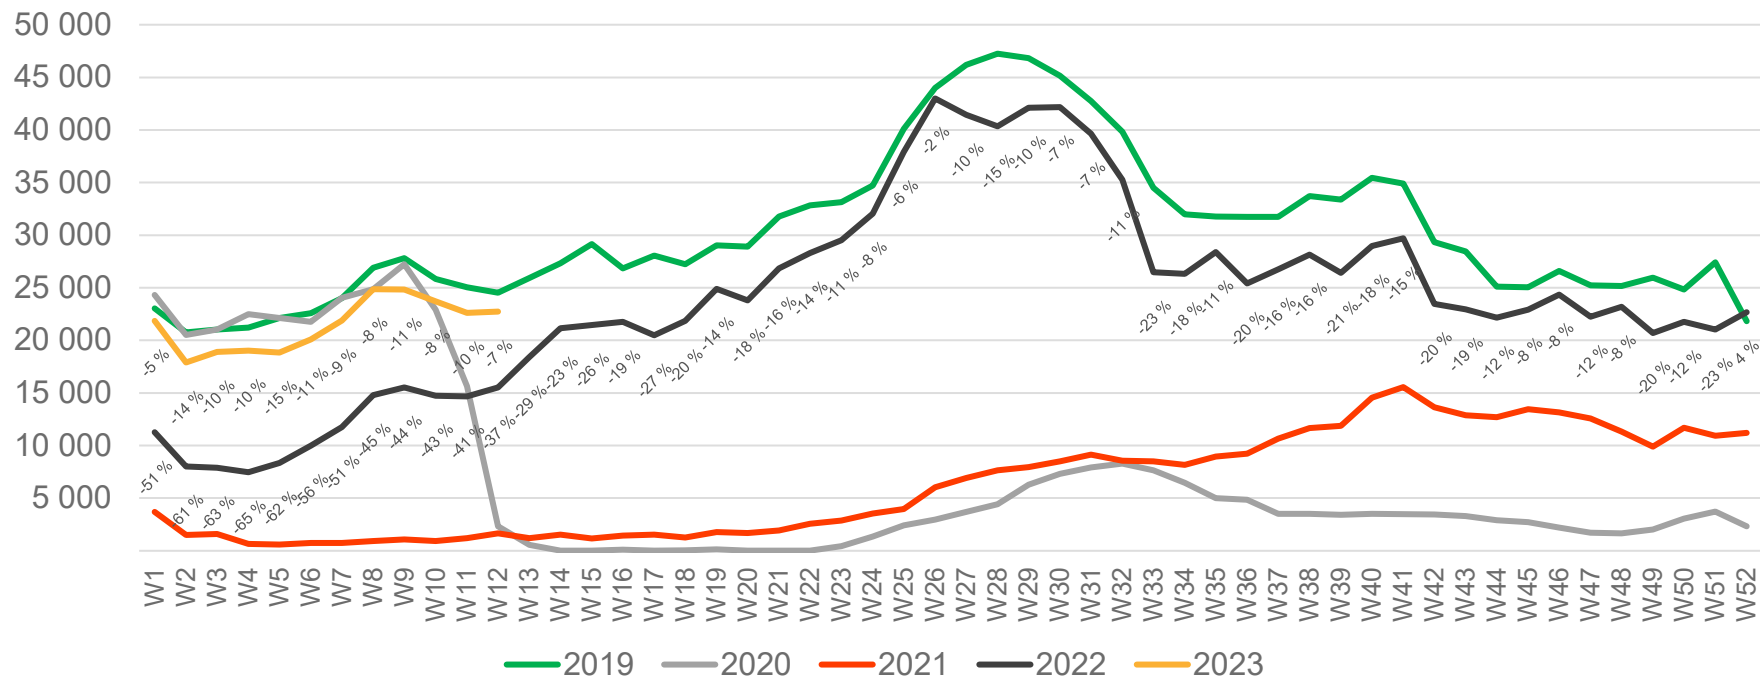

Passengers BGO international per week

• Week 1 2019 is 31/12-18 – 6/1-19. week 1 2020 is 30/12-19 – 5/1-20. Week 52 2021 is 27/12-21 – 2/1-22. Week 52 2022 is 26/12-22 – 1/1-23.

Passengers BGO domestic per week

• Week 1 2019 is 31/12-18 – 6/1-19. week 1 2020 is 30/12-19 – 5/1-20. Week 52 2021 is 27/12-21 – 2/1-22. Week 52 2022 is 26/12-22 – 1/1-23.

Passengers SVG total per day, week 12

The change is measured from 2019.

Passengers SVG total per week

• Week 1 2019 is 31/12-18 – 6/1-19. week 1 2020 is 30/12-19 – 5/1-20. Week 52 2021 is 27/12-21 – 2/1-22. Week 52 2022 is 26/12-22 – 1/1-23.

Passengers SVG international per week

• Week 1 2019 is 31/12-18 – 6/1-19. week 1 2020 is 30/12-19 – 5/1-20. Week 52 2021 is 27/12-21 – 2/1-22. Week 52 2022 is 26/12-22 – 1/1-23.

Passengers SVG domestic per week

• Week 1 2019 is 31/12-18 – 6/1-19. week 1 2020 is 30/12-19 – 5/1-20. Week 52 2021 is 27/12-21 – 2/1-22. Week 52 2022 is 26/12-22 – 1/1-23.