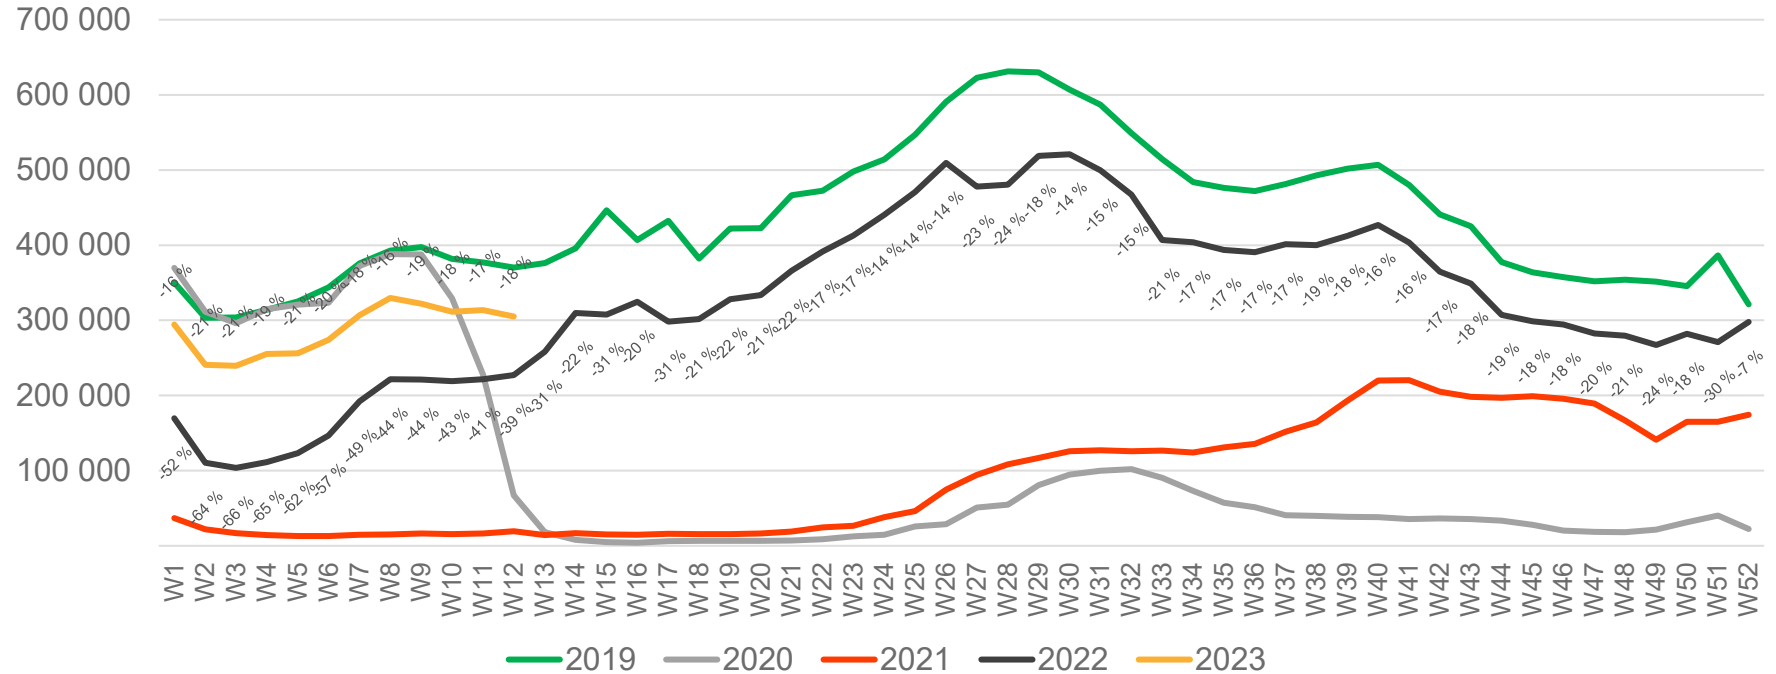

Passenger numbers per week

Preliminary figures

- The figures for the previous week are preliminary. It takes some time for all passenger numbers to be reported, so the figures for the previous week may be 1-2% lower than the final figures.
- The figures are taken from Avinor's traffic database.
- Week 1 2019 include numbers from 2018 (31/12 2018)
Week 1 2020 include numbers from 2019 (30-31/12 2019)
Week 52 2021 include numbers from 2022 (1-2/1 2022)
Week 52 2022 include numbers from 2023 (1/1 2023)

Passengers Avinor total per day, week 12

The change is measured from 2019.

Passengers Avinor total per week

• Week 1 2019 is 31/12-18 – 6/1-19. week 1 2020 is 30/12-19 – 5/1-20. Week 52 2021 is 27/12-21 – 2/1-22. Week 52 2022 is 26/12-22 – 1/1-23.

Passengers Avinor international per week

• Week 1 2019 is 31/12-18 – 6/1-19. week 1 2020 is 30/12-19 – 5/1-20. Week 52 2021 is 27/12-21 – 2/1-22. Week 52 2022 is 26/12-22 – 1/1-23.

Passengers Avinor domestic per week

• Week 1 2019 is 31/12-18 – 6/1-19. week 1 2020 is 30/12-19 – 5/1-20. Week 52 2021 is 27/12-21 – 2/1-22. Week 52 2022 is 26/12-22 – 1/1-23.

Passengers OSL total per day, week 12

The change is measured from 2019.