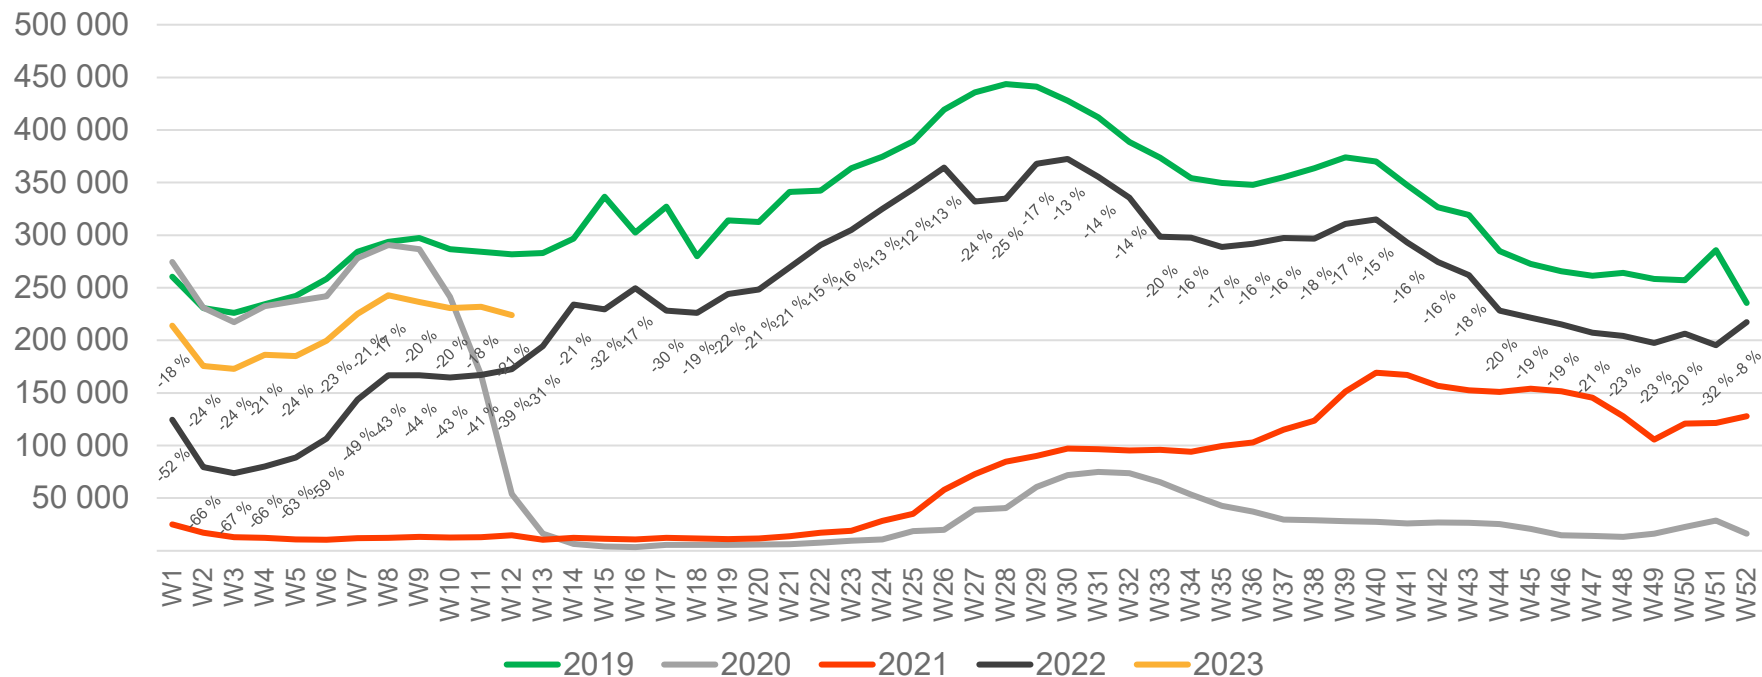

Passengers Avinor total per day, week 12

The change is measured from 2019.

Passengers Avinor total per week

• Week 1 2019 is 31/12-18 – 6/1-19. week 1 2020 is 30/12-19 – 5/1-20. Week 52 2021 is 27/12-21 – 2/1-22. Week 52 2022 is 26/12-22 – 1/1-23.

Passengers Avinor international per week

• Week 1 2019 is 31/12-18 – 6/1-19. week 1 2020 is 30/12-19 – 5/1-20. Week 52 2021 is 27/12-21 – 2/1-22. Week 52 2022 is 26/12-22 – 1/1-23.

Passengers Avinor domestic per week

• Week 1 2019 is 31/12-18 – 6/1-19. week 1 2020 is 30/12-19 – 5/1-20. Week 52 2021 is 27/12-21 – 2/1-22. Week 52 2022 is 26/12-22 – 1/1-23.

Passengers OSL total per day, week 12

The change is measured from 2019.

Passengers OSL total per week

• Week 1 2019 is 31/12-18 – 6/1-19. week 1 2020 is 30/12-19 – 5/1-20. Week 52 2021 is 27/12-21 – 2/1-22. Week 52 2022 is 26/12-22 – 1/1-23.

Passengers OSL international per week