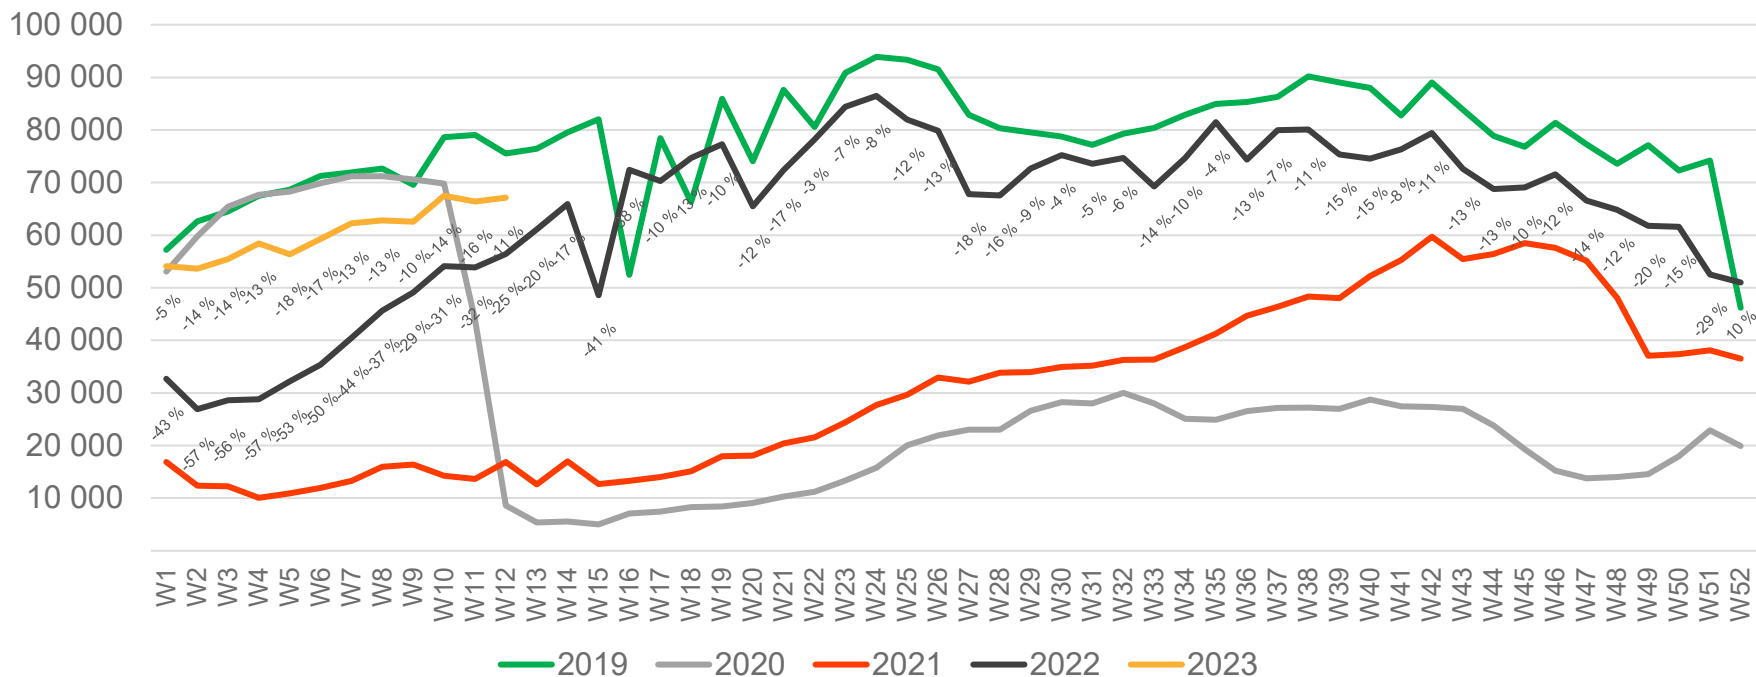

Passengers BGO total per day, week 12

The change is measured from 2019.

Passengers BGO total per week

• Week 1 2019 is 31/12-18 – 6/1-19. week 1 2020 is 30/12-19 – 5/1-20. Week 52 2021 is 27/12-21 – 2/1-22. Week 52 2022 is 26/12-22 – 1/1-23.

Passengers BGO international per week

• Week 1 2019 is 31/12-18 – 6/1-19. week 1 2020 is 30/12-19 – 5/1-20. Week 52 2021 is 27/12-21 – 2/1-22. Week 52 2022 is 26/12-22 – 1/1-23.

Passengers BGO domestic per week

• Week 1 2019 is 31/12-18 – 6/1-19. week 1 2020 is 30/12-19 – 5/1-20. Week 52 2021 is 27/12-21 – 2/1-22. Week 52 2022 is 26/12-22 – 1/1-23.

Passengers SVG total per day, week 12

The change is measured from 2019.

Passengers SVG total per week

• Week 1 2019 is 31/12-18 – 6/1-19. week 1 2020 is 30/12-19 – 5/1-20. Week 52 2021 is 27/12-21 – 2/1-22. Week 52 2022 is 26/12-22 – 1/1-23.

Passengers SVG international per week