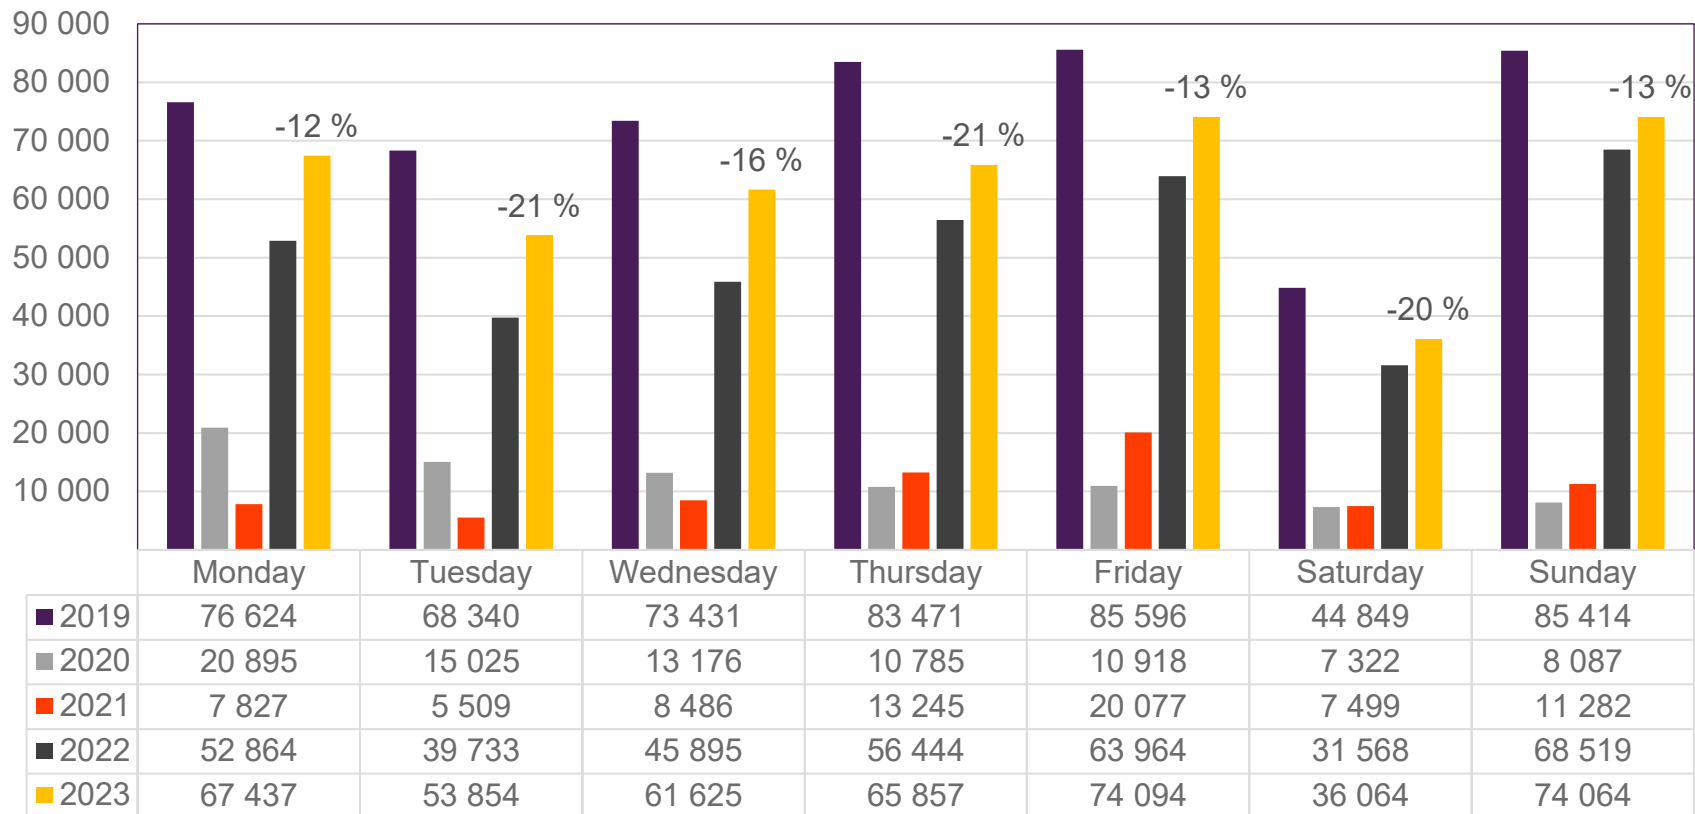

Passengers Avinor total per day, week 12

The change is measured from 2019.

Passengers Avinor total per week

• Week 1 2019 is 31/12-18 – 6/1-19. week 1 2020 is 30/12-19 – 5/1-20. Week 52 2021 is 27/12-21 – 2/1-22. Week 52 2022 is 26/12-22 – 1/1-23.

Passengers Avinor international per week

• Week 1 2019 is 31/12-18 – 6/1-19. week 1 2020 is 30/12-19 – 5/1-20. Week 52 2021 is 27/12-21 – 2/1-22. Week 52 2022 is 26/12-22 – 1/1-23.

Passengers Avinor domestic per week

• Week 1 2019 is 31/12-18 – 6/1-19. week 1 2020 is 30/12-19 – 5/1-20. Week 52 2021 is 27/12-21 – 2/1-22. Week 52 2022 is 26/12-22 – 1/1-23.

Passengers OSL total per day, week 12

The change is measured from 2019.

Passengers TRD international per week

• Week 1 2019 is 31/12-18 – 6/1-19. week 1 2020 is 30/12-19 – 5/1-20. Week 52 2021 is 27/12-21 – 2/1-22. Week 52 2022 is 26/12-22 – 1/1-23.

Passengers TRD domestic per week