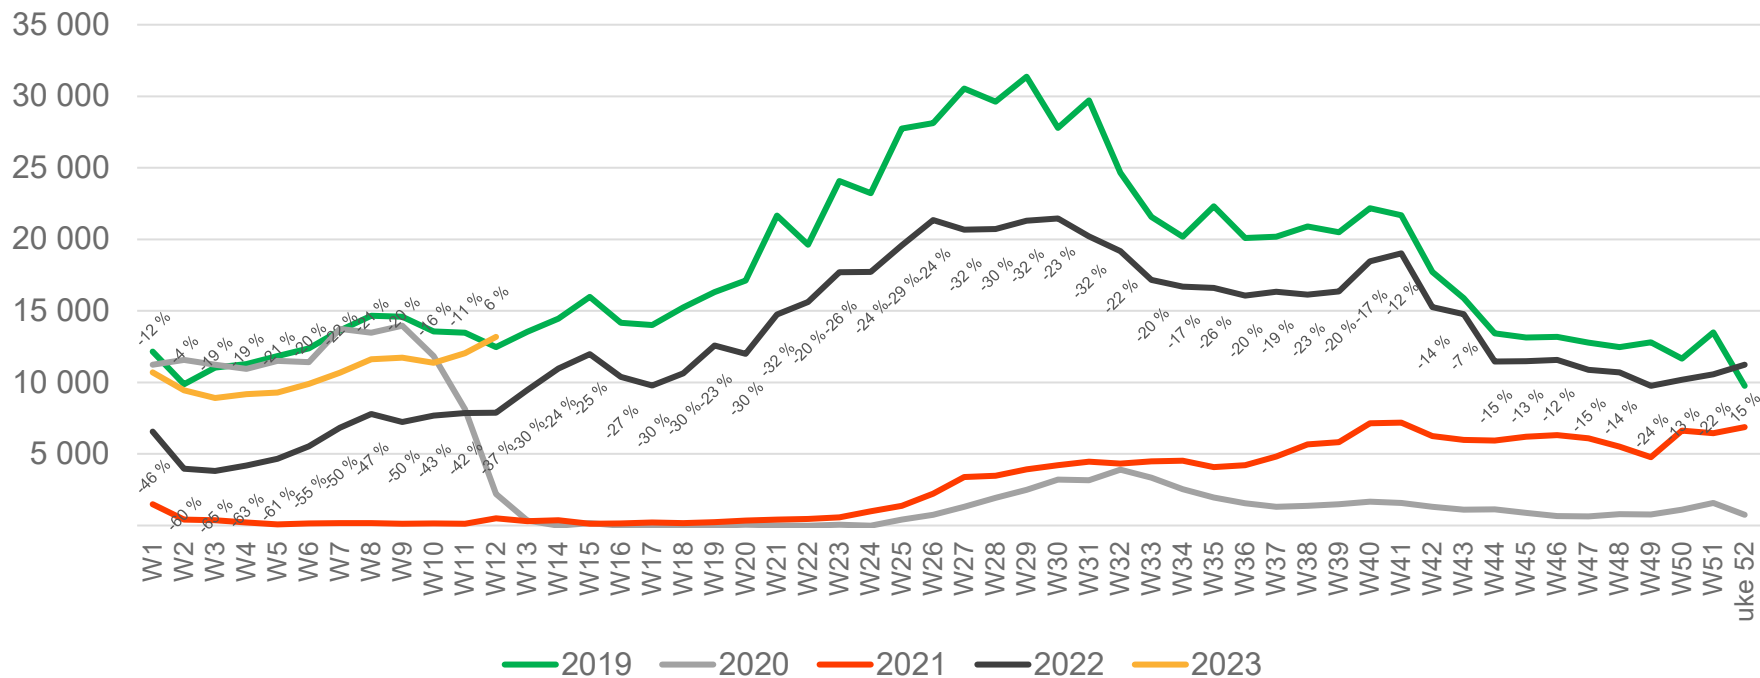

Passengers SVG total per week

• Week 1 2019 is 31/12-18 – 6/1-19. week 1 2020 is 30/12-19 – 5/1-20. Week 52 2021 is 27/12-21 – 2/1-22. Week 52 2022 is 26/12-22 – 1/1-23.

Passengers SVG international per week

• Week 1 2019 is 31/12-18 – 6/1-19. week 1 2020 is 30/12-19 – 5/1-20. Week 52 2021 is 27/12-21 – 2/1-22. Week 52 2022 is 26/12-22 – 1/1-23.

Passengers SVG domestic per week

• Week 1 2019 is 31/12-18 – 6/1-19. week 1 2020 is 30/12-19 – 5/1-20. Week 52 2021 is 27/12-21 – 2/1-22. Week 52 2022 is 26/12-22 – 1/1-23.

Passengers TRD total per day, week 12

The change is measured from 2019.

Passengers TRD total per week

• Week 1 2019 is 31/12-18 – 6/1-19. week 1 2020 is 30/12-19 – 5/1-20. Week 52 2021 is 27/12-21 – 2/1-22. Week 52 2022 is 26/12-22 – 1/1-23.

Passengers TRD international per week

• Week 1 2019 is 31/12-18 – 6/1-19. week 1 2020 is 30/12-19 – 5/1-20. Week 52 2021 is 27/12-21 – 2/1-22. Week 52 2022 is 26/12-22 – 1/1-23.

Passengers TRD domestic per week