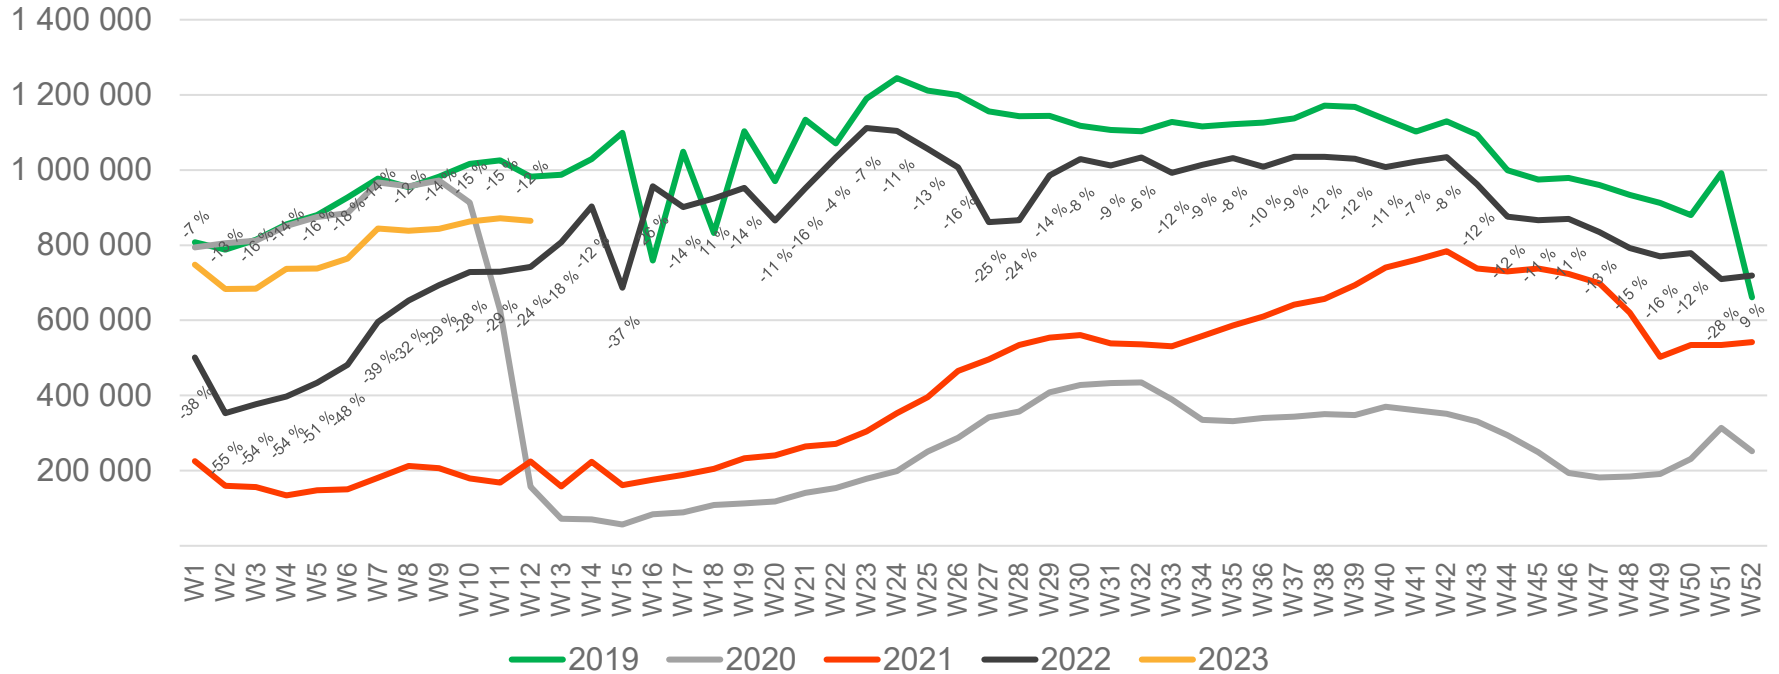

Passenger numbers per week

Preliminary figures

- The figures for the previous week are preliminary. It takes some time for all passenger numbers to be reported, so the figures for the previous week may be 1-2% lower than the final figures.
- The figures are taken from Avinor's traffic database.
- Week 1 2019 include numbers from 2018 (31/12 2018)
Week 1 2020 include numbers from 2019 (30-31/12 2019)
Week 52 2021 include numbers from 2022 (1-2/1 2022)
Week 52 2022 include numbers from 2023 (1/1 2023)

Top 10 airports, total week 12

Airport	2019	2020	2021	2022	2023	2023 vs. 2019		2023 vs. 2022	
						Change	Change %	Change	Change %
Bardufoss	3 331	1 716	2 986	2 756	3 488	157	5 %	732	27 %
Bergen/Flesland	108 027	16 590	35 581	95 373	106 753	-1 274	-1 %	11 380	12 %
Bodø	32 776	5 614	11 174	28 635	32 481	-295	-1 %	3 846	13 %
Harstad/Narvik/Evenes	13 991	3 040	5 312	13 455	13 690	-301	-2 %	235	2 %
Kristiansand/Kjevik	19 691	2 812	4 732	12 463	15 487	-4 204	-21 %	3 024	24 %
Oslo/Gardermoen	517 725	86 208	73 925	358 987	432 995	-84 730	-16 %	74 008	21 %
Stavanger/Sola	75 518	8 595	16 889	56 417	67 132	-8 386	-11 %	10 715	19 %
Tromsø/Langnes	46 731	7 914	16 809	41 479	43 767	-2 964	-6 %	2 288	6 %
Trondheim/Værnes	84 050	11 107	24 764	68 308	77 917	-6 133	-7 %	9 609	14 %
Ålesund/Vigra	20 976	2 268	4 959	15 428	18 238	-2 738	-13 %	2 810	18 %

Passengers Avinor total per day, week 12

The change is measured from 2019.

Passengers Avinor total per week

• Week 1 2019 is 31/12-18 – 6/1-19. week 1 2020 is 30/12-19 – 5/1-20. Week 52 2021 is 27/12-21 – 2/1-22. Week 52 2022 is 26/12-22 – 1/1-23.

Passengers Avinor international per week

• Week 1 2019 is 31/12-18 – 6/1-19. week 1 2020 is 30/12-19 – 5/1-20. Week 52 2021 is 27/12-21 – 2/1-22. Week 52 2022 is 26/12-22 – 1/1-23.

Passengers Avinor domestic per week