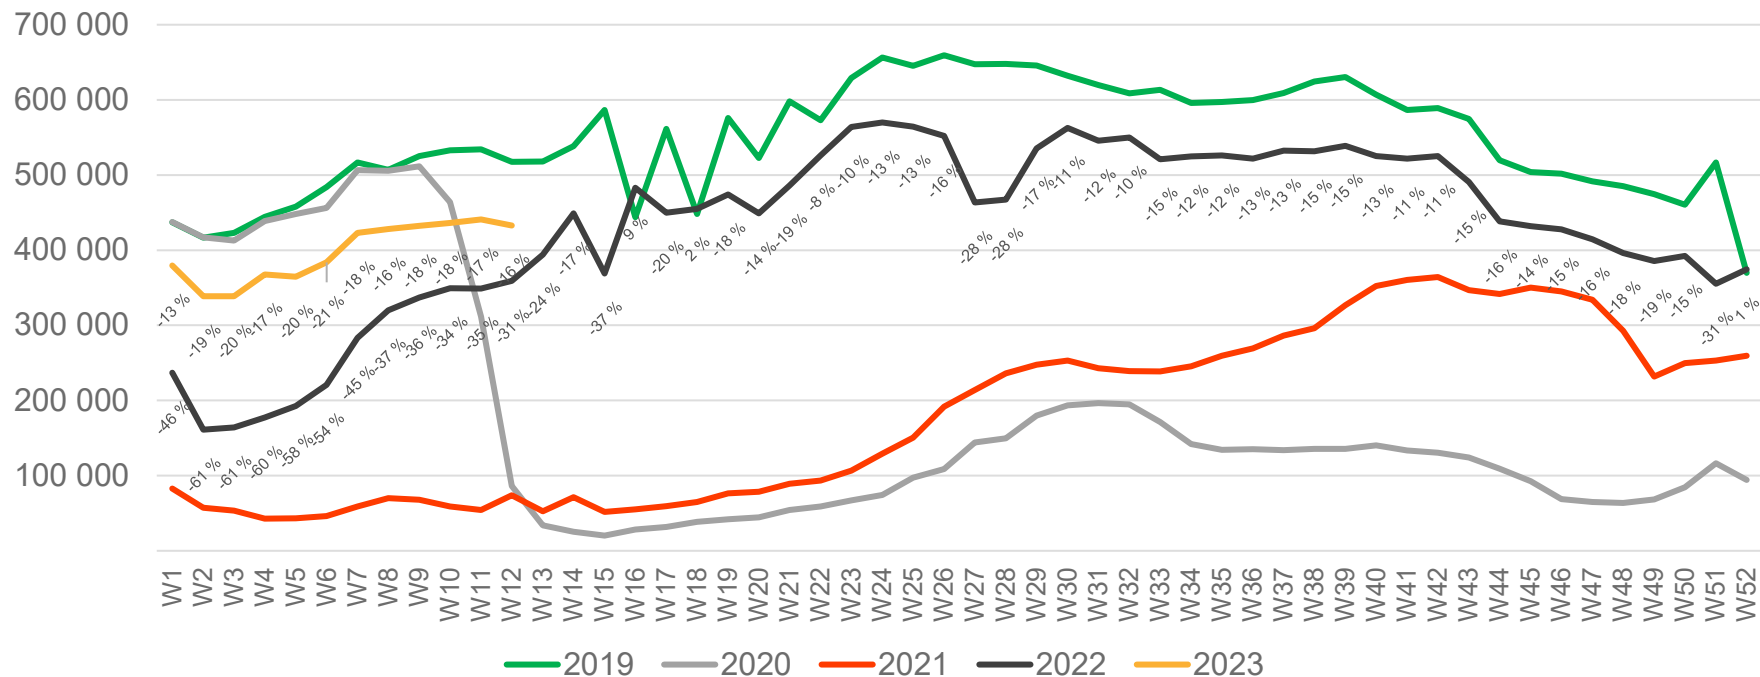

Passengers Avinor total per day, week 12

The change is measured from 2019.

Passengers Avinor total per week

• Week 1 2019 is 31/12-18 – 6/1-19. week 1 2020 is 30/12-19 – 5/1-20. Week 52 2021 is 27/12-21 – 2/1-22. Week 52 2022 is 26/12-22 – 1/1-23.

Passengers Avinor international per week

• Week 1 2019 is 31/12-18 – 6/1-19. week 1 2020 is 30/12-19 – 5/1-20. Week 52 2021 is 27/12-21 – 2/1-22. Week 52 2022 is 26/12-22 – 1/1-23.

Passengers Avinor domestic per week

• Week 1 2019 is 31/12-18 – 6/1-19. week 1 2020 is 30/12-19 – 5/1-20. Week 52 2021 is 27/12-21 – 2/1-22. Week 52 2022 is 26/12-22 – 1/1-23.

Passengers OSL total per day, week 12

The change is measured from 2019.

Passengers OSL total per week

• Week 1 2019 is 31/12-18 – 6/1-19. week 1 2020 is 30/12-19 – 5/1-20. Week 52 2021 is 27/12-21 – 2/1-22. Week 52 2022 is 26/12-22 – 1/1-23.

Passengers OSL international per week