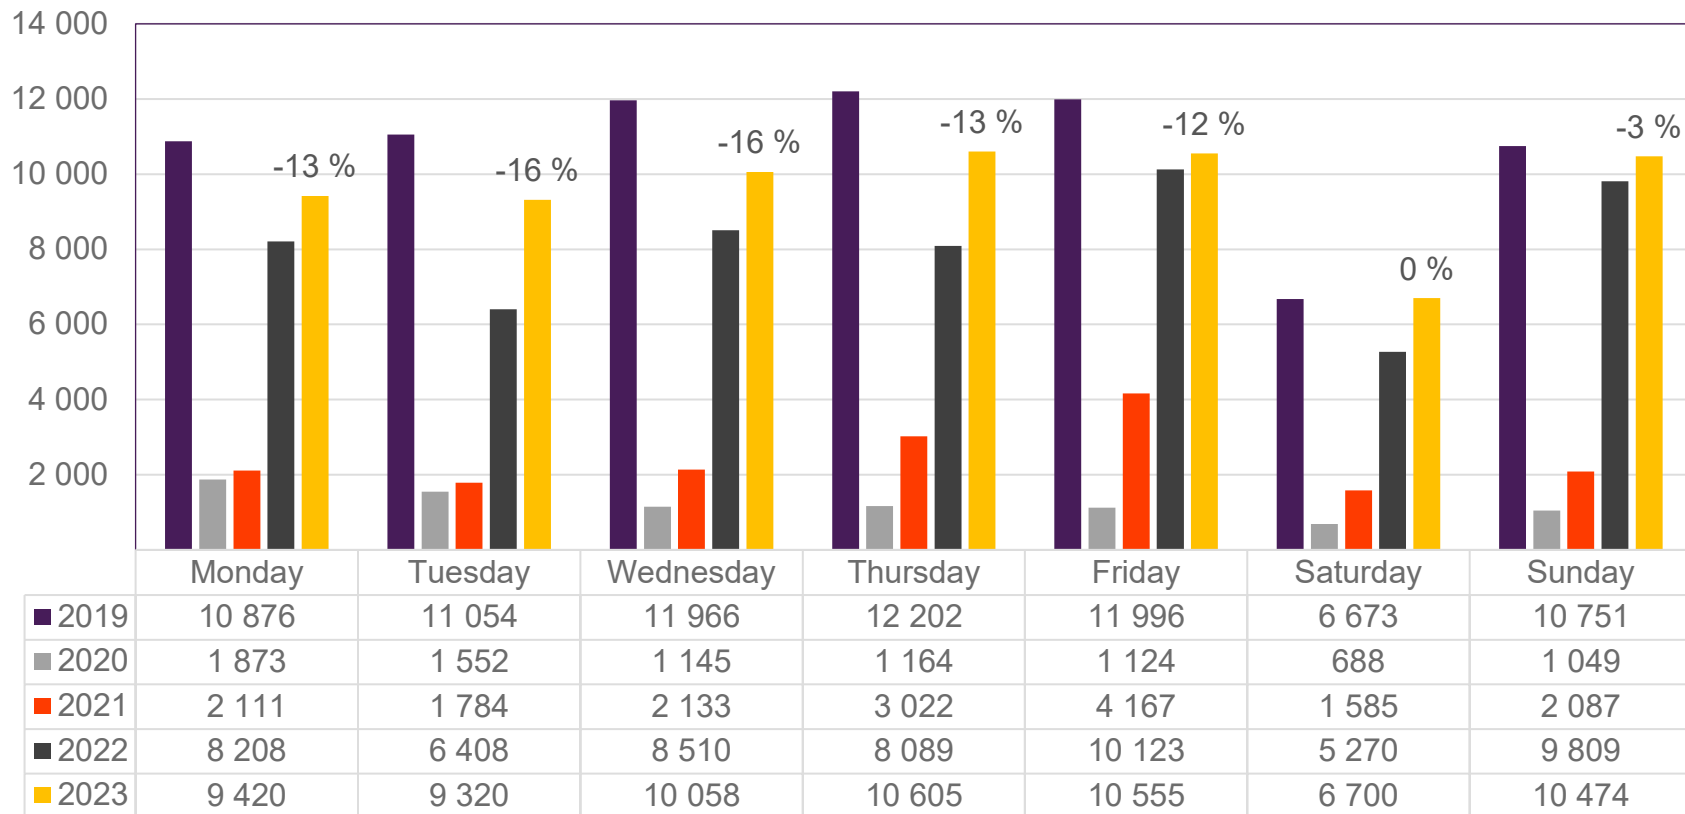

Passengers BGO total per day, week 12

The change is measured from 2019.

Passengers BGO total per week

• Week 1 2019 is 31/12-18 – 6/1-19. week 1 2020 is 30/12-19 – 5/1-20. Week 52 2021 is 27/12-21 – 2/1-22. Week 52 2022 is 26/12-22 – 1/1-23.

Passengers BGO international per week

• Week 1 2019 is 31/12-18 – 6/1-19. week 1 2020 is 30/12-19 – 5/1-20. Week 52 2021 is 27/12-21 – 2/1-22. Week 52 2022 is 26/12-22 – 1/1-23.

Passengers BGO domestic per week

• Week 1 2019 is 31/12-18 – 6/1-19. week 1 2020 is 30/12-19 – 5/1-20. Week 52 2021 is 27/12-21 – 2/1-22. Week 52 2022 is 26/12-22 – 1/1-23.

Passengers SVG total per day, week 12

The change is measured from 2019.

Passengers SVG total per week

• Week 1 2019 is 31/12-18 – 6/1-19. week 1 2020 is 30/12-19 – 5/1-20. Week 52 2021 is 27/12-21 – 2/1-22. Week 52 2022 is 26/12-22 – 1/1-23.

Passengers SVG international per week