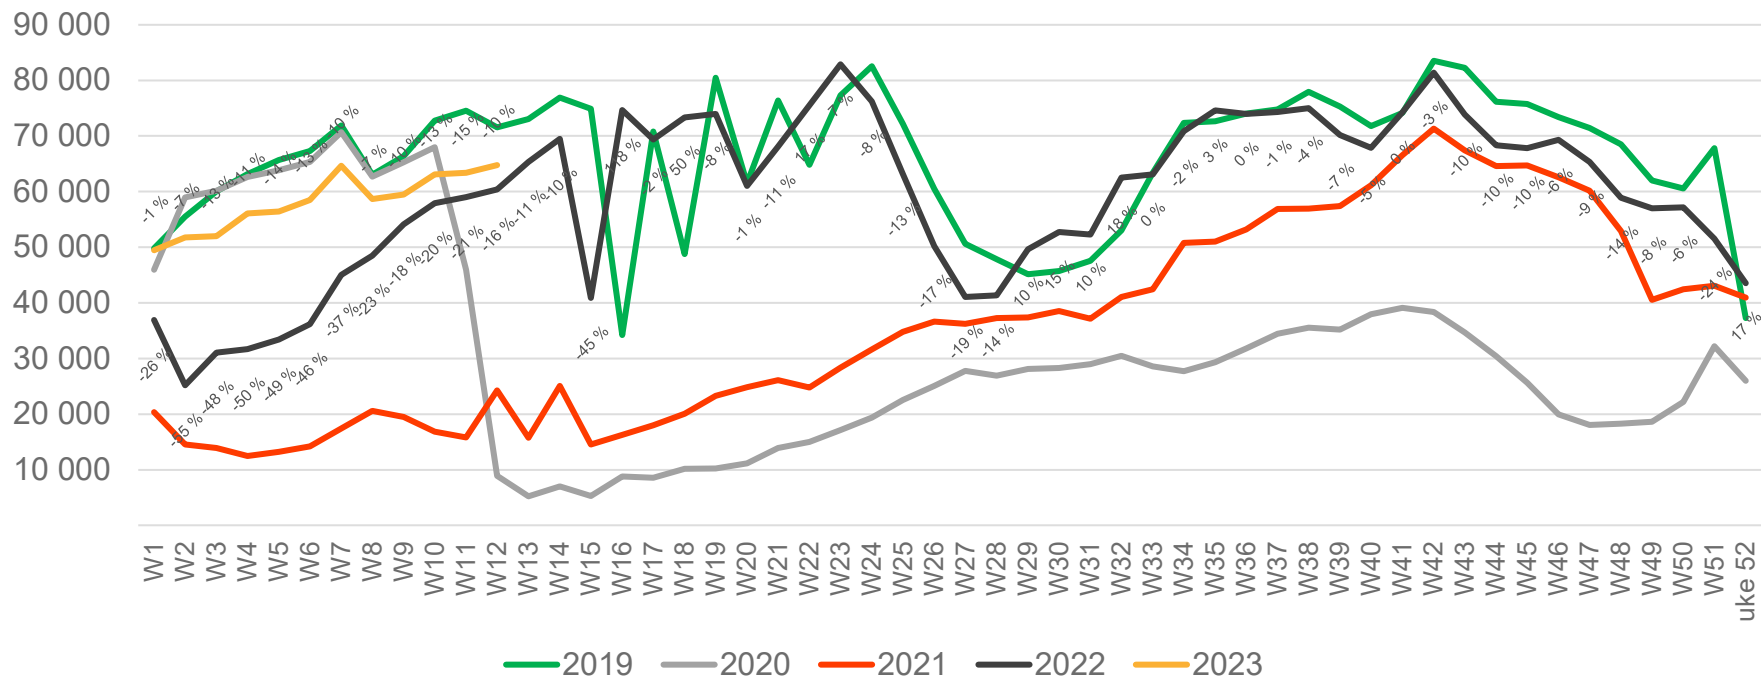

Passengers SVG total per week

• Week 1 2019 is 31/12-18 – 6/1-19. week 1 2020 is 30/12-19 – 5/1-20. Week 52 2021 is 27/12-21 – 2/1-22. Week 52 2022 is 26/12-22 – 1/1-23.

Passengers SVG international per week

• Week 1 2019 is 31/12-18 – 6/1-19. week 1 2020 is 30/12-19 – 5/1-20. Week 52 2021 is 27/12-21 – 2/1-22. Week 52 2022 is 26/12-22 – 1/1-23.

Passengers SVG domestic per week

• Week 1 2019 is 31/12-18 – 6/1-19. week 1 2020 is 30/12-19 – 5/1-20. Week 52 2021 is 27/12-21 – 2/1-22. Week 52 2022 is 26/12-22 – 1/1-23.

Passengers TRD total per day, week 12

The change is measured from 2019.

Passengers TRD total per week

• Week 1 2019 is 31/12-18 – 6/1-19. week 1 2020 is 30/12-19 – 5/1-20. Week 52 2021 is 27/12-21 – 2/1-22. Week 52 2022 is 26/12-22 – 1/1-23.

Passengers TRD international per week

• Week 1 2019 is 31/12-18 – 6/1-19. week 1 2020 is 30/12-19 – 5/1-20. Week 52 2021 is 27/12-21 – 2/1-22. Week 52 2022 is 26/12-22 – 1/1-23.

Passengers TRD domestic per week