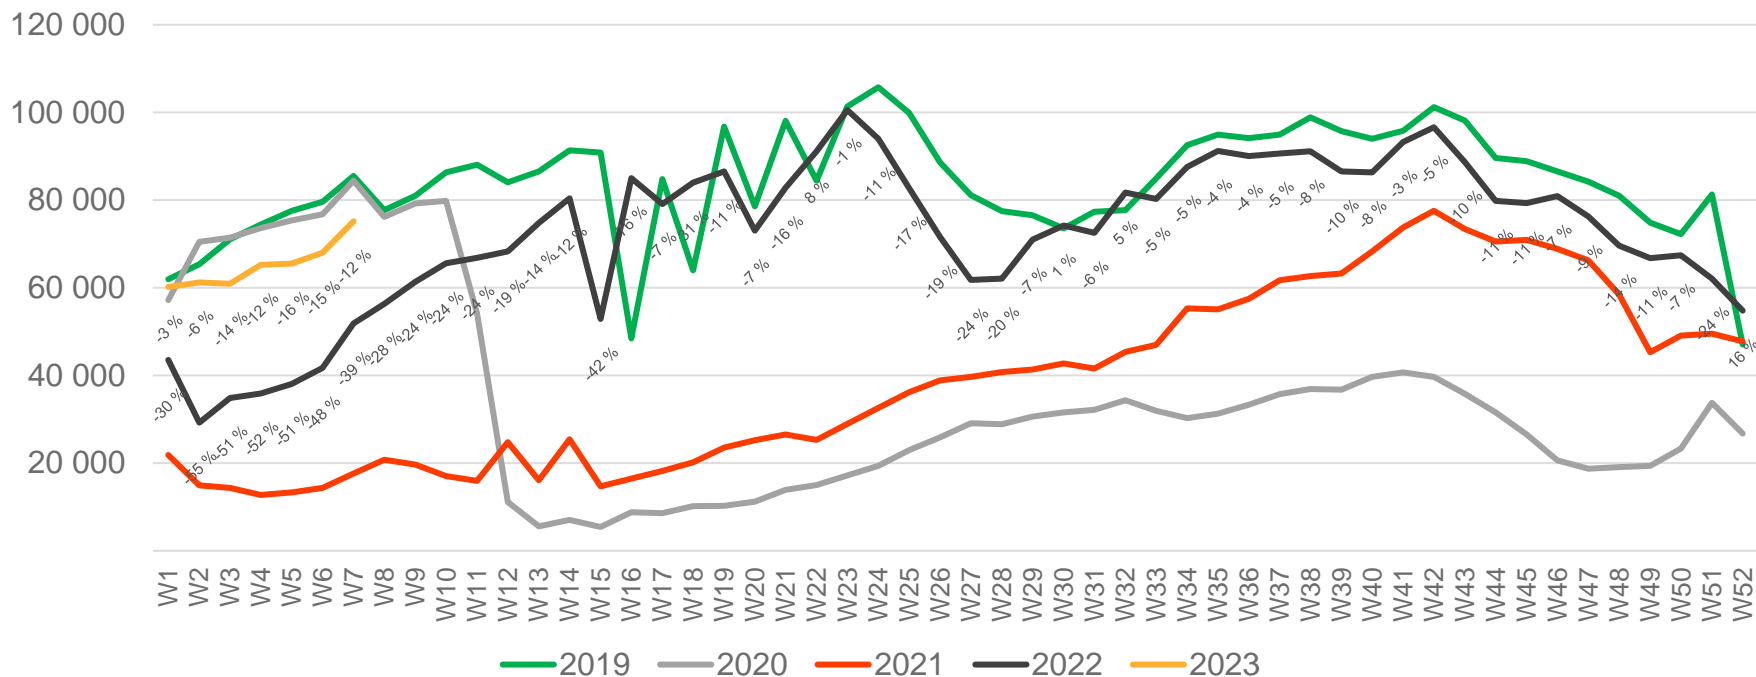

Passengers TRD total per week

• Week 1 2019 is 31/12-18 – 6/1-19. Week 1 2020 is 30/12-19 – 5/1-20. Week 52 2021 is 27/12-21 – 2/1-22. Week 52 2022 is 26/12-22 – 1/1-23.