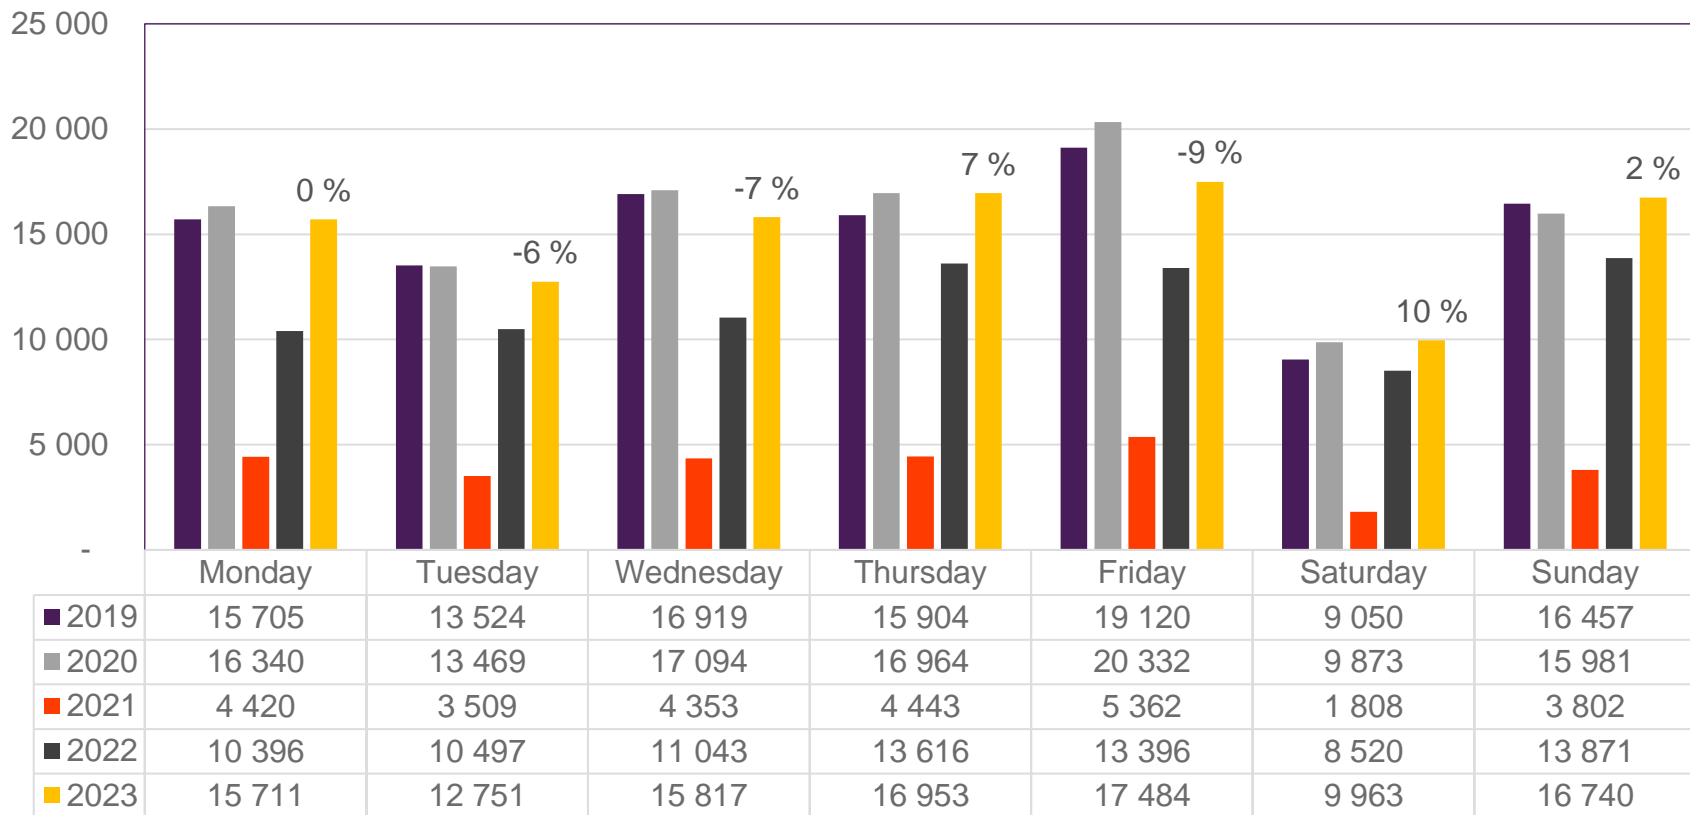

The change is measured from 2019.

Passengers OSL total per week

• Week 1 2019 is 31/12-18 – 6/1-19. Week 1 2020 is 30/12-19 – 5/1-20. Week 52 2021 is 27/12-21 – 2/1-22. Week 52 2022 is 26/12-22 – 1/1-23.

Passengers OSL international per week

• Week 1 2019 is 31/12-18 – 6/1-19. Week 1 2020 is 30/12-19 – 5/1-20. Week 52 2021 is 27/12-21 – 2/1-22. Week 52 2022 is 26/12-22 – 1/1-23.

Passengers OSL domestic per week

• Week 1 2019 is 31/12-18 – 6/1-19. Week 1 2020 is 30/12-19 – 5/1-20. Week 52 2021 is 27/12-21 – 2/1-22. Week 52 2022 is 26/12-22 – 1/1-23.

Passengers BGO total per day, week 7

The change is measured from 2019.

Passengers BGO total per week

• Week 1 2019 is 31/12-18 – 6/1-19. Week 1 2020 is 30/12-19 – 5/1-20. Week 52 2021 is 27/12-21 – 2/1-22. Week 52 2022 is 26/12-22 – 1/1-23.

Passengers BGO international per week