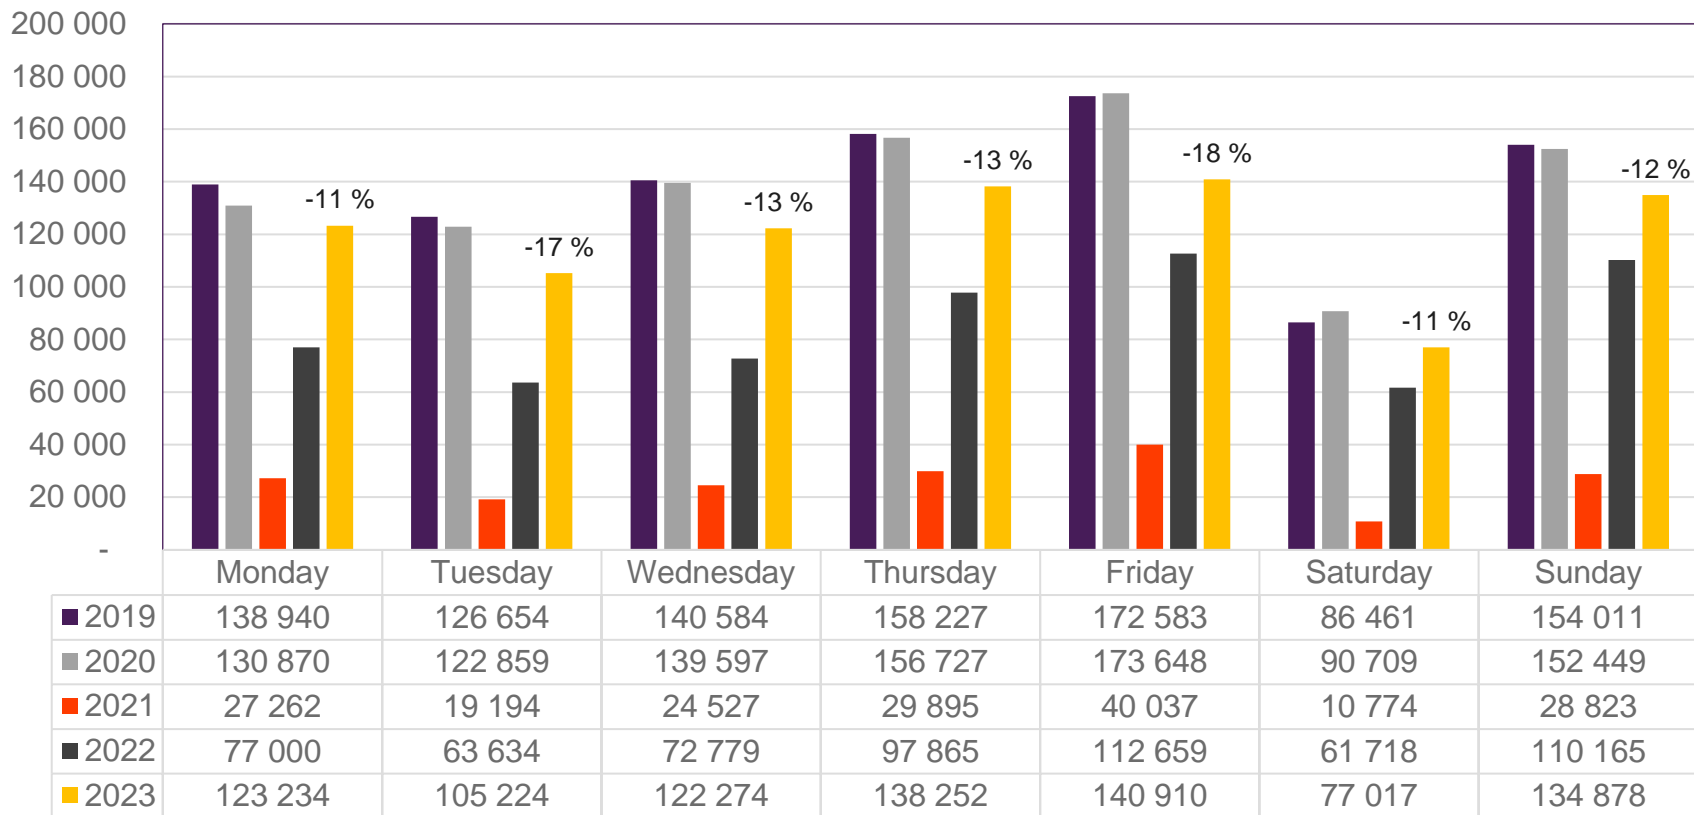

Passenger numbers per week

Preliminary figures

- The figures for the previous week are preliminary. It takes some time for all passenger numbers to be reported, so the figures for the previous week may be 1-2% lower than the final figures.
- The figures are taken from Avinor's traffic database.
- Week 1 2019 include numbers from 2018 (31/12 2018)
Week 1 2020 include numbers from 2019 (30-31/12 2019)
Week 52 2021 include numbers from 2022 (1-2/1 2022)
Week 52 2022 include numbers from 2023 (1/1 2023)

Passengers Avinor total per day, week

The change is measured from 2019.

Passengers Avinor total per week

• Week 1 2019 is 31/12-18 – 6/1-19. Week 1 2020 is 30/12-19 – 5/1-20. Week 52 2021 is 27/12-21 – 2/1-22. Week 52 2022 is 26/12-22 – 1/1-23.

Passengers TRD total per week

• Week 1 2019 is 31/12-18 – 6/1-19. Week 1 2020 is 30/12-19 – 5/1-20. Week 52 2021 is 27/12-21 – 2/1-22. Week 52 2022 is 26/12-22 – 1/1-23.

Passengers TRD international per week

• Week 1 2019 is 31/12-18 – 6/1-19. Week 1 2020 is 30/12-19 – 5/1-20. Week 52 2021 is 27/12-21 – 2/1-22. Week 52 2022 is 26/12-22 – 1/1-23.

Passengers TRD domestic per week

• Week 1 2019 is 31/12-18 – 6/1-19. Week 1 2020 is 30/12-19 – 5/1-20. Week 52 2021 is 27/12-21 – 2/1-22. Week 52 2022 is 26/12-22 – 1/1-23.