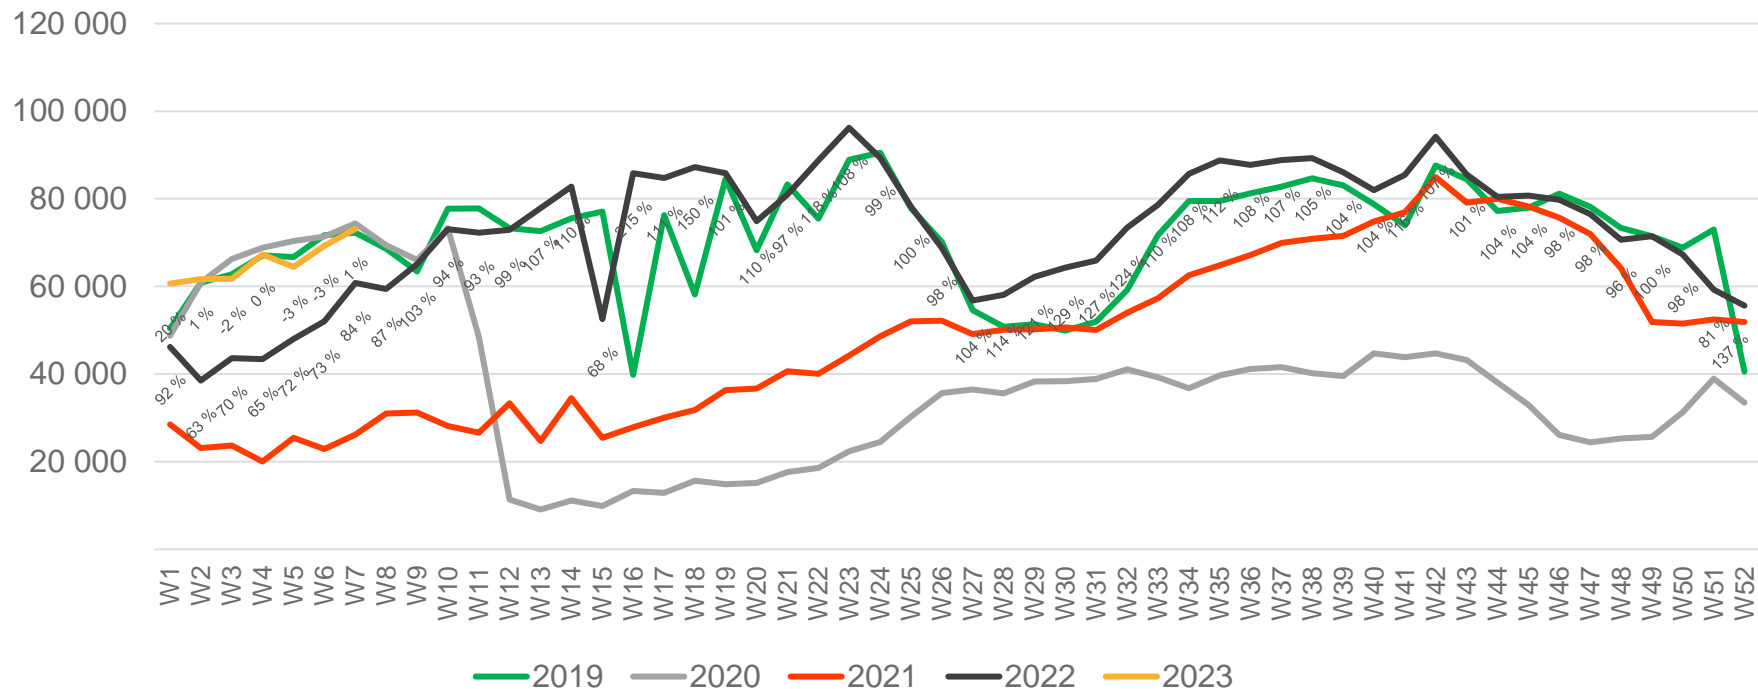

• Week 1 2019 is 31/12-18 – 6/1-19. Week 1 2020 is 30/12-19 – 5/1-20. Week 52 2021 is 27/12-21 – 2/1-22. Week 52 2022 is 26/12-22 – 1/1-23.

Passengers BGO total per day, week 7

The change is measured from 2019.

Passengers BGO total per week

• Week 1 2019 is 31/12-18 – 6/1-19. Week 1 2020 is 30/12-19 – 5/1-20. Week 52 2021 is 27/12-21 – 2/1-22. Week 52 2022 is 26/12-22 – 1/1-23.

Passengers BGO international per week

• Week 1 2019 is 31/12-18 – 6/1-19. Week 1 2020 is 30/12-19 – 5/1-20. Week 52 2021 is 27/12-21 – 2/1-22. Week 52 2022 is 26/12-22 – 1/1-23.

Passengers BGO domestic per week

• Week 1 2019 is 31/12-18 – 6/1-19. Week 1 2020 is 30/12-19 – 5/1-20. Week 52 2021 is 27/12-21 – 2/1-22. Week 52 2022 is 26/12-22 – 1/1-23.

Passengers SVG total per day, week 7

The change is measured from 2019.

Passengers SVG total per week

• Week 1 2019 is 31/12-18 – 6/1-19. Week 1 2020 is 30/12-19 – 5/1-20. Week 52 2021 is 27/12-21 – 2/1-22. Week 52 2022 is 26/12-22 – 1/1-23.