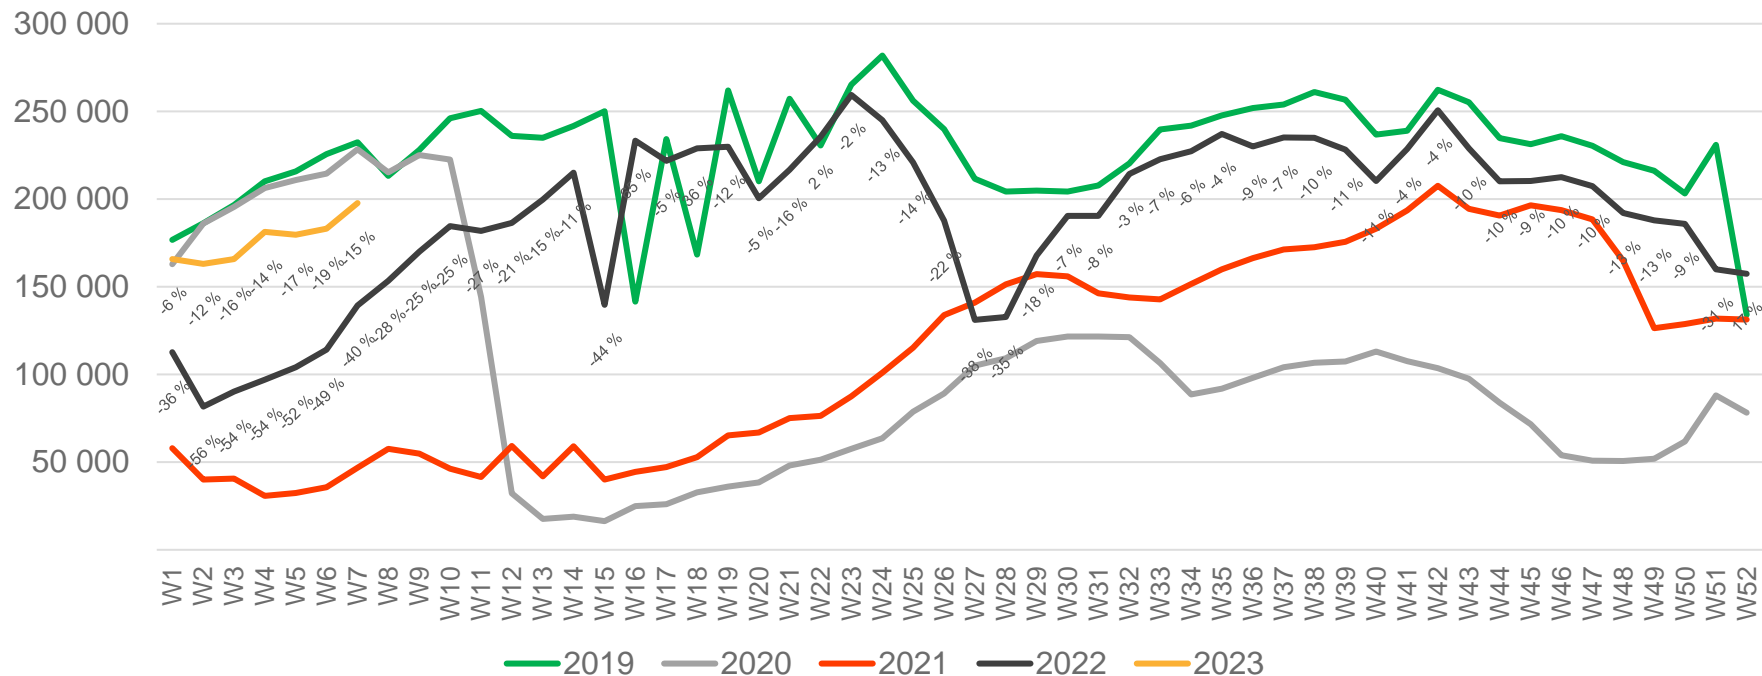

Passengers Avinor domestic per week

• Week 1 2019 is 31/12-18 – 6/1-19. Week 1 2020 is 30/12-19 – 5/1-20. Week 52 2021 is 27/12-21 – 2/1-22. Week 52 2022 is 26/12-22 – 1/1-23.

Passengers OSL total per day, week 7

The change is measured from 2019.

Passengers OSL total per week

• Week 1 2019 is 31/12-18 – 6/1-19. Week 1 2020 is 30/12-19 – 5/1-20. Week 52 2021 is 27/12-21 – 2/1-22. Week 52 2022 is 26/12-22 – 1/1-23.

Passengers OSL international per week

• Week 1 2019 is 31/12-18 – 6/1-19. Week 1 2020 is 30/12-19 – 5/1-20. Week 52 2021 is 27/12-21 – 2/1-22. Week 52 2022 is 26/12-22 – 1/1-23.

Passengers OSL domestic per week

• Week 1 2019 is 31/12-18 – 6/1-19. Week 1 2020 is 30/12-19 – 5/1-20. Week 52 2021 is 27/12-21 – 2/1-22. Week 52 2022 is 26/12-22 – 1/1-23.

Passengers BGO total per day, week 7

The change is measured from 2019.