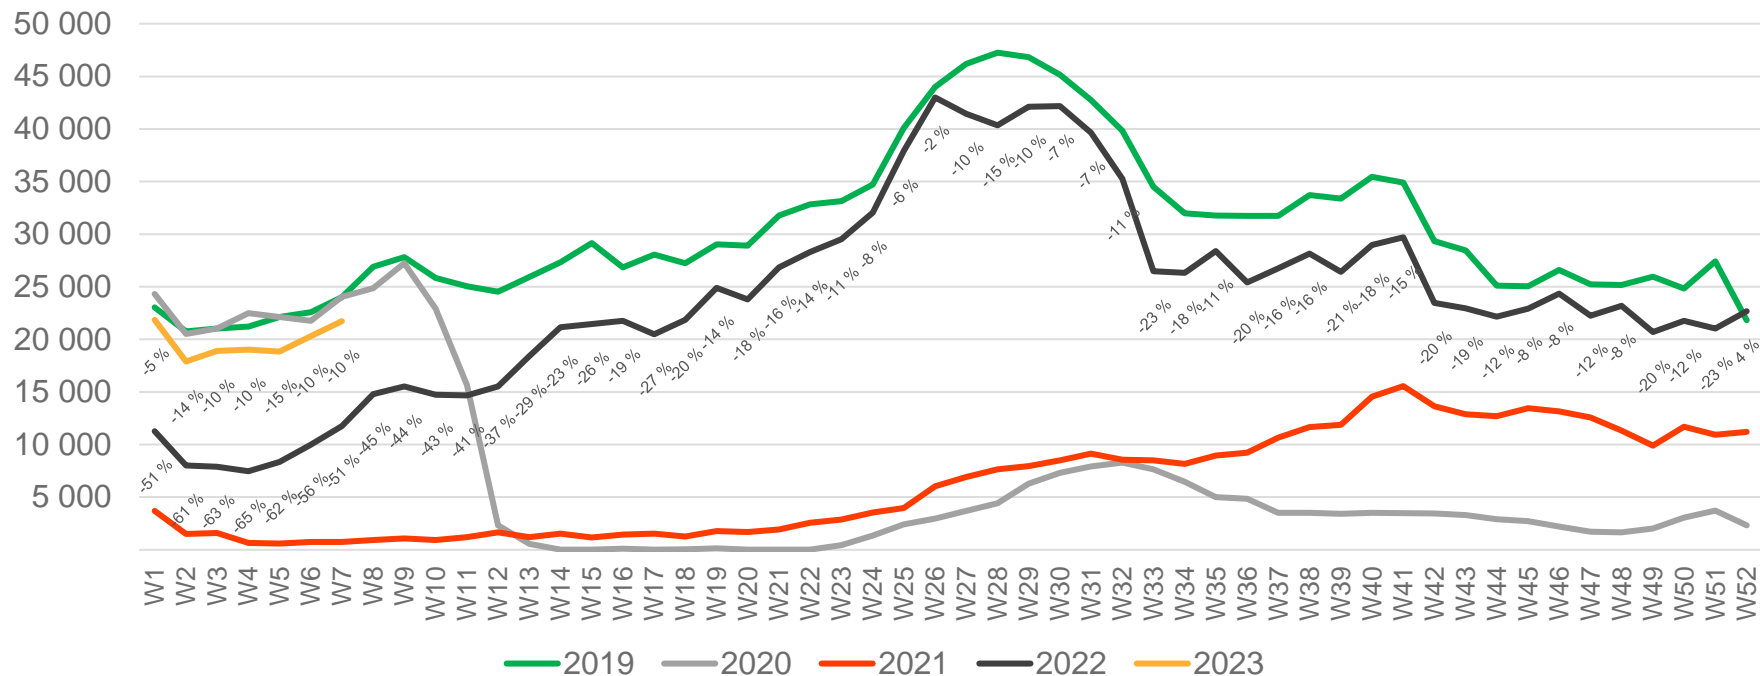

Passengers BGO total per week

• Week 1 2019 is 31/12-18 – 6/1-19. Week 1 2020 is 30/12-19 – 5/1-20. Week 52 2021 is 27/12-21 – 2/1-22. Week 52 2022 is 26/12-22 – 1/1-23.

Passengers BGO international per week

• Week 1 2019 is 31/12-18 – 6/1-19. Week 1 2020 is 30/12-19 – 5/1-20. Week 52 2021 is 27/12-21 – 2/1-22. Week 52 2022 is 26/12-22 – 1/1-23.

Passengers BGO domestic per week

• Week 1 2019 is 31/12-18 – 6/1-19. Week 1 2020 is 30/12-19 – 5/1-20. Week 52 2021 is 27/12-21 – 2/1-22. Week 52 2022 is 26/12-22 – 1/1-23.

Passengers SVG total per day, week 7

The change is measured from 2019.

Passengers SVG total per week

• Week 1 2019 is 31/12-18 – 6/1-19. Week 1 2020 is 30/12-19 – 5/1-20. Week 52 2021 is 27/12-21 – 2/1-22. Week 52 2022 is 26/12-22 – 1/1-23.

Passengers SVG international per week

• Week 1 2019 is 31/12-18 – 6/1-19. Week 1 2020 is 30/12-19 – 5/1-20. Week 52 2021 is 27/12-21 – 2/1-22. Week 52 2022 is 26/12-22 – 1/1-23.

Passengers SVG domestic per week