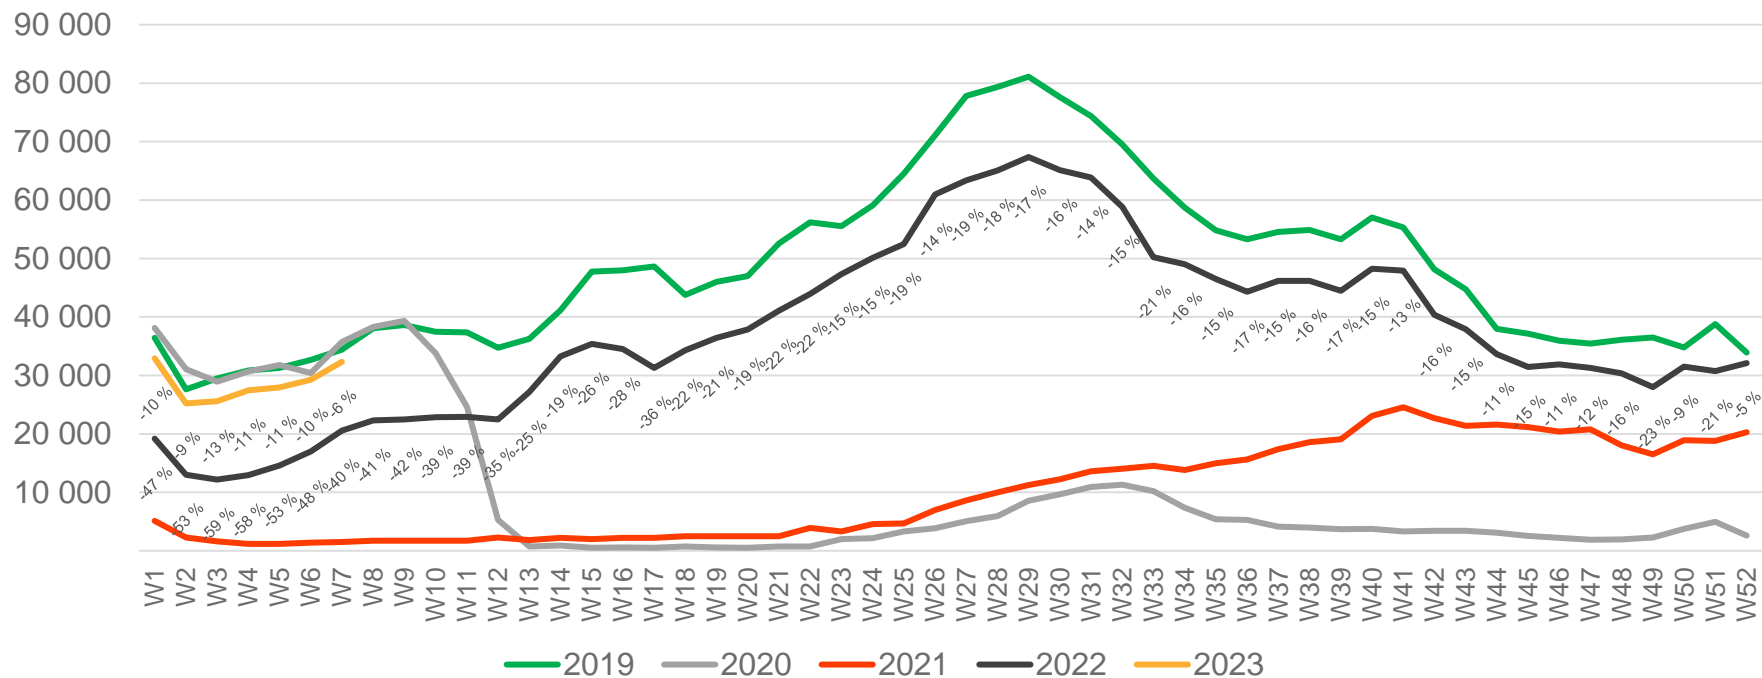

Passengers OSL international per week

• Week 1 2019 is 31/12-18 – 6/1-19. Week 1 2020 is 30/12-19 – 5/1-20. Week 52 2021 is 27/12-21 – 2/1-22. Week 52 2022 is 26/12-22 – 1/1-23.

Passengers OSL domestic per week

• Week 1 2019 is 31/12-18 – 6/1-19. Week 1 2020 is 30/12-19 – 5/1-20. Week 52 2021 is 27/12-21 – 2/1-22. Week 52 2022 is 26/12-22 – 1/1-23.

Passengers BGO total per day, week 7

The change is measured from 2019.

Passengers BGO total per week

• Week 1 2019 is 31/12-18 – 6/1-19. Week 1 2020 is 30/12-19 – 5/1-20. Week 52 2021 is 27/12-21 – 2/1-22. Week 52 2022 is 26/12-22 – 1/1-23.

Passengers BGO international per week

• Week 1 2019 is 31/12-18 – 6/1-19. Week 1 2020 is 30/12-19 – 5/1-20. Week 52 2021 is 27/12-21 – 2/1-22. Week 52 2022 is 26/12-22 – 1/1-23.

Passengers BGO domestic per week

• Week 1 2019 is 31/12-18 – 6/1-19. Week 1 2020 is 30/12-19 – 5/1-20. Week 52 2021 is 27/12-21 – 2/1-22. Week 52 2022 is 26/12-22 – 1/1-23.