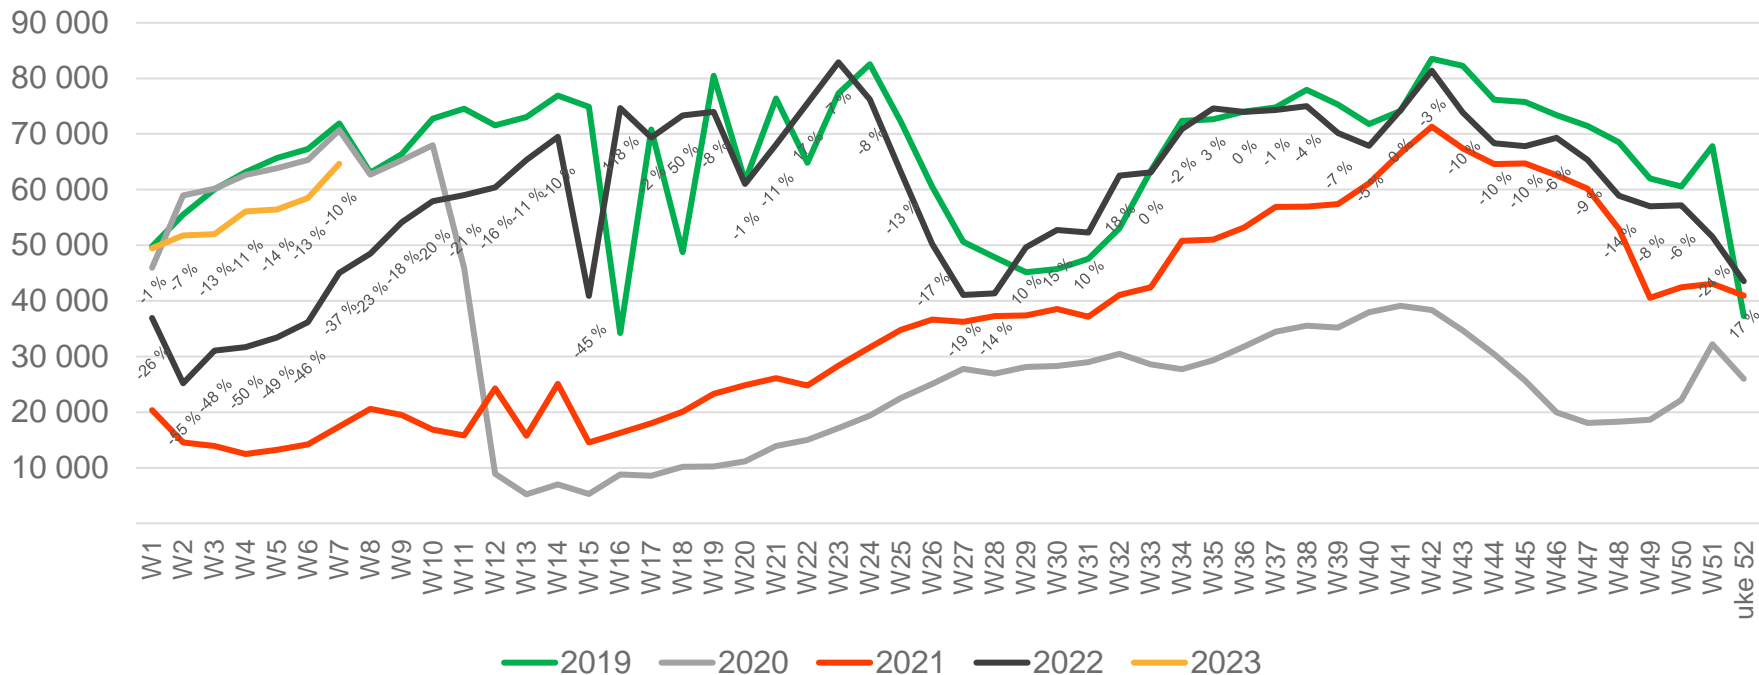

Passengers SVG international per week

• Week 1 2019 is 31/12-18 – 6/1-19. Week 1 2020 is 30/12-19 – 5/1-20. Week 52 2021 is 27/12-21 – 2/1-22. Week 52 2022 is 26/12-22 – 1/1-23.

Passengers SVG domestic per week

• Week 1 2019 is 31/12-18 – 6/1-19. Week 1 2020 is 30/12-19 – 5/1-20. Week 52 2021 is 27/12-21 – 2/1-22. Week 52 2022 is 26/12-22 – 1/1-23.

Passengers TRD total per day, week 7

The change is measured from 2019.

Passengers TRD total per week

• Week 1 2019 is 31/12-18 – 6/1-19. Week 1 2020 is 30/12-19 – 5/1-20. Week 52 2021 is 27/12-21 – 2/1-22. Week 52 2022 is 26/12-22 – 1/1-23.

Passengers TRD international per week

• Week 1 2019 is 31/12-18 – 6/1-19. Week 1 2020 is 30/12-19 – 5/1-20. Week 52 2021 is 27/12-21 – 2/1-22. Week 52 2022 is 26/12-22 – 1/1-23.

Passengers TRD domestic per week

• Week 1 2019 is 31/12-18 – 6/1-19. Week 1 2020 is 30/12-19 – 5/1-20. Week 52 2021 is 27/12-21 – 2/1-22. Week 52 2022 is 26/12-22 – 1/1-23.