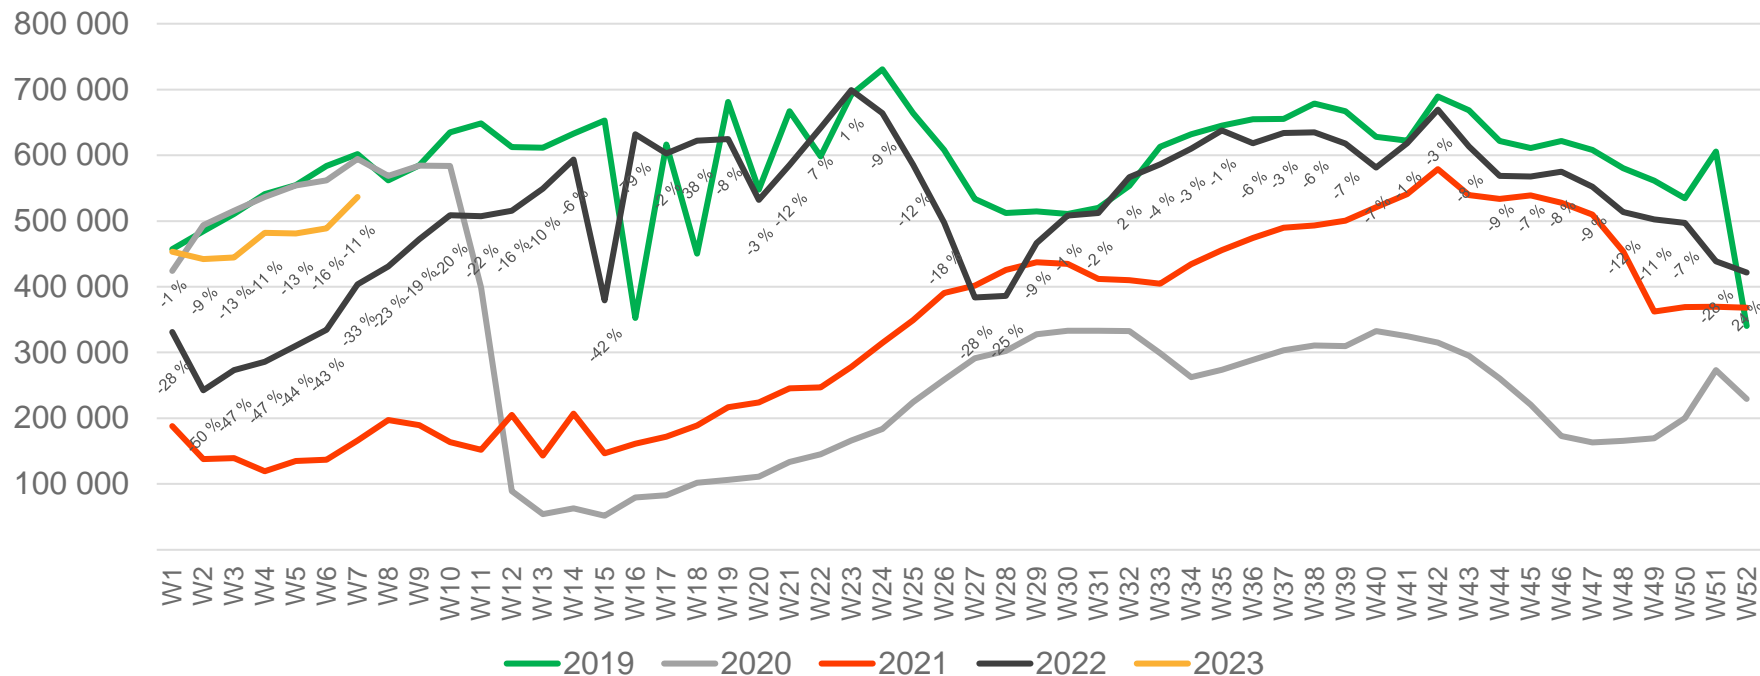

Passenger numbers per week

Preliminary figures

- The figures for the previous week are preliminary. It takes some time for all passenger numbers to be reported, so the figures for the previous week may be 1-2% lower than the final figures.
- The figures are taken from Avinor's traffic database.
- Week 1 2019 include numbers from 2018 (31/12 2018)
Week 1 2020 include numbers from 2019 (30-31/12 2019)
Week 52 2021 include numbers from 2022 (1-2/1 2022)
Week 52 2022 include numbers from 2023 (1/1 2023)

Passengers Avinor total per day, week

The change is measured from 2019.

Passengers Avinor total per week

• Week 1 2019 is 31/12-18 – 6/1-19. Week 1 2020 is 30/12-19 – 5/1-20. Week 52 2021 is 27/12-21 – 2/1-22. Week 52 2022 is 26/12-22 – 1/1-23.

Passengers Avinor domestic per week

• Week 1 2019 is 31/12-18 – 6/1-19. Week 1 2020 is 30/12-19 – 5/1-20. Week 52 2021 is 27/12-21 – 2/1-22. Week 52 2022 is 26/12-22 – 1/1-23.

Passengers OSL total per day, week 7

The change is measured from 2019.

Passengers OSL total per week

• Week 1 2019 is 31/12-18 – 6/1-19. Week 1 2020 is 30/12-19 – 5/1-20. Week 52 2021 is 27/12-21 – 2/1-22. Week 52 2022 is 26/12-22 – 1/1-23.