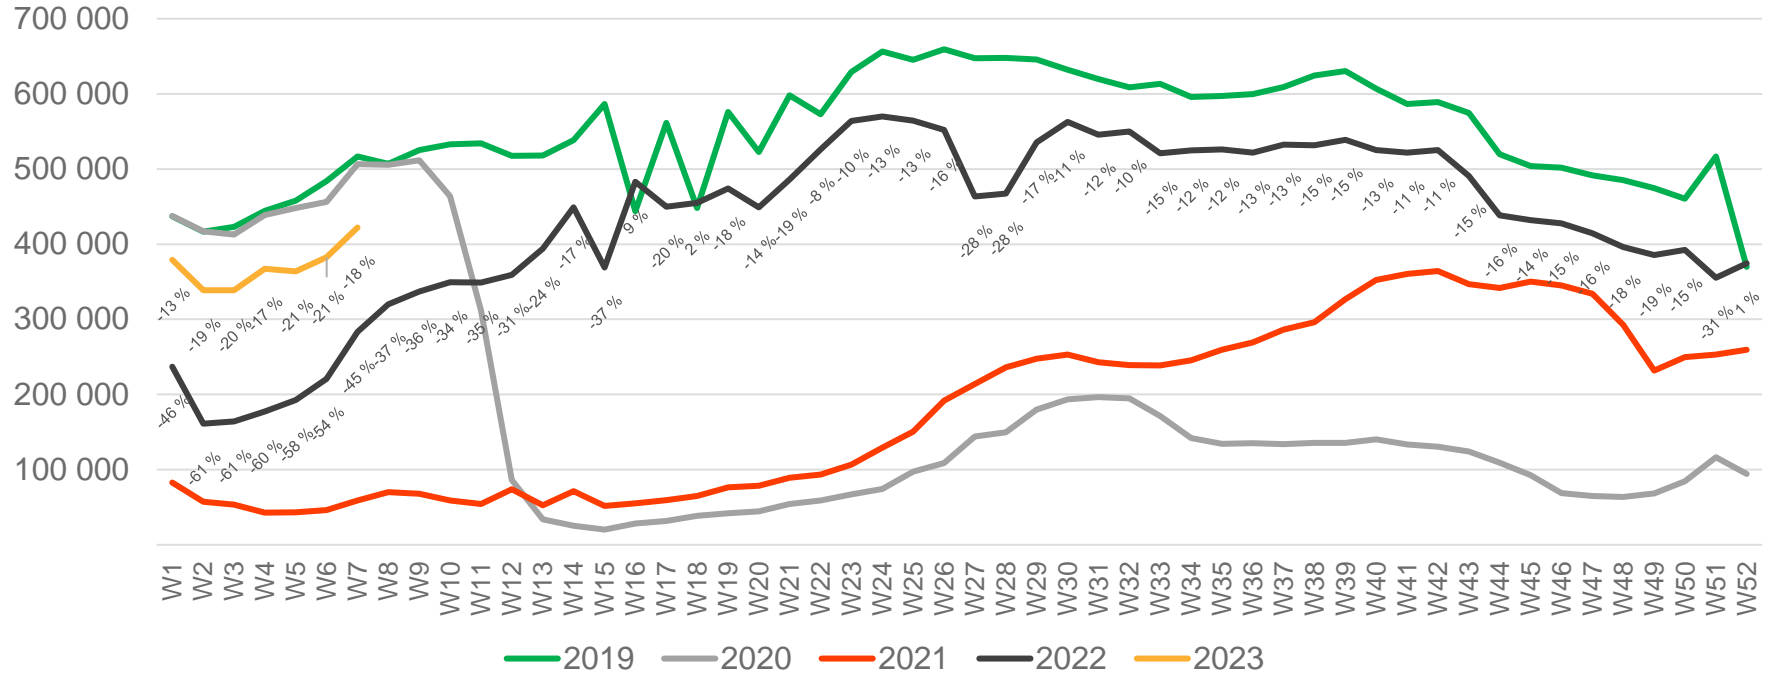

Passengers Avinor total per day, week

The change is measured from 2019.

Passengers Avinor total per week

• Week 1 2019 is 31/12-18 – 6/1-19. Week 1 2020 is 30/12-19 – 5/1-20. Week 52 2021 is 27/12-21 – 2/1-22. Week 52 2022 is 26/12-22 – 1/1-23.

Passengers Avinor domestic per week

• Week 1 2019 is 31/12-18 – 6/1-19. Week 1 2020 is 30/12-19 – 5/1-20. Week 52 2021 is 27/12-21 – 2/1-22. Week 52 2022 is 26/12-22 – 1/1-23.

Passengers OSL total per day, week 7

The change is measured from 2019.

Passengers OSL total per week

• Week 1 2019 is 31/12-18 – 6/1-19. Week 1 2020 is 30/12-19 – 5/1-20. Week 52 2021 is 27/12-21 – 2/1-22. Week 52 2022 is 26/12-22 – 1/1-23.

Passengers OSL international per week

• Week 1 2019 is 31/12-18 – 6/1-19. Week 1 2020 is 30/12-19 – 5/1-20. Week 52 2021 is 27/12-21 – 2/1-22. Week 52 2022 is 26/12-22 – 1/1-23.

Passengers OSL domestic per week