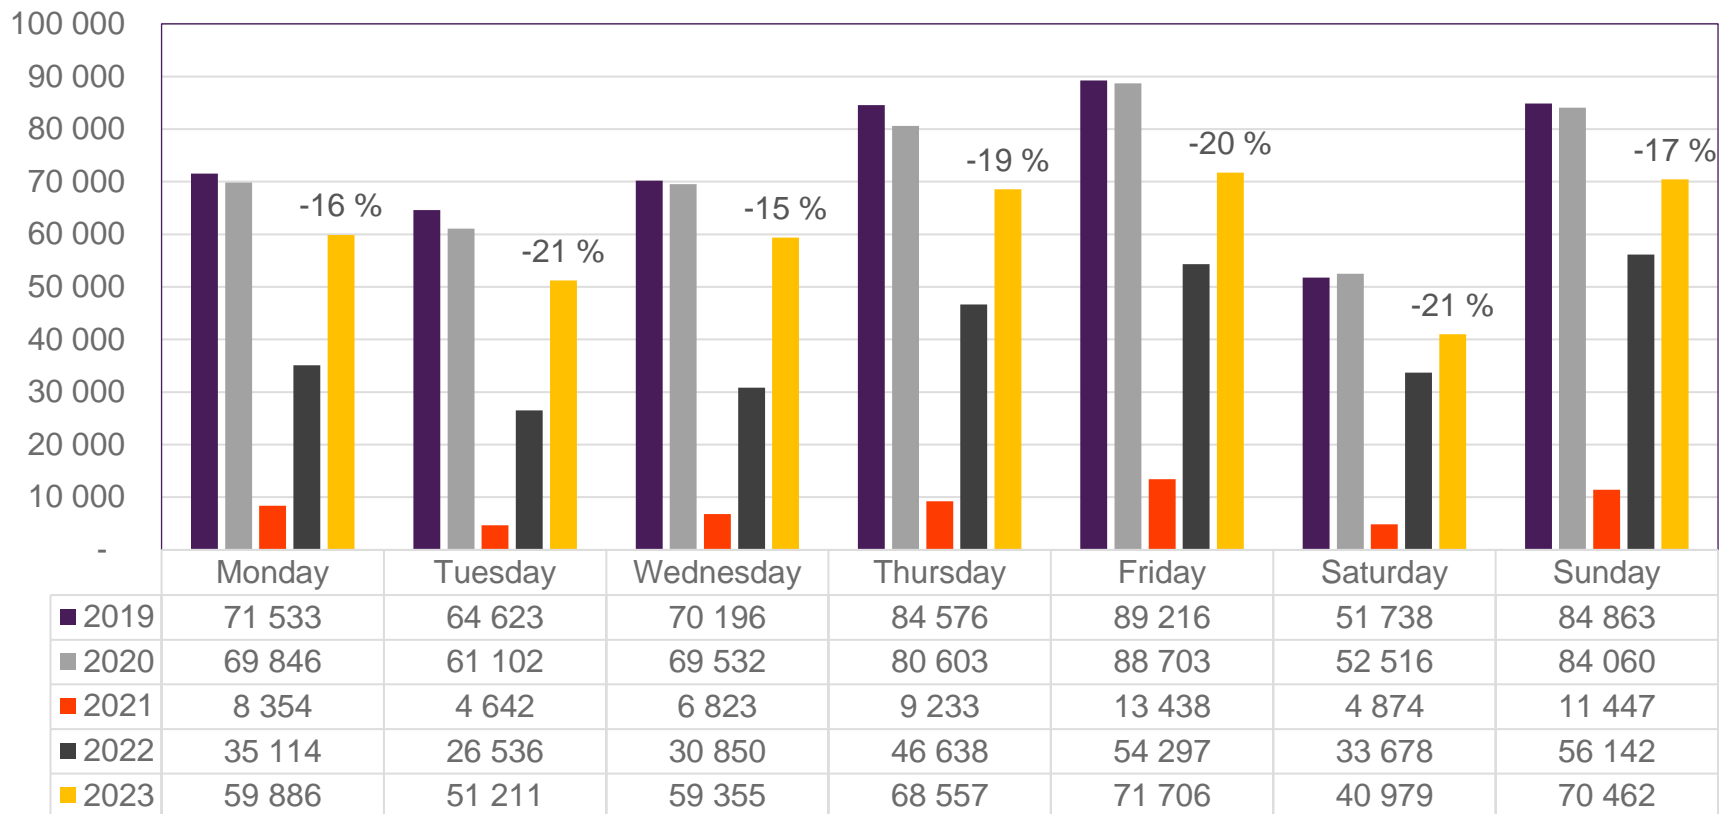

Passengers Avinor total per day, week

The change is measured from 2019.

Passengers Avinor total per week

• Week 1 2019 is 31/12-18 – 6/1-19. Week 1 2020 is 30/12-19 – 5/1-20. Week 52 2021 is 27/12-21 – 2/1-22. Week 52 2022 is 26/12-22 – 1/1-23.

Passengers Avinor domestic per week

• Week 1 2019 is 31/12-18 – 6/1-19. Week 1 2020 is 30/12-19 – 5/1-20. Week 52 2021 is 27/12-21 – 2/1-22. Week 52 2022 is 26/12-22 – 1/1-23.

Passengers OSL total per day, week 7

The change is measured from 2019.

Passengers OSL total per week

• Week 1 2019 is 31/12-18 – 6/1-19. Week 1 2020 is 30/12-19 – 5/1-20. Week 52 2021 is 27/12-21 – 2/1-22. Week 52 2022 is 26/12-22 – 1/1-23.

Passengers TRD total per week

• Week 1 2019 is 31/12-18 – 6/1-19. Week 1 2020 is 30/12-19 – 5/1-20. Week 52 2021 is 27/12-21 – 2/1-22. Week 52 2022 is 26/12-22 – 1/1-23.

Passengers TRD international per week