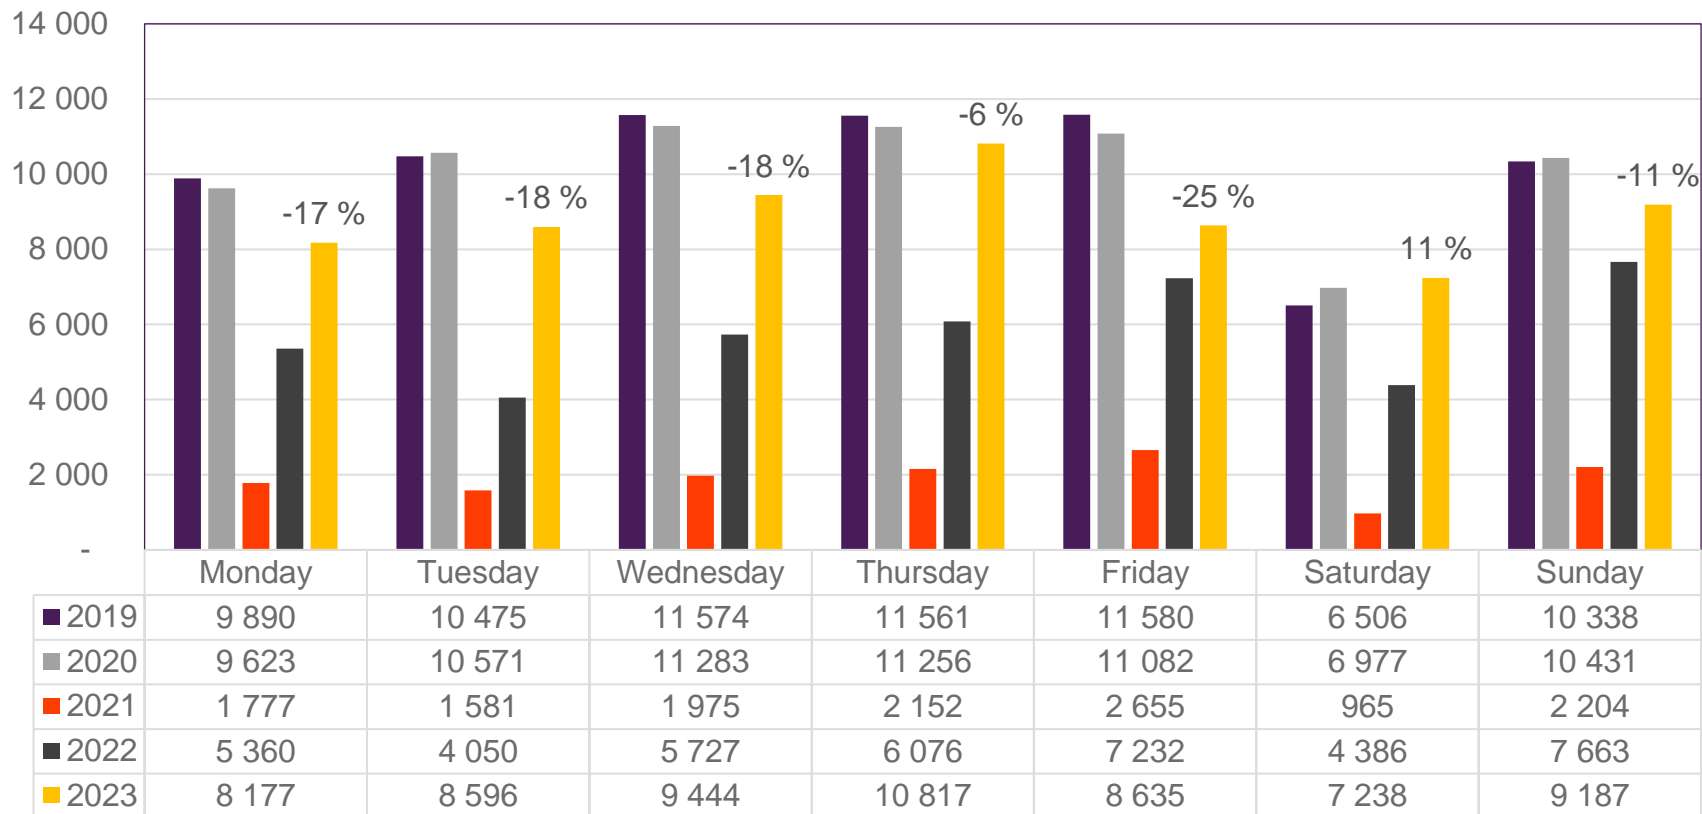

• Week 1 2019 is 31/12-18 – 6/1-19. Week 1 2020 is 30/12-19 – 5/1-20. Week 52 2021 is 27/12-21 – 2/1-22. Week 52 2022 is 26/12-22 – 1/1-23.

Passengers BGO total per day, week 7

The change is measured from 2019.

Passengers BGO total per week

• Week 1 2019 is 31/12-18 – 6/1-19. Week 1 2020 is 30/12-19 – 5/1-20. Week 52 2021 is 27/12-21 – 2/1-22. Week 52 2022 is 26/12-22 – 1/1-23.

Passengers BGO international per week

• Week 1 2019 is 31/12-18 – 6/1-19. Week 1 2020 is 30/12-19 – 5/1-20. Week 52 2021 is 27/12-21 – 2/1-22. Week 52 2022 is 26/12-22 – 1/1-23.

Passengers BGO domestic per week

• Week 1 2019 is 31/12-18 – 6/1-19. Week 1 2020 is 30/12-19 – 5/1-20. Week 52 2021 is 27/12-21 – 2/1-22. Week 52 2022 is 26/12-22 – 1/1-23.

Passengers SVG total per day, week 7

The change is measured from 2019.

Passengers SVG total per week

• Week 1 2019 is 31/12-18 – 6/1-19. Week 1 2020 is 30/12-19 – 5/1-20. Week 52 2021 is 27/12-21 – 2/1-22. Week 52 2022 is 26/12-22 – 1/1-23.