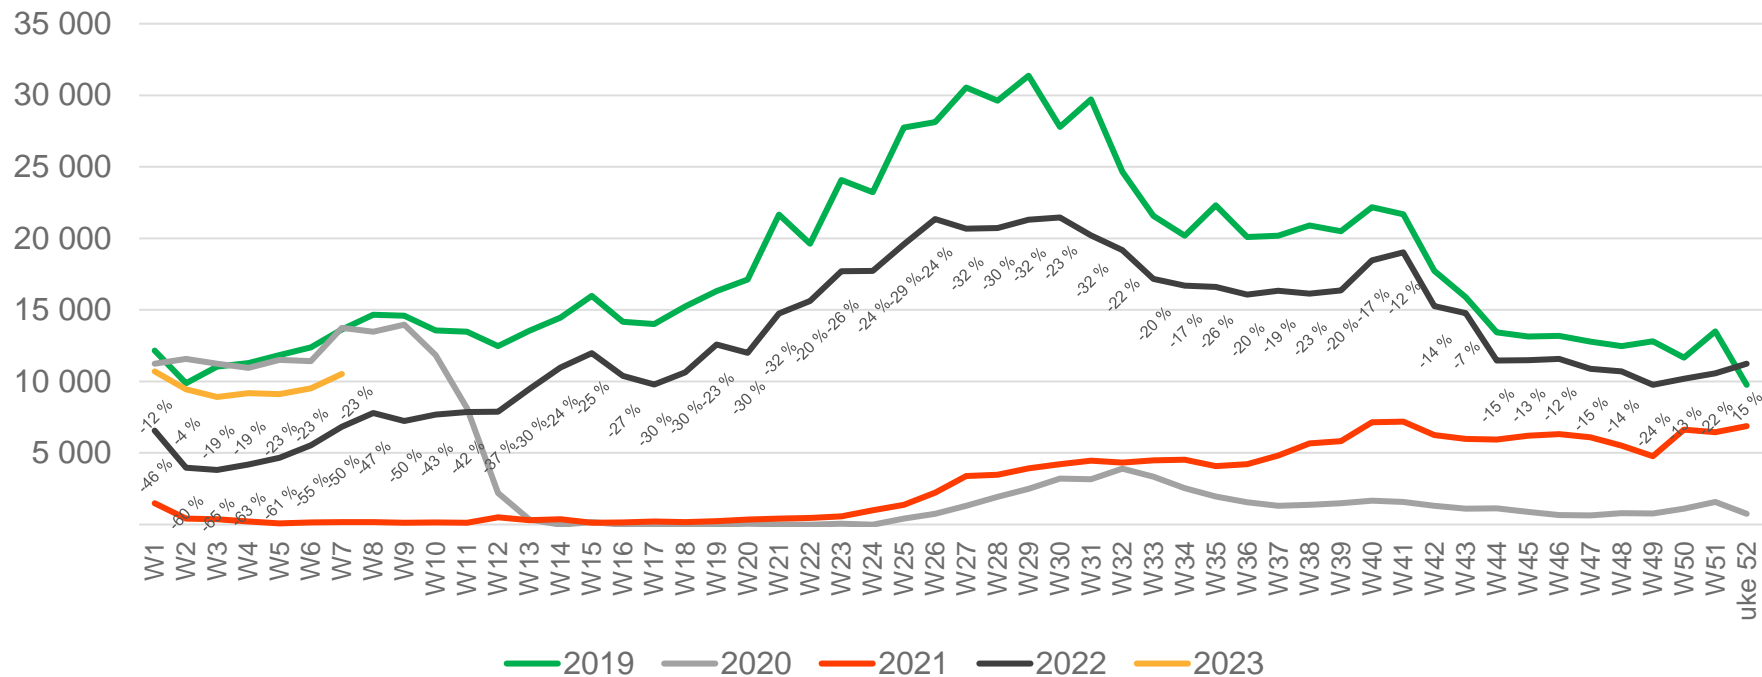

Passengers SVG total per day, week 7

The change is measured from 2019.

Passengers SVG total per week

• Week 1 2019 is 31/12-18 – 6/1-19. Week 1 2020 is 30/12-19 – 5/1-20. Week 52 2021 is 27/12-21 – 2/1-22. Week 52 2022 is 26/12-22 – 1/1-23.

Passengers SVG international per week

• Week 1 2019 is 31/12-18 – 6/1-19. Week 1 2020 is 30/12-19 – 5/1-20. Week 52 2021 is 27/12-21 – 2/1-22. Week 52 2022 is 26/12-22 – 1/1-23.

Passengers SVG domestic per week

• Week 1 2019 is 31/12-18 – 6/1-19. Week 1 2020 is 30/12-19 – 5/1-20. Week 52 2021 is 27/12-21 – 2/1-22. Week 52 2022 is 26/12-22 – 1/1-23.

Passengers TRD total per day, week 7

The change is measured from 2019.

Passengers TRD total per week

• Week 1 2019 is 31/12-18 – 6/1-19. Week 1 2020 is 30/12-19 – 5/1-20. Week 52 2021 is 27/12-21 – 2/1-22. Week 52 2022 is 26/12-22 – 1/1-23.

Passengers TRD international per week