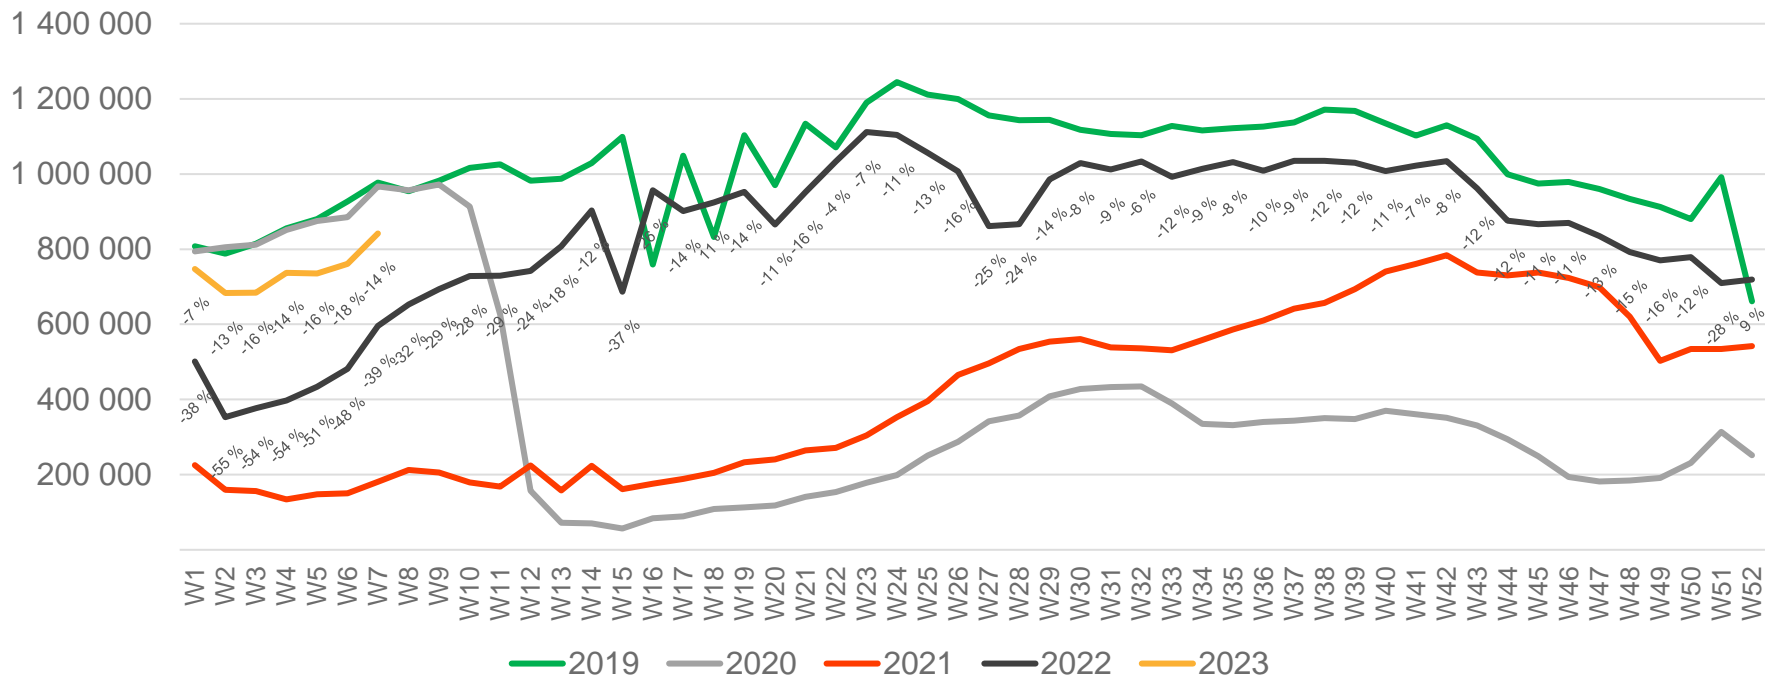

Passenger numbers per week

Preliminary figures

- The figures for the previous week are preliminary. It takes some time for all passenger numbers to be reported, so the figures for the previous week may be 1-2% lower than the final figures.
- The figures are taken from Avinor's traffic database.
- Week 1 2019 include numbers from 2018 (31/12 2018)
Week 1 2020 include numbers from 2019 (30-31/12 2019)
Week 52 2021 include numbers from 2022 (1-2/1 2022)
Week 52 2022 include numbers from 2023 (1/1 2023)

Top 10 airports, total week 7

Airport	2019	2020	2021	2022	2023	2023 vs. 2019		2023 vs. 2022	
						Change	Change %	Change	Change %
Oslo/Gardermoen	516 745	506 362	58 811	283 255	422 156	-94 589	-18 %	138 901	49 %
Bergen/Flesland	106 679	110 053	27 697	81 339	105 419	-1 260	-1 %	24 080	30 %
Trondheim/Værnes	85 552	84 458	17 625	51 838	75 148	-10 404	-12 %	23 310	45 %
Stavanger/Sola	71 924	71 223	13 309	40 494	62 094	-9 830	-14 %	21 600	53 %
Tromsø/Langnes	50 696	50 027	16 246	38 456	46 779	-3 917	-8 %	8 323	22 %
Bodø	30 606	31 029	9 789	23 378	30 259	-347	-1 %	6 881	29 %
Ålesund/Vigra	20 278	20 571	3 938	12 188	17 904	-2 374	-12 %	5 716	47 %
Kristiansand/Kjevik	20 406	19 735	3 796	10 236	13 718	-6 688	-33 %	3 482	34 %
Harstad/Narvik/Evenes	12 687	13 266	4 112	9 898	12 950	263	2 %	3 052	31 %
Bardufoss	4 511	4 275	2 103	3 139	4 025	-486	-11 %	886	28 %

Passengers Avinor total per day, week

The change is measured from 2019.

Passengers Avinor total per week

• Week 1 2019 is 31/12-18 – 6/1-19. Week 1 2020 is 30/12-19 – 5/1-20. Week 52 2021 is 27/12-21 – 2/1-22. Week 52 2022 is 26/12-22 – 1/1-23.

Passengers TRD total per week

• Week 1 2019 is 31/12-18 – 6/1-19. Week 1 2020 is 30/12-19 – 5/1-20. Week 52 2021 is 27/12-21 – 2/1-22. Week 52 2022 is 26/12-22 – 1/1-23.

Passengers TRD international per week