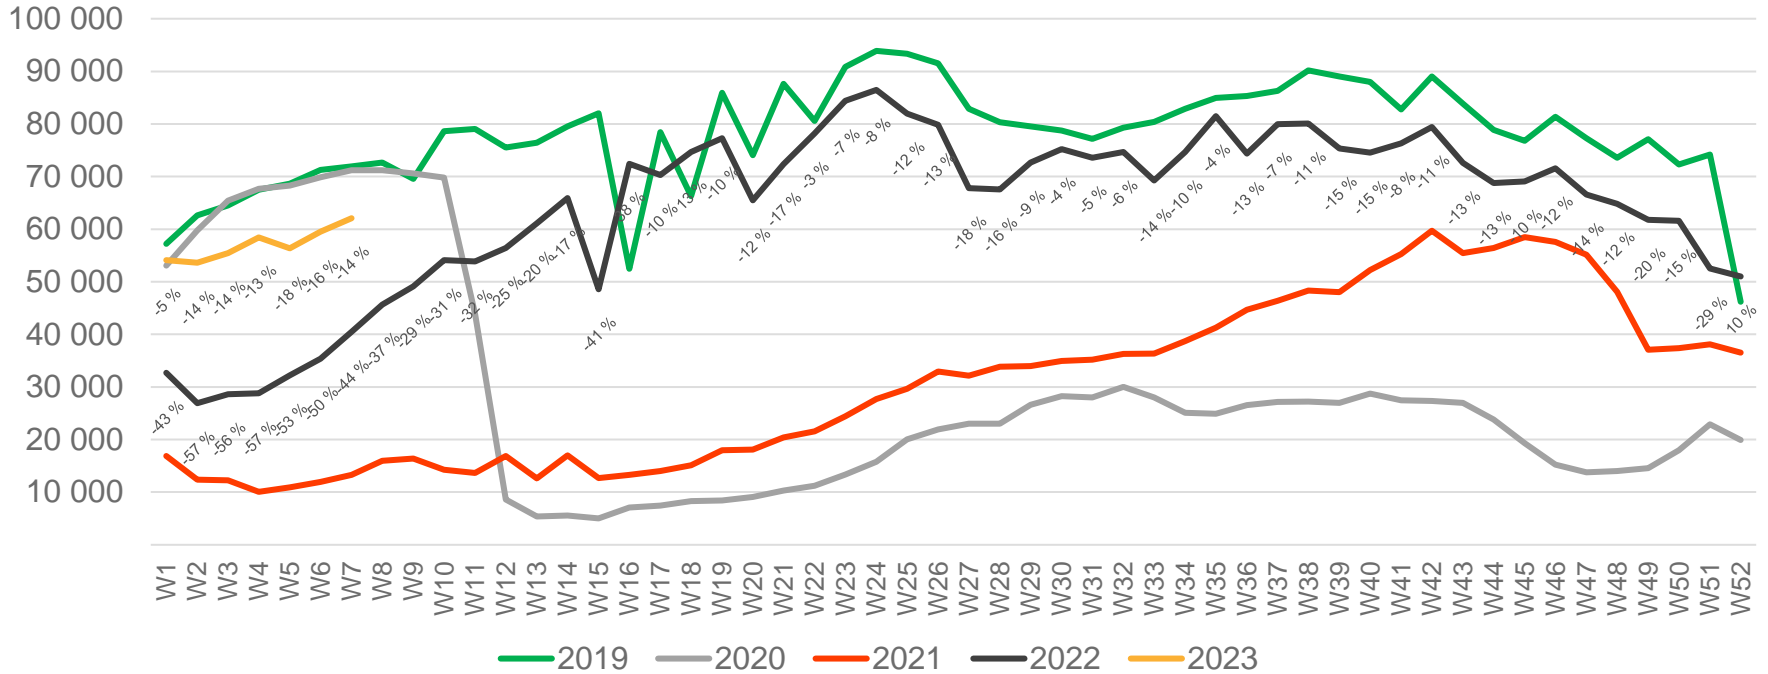

Passengers BGO total per week

• Week 1 2019 is 31/12-18 – 6/1-19. Week 1 2020 is 30/12-19 – 5/1-20. Week 52 2021 is 27/12-21 – 2/1-22. Week 52 2022 is 26/12-22 – 1/1-23.

Passengers BGO international per week

• Week 1 2019 is 31/12-18 – 6/1-19. Week 1 2020 is 30/12-19 – 5/1-20. Week 52 2021 is 27/12-21 – 2/1-22. Week 52 2022 is 26/12-22 – 1/1-23.

Passengers BGO domestic per week

• Week 1 2019 is 31/12-18 – 6/1-19. Week 1 2020 is 30/12-19 – 5/1-20. Week 52 2021 is 27/12-21 – 2/1-22. Week 52 2022 is 26/12-22 – 1/1-23.

Passengers SVG total per day, week 7

The change is measured from 2019.

Passengers SVG total per week

• Week 1 2019 is 31/12-18 – 6/1-19. Week 1 2020 is 30/12-19 – 5/1-20. Week 52 2021 is 27/12-21 – 2/1-22. Week 52 2022 is 26/12-22 – 1/1-23.

Passengers SVG international per week

• Week 1 2019 is 31/12-18 – 6/1-19. Week 1 2020 is 30/12-19 – 5/1-20. Week 52 2021 is 27/12-21 – 2/1-22. Week 52 2022 is 26/12-22 – 1/1-23.

Passengers SVG domestic per week