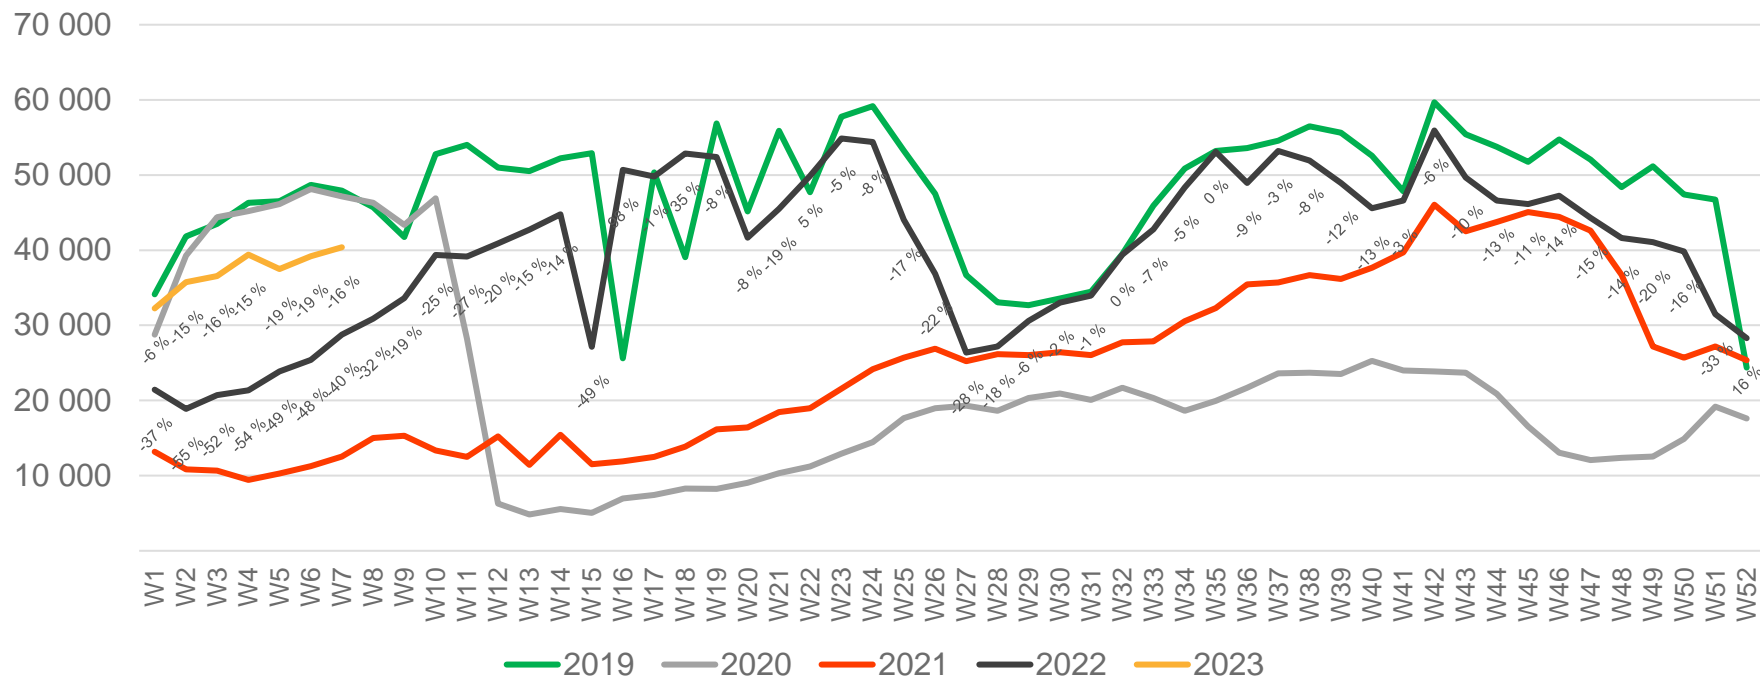

Passengers BGO total per week

• Week 1 2019 is 31/12-18 – 6/1-19. Week 1 2020 is 30/12-19 – 5/1-20. Week 52 2021 is 27/12-21 – 2/1-22. Week 52 2022 is 26/12-22 – 1/1-23.

Passengers BGO international per week

• Week 1 2019 is 31/12-18 – 6/1-19. Week 1 2020 is 30/12-19 – 5/1-20. Week 52 2021 is 27/12-21 – 2/1-22. Week 52 2022 is 26/12-22 – 1/1-23.

Passengers BGO domestic per week

• Week 1 2019 is 31/12-18 – 6/1-19. Week 1 2020 is 30/12-19 – 5/1-20. Week 52 2021 is 27/12-21 – 2/1-22. Week 52 2022 is 26/12-22 – 1/1-23.

Passengers SVG total per day, week 7

The change is measured from 2019.

Passengers SVG total per week

• Week 1 2019 is 31/12-18 – 6/1-19. Week 1 2020 is 30/12-19 – 5/1-20. Week 52 2021 is 27/12-21 – 2/1-22. Week 52 2022 is 26/12-22 – 1/1-23.

Passengers SVG international per week

• Week 1 2019 is 31/12-18 – 6/1-19. Week 1 2020 is 30/12-19 – 5/1-20. Week 52 2021 is 27/12-21 – 2/1-22. Week 52 2022 is 26/12-22 – 1/1-23.

Passengers SVG domestic per week