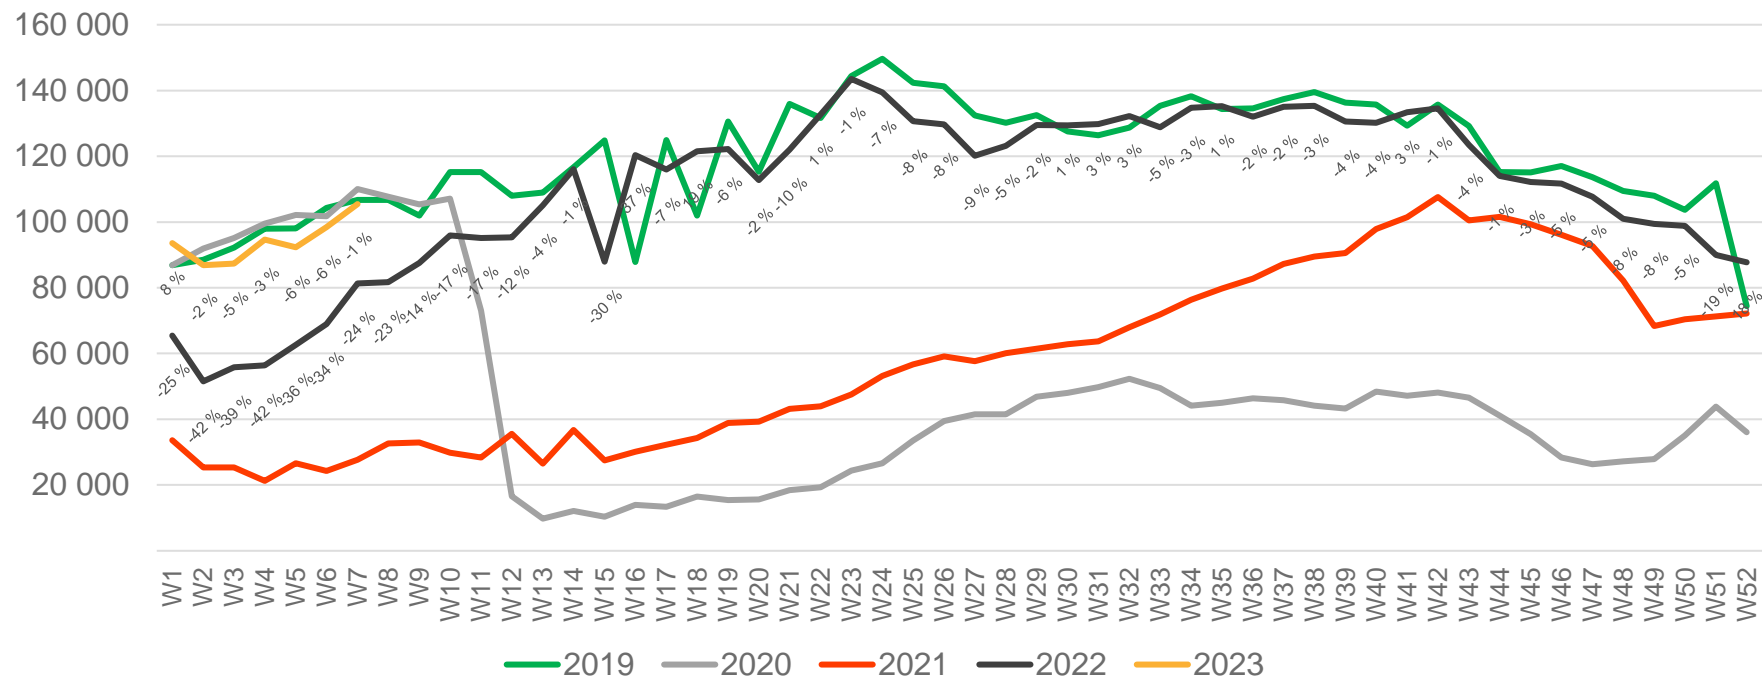

The change is measured from 2019.

Passengers OSL total per week

• Week 1 2019 is 31/12-18 – 6/1-19. Week 1 2020 is 30/12-19 – 5/1-20. Week 52 2021 is 27/12-21 – 2/1-22. Week 52 2022 is 26/12-22 – 1/1-23.

Passengers OSL international per week

• Week 1 2019 is 31/12-18 – 6/1-19. Week 1 2020 is 30/12-19 – 5/1-20. Week 52 2021 is 27/12-21 – 2/1-22. Week 52 2022 is 26/12-22 – 1/1-23.

Passengers OSL domestic per week

• Week 1 2019 is 31/12-18 – 6/1-19. Week 1 2020 is 30/12-19 – 5/1-20. Week 52 2021 is 27/12-21 – 2/1-22. Week 52 2022 is 26/12-22 – 1/1-23.

Passengers BGO total per day, week 7

The change is measured from 2019.

Passengers BGO total per week

• Week 1 2019 is 31/12-18 – 6/1-19. Week 1 2020 is 30/12-19 – 5/1-20. Week 52 2021 is 27/12-21 – 2/1-22. Week 52 2022 is 26/12-22 – 1/1-23.

Passengers BGO international per week