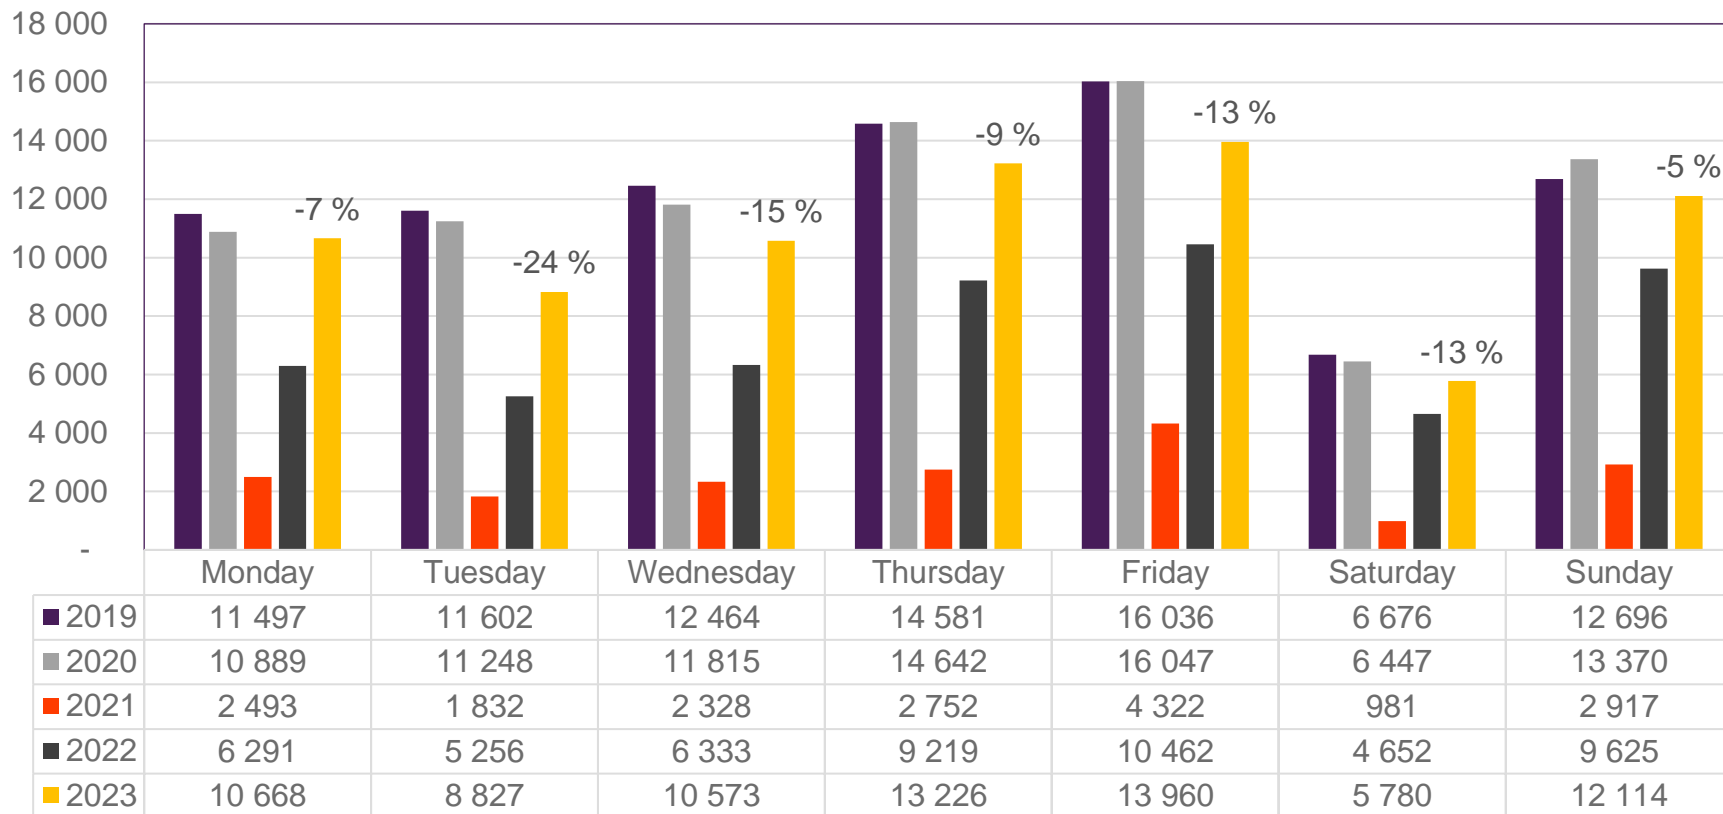

• Week 1 2019 is 31/12-18 – 6/1-19. Week 1 2020 is 30/12-19 – 5/1-20. Week 52 2021 is 27/12-21 – 2/1-22. Week 52 2022 is 26/12-22 – 1/1-23.

Passengers BGO domestic per week

• Week 1 2019 is 31/12-18 – 6/1-19. Week 1 2020 is 30/12-19 – 5/1-20. Week 52 2021 is 27/12-21 – 2/1-22. Week 52 2022 is 26/12-22 – 1/1-23.

Passengers SVG total per day, week 7

The change is measured from 2019.

Passengers SVG total per week

• Week 1 2019 is 31/12-18 – 6/1-19. Week 1 2020 is 30/12-19 – 5/1-20. Week 52 2021 is 27/12-21 – 2/1-22. Week 52 2022 is 26/12-22 – 1/1-23.

Passengers SVG international per week

• Week 1 2019 is 31/12-18 – 6/1-19. Week 1 2020 is 30/12-19 – 5/1-20. Week 52 2021 is 27/12-21 – 2/1-22. Week 52 2022 is 26/12-22 – 1/1-23.

Passengers SVG domestic per week

• Week 1 2019 is 31/12-18 – 6/1-19. Week 1 2020 is 30/12-19 – 5/1-20. Week 52 2021 is 27/12-21 – 2/1-22. Week 52 2022 is 26/12-22 – 1/1-23.

Passengers TRD total per day, week 7

The change is measured from 2019.