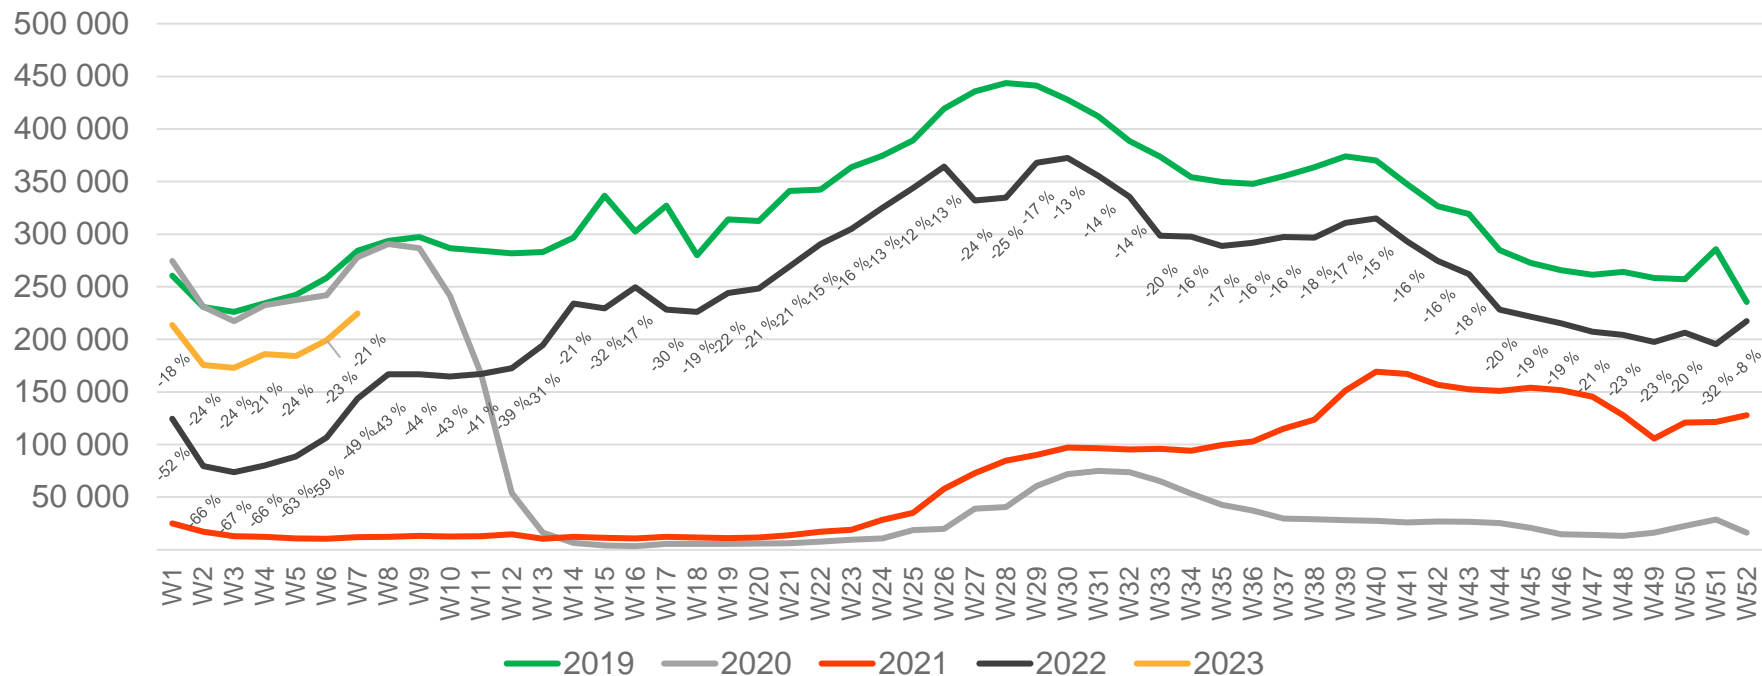

Passengers Avinor total per day, week

The change is measured from 2019.

Passengers Avinor total per week

• Week 1 2019 is 31/12-18 – 6/1-19. Week 1 2020 is 30/12-19 – 5/1-20. Week 52 2021 is 27/12-21 – 2/1-22. Week 52 2022 is 26/12-22 – 1/1-23.

Passengers Avinor domestic per week

• Week 1 2019 is 31/12-18 – 6/1-19. Week 1 2020 is 30/12-19 – 5/1-20. Week 52 2021 is 27/12-21 – 2/1-22. Week 52 2022 is 26/12-22 – 1/1-23.

Passengers OSL total per day, week 7

The change is measured from 2019.

Passengers OSL total per week

• Week 1 2019 is 31/12-18 – 6/1-19. Week 1 2020 is 30/12-19 – 5/1-20. Week 52 2021 is 27/12-21 – 2/1-22. Week 52 2022 is 26/12-22 – 1/1-23.

Passengers OSL international per week

• Week 1 2019 is 31/12-18 – 6/1-19. Week 1 2020 is 30/12-19 – 5/1-20. Week 52 2021 is 27/12-21 – 2/1-22. Week 52 2022 is 26/12-22 – 1/1-23.

Passengers OSL domestic per week