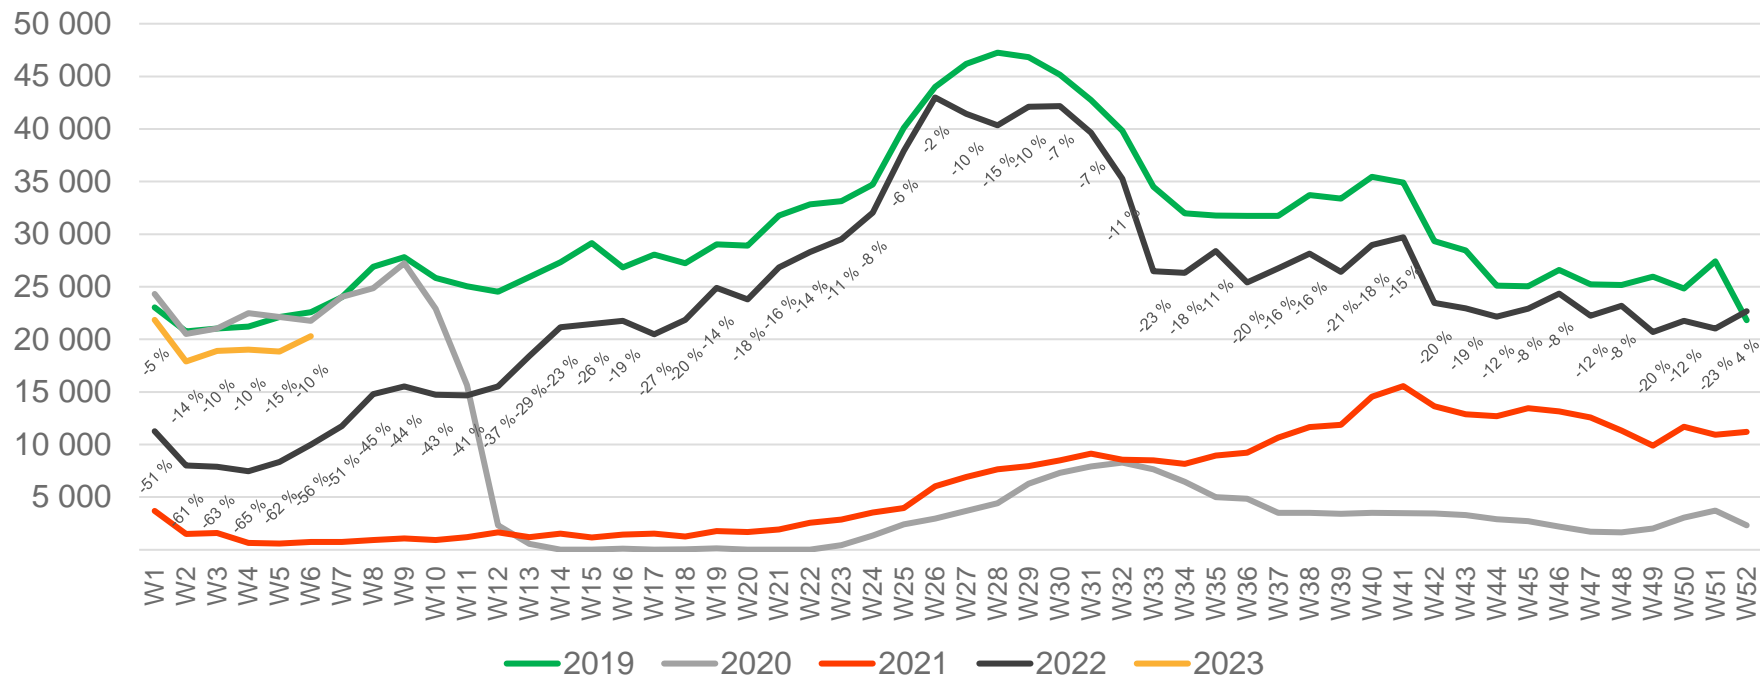

Passengers BGO international per week

• Week 1 2019 is 31/12-18 – 6/1-19. Week 1 2020 is 30/12-19 – 5/1-20. Week 52 2021 is 27/12-21 – 2/1-22. Week 52 2022 is 26/12-22 – 1/1-23.

Passengers BGO domestic per week

• Week 1 2019 is 31/12-18 – 6/1-19. Week 1 2020 is 30/12-19 – 5/1-20. Week 52 2021 is 27/12-21 – 2/1-22. Week 52 2022 is 26/12-22 – 1/1-23.

Passengers SVG total per day, week 6

The change is measured from 2019.

Passengers SVG total per week

• Week 1 2019 is 31/12-18 – 6/1-19. Week 1 2020 is 30/12-19 – 5/1-20. Week 52 2021 is 27/12-21 – 2/1-22. Week 52 2022 is 26/12-22 – 1/1-23.

Passengers SVG international per week

• Week 1 2019 is 31/12-18 – 6/1-19. Week 1 2020 is 30/12-19 – 5/1-20. Week 52 2021 is 27/12-21 – 2/1-22. Week 52 2022 is 26/12-22 – 1/1-23.

Passengers TRD total per day, week 6

The change is measured from 2019.