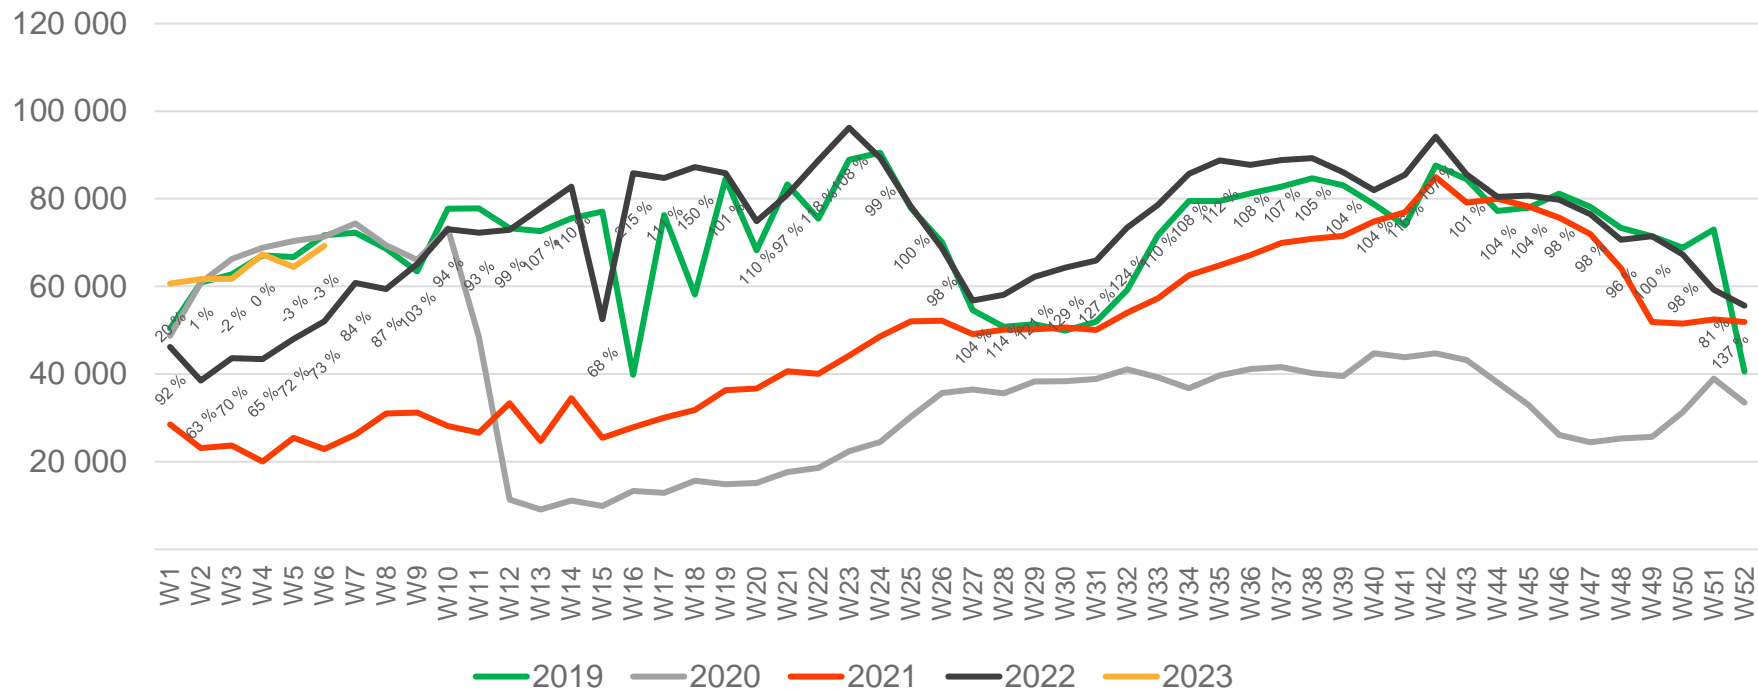

Passengers OSL international per week

• Week 1 2019 is 31/12-18 – 6/1-19. Week 1 2020 is 30/12-19 – 5/1-20. Week 52 2021 is 27/12-21 – 2/1-22. Week 52 2022 is 26/12-22 – 1/1-23.

Passengers OSL domestic per week

• Week 1 2019 is 31/12-18 – 6/1-19. Week 1 2020 is 30/12-19 – 5/1-20. Week 52 2021 is 27/12-21 – 2/1-22. Week 52 2022 is 26/12-22 – 1/1-23.

Passengers BGO total per day, week 6

The change is measured from 2019.

Passengers BGO international per week

• Week 1 2019 is 31/12-18 – 6/1-19. Week 1 2020 is 30/12-19 – 5/1-20. Week 52 2021 is 27/12-21 – 2/1-22. Week 52 2022 is 26/12-22 – 1/1-23.

Passengers BGO domestic per week

• Week 1 2019 is 31/12-18 – 6/1-19. Week 1 2020 is 30/12-19 – 5/1-20. Week 52 2021 is 27/12-21 – 2/1-22. Week 52 2022 is 26/12-22 – 1/1-23.

Passengers SVG total per day, week 6

The change is measured from 2019.