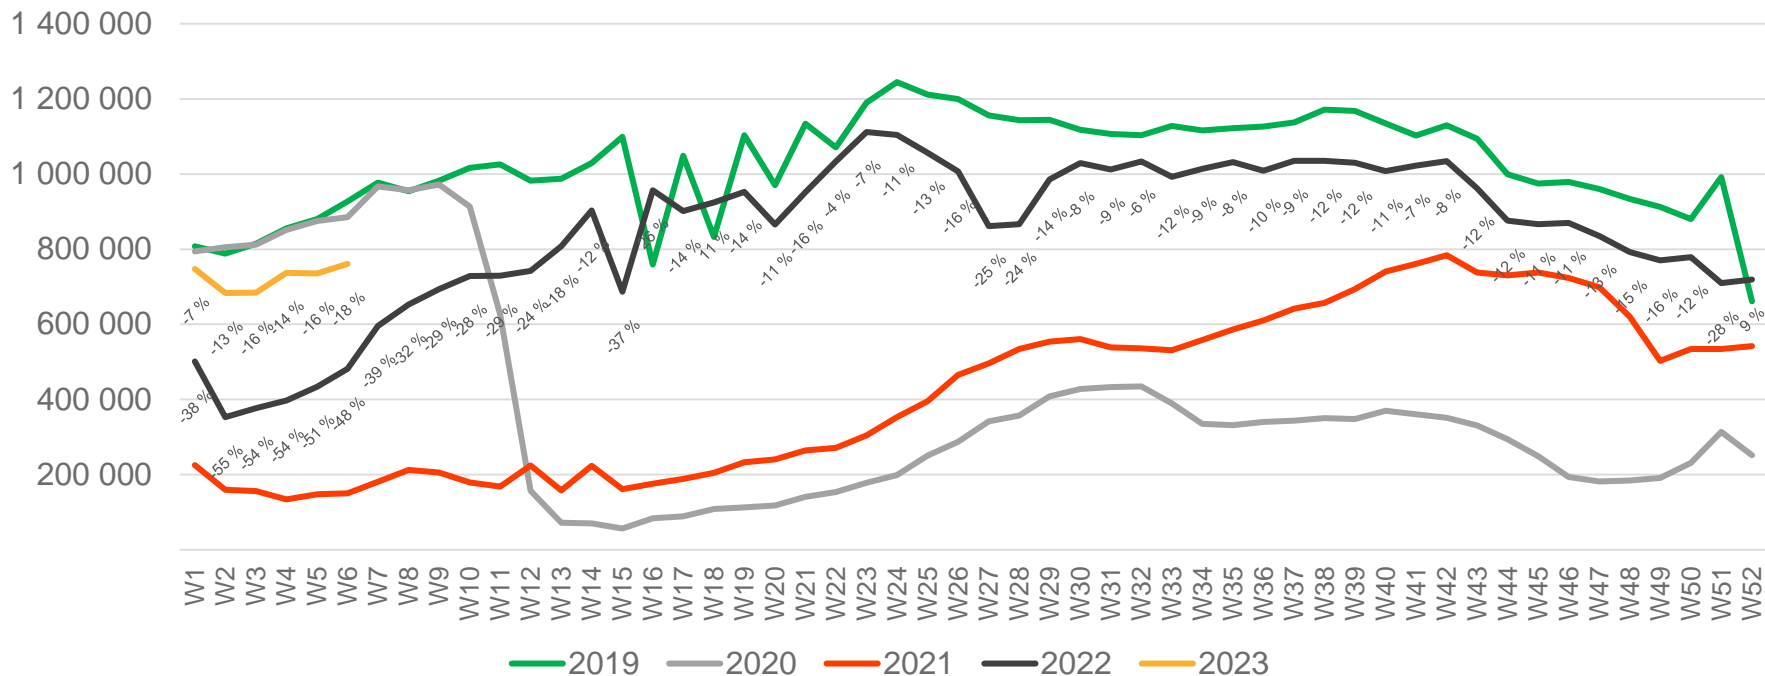

Passenger numbers per week

Preliminary figures

- The figures for the previous week are preliminary. It takes some time for all passenger numbers to be reported, so the figures for the previous week may be 1-2% lower than the final figures.
- The figures are taken from Avinor's traffic database.
- Week 1 2019 include numbers from 2018 (31/12 2018)
Week 1 2020 include numbers from 2019 (30-31/12 2019)
Week 52 2021 include numbers from 2022 (1-2/1 2022)
Week 52 2022 include numbers from 2023 (1/1 2023)

Top 10 airports, total week 6

Airport	2019	2020	2021	2022	2023	2023 vs. 2019		2023 vs. 2022	
						Change	Change %	Change	Change %
Oslo/Gardermoen	484 057	456 442	46 111	220 702	382 372	-101 685	-21 %	161 670	73 %
Bergen/Flesland	104 305	101 779	24 240	68 981	98 484	-5 821	-6 %	29 503	43 %
Trondheim/Værnes	79 641	76 785	14 358	41 689	68 007	-11 634	-15 %	26 318	63 %
Stavanger/Sola	71 272	69 891	11 966	35 379	59 514	-11 758	-16 %	24 135	68 %
Tromsø/Langnes	50 152	47 844	13 182	32 871	39 460	-10 692	-21 %	6 589	20 %
Bodø	29 233	29 314	9 188	18 092	27 028	-2 205	-8 %	8 936	49 %
Ålesund/Vigra	19 046	18 762	3 258	10 037	16 033	-3 013	-16 %	5 996	60 %
Kristiansand/Kjevik	18 776	17 482	3 017	7 938	13 276	-5 500	-29 %	5 338	67 %
Harstad/Narvik/Evenes	12 337	11 831	2 915	7 806	10 558	-1 779	-14 %	2 752	35 %
Bardufoss	3 758	3 748	1 361	2 964	3 424	-334	-9 %	460	16 %

Passengers Avinor total per day, week 6

The change is measured from 2019.

Passengers Avinor total per week

• Week 1 2019 is 31/12-18 – 6/1-19. Week 1 2020 is 30/12-19 – 5/1-20. Week 52 2021 is 27/12-21 – 2/1-22. Week 52 2022 is 26/12-22 – 1/1-23.

Passengers TRD total per week

• Week 1 2019 is 31/12-18 – 6/1-19. Week 1 2020 is 30/12-19 – 5/1-20. Week 52 2021 is 27/12-21 – 2/1-22. Week 52 2022 is 26/12-22 – 1/1-23.

Passengers TRD international per week