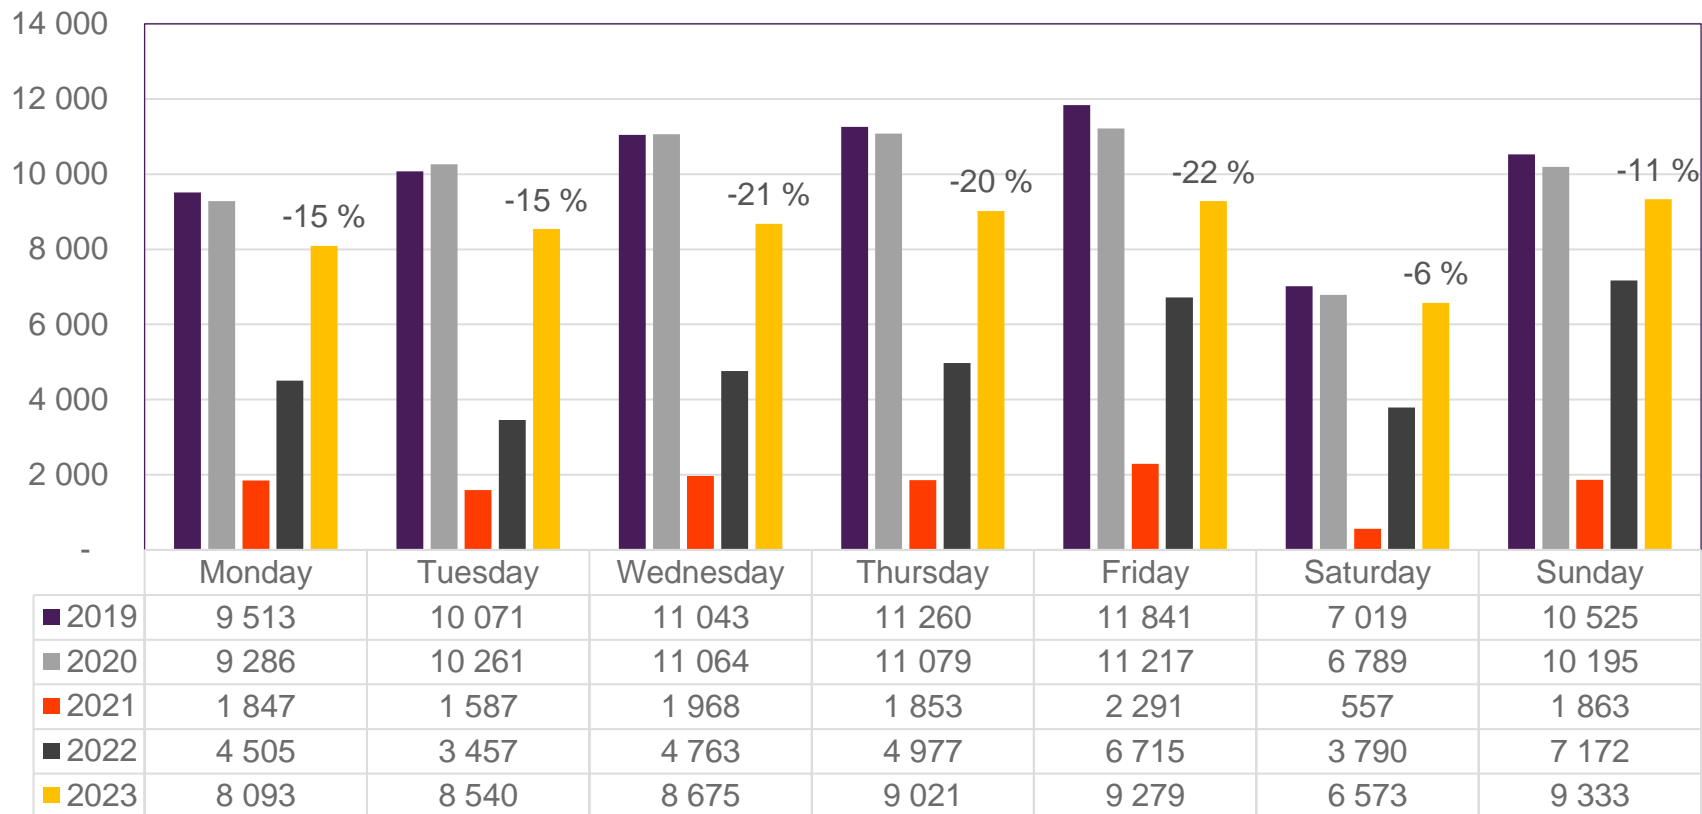

• Week 1 2019 is 31/12-18 – 6/1-19. Week 1 2020 is 30/12-19 – 5/1-20. Week 52 2021 is 27/12-21 – 2/1-22. Week 52 2022 is 26/12-22 – 1/1-23.

Passengers BGO total per day, week 6

The change is measured from 2019.

Passengers BGO international per week

• Week 1 2019 is 31/12-18 – 6/1-19. Week 1 2020 is 30/12-19 – 5/1-20. Week 52 2021 is 27/12-21 – 2/1-22. Week 52 2022 is 26/12-22 – 1/1-23.

Passengers BGO domestic per week

• Week 1 2019 is 31/12-18 – 6/1-19. Week 1 2020 is 30/12-19 – 5/1-20. Week 52 2021 is 27/12-21 – 2/1-22. Week 52 2022 is 26/12-22 – 1/1-23.

Passengers SVG total per day, week 6

The change is measured from 2019.

Passengers SVG total per week

• Week 1 2019 is 31/12-18 – 6/1-19. Week 1 2020 is 30/12-19 – 5/1-20. Week 52 2021 is 27/12-21 – 2/1-22. Week 52 2022 is 26/12-22 – 1/1-23.

Passengers SVG international per week