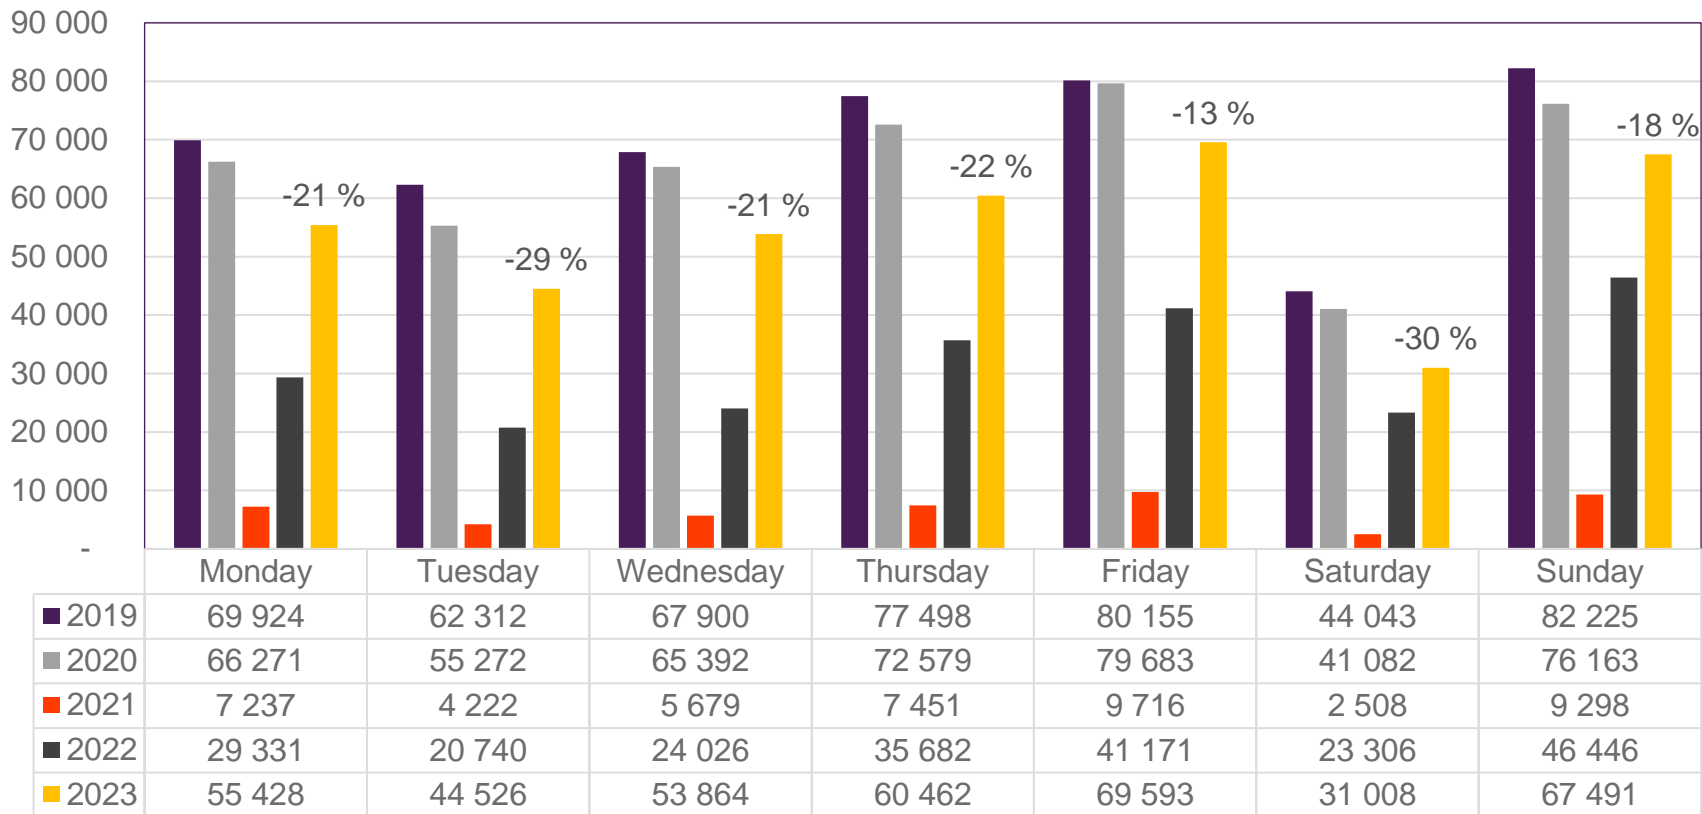

Passengers Avinor total per day, week 6

The change is measured from 2019.

Passengers Avinor total per week

• Week 1 2019 is 31/12-18 – 6/1-19. Week 1 2020 is 30/12-19 – 5/1-20. Week 52 2021 is 27/12-21 – 2/1-22. Week 52 2022 is 26/12-22 – 1/1-23.

Passengers Avinor domestic per week

• Week 1 2019 is 31/12-18 – 6/1-19. Week 1 2020 is 30/12-19 – 5/1-20. Week 52 2021 is 27/12-21 – 2/1-22. Week 52 2022 is 26/12-22 – 1/1-23.

Passengers OSL total per day, week 6

The change is measured from 2019.

Passengers OSL total per week

• Week 1 2019 is 31/12-18 – 6/1-19. Week 1 2020 is 30/12-19 – 5/1-20. Week 52 2021 is 27/12-21 – 2/1-22. Week 52 2022 is 26/12-22 – 1/1-23.

Passengers TRD total per week

• Week 1 2019 is 31/12-18 – 6/1-19. Week 1 2020 is 30/12-19 – 5/1-20. Week 52 2021 is 27/12-21 – 2/1-22. Week 52 2022 is 26/12-22 – 1/1-23.

Passengers TRD international per week