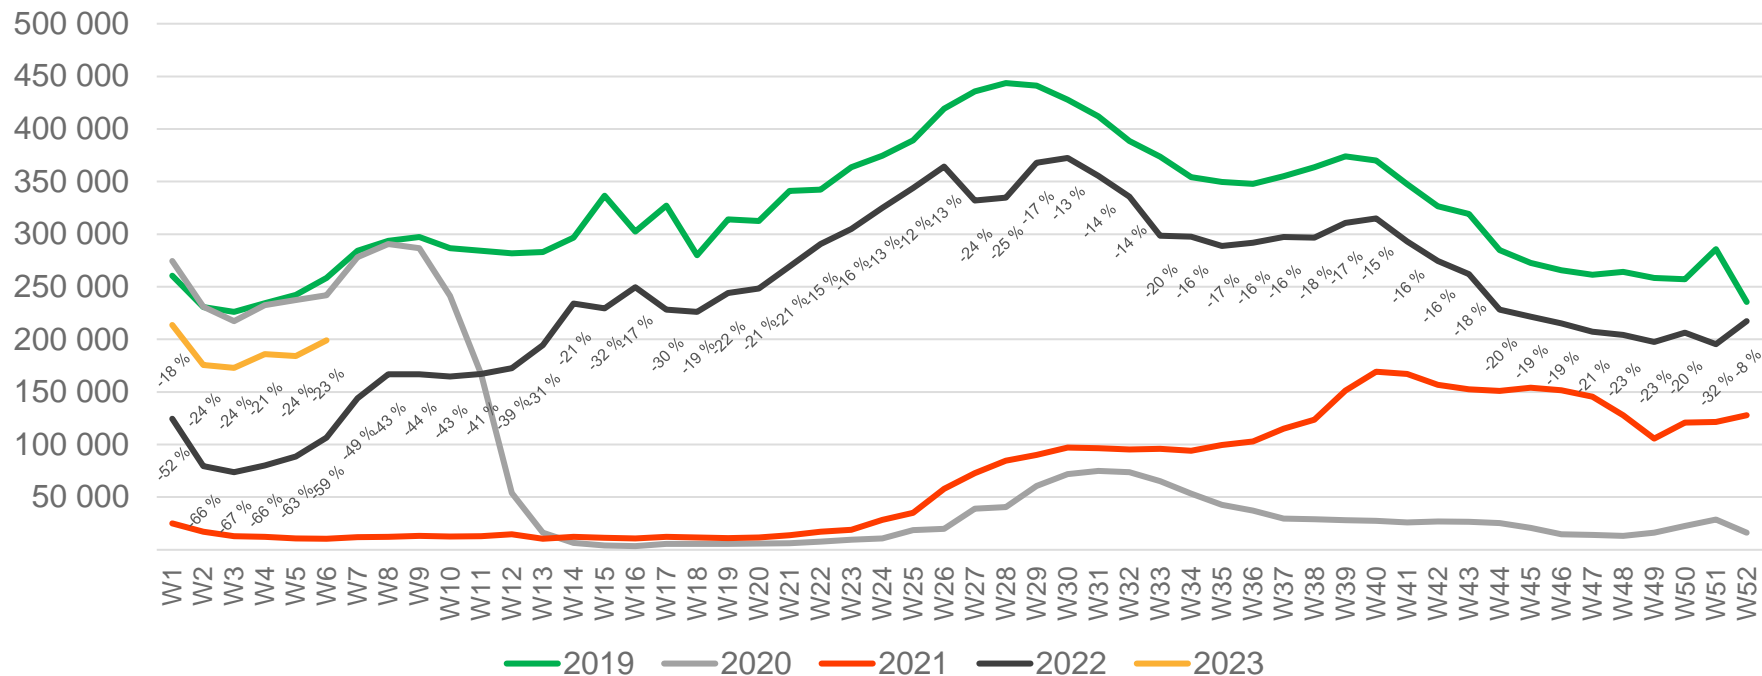

Passengers Avinor total per day, week 6

The change is measured from 2019.

Passengers Avinor total per week

• Week 1 2019 is 31/12-18 – 6/1-19. Week 1 2020 is 30/12-19 – 5/1-20. Week 52 2021 is 27/12-21 – 2/1-22. Week 52 2022 is 26/12-22 – 1/1-23.

Passengers Avinor domestic per week

• Week 1 2019 is 31/12-18 – 6/1-19. Week 1 2020 is 30/12-19 – 5/1-20. Week 52 2021 is 27/12-21 – 2/1-22. Week 52 2022 is 26/12-22 – 1/1-23.

Passengers OSL total per day, week 6

The change is measured from 2019.

Passengers OSL total per week

• Week 1 2019 is 31/12-18 – 6/1-19. Week 1 2020 is 30/12-19 – 5/1-20. Week 52 2021 is 27/12-21 – 2/1-22. Week 52 2022 is 26/12-22 – 1/1-23.

Passengers OSL international per week

• Week 1 2019 is 31/12-18 – 6/1-19. Week 1 2020 is 30/12-19 – 5/1-20. Week 52 2021 is 27/12-21 – 2/1-22. Week 52 2022 is 26/12-22 – 1/1-23.

Passengers OSL domestic per week