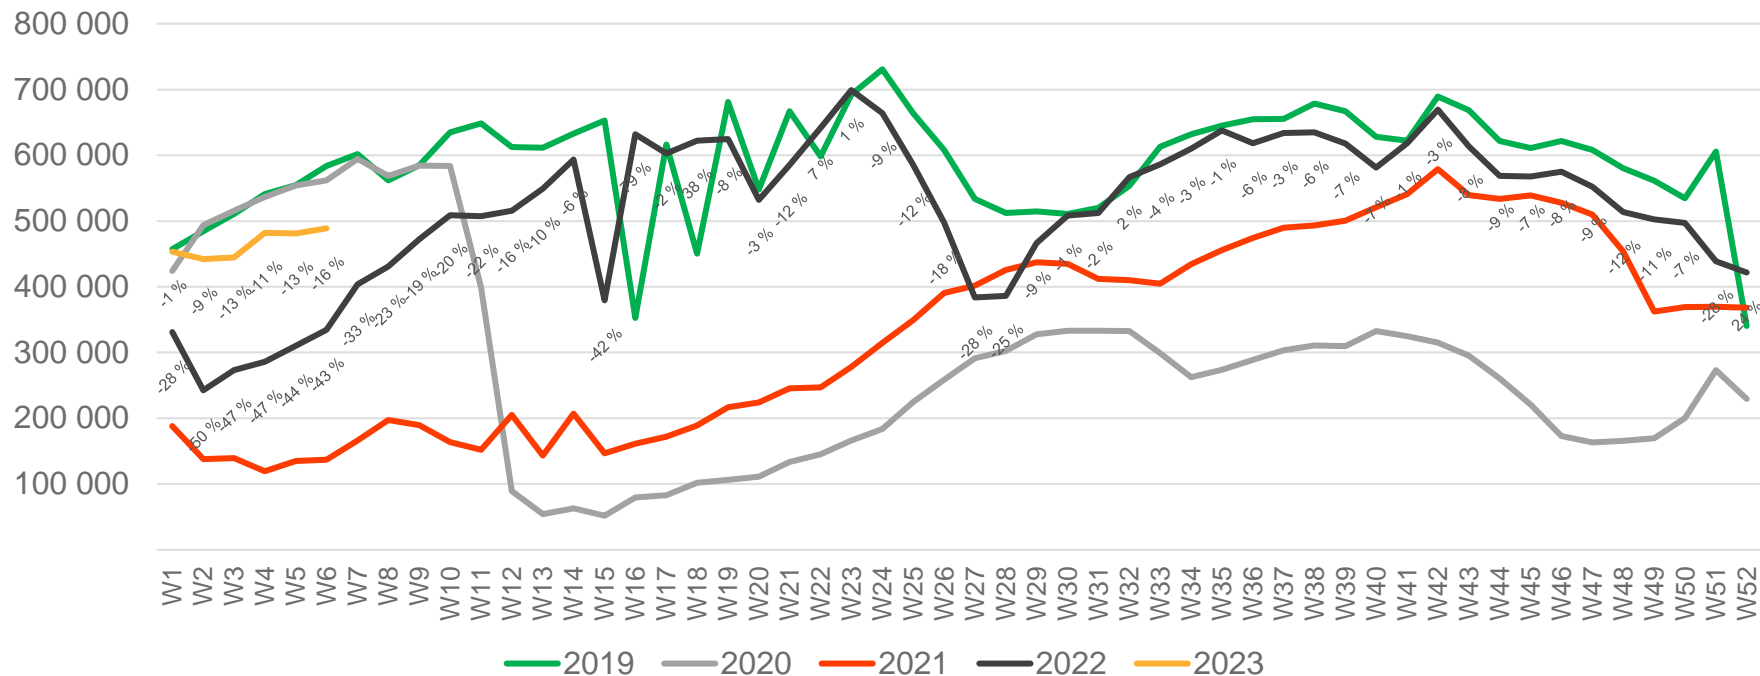

Passenger numbers per week

Preliminary figures

- The figures for the previous week are preliminary. It takes some time for all passenger numbers to be reported, so the figures for the previous week may be 1-2% lower than the final figures.
- The figures are taken from Avinor's traffic database.
- Week 1 2019 include numbers from 2018 (31/12 2018)
Week 1 2020 include numbers from 2019 (30-31/12 2019)
Week 52 2021 include numbers from 2022 (1-2/1 2022)
Week 52 2022 include numbers from 2023 (1/1 2023)

Passengers Avinor total per day, week 6

The change is measured from 2019.

Passengers Avinor total per week

• Week 1 2019 is 31/12-18 – 6/1-19. Week 1 2020 is 30/12-19 – 5/1-20. Week 52 2021 is 27/12-21 – 2/1-22. Week 52 2022 is 26/12-22 – 1/1-23.

Passengers Avinor domestic per week

• Week 1 2019 is 31/12-18 – 6/1-19. Week 1 2020 is 30/12-19 – 5/1-20. Week 52 2021 is 27/12-21 – 2/1-22. Week 52 2022 is 26/12-22 – 1/1-23.

Passengers OSL total per day, week 6

The change is measured from 2019.

Passengers OSL total per week

• Week 1 2019 is 31/12-18 – 6/1-19. Week 1 2020 is 30/12-19 – 5/1-20. Week 52 2021 is 27/12-21 – 2/1-22. Week 52 2022 is 26/12-22 – 1/1-23.