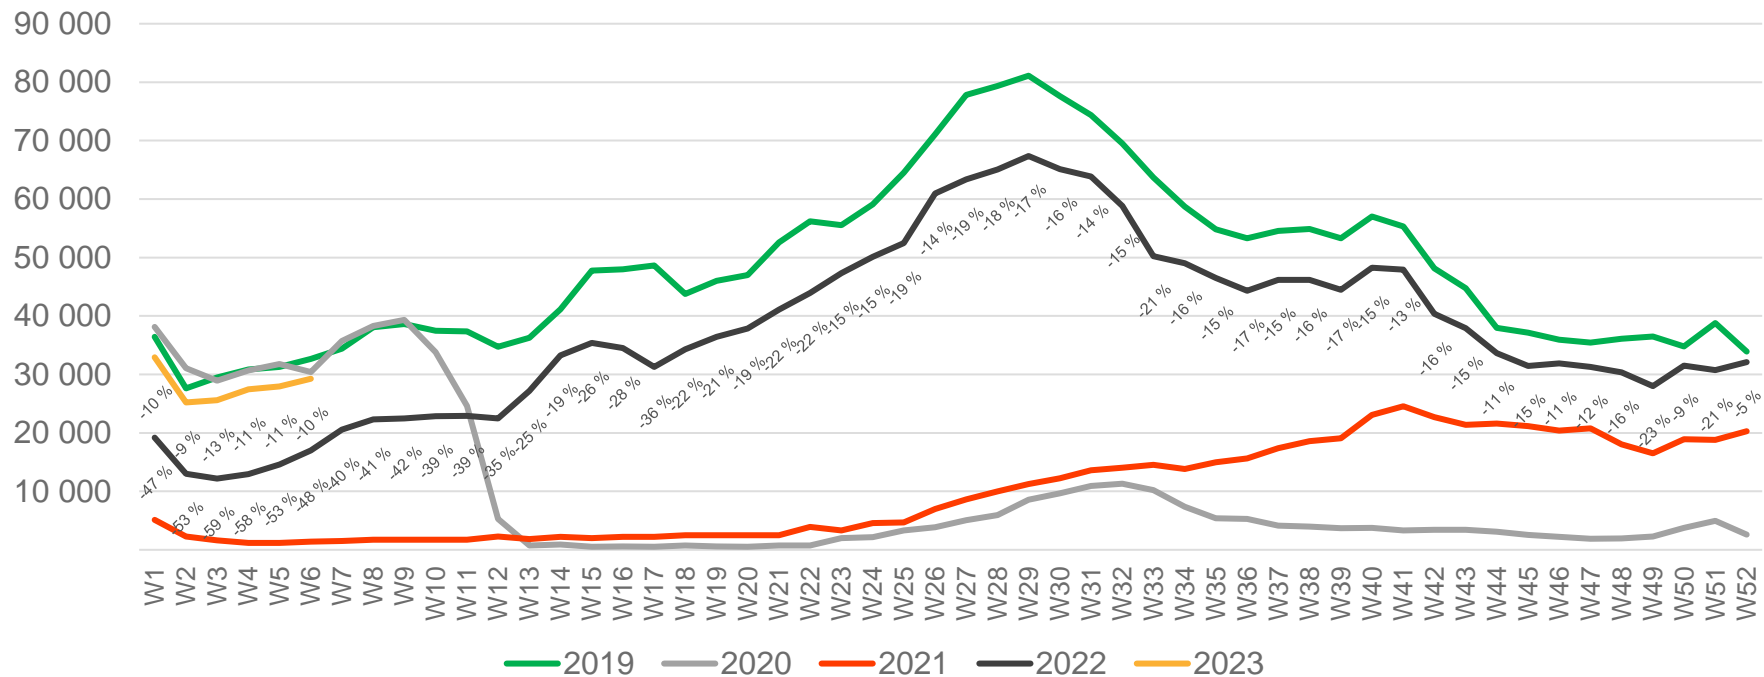

Passengers BGO international per week

• Week 1 2019 is 31/12-18 – 6/1-19. Week 1 2020 is 30/12-19 – 5/1-20. Week 52 2021 is 27/12-21 – 2/1-22. Week 52 2022 is 26/12-22 – 1/1-23.