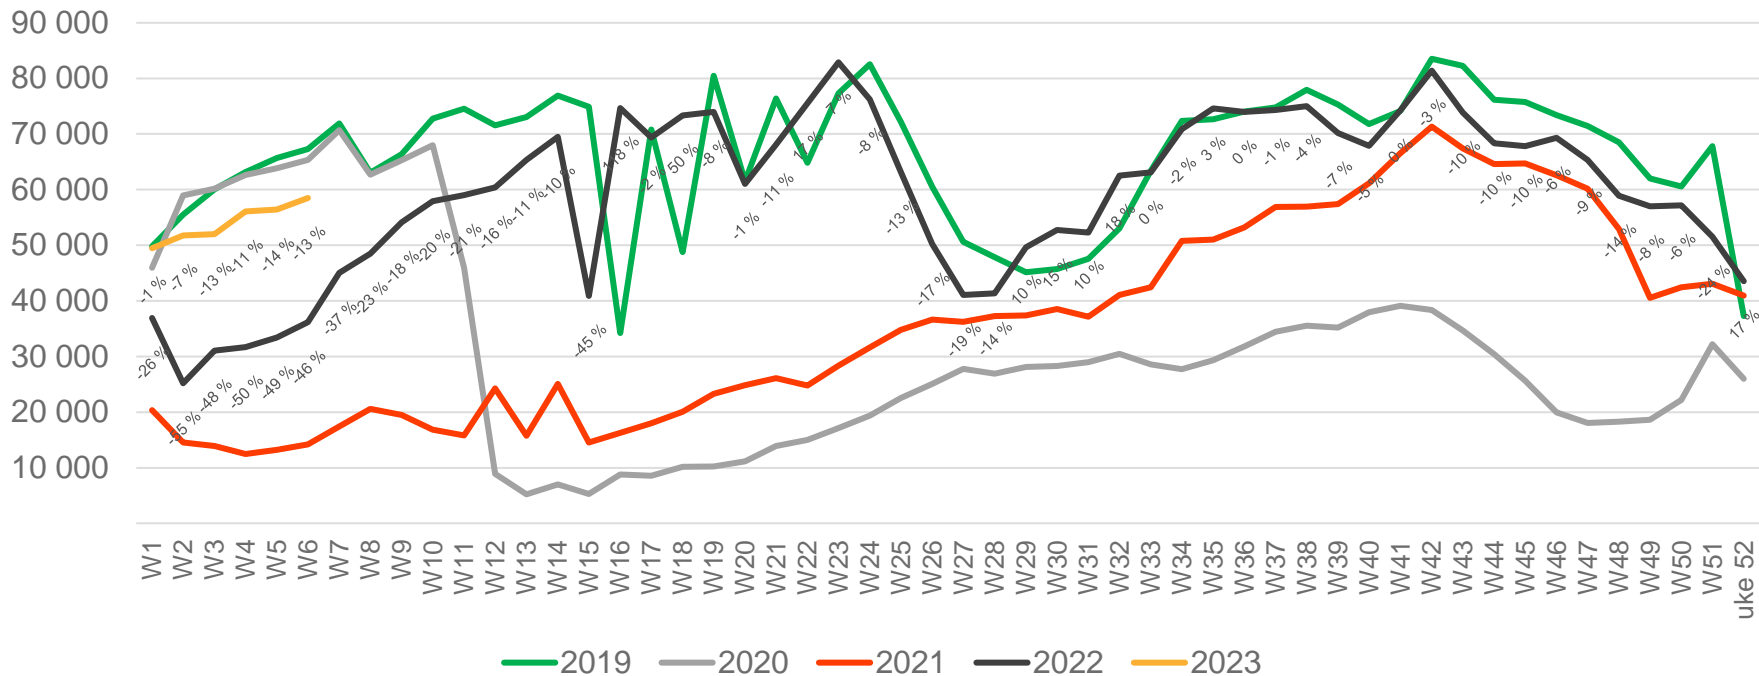

Passengers SVG total per week

• Week 1 2019 is 31/12-18 – 6/1-19. Week 1 2020 is 30/12-19 – 5/1-20. Week 52 2021 is 27/12-21 – 2/1-22. Week 52 2022 is 26/12-22 – 1/1-23.

Passengers SVG international per week

• Week 1 2019 is 31/12-18 – 6/1-19. Week 1 2020 is 30/12-19 – 5/1-20. Week 52 2021 is 27/12-21 – 2/1-22. Week 52 2022 is 26/12-22 – 1/1-23.

Passengers TRD total per day, week 6

The change is measured from 2019.

Passengers TRD total per week

• Week 1 2019 is 31/12-18 – 6/1-19. Week 1 2020 is 30/12-19 – 5/1-20. Week 52 2021 is 27/12-21 – 2/1-22. Week 52 2022 is 26/12-22 – 1/1-23.

Passengers TRD international per week

• Week 1 2019 is 31/12-18 – 6/1-19. Week 1 2020 is 30/12-19 – 5/1-20. Week 52 2021 is 27/12-21 – 2/1-22. Week 52 2022 is 26/12-22 – 1/1-23.

Passengers TRD domestic per week

• Week 1 2019 is 31/12-18 – 6/1-19. Week 1 2020 is 30/12-19 – 5/1-20. Week 52 2021 is 27/12-21 – 2/1-22. Week 52 2022 is 26/12-22 – 1/1-23.