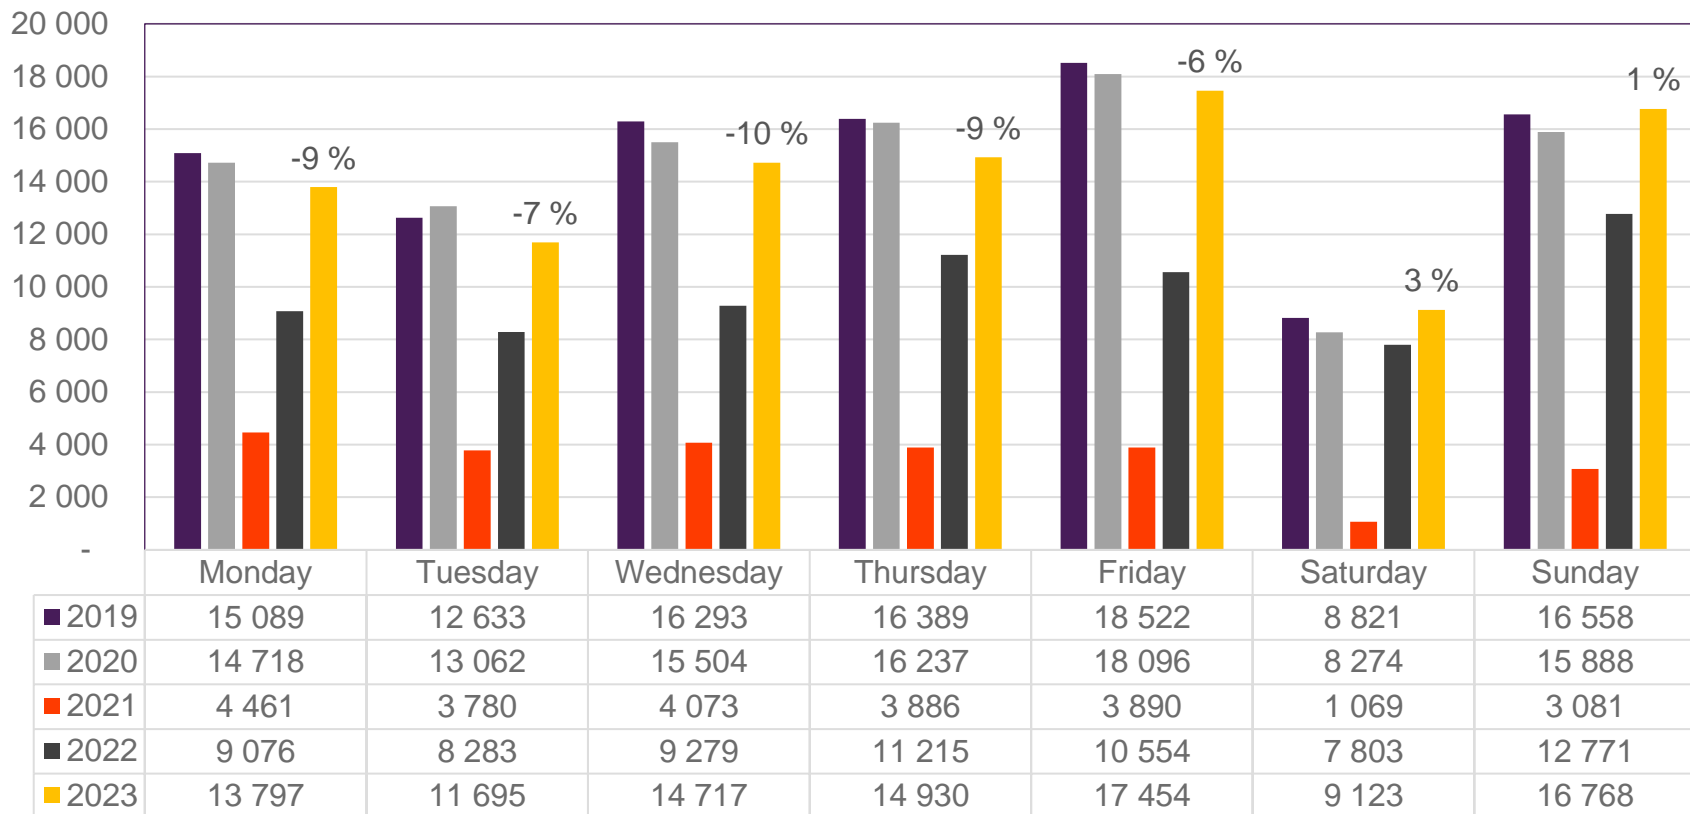

The change is measured from 2019.

Passengers OSL total per week

• Week 1 2019 is 31/12-18 – 6/1-19. Week 1 2020 is 30/12-19 – 5/1-20. Week 52 2021 is 27/12-21 – 2/1-22. Week 52 2022 is 26/12-22 – 1/1-23.

Passengers OSL international per week

• Week 1 2019 is 31/12-18 – 6/1-19. Week 1 2020 is 30/12-19 – 5/1-20. Week 52 2021 is 27/12-21 – 2/1-22. Week 52 2022 is 26/12-22 – 1/1-23.

Passengers OSL domestic per week

• Week 1 2019 is 31/12-18 – 6/1-19. Week 1 2020 is 30/12-19 – 5/1-20. Week 52 2021 is 27/12-21 – 2/1-22. Week 52 2022 is 26/12-22 – 1/1-23.

Passengers BGO total per day, week 6

The change is measured from 2019.

Passengers BGO international per week

• Week 1 2019 is 31/12-18 – 6/1-19. Week 1 2020 is 30/12-19 – 5/1-20. Week 52 2021 is 27/12-21 – 2/1-22. Week 52 2022 is 26/12-22 – 1/1-23.

Passengers BGO domestic per week