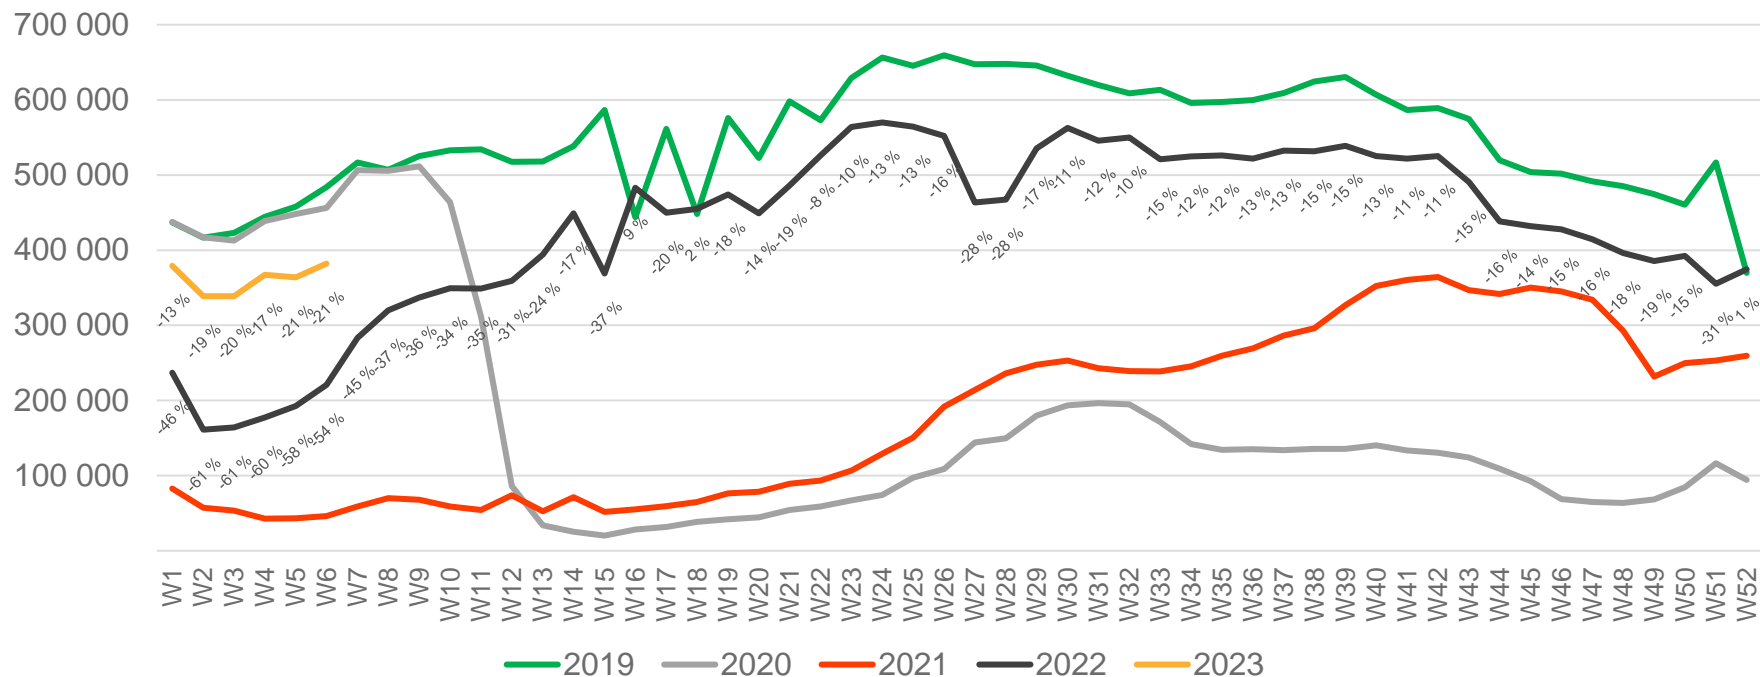

Passengers Avinor total per day, week 6

The change is measured from 2019.

Passengers Avinor total per week

• Week 1 2019 is 31/12-18 – 6/1-19. Week 1 2020 is 30/12-19 – 5/1-20. Week 52 2021 is 27/12-21 – 2/1-22. Week 52 2022 is 26/12-22 – 1/1-23.

Passengers Avinor domestic per week

• Week 1 2019 is 31/12-18 – 6/1-19. Week 1 2020 is 30/12-19 – 5/1-20. Week 52 2021 is 27/12-21 – 2/1-22. Week 52 2022 is 26/12-22 – 1/1-23.

Passengers OSL total per day, week 6

The change is measured from 2019.

Passengers OSL total per week

• Week 1 2019 is 31/12-18 – 6/1-19. Week 1 2020 is 30/12-19 – 5/1-20. Week 52 2021 is 27/12-21 – 2/1-22. Week 52 2022 is 26/12-22 – 1/1-23.

Passengers OSL international per week

• Week 1 2019 is 31/12-18 – 6/1-19. Week 1 2020 is 30/12-19 – 5/1-20. Week 52 2021 is 27/12-21 – 2/1-22. Week 52 2022 is 26/12-22 – 1/1-23.

Passengers OSL domestic per week