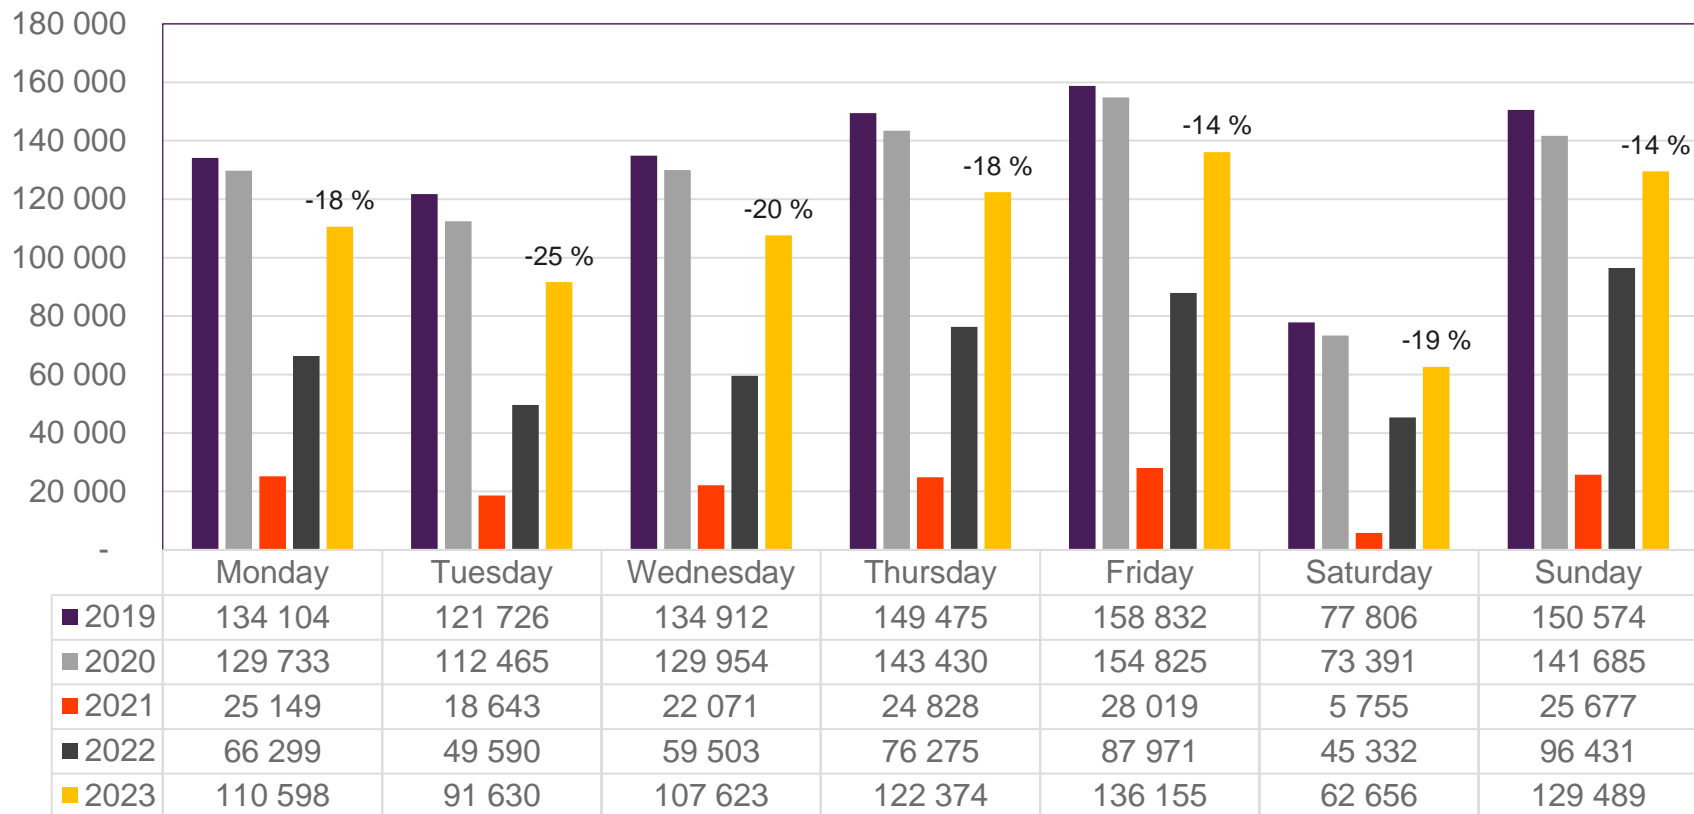

Passenger numbers per week

Preliminary figures

- The figures for the previous week are preliminary. It takes some time for all passenger numbers to be reported, so the figures for the previous week may be 1-2% lower than the final figures.
- The figures are taken from Avinor's traffic database.
- Week 1 2019 include numbers from 2018 (31/12 2018)
Week 1 2020 include numbers from 2019 (30-31/12 2019)
Week 52 2021 include numbers from 2022 (1-2/1 2022)
Week 52 2022 include numbers from 2023 (1/1 2023)

Passengers Avinor total per day, week 6

The change is measured from 2019.

Passengers Avinor total per week

• Week 1 2019 is 31/12-18 – 6/1-19. Week 1 2020 is 30/12-19 – 5/1-20. Week 52 2021 is 27/12-21 – 2/1-22. Week 52 2022 is 26/12-22 – 1/1-23.

Passengers TRD total per week

• Week 1 2019 is 31/12-18 – 6/1-19. Week 1 2020 is 30/12-19 – 5/1-20. Week 52 2021 is 27/12-21 – 2/1-22. Week 52 2022 is 26/12-22 – 1/1-23.

Passengers TRD international per week

• Week 1 2019 is 31/12-18 – 6/1-19. Week 1 2020 is 30/12-19 – 5/1-20. Week 52 2021 is 27/12-21 – 2/1-22. Week 52 2022 is 26/12-22 – 1/1-23.

Passengers TRD domestic per week

• Week 1 2019 is 31/12-18 – 6/1-19. Week 1 2020 is 30/12-19 – 5/1-20. Week 52 2021 is 27/12-21 – 2/1-22. Week 52 2022 is 26/12-22 – 1/1-23.