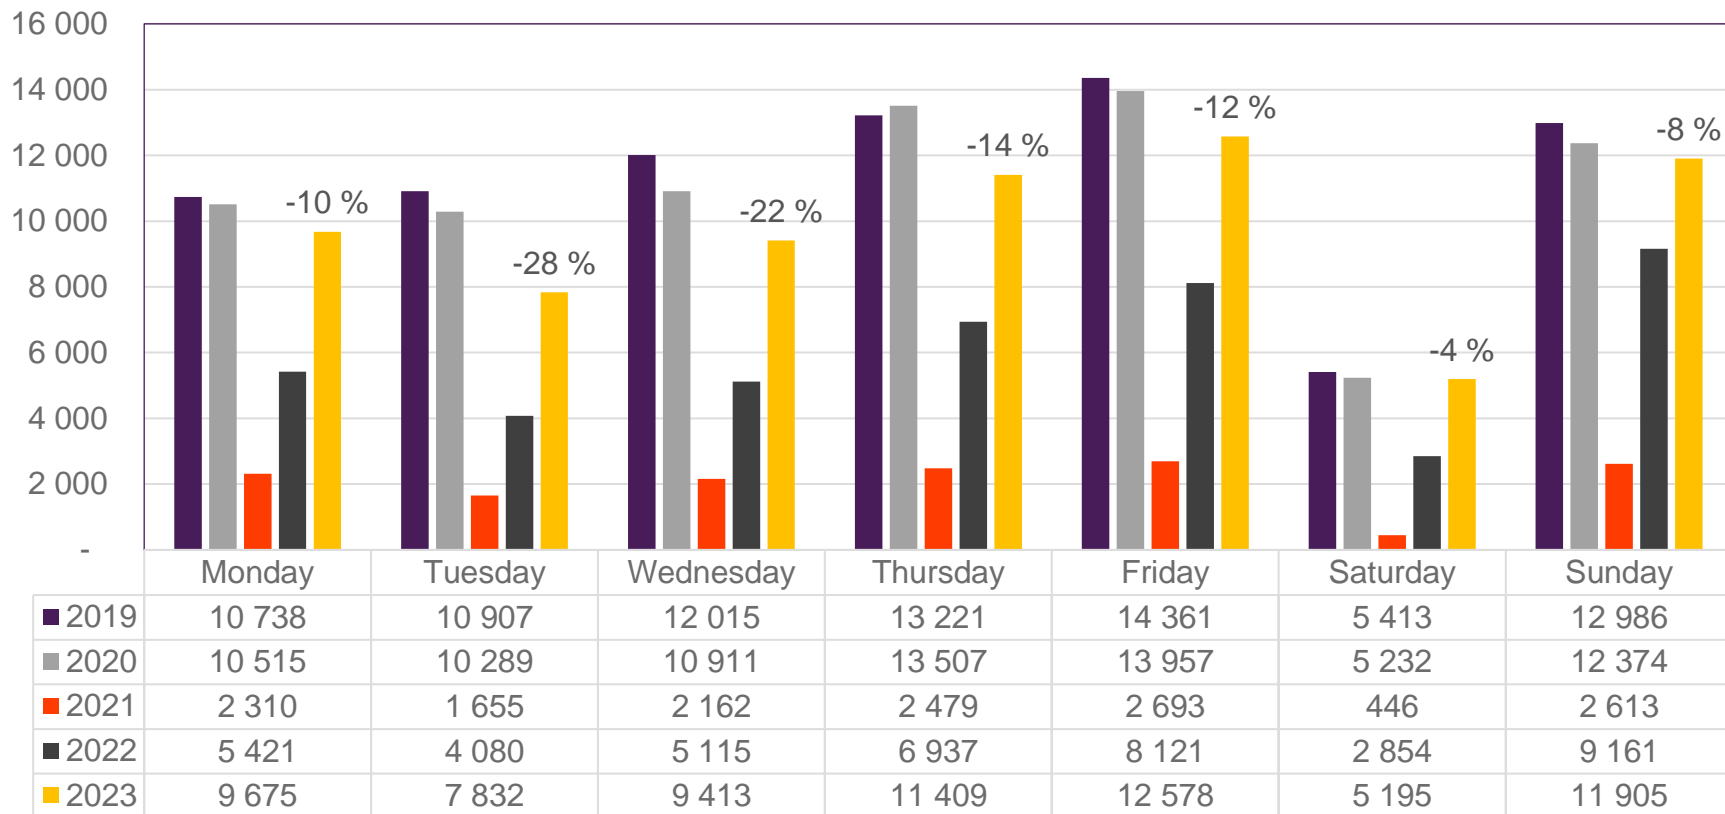

Passengers BGO international per week

• Week 1 2019 is 31/12-18 – 6/1-19. Week 1 2020 is 30/12-19 – 5/1-20. Week 52 2021 is 27/12-21 – 2/1-22. Week 52 2022 is 26/12-22 – 1/1-23.

Passengers BGO domestic per week

• Week 1 2019 is 31/12-18 – 6/1-19. Week 1 2020 is 30/12-19 – 5/1-20. Week 52 2021 is 27/12-21 – 2/1-22. Week 52 2022 is 26/12-22 – 1/1-23.

Passengers SVG total per day, week 6

The change is measured from 2019.

Passengers SVG total per week

• Week 1 2019 is 31/12-18 – 6/1-19. Week 1 2020 is 30/12-19 – 5/1-20. Week 52 2021 is 27/12-21 – 2/1-22. Week 52 2022 is 26/12-22 – 1/1-23.

Passengers SVG international per week

• Week 1 2019 is 31/12-18 – 6/1-19. Week 1 2020 is 30/12-19 – 5/1-20. Week 52 2021 is 27/12-21 – 2/1-22. Week 52 2022 is 26/12-22 – 1/1-23.

Passengers TRD total per day, week 6

The change is measured from 2019.