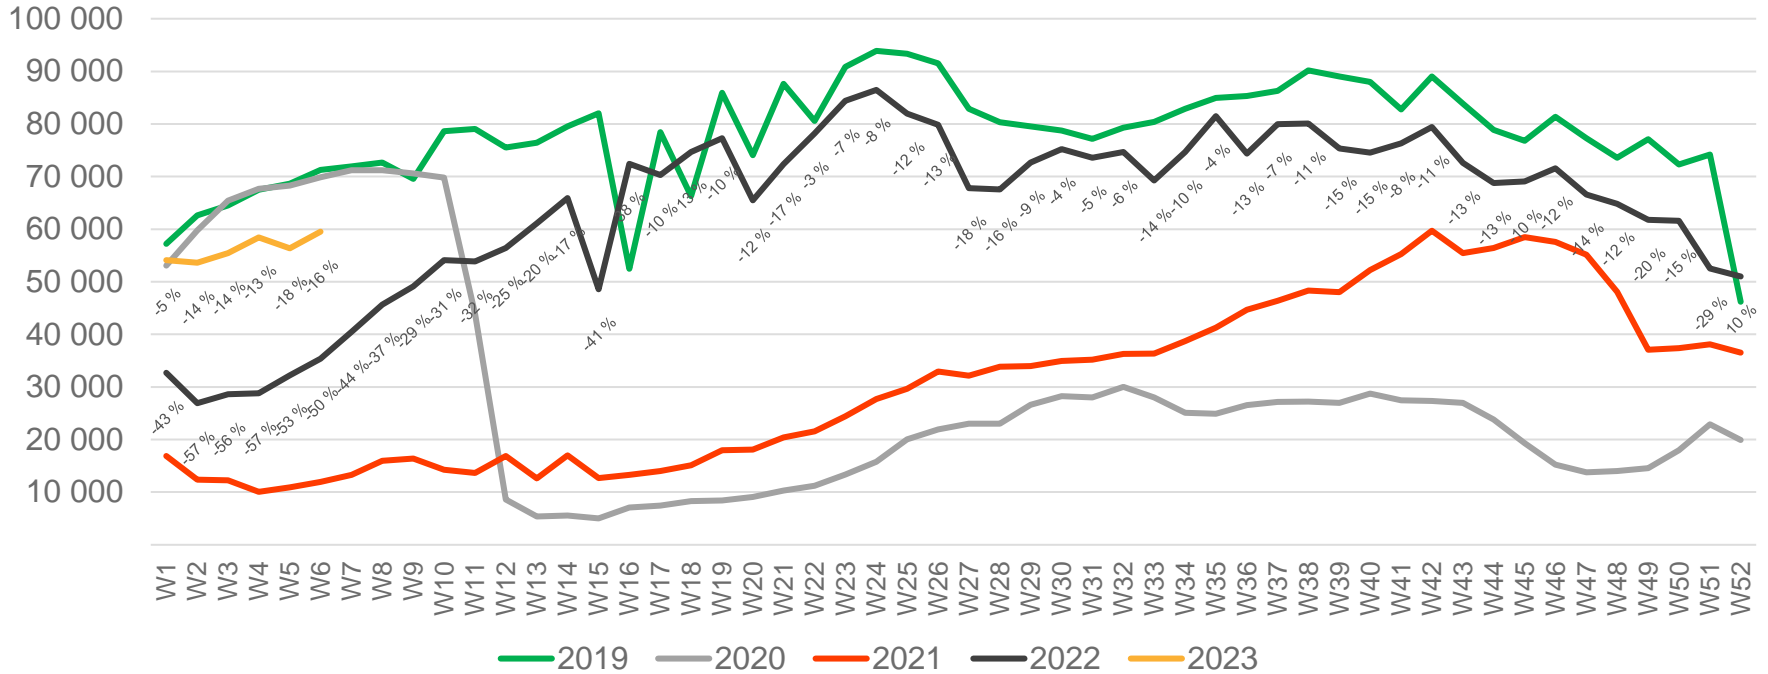

• Week 1 2019 is 31/12-18 – 6/1-19. Week 1 2020 is 30/12-19 – 5/1-20. Week 52 2021 is 27/12-21 – 2/1-22. Week 52 2022 is 26/12-22 – 1/1-23.

Passengers BGO total per day, week 6

The change is measured from 2019.

Passengers BGO international per week

• Week 1 2019 is 31/12-18 – 6/1-19. Week 1 2020 is 30/12-19 – 5/1-20. Week 52 2021 is 27/12-21 – 2/1-22. Week 52 2022 is 26/12-22 – 1/1-23.

Passengers BGO domestic per week

• Week 1 2019 is 31/12-18 – 6/1-19. Week 1 2020 is 30/12-19 – 5/1-20. Week 52 2021 is 27/12-21 – 2/1-22. Week 52 2022 is 26/12-22 – 1/1-23.

Passengers SVG total per day, week 6

The change is measured from 2019.

Passengers SVG total per week

• Week 1 2019 is 31/12-18 – 6/1-19. Week 1 2020 is 30/12-19 – 5/1-20. Week 52 2021 is 27/12-21 – 2/1-22. Week 52 2022 is 26/12-22 – 1/1-23.

Passengers SVG international per week