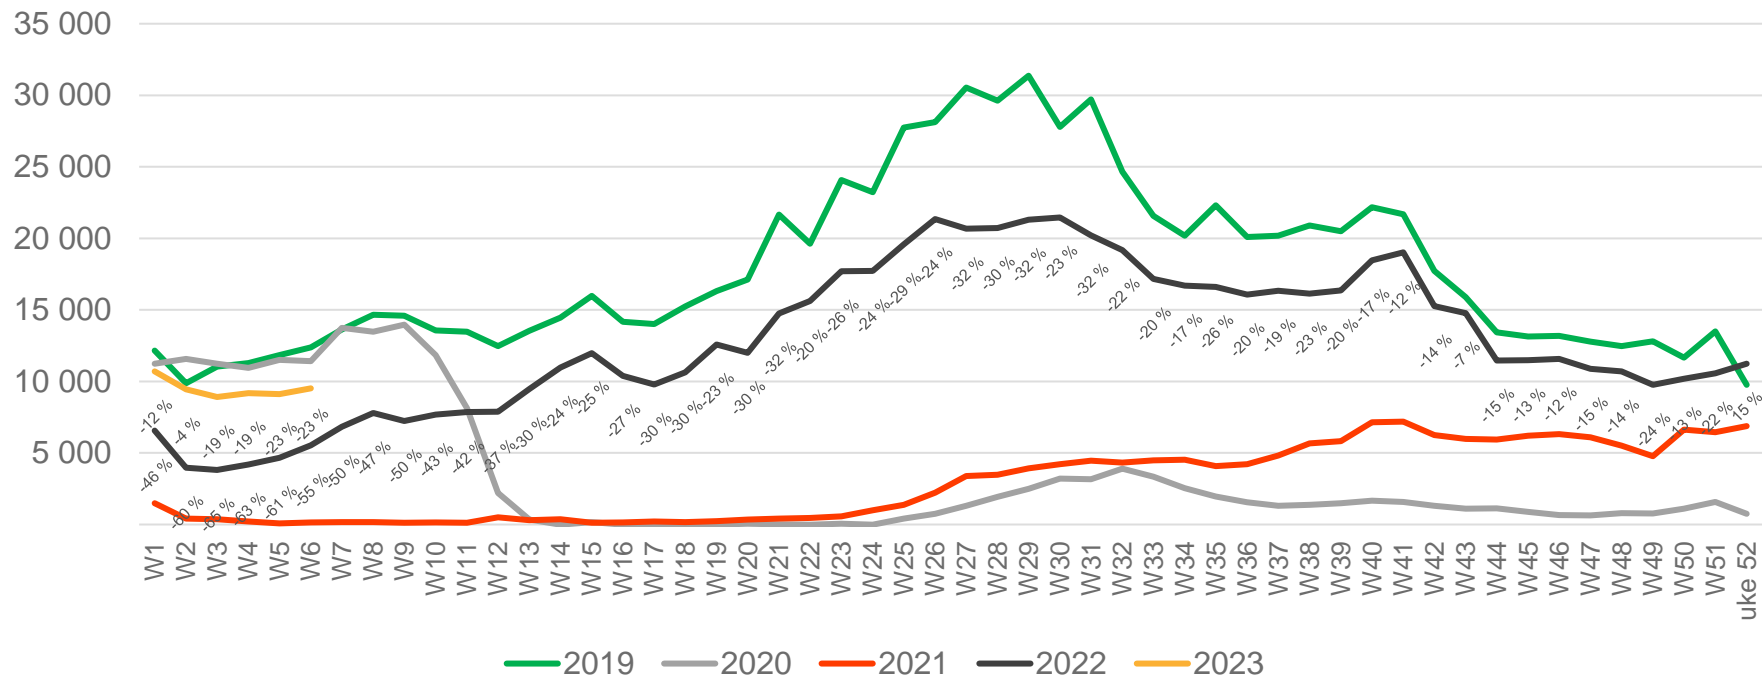

• Week 1 2019 is 31/12-18 – 6/1-19. Week 1 2020 is 30/12-19 – 5/1-20. Week 52 2021 is 27/12-21 – 2/1-22. Week 52 2022 is 26/12-22 – 1/1-23.

Passengers SVG total per day, week 6

The change is measured from 2019.

Passengers SVG total per week

• Week 1 2019 is 31/12-18 – 6/1-19. Week 1 2020 is 30/12-19 – 5/1-20. Week 52 2021 is 27/12-21 – 2/1-22. Week 52 2022 is 26/12-22 – 1/1-23.

Passengers SVG international per week

• Week 1 2019 is 31/12-18 – 6/1-19. Week 1 2020 is 30/12-19 – 5/1-20. Week 52 2021 is 27/12-21 – 2/1-22. Week 52 2022 is 26/12-22 – 1/1-23.

Passengers TRD total per day, week 6

The change is measured from 2019.

Passengers TRD total per week

• Week 1 2019 is 31/12-18 – 6/1-19. Week 1 2020 is 30/12-19 – 5/1-20. Week 52 2021 is 27/12-21 – 2/1-22. Week 52 2022 is 26/12-22 – 1/1-23.

Passengers TRD international per week