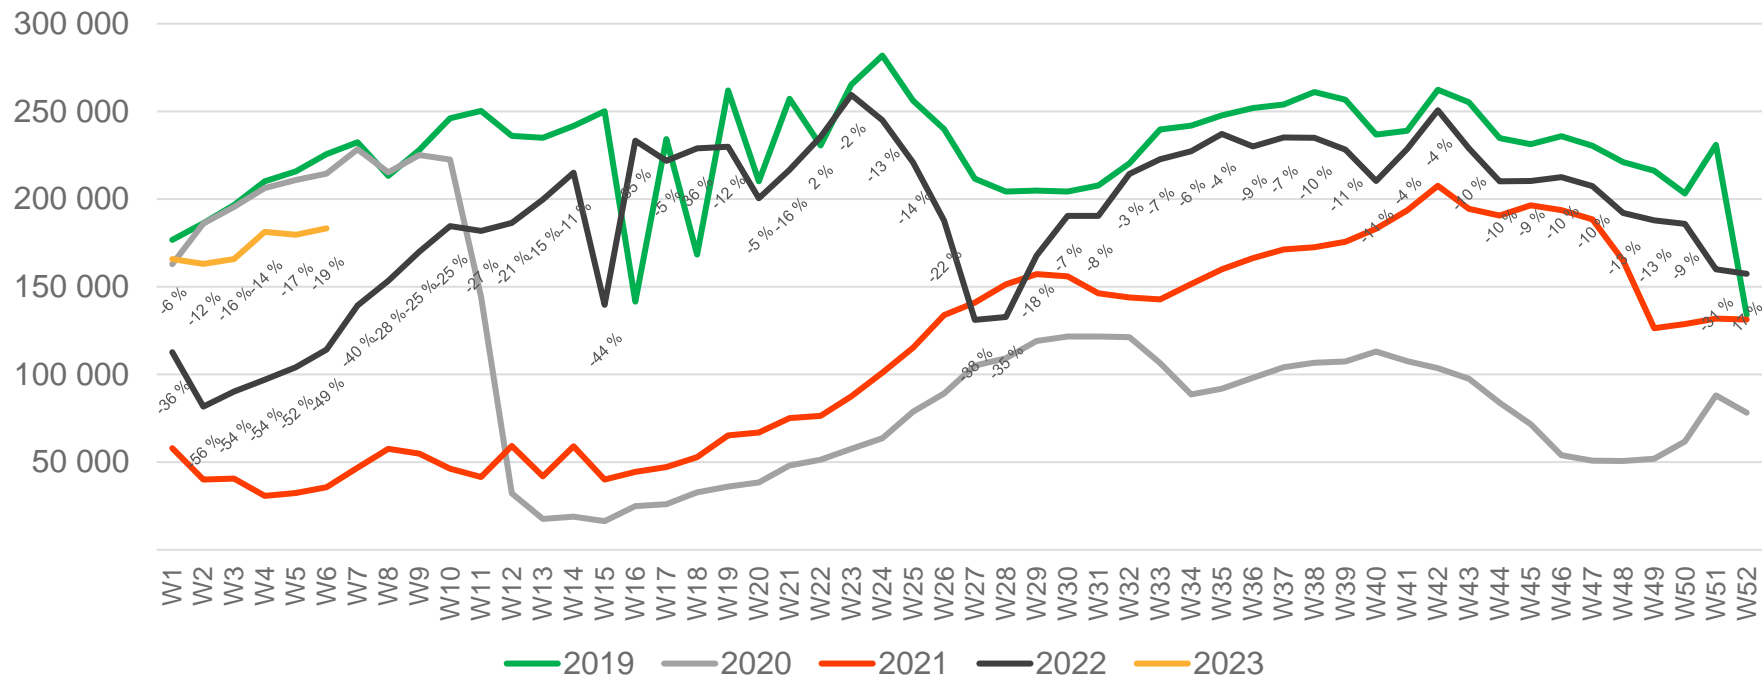

Passengers Avinor domestic per week

• Week 1 2019 is 31/12-18 – 6/1-19. Week 1 2020 is 30/12-19 – 5/1-20. Week 52 2021 is 27/12-21 – 2/1-22. Week 52 2022 is 26/12-22 – 1/1-23.

Passengers OSL total per day, week 6

The change is measured from 2019.

Passengers OSL total per week

• Week 1 2019 is 31/12-18 – 6/1-19. Week 1 2020 is 30/12-19 – 5/1-20. Week 52 2021 is 27/12-21 – 2/1-22. Week 52 2022 is 26/12-22 – 1/1-23.

Passengers OSL international per week

• Week 1 2019 is 31/12-18 – 6/1-19. Week 1 2020 is 30/12-19 – 5/1-20. Week 52 2021 is 27/12-21 – 2/1-22. Week 52 2022 is 26/12-22 – 1/1-23.

Passengers OSL domestic per week

• Week 1 2019 is 31/12-18 – 6/1-19. Week 1 2020 is 30/12-19 – 5/1-20. Week 52 2021 is 27/12-21 – 2/1-22. Week 52 2022 is 26/12-22 – 1/1-23.

Passengers BGO total per day, week 6

The change is measured from 2019.