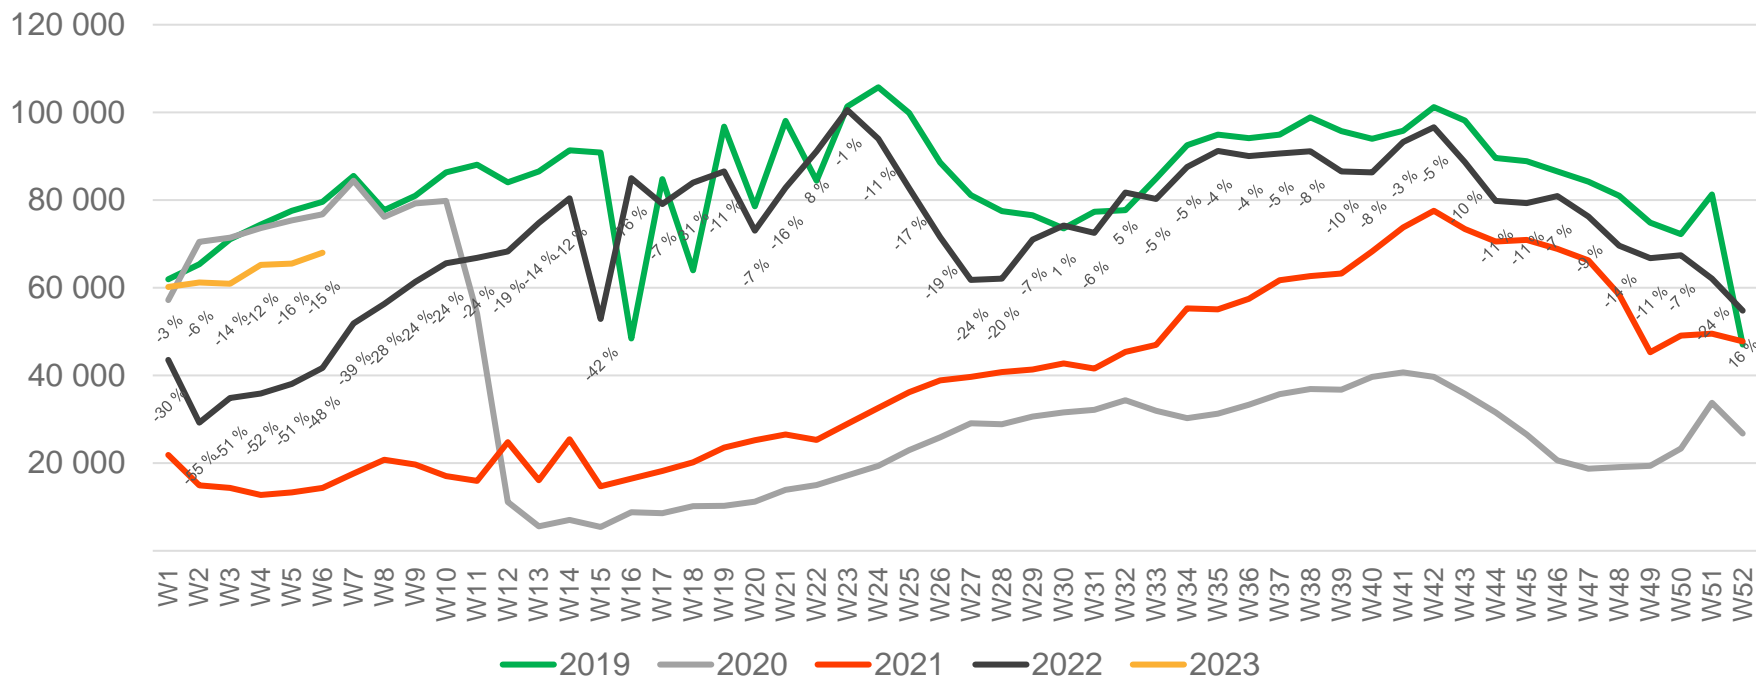

Passengers TRD total per week

• Week 1 2019 is 31/12-18 – 6/1-19. Week 1 2020 is 30/12-19 – 5/1-20. Week 52 2021 is 27/12-21 – 2/1-22. Week 52 2022 is 26/12-22 – 1/1-23.