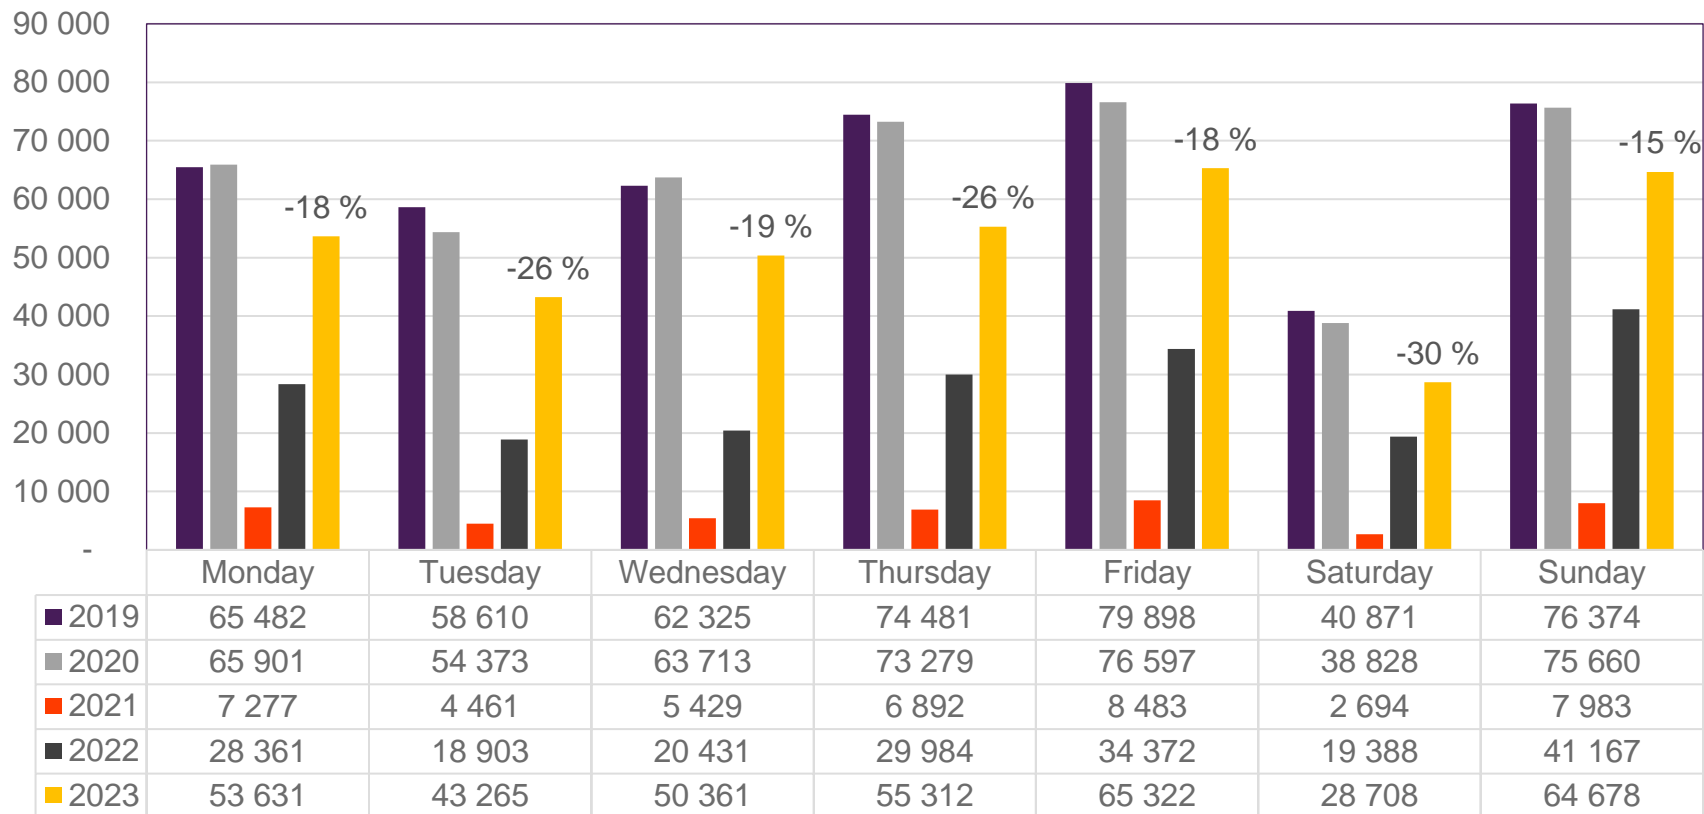

Passengers Avinor total per day, week 5

The change is measured from 2019.

Passengers Avinor total per week

• Week 1 2019 is 31/12-18 – 6/1-19. Week 1 2020 is 30/12-19 – 5/1-20. Week 52 2021 is 27/12-21 – 2/1-22. Week 52 2022 is 26/12-22 – 1/1-23.

Passengers Avinor international per week

• Week 1 2019 is 31/12-18 – 6/1-19. Week 1 2020 is 30/12-19 – 5/1-20. Week 52 2021 is 27/12-21 – 2/1-22. Week 52 2022 is 26/12-22 – 1/1-23.

Passengers Avinor domestic per week

• Week 1 2019 is 31/12-18 – 6/1-19. Week 1 2020 is 30/12-19 – 5/1-20. Week 52 2021 is 27/12-21 – 2/1-22. Week 52 2022 is 26/12-22 – 1/1-23.

Passengers OSL total per day, week 5

The change is measured from 2019.

Passengers TRD total per day, week 5

The change is measured from 2019.

Passengers TRD total per week

• Week 1 2019 is 31/12-18 – 6/1-19. Week 1 2020 is 30/12-19 – 5/1-20. Week 52 2021 is 27/12-21 – 2/1-22. Week 52 2022 is 26/12-22 – 1/1-23.