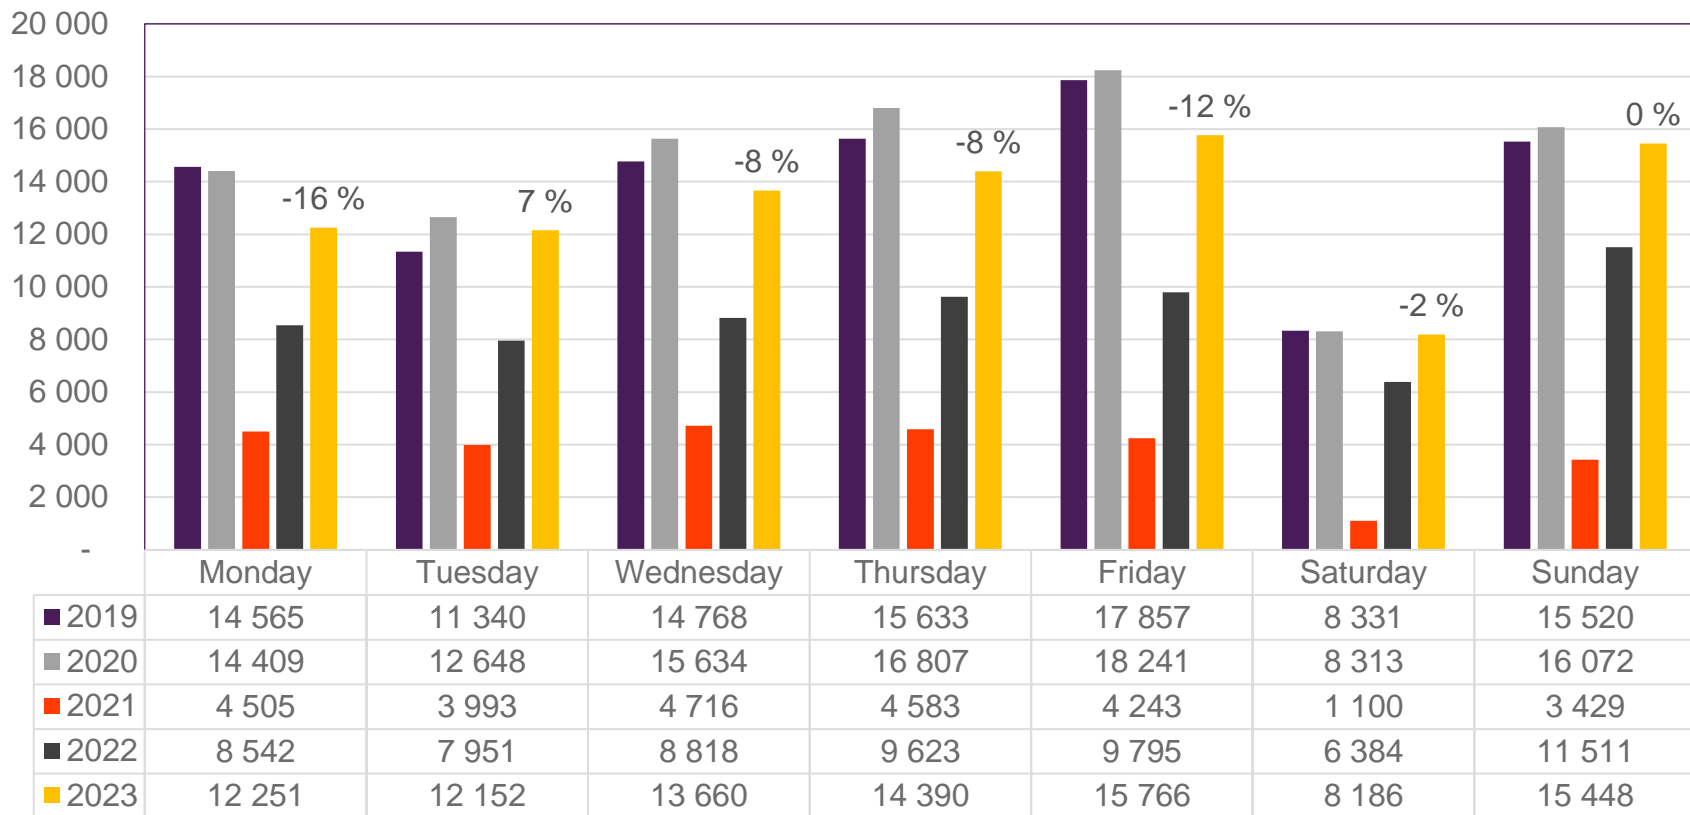

• Week 1 2019 is 31/12-18 – 6/1-19. Week 1 2020 is 30/12-19 – 5/1-20. Week 52 2021 is 27/12-21 – 2/1-22. Week 52 2022 is 26/12-22 – 1/1-23.

Passengers OSL total per day, week 5

The change is measured from 2019.

Passengers OSL total per week

• Week 1 2019 is 31/12-18 – 6/1-19. Week 1 2020 is 30/12-19 – 5/1-20. Week 52 2021 is 27/12-21 – 2/1-22. Week 52 2022 is 26/12-22 – 1/1-23.

Passengers OSL international per week

• Week 1 2019 is 31/12-18 – 6/1-19. Week 1 2020 is 30/12-19 – 5/1-20. Week 52 2021 is 27/12-21 – 2/1-22. Week 52 2022 is 26/12-22 – 1/1-23.

Passengers OSL domestic per week

• Week 1 2019 is 31/12-18 – 6/1-19. Week 1 2020 is 30/12-19 – 5/1-20. Week 52 2021 is 27/12-21 – 2/1-22. Week 52 2022 is 26/12-22 – 1/1-23.

Passengers BGO total per day, week 5

The change is measured from 2019.

Passengers BGO total per week

• Week 1 2019 is 31/12-18 – 6/1-19. Week 1 2020 is 30/12-19 – 5/1-20. Week 52 2021 is 27/12-21 – 2/1-22. Week 52 2022 is 26/12-22 – 1/1-23.