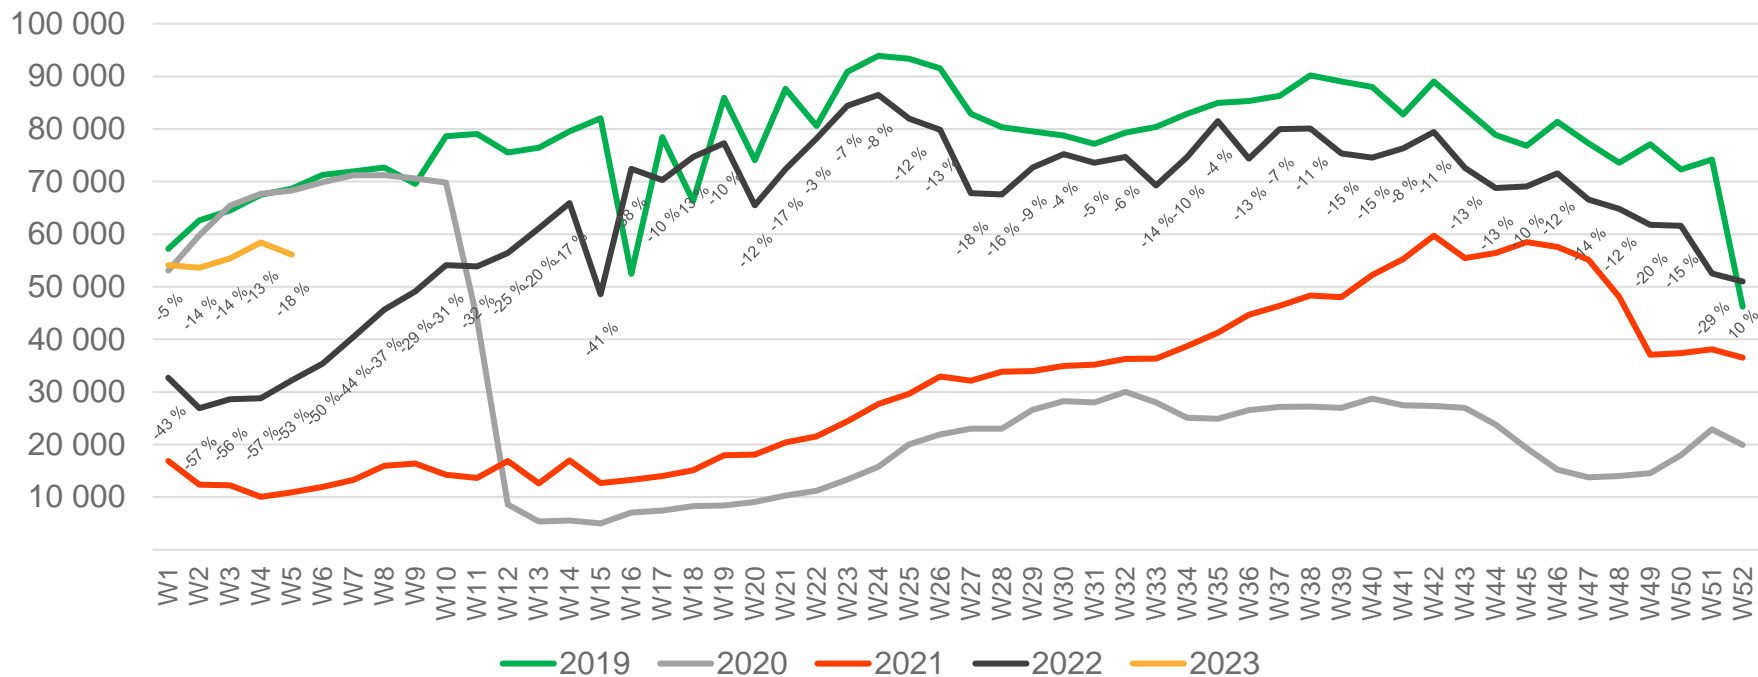

Passengers BGO total per day, week 5

The change is measured from 2019.

Passengers BGO total per week

• Week 1 2019 is 31/12-18 – 6/1-19. Week 1 2020 is 30/12-19 – 5/1-20. Week 52 2021 is 27/12-21 – 2/1-22. Week 52 2022 is 26/12-22 – 1/1-23.

Passengers BGO international per week

• Week 1 2019 is 31/12-18 – 6/1-19. Week 1 2020 is 30/12-19 – 5/1-20. Week 52 2021 is 27/12-21 – 2/1-22. Week 52 2022 is 26/12-22 – 1/1-23.

Passengers BGO domestic per week

• Week 1 2019 is 31/12-18 – 6/1-19. Week 1 2020 is 30/12-19 – 5/1-20. Week 52 2021 is 27/12-21 – 2/1-22. Week 52 2022 is 26/12-22 – 1/1-23.

Passengers SVG total per day, week 5

The change is measured from 2019.

Passengers SVG total per week

• Week 1 2019 is 31/12-18 – 6/1-19. Week 1 2020 is 30/12-19 – 5/1-20. Week 52 2021 is 27/12-21 – 2/1-22. Week 52 2022 is 26/12-22 – 1/1-23.

Passengers SVG international per week