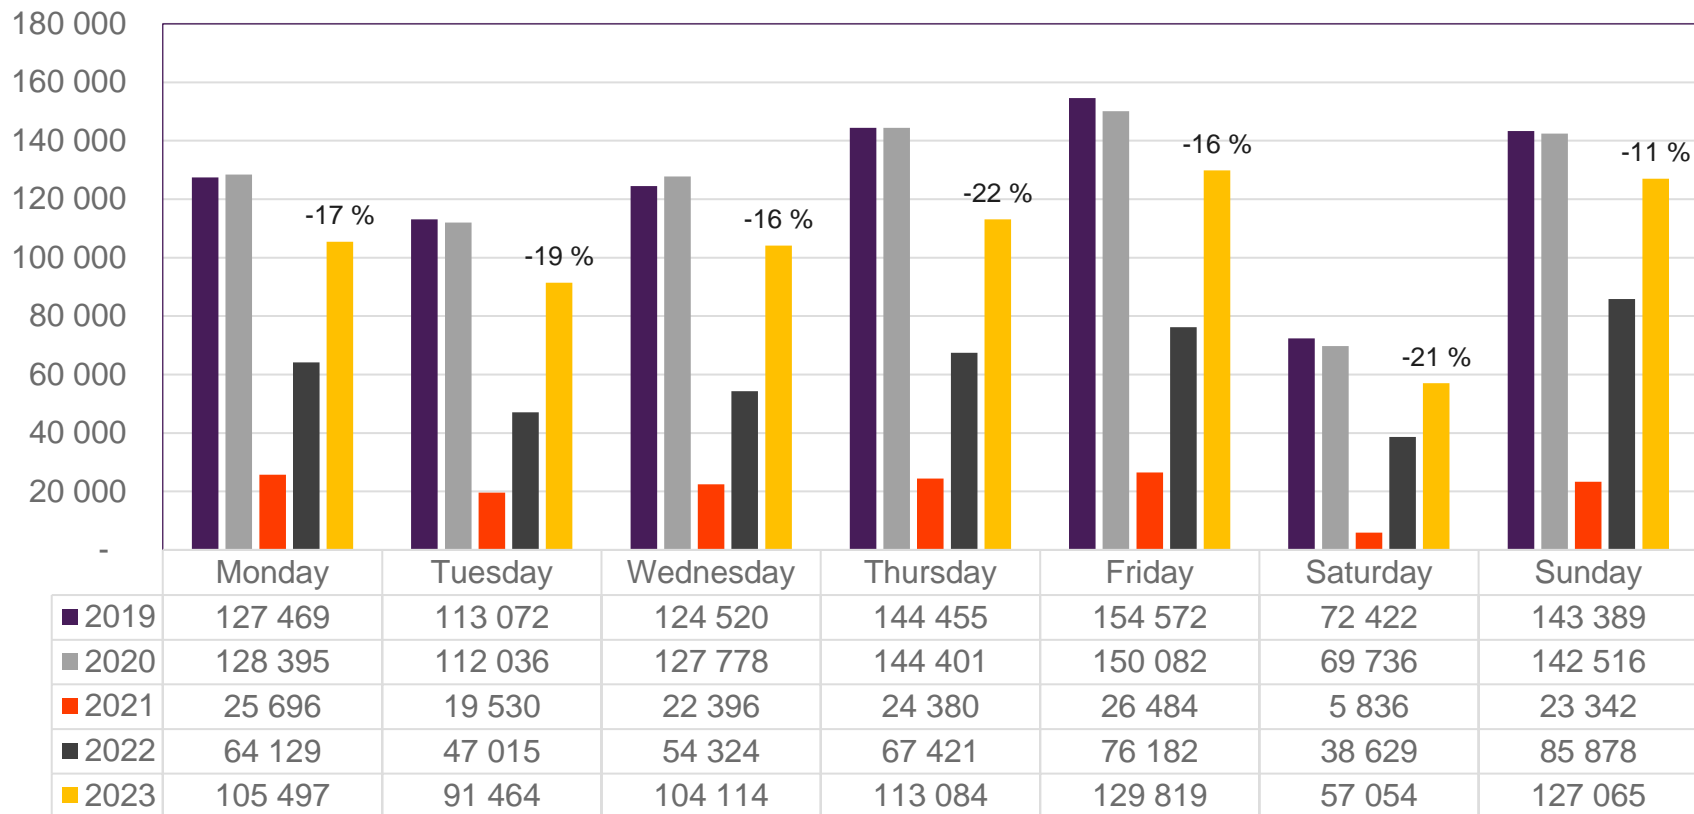

Passenger numbers per week

Preliminary figures

- The figures for the previous week are preliminary. It takes some time for all passenger numbers to be reported, so the figures for the previous week may be 1-2% lower than the final figures.
- The figures are taken from Avinor's traffic database.
- Week 1 2019 include numbers from 2018 (31/12 2018)
Week 1 2020 include numbers from 2019 (30-31/12 2019)
Week 52 2021 include numbers from 2022 (1-2/1 2022)
Week 52 2022 include numbers from 2023 (1/1 2023)

Passengers Avinor total per day, week 5

The change is measured from 2019.

Passengers Avinor total per week

• Week 1 2019 is 31/12-18 – 6/1-19. Week 1 2020 is 30/12-19 – 5/1-20. Week 52 2021 is 27/12-21 – 2/1-22. Week 52 2022 is 26/12-22 – 1/1-23.

Passengers TRD total per day, week 5

The change is measured from 2019.

Passengers TRD total per week

• Week 1 2019 is 31/12-18 – 6/1-19. Week 1 2020 is 30/12-19 – 5/1-20. Week 52 2021 is 27/12-21 – 2/1-22. Week 52 2022 is 26/12-22 – 1/1-23.

Passengers TRD international per week

• Week 1 2019 is 31/12-18 – 6/1-19. Week 1 2020 is 30/12-19 – 5/1-20. Week 52 2021 is 27/12-21 – 2/1-22. Week 52 2022 is 26/12-22 – 1/1-23.

Passengers TRD domestic per week