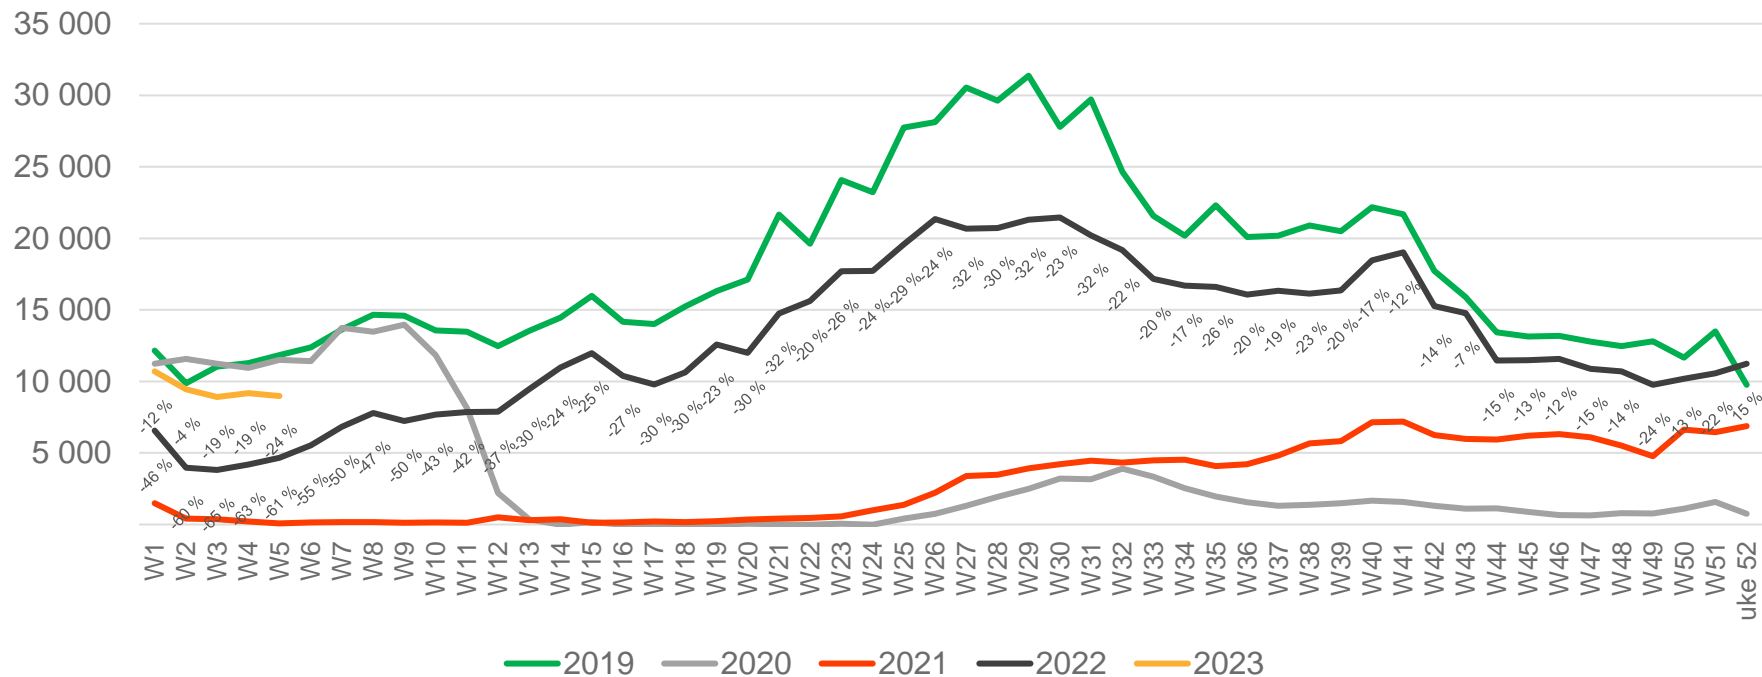

Passengers SVG total per week

• Week 1 2019 is 31/12-18 – 6/1-19. Week 1 2020 is 30/12-19 – 5/1-20. Week 52 2021 is 27/12-21 – 2/1-22. Week 52 2022 is 26/12-22 – 1/1-23.

Passengers SVG international per week

• Week 1 2019 is 31/12-18 – 6/1-19. Week 1 2020 is 30/12-19 – 5/1-20. Week 52 2021 is 27/12-21 – 2/1-22. Week 52 2022 is 26/12-22 – 1/1-23.

Passengers SVG domestic per week

• Week 1 2019 is 31/12-18 – 6/1-19. Week 1 2020 is 30/12-19 – 5/1-20. Week 52 2021 is 27/12-21 – 2/1-22. Week 52 2022 is 26/12-22 – 1/1-23.

Passengers TRD total per day, week 5

The change is measured from 2019.

Passengers TRD total per week

• Week 1 2019 is 31/12-18 – 6/1-19. Week 1 2020 is 30/12-19 – 5/1-20. Week 52 2021 is 27/12-21 – 2/1-22. Week 52 2022 is 26/12-22 – 1/1-23.

Passengers TRD international per week

• Week 1 2019 is 31/12-18 – 6/1-19. Week 1 2020 is 30/12-19 – 5/1-20. Week 52 2021 is 27/12-21 – 2/1-22. Week 52 2022 is 26/12-22 – 1/1-23.

Passengers TRD domestic per week