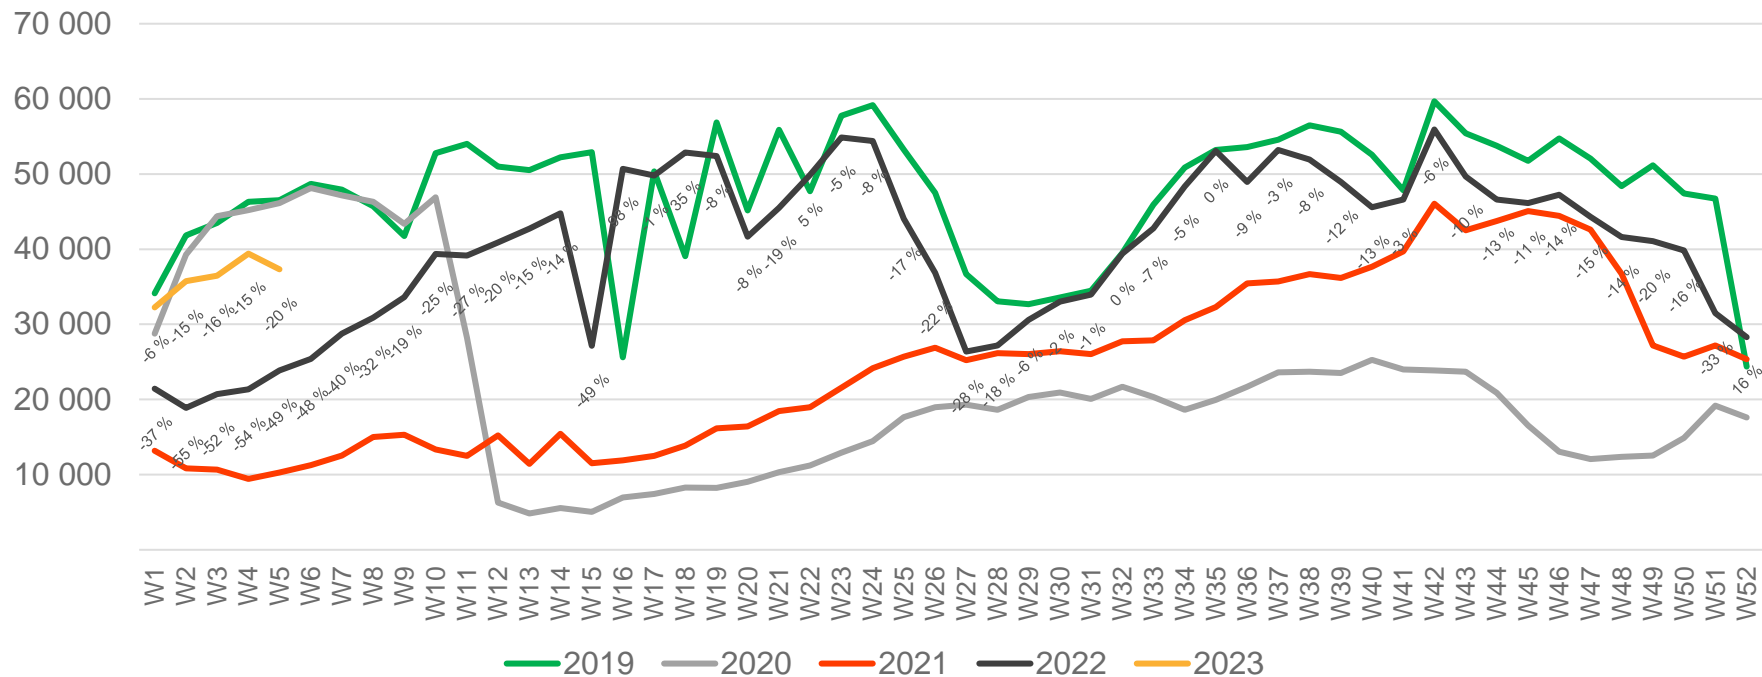

Passengers BGO international per week

• Week 1 2019 is 31/12-18 – 6/1-19. Week 1 2020 is 30/12-19 – 5/1-20. Week 52 2021 is 27/12-21 – 2/1-22. Week 52 2022 is 26/12-22 – 1/1-23.

Passengers BGO domestic per week

• Week 1 2019 is 31/12-18 – 6/1-19. Week 1 2020 is 30/12-19 – 5/1-20. Week 52 2021 is 27/12-21 – 2/1-22. Week 52 2022 is 26/12-22 – 1/1-23.

Passengers SVG total per day, week 5

The change is measured from 2019.

Passengers SVG total per week

• Week 1 2019 is 31/12-18 – 6/1-19. Week 1 2020 is 30/12-19 – 5/1-20. Week 52 2021 is 27/12-21 – 2/1-22. Week 52 2022 is 26/12-22 – 1/1-23.

Passengers SVG international per week

• Week 1 2019 is 31/12-18 – 6/1-19. Week 1 2020 is 30/12-19 – 5/1-20. Week 52 2021 is 27/12-21 – 2/1-22. Week 52 2022 is 26/12-22 – 1/1-23.

Passengers SVG domestic per week

• Week 1 2019 is 31/12-18 – 6/1-19. Week 1 2020 is 30/12-19 – 5/1-20. Week 52 2021 is 27/12-21 – 2/1-22. Week 52 2022 is 26/12-22 – 1/1-23.