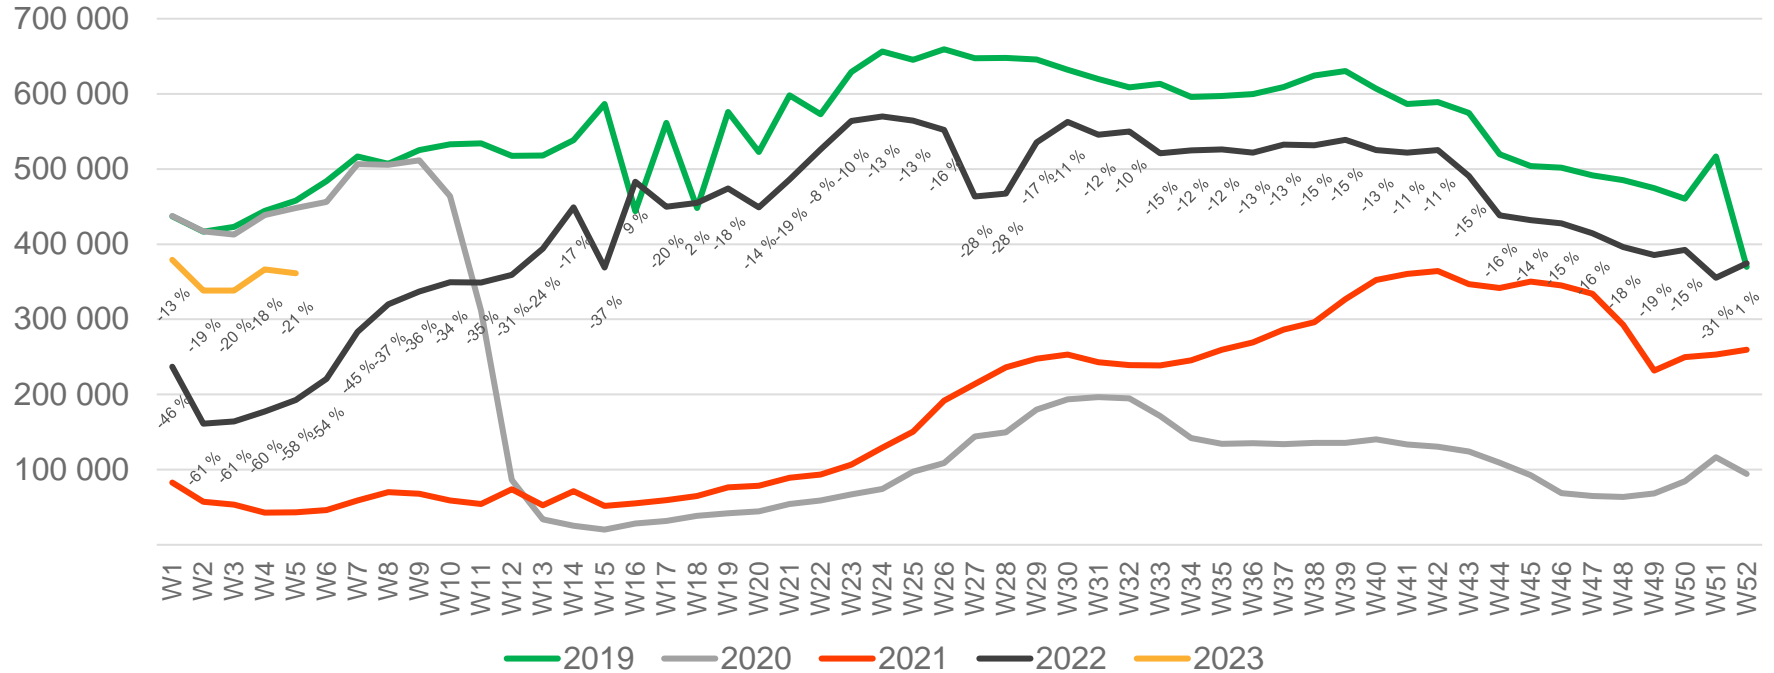

Passengers Avinor total per day, week 5

The change is measured from 2019.

Passengers Avinor total per week

• Week 1 2019 is 31/12-18 – 6/1-19. Week 1 2020 is 30/12-19 – 5/1-20. Week 52 2021 is 27/12-21 – 2/1-22. Week 52 2022 is 26/12-22 – 1/1-23.

Passengers Avinor international per week

• Week 1 2019 is 31/12-18 – 6/1-19. Week 1 2020 is 30/12-19 – 5/1-20. Week 52 2021 is 27/12-21 – 2/1-22. Week 52 2022 is 26/12-22 – 1/1-23.

Passengers Avinor domestic per week

• Week 1 2019 is 31/12-18 – 6/1-19. Week 1 2020 is 30/12-19 – 5/1-20. Week 52 2021 is 27/12-21 – 2/1-22. Week 52 2022 is 26/12-22 – 1/1-23.

Passengers OSL total per day, week 5

The change is measured from 2019.

Passengers OSL total per week

• Week 1 2019 is 31/12-18 – 6/1-19. Week 1 2020 is 30/12-19 – 5/1-20. Week 52 2021 is 27/12-21 – 2/1-22. Week 52 2022 is 26/12-22 – 1/1-23.

Passengers OSL international per week