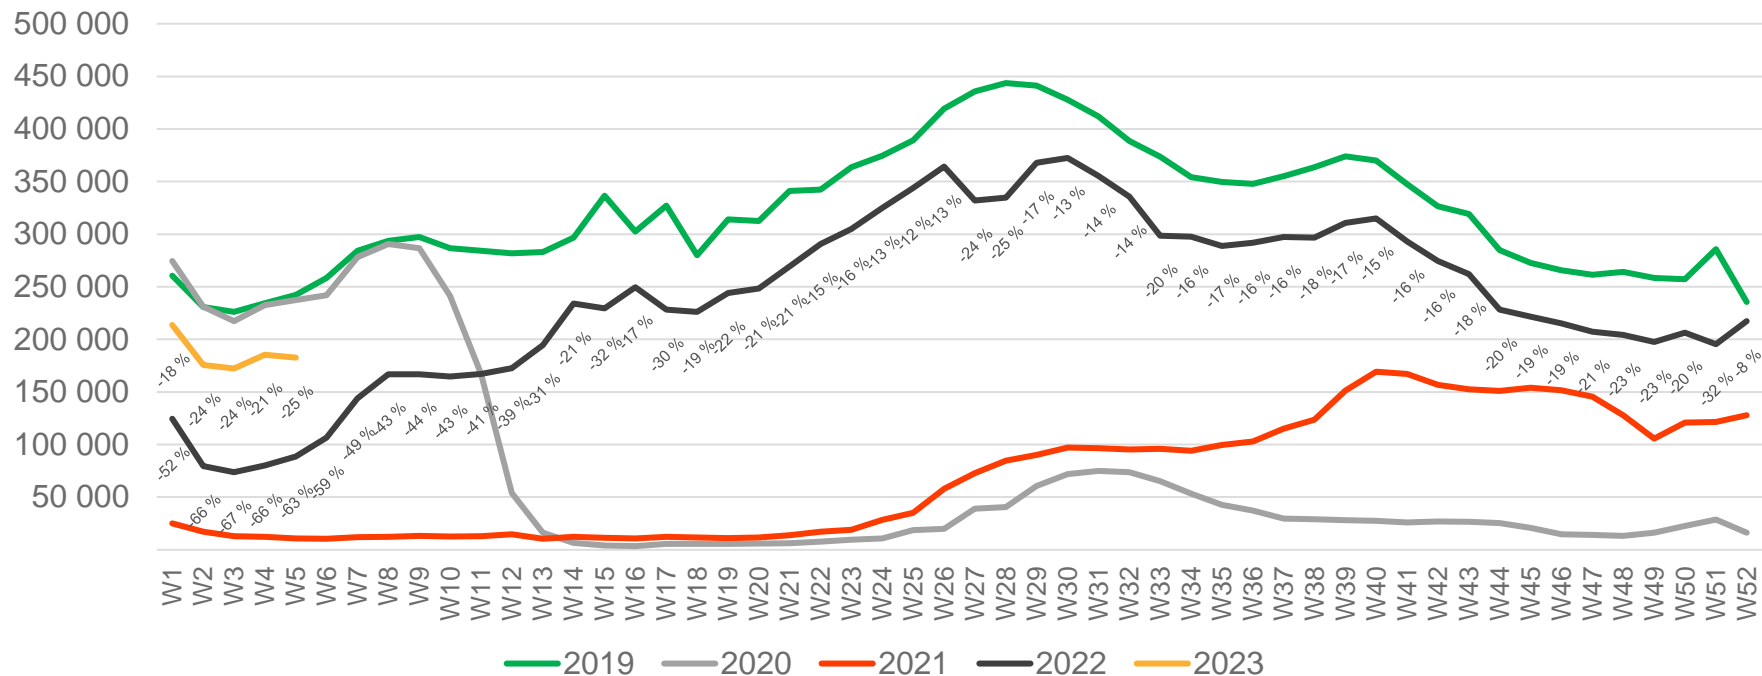

Passengers Avinor international per week

• Week 1 2019 is 31/12-18 – 6/1-19. Week 1 2020 is 30/12-19 – 5/1-20. Week 52 2021 is 27/12-21 – 2/1-22. Week 52 2022 is 26/12-22 – 1/1-23.

Passengers Avinor domestic per week

• Week 1 2019 is 31/12-18 – 6/1-19. Week 1 2020 is 30/12-19 – 5/1-20. Week 52 2021 is 27/12-21 – 2/1-22. Week 52 2022 is 26/12-22 – 1/1-23.

Passengers OSL total per day, week 5

The change is measured from 2019.

Passengers OSL total per week

• Week 1 2019 is 31/12-18 – 6/1-19. Week 1 2020 is 30/12-19 – 5/1-20. Week 52 2021 is 27/12-21 – 2/1-22. Week 52 2022 is 26/12-22 – 1/1-23.

Passengers OSL international per week

• Week 1 2019 is 31/12-18 – 6/1-19. Week 1 2020 is 30/12-19 – 5/1-20. Week 52 2021 is 27/12-21 – 2/1-22. Week 52 2022 is 26/12-22 – 1/1-23.

Passengers OSL domestic per week

• Week 1 2019 is 31/12-18 – 6/1-19. Week 1 2020 is 30/12-19 – 5/1-20. Week 52 2021 is 27/12-21 – 2/1-22. Week 52 2022 is 26/12-22 – 1/1-23.