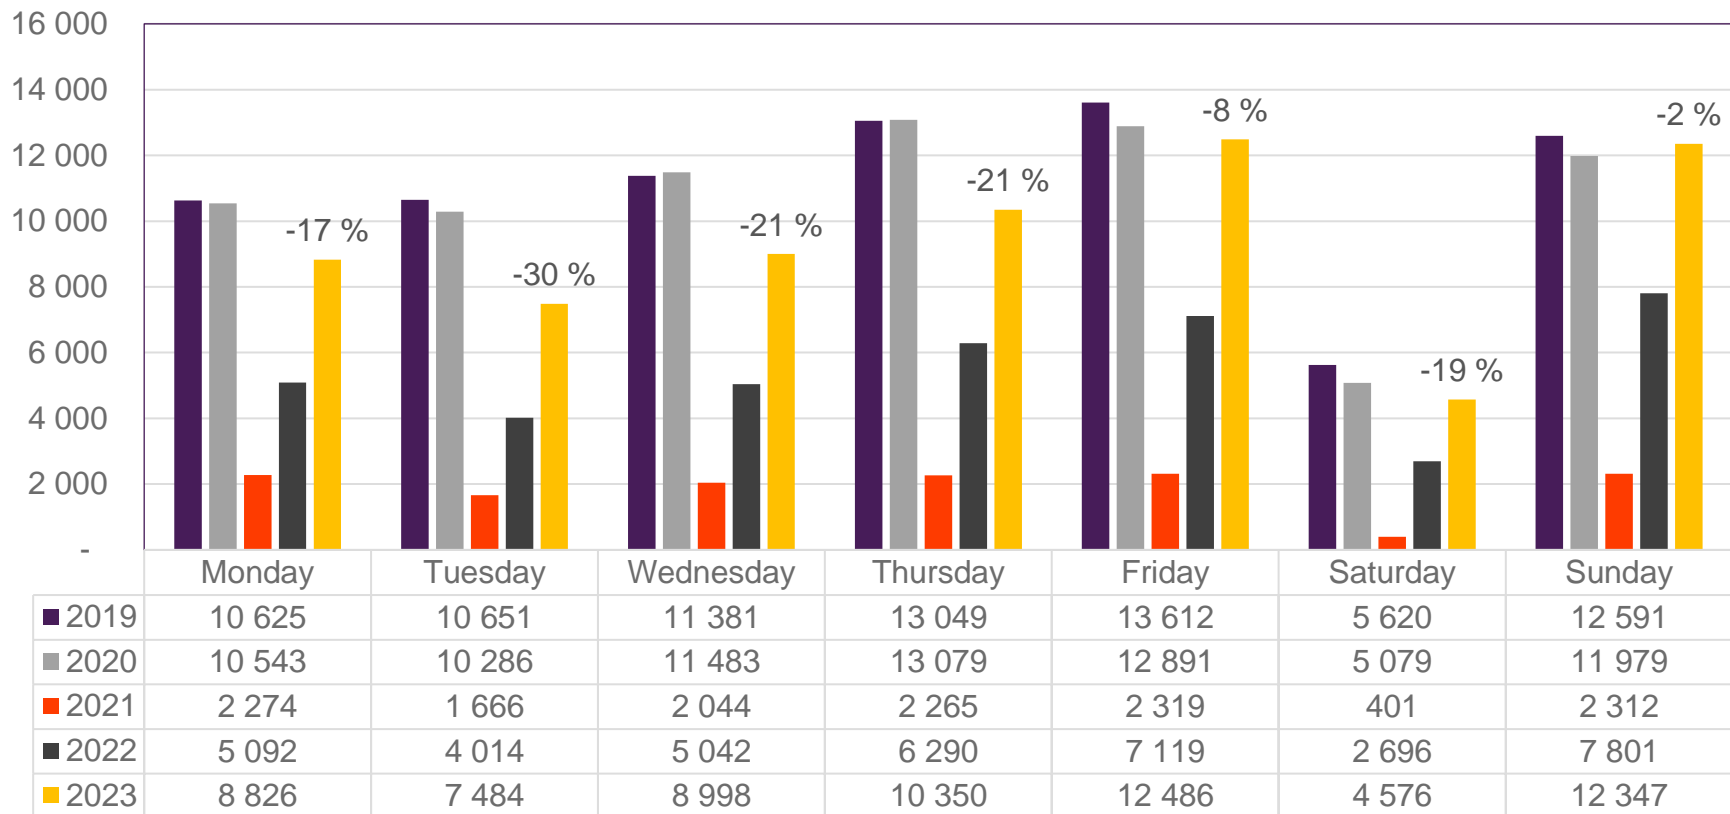

Passengers TRD total per day, week 5

The change is measured from 2019.