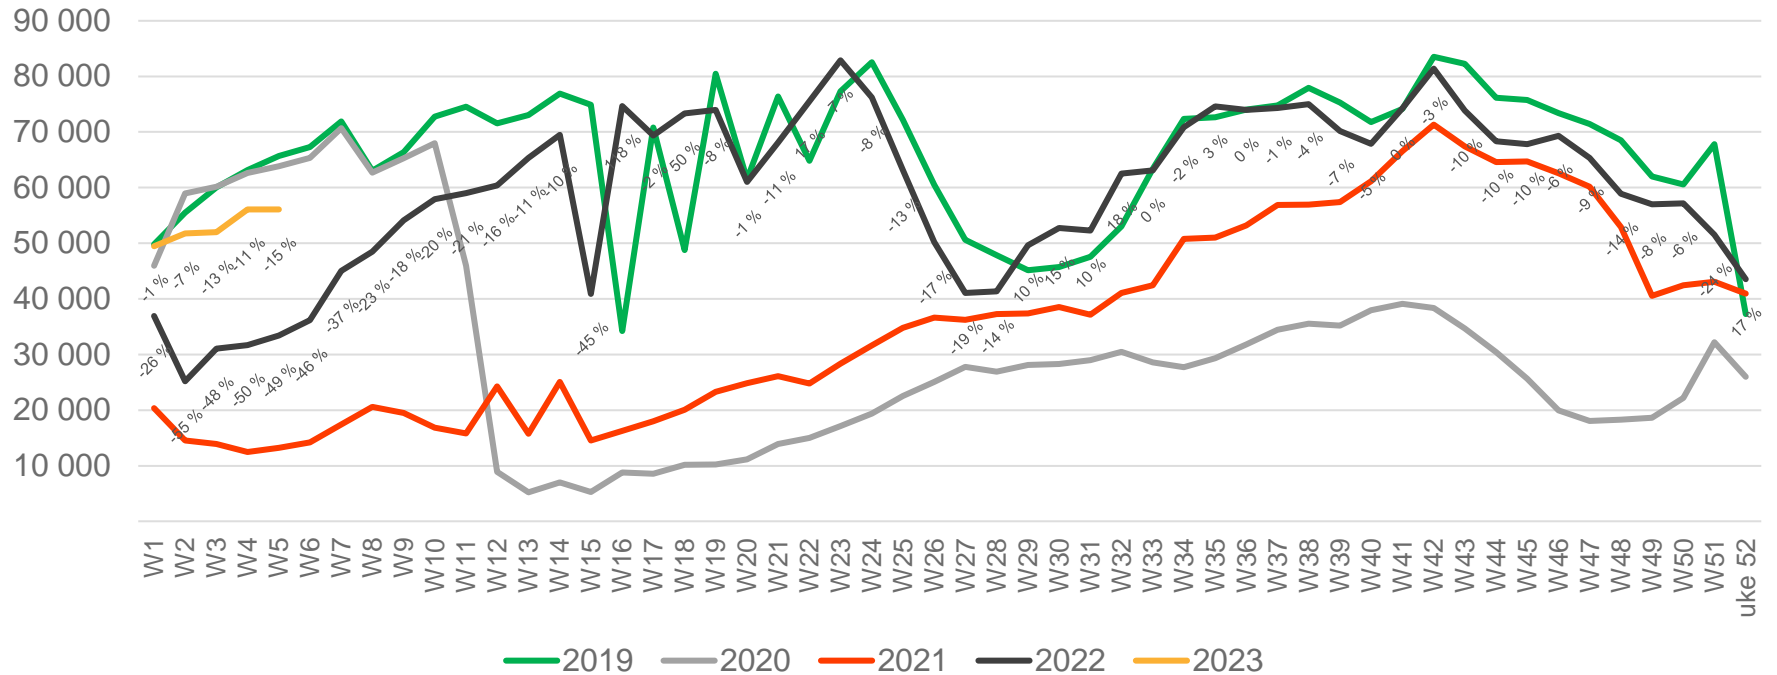

Passengers SVG total per week

• Week 1 2019 is 31/12-18 – 6/1-19. Week 1 2020 is 30/12-19 – 5/1-20. Week 52 2021 is 27/12-21 – 2/1-22. Week 52 2022 is 26/12-22 – 1/1-23.

Passengers SVG international per week

• Week 1 2019 is 31/12-18 – 6/1-19. Week 1 2020 is 30/12-19 – 5/1-20. Week 52 2021 is 27/12-21 – 2/1-22. Week 52 2022 is 26/12-22 – 1/1-23.

Passengers SVG domestic per week

• Week 1 2019 is 31/12-18 – 6/1-19. Week 1 2020 is 30/12-19 – 5/1-20. Week 52 2021 is 27/12-21 – 2/1-22. Week 52 2022 is 26/12-22 – 1/1-23.

Passengers TRD total per day, week 5

The change is measured from 2019.

Passengers TRD total per week

• Week 1 2019 is 31/12-18 – 6/1-19. Week 1 2020 is 30/12-19 – 5/1-20. Week 52 2021 is 27/12-21 – 2/1-22. Week 52 2022 is 26/12-22 – 1/1-23.

Passengers TRD international per week

• Week 1 2019 is 31/12-18 – 6/1-19. Week 1 2020 is 30/12-19 – 5/1-20. Week 52 2021 is 27/12-21 – 2/1-22. Week 52 2022 is 26/12-22 – 1/1-23.

Passengers TRD domestic per week