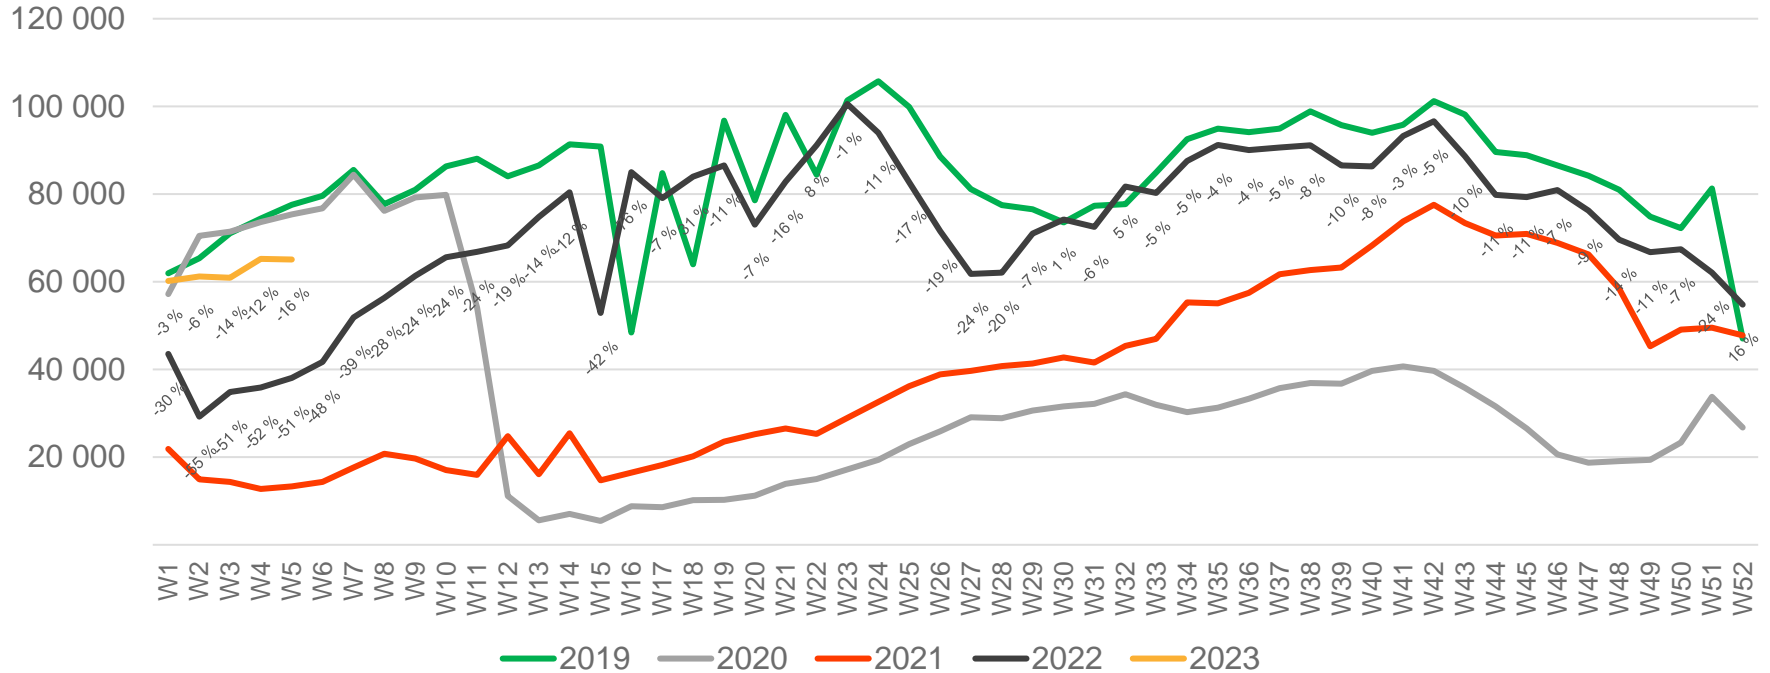

• Week 1 2019 is 31/12-18 – 6/1-19. Week 1 2020 is 30/12-19 – 5/1-20. Week 52 2021 is 27/12-21 – 2/1-22. Week 52 2022 is 26/12-22 – 1/1-23.

Passengers SVG total per day, week 5

The change is measured from 2019.

Passengers SVG total per week

• Week 1 2019 is 31/12-18 – 6/1-19. Week 1 2020 is 30/12-19 – 5/1-20. Week 52 2021 is 27/12-21 – 2/1-22. Week 52 2022 is 26/12-22 – 1/1-23.

Passengers SVG international per week

• Week 1 2019 is 31/12-18 – 6/1-19. Week 1 2020 is 30/12-19 – 5/1-20. Week 52 2021 is 27/12-21 – 2/1-22. Week 52 2022 is 26/12-22 – 1/1-23.

Passengers SVG domestic per week

• Week 1 2019 is 31/12-18 – 6/1-19. Week 1 2020 is 30/12-19 – 5/1-20. Week 52 2021 is 27/12-21 – 2/1-22. Week 52 2022 is 26/12-22 – 1/1-23.

Passengers TRD total per day, week 5

The change is measured from 2019.

Passengers TRD total per week

• Week 1 2019 is 31/12-18 – 6/1-19. Week 1 2020 is 30/12-19 – 5/1-20. Week 52 2021 is 27/12-21 – 2/1-22. Week 52 2022 is 26/12-22 – 1/1-23.