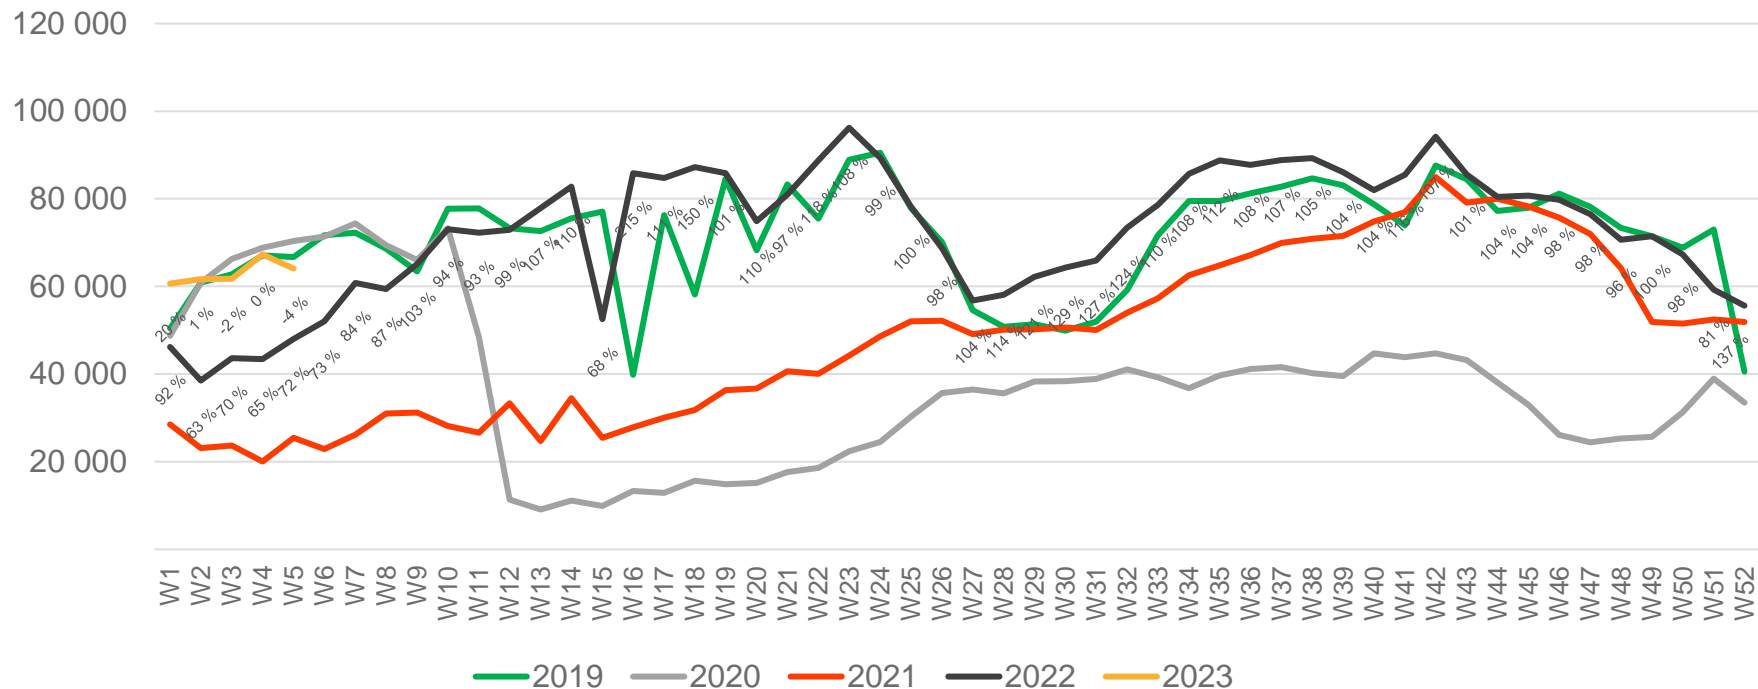

• Week 1 2019 is 31/12-18 – 6/1-19. Week 1 2020 is 30/12-19 – 5/1-20. Week 52 2021 is 27/12-21 – 2/1-22. Week 52 2022 is 26/12-22 – 1/1-23.

Passengers OSL domestic per week

• Week 1 2019 is 31/12-18 – 6/1-19. Week 1 2020 is 30/12-19 – 5/1-20. Week 52 2021 is 27/12-21 – 2/1-22. Week 52 2022 is 26/12-22 – 1/1-23.

Passengers BGO total per day, week 5

The change is measured from 2019.

Passengers BGO total per week

• Week 1 2019 is 31/12-18 – 6/1-19. Week 1 2020 is 30/12-19 – 5/1-20. Week 52 2021 is 27/12-21 – 2/1-22. Week 52 2022 is 26/12-22 – 1/1-23.

Passengers BGO international per week

• Week 1 2019 is 31/12-18 – 6/1-19. Week 1 2020 is 30/12-19 – 5/1-20. Week 52 2021 is 27/12-21 – 2/1-22. Week 52 2022 is 26/12-22 – 1/1-23.

Passengers BGO domestic per week

• Week 1 2019 is 31/12-18 – 6/1-19. Week 1 2020 is 30/12-19 – 5/1-20. Week 52 2021 is 27/12-21 – 2/1-22. Week 52 2022 is 26/12-22 – 1/1-23.

Passengers SVG total per day, week 5

The change is measured from 2019.