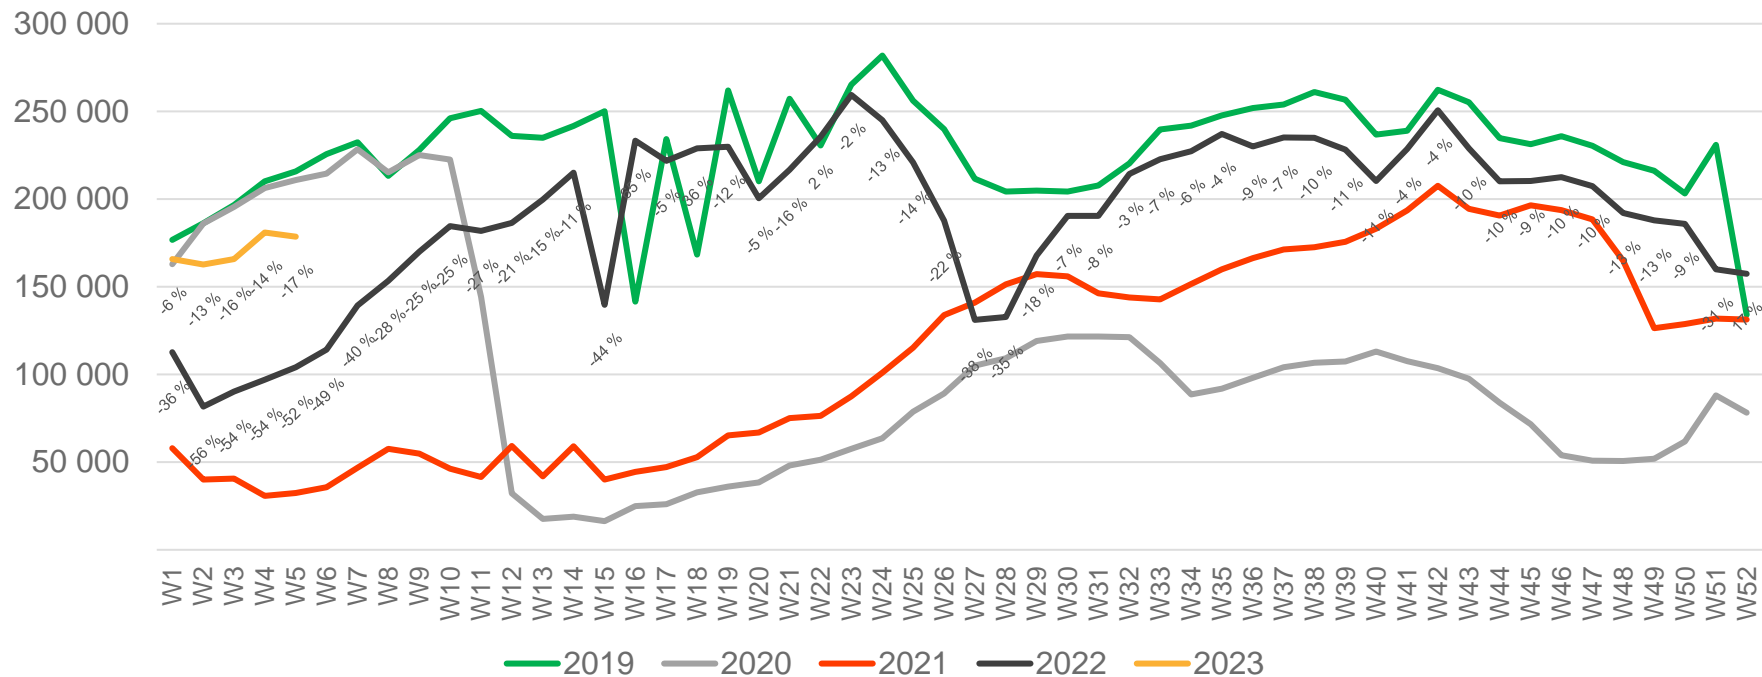

• Week 1 2019 is 31/12-18 – 6/1-19. Week 1 2020 is 30/12-19 – 5/1-20. Week 52 2021 is 27/12-21 – 2/1-22. Week 52 2022 is 26/12-22 – 1/1-23.

Passengers OSL total per day, week 5

The change is measured from 2019.

Passengers OSL total per week

• Week 1 2019 is 31/12-18 – 6/1-19. Week 1 2020 is 30/12-19 – 5/1-20. Week 52 2021 is 27/12-21 – 2/1-22. Week 52 2022 is 26/12-22 – 1/1-23.

Passengers OSL international per week

• Week 1 2019 is 31/12-18 – 6/1-19. Week 1 2020 is 30/12-19 – 5/1-20. Week 52 2021 is 27/12-21 – 2/1-22. Week 52 2022 is 26/12-22 – 1/1-23.

Passengers OSL domestic per week

• Week 1 2019 is 31/12-18 – 6/1-19. Week 1 2020 is 30/12-19 – 5/1-20. Week 52 2021 is 27/12-21 – 2/1-22. Week 52 2022 is 26/12-22 – 1/1-23.

Passengers BGO total per day, week 5

The change is measured from 2019.

Passengers BGO total per week

• Week 1 2019 is 31/12-18 – 6/1-19. Week 1 2020 is 30/12-19 – 5/1-20. Week 52 2021 is 27/12-21 – 2/1-22. Week 52 2022 is 26/12-22 – 1/1-23.