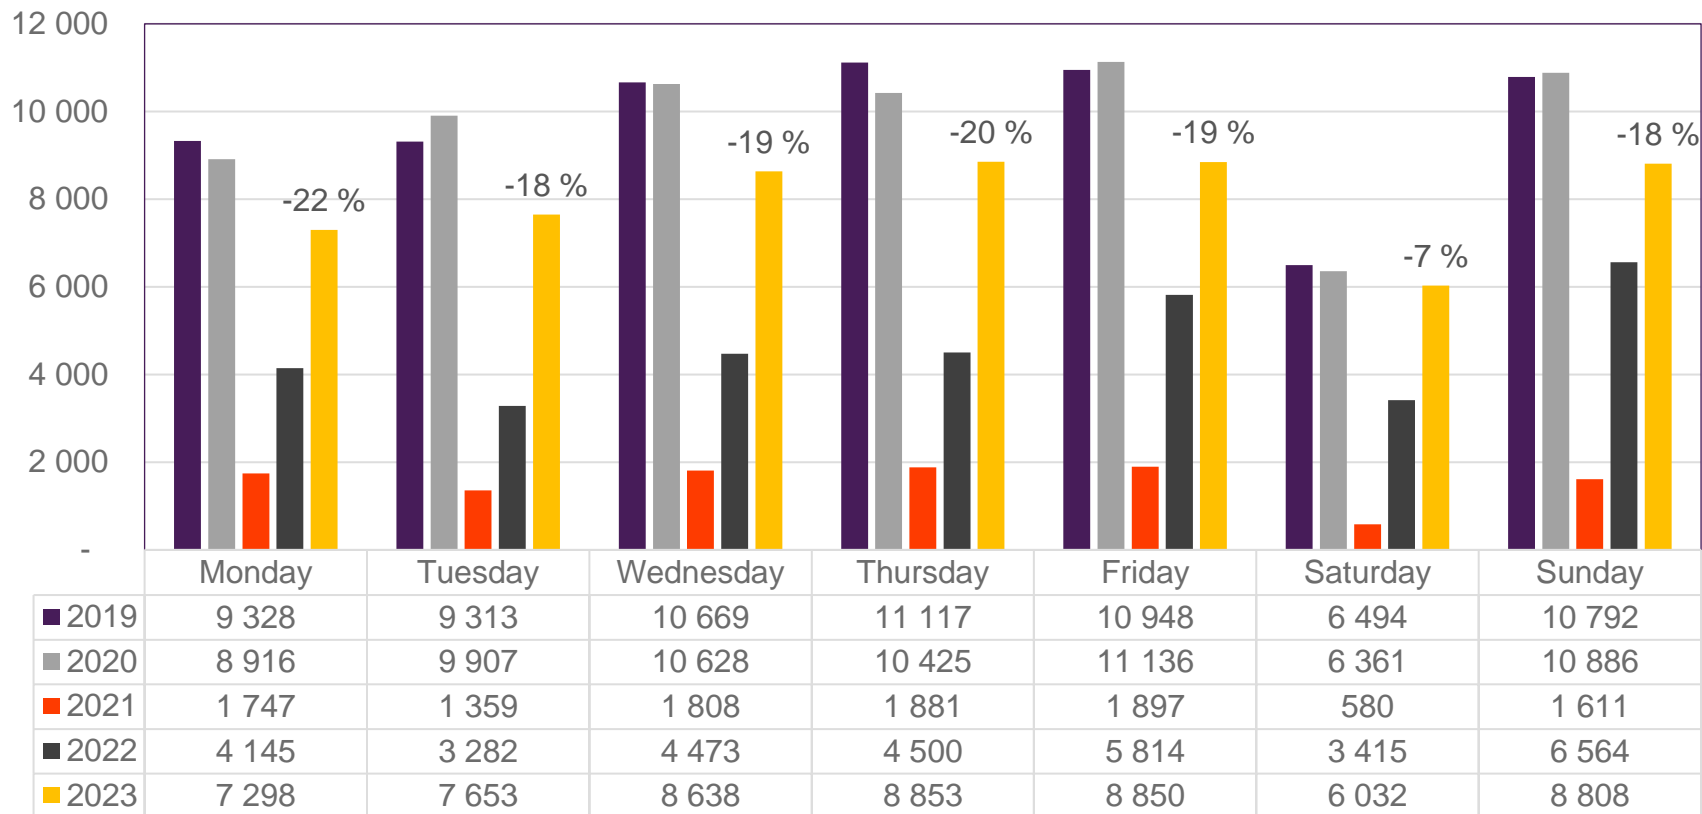

Passengers BGO total per day, week 5

The change is measured from 2019.

Passengers BGO total per week

• Week 1 2019 is 31/12-18 – 6/1-19. Week 1 2020 is 30/12-19 – 5/1-20. Week 52 2021 is 27/12-21 – 2/1-22. Week 52 2022 is 26/12-22 – 1/1-23.

Passengers BGO international per week

• Week 1 2019 is 31/12-18 – 6/1-19. Week 1 2020 is 30/12-19 – 5/1-20. Week 52 2021 is 27/12-21 – 2/1-22. Week 52 2022 is 26/12-22 – 1/1-23.

Passengers BGO domestic per week

• Week 1 2019 is 31/12-18 – 6/1-19. Week 1 2020 is 30/12-19 – 5/1-20. Week 52 2021 is 27/12-21 – 2/1-22. Week 52 2022 is 26/12-22 – 1/1-23.

Passengers SVG total per day, week 5

The change is measured from 2019.

Passengers SVG total per week

• Week 1 2019 is 31/12-18 – 6/1-19. Week 1 2020 is 30/12-19 – 5/1-20. Week 52 2021 is 27/12-21 – 2/1-22. Week 52 2022 is 26/12-22 – 1/1-23.

Passengers SVG international per week