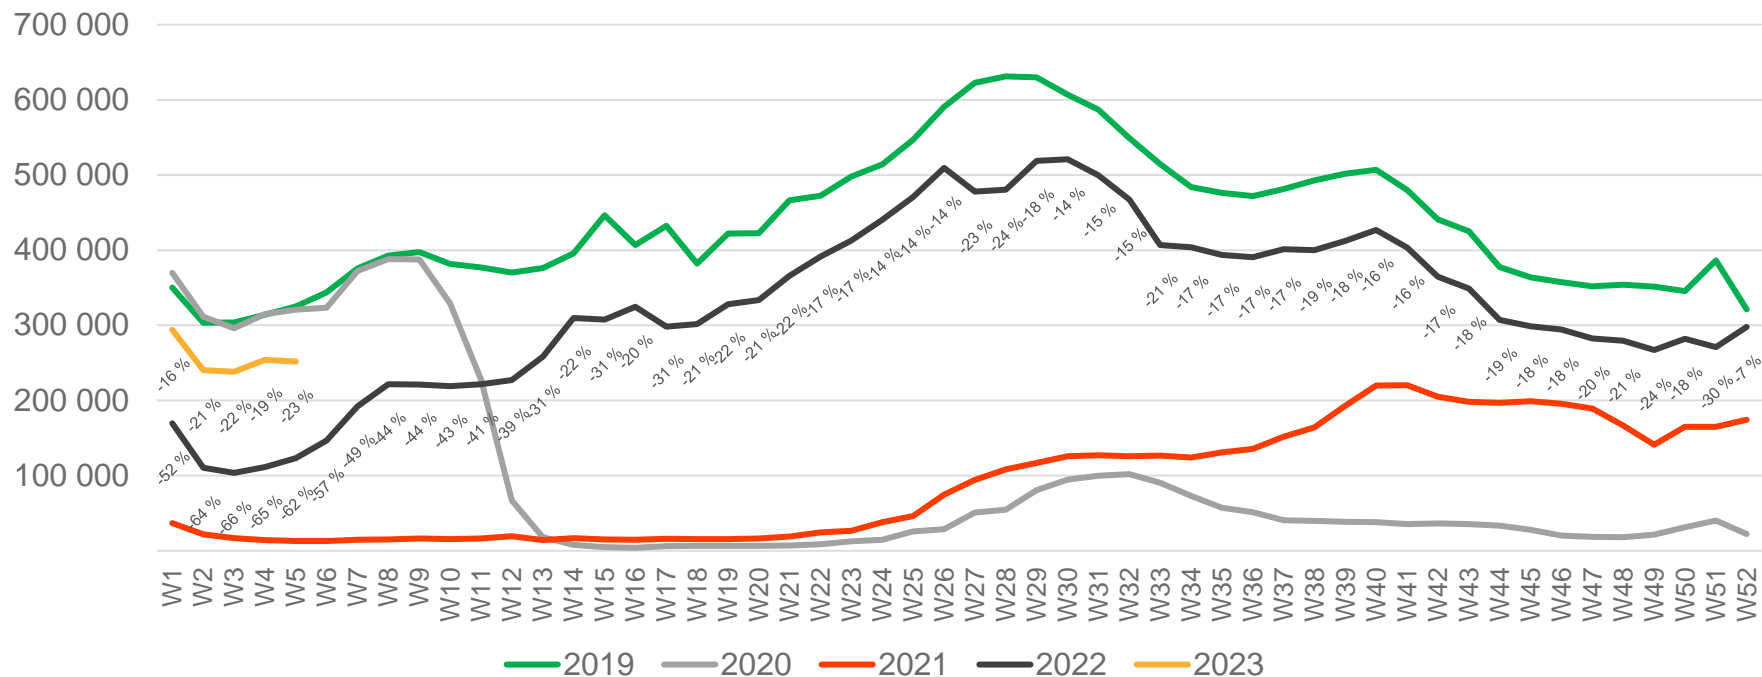

Passenger numbers per week

Preliminary figures

- The figures for the previous week are preliminary. It takes some time for all passenger numbers to be reported, so the figures for the previous week may be 1-2% lower than the final figures.
- The figures are taken from Avinor's traffic database.
- Week 1 2019 include numbers from 2018 (31/12 2018)
Week 1 2020 include numbers from 2019 (30-31/12 2019)
Week 52 2021 include numbers from 2022 (1-2/1 2022)
Week 52 2022 include numbers from 2023 (1/1 2023)

Passengers Avinor total per day, week 5

The change is measured from 2019.

Passengers Avinor total per week

• Week 1 2019 is 31/12-18 – 6/1-19. Week 1 2020 is 30/12-19 – 5/1-20. Week 52 2021 is 27/12-21 – 2/1-22. Week 52 2022 is 26/12-22 – 1/1-23.

Passengers Avinor international per week

• Week 1 2019 is 31/12-18 – 6/1-19. Week 1 2020 is 30/12-19 – 5/1-20. Week 52 2021 is 27/12-21 – 2/1-22. Week 52 2022 is 26/12-22 – 1/1-23.

Passengers Avinor domestic per week

• Week 1 2019 is 31/12-18 – 6/1-19. Week 1 2020 is 30/12-19 – 5/1-20. Week 52 2021 is 27/12-21 – 2/1-22. Week 52 2022 is 26/12-22 – 1/1-23.

Passengers OSL total per day, week 5

The change is measured from 2019.