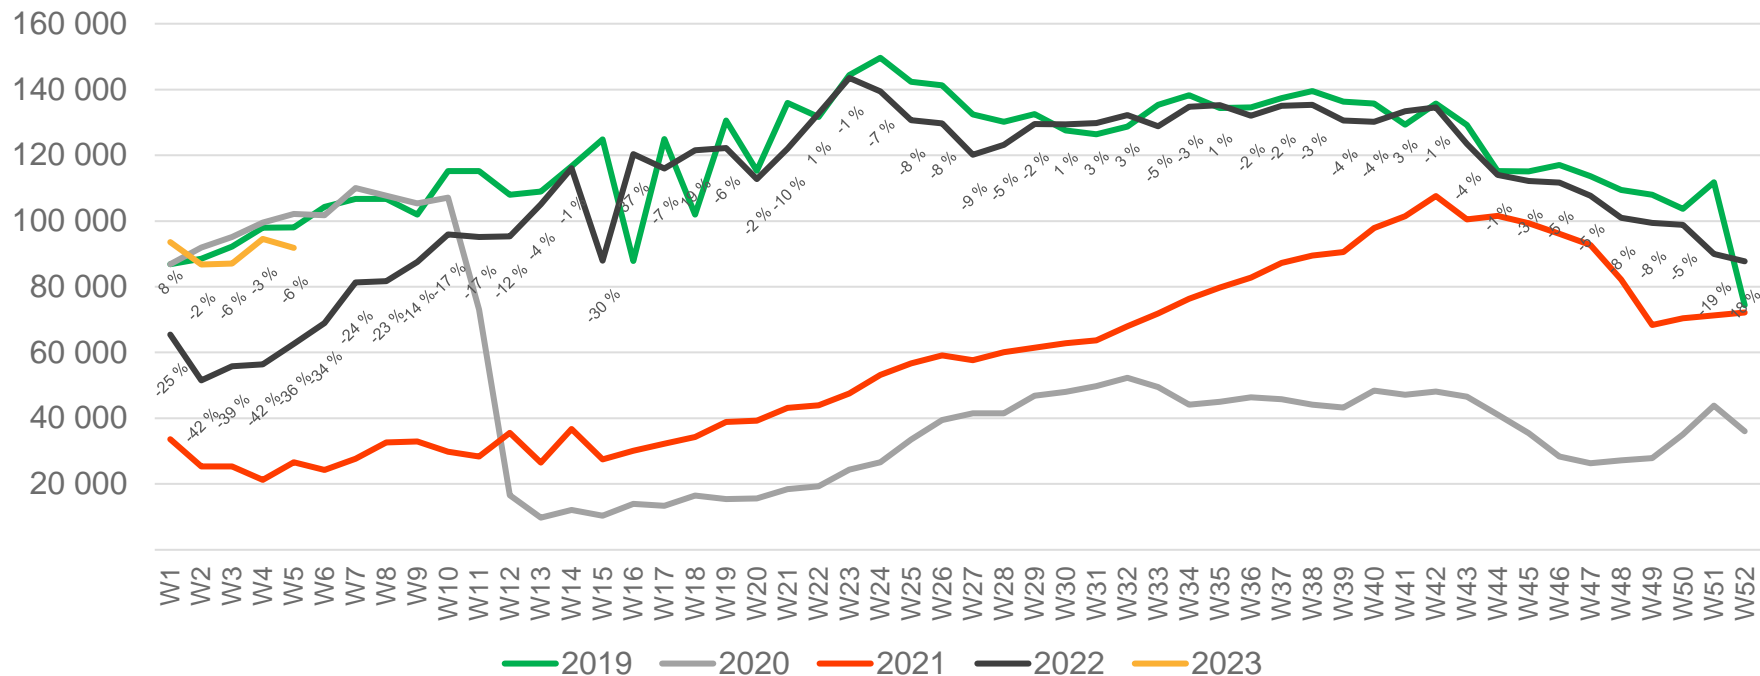

Passengers OSL total per week

• Week 1 2019 is 31/12-18 – 6/1-19. Week 1 2020 is 30/12-19 – 5/1-20. Week 52 2021 is 27/12-21 – 2/1-22. Week 52 2022 is 26/12-22 – 1/1-23.

Passengers OSL international per week

• Week 1 2019 is 31/12-18 – 6/1-19. Week 1 2020 is 30/12-19 – 5/1-20. Week 52 2021 is 27/12-21 – 2/1-22. Week 52 2022 is 26/12-22 – 1/1-23.

Passengers OSL domestic per week

• Week 1 2019 is 31/12-18 – 6/1-19. Week 1 2020 is 30/12-19 – 5/1-20. Week 52 2021 is 27/12-21 – 2/1-22. Week 52 2022 is 26/12-22 – 1/1-23.

Passengers BGO total per day, week 5

The change is measured from 2019.

Passengers BGO total per week

• Week 1 2019 is 31/12-18 – 6/1-19. Week 1 2020 is 30/12-19 – 5/1-20. Week 52 2021 is 27/12-21 – 2/1-22. Week 52 2022 is 26/12-22 – 1/1-23.

Passengers BGO international per week

• Week 1 2019 is 31/12-18 – 6/1-19. Week 1 2020 is 30/12-19 – 5/1-20. Week 52 2021 is 27/12-21 – 2/1-22. Week 52 2022 is 26/12-22 – 1/1-23.

Passengers BGO domestic per week