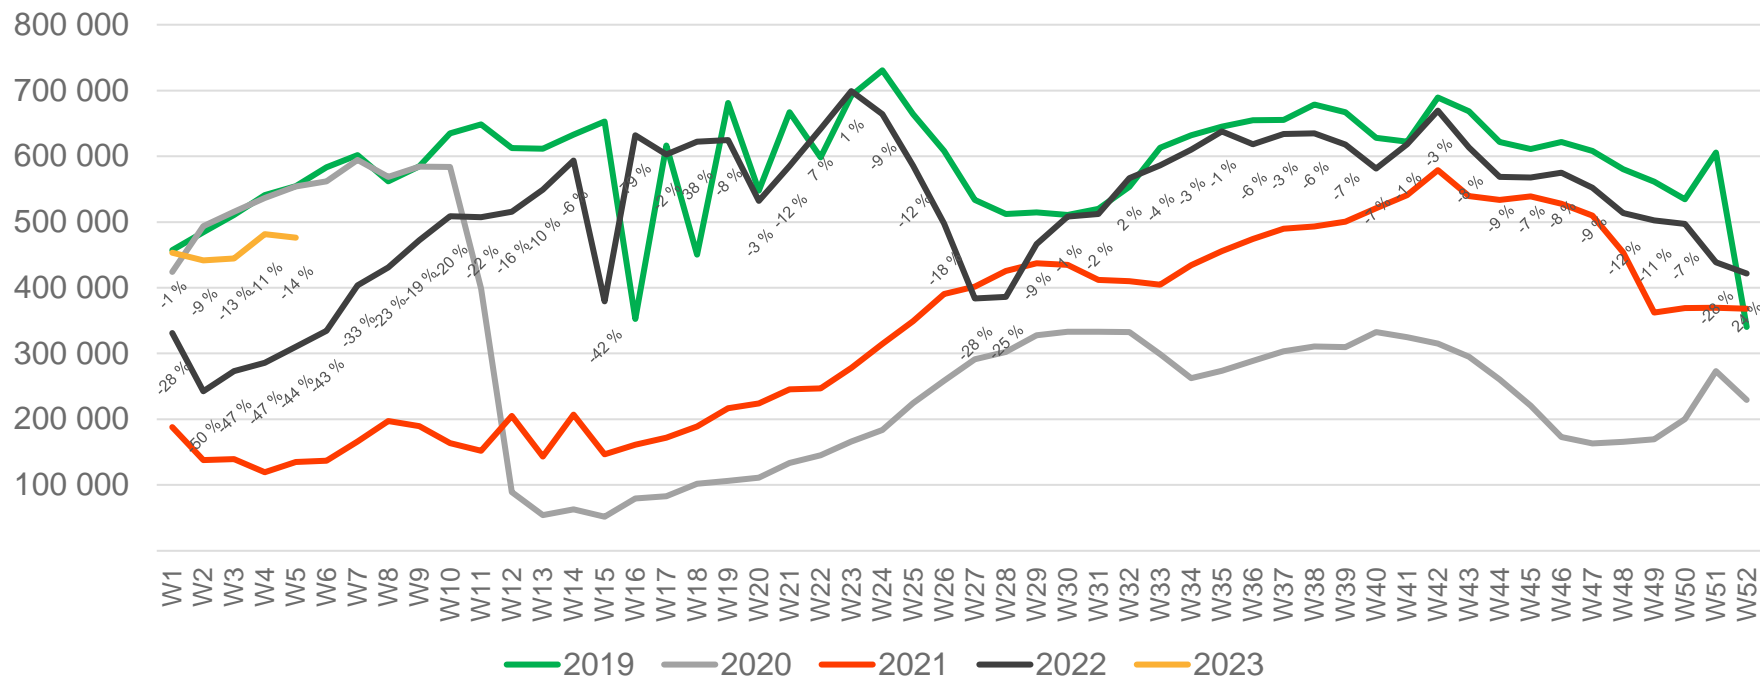

Passenger numbers per week

Preliminary figures

- The figures for the previous week are preliminary. It takes some time for all passenger numbers to be reported, so the figures for the previous week may be 1-2% lower than the final figures.
- The figures are taken from Avinor's traffic database.
- Week 1 2019 include numbers from 2018 (31/12 2018)
Week 1 2020 include numbers from 2019 (30-31/12 2019)
Week 52 2021 include numbers from 2022 (1-2/1 2022)
Week 52 2022 include numbers from 2023 (1/1 2023)

Passengers Avinor total per day, week 5

The change is measured from 2019.

Passengers Avinor total per week

• Week 1 2019 is 31/12-18 – 6/1-19. Week 1 2020 is 30/12-19 – 5/1-20. Week 52 2021 is 27/12-21 – 2/1-22. Week 52 2022 is 26/12-22 – 1/1-23.

Passengers Avinor international per week

• Week 1 2019 is 31/12-18 – 6/1-19. Week 1 2020 is 30/12-19 – 5/1-20. Week 52 2021 is 27/12-21 – 2/1-22. Week 52 2022 is 26/12-22 – 1/1-23.

Passengers Avinor domestic per week

• Week 1 2019 is 31/12-18 – 6/1-19. Week 1 2020 is 30/12-19 – 5/1-20. Week 52 2021 is 27/12-21 – 2/1-22. Week 52 2022 is 26/12-22 – 1/1-23.

Passengers OSL total per day, week 5

The change is measured from 2019.