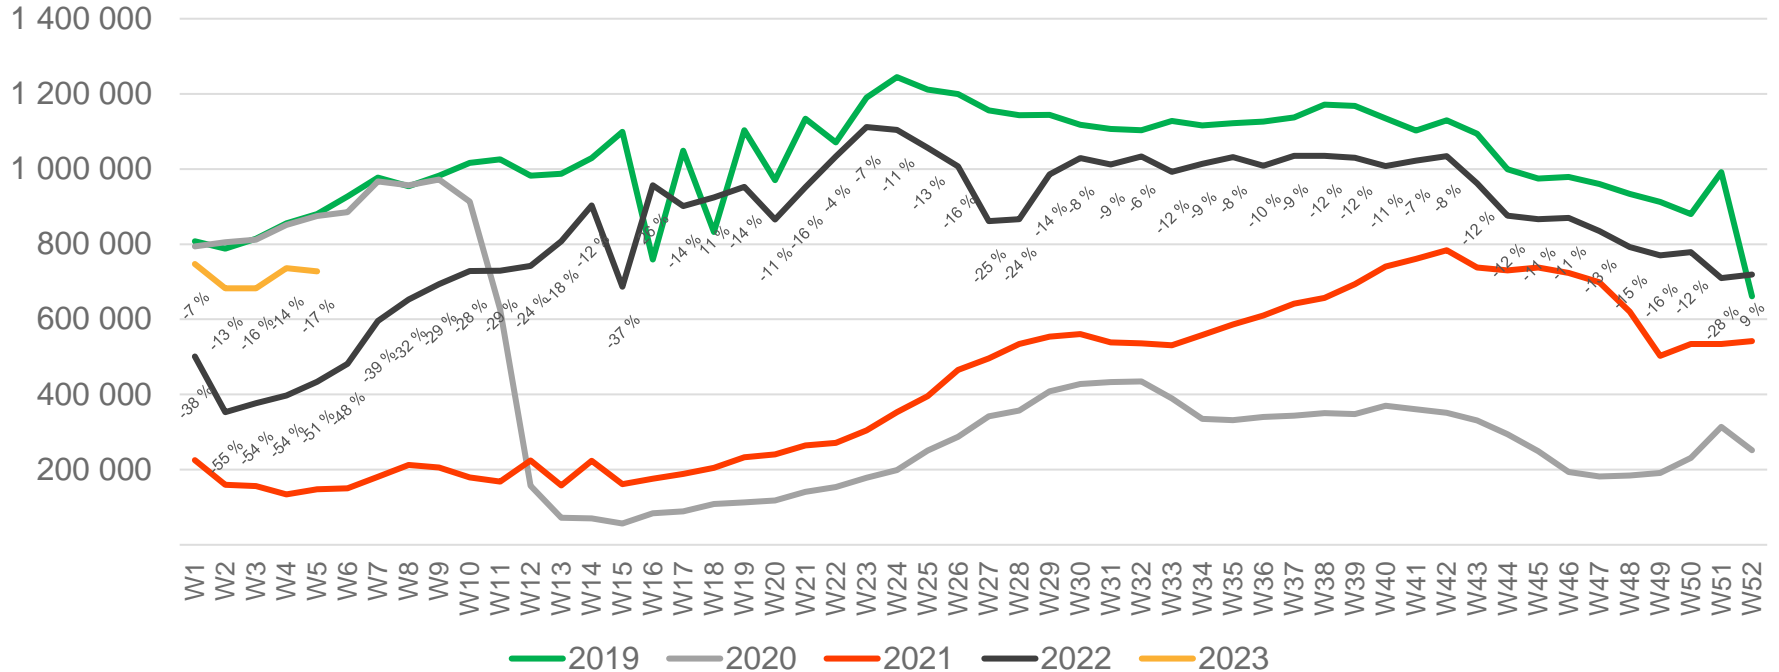

Passenger numbers per week

Preliminary figures

- The figures for the previous week are preliminary. It takes some time for all passenger numbers to be reported, so the figures for the previous week may be 1-2% lower than the final figures.
- The figures are taken from Avinor's traffic database.
- Week 1 2019 include numbers from 2018 (31/12 2018)
Week 1 2020 include numbers from 2019 (30-31/12 2019)
Week 52 2021 include numbers from 2022 (1-2/1 2022)
Week 52 2022 include numbers from 2023 (1/1 2023)

Top 10 airports, total week 5

Airport	2019	2020	2021	2022	2023	2023 vs. 2019		2023 vs. 2022	
						Change	Change %	Change	Change %
Oslo/Gardermoen	458 041	448 351	43 219	192 606	361 277	-96 764	-21 %	168 671	88 %
Bergen/Flesland	98 014	102 124	26 569	62 624	91 853	-6 161	-6 %	29 229	47 %
Trondheim/Værnes	77 529	75 340	13 281	38 054	65 067	-12 462	-16 %	27 013	71 %
Stavanger/Sola	68 661	68 259	10 883	32 193	56 132	-12 529	-18 %	23 939	74 %
Tromsø/Langnes	45 248	47 161	13 891	31 096	41 025	-4 223	-9 %	9 929	32 %
Bodø	28 716	30 008	8 836	17 349	24 515	-4 201	-15 %	7 166	41 %
Ålesund/Vigra	18 898	17 794	3 531	10 037	16 175	-2 723	-14 %	6 138	61 %
Kristiansand/Kjevik	17 853	17 226	3 143	7 287	12 982	-4 871	-27 %	5 695	78 %
Harstad/Narvik/Evenes	12 212	12 243	2 661	7 086	11 360	-852	-7 %	4 274	60 %
Bardufoss	3 488	3 721	1 000	2 254	3 178	-310	-9 %	924	41 %

Passengers Avinor total per day, week 5

The change is measured from 2019.

Passengers Avinor total per week

• Week 1 2019 is 31/12-18 – 6/1-19. Week 1 2020 is 30/12-19 – 5/1-20. Week 52 2021 is 27/12-21 – 2/1-22. Week 52 2022 is 26/12-22 – 1/1-23.

Passengers Avinor international per week

• Week 1 2019 is 31/12-18 – 6/1-19. Week 1 2020 is 30/12-19 – 5/1-20. Week 52 2021 is 27/12-21 – 2/1-22. Week 52 2022 is 26/12-22 – 1/1-23.

Passengers Avinor domestic per week