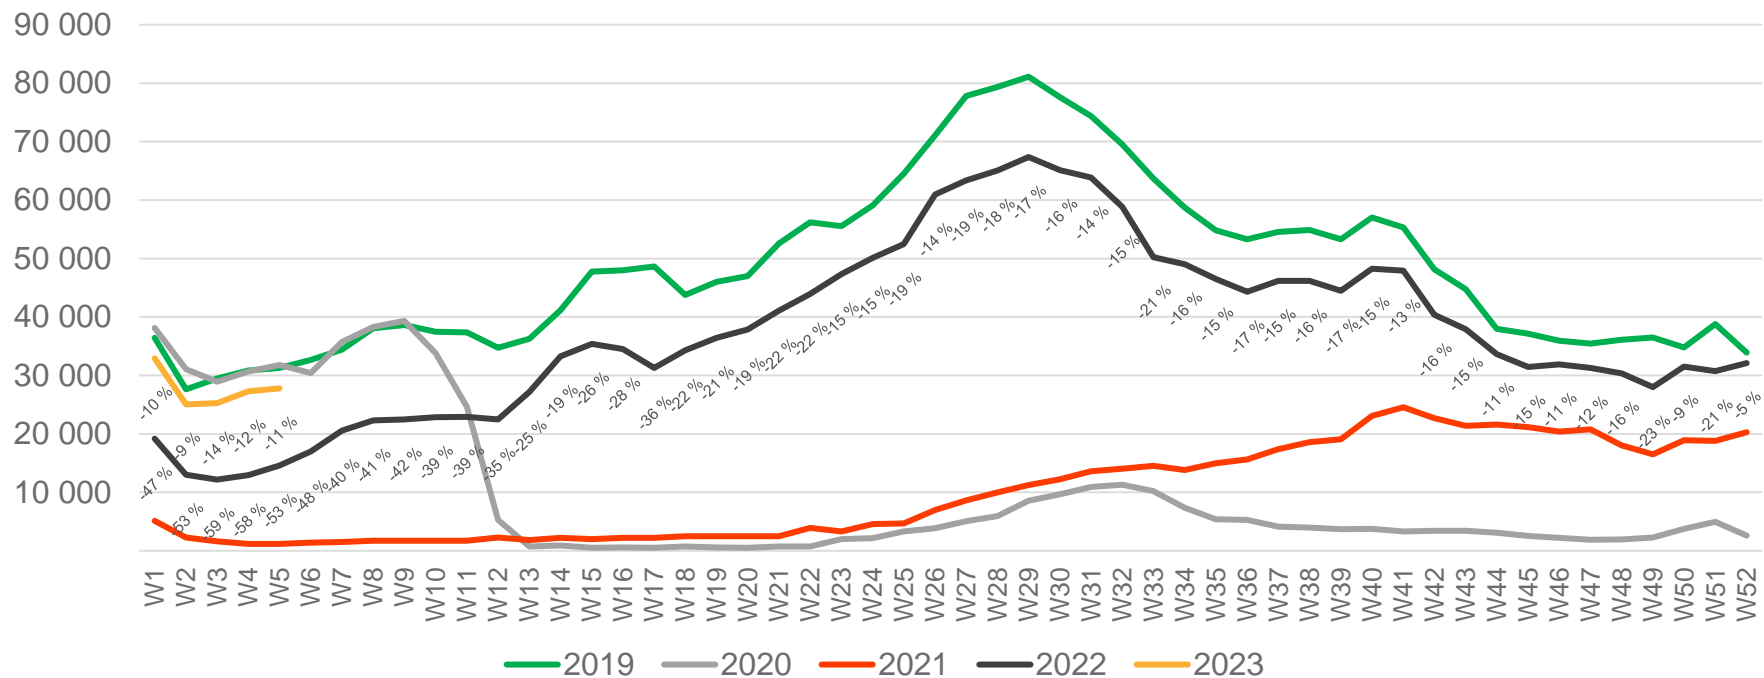

• Week 1 2019 is 31/12-18 – 6/1-19. Week 1 2020 is 30/12-19 – 5/1-20. Week 52 2021 is 27/12-21 – 2/1-22. Week 52 2022 is 26/12-22 – 1/1-23.

Passengers OSL domestic per week

• Week 1 2019 is 31/12-18 – 6/1-19. Week 1 2020 is 30/12-19 – 5/1-20. Week 52 2021 is 27/12-21 – 2/1-22. Week 52 2022 is 26/12-22 – 1/1-23.

Passengers BGO total per day, week 5

The change is measured from 2019.

Passengers BGO total per week

• Week 1 2019 is 31/12-18 – 6/1-19. Week 1 2020 is 30/12-19 – 5/1-20. Week 52 2021 is 27/12-21 – 2/1-22. Week 52 2022 is 26/12-22 – 1/1-23.

Passengers BGO international per week

• Week 1 2019 is 31/12-18 – 6/1-19. Week 1 2020 is 30/12-19 – 5/1-20. Week 52 2021 is 27/12-21 – 2/1-22. Week 52 2022 is 26/12-22 – 1/1-23.

Passengers BGO domestic per week

• Week 1 2019 is 31/12-18 – 6/1-19. Week 1 2020 is 30/12-19 – 5/1-20. Week 52 2021 is 27/12-21 – 2/1-22. Week 52 2022 is 26/12-22 – 1/1-23.

Passengers SVG total per day, week 5

The change is measured from 2019.