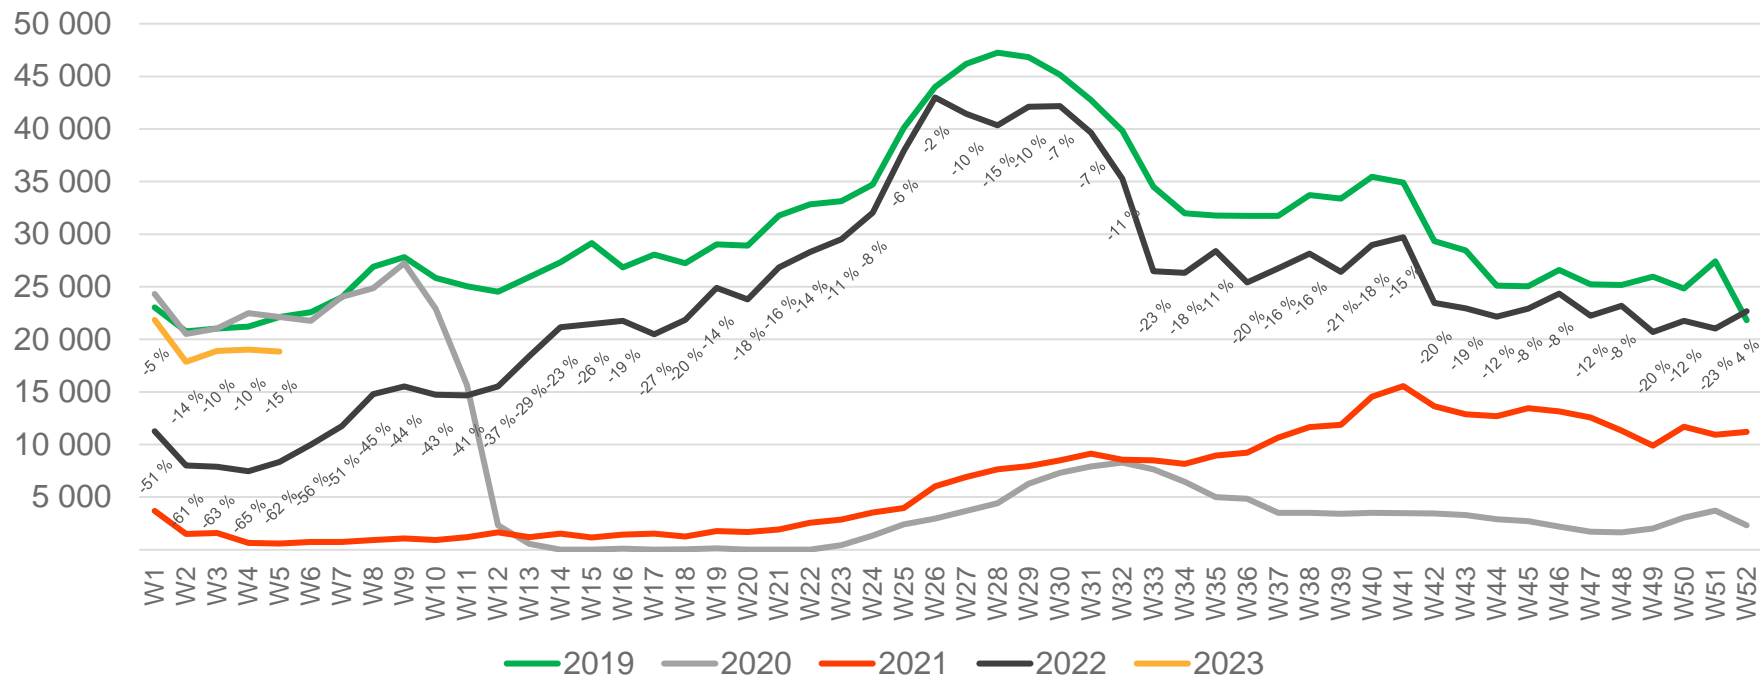

Passengers BGO international per week

• Week 1 2019 is 31/12-18 – 6/1-19. Week 1 2020 is 30/12-19 – 5/1-20. Week 52 2021 is 27/12-21 – 2/1-22. Week 52 2022 is 26/12-22 – 1/1-23.

Passengers BGO domestic per week

• Week 1 2019 is 31/12-18 – 6/1-19. Week 1 2020 is 30/12-19 – 5/1-20. Week 52 2021 is 27/12-21 – 2/1-22. Week 52 2022 is 26/12-22 – 1/1-23.

Passengers SVG total per day, week 5

The change is measured from 2019.

Passengers SVG total per week

• Week 1 2019 is 31/12-18 – 6/1-19. Week 1 2020 is 30/12-19 – 5/1-20. Week 52 2021 is 27/12-21 – 2/1-22. Week 52 2022 is 26/12-22 – 1/1-23.

Passengers SVG international per week

• Week 1 2019 is 31/12-18 – 6/1-19. Week 1 2020 is 30/12-19 – 5/1-20. Week 52 2021 is 27/12-21 – 2/1-22. Week 52 2022 is 26/12-22 – 1/1-23.

Passengers SVG domestic per week

• Week 1 2019 is 31/12-18 – 6/1-19. Week 1 2020 is 30/12-19 – 5/1-20. Week 52 2021 is 27/12-21 – 2/1-22. Week 52 2022 is 26/12-22 – 1/1-23.