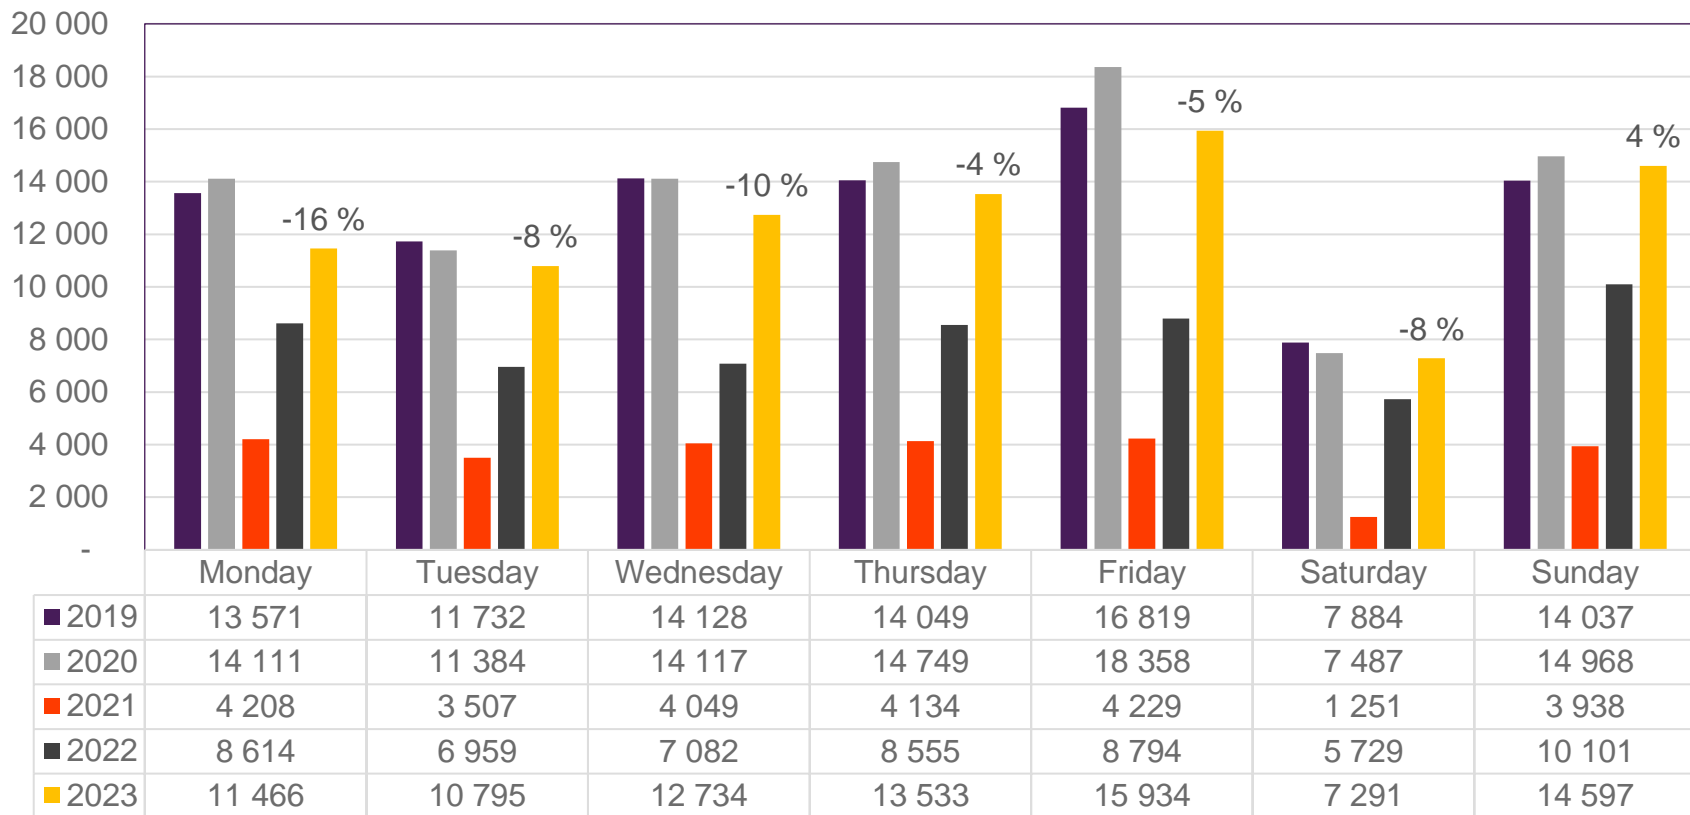

Passengers BGO total per day, week 3

The change is measured from 2019.