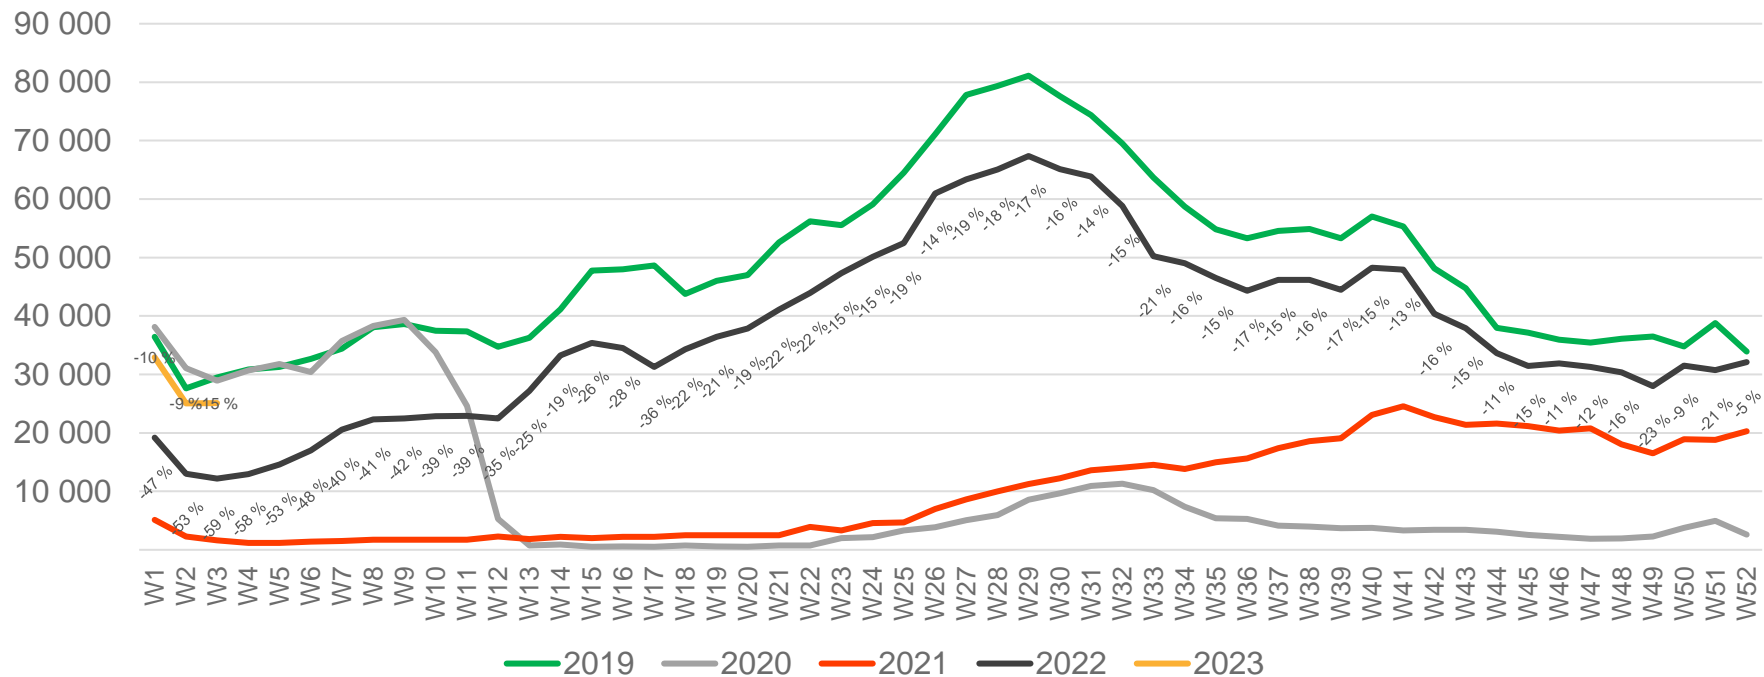

# Passengers OSL domestic per week

• Week 1 2019 is 31/12-18 – 6/1-19. Week 1 2020 is 30/12-19 – 5/1-20. Week 52 2021 is 27/12-21 – 2/1-22. Week 52 2022 is 26/12-22 – 1/1-23.

# Passengers BGO total per day, week 3

The change is measured from 2019.

# Passengers BGO total per week

• Week 1 2019 is 31/12-18 – 6/1-19. Week 1 2020 is 30/12-19 – 5/1-20. Week 52 2021 is 27/12-21 – 2/1-22. Week 52 2022 is 26/12-22 – 1/1-23.

# Passengers BGO international per week

• Week 1 2019 is 31/12-18 – 6/1-19. Week 1 2020 is 30/12-19 – 5/1-20. Week 52 2021 is 27/12-21 – 2/1-22. Week 52 2022 is 26/12-22 – 1/1-23.