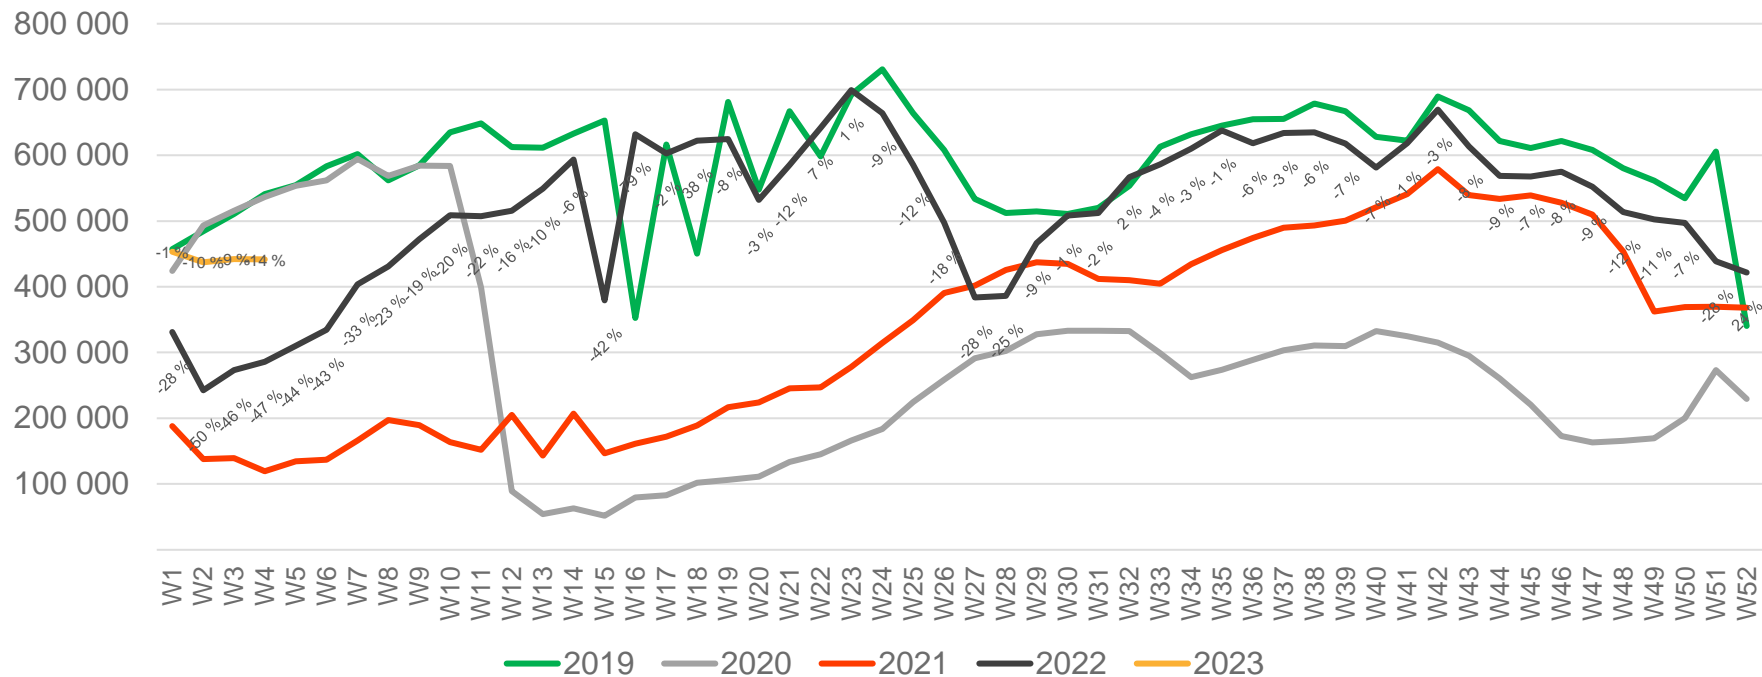

# Passengers Avinor total per day, week 3

The change is measured from 2019.

# Passengers Avinor total per week

• Week 1 2019 is 31/12-18 – 6/1-19. Week 1 2020 is 30/12-19 – 5/1-20. Week 52 2021 is 27/12-21 – 2/1-22. Week 52 2022 is 26/12-22 – 1/1-23.

# Passengers Avinor international per week

• Week 1 2019 is 31/12-18 – 6/1-19. Week 1 2020 is 30/12-19 – 5/1-20. Week 52 2021 is 27/12-21 – 2/1-22. Week 52 2022 is 26/12-22 – 1/1-23.

# Passengers Avinor domestic per week

• Week 1 2019 is 31/12-18 – 6/1-19. Week 1 2020 is 30/12-19 – 5/1-20. Week 52 2021 is 27/12-21 – 2/1-22. Week 52 2022 is 26/12-22 – 1/1-23.