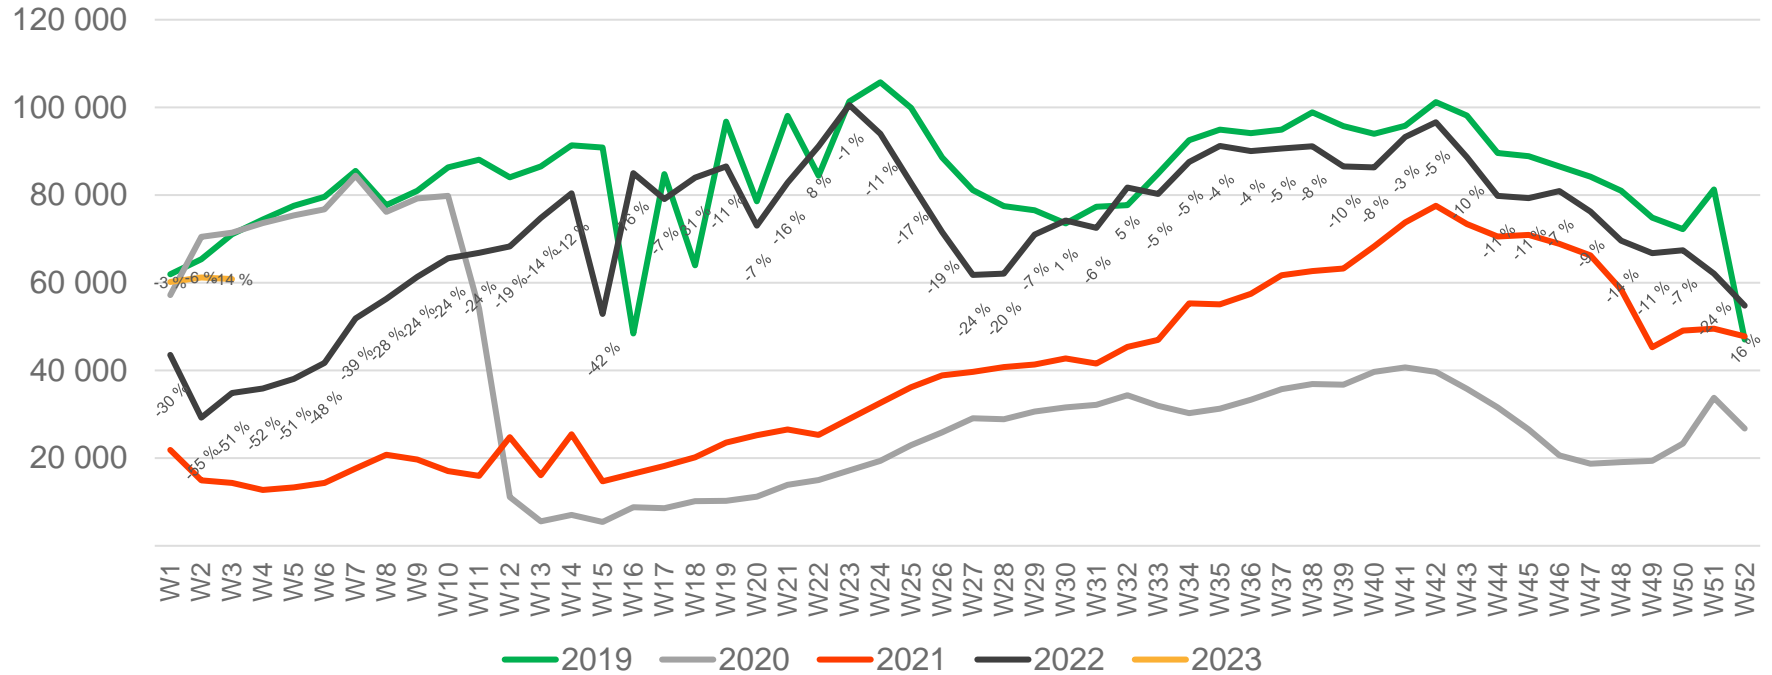

Passengers TRD total per week

• Week 1 2019 is 31/12-18 – 6/1-19. Week 1 2020 is 30/12-19 – 5/1-20. Week 52 2021 is 27/12-21 – 2/1-22. Week 52 2022 is 26/12-22 – 1/1-23.