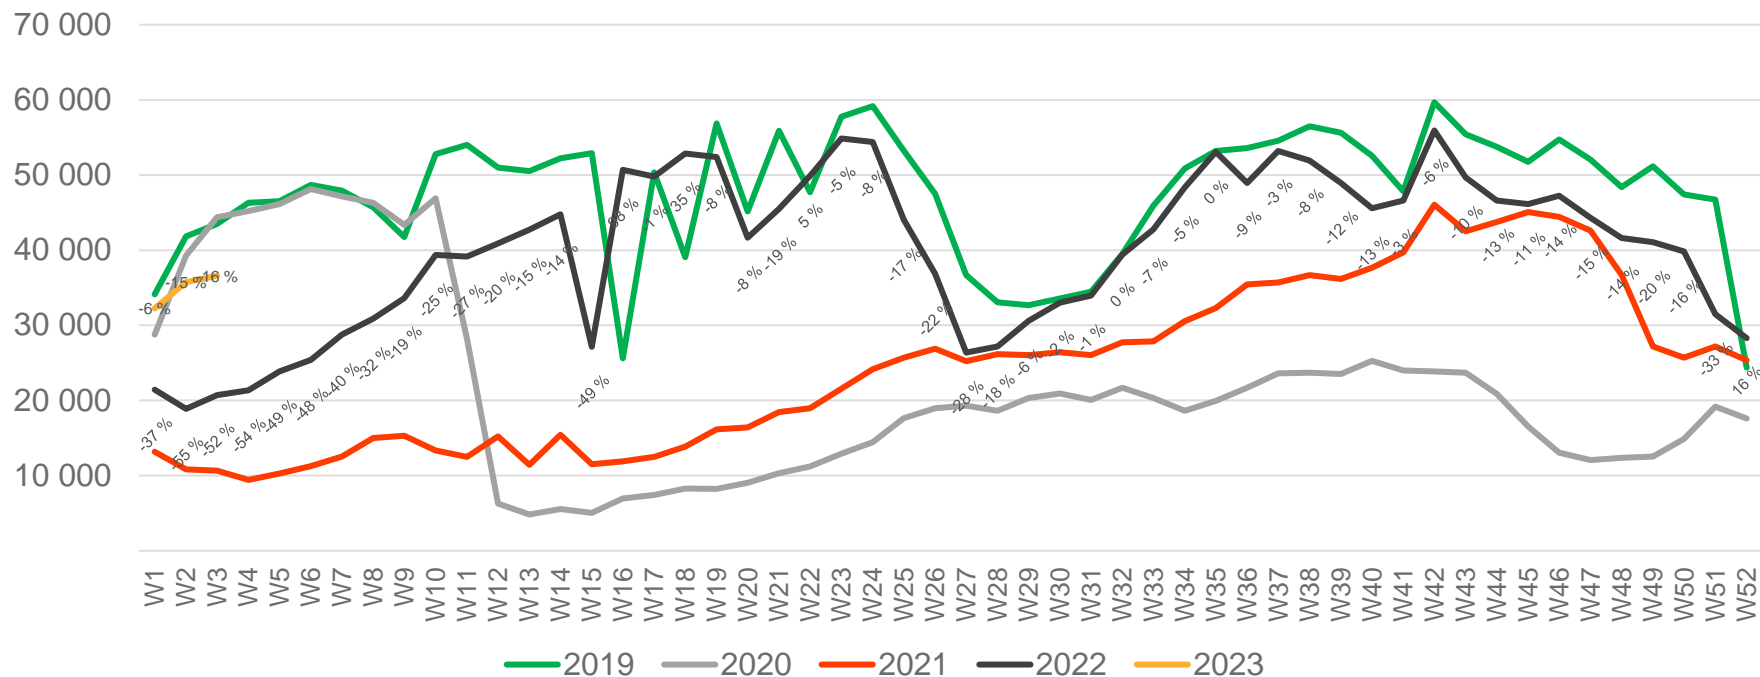

# Passengers SVG total per day, week 3

The change is measured from 2019.

# Passengers SVG total per week

• Week 1 2019 is 31/12-18 – 6/1-19. Week 1 2020 is 30/12-19 – 5/1-20. Week 52 2021 is 27/12-21 – 2/1-22. Week 52 2022 is 26/12-22 – 1/1-23.

# Passengers SVG international per week

• Week 1 2019 is 31/12-18 – 6/1-19. Week 1 2020 is 30/12-19 – 5/1-20. Week 52 2021 is 27/12-21 – 2/1-22. Week 52 2022 is 26/12-22 – 1/1-23.

# Passengers SVG domestic per week

• Week 1 2019 is 31/12-18 – 6/1-19. Week 1 2020 is 30/12-19 – 5/1-20. Week 52 2021 is 27/12-21 – 2/1-22. Week 52 2022 is 26/12-22 – 1/1-23.