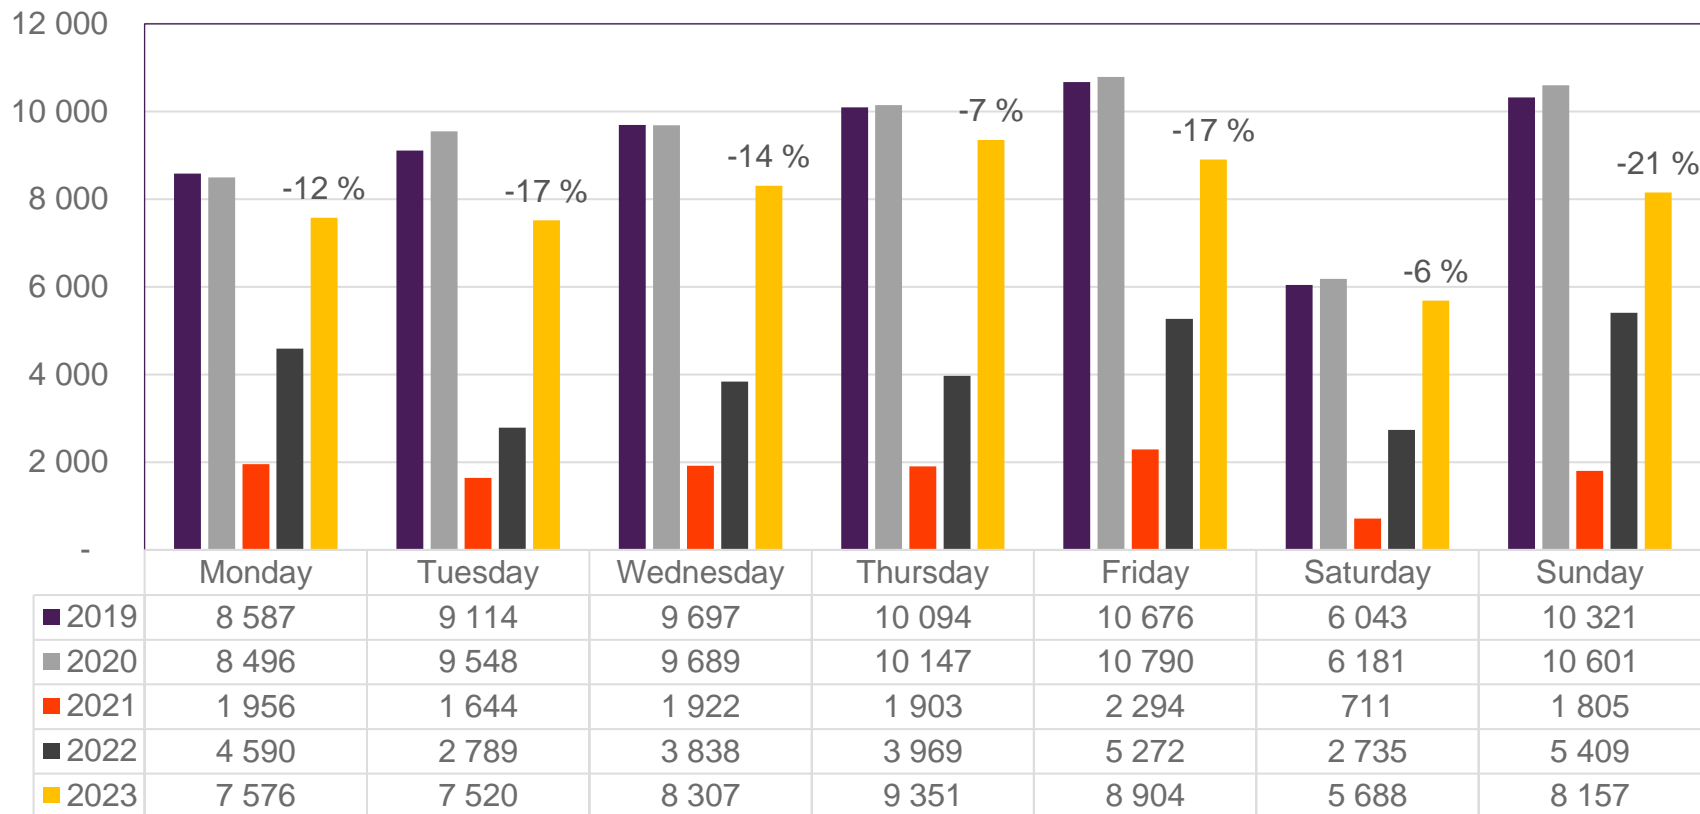

# Passengers BGO total per week

• Week 1 2019 is 31/12-18 – 6/1-19. Week 1 2020 is 30/12-19 – 5/1-20. Week 52 2021 is 27/12-21 – 2/1-22. Week 52 2022 is 26/12-22 – 1/1-23.

# Passengers BGO international per week

• Week 1 2019 is 31/12-18 – 6/1-19. Week 1 2020 is 30/12-19 – 5/1-20. Week 52 2021 is 27/12-21 – 2/1-22. Week 52 2022 is 26/12-22 – 1/1-23.

# Passengers BGO domestic per week

• Week 1 2019 is 31/12-18 – 6/1-19. Week 1 2020 is 30/12-19 – 5/1-20. Week 52 2021 is 27/12-21 – 2/1-22. Week 52 2022 is 26/12-22 – 1/1-23.

# Passengers SVG total per day, week 3

The change is measured from 2019.