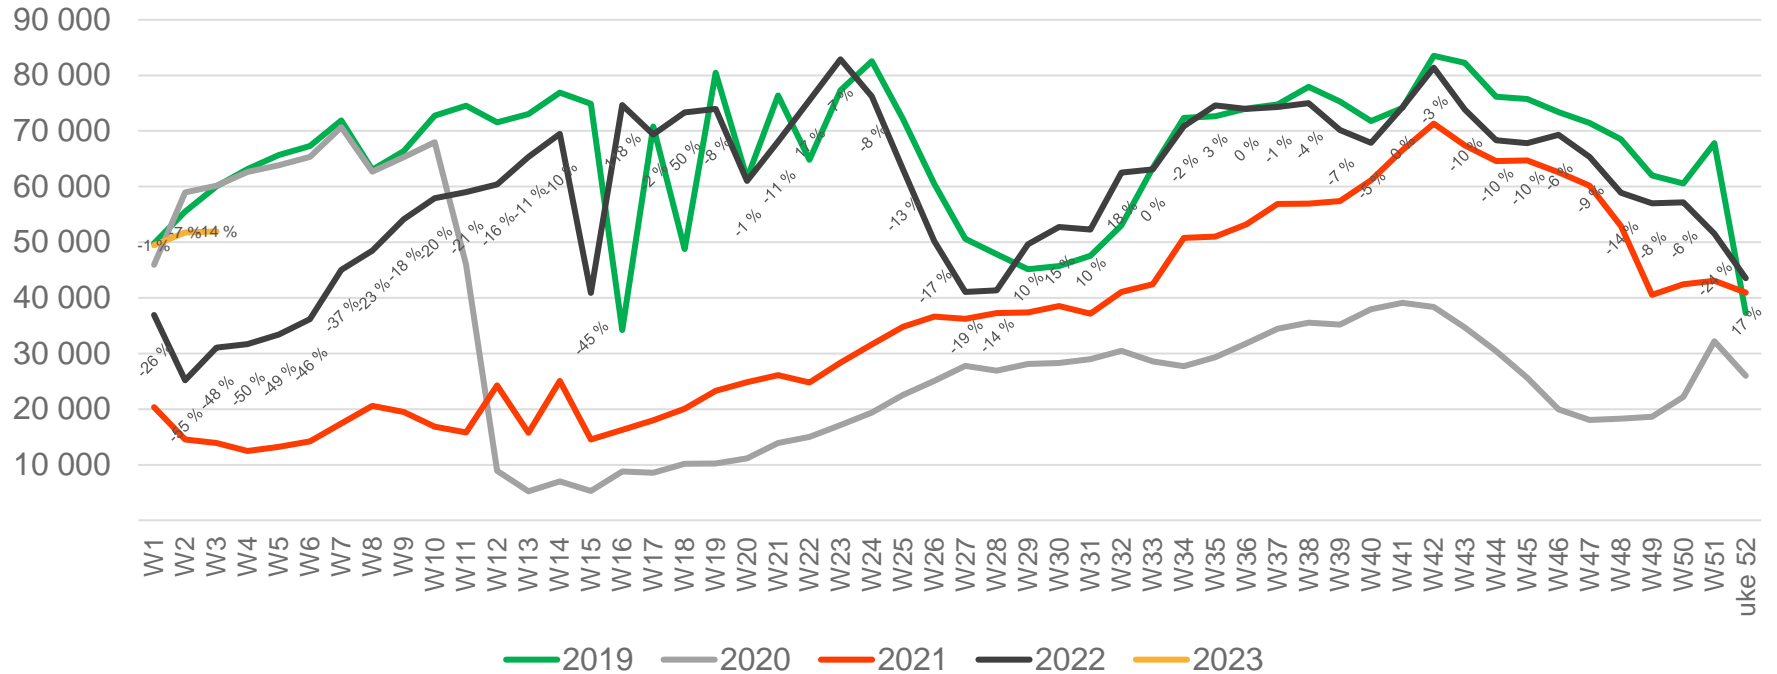

Passengers TRD domestic per week

• Week 1 2019 is 31/12-18 – 6/1-19. Week 1 2020 is 30/12-19 – 5/1-20. Week 52 2021 is 27/12-21 – 2/1-22. Week 52 2022 is 26/12-22 – 1/1-23.