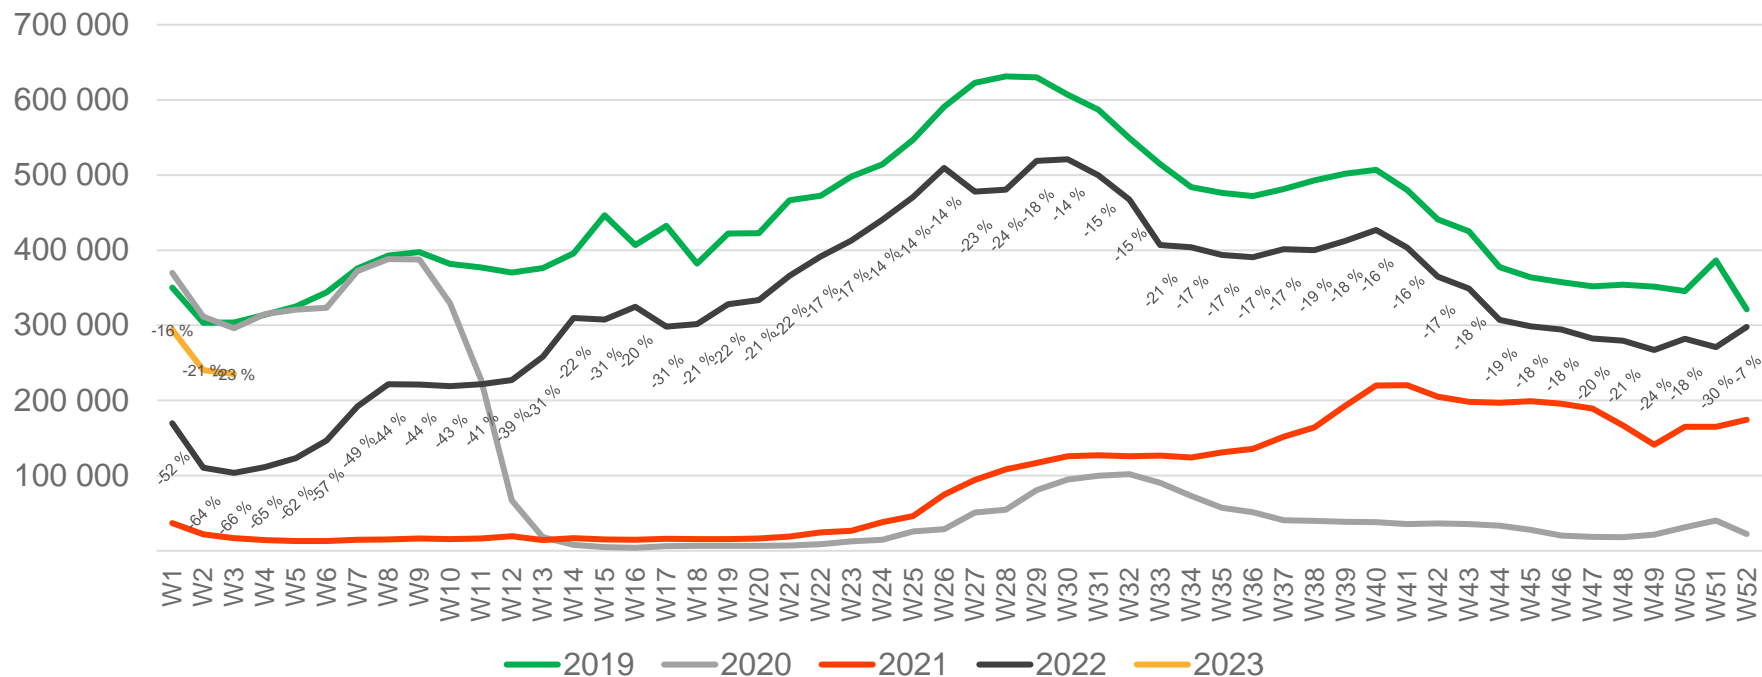

Passengers Avinor international per week

• Week 1 2019 is 31/12-18 – 6/1-19. Week 1 2020 is 30/12-19 – 5/1-20. Week 52 2021 is 27/12-21 – 2/1-22. Week 52 2022 is 26/12-22 – 1/1-23.