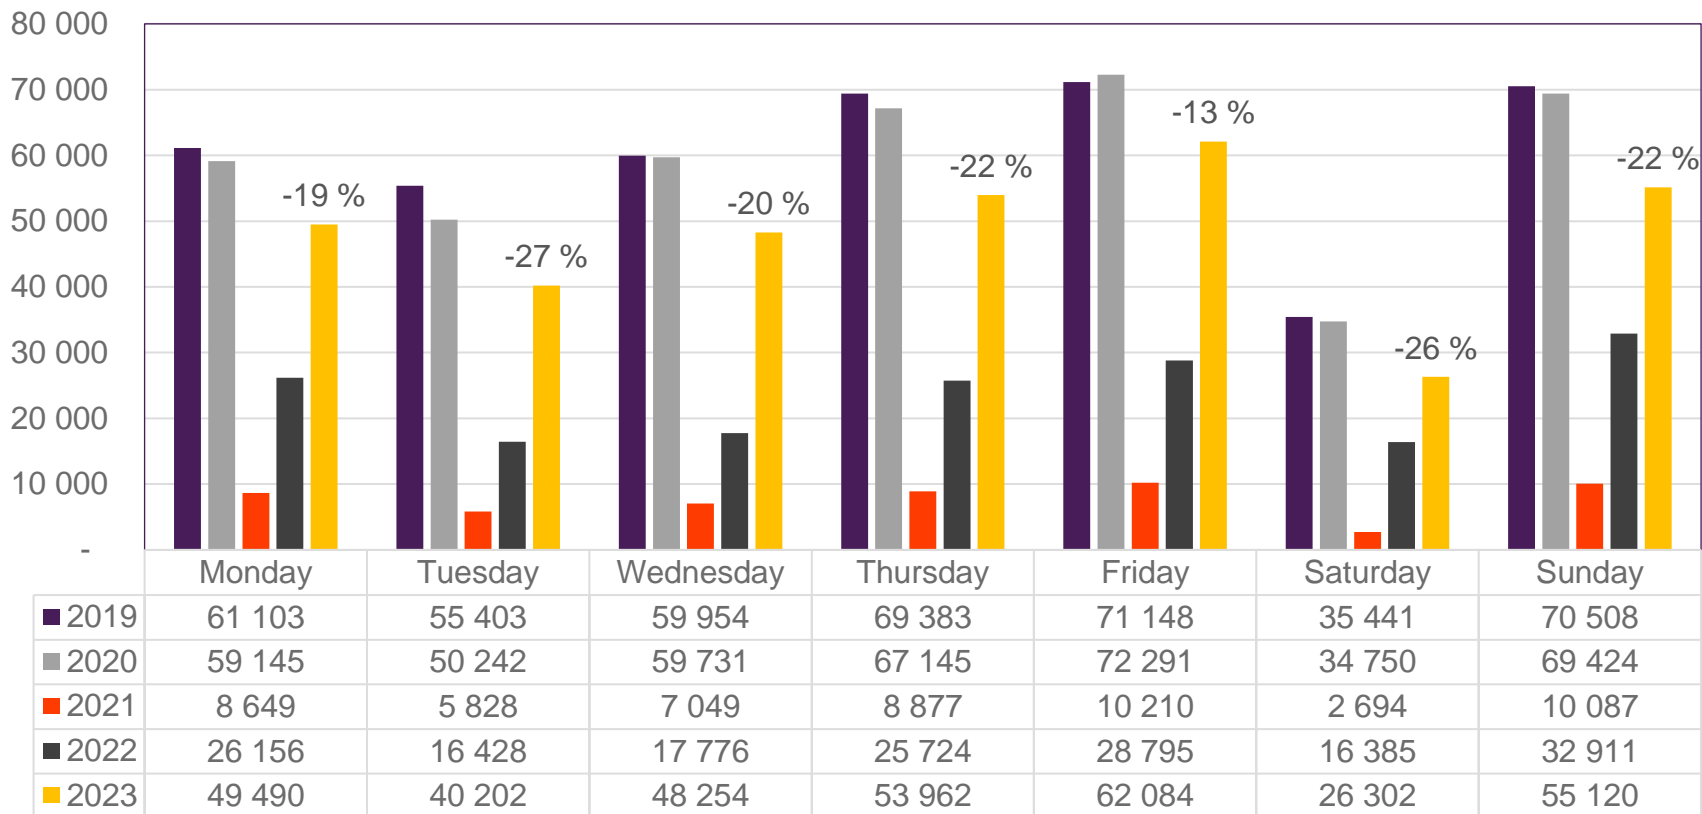

Passengers OSL total per day, week 3

The change is measured from 2019.