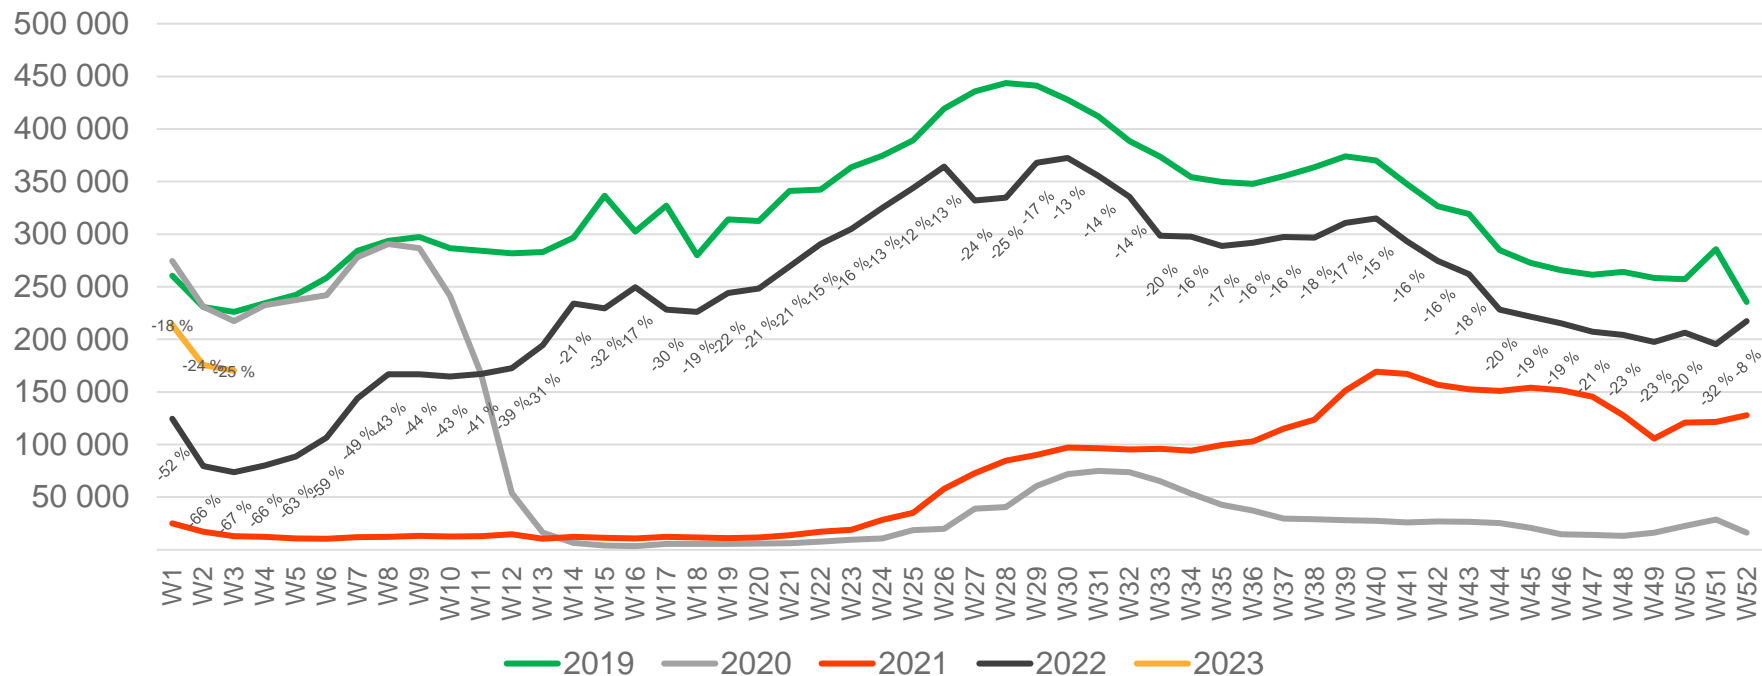

Passengers OSL international per week

• Week 1 2019 is 31/12-18 – 6/1-19. Week 1 2020 is 30/12-19 – 5/1-20. Week 52 2021 is 27/12-21 – 2/1-22. Week 52 2022 is 26/12-22 – 1/1-23.