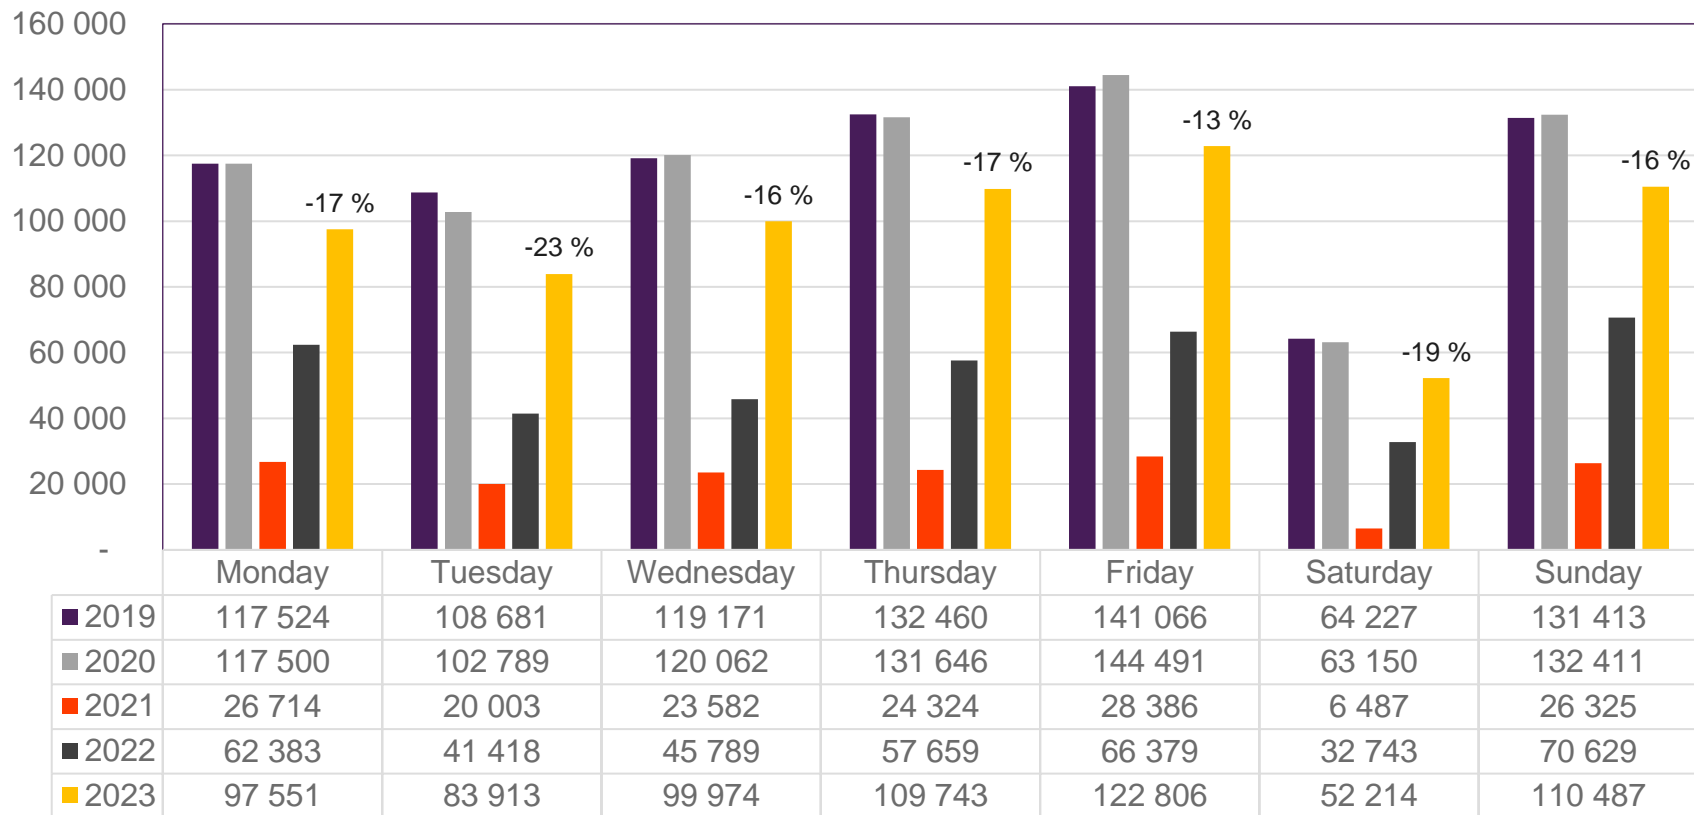

Passengers Avinor total per day, week 3

The change is measured from 2019.