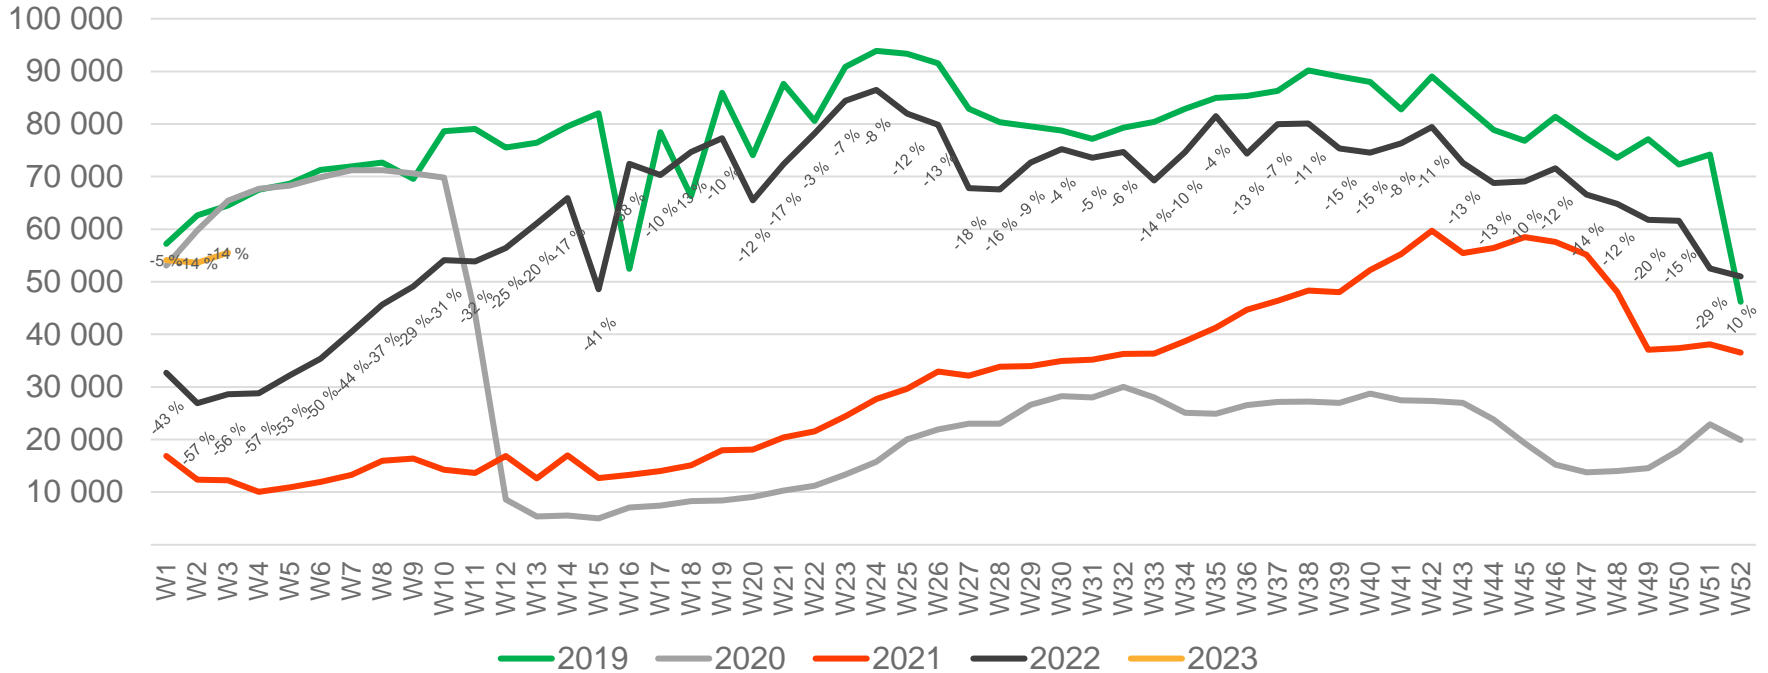

# Passengers BGO international per week

• Week 1 2019 is 31/12-18 – 6/1-19. Week 1 2020 is 30/12-19 – 5/1-20. Week 52 2021 is 27/12-21 – 2/1-22. Week 52 2022 is 26/12-22 – 1/1-23.

# Passengers BGO domestic per week

• Week 1 2019 is 31/12-18 – 6/1-19. Week 1 2020 is 30/12-19 – 5/1-20. Week 52 2021 is 27/12-21 – 2/1-22. Week 52 2022 is 26/12-22 – 1/1-23.

# Passengers SVG total per day, week 3

The change is measured from 2019.

# Passengers SVG total per week

• Week 1 2019 is 31/12-18 – 6/1-19. Week 1 2020 is 30/12-19 – 5/1-20. Week 52 2021 is 27/12-21 – 2/1-22. Week 52 2022 is 26/12-22 – 1/1-23.