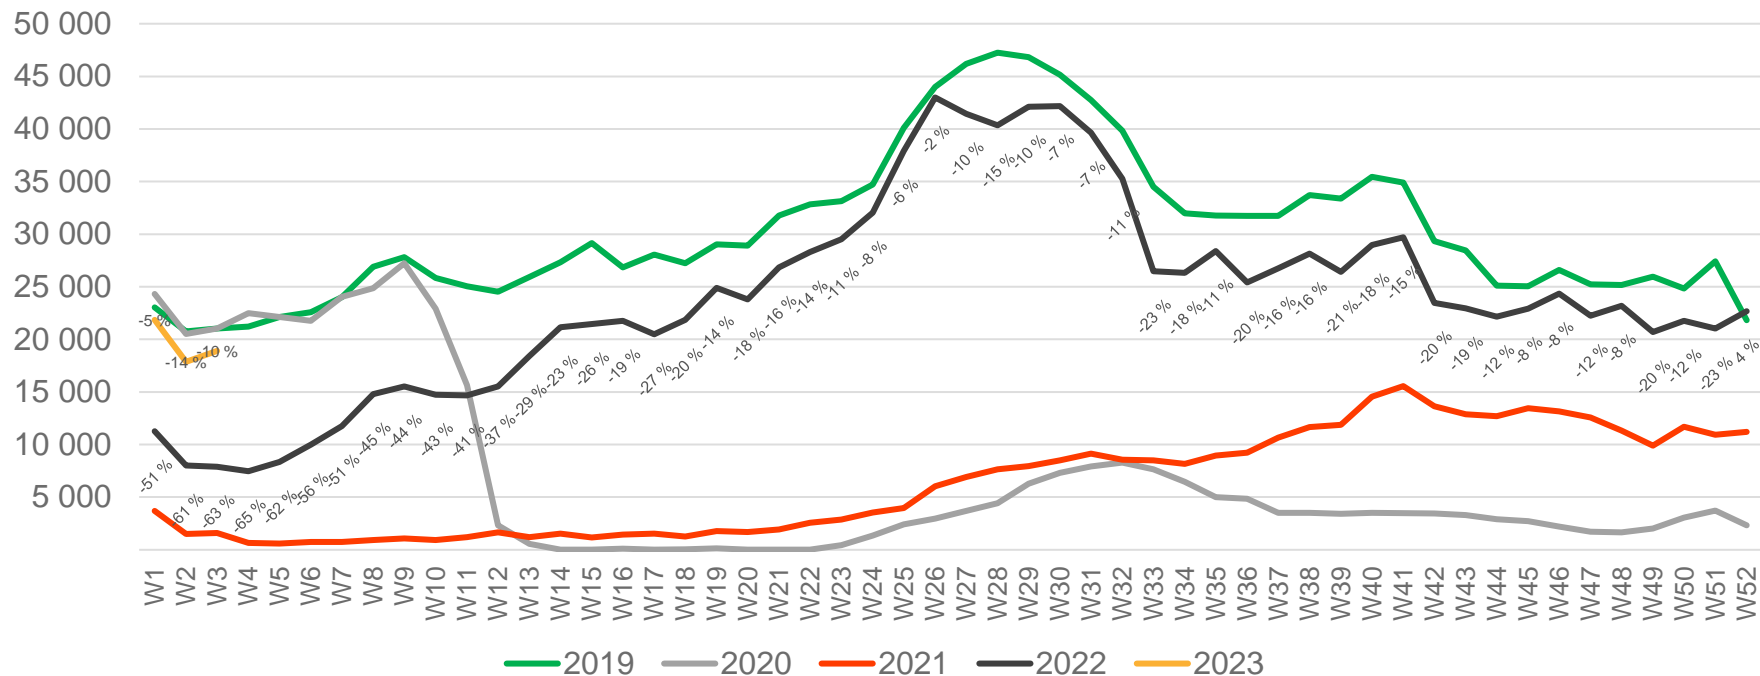

# Passengers BGO domestic per week

• Week 1 2019 is 31/12-18 – 6/1-19. Week 1 2020 is 30/12-19 – 5/1-20. Week 52 2021 is 27/12-21 – 2/1-22. Week 52 2022 is 26/12-22 – 1/1-23.

# Passengers SVG total per day, week 3

The change is measured from 2019.

# Passengers SVG total per week

• Week 1 2019 is 31/12-18 – 6/1-19. Week 1 2020 is 30/12-19 – 5/1-20. Week 52 2021 is 27/12-21 – 2/1-22. Week 52 2022 is 26/12-22 – 1/1-23.

# Passengers SVG international per week

• Week 1 2019 is 31/12-18 – 6/1-19. Week 1 2020 is 30/12-19 – 5/1-20. Week 52 2021 is 27/12-21 – 2/1-22. Week 52 2022 is 26/12-22 – 1/1-23.