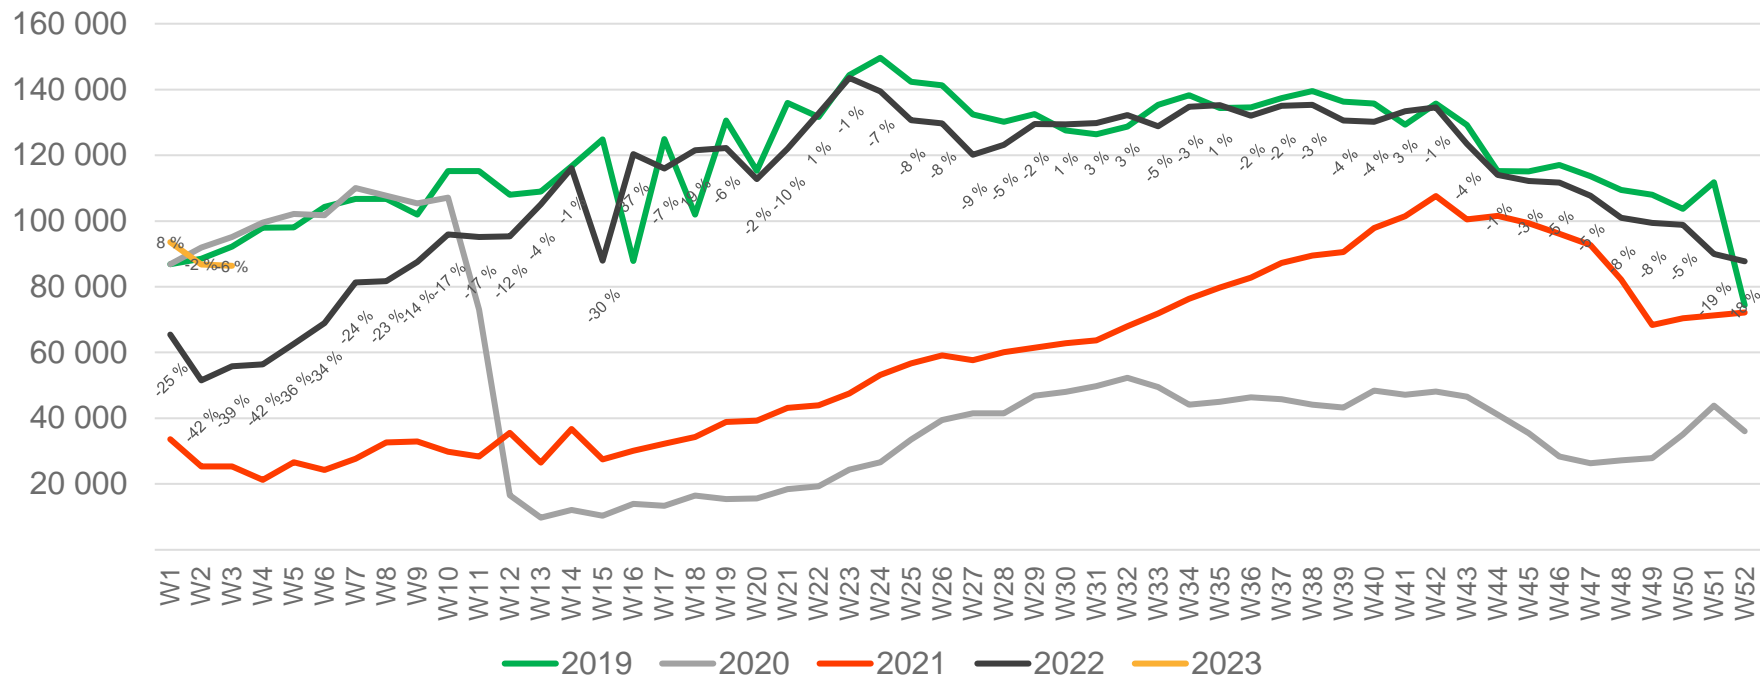

# Passengers OSL international per week

• Week 1 2019 is 31/12-18 – 6/1-19. Week 1 2020 is 30/12-19 – 5/1-20. Week 52 2021 is 27/12-21 – 2/1-22. Week 52 2022 is 26/12-22 – 1/1-23.

# Passengers OSL domestic per week

• Week 1 2019 is 31/12-18 – 6/1-19. Week 1 2020 is 30/12-19 – 5/1-20. Week 52 2021 is 27/12-21 – 2/1-22. Week 52 2022 is 26/12-22 – 1/1-23.

# Passengers BGO total per day, week 3

The change is measured from 2019.

# Passengers BGO total per week

• Week 1 2019 is 31/12-18 – 6/1-19. Week 1 2020 is 30/12-19 – 5/1-20. Week 52 2021 is 27/12-21 – 2/1-22. Week 52 2022 is 26/12-22 – 1/1-23.