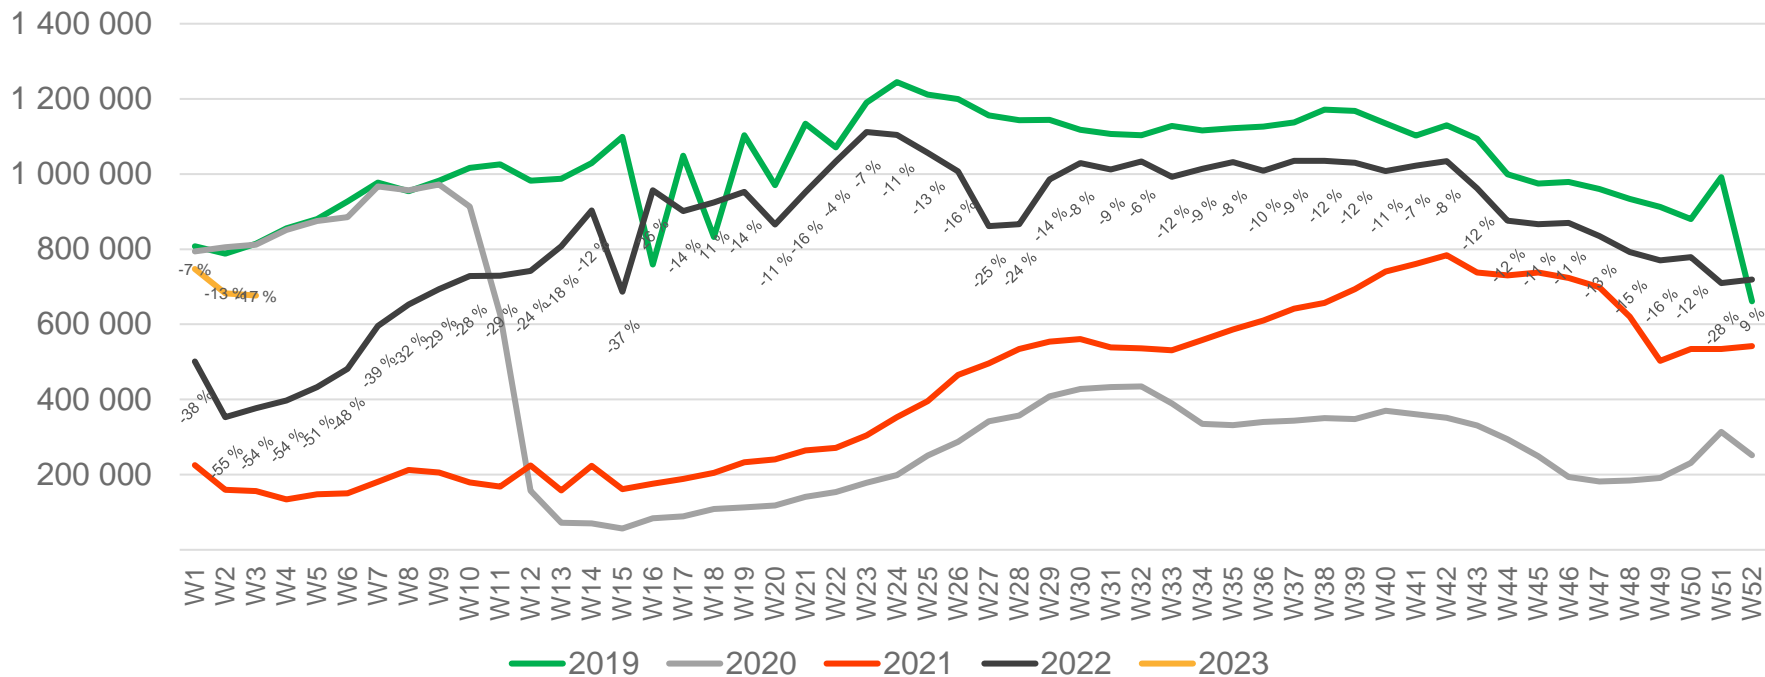

## Preliminary figures

- The figures for the previous week are preliminary. It takes some time for all passenger numbers to be reported, so the figures for the previous week may be 1-2% lower than the final figures.
- The figures are taken from Avinor's traffic database.
- Week 1 2019 include numbers from 2018 (31/12 2018)  
Week 1 2020 include numbers from 2019 (30-31/12 2019)  
Week 52 2021 include numbers from 2022 (1-2/1 2022)  
Week 52 2022 include numbers from 2023 (1/1 2023)

# Top 10 airports, total week 3

Airport	2019	2020	2021	2022	2023	2023 vs. 2019		2023 vs. 2022	
						Change	Change %	Change	Change %
Oslo Gardermoen	422 940	412 728	53 394	164 175	335 414	-87 526	-21 %	171 239	104 %
Bergen Flesland	92 220	95 174	25 316	55 834	86 350	-5 870	-6 %	30 516	55 %
Trondheim Værnes	71 096	71 406	14 308	34 848	60 829	-10 267	-14 %	25 981	75 %
Stavanger Sola	64 532	65 452	12 235	28 602	55 503	-9 029	-14 %	26 901	94 %
Tromsø Langnes	42 726	43 675	13 110	26 551	37 948	-4 778	-11 %	11 397	43 %
Bodø	25 194	26 253	8 394	14 938	22 828	-2 366	-9 %	7 890	53 %
Ålesund Vigra	17 622	17 044	3 555	9 312	13 778	-3 844	-22 %	4 466	48 %
Kristiansand Kjevik	16 955	16 192	3 046	6 544	12 037	-4 918	-29 %	5 493	84 %
Harstad/Narvik Evenes	9 796	9 709	2 685	4 696	9 147	-649	-7 %	4 451	95 %
Bardufoss	3 913	4 820	1 138	1 982	2 767	-1 146	-29 %	785	40 %

# Passengers Avinor total per day, week 3

The change is measured from 2019.

# Passengers Avinor total per week

• Week 1 2019 is 31/12-18 – 6/1-19. Week 1 2020 is 30/12-19 – 5/1-20. Week 52 2021 is 27/12-21 – 2/1-22. Week 52 2022 is 26/12-22 – 1/1-23.