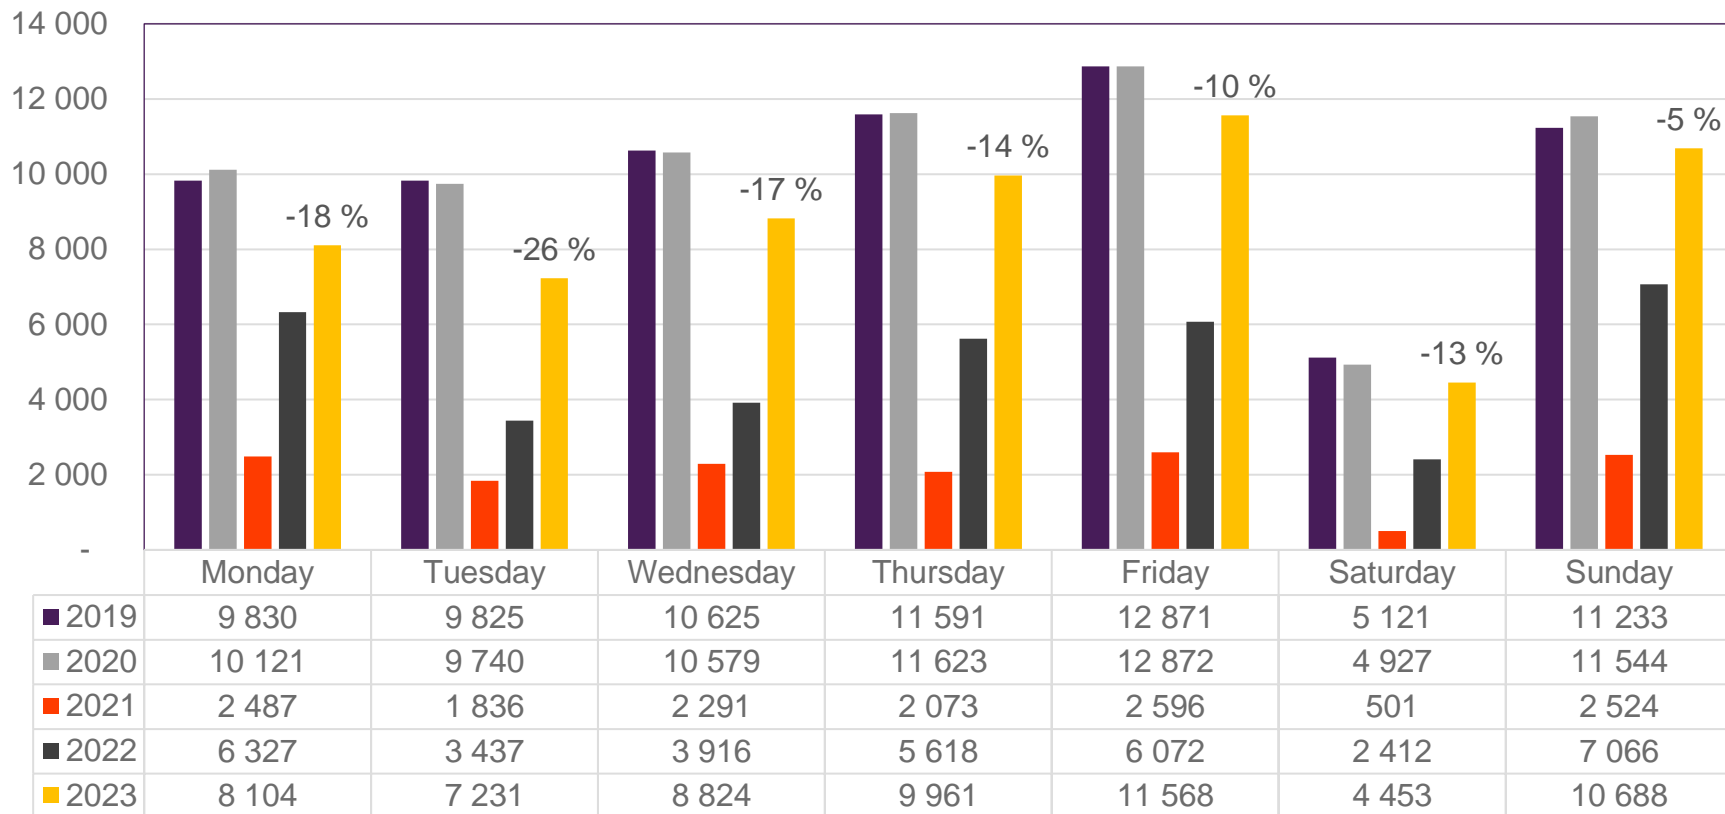

Passengers TRD total per day, week 3

The change is measured from 2019.