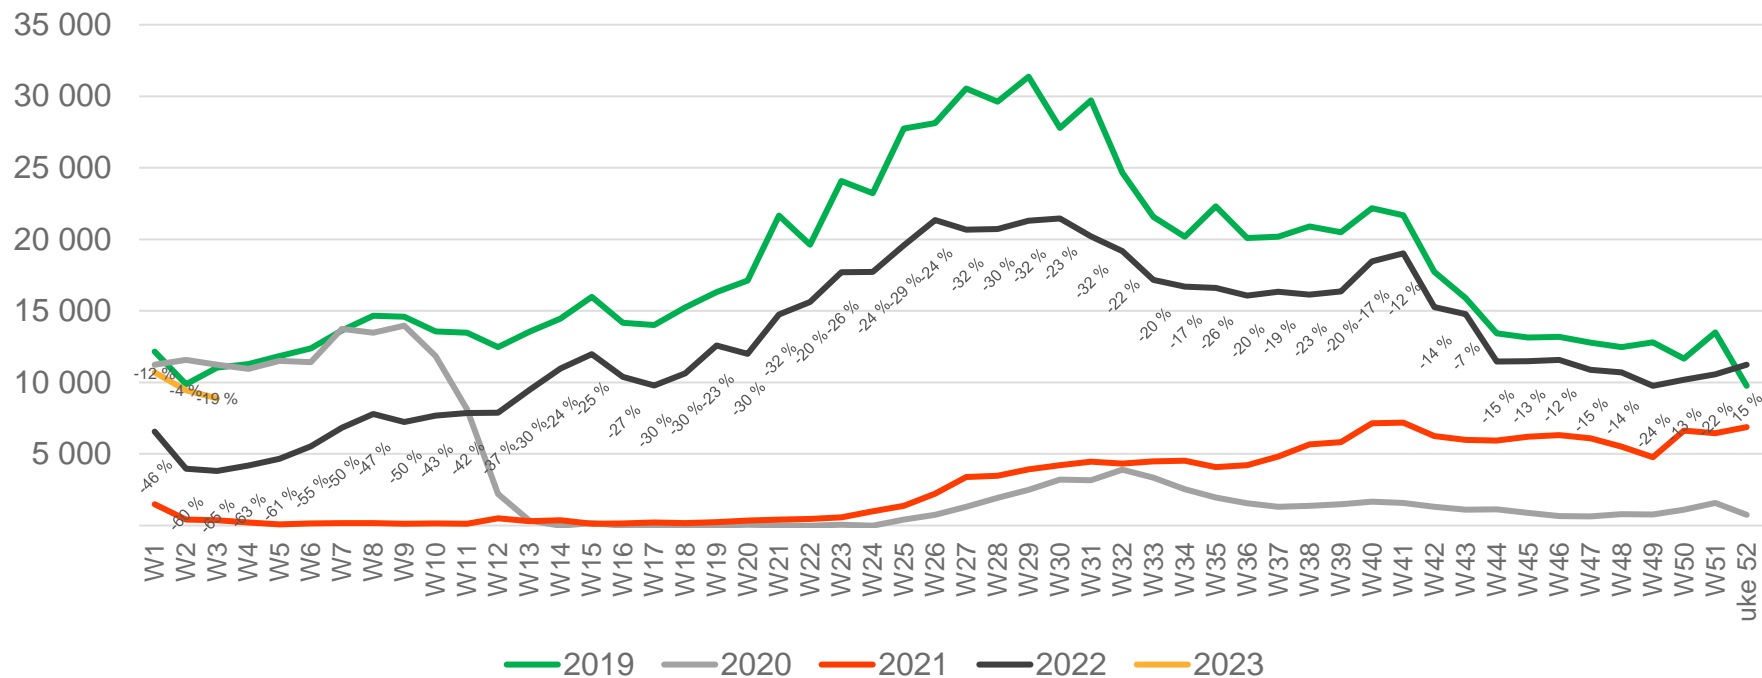

Passengers TRD international per week

• Week 1 2019 is 31/12-18 – 6/1-19. Week 1 2020 is 30/12-19 – 5/1-20. Week 52 2021 is 27/12-21 – 2/1-22. Week 52 2022 is 26/12-22 – 1/1-23.