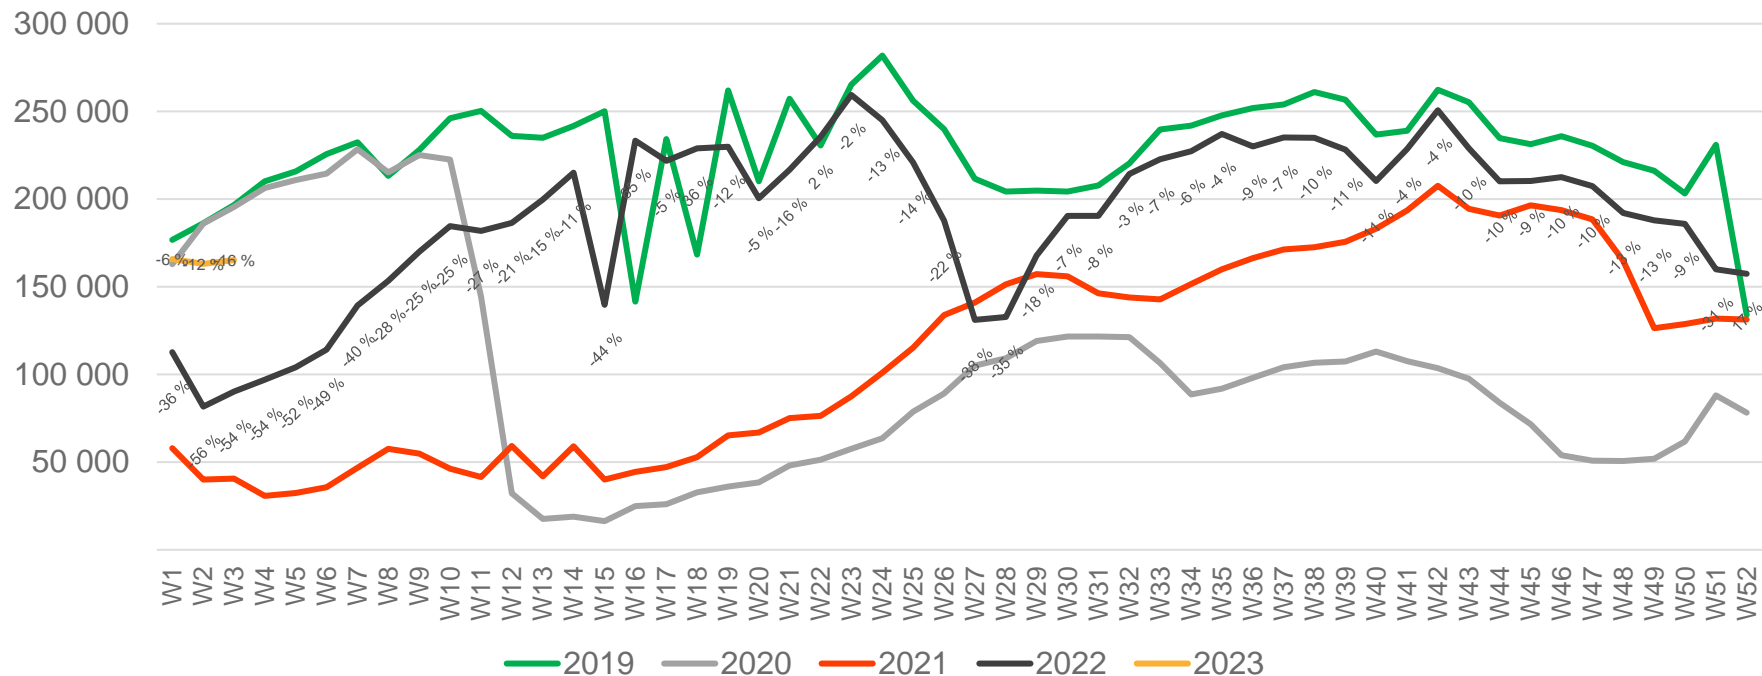

# Passengers OSL total per day, week 3

The change is measured from 2019.

# Passengers OSL total per week

• Week 1 2019 is 31/12-18 – 6/1-19. Week 1 2020 is 30/12-19 – 5/1-20. Week 52 2021 is 27/12-21 – 2/1-22. Week 52 2022 is 26/12-22 – 1/1-23.

# Passengers OSL international per week

• Week 1 2019 is 31/12-18 – 6/1-19. Week 1 2020 is 30/12-19 – 5/1-20. Week 52 2021 is 27/12-21 – 2/1-22. Week 52 2022 is 26/12-22 – 1/1-23.

# Passengers OSL domestic per week

• Week 1 2019 is 31/12-18 – 6/1-19. Week 1 2020 is 30/12-19 – 5/1-20. Week 52 2021 is 27/12-21 – 2/1-22. Week 52 2022 is 26/12-22 – 1/1-23.