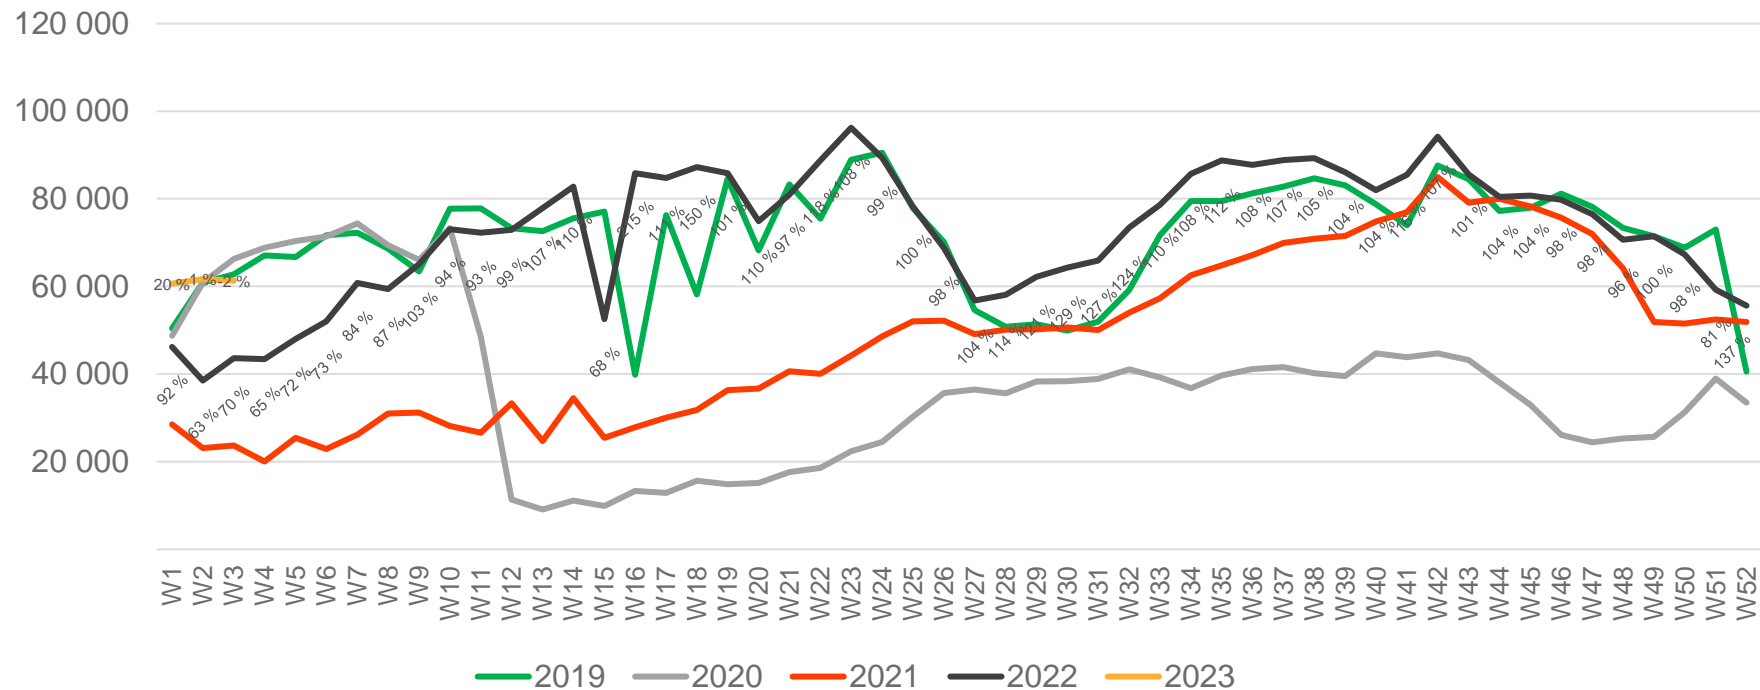

# Passengers BGO total per day, week 3

The change is measured from 2019.

# Passengers BGO total per week

• Week 1 2019 is 31/12-18 – 6/1-19. Week 1 2020 is 30/12-19 – 5/1-20. Week 52 2021 is 27/12-21 – 2/1-22. Week 52 2022 is 26/12-22 – 1/1-23.

# Passengers BGO international per week

• Week 1 2019 is 31/12-18 – 6/1-19. Week 1 2020 is 30/12-19 – 5/1-20. Week 52 2021 is 27/12-21 – 2/1-22. Week 52 2022 is 26/12-22 – 1/1-23.

# Passengers BGO domestic per week

• Week 1 2019 is 31/12-18 – 6/1-19. Week 1 2020 is 30/12-19 – 5/1-20. Week 52 2021 is 27/12-21 – 2/1-22. Week 52 2022 is 26/12-22 – 1/1-23.