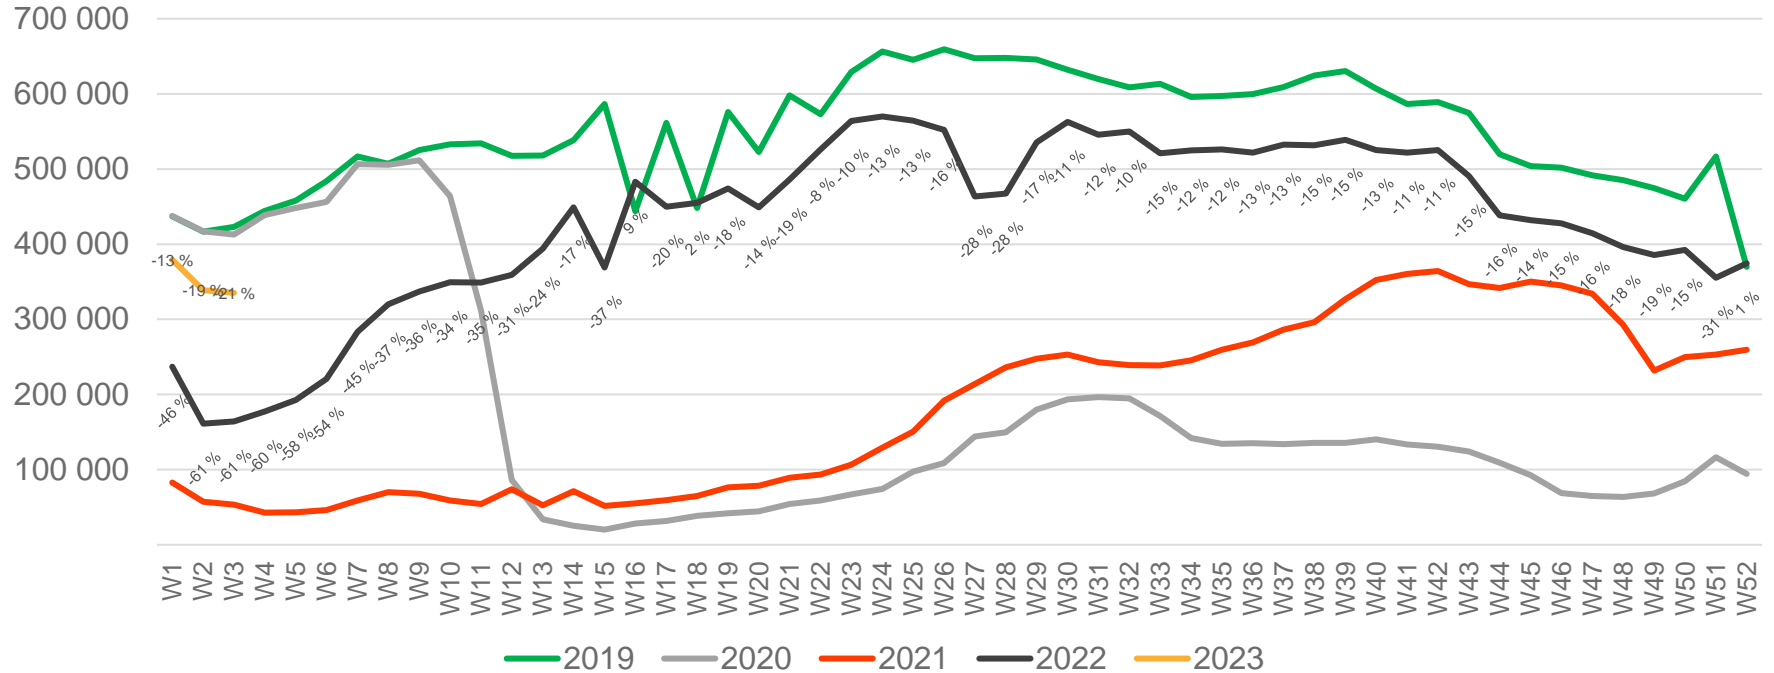

# Passengers Avinor international per week

• Week 1 2019 is 31/12-18 – 6/1-19. Week 1 2020 is 30/12-19 – 5/1-20. Week 52 2021 is 27/12-21 – 2/1-22. Week 52 2022 is 26/12-22 – 1/1-23.

# Passengers Avinor domestic per week

• Week 1 2019 is 31/12-18 – 6/1-19. Week 1 2020 is 30/12-19 – 5/1-20. Week 52 2021 is 27/12-21 – 2/1-22. Week 52 2022 is 26/12-22 – 1/1-23.

# Passengers OSL total per day, week 3

The change is measured from 2019.

# Passengers OSL total per week

• Week 1 2019 is 31/12-18 – 6/1-19. Week 1 2020 is 30/12-19 – 5/1-20. Week 52 2021 is 27/12-21 – 2/1-22. Week 52 2022 is 26/12-22 – 1/1-23.