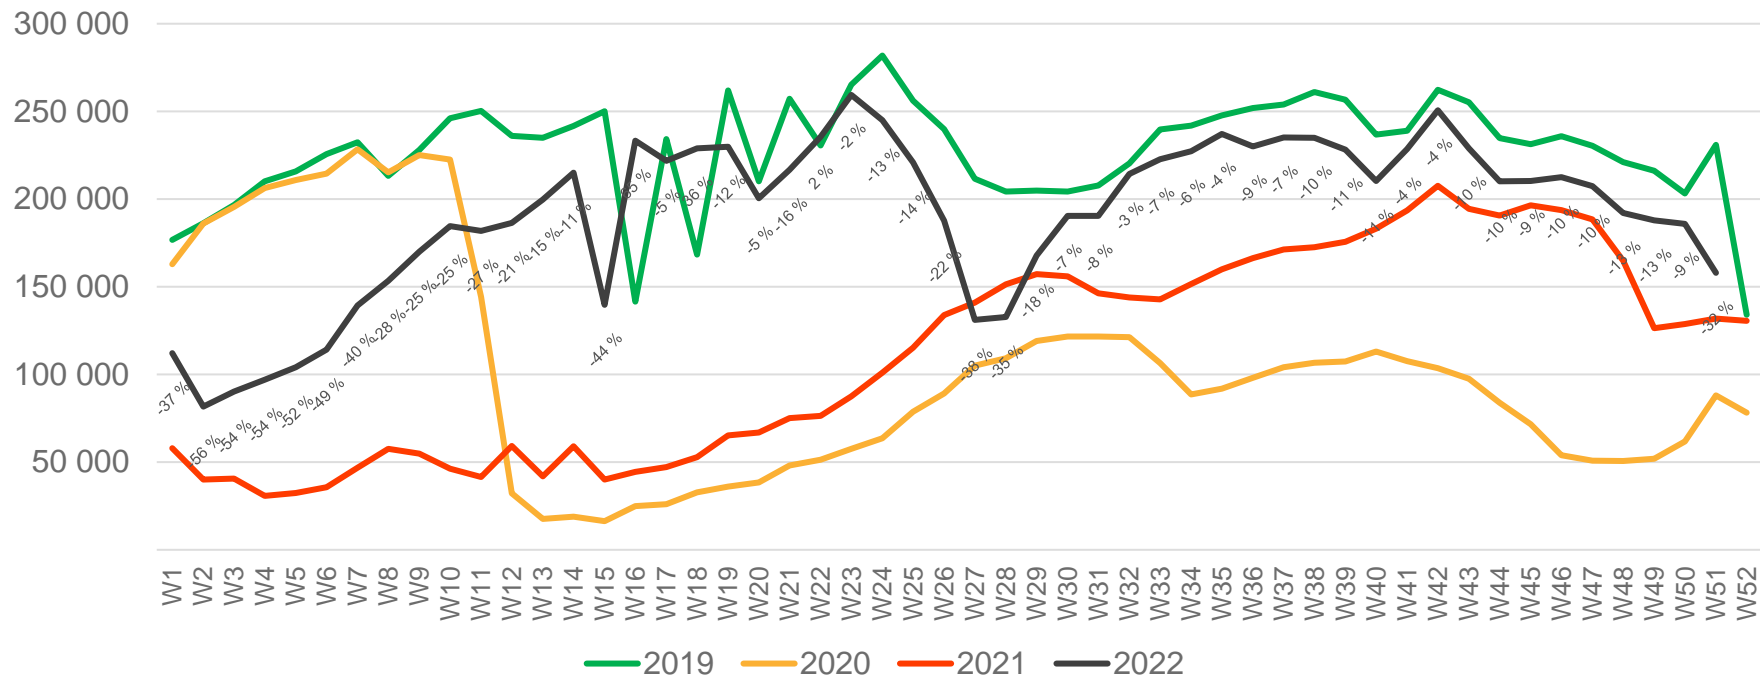

Passengers Avinor international per week

* Week 1 2019 is 31/12-18 – 6/1-19. Week 1 2020 is 30/12-19 – 5/1-20. Week 52 2021 is 27/12-21 – 2/1-22.

Passengers Avinor domestic per week

* Week 1 2019 is 31/12-18 – 6/1-19. Week 1 2020 is 30/12-19 – 5/1-20. Week 52 2021 is 27/12-21 – 2/1-22.

Passengers OSL total per day, week 51

The deviation is measured towards 2019.

Passengers OSL total per week

* Week 1 2019 is 31/12-18 – 6/1-19. Week 1 2020 is 30/12-19 – 5/1-20. Week 52 2021 is 27/12-21 – 2/1-22.

Passengers OSL international per week

* Week 1 2019 is 31/12-18 – 6/1-19. Week 1 2020 is 30/12-19 – 5/1-20. Week 52 2021 is 27/12-21 – 2/1-22.

Passengers OSL domestic per week

* Week 1 2019 is 31/12-18 – 6/1-19. Week 1 2020 is 30/12-19 – 5/1-20. Week 52 2021 is 27/12-21 – 2/1-22.

Passengers BGO total per day, week 51

The deviation is measured towards 2019.

Passengers BGO total per week

* Week 1 2019 is 31/12-18 – 6/1-19. Week 1 2020 is 30/12-19 – 5/1-20. Week 52 2021 is 27/12-21 – 2/1-22.