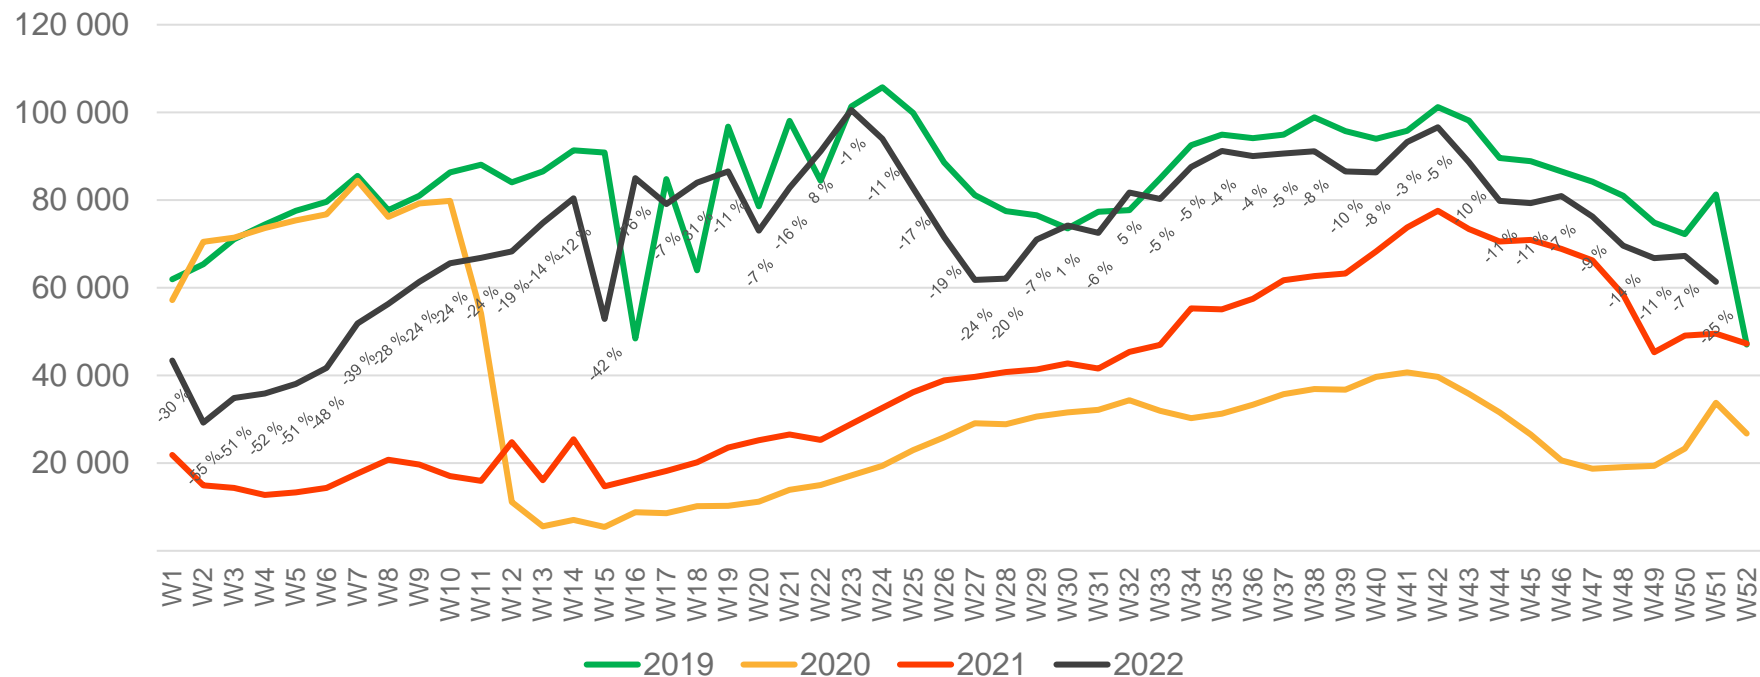

Passengers BGO international per week

* Week 1 2019 is 31/12-18 – 6/1-19. Week 1 2020 is 30/12-19 – 5/1-20. Week 52 2021 is 27/12-21 – 2/1-22.

Passengers BGO domestic per week

* Week 1 2019 is 31/12-18 – 6/1-19. Week 1 2020 is 30/12-19 – 5/1-20. Week 52 2021 is 27/12-21 – 2/1-22.

Passengers SVG total per day, week 51

The deviation is measured towards 2019.

Passengers SVG total per week

* Week 1 2019 is 31/12-18 – 6/1-19. Week 1 2020 is 30/12-19 – 5/1-20. Week 52 2021 is 27/12-21 – 2/1-22.

Passengers SVG international per week

* Week 1 2019 is 31/12-18 – 6/1-19. Week 1 2020 is 30/12-19 – 5/1-20. Week 52 2021 is 27/12-21 – 2/1-22.

Passengers SVG domestic per week

* Week 1 2019 is 31/12-18 – 6/1-19. Week 1 2020 is 30/12-19 – 5/1-20. Week 52 2021 is 27/12-21 – 2/1-22.

Passengers TRD total per day, week 51

The deviation is measured towards 2019.

Passengers TRD total per week

* Week 1 2019 is 31/12-18 – 6/1-19. Week 1 2020 is 30/12-19 – 5/1-20. Week 52 2021 is 27/12-21 – 2/1-22.