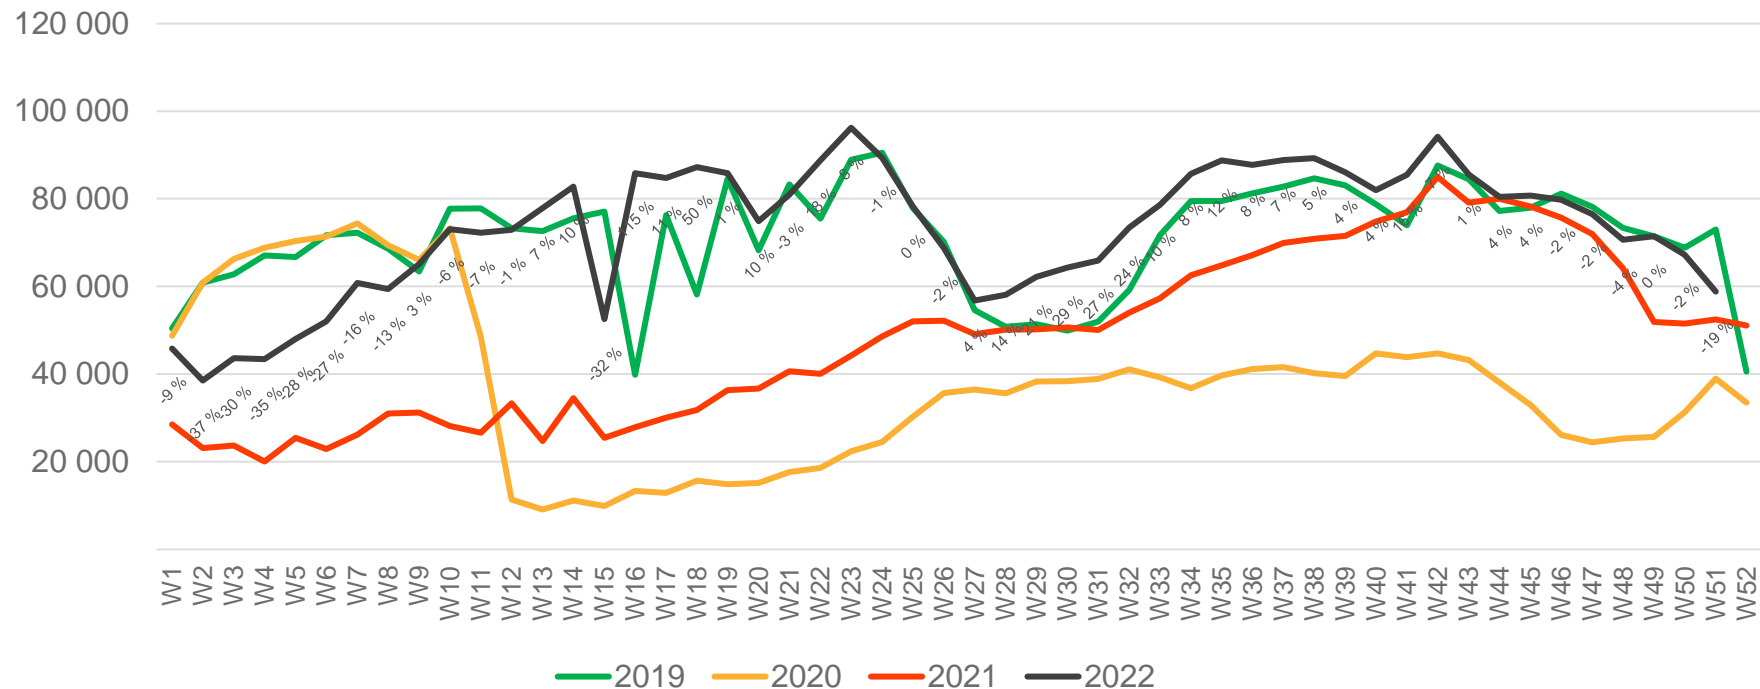

Passengers OSL international per week

* Week 1 2019 is 31/12-18 – 6/1-19. Week 1 2020 is 30/12-19 – 5/1-20. Week 52 2021 is 27/12-21 – 2/1-22.

Passengers OSL domestic per week

* Week 1 2019 is 31/12-18 – 6/1-19. Week 1 2020 is 30/12-19 – 5/1-20. Week 52 2021 is 27/12-21 – 2/1-22.

Passengers BGO total per day, week 51

The deviation is measured towards 2019.

Passengers BGO total per week

* Week 1 2019 is 31/12-18 – 6/1-19. Week 1 2020 is 30/12-19 – 5/1-20. Week 52 2021 is 27/12-21 – 2/1-22.

Passengers BGO international per week

* Week 1 2019 is 31/12-18 – 6/1-19. Week 1 2020 is 30/12-19 – 5/1-20. Week 52 2021 is 27/12-21 – 2/1-22.

Passengers BGO domestic per week

* Week 1 2019 is 31/12-18 – 6/1-19. Week 1 2020 is 30/12-19 – 5/1-20. Week 52 2021 is 27/12-21 – 2/1-22.

Passengers SVG total per day, week 51

The deviation is measured towards 2019.

Passengers SVG total per week

* Week 1 2019 is 31/12-18 – 6/1-19. Week 1 2020 is 30/12-19 – 5/1-20. Week 52 2021 is 27/12-21 – 2/1-22.