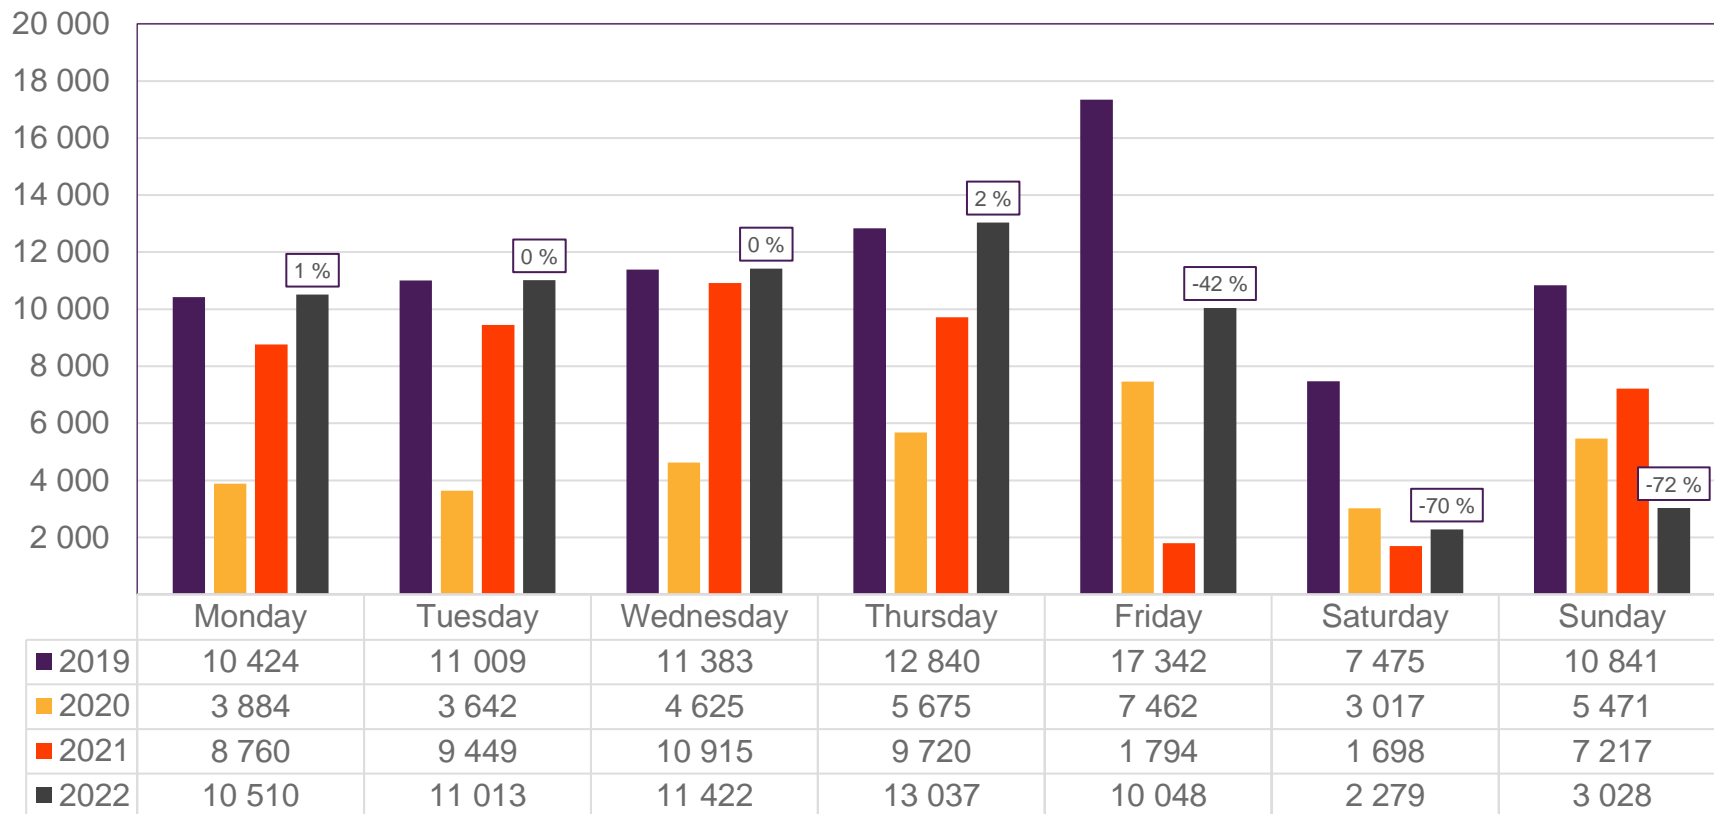

Passengers TRD total per day, week 51

The deviation is measured towards 2019.