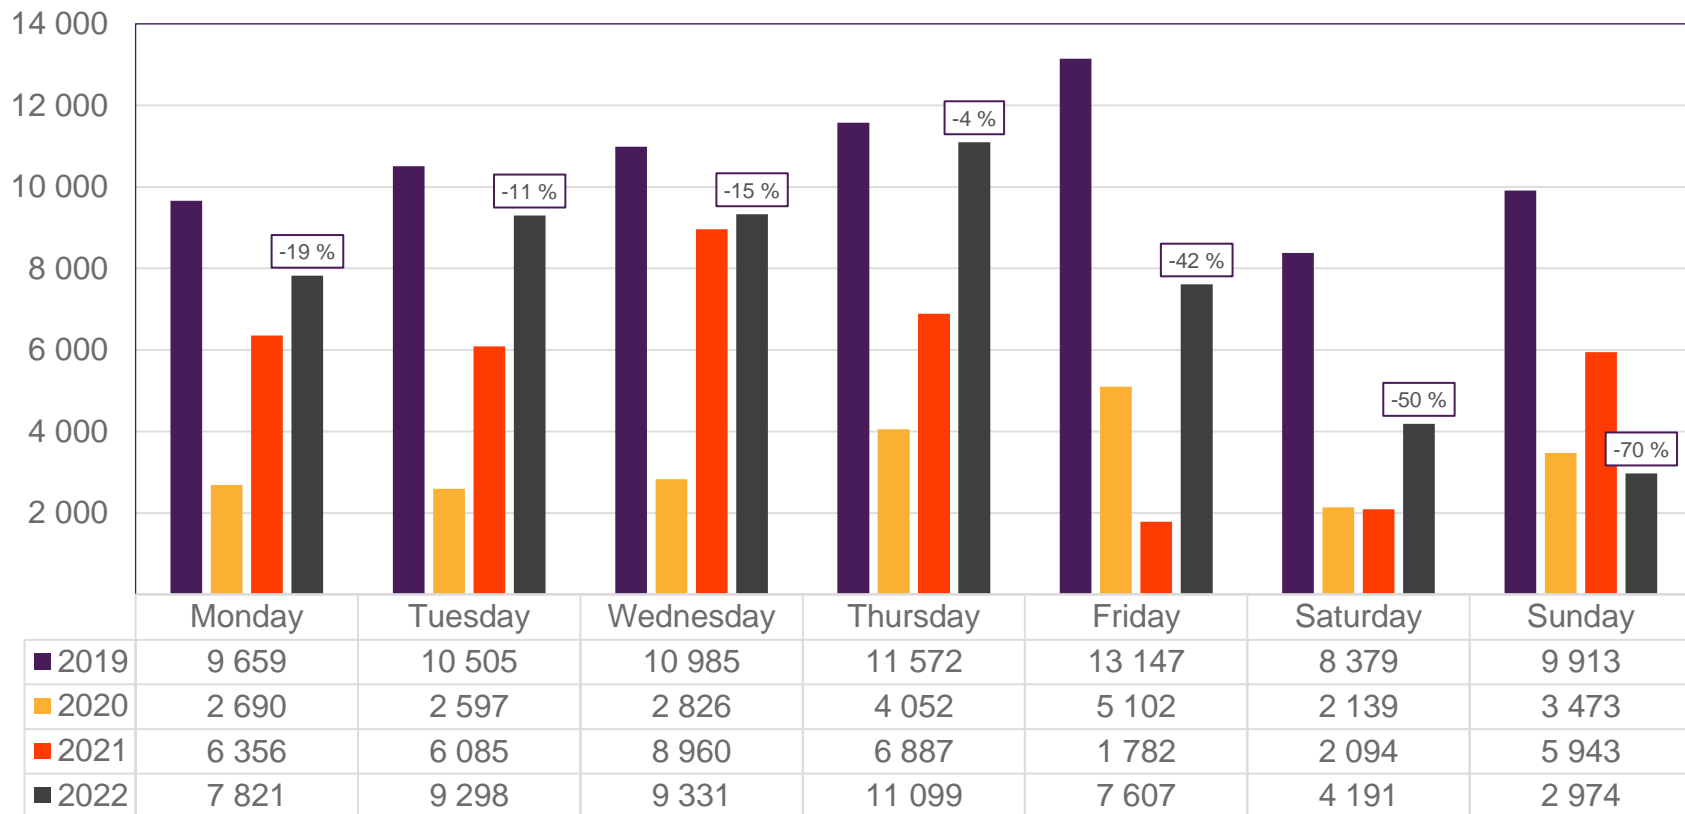

Passengers BGO total per day, week 51

The deviation is measured towards 2019.

Passengers BGO total per week

* Week 1 2019 is 31/12-18 – 6/1-19. Week 1 2020 is 30/12-19 – 5/1-20. Week 52 2021 is 27/12-21 – 2/1-22.

Passengers BGO international per week

* Week 1 2019 is 31/12-18 – 6/1-19. Week 1 2020 is 30/12-19 – 5/1-20. Week 52 2021 is 27/12-21 – 2/1-22.

Passengers BGO domestic per week

* Week 1 2019 is 31/12-18 – 6/1-19. Week 1 2020 is 30/12-19 – 5/1-20. Week 52 2021 is 27/12-21 – 2/1-22.

Passengers SVG total per day, week 51

The deviation is measured towards 2019.

Passengers SVG total per week

* Week 1 2019 is 31/12-18 – 6/1-19. Week 1 2020 is 30/12-19 – 5/1-20. Week 52 2021 is 27/12-21 – 2/1-22.

Passengers SVG international per week

* Week 1 2019 is 31/12-18 – 6/1-19. Week 1 2020 is 30/12-19 – 5/1-20. Week 52 2021 is 27/12-21 – 2/1-22.

Passengers SVG domestic per week

* Week 1 2019 is 31/12-18 – 6/1-19. Week 1 2020 is 30/12-19 – 5/1-20. Week 52 2021 is 27/12-21 – 2/1-22.