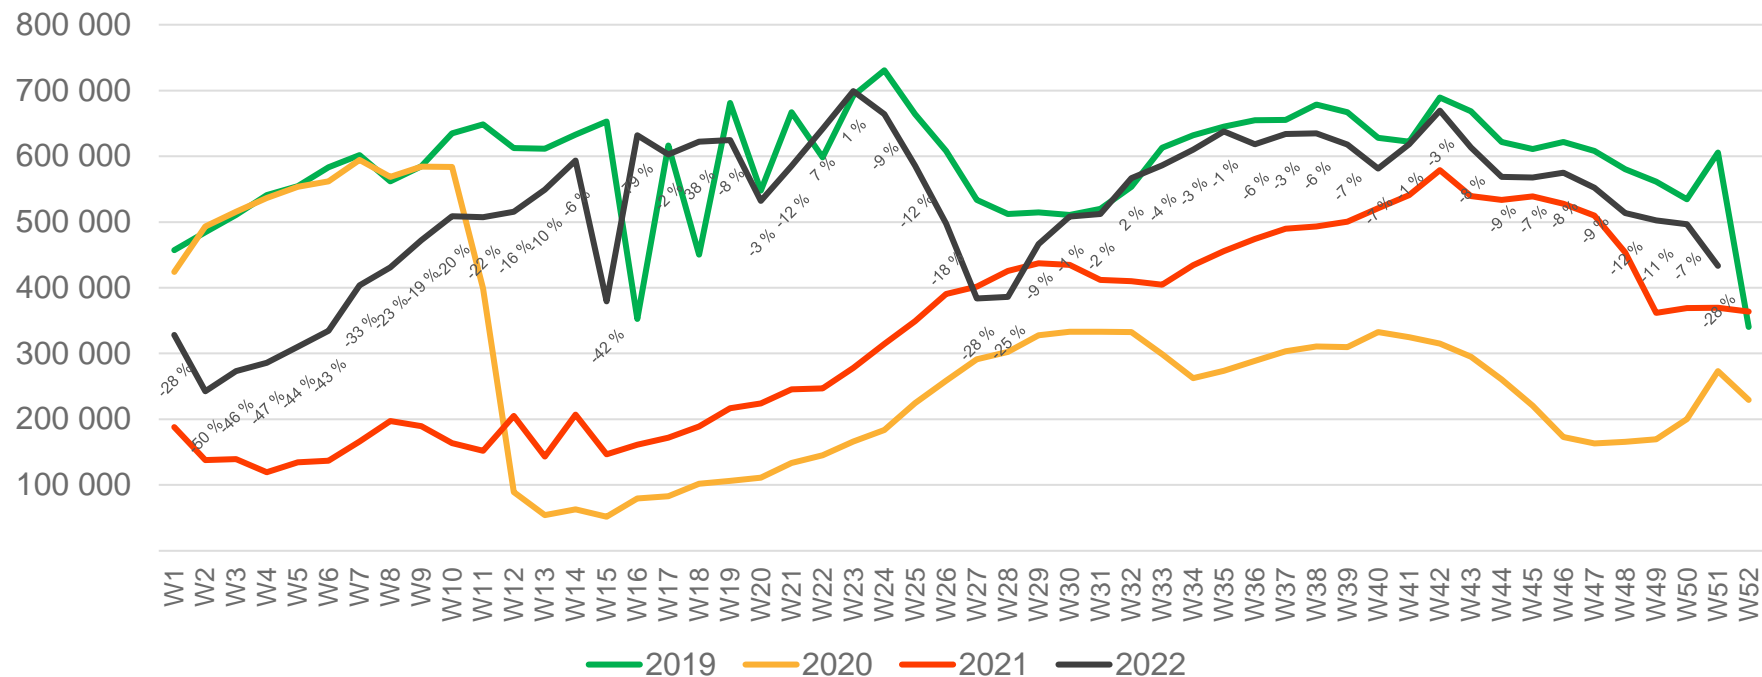

Passenger numbers per week

Preliminary figures

- The figures for the previous week are preliminary. It takes some time for all passenger numbers to be reported, so the figures for the previous week may be 1-2% lower than the final figures.
- The figures are taken from Avinor's traffic database.
- Week 1 2019 include numbers from 2018 (31/12 2018)
Week 1 2020 include numbers from 2019 (30-31/12 2019)
Week 52 2021 include numbers from 2022 (1-2/1 2022)

Passengers Avinor total per day, week 51

The deviation is measured towards 2019.

Passengers Avinor total per week

* Week 1 2019 is 31/12-18 – 6/1-19. Week 1 2020 is 30/12-19 – 5/1-20. Week 52 2021 is 27/12-21 – 2/1-22.

Passengers Avinor international per week

* Week 1 2019 is 31/12-18 – 6/1-19. Week 1 2020 is 30/12-19 – 5/1-20. Week 52 2021 is 27/12-21 – 2/1-22.

Passengers Avinor domestic per week

* Week 1 2019 is 31/12-18 – 6/1-19. Week 1 2020 is 30/12-19 – 5/1-20. Week 52 2021 is 27/12-21 – 2/1-22.

Passengers OSL total per day, week 51

The deviation is measured towards 2019.

Passengers OSL total per week

* Week 1 2019 is 31/12-18 – 6/1-19. Week 1 2020 is 30/12-19 – 5/1-20. Week 52 2021 is 27/12-21 – 2/1-22.