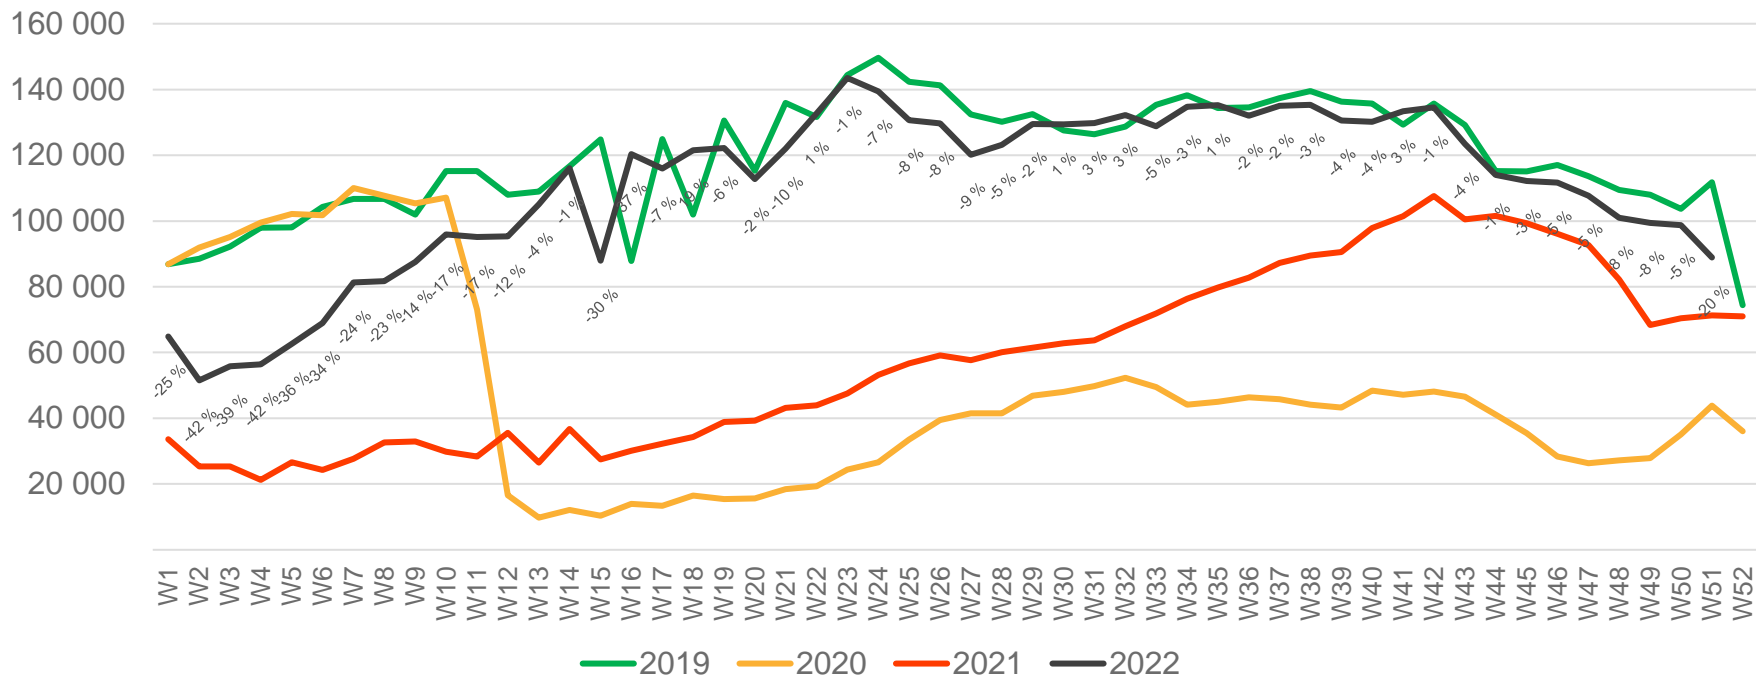

Passengers OSL total per day, week 51

The deviation is measured towards 2019.

Passengers OSL total per week

* Week 1 2019 is 31/12-18 – 6/1-19. Week 1 2020 is 30/12-19 – 5/1-20. Week 52 2021 is 27/12-21 – 2/1-22.

Passengers OSL international per week

* Week 1 2019 is 31/12-18 – 6/1-19. Week 1 2020 is 30/12-19 – 5/1-20. Week 52 2021 is 27/12-21 – 2/1-22.

Passengers OSL domestic per week

* Week 1 2019 is 31/12-18 – 6/1-19. Week 1 2020 is 30/12-19 – 5/1-20. Week 52 2021 is 27/12-21 – 2/1-22.

Passengers BGO total per day, week 51

The deviation is measured towards 2019.

Passengers BGO total per week

* Week 1 2019 is 31/12-18 – 6/1-19. Week 1 2020 is 30/12-19 – 5/1-20. Week 52 2021 is 27/12-21 – 2/1-22.

Passengers BGO international per week

* Week 1 2019 is 31/12-18 – 6/1-19. Week 1 2020 is 30/12-19 – 5/1-20. Week 52 2021 is 27/12-21 – 2/1-22.

Passengers BGO domestic per week

* Week 1 2019 is 31/12-18 – 6/1-19. Week 1 2020 is 30/12-19 – 5/1-20. Week 52 2021 is 27/12-21 – 2/1-22.