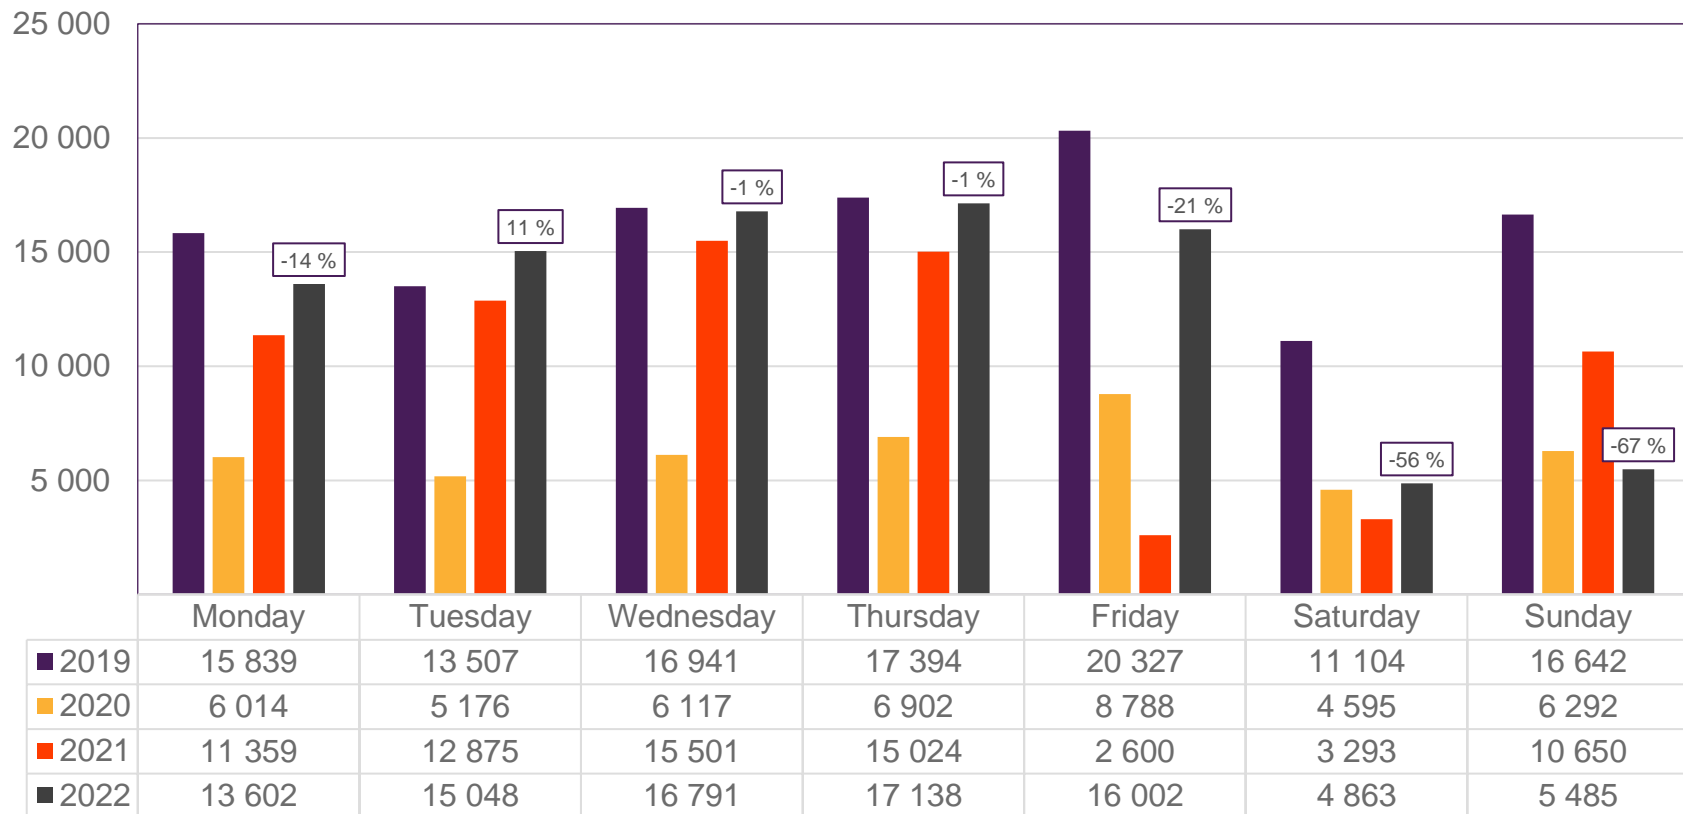

Passengers OSL total per day, week 51

The deviation is measured towards 2019.

Passengers OSL total per week

* Week 1 2019 is 31/12-18 – 6/1-19. Week 1 2020 is 30/12-19 – 5/1-20. Week 52 2021 is 27/12-21 – 2/1-22.

Passengers OSL international per week

* Week 1 2019 is 31/12-18 – 6/1-19. Week 1 2020 is 30/12-19 – 5/1-20. Week 52 2021 is 27/12-21 – 2/1-22.

Passengers OSL domestic per week

* Week 1 2019 is 31/12-18 – 6/1-19. Week 1 2020 is 30/12-19 – 5/1-20. Week 52 2021 is 27/12-21 – 2/1-22.

Passengers BGO total per day, week 51

The deviation is measured towards 2019.

Passengers BGO total per week

* Week 1 2019 is 31/12-18 – 6/1-19. Week 1 2020 is 30/12-19 – 5/1-20. Week 52 2021 is 27/12-21 – 2/1-22.

Passengers BGO international per week

* Week 1 2019 is 31/12-18 – 6/1-19. Week 1 2020 is 30/12-19 – 5/1-20. Week 52 2021 is 27/12-21 – 2/1-22.

Passengers BGO domestic per week

* Week 1 2019 is 31/12-18 – 6/1-19. Week 1 2020 is 30/12-19 – 5/1-20. Week 52 2021 is 27/12-21 – 2/1-22.