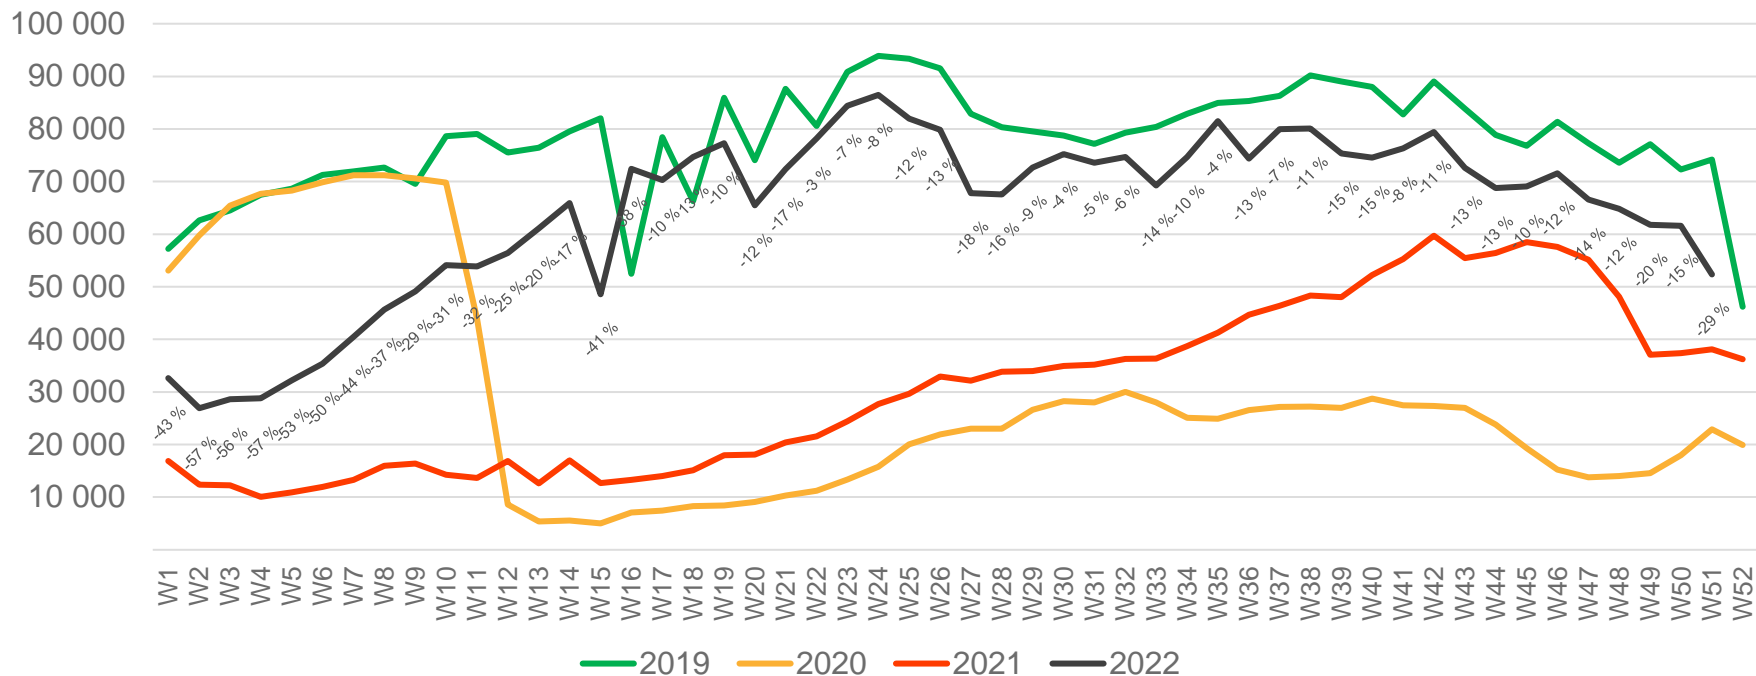

Passengers BGO total per day, week 51

The deviation is measured towards 2019.

Passengers BGO total per week

* Week 1 2019 is 31/12-18 – 6/1-19. Week 1 2020 is 30/12-19 – 5/1-20. Week 52 2021 is 27/12-21 – 2/1-22.

Passengers BGO international per week

* Week 1 2019 is 31/12-18 – 6/1-19. Week 1 2020 is 30/12-19 – 5/1-20. Week 52 2021 is 27/12-21 – 2/1-22.

Passengers BGO domestic per week

* Week 1 2019 is 31/12-18 – 6/1-19. Week 1 2020 is 30/12-19 – 5/1-20. Week 52 2021 is 27/12-21 – 2/1-22.

Passengers SVG total per day, week 51

The deviation is measured towards 2019.

Passengers SVG total per week

* Week 1 2019 is 31/12-18 – 6/1-19. Week 1 2020 is 30/12-19 – 5/1-20. Week 52 2021 is 27/12-21 – 2/1-22.

Passengers SVG international per week

* Week 1 2019 is 31/12-18 – 6/1-19. Week 1 2020 is 30/12-19 – 5/1-20. Week 52 2021 is 27/12-21 – 2/1-22.

Passengers SVG domestic per week

* Week 1 2019 is 31/12-18 – 6/1-19. Week 1 2020 is 30/12-19 – 5/1-20. Week 52 2021 is 27/12-21 – 2/1-22.