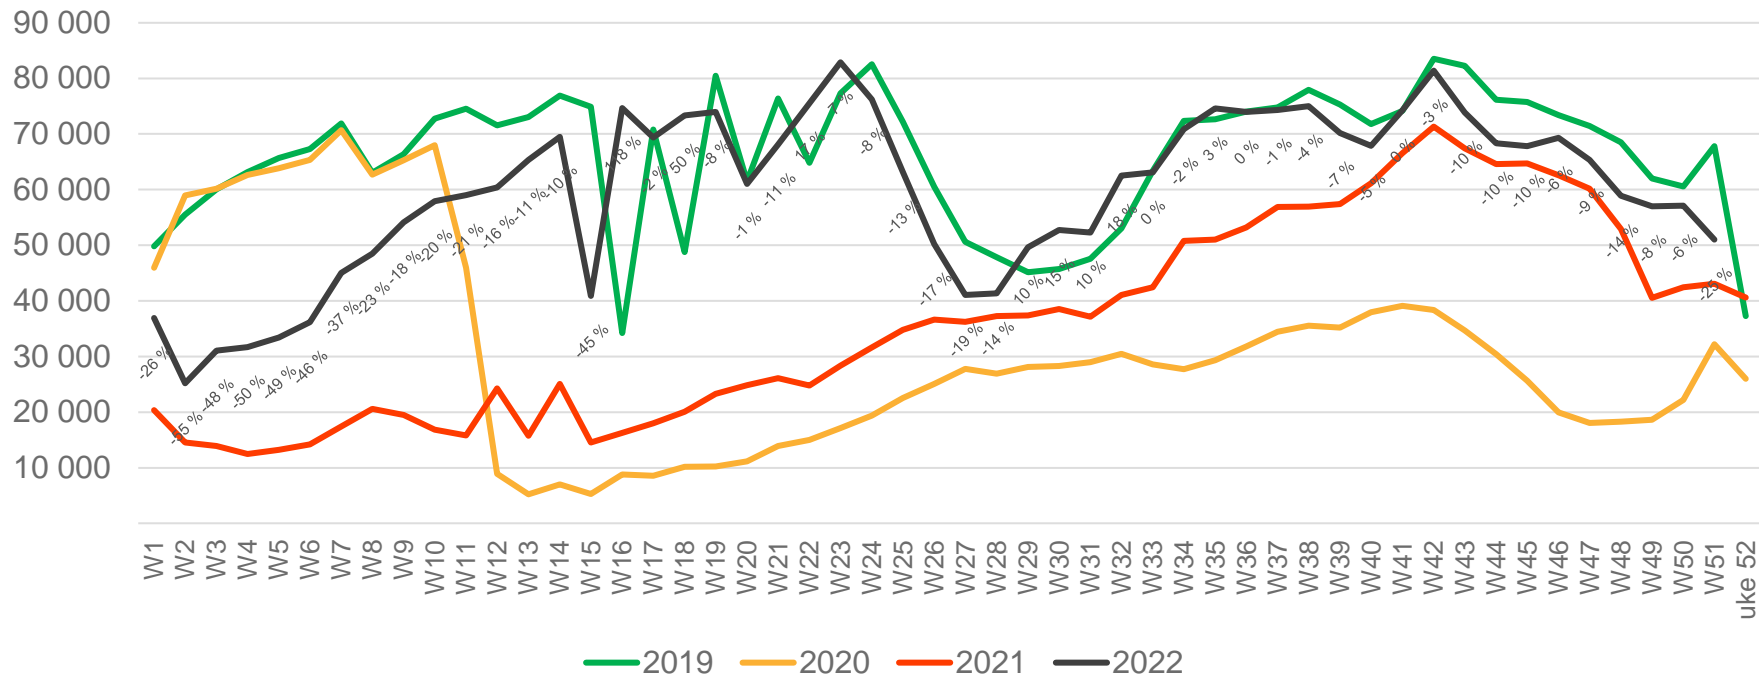

Passengers SVG total per day, week 51

The deviation is measured towards 2019.

Passengers SVG total per week

* Week 1 2019 is 31/12-18 – 6/1-19. Week 1 2020 is 30/12-19 – 5/1-20. Week 52 2021 is 27/12-21 – 2/1-22.

Passengers SVG international per week

* Week 1 2019 is 31/12-18 – 6/1-19. Week 1 2020 is 30/12-19 – 5/1-20. Week 52 2021 is 27/12-21 – 2/1-22.

Passengers SVG domestic per week

* Week 1 2019 is 31/12-18 – 6/1-19. Week 1 2020 is 30/12-19 – 5/1-20. Week 52 2021 is 27/12-21 – 2/1-22.

Passengers TRD total per day, week 51

The deviation is measured towards 2019.

Passengers TRD total per week

* Week 1 2019 is 31/12-18 – 6/1-19. Week 1 2020 is 30/12-19 – 5/1-20. Week 52 2021 is 27/12-21 – 2/1-22.

Passengers TRD international per week

* Week 1 2019 is 31/12-18 – 6/1-19. Week 1 2020 is 30/12-19 – 5/1-20. Week 52 2021 is 27/12-21 – 2/1-22.

Passengers TRD domestic per week

* Week 1 2019 is 31/12-18 – 6/1-19. Week 1 2020 is 30/12-19 – 5/1-20. Week 52 2021 is 27/12-21 – 2/1-22.