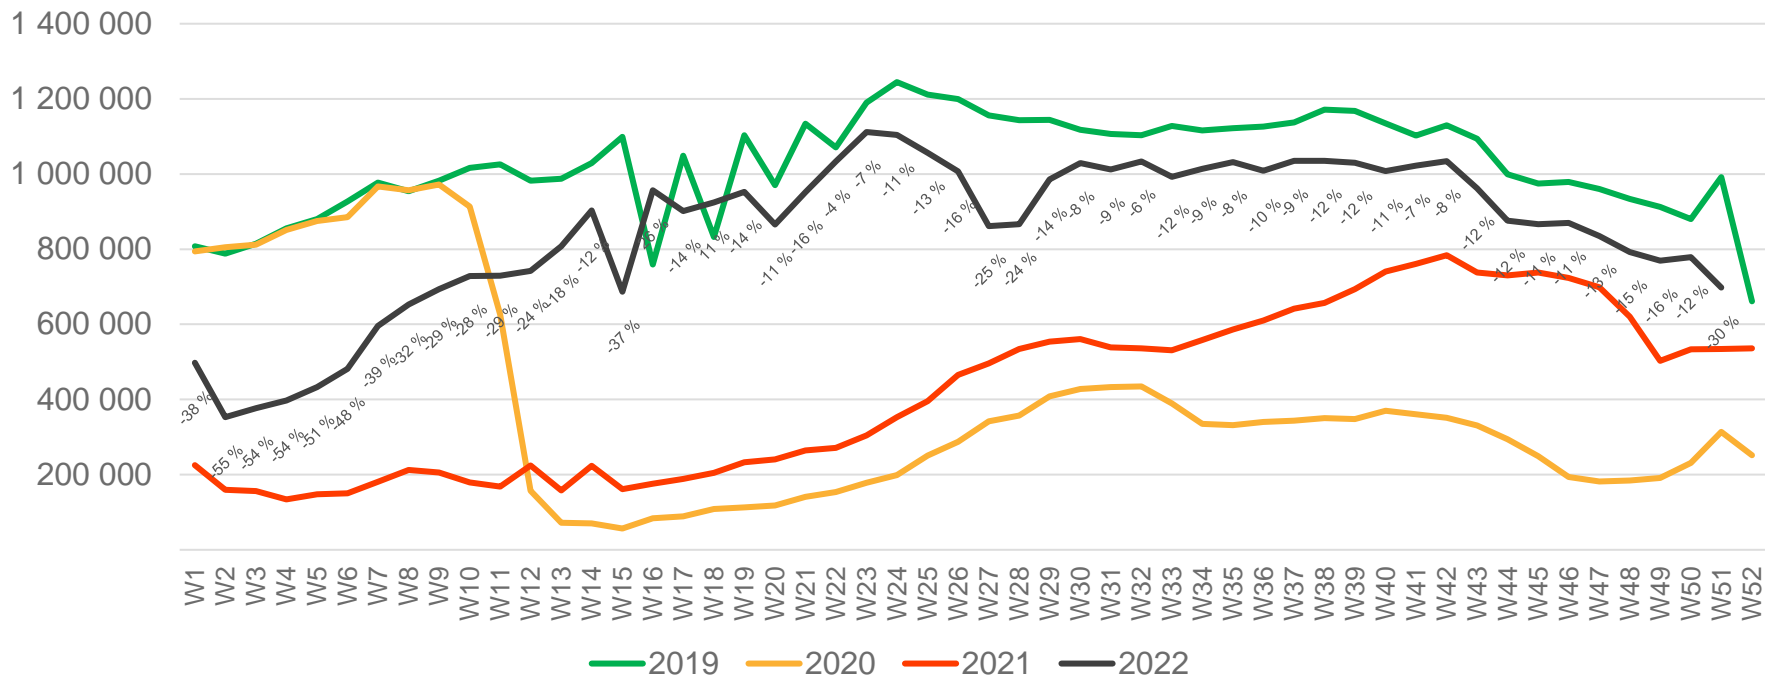

Passenger numbers per week

Preliminary figures

- The figures for the previous week are preliminary. It takes some time for all passenger numbers to be reported, so the figures for the previous week may be 1-2% lower than the final figures.
- The figures are taken from Avinor's traffic database.
- Week 1 2019 include numbers from 2018 (31/12 2018)
Week 1 2020 include numbers from 2019 (30-31/12 2019)
Week 52 2021 include numbers from 2022 (1-2/1 2022)

Top 10 airports, total week 51

Airport	2019	2020	2021	2022	2022 vs. 2019		2022 vs. 2021	
					Change	Change %	Change	Change %
Oslo/Gardermoen	516 740	116 603	253 254	348 171	-168 569	-33 %	94 917	37 %
Bergen/Flesland	111 754	43 884	71 302	88 929	-22 825	-20 %	17 627	25 %
Trondheim/Værnes	81 314	33 776	49 553	61 337	-19 977	-25 %	11 784	24 %
Stavanger/Sola	74 160	22 879	38 107	52 321	-21 839	-29 %	14 214	37 %
Tromsø/Langnes	50 658	23 700	31 778	39 605	-11 053	-22 %	7 827	25 %
Bodø	33 409	16 200	20 067	23 840	-9 569	-29 %	3 773	19 %
Ålesund/Vigra	22 109	8 304	12 709	16 459	-5 650	-26 %	3 750	30 %
Harstad/Narvik/Evenes	15 607	7 306	11 110	10 940	-4 667	-30 %	-170	-2 %
Kristiansand/Kjevik	19 349	5 921	8 765	12 345	-7 004	-36 %	3 580	41 %
Bardufoss	5 450	2 508	2 214	2 940	-2 510	-46 %	726	33 %

Passengers Avinor total per day, week 51

The deviation is measured towards 2019.

Passengers Avinor total per week

* Week 1 2019 is 31/12-18 – 6/1-19. Week 1 2020 is 30/12-19 – 5/1-20. Week 52 2021 is 27/12-21 – 2/1-22.

Passengers Avinor international per week

* Week 1 2019 is 31/12-18 – 6/1-19. Week 1 2020 is 30/12-19 – 5/1-20. Week 52 2021 is 27/12-21 – 2/1-22.

Passengers Avinor domestic per week

* Week 1 2019 is 31/12-18 – 6/1-19. Week 1 2020 is 30/12-19 – 5/1-20. Week 52 2021 is 27/12-21 – 2/1-22.