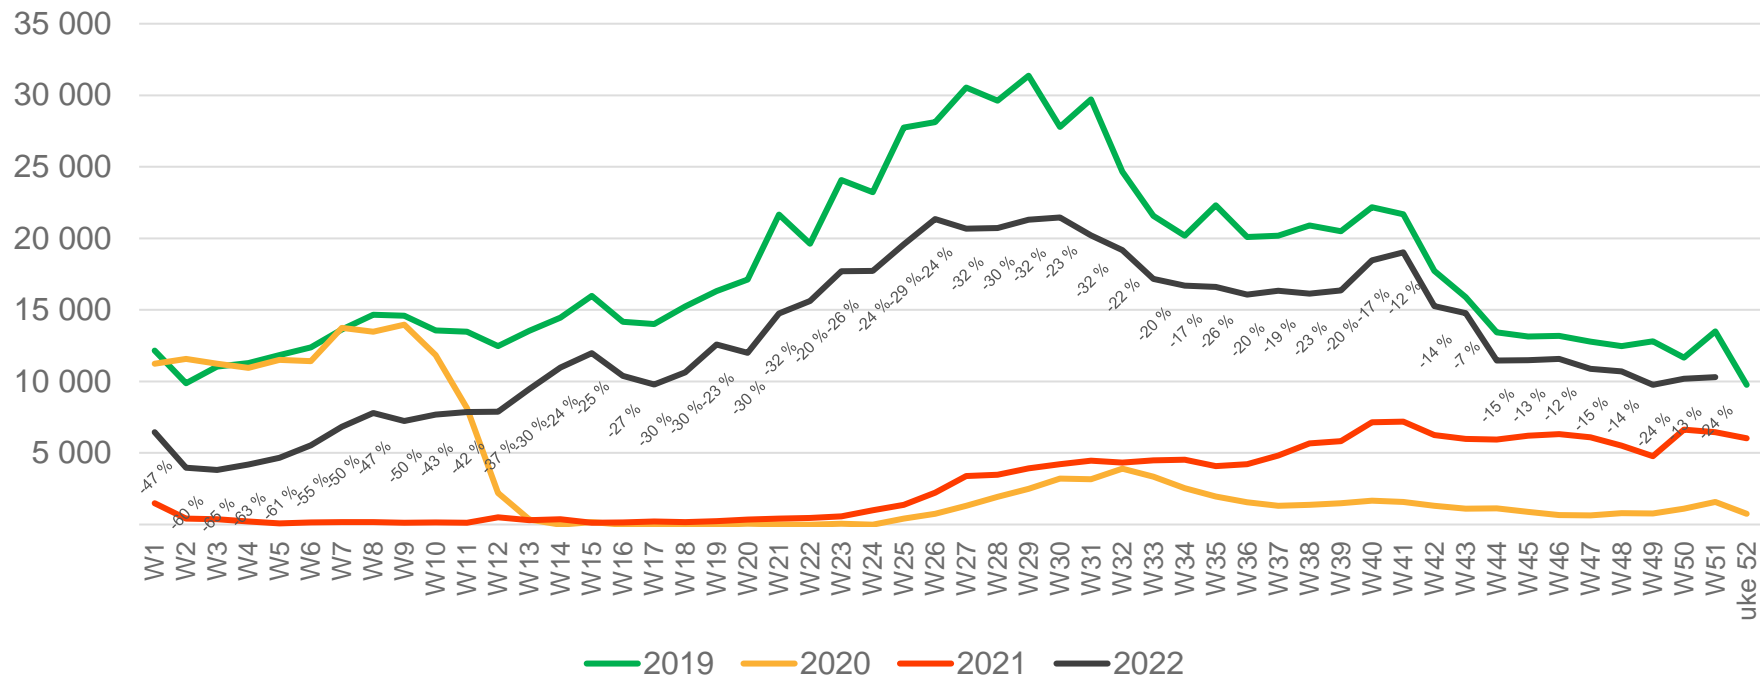

Passengers SVG total per day, week 51

The deviation is measured towards 2019.

Passengers SVG total per week

* Week 1 2019 is 31/12-18 – 6/1-19. Week 1 2020 is 30/12-19 – 5/1-20. Week 52 2021 is 27/12-21 – 2/1-22.

Passengers SVG international per week

* Week 1 2019 is 31/12-18 – 6/1-19. Week 1 2020 is 30/12-19 – 5/1-20. Week 52 2021 is 27/12-21 – 2/1-22.

Passengers SVG domestic per week

* Week 1 2019 is 31/12-18 – 6/1-19. Week 1 2020 is 30/12-19 – 5/1-20. Week 52 2021 is 27/12-21 – 2/1-22.

Passengers TRD total per day, week 51

The deviation is measured towards 2019.

Passengers TRD total per week

* Week 1 2019 is 31/12-18 – 6/1-19. Week 1 2020 is 30/12-19 – 5/1-20. Week 52 2021 is 27/12-21 – 2/1-22.

Passengers TRD international per week

* Week 1 2019 is 31/12-18 – 6/1-19. Week 1 2020 is 30/12-19 – 5/1-20. Week 52 2021 is 27/12-21 – 2/1-22.

Passengers TRD domestic per week

* Week 1 2019 is 31/12-18 – 6/1-19. Week 1 2020 is 30/12-19 – 5/1-20. Week 52 2021 is 27/12-21 – 2/1-22.