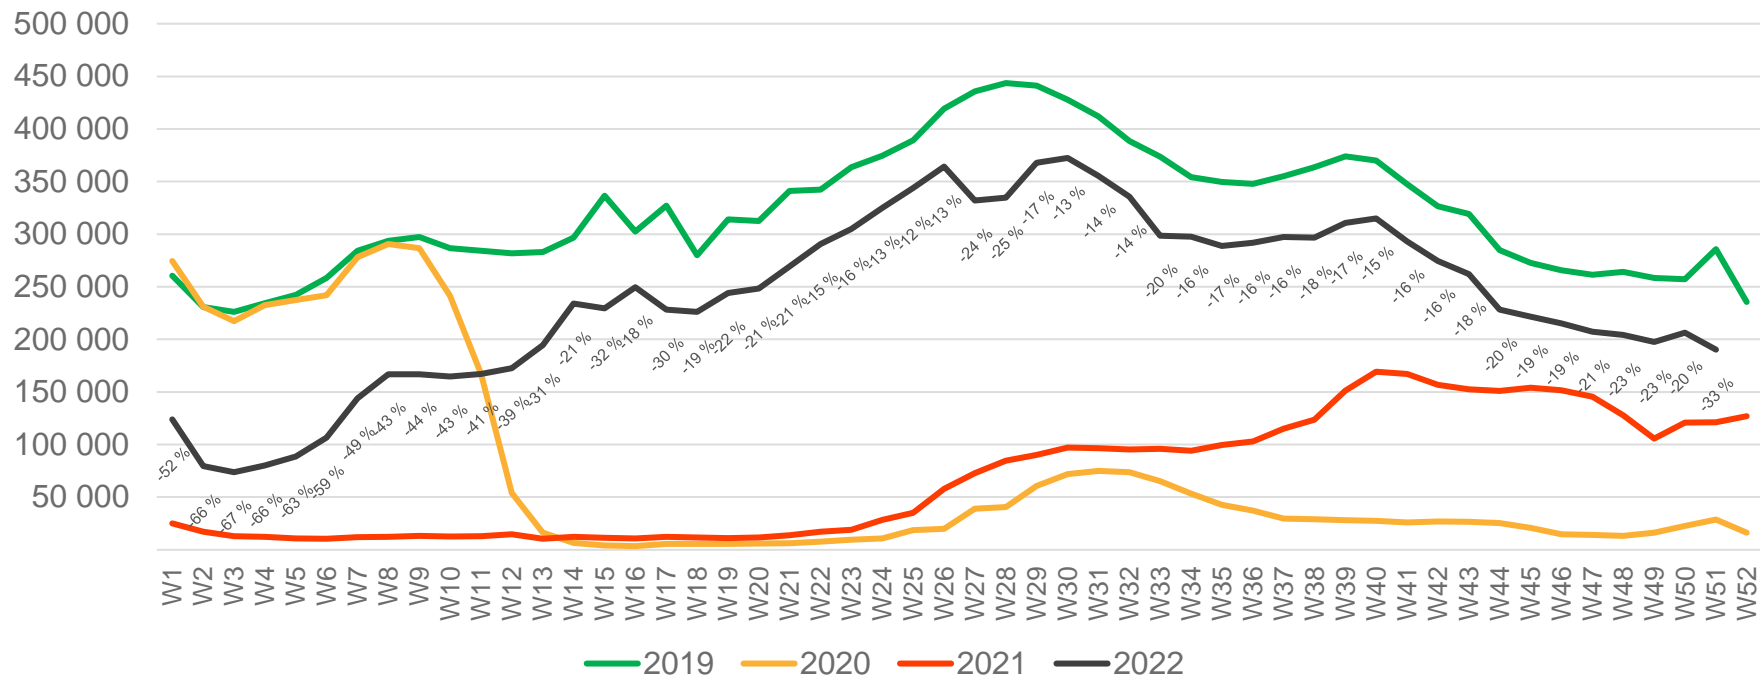

Passengers Avinor international per week

* Week 1 2019 is 31/12-18 – 6/1-19. Week 1 2020 is 30/12-19 – 5/1-20. Week 52 2021 is 27/12-21 – 2/1-22.

Passengers Avinor domestic per week

* Week 1 2019 is 31/12-18 – 6/1-19. Week 1 2020 is 30/12-19 – 5/1-20. Week 52 2021 is 27/12-21 – 2/1-22.

Passengers OSL total per day, week 51

The deviation is measured towards 2019.

Passengers OSL total per week

* Week 1 2019 is 31/12-18 – 6/1-19. Week 1 2020 is 30/12-19 – 5/1-20. Week 52 2021 is 27/12-21 – 2/1-22.

Passengers OSL international per week

* Week 1 2019 is 31/12-18 – 6/1-19. Week 1 2020 is 30/12-19 – 5/1-20. Week 52 2021 is 27/12-21 – 2/1-22.

Passengers OSL domestic per week

* Week 1 2019 is 31/12-18 – 6/1-19. Week 1 2020 is 30/12-19 – 5/1-20. Week 52 2021 is 27/12-21 – 2/1-22.

Passengers BGO total per day, week 51

The deviation is measured towards 2019.

Passengers BGO total per week

* Week 1 2019 is 31/12-18 – 6/1-19. Week 1 2020 is 30/12-19 – 5/1-20. Week 52 2021 is 27/12-21 – 2/1-22.