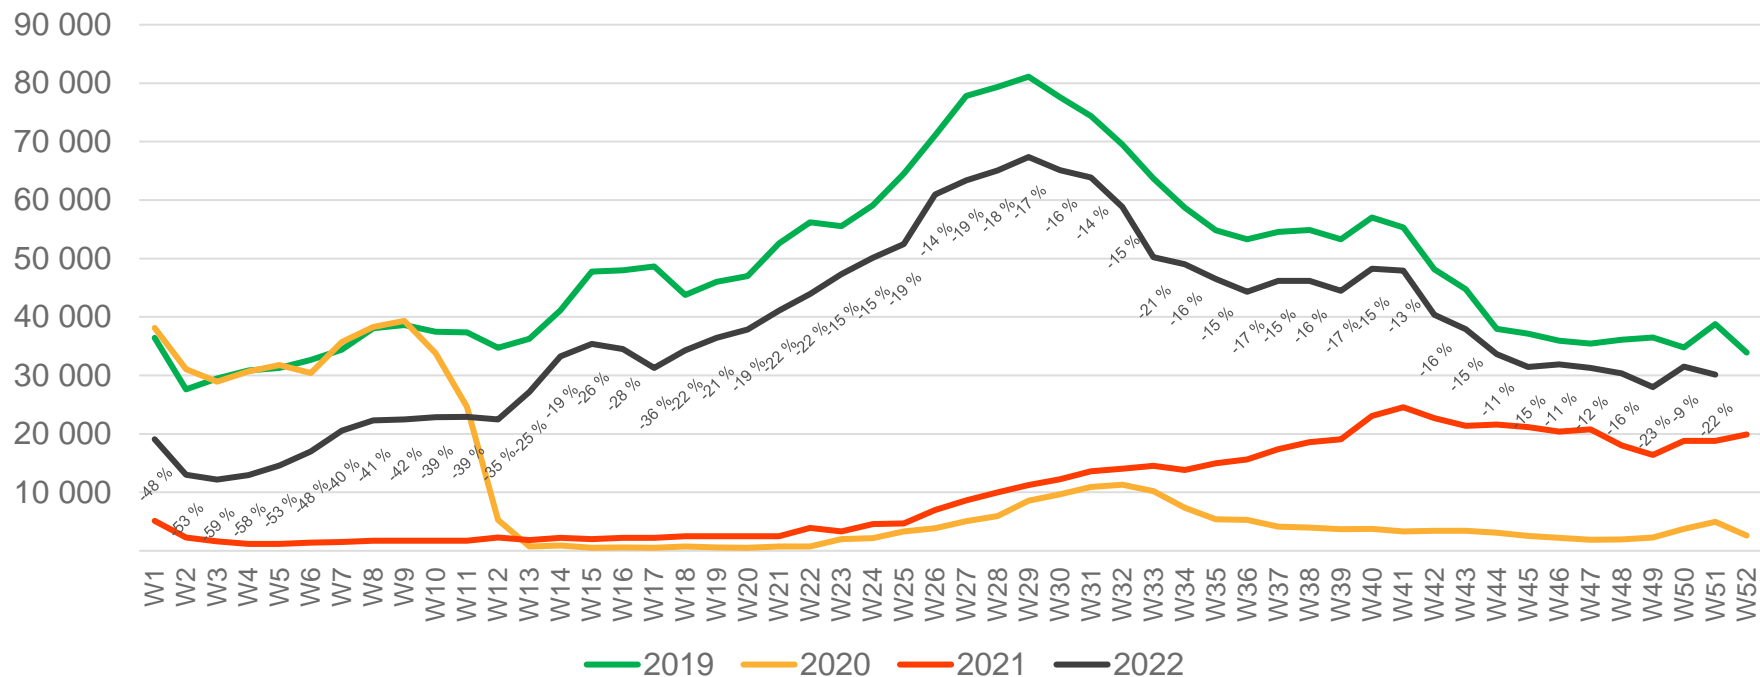

Passengers OSL international per week

* Week 1 2019 is 31/12-18 – 6/1-19. Week 1 2020 is 30/12-19 – 5/1-20. Week 52 2021 is 27/12-21 – 2/1-22.

Passengers OSL domestic per week

* Week 1 2019 is 31/12-18 – 6/1-19. Week 1 2020 is 30/12-19 – 5/1-20. Week 52 2021 is 27/12-21 – 2/1-22.

Passengers BGO total per day, week 51

The deviation is measured towards 2019.

Passengers BGO total per week

* Week 1 2019 is 31/12-18 – 6/1-19. Week 1 2020 is 30/12-19 – 5/1-20. Week 52 2021 is 27/12-21 – 2/1-22.

Passengers BGO international per week

* Week 1 2019 is 31/12-18 – 6/1-19. Week 1 2020 is 30/12-19 – 5/1-20. Week 52 2021 is 27/12-21 – 2/1-22.

Passengers BGO domestic per week

* Week 1 2019 is 31/12-18 – 6/1-19. Week 1 2020 is 30/12-19 – 5/1-20. Week 52 2021 is 27/12-21 – 2/1-22.

Passengers SVG total per day, week 51

The deviation is measured towards 2019.

Passengers SVG total per week

* Week 1 2019 is 31/12-18 – 6/1-19. Week 1 2020 is 30/12-19 – 5/1-20. Week 52 2021 is 27/12-21 – 2/1-22.