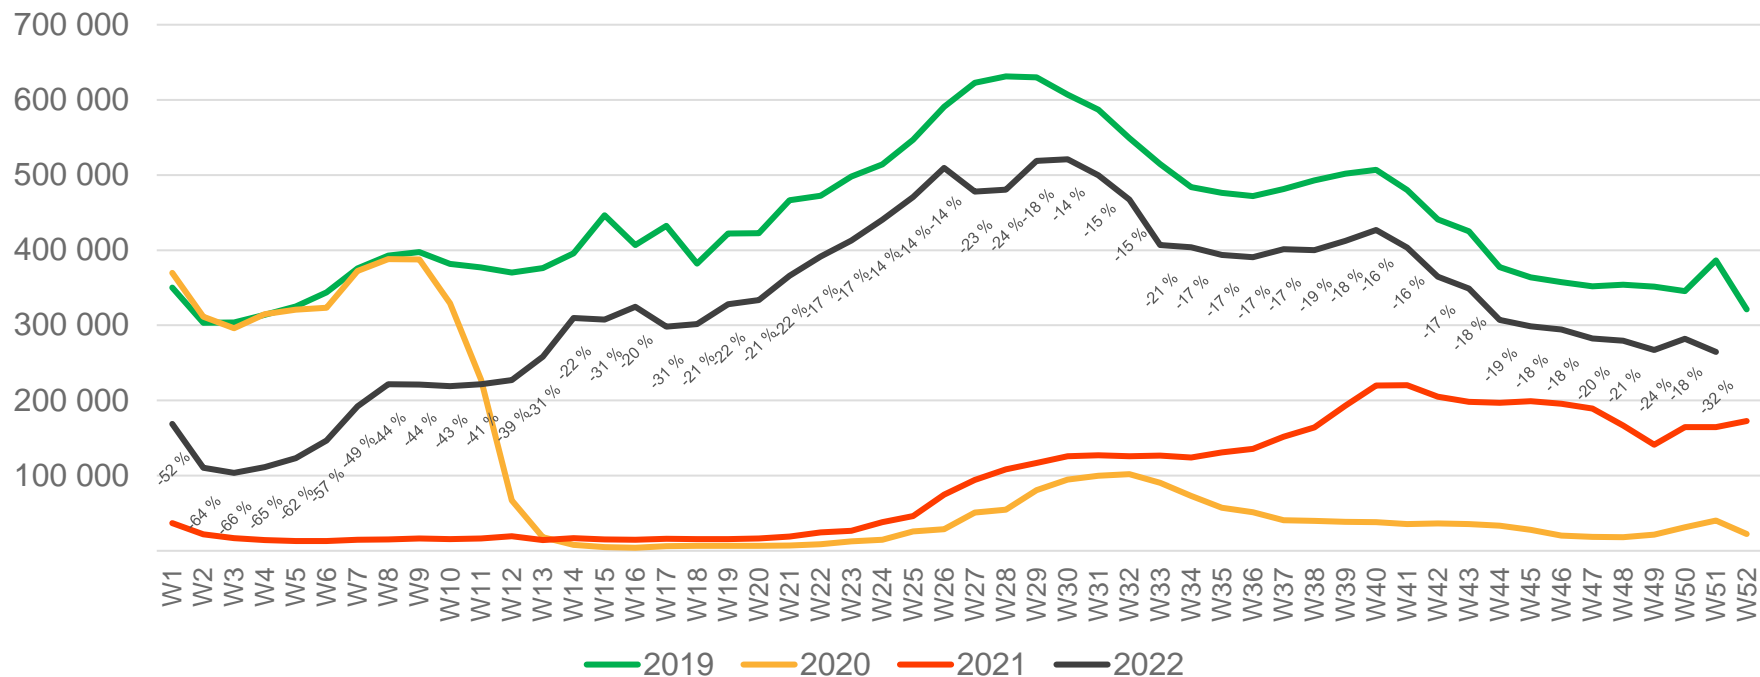

Passenger numbers per week

Preliminary figures

- The figures for the previous week are preliminary. It takes some time for all passenger numbers to be reported, so the figures for the previous week may be 1-2% lower than the final figures.
- The figures are taken from Avinor's traffic database.
- Week 1 2019 include numbers from 2018 (31/12 2018)
Week 1 2020 include numbers from 2019 (30-31/12 2019)
Week 52 2021 include numbers from 2022 (1-2/1 2022)

Passengers Avinor total per day, week 51

The deviation is measured towards 2019.

Passengers Avinor total per week

* Week 1 2019 is 31/12-18 – 6/1-19. Week 1 2020 is 30/12-19 – 5/1-20. Week 52 2021 is 27/12-21 – 2/1-22.

Passengers Avinor international per week

* Week 1 2019 is 31/12-18 – 6/1-19. Week 1 2020 is 30/12-19 – 5/1-20. Week 52 2021 is 27/12-21 – 2/1-22.

Passengers Avinor domestic per week

* Week 1 2019 is 31/12-18 – 6/1-19. Week 1 2020 is 30/12-19 – 5/1-20. Week 52 2021 is 27/12-21 – 2/1-22.

Passengers OSL total per day, week 51

The deviation is measured towards 2019.

Passengers OSL total per week

* Week 1 2019 is 31/12-18 – 6/1-19. Week 1 2020 is 30/12-19 – 5/1-20. Week 52 2021 is 27/12-21 – 2/1-22.