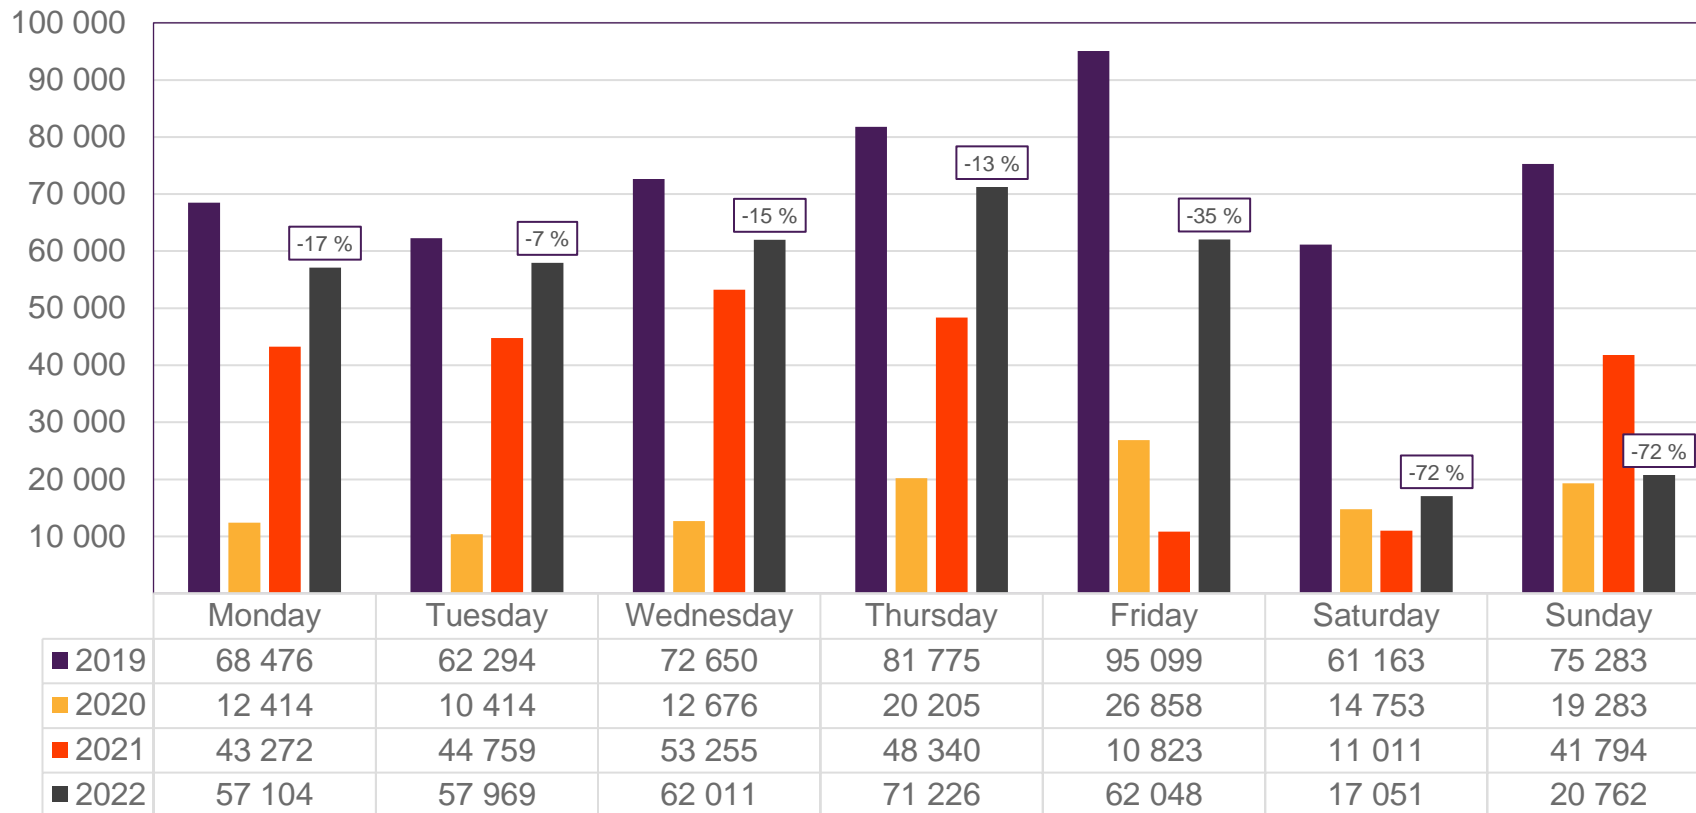

Passengers Avinor total per day, week 51

The deviation is measured towards 2019.

Passengers Avinor total per week

* Week 1 2019 is 31/12-18 – 6/1-19. Week 1 2020 is 30/12-19 – 5/1-20. Week 52 2021 is 27/12-21 – 2/1-22.

Passengers Avinor international per week

* Week 1 2019 is 31/12-18 – 6/1-19. Week 1 2020 is 30/12-19 – 5/1-20. Week 52 2021 is 27/12-21 – 2/1-22.

Passengers Avinor domestic per week

* Week 1 2019 is 31/12-18 – 6/1-19. Week 1 2020 is 30/12-19 – 5/1-20. Week 52 2021 is 27/12-21 – 2/1-22.

Passengers OSL total per day, week 51

The deviation is measured towards 2019.

Passengers OSL total per week

* Week 1 2019 is 31/12-18 – 6/1-19. Week 1 2020 is 30/12-19 – 5/1-20. Week 52 2021 is 27/12-21 – 2/1-22.

Passengers TRD international per week

* Week 1 2019 is 31/12-18 – 6/1-19. Week 1 2020 is 30/12-19 – 5/1-20. Week 52 2021 is 27/12-21 – 2/1-22.

Passengers TRD domestic per week

* Week 1 2019 is 31/12-18 – 6/1-19. Week 1 2020 is 30/12-19 – 5/1-20. Week 52 2021 is 27/12-21 – 2/1-22.