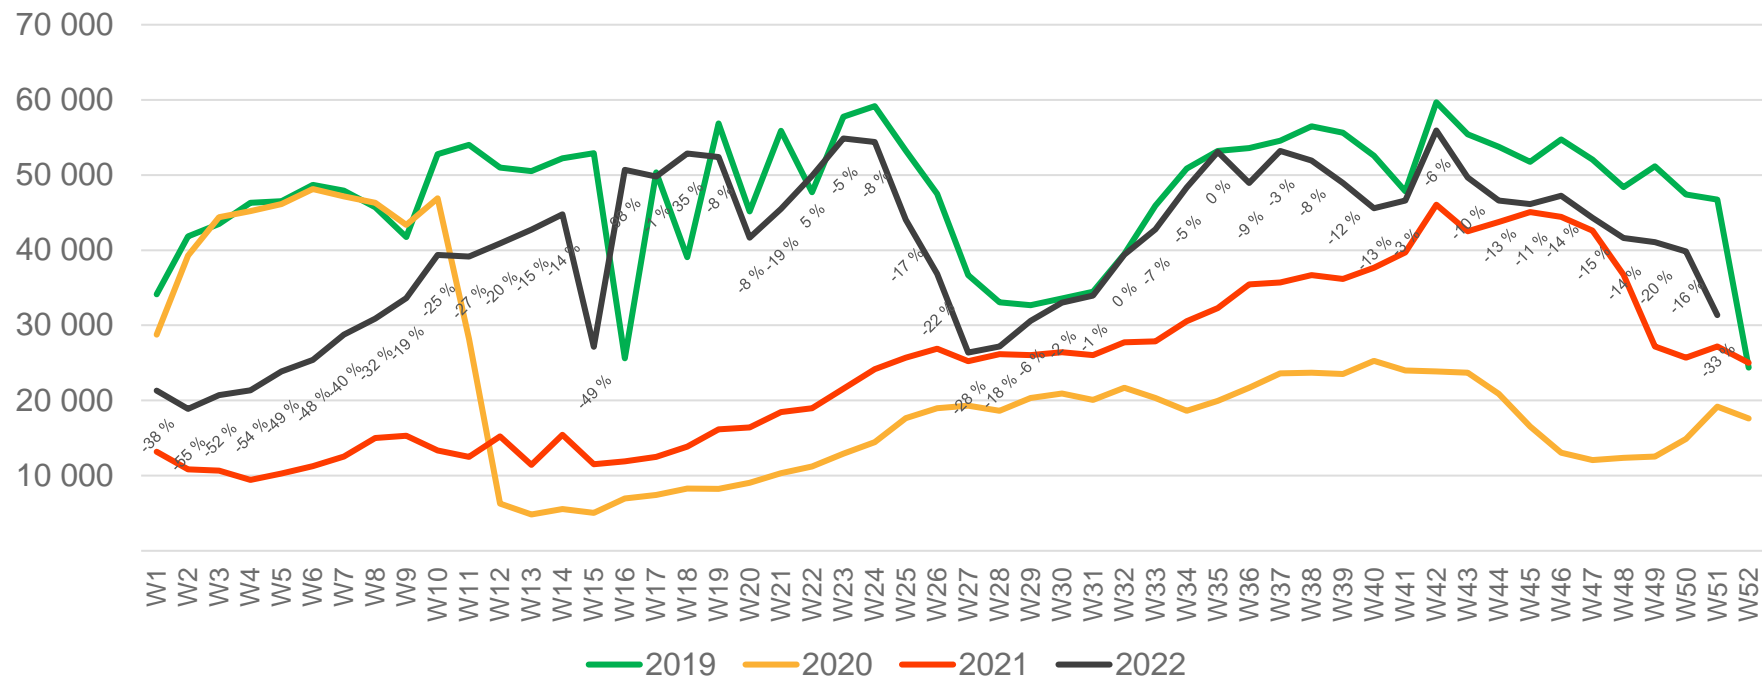

Passengers BGO total per day, week 51

The deviation is measured towards 2019.

Passengers BGO total per week

* Week 1 2019 is 31/12-18 – 6/1-19. Week 1 2020 is 30/12-19 – 5/1-20. Week 52 2021 is 27/12-21 – 2/1-22.

Passengers BGO international per week

* Week 1 2019 is 31/12-18 – 6/1-19. Week 1 2020 is 30/12-19 – 5/1-20. Week 52 2021 is 27/12-21 – 2/1-22.

Passengers BGO domestic per week

* Week 1 2019 is 31/12-18 – 6/1-19. Week 1 2020 is 30/12-19 – 5/1-20. Week 52 2021 is 27/12-21 – 2/1-22.

Passengers SVG total per day, week 51

The deviation is measured towards 2019.

Passengers SVG total per week

* Week 1 2019 is 31/12-18 – 6/1-19. Week 1 2020 is 30/12-19 – 5/1-20. Week 52 2021 is 27/12-21 – 2/1-22.

Passengers SVG international per week

* Week 1 2019 is 31/12-18 – 6/1-19. Week 1 2020 is 30/12-19 – 5/1-20. Week 52 2021 is 27/12-21 – 2/1-22.

Passengers SVG domestic per week

* Week 1 2019 is 31/12-18 – 6/1-19. Week 1 2020 is 30/12-19 – 5/1-20. Week 52 2021 is 27/12-21 – 2/1-22.