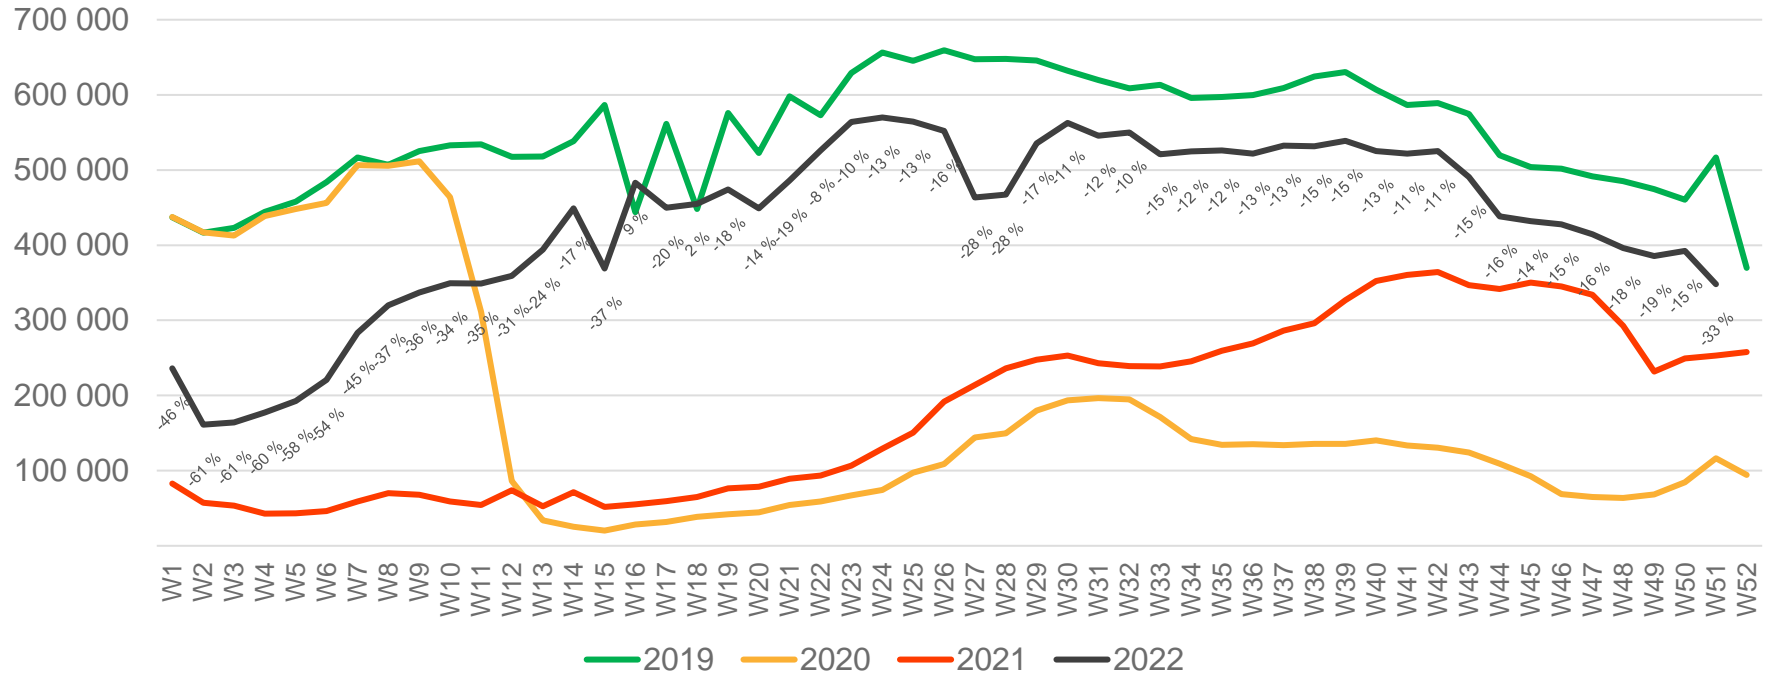

Passengers Avinor total per day, week 51

The deviation is measured towards 2019.

Passengers Avinor total per week

* Week 1 2019 is 31/12-18 – 6/1-19. Week 1 2020 is 30/12-19 – 5/1-20. Week 52 2021 is 27/12-21 – 2/1-22.

Passengers Avinor international per week

* Week 1 2019 is 31/12-18 – 6/1-19. Week 1 2020 is 30/12-19 – 5/1-20. Week 52 2021 is 27/12-21 – 2/1-22.

Passengers Avinor domestic per week

* Week 1 2019 is 31/12-18 – 6/1-19. Week 1 2020 is 30/12-19 – 5/1-20. Week 52 2021 is 27/12-21 – 2/1-22.

Passengers OSL total per day, week 51

The deviation is measured towards 2019.

Passengers OSL total per week

* Week 1 2019 is 31/12-18 – 6/1-19. Week 1 2020 is 30/12-19 – 5/1-20. Week 52 2021 is 27/12-21 – 2/1-22.

Passengers OSL international per week

* Week 1 2019 is 31/12-18 – 6/1-19. Week 1 2020 is 30/12-19 – 5/1-20. Week 52 2021 is 27/12-21 – 2/1-22.

Passengers OSL domestic per week

* Week 1 2019 is 31/12-18 – 6/1-19. Week 1 2020 is 30/12-19 – 5/1-20. Week 52 2021 is 27/12-21 – 2/1-22.