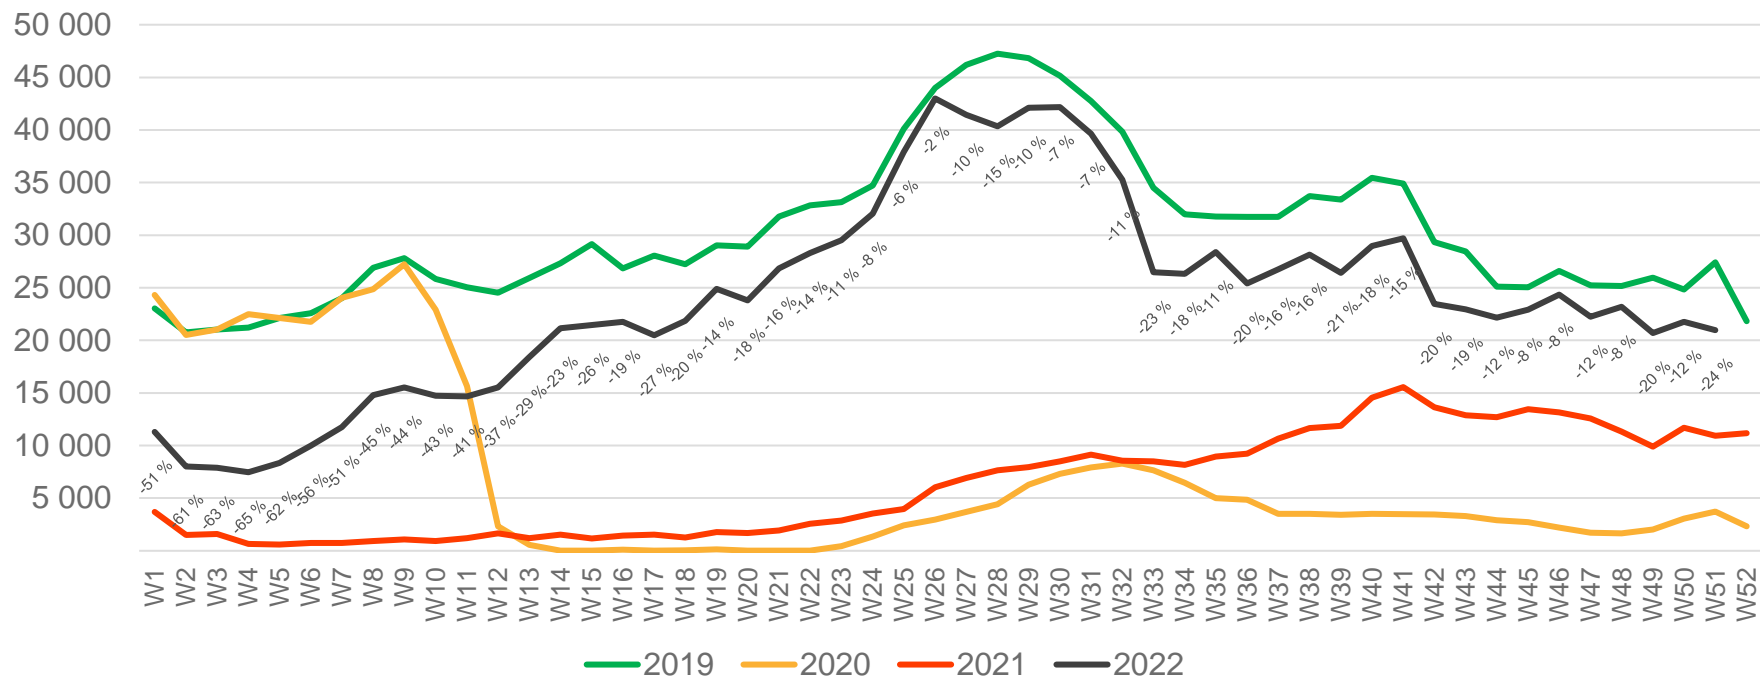

Passengers BGO total per day, week 51

The deviation is measured towards 2019.

Passengers BGO total per week

* Week 1 2019 is 31/12-18 – 6/1-19. Week 1 2020 is 30/12-19 – 5/1-20. Week 52 2021 is 27/12-21 – 2/1-22.

Passengers BGO international per week

* Week 1 2019 is 31/12-18 – 6/1-19. Week 1 2020 is 30/12-19 – 5/1-20. Week 52 2021 is 27/12-21 – 2/1-22.

Passengers BGO domestic per week

* Week 1 2019 is 31/12-18 – 6/1-19. Week 1 2020 is 30/12-19 – 5/1-20. Week 52 2021 is 27/12-21 – 2/1-22.

Passengers SVG total per day, week 51

The deviation is measured towards 2019.

Passengers SVG total per week

* Week 1 2019 is 31/12-18 – 6/1-19. Week 1 2020 is 30/12-19 – 5/1-20. Week 52 2021 is 27/12-21 – 2/1-22.

Passengers SVG international per week

* Week 1 2019 is 31/12-18 – 6/1-19. Week 1 2020 is 30/12-19 – 5/1-20. Week 52 2021 is 27/12-21 – 2/1-22.

Passengers SVG domestic per week

* Week 1 2019 is 31/12-18 – 6/1-19. Week 1 2020 is 30/12-19 – 5/1-20. Week 52 2021 is 27/12-21 – 2/1-22.