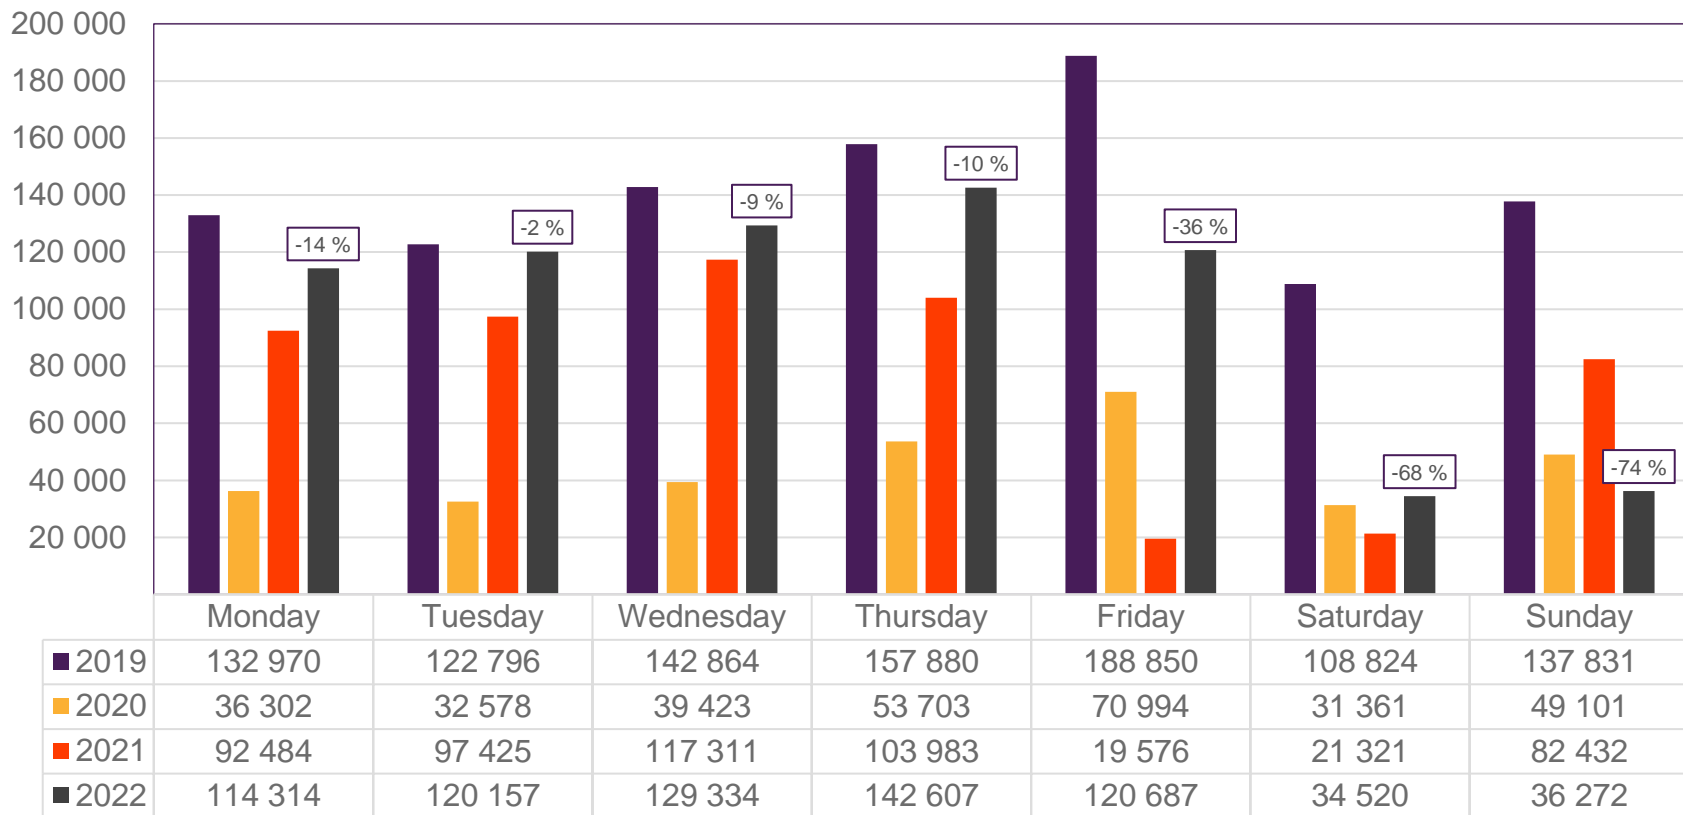

Passenger numbers per week

Preliminary figures

- The figures for the previous week are preliminary. It takes some time for all passenger numbers to be reported, so the figures for the previous week may be 1-2% lower than the final figures.
- The figures are taken from Avinor's traffic database.
- Week 1 2019 include numbers from 2018 (31/12 2018)
Week 1 2020 include numbers from 2019 (30-31/12 2019)
Week 52 2021 include numbers from 2022 (1-2/1 2022)

Passengers Avinor total per day, week 51

The deviation is measured towards 2019.

Passengers Avinor total per week

* Week 1 2019 is 31/12-18 – 6/1-19. Week 1 2020 is 30/12-19 – 5/1-20. Week 52 2021 is 27/12-21 – 2/1-22.

Passengers TRD total per day, week 51

The deviation is measured towards 2019.

Passengers TRD total per week

* Week 1 2019 is 31/12-18 – 6/1-19. Week 1 2020 is 30/12-19 – 5/1-20. Week 52 2021 is 27/12-21 – 2/1-22.

Passengers TRD international per week

* Week 1 2019 is 31/12-18 – 6/1-19. Week 1 2020 is 30/12-19 – 5/1-20. Week 52 2021 is 27/12-21 – 2/1-22.

Passengers TRD domestic per week

* Week 1 2019 is 31/12-18 – 6/1-19. Week 1 2020 is 30/12-19 – 5/1-20. Week 52 2021 is 27/12-21 – 2/1-22.