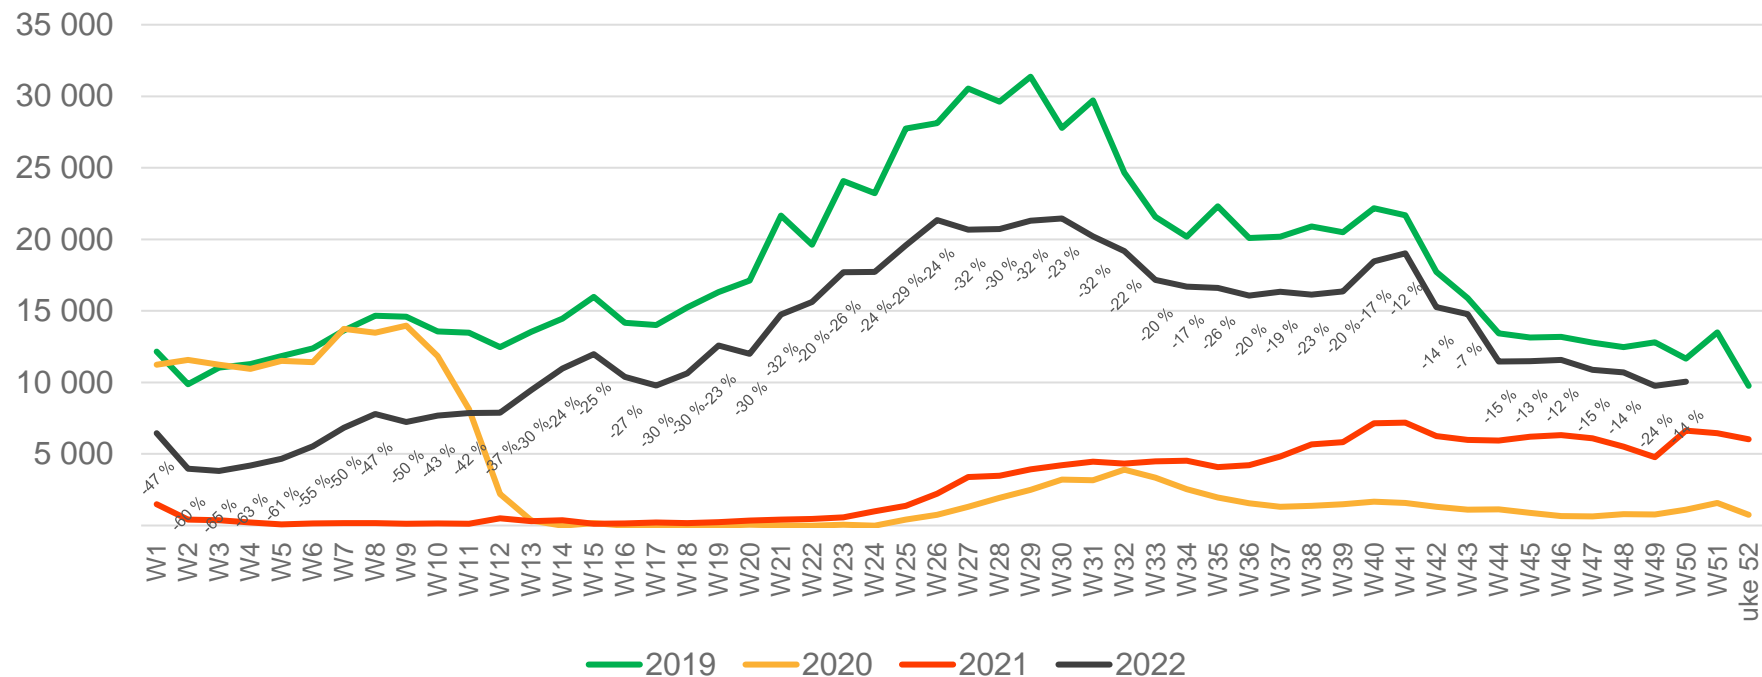

Passengers TRD international per week

* Week 1 2019 is 31/12-18 – 6/1-19. Week 1 2020 is 30/12-19 – 5/1-20. Week 52 2021 is 27/12-21 – 2/1-22.