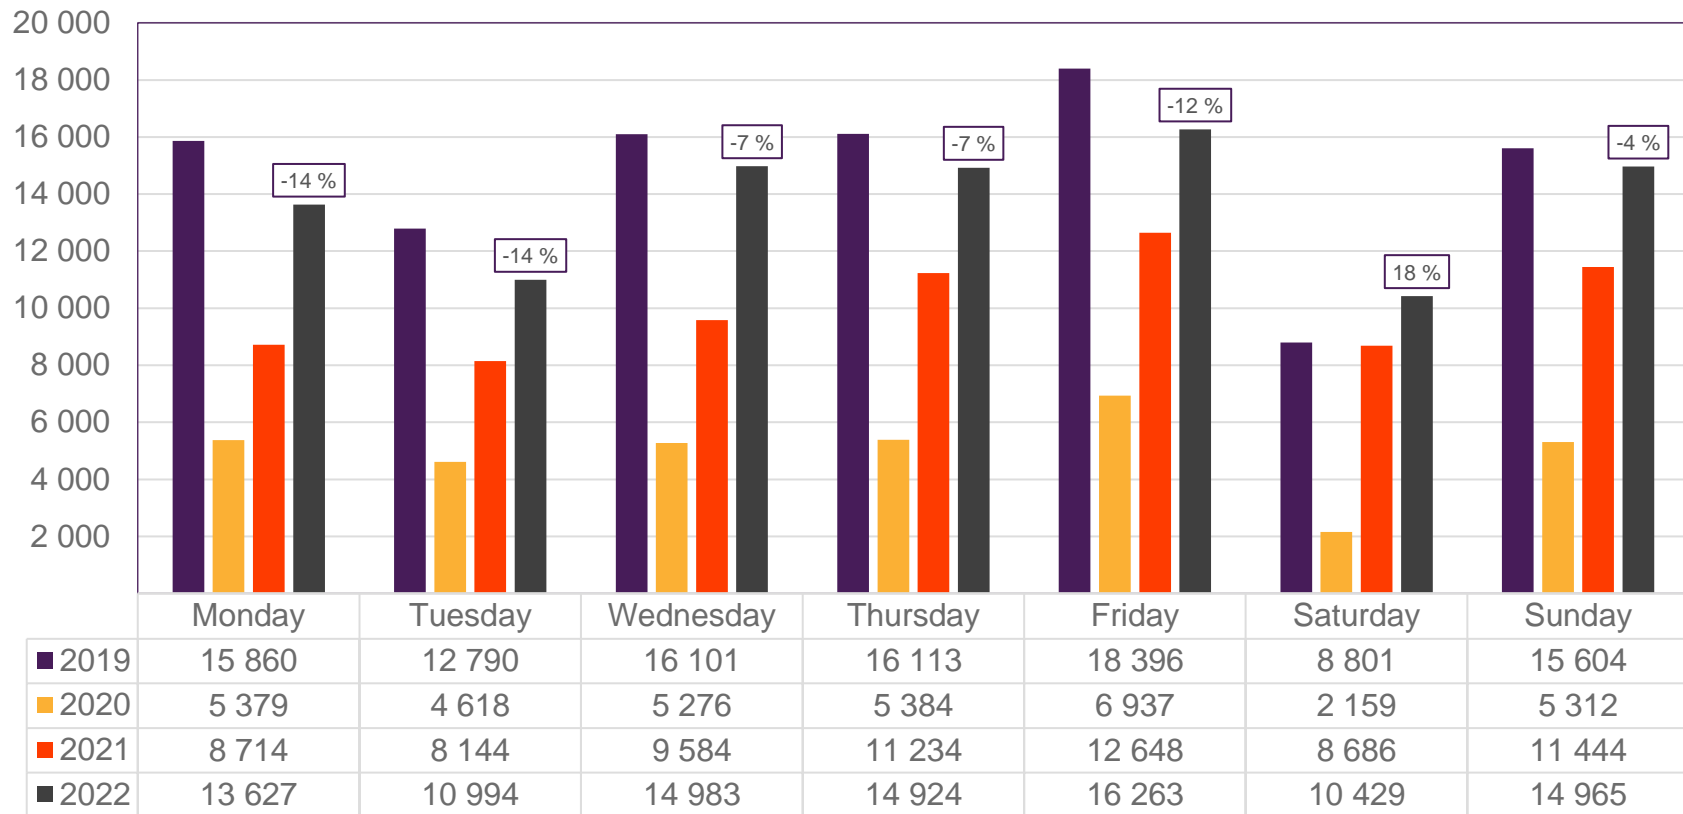

Passengers BGO total per day, week 50

The deviation is measured towards 2019.