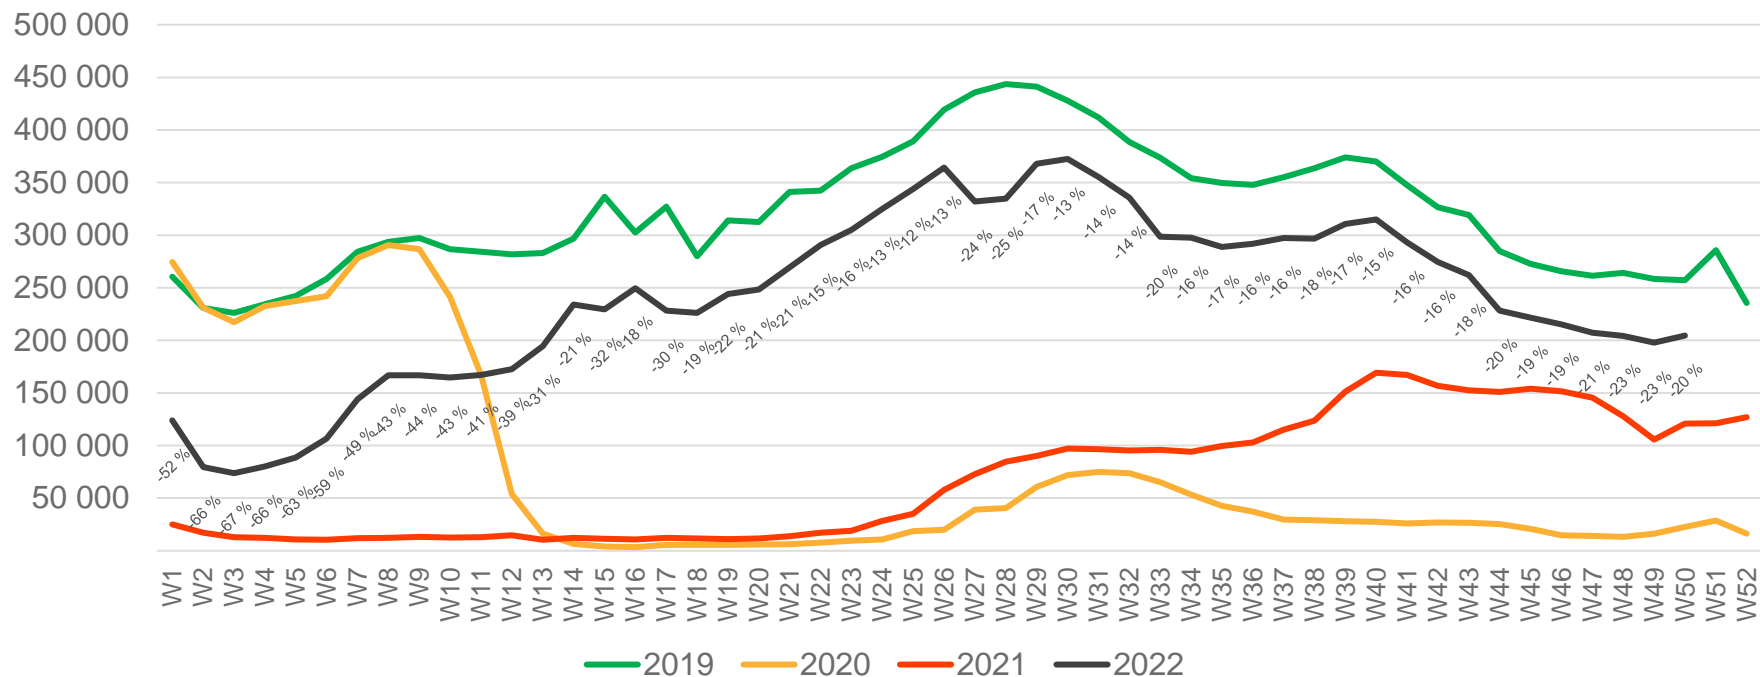

# Passengers Avinor domestic per week

\* Week 1 2019 is 31/12-18 – 6/1-19. Week 1 2020 is 30/12-19 – 5/1-20. Week 52 2021 is 27/12-21 – 2/1-22.

# Passengers OSL total per day, week 50

The deviation is measured towards 2019.

# Passengers OSL total per week

\* Week 1 2019 is 31/12-18 – 6/1-19. Week 1 2020 is 30/12-19 – 5/1-20. Week 52 2021 is 27/12-21 – 2/1-22.

# Passengers OSL international per week

\* Week 1 2019 is 31/12-18 – 6/1-19. Week 1 2020 is 30/12-19 – 5/1-20. Week 52 2021 is 27/12-21 – 2/1-22.