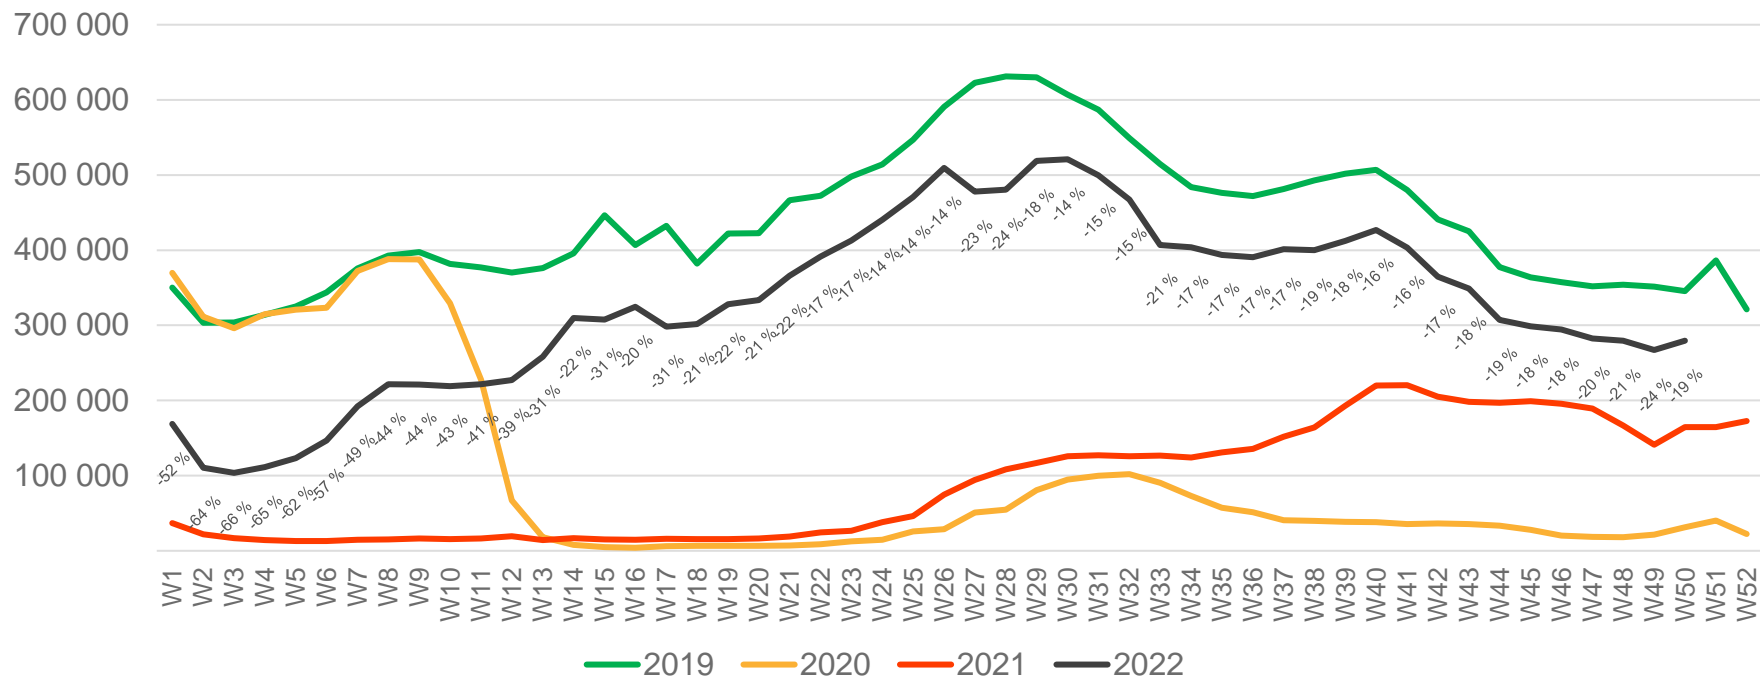

Passengers Avinor international per week

* Week 1 2019 is 31/12-18 – 6/1-19. Week 1 2020 is 30/12-19 – 5/1-20. Week 52 2021 is 27/12-21 – 2/1-22.