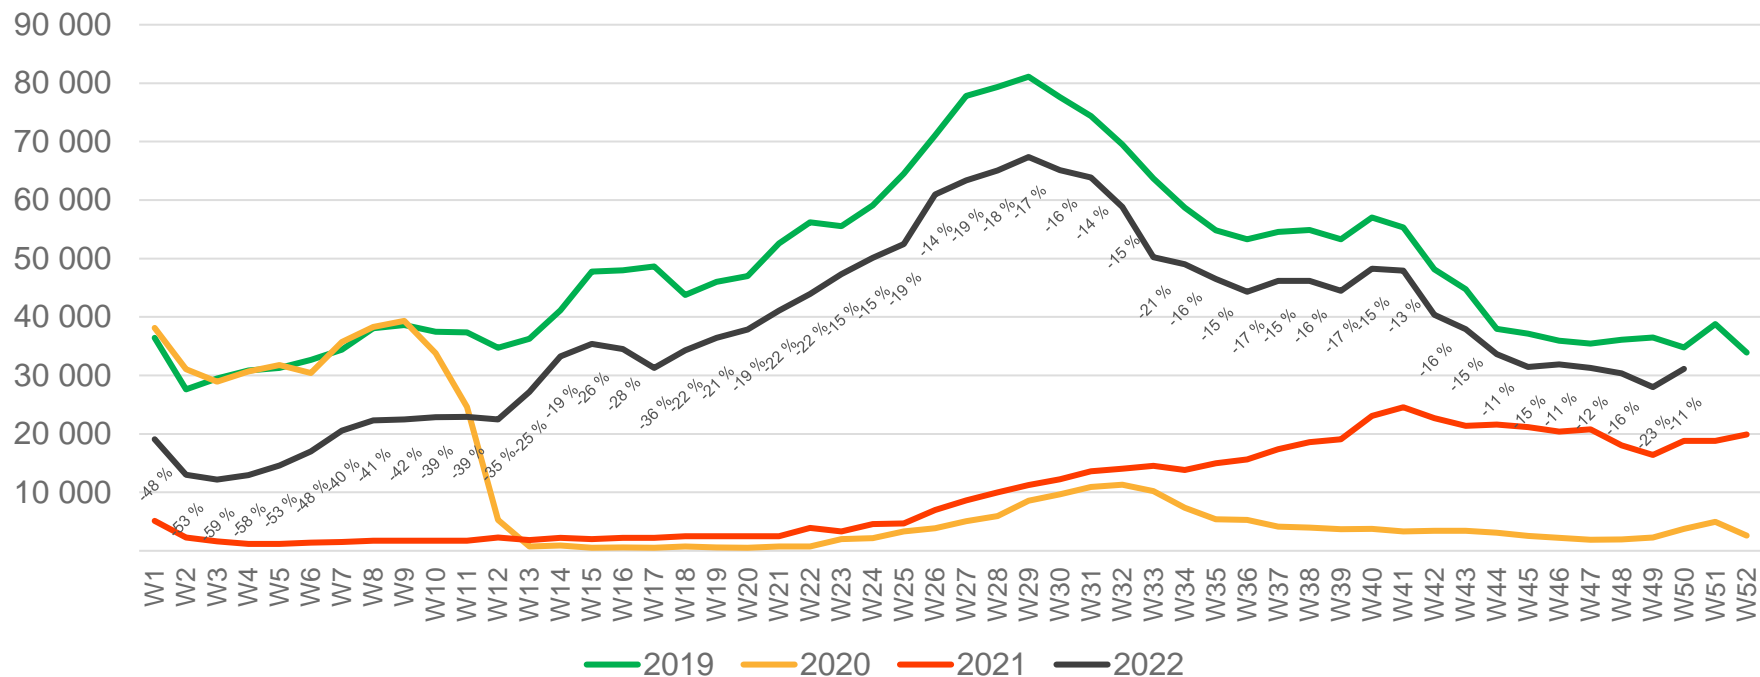

# Passengers OSL domestic per week

\* Week 1 2019 is 31/12-18 – 6/1-19. Week 1 2020 is 30/12-19 – 5/1-20. Week 52 2021 is 27/12-21 – 2/1-22.

# Passengers BGO total per day, week 50

The deviation is measured towards 2019.

# Passengers BGO total per week

\* Week 1 2019 is 31/12-18 – 6/1-19. Week 1 2020 is 30/12-19 – 5/1-20. Week 52 2021 is 27/12-21 – 2/1-22.

# Passengers BGO international per week

\* Week 1 2019 is 31/12-18 – 6/1-19. Week 1 2020 is 30/12-19 – 5/1-20. Week 52 2021 is 27/12-21 – 2/1-22.