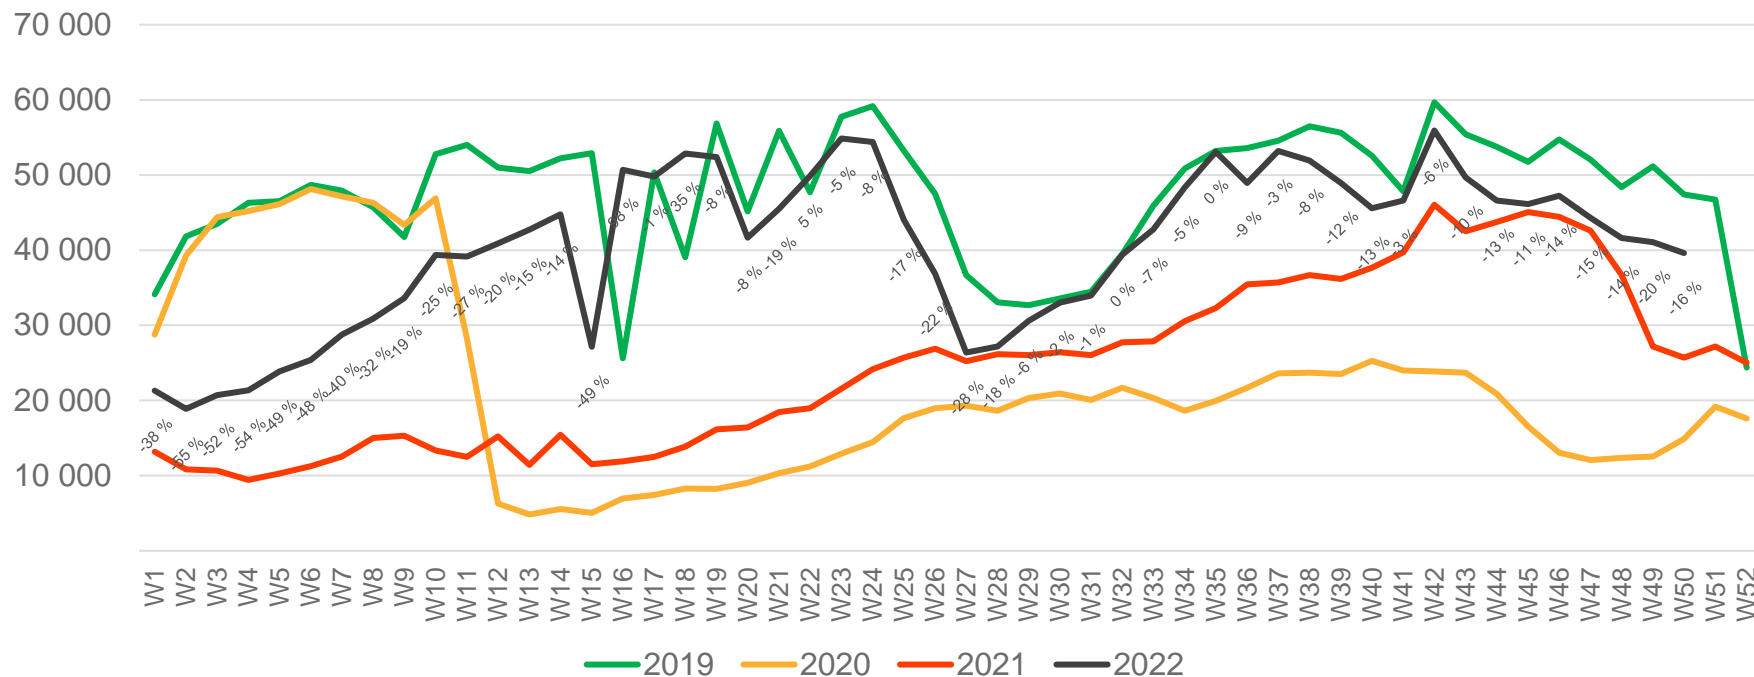

# Passengers SVG total per day, week 50

The deviation is measured towards 2019.

# Passengers SVG total per week

\* Week 1 2019 is 31/12-18 – 6/1-19. Week 1 2020 is 30/12-19 – 5/1-20. Week 52 2021 is 27/12-21 – 2/1-22.

# Passengers SVG international per week

\* Week 1 2019 is 31/12-18 – 6/1-19. Week 1 2020 is 30/12-19 – 5/1-20. Week 52 2021 is 27/12-21 – 2/1-22.

# Passengers SVG domestic per week

\* Week 1 2019 is 31/12-18 – 6/1-19. Week 1 2020 is 30/12-19 – 5/1-20. Week 52 2021 is 27/12-21 – 2/1-22.