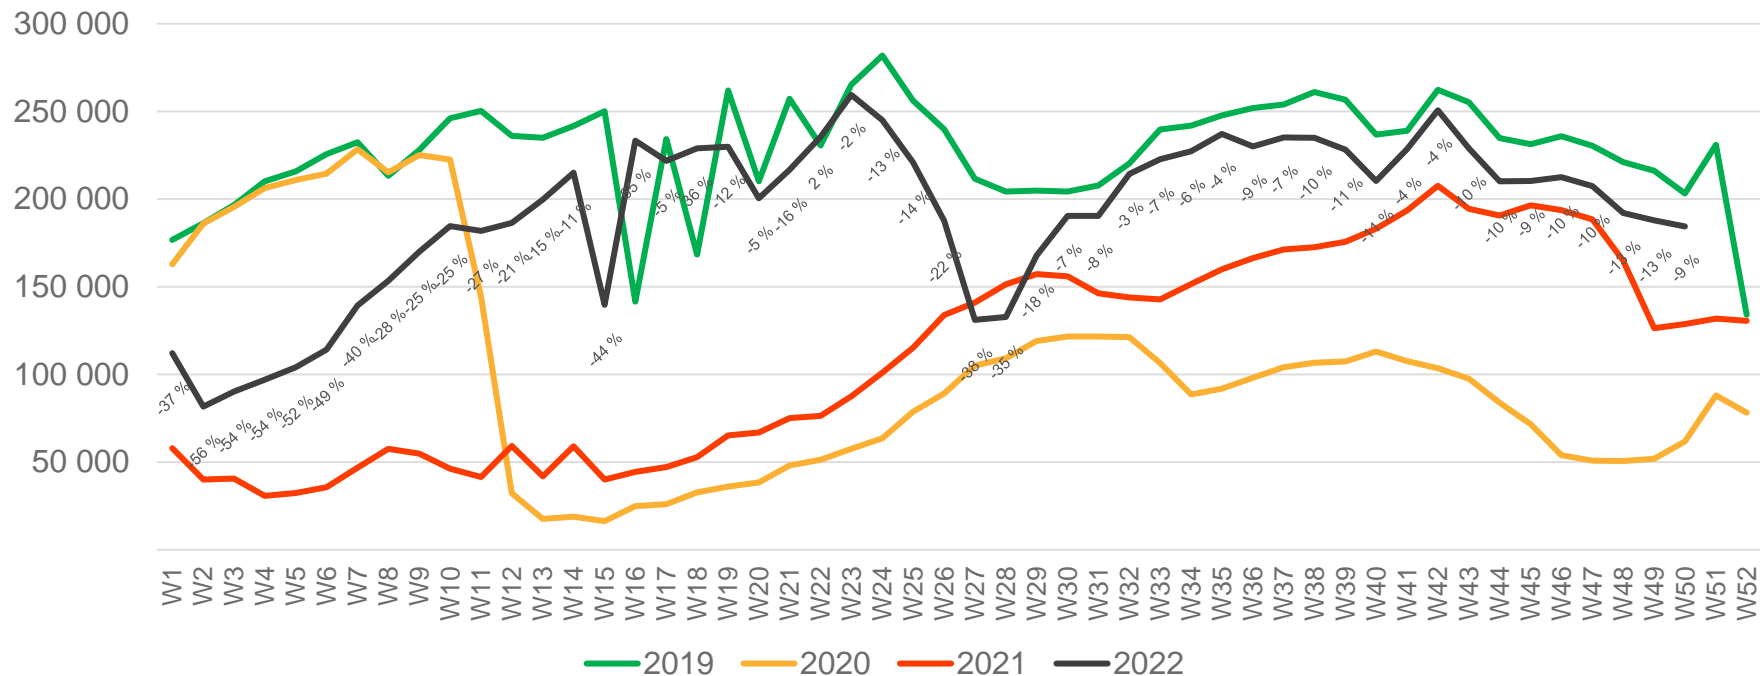

# Passengers OSL total per day, week 50

The deviation is measured towards 2019.

# Passengers OSL total per week

\* Week 1 2019 is 31/12-18 – 6/1-19. Week 1 2020 is 30/12-19 – 5/1-20. Week 52 2021 is 27/12-21 – 2/1-22.

# Passengers OSL international per week

\* Week 1 2019 is 31/12-18 – 6/1-19. Week 1 2020 is 30/12-19 – 5/1-20. Week 52 2021 is 27/12-21 – 2/1-22.

# Passengers OSL domestic per week

\* Week 1 2019 is 31/12-18 – 6/1-19. Week 1 2020 is 30/12-19 – 5/1-20. Week 52 2021 is 27/12-21 – 2/1-22.