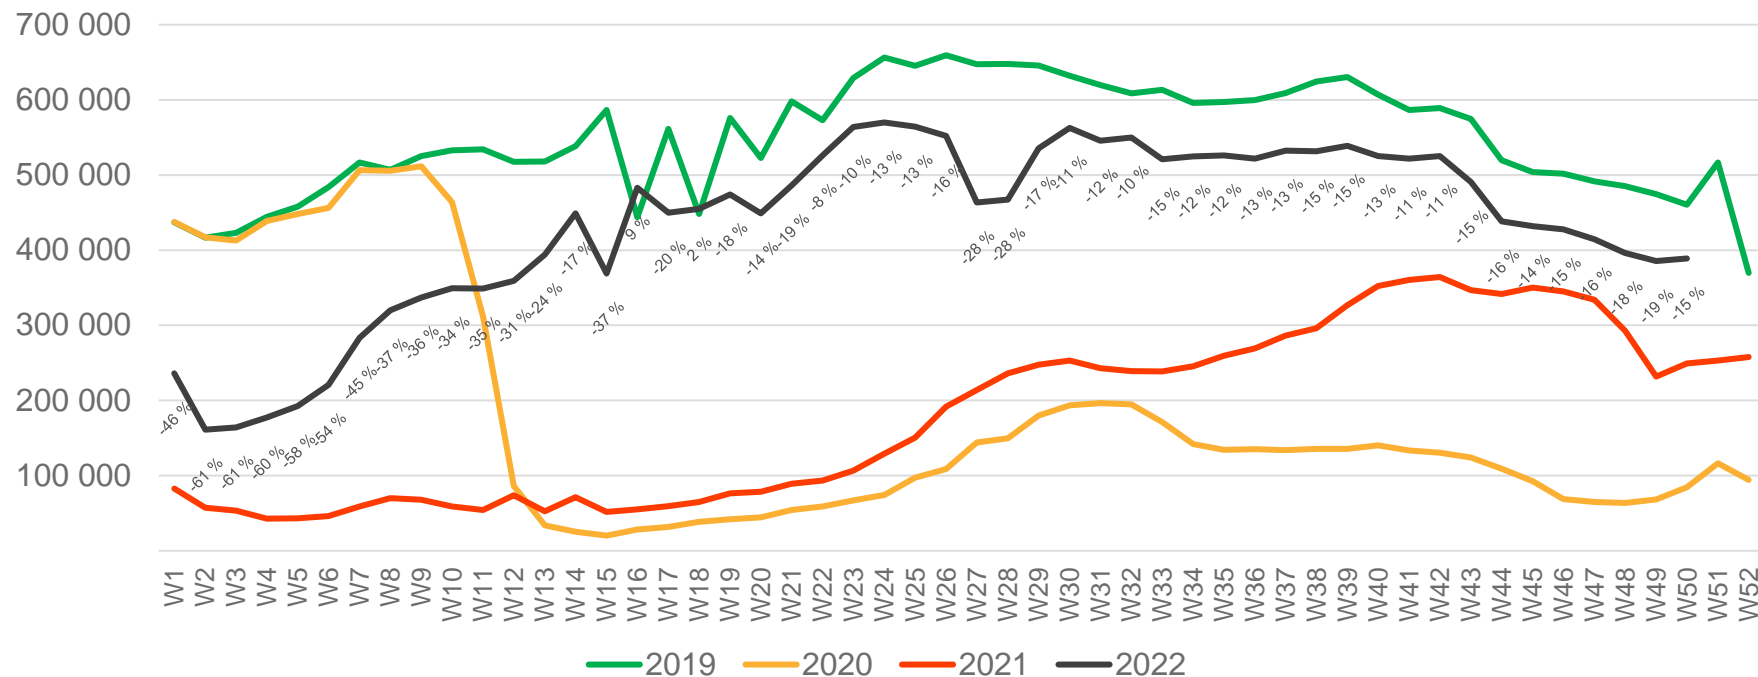

# Passengers Avinor international per week

\* Week 1 2019 is 31/12-18 – 6/1-19. Week 1 2020 is 30/12-19 – 5/1-20. Week 52 2021 is 27/12-21 – 2/1-22.

# Passengers Avinor domestic per week

\* Week 1 2019 is 31/12-18 – 6/1-19. Week 1 2020 is 30/12-19 – 5/1-20. Week 52 2021 is 27/12-21 – 2/1-22.

# Passengers OSL total per day, week 50

The deviation is measured towards 2019.

# Passengers OSL total per week

\* Week 1 2019 is 31/12-18 – 6/1-19. Week 1 2020 is 30/12-19 – 5/1-20. Week 52 2021 is 27/12-21 – 2/1-22.