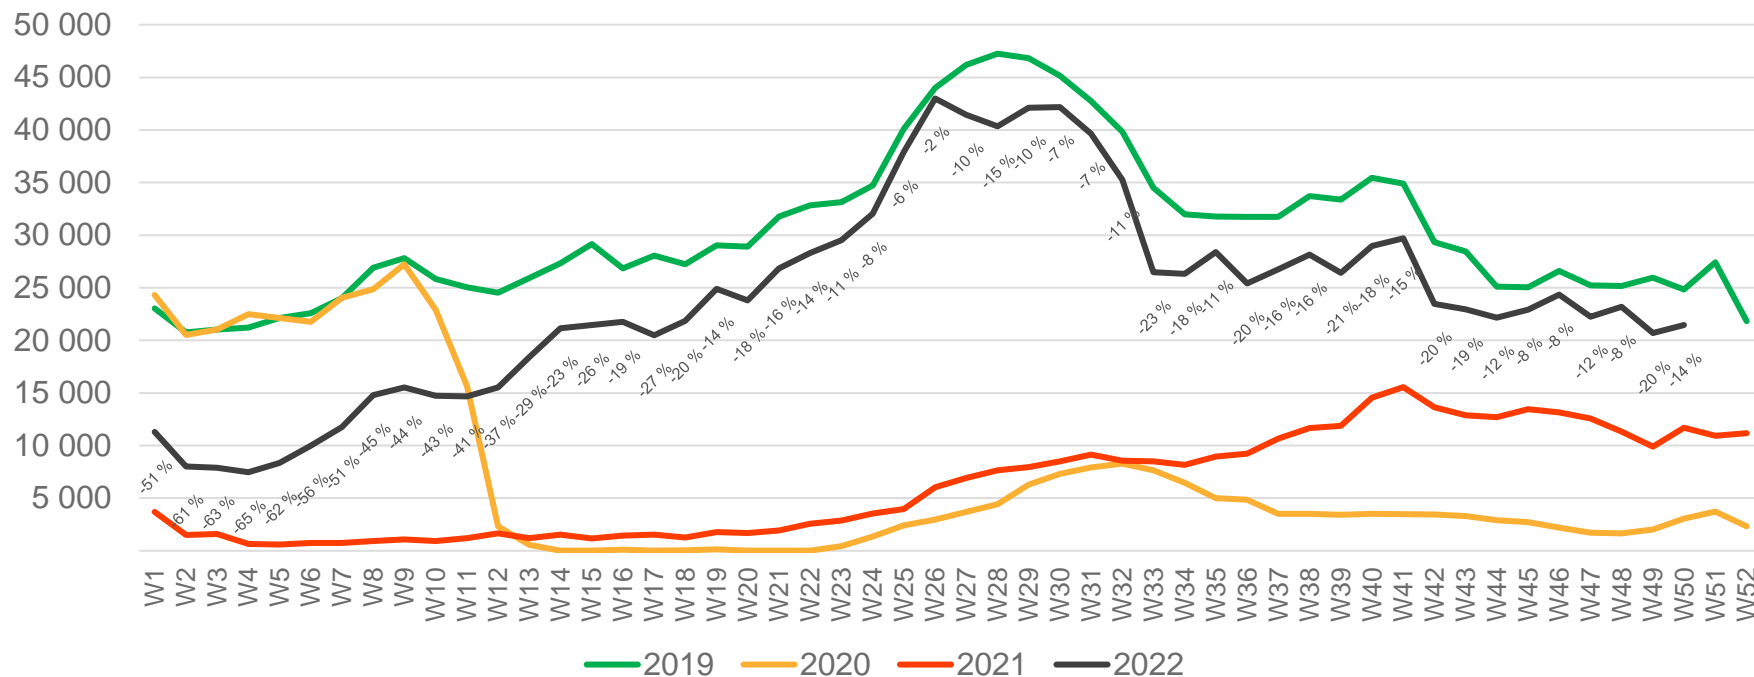

# Passengers BGO domestic per week

\* Week 1 2019 is 31/12-18 – 6/1-19. Week 1 2020 is 30/12-19 – 5/1-20. Week 52 2021 is 27/12-21 – 2/1-22.

# Passengers SVG total per day, week 50

The deviation is measured towards 2019.

# Passengers SVG total per week

\* Week 1 2019 is 31/12-18 – 6/1-19. Week 1 2020 is 30/12-19 – 5/1-20. Week 52 2021 is 27/12-21 – 2/1-22.

# Passengers SVG international per week

\* Week 1 2019 is 31/12-18 – 6/1-19. Week 1 2020 is 30/12-19 – 5/1-20. Week 52 2021 is 27/12-21 – 2/1-22.