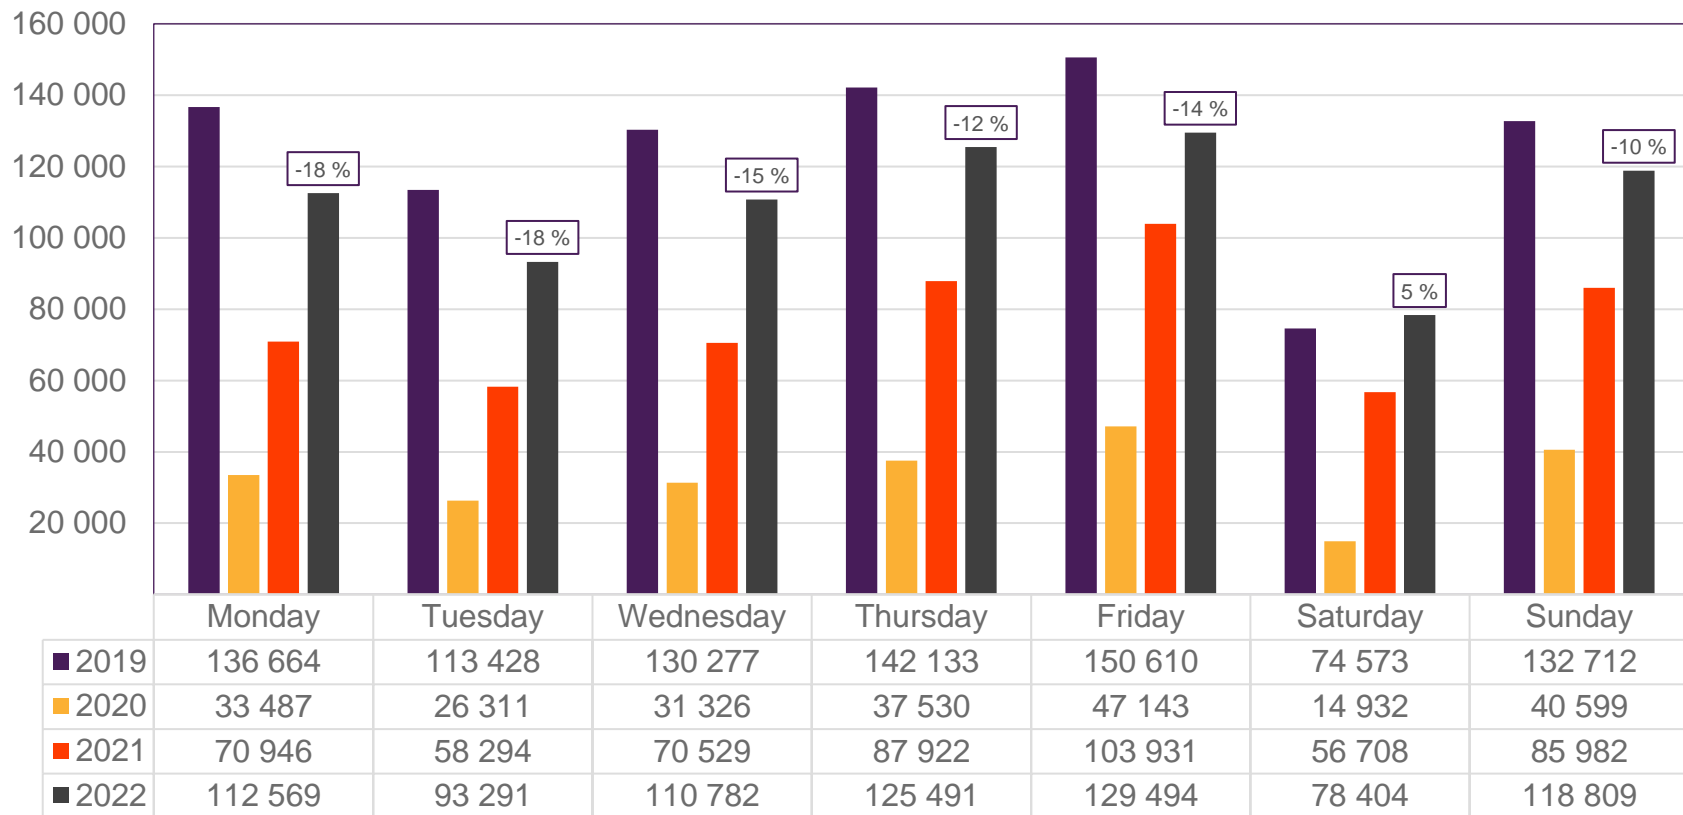

Passengers Avinor total per day, week 50

The deviation is measured towards 2019.