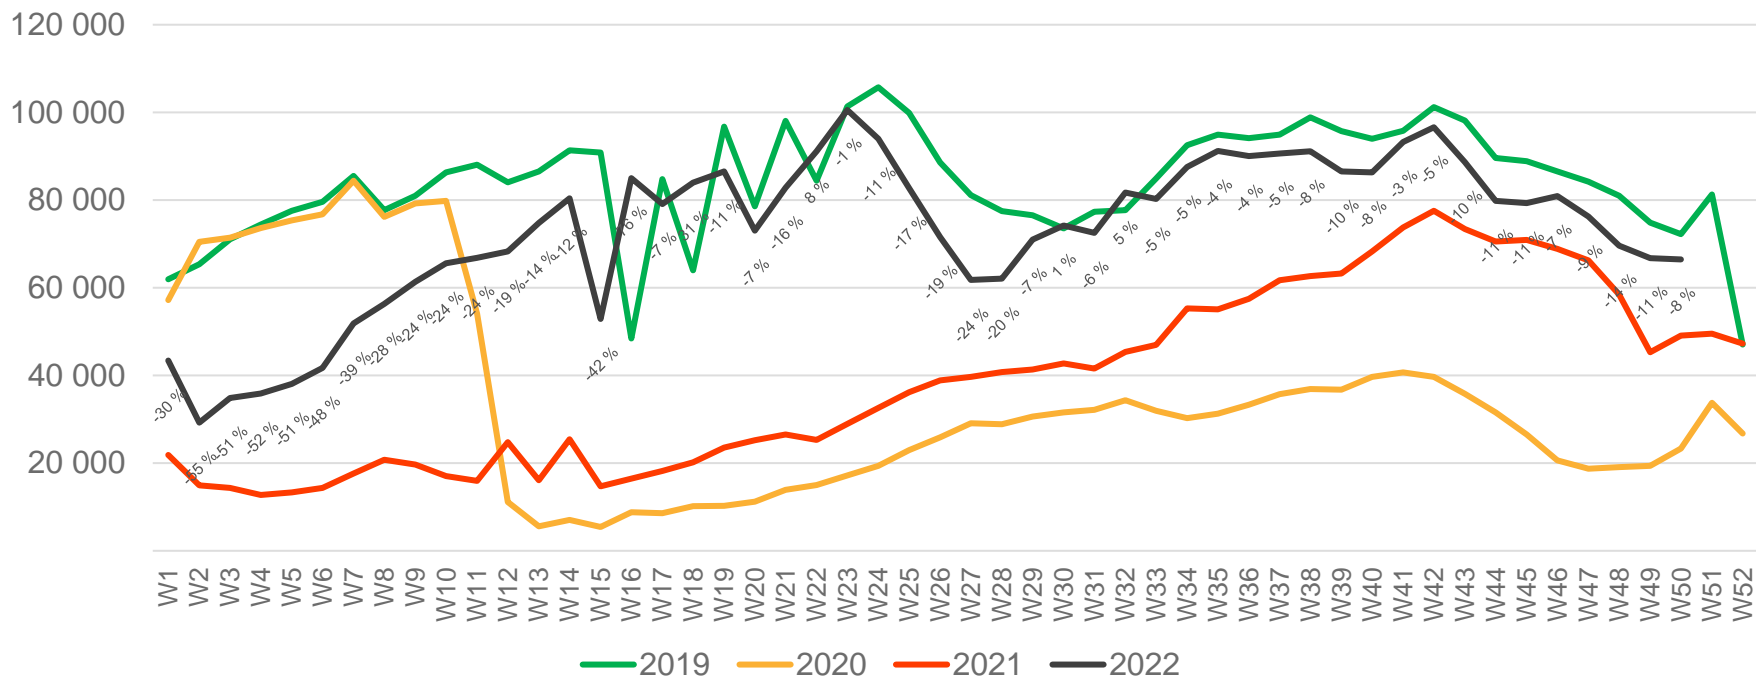

Passengers TRD total per week

* Week 1 2019 is 31/12-18 – 6/1-19. Week 1 2020 is 30/12-19 – 5/1-20. Week 52 2021 is 27/12-21 – 2/1-22.