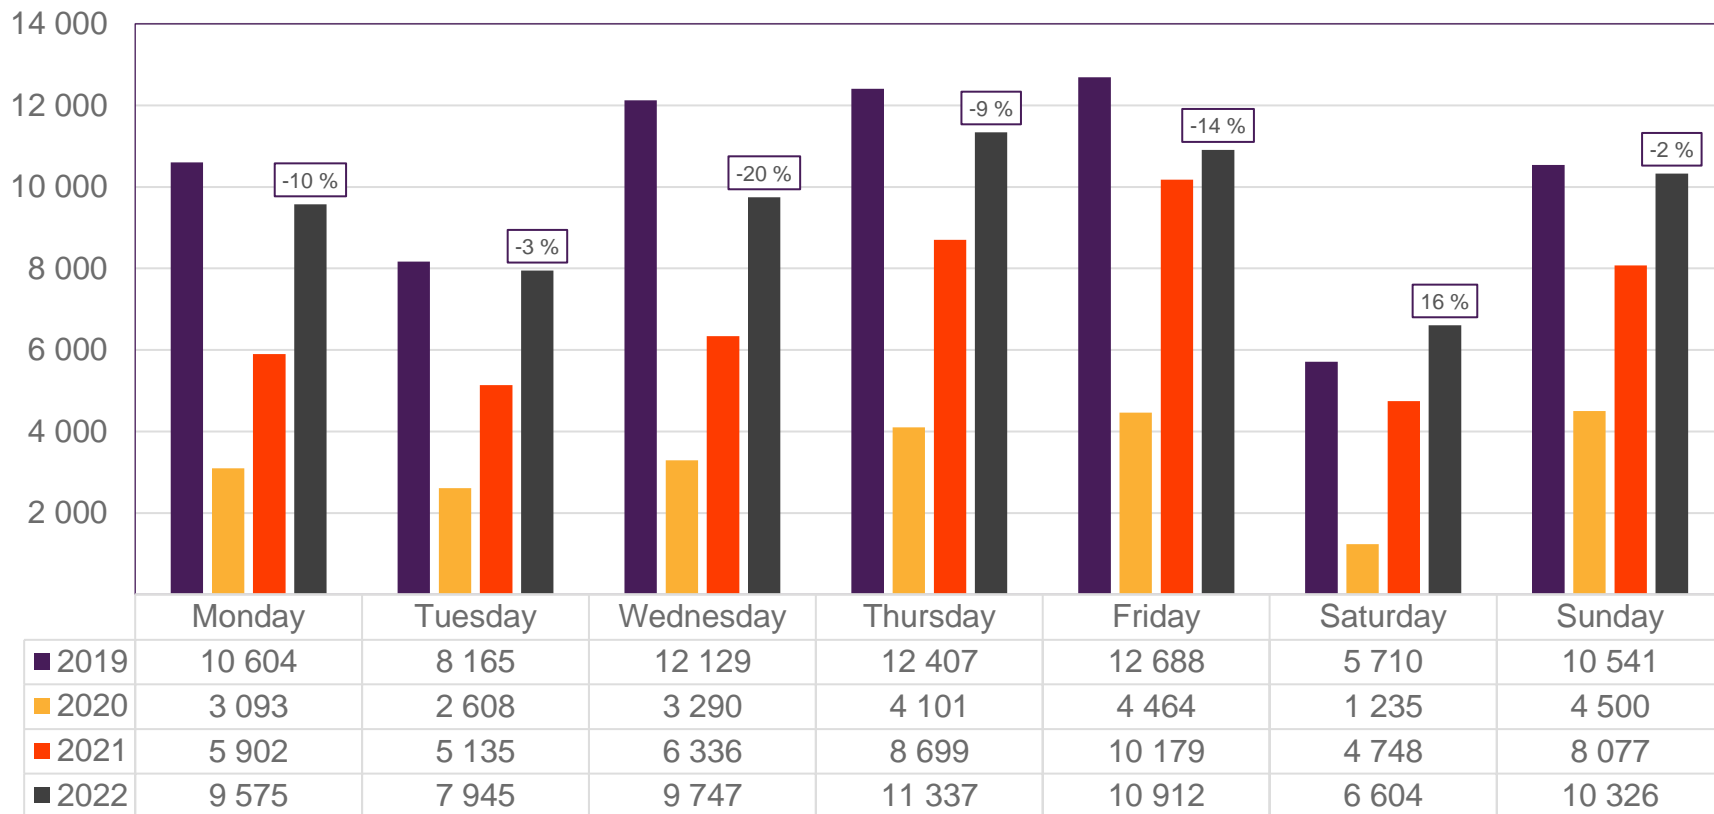

Passengers TRD total per day, week 50

The deviation is measured towards 2019.