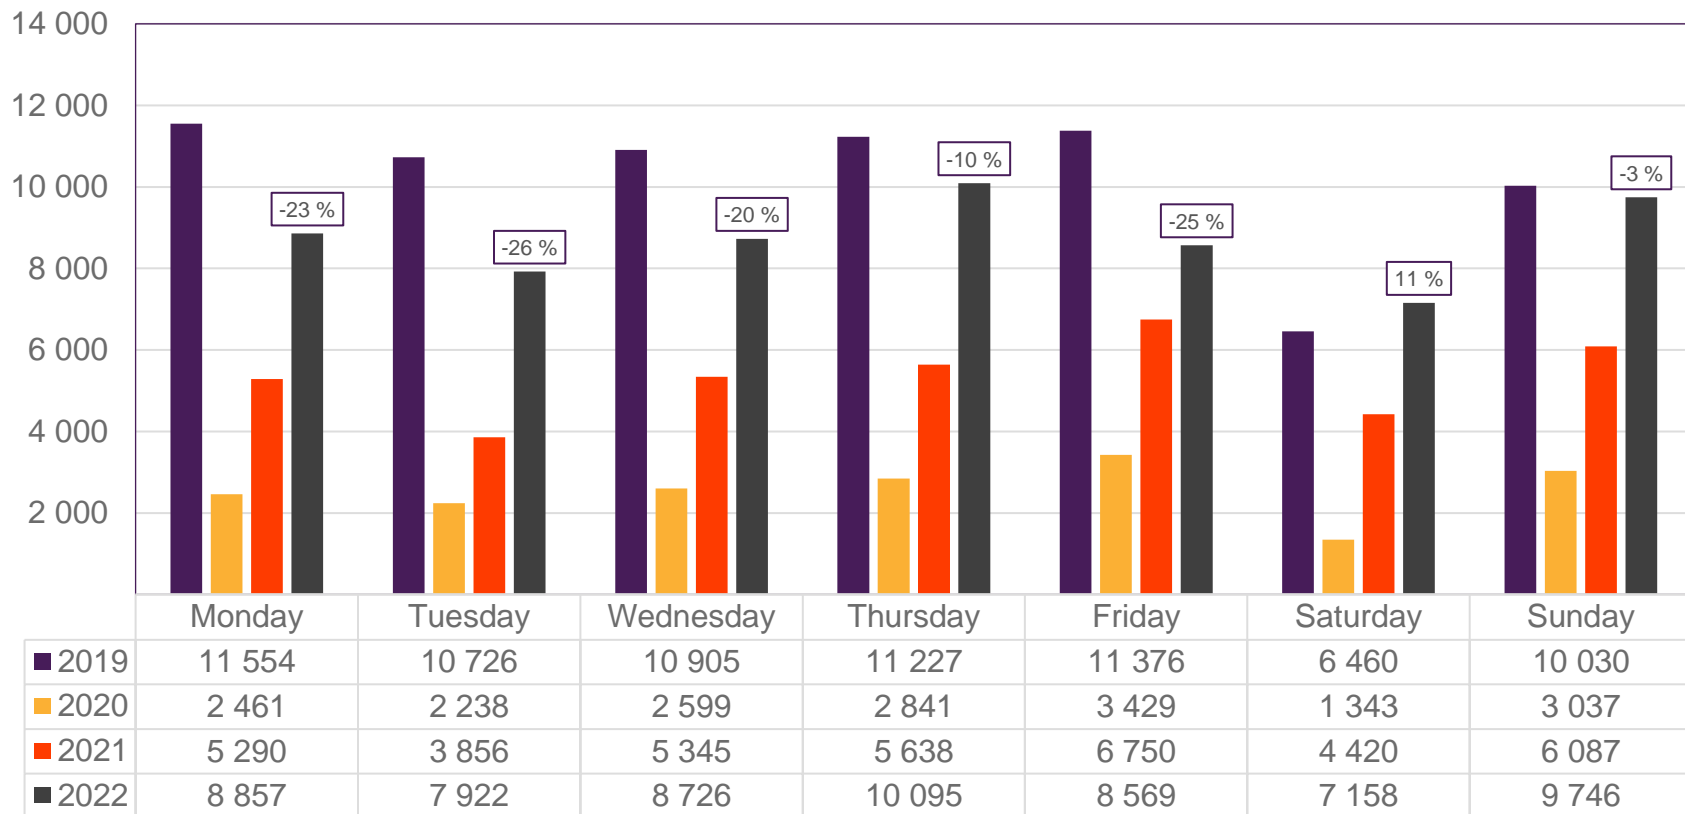

# Passengers BGO total per week

\* Week 1 2019 is 31/12-18 – 6/1-19. Week 1 2020 is 30/12-19 – 5/1-20. Week 52 2021 is 27/12-21 – 2/1-22.

# Passengers BGO international per week

\* Week 1 2019 is 31/12-18 – 6/1-19. Week 1 2020 is 30/12-19 – 5/1-20. Week 52 2021 is 27/12-21 – 2/1-22.

# Passengers BGO domestic per week

\* Week 1 2019 is 31/12-18 – 6/1-19. Week 1 2020 is 30/12-19 – 5/1-20. Week 52 2021 is 27/12-21 – 2/1-22.

# Passengers SVG total per day, week 50

The deviation is measured towards 2019.