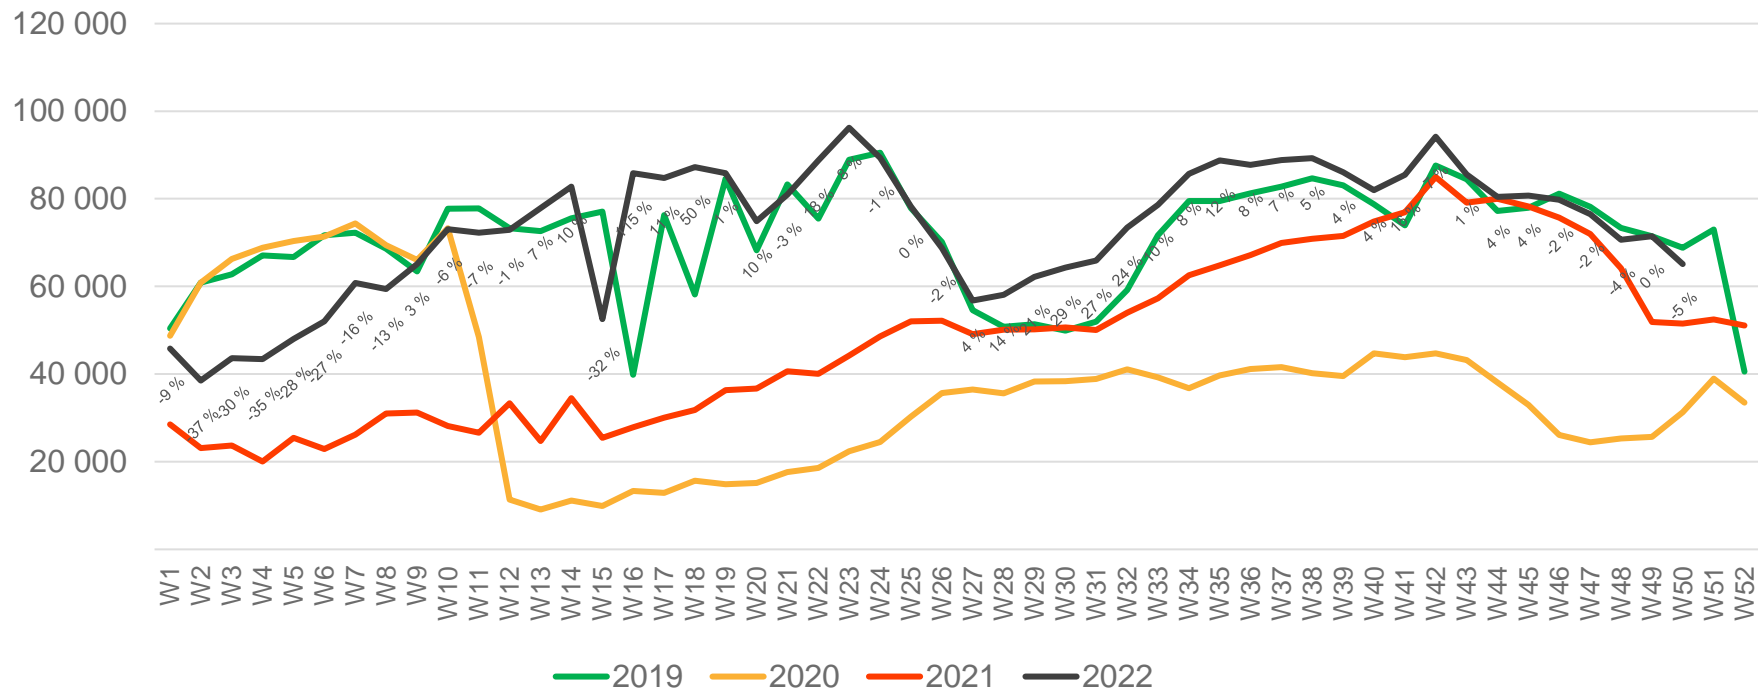

# Passengers BGO total per day, week 50

The deviation is measured towards 2019.

# Passengers BGO total per week

\* Week 1 2019 is 31/12-18 – 6/1-19. Week 1 2020 is 30/12-19 – 5/1-20. Week 52 2021 is 27/12-21 – 2/1-22.

# Passengers BGO international per week

\* Week 1 2019 is 31/12-18 – 6/1-19. Week 1 2020 is 30/12-19 – 5/1-20. Week 52 2021 is 27/12-21 – 2/1-22.

# Passengers BGO domestic per week

\* Week 1 2019 is 31/12-18 – 6/1-19. Week 1 2020 is 30/12-19 – 5/1-20. Week 52 2021 is 27/12-21 – 2/1-22.