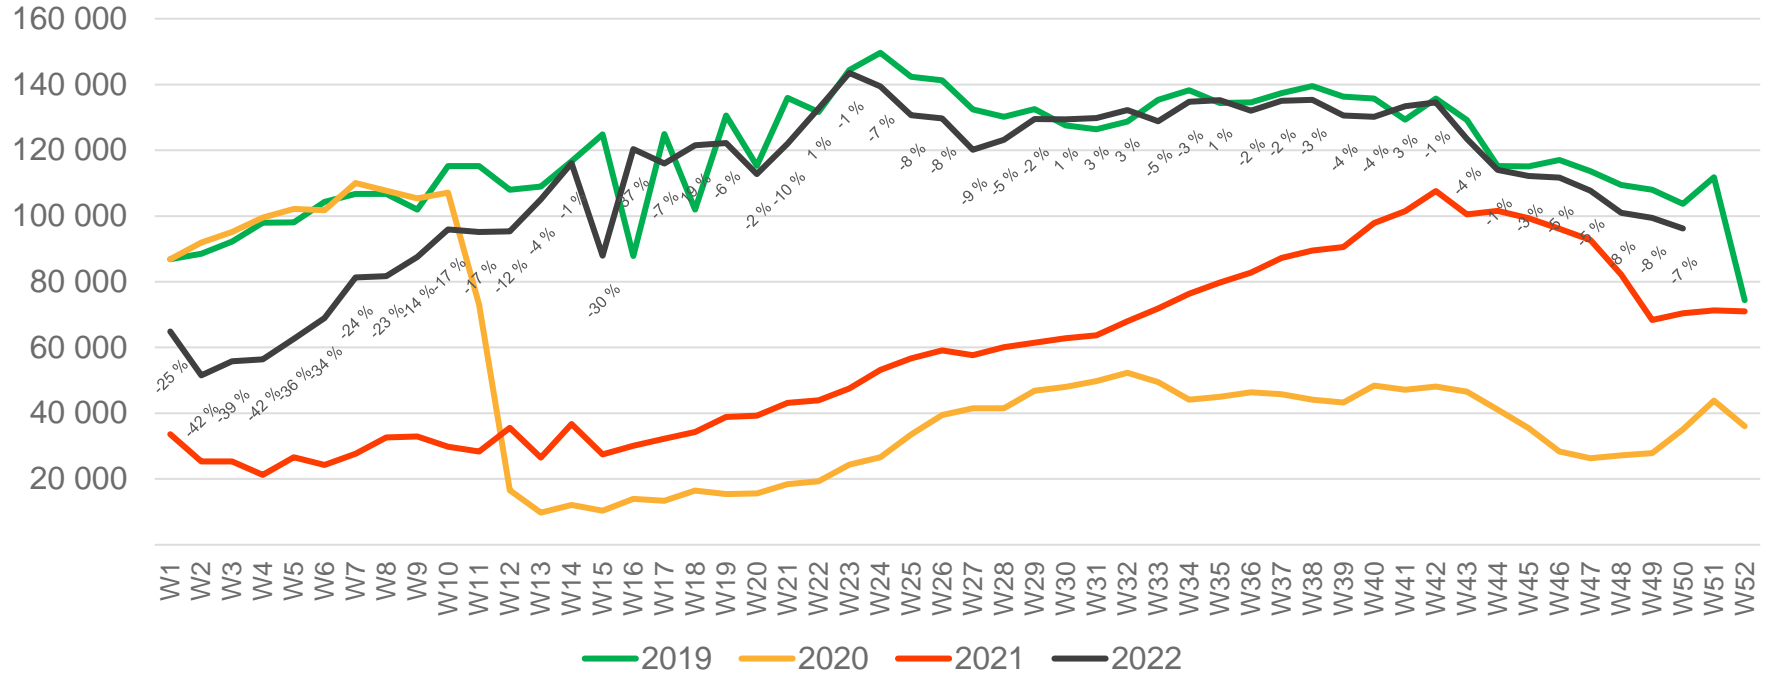

# Passengers OSL international per week

\* Week 1 2019 is 31/12-18 – 6/1-19. Week 1 2020 is 30/12-19 – 5/1-20. Week 52 2021 is 27/12-21 – 2/1-22.

# Passengers OSL domestic per week

\* Week 1 2019 is 31/12-18 – 6/1-19. Week 1 2020 is 30/12-19 – 5/1-20. Week 52 2021 is 27/12-21 – 2/1-22.

# Passengers BGO total per day, week 50

The deviation is measured towards 2019.

# Passengers BGO total per week

\* Week 1 2019 is 31/12-18 – 6/1-19. Week 1 2020 is 30/12-19 – 5/1-20. Week 52 2021 is 27/12-21 – 2/1-22.