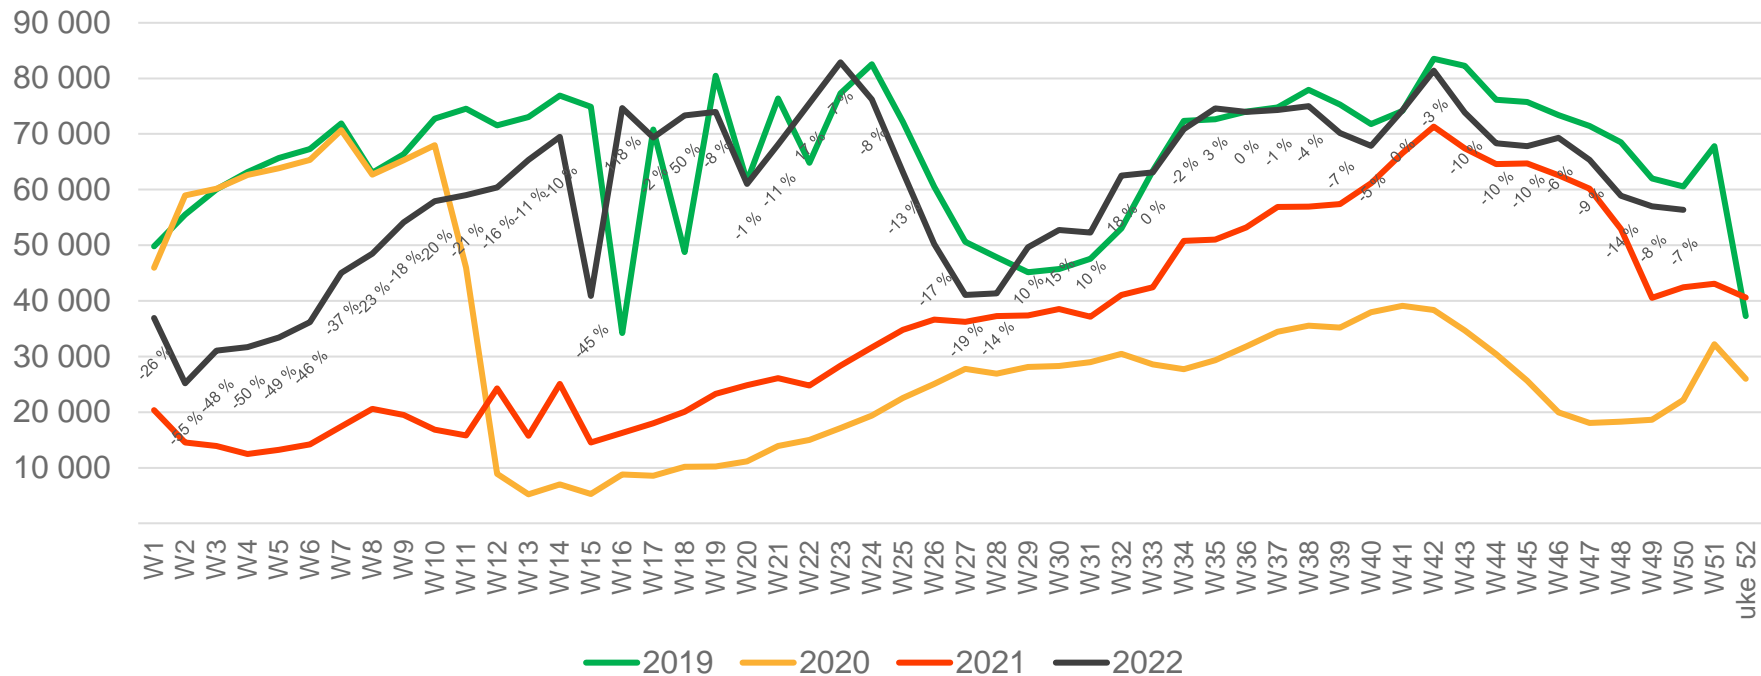

Passengers TRD domestic per week

* Week 1 2019 is 31/12-18 – 6/1-19. Week 1 2020 is 30/12-19 – 5/1-20. Week 52 2021 is 27/12-21 – 2/1-22.