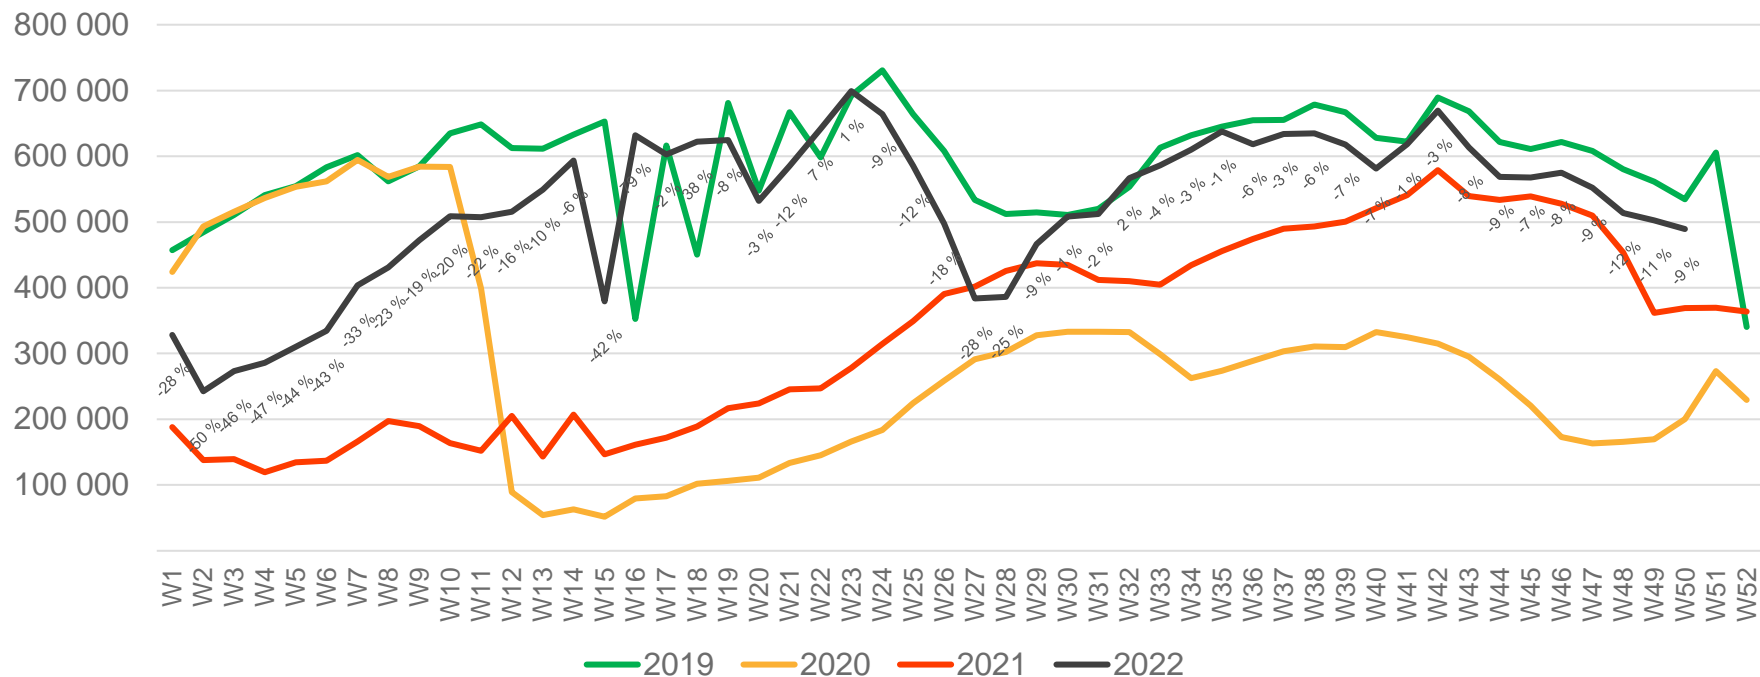

Passengers Avinor domestic per week

* Week 1 2019 is 31/12-18 – 6/1-19. Week 1 2020 is 30/12-19 – 5/1-20. Week 52 2021 is 27/12-21 – 2/1-22.