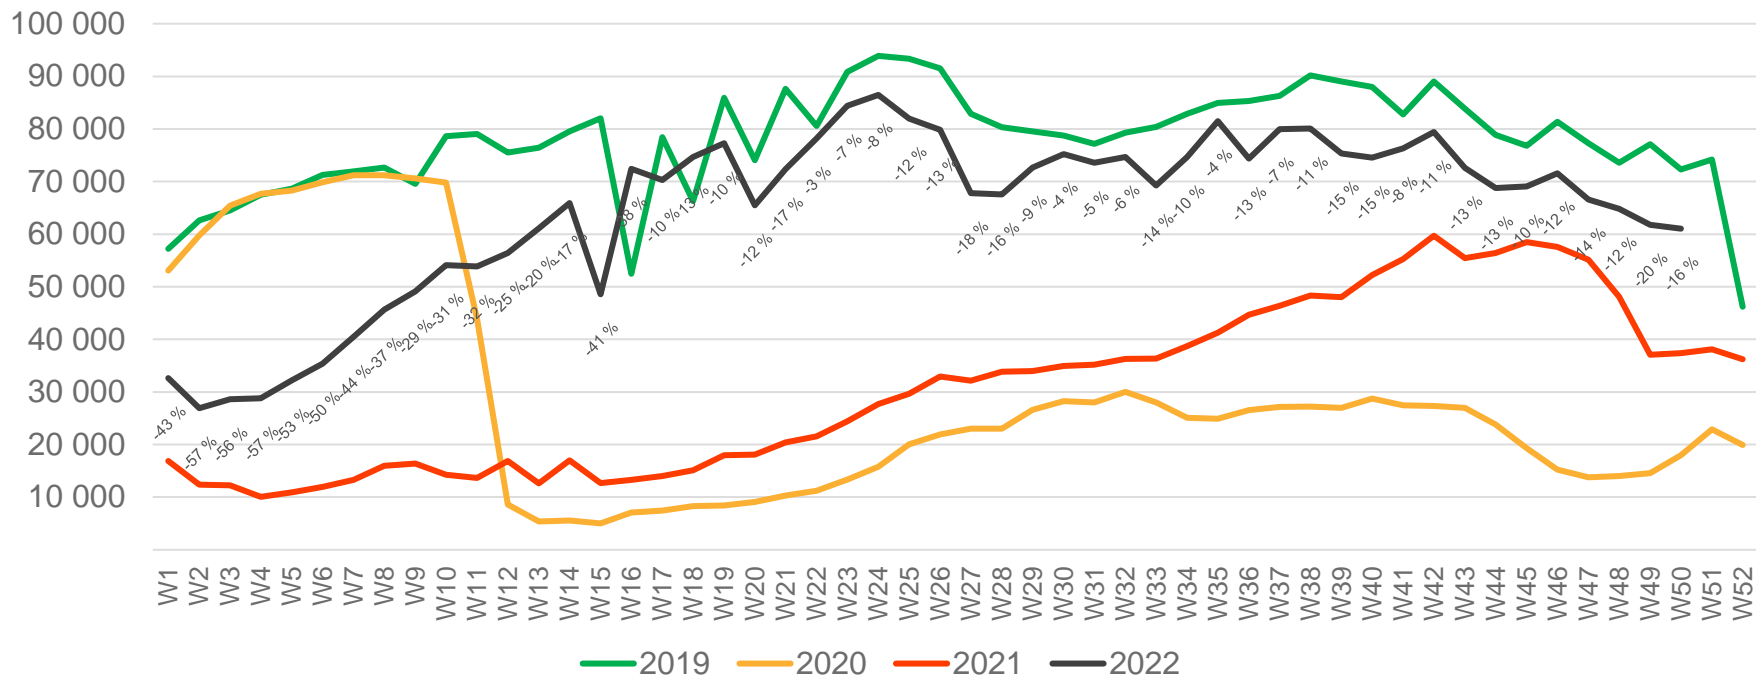

# Passengers BGO international per week

\* Week 1 2019 is 31/12-18 – 6/1-19. Week 1 2020 is 30/12-19 – 5/1-20. Week 52 2021 is 27/12-21 – 2/1-22.

# Passengers BGO domestic per week

\* Week 1 2019 is 31/12-18 – 6/1-19. Week 1 2020 is 30/12-19 – 5/1-20. Week 52 2021 is 27/12-21 – 2/1-22.

# Passengers SVG total per day, week 50

The deviation is measured towards 2019.

# Passengers SVG total per week

\* Week 1 2019 is 31/12-18 – 6/1-19. Week 1 2020 is 30/12-19 – 5/1-20. Week 52 2021 is 27/12-21 – 2/1-22.