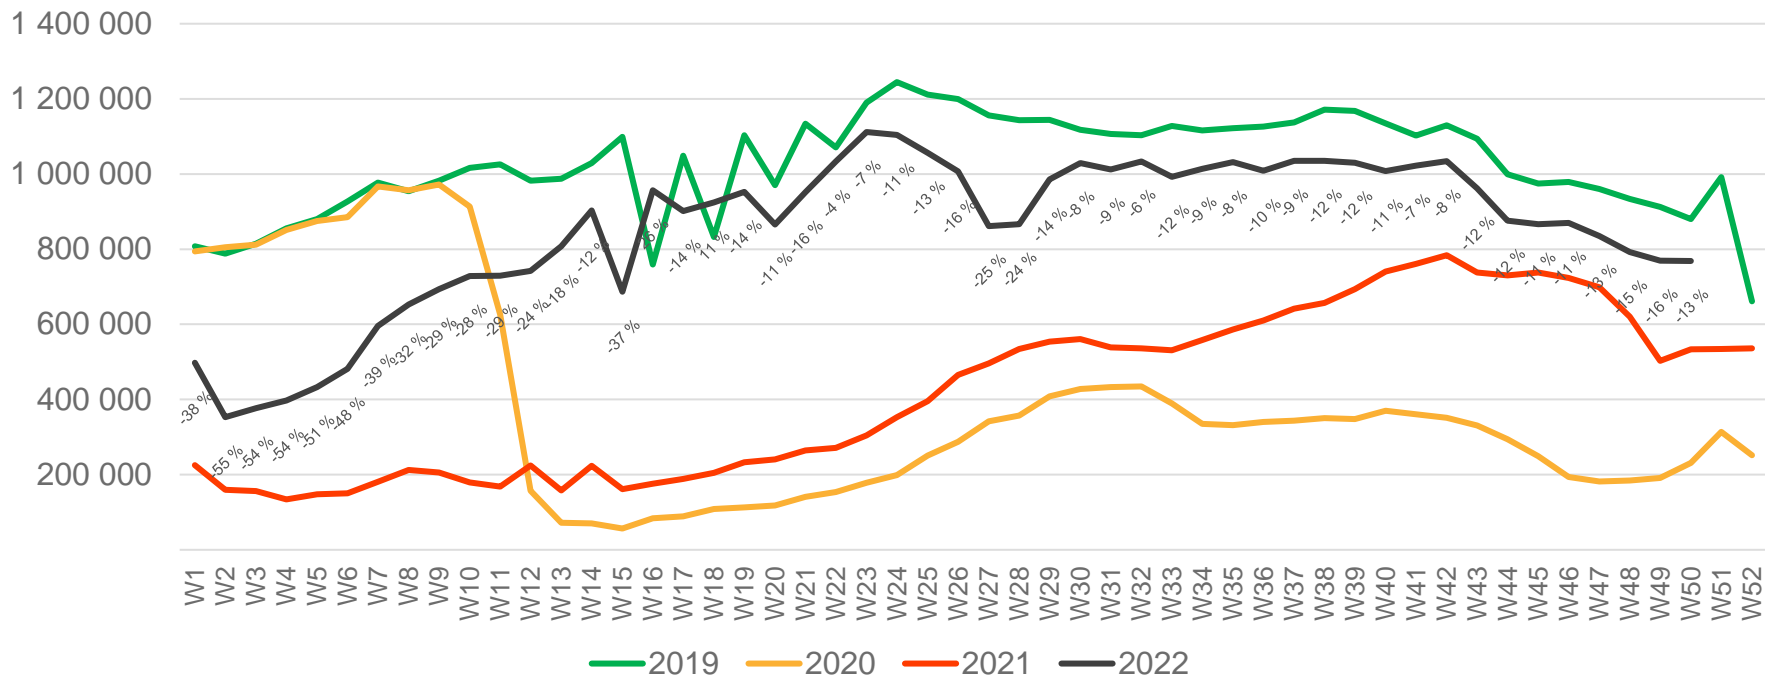

Passengers Avinor total per week

* Week 1 2019 is 31/12-18 – 6/1-19. Week 1 2020 is 30/12-19 – 5/1-20. Week 52 2021 is 27/12-21 – 2/1-22.