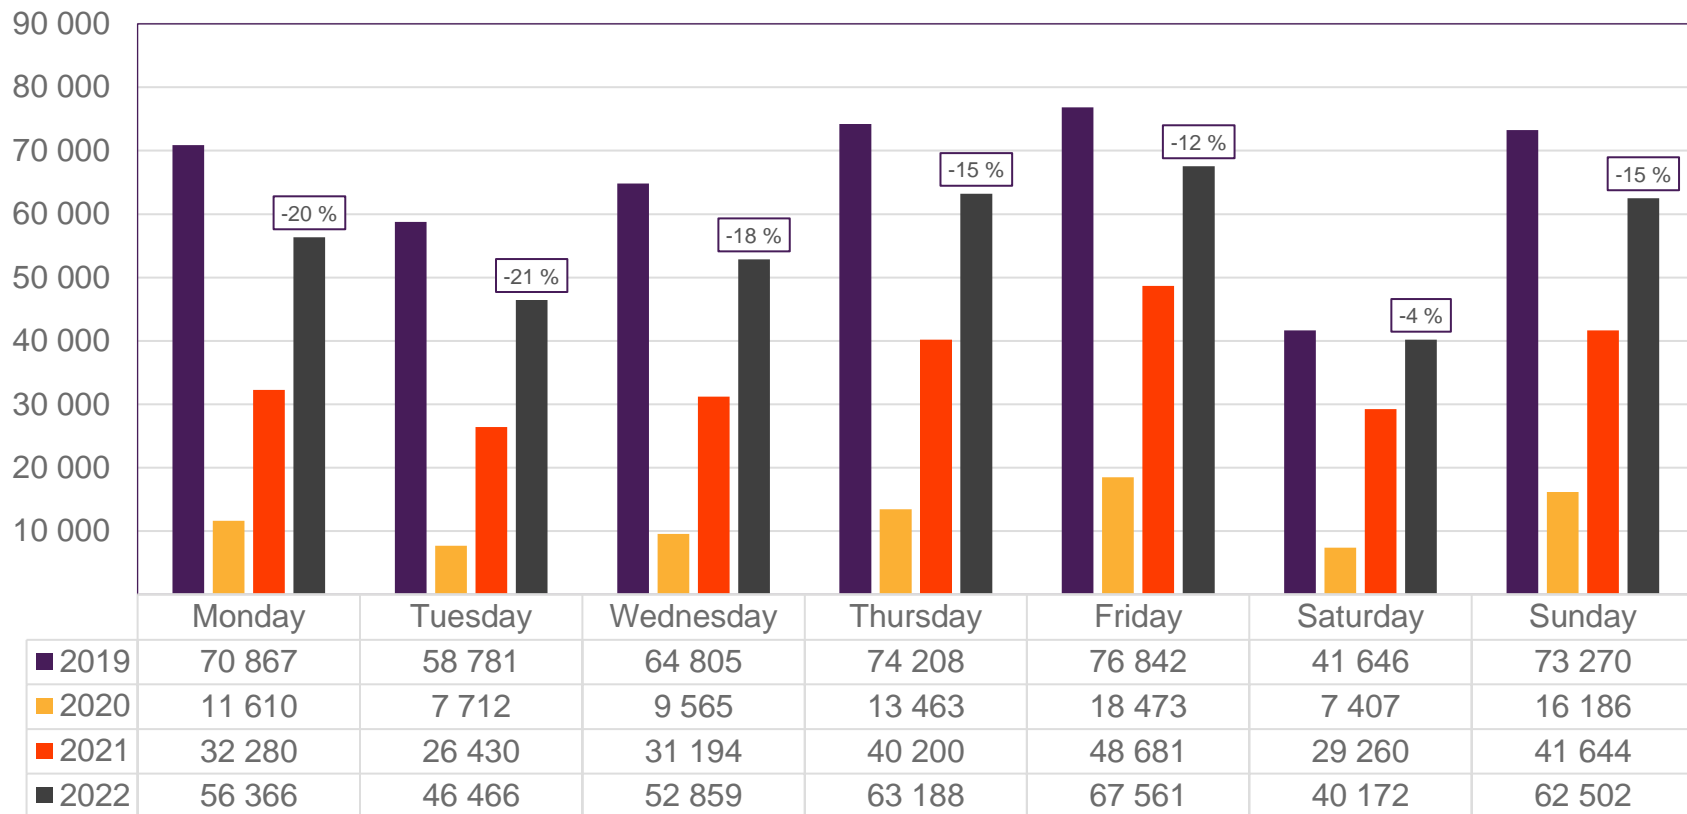

Passengers OSL total per day, week 50

The deviation is measured towards 2019.