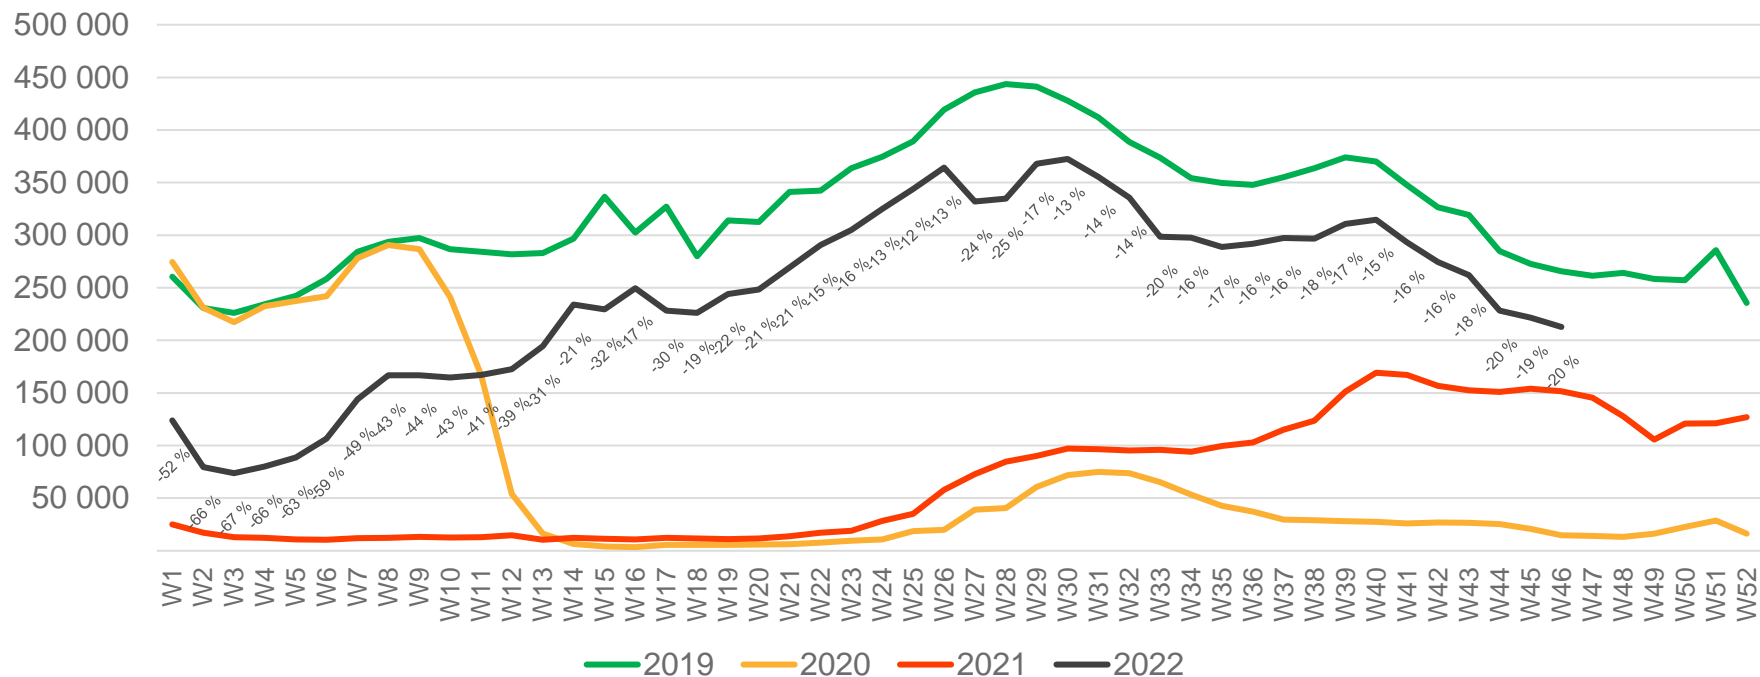

Passengers Avinor international per week

* Week 1 2019 is 31/12-18 – 6/1-19. Week 1 2020 is 30/12-19 – 5/1-20. Week 52 2021 is 27/12-21 – 2/1-22.

Passengers Avinor domestic per week

* Week 1 2019 is 31/12-18 – 6/1-19. Week 1 2020 is 30/12-19 – 5/1-20. Week 52 2021 is 27/12-21 – 2/1-22.

Passengers OSL total per day, week 46

The deviation is measured towards 2019.

Passengers OSL total per week

* Week 1 2019 is 31/12-18 – 6/1-19. Week 1 2020 is 30/12-19 – 5/1-20. Week 52 2021 is 27/12-21 – 2/1-22.

Passengers OSL international per week

* Week 1 2019 is 31/12-18 – 6/1-19. Week 1 2020 is 30/12-19 – 5/1-20. Week 52 2021 is 27/12-21 – 2/1-22.

Passengers OSL domestic per week

* Week 1 2019 is 31/12-18 – 6/1-19. Week 1 2020 is 30/12-19 – 5/1-20. Week 52 2021 is 27/12-21 – 2/1-22.

Passengers BGO total per day, week 46

The deviation is measured towards 2019.

Passengers BGO total per week

* Week 1 2019 is 31/12-18 – 6/1-19. Week 1 2020 is 30/12-19 – 5/1-20. Week 52 2021 is 27/12-21 – 2/1-22.