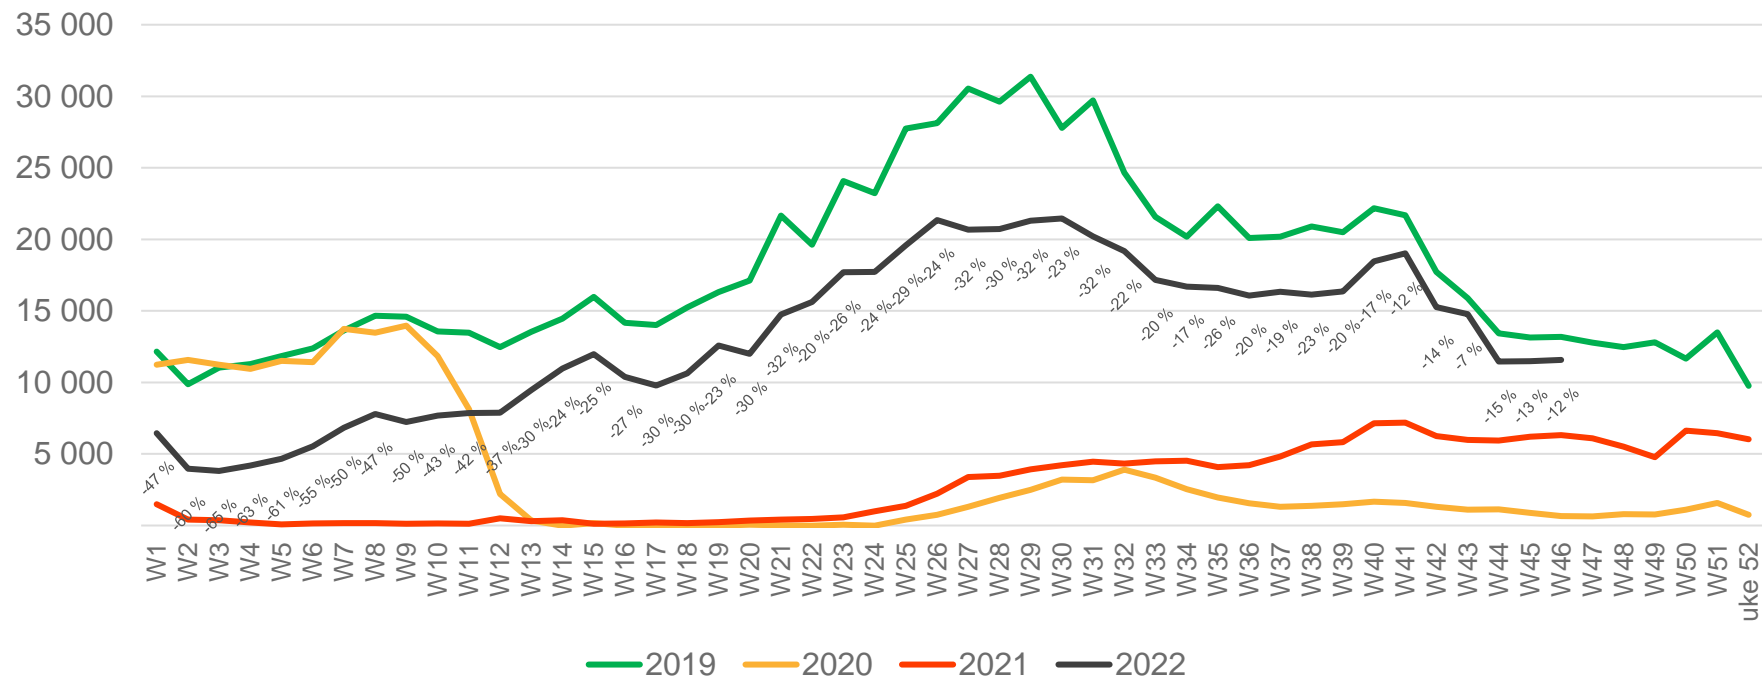

Passengers SVG total per day, week 46

The deviation is measured towards 2019.

Passengers SVG total per week

* Week 1 2019 is 31/12-18 – 6/1-19. Week 1 2020 is 30/12-19 – 5/1-20. Week 52 2021 is 27/12-21 – 2/1-22.

Passengers SVG international per week

* Week 1 2019 is 31/12-18 – 6/1-19. Week 1 2020 is 30/12-19 – 5/1-20. Week 52 2021 is 27/12-21 – 2/1-22.

Passengers SVG domestic per week

* Week 1 2019 is 31/12-18 – 6/1-19. Week 1 2020 is 30/12-19 – 5/1-20. Week 52 2021 is 27/12-21 – 2/1-22.

Passengers TRD total per day, week 46

The deviation is measured towards 2019.

Passengers TRD total per week

* Week 1 2019 is 31/12-18 – 6/1-19. Week 1 2020 is 30/12-19 – 5/1-20. Week 52 2021 is 27/12-21 – 2/1-22.

Passengers TRD international per week

* Week 1 2019 is 31/12-18 – 6/1-19. Week 1 2020 is 30/12-19 – 5/1-20. Week 52 2021 is 27/12-21 – 2/1-22.

Passengers TRD domestic per week

* Week 1 2019 is 31/12-18 – 6/1-19. Week 1 2020 is 30/12-19 – 5/1-20. Week 52 2021 is 27/12-21 – 2/1-22.