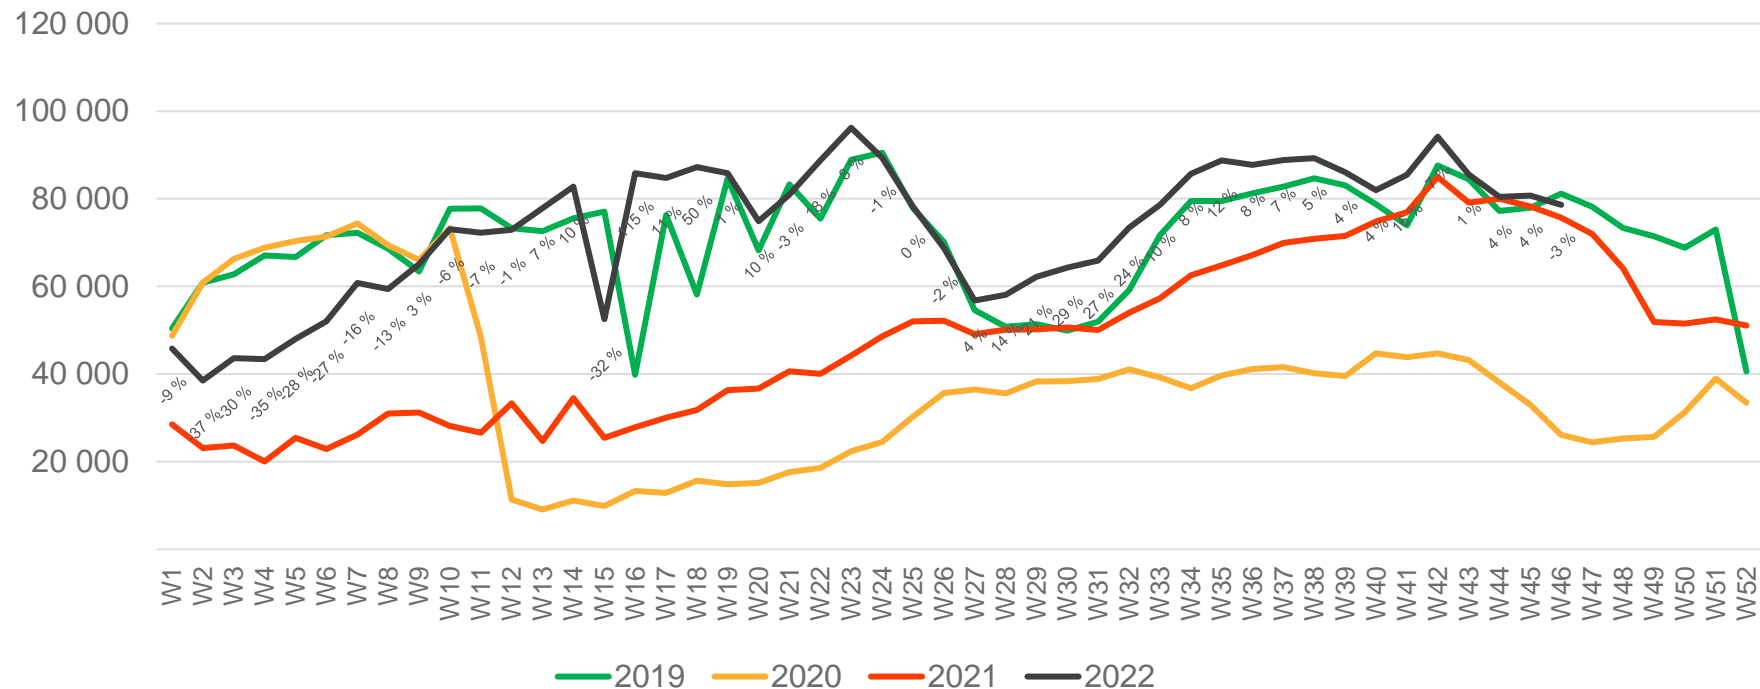

Passengers OSL international per week

* Week 1 2019 is 31/12-18 – 6/1-19. Week 1 2020 is 30/12-19 – 5/1-20. Week 52 2021 is 27/12-21 – 2/1-22.

Passengers OSL domestic per week

* Week 1 2019 is 31/12-18 – 6/1-19. Week 1 2020 is 30/12-19 – 5/1-20. Week 52 2021 is 27/12-21 – 2/1-22.

Passengers BGO total per day, week 46

The deviation is measured towards 2019.

Passengers BGO total per week

* Week 1 2019 is 31/12-18 – 6/1-19. Week 1 2020 is 30/12-19 – 5/1-20. Week 52 2021 is 27/12-21 – 2/1-22.

Passengers BGO international per week

* Week 1 2019 is 31/12-18 – 6/1-19. Week 1 2020 is 30/12-19 – 5/1-20. Week 52 2021 is 27/12-21 – 2/1-22.

Passengers BGO domestic per week

* Week 1 2019 is 31/12-18 – 6/1-19. Week 1 2020 is 30/12-19 – 5/1-20. Week 52 2021 is 27/12-21 – 2/1-22.

Passengers SVG total per day, week 46

The deviation is measured towards 2019.

Passengers SVG total per week

* Week 1 2019 is 31/12-18 – 6/1-19. Week 1 2020 is 30/12-19 – 5/1-20. Week 52 2021 is 27/12-21 – 2/1-22.