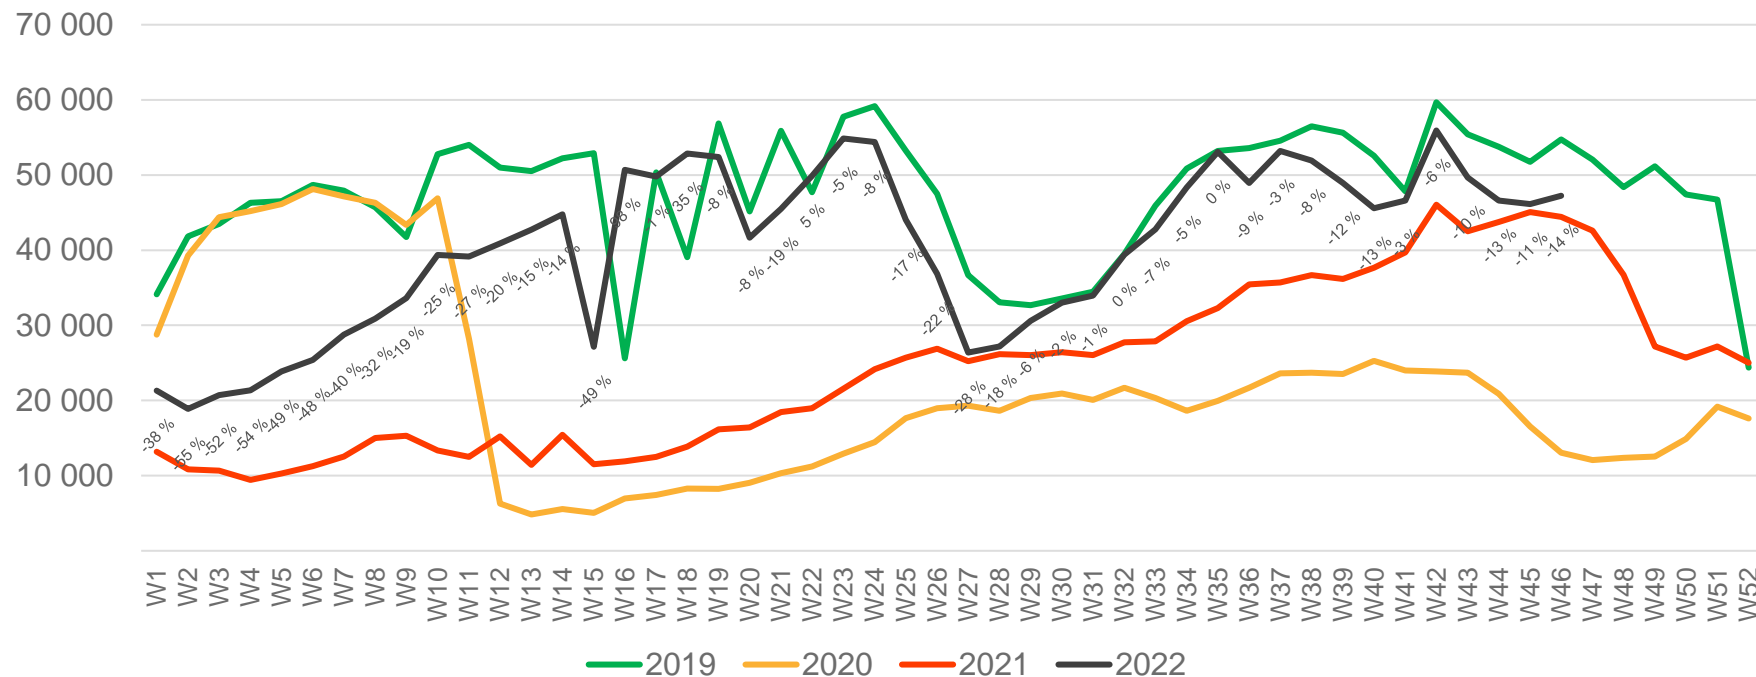

Passengers BGO total per day, week 46

The deviation is measured towards 2019.

Passengers BGO total per week

* Week 1 2019 is 31/12-18 – 6/1-19. Week 1 2020 is 30/12-19 – 5/1-20. Week 52 2021 is 27/12-21 – 2/1-22.

Passengers BGO international per week

* Week 1 2019 is 31/12-18 – 6/1-19. Week 1 2020 is 30/12-19 – 5/1-20. Week 52 2021 is 27/12-21 – 2/1-22.

Passengers BGO domestic per week

* Week 1 2019 is 31/12-18 – 6/1-19. Week 1 2020 is 30/12-19 – 5/1-20. Week 52 2021 is 27/12-21 – 2/1-22.

Passengers SVG total per day, week 46

The deviation is measured towards 2019.

Passengers SVG total per week

* Week 1 2019 is 31/12-18 – 6/1-19. Week 1 2020 is 30/12-19 – 5/1-20. Week 52 2021 is 27/12-21 – 2/1-22.

Passengers SVG international per week

* Week 1 2019 is 31/12-18 – 6/1-19. Week 1 2020 is 30/12-19 – 5/1-20. Week 52 2021 is 27/12-21 – 2/1-22.

Passengers SVG domestic per week

* Week 1 2019 is 31/12-18 – 6/1-19. Week 1 2020 is 30/12-19 – 5/1-20. Week 52 2021 is 27/12-21 – 2/1-22.