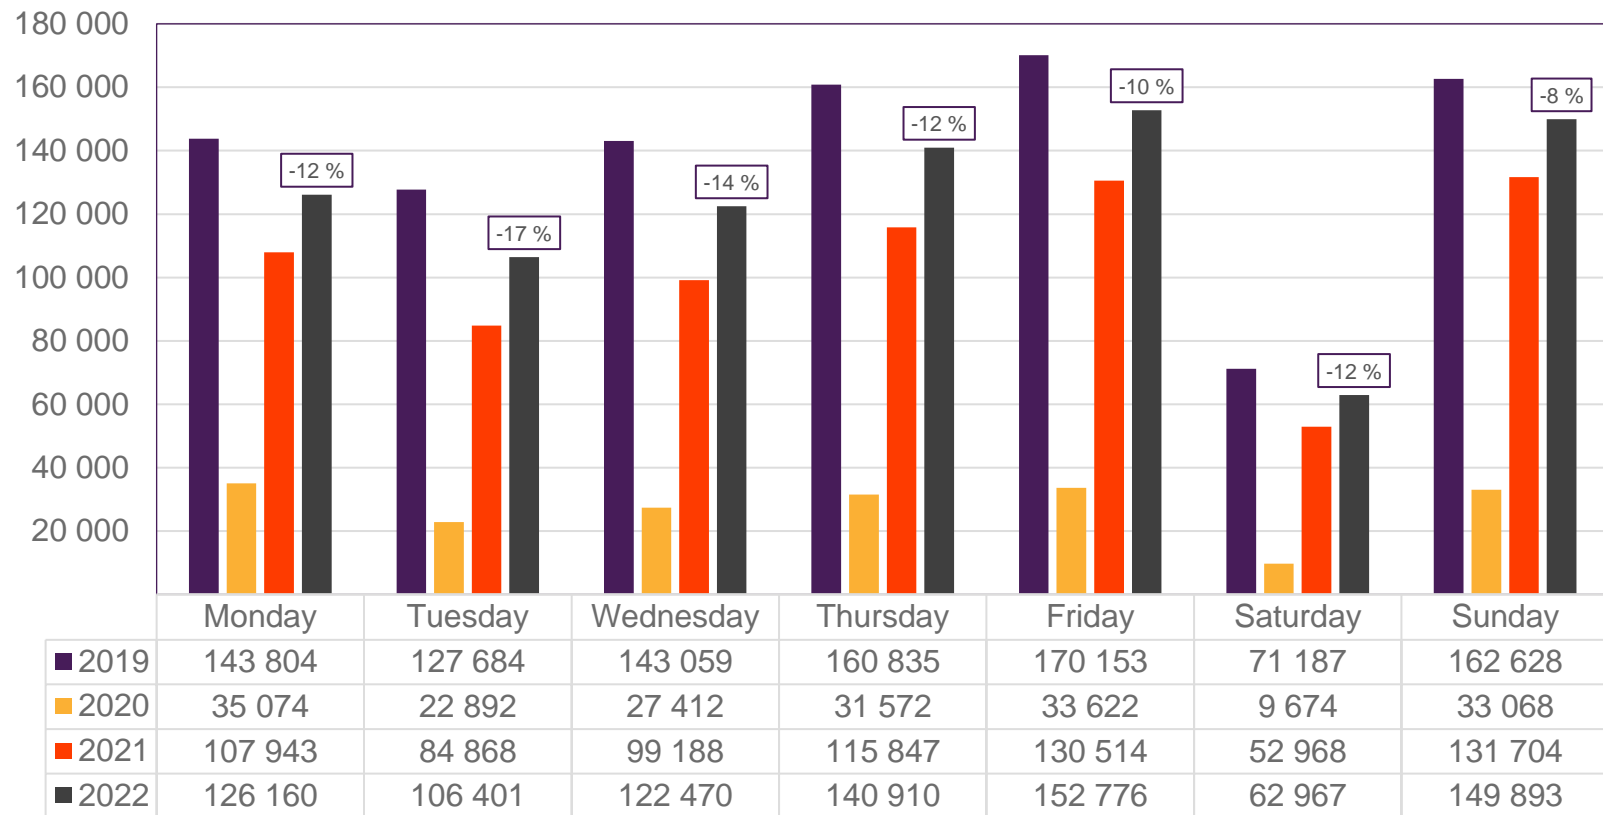

Passenger numbers per week

Preliminary figures

- The figures for the previous week are preliminary. It takes some time for all passenger numbers to be reported, so the figures for the previous week may be 1-2% lower than the final figures.
- The figures are taken from Avinor's traffic database.
- Week 1 2019 include numbers from 2018 (31/12 2018)
Week 1 2020 include numbers from 2019 (30-31/12 2019)
Week 52 2021 include numbers from 2022 (1-2/1 2022)

Passengers Avinor total per day, week 46

The deviation is measured towards 2019.

Passengers Avinor total per week

* Week 1 2019 is 31/12-18 – 6/1-19. Week 1 2020 is 30/12-19 – 5/1-20. Week 52 2021 is 27/12-21 – 2/1-22.

Passengers TRD total per day, week 46

The deviation is measured towards 2019.

Passengers TRD total per week

* Week 1 2019 is 31/12-18 – 6/1-19. Week 1 2020 is 30/12-19 – 5/1-20. Week 52 2021 is 27/12-21 – 2/1-22.

Passengers TRD international per week

* Week 1 2019 is 31/12-18 – 6/1-19. Week 1 2020 is 30/12-19 – 5/1-20. Week 52 2021 is 27/12-21 – 2/1-22.

Passengers TRD domestic per week

* Week 1 2019 is 31/12-18 – 6/1-19. Week 1 2020 is 30/12-19 – 5/1-20. Week 52 2021 is 27/12-21 – 2/1-22.