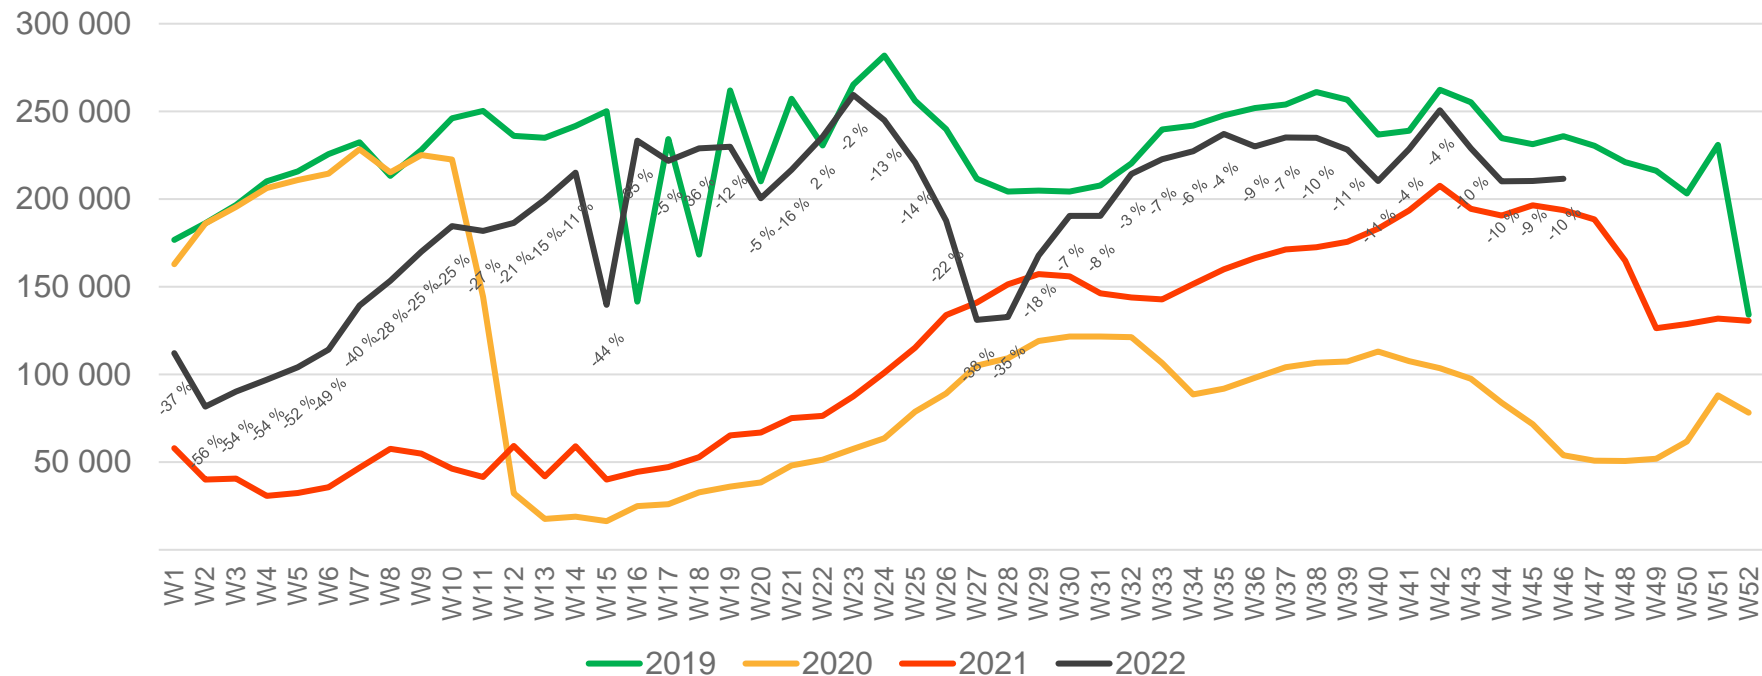

Passengers Avinor international per week

* Week 1 2019 is 31/12-18 – 6/1-19. Week 1 2020 is 30/12-19 – 5/1-20. Week 52 2021 is 27/12-21 – 2/1-22.

Passengers Avinor domestic per week

* Week 1 2019 is 31/12-18 – 6/1-19. Week 1 2020 is 30/12-19 – 5/1-20. Week 52 2021 is 27/12-21 – 2/1-22.

Passengers OSL total per day, week 46

The deviation is measured towards 2019.

Passengers OSL total per week

* Week 1 2019 is 31/12-18 – 6/1-19. Week 1 2020 is 30/12-19 – 5/1-20. Week 52 2021 is 27/12-21 – 2/1-22.

Passengers OSL international per week

* Week 1 2019 is 31/12-18 – 6/1-19. Week 1 2020 is 30/12-19 – 5/1-20. Week 52 2021 is 27/12-21 – 2/1-22.

Passengers OSL domestic per week

* Week 1 2019 is 31/12-18 – 6/1-19. Week 1 2020 is 30/12-19 – 5/1-20. Week 52 2021 is 27/12-21 – 2/1-22.

Passengers BGO total per day, week 46

The deviation is measured towards 2019.

Passengers BGO total per week

* Week 1 2019 is 31/12-18 – 6/1-19. Week 1 2020 is 30/12-19 – 5/1-20. Week 52 2021 is 27/12-21 – 2/1-22.