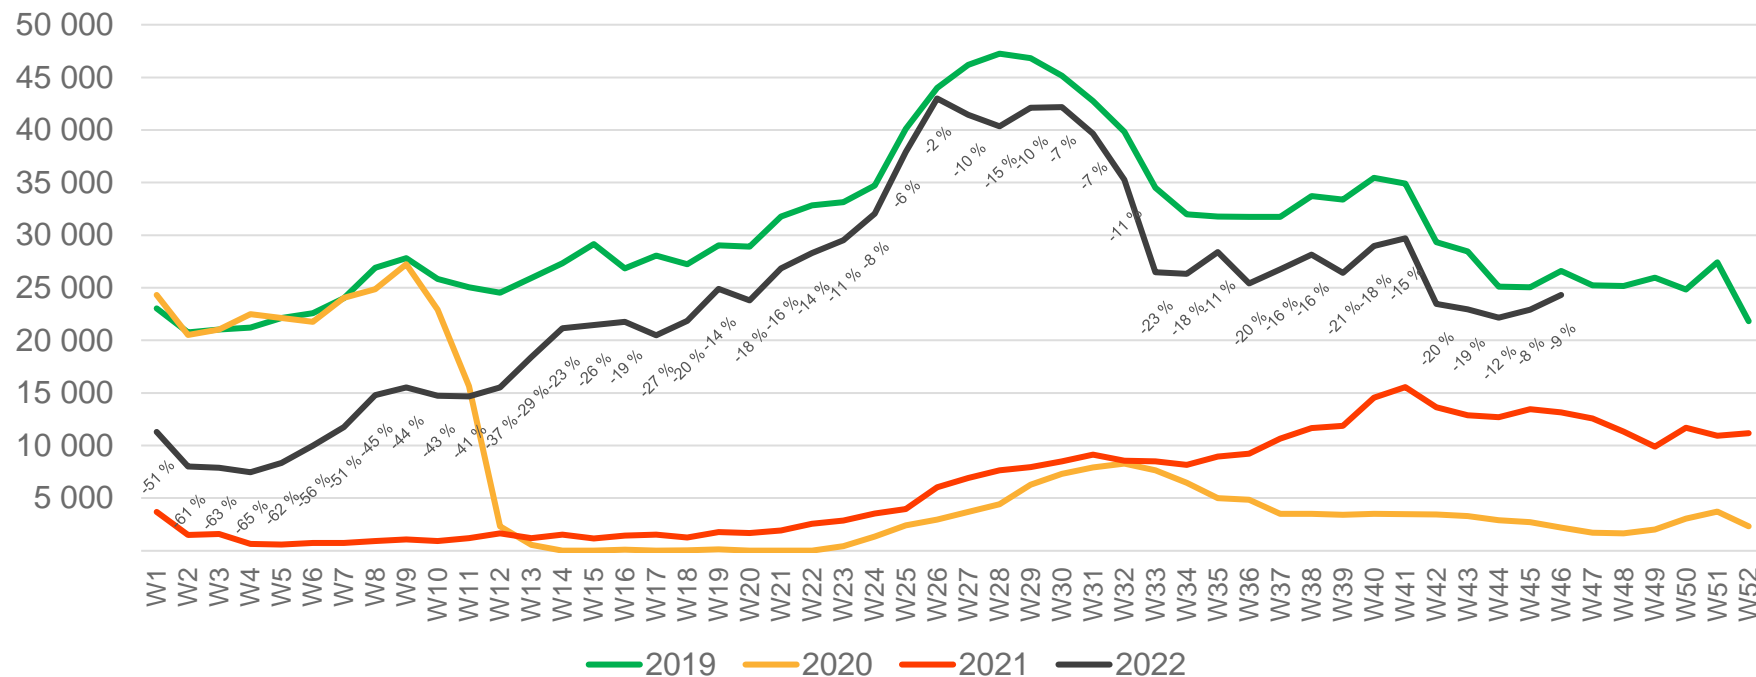

Passengers BGO total per day, week 46

The deviation is measured towards 2019.

Passengers BGO total per week

* Week 1 2019 is 31/12-18 – 6/1-19. Week 1 2020 is 30/12-19 – 5/1-20. Week 52 2021 is 27/12-21 – 2/1-22.

Passengers BGO international per week

* Week 1 2019 is 31/12-18 – 6/1-19. Week 1 2020 is 30/12-19 – 5/1-20. Week 52 2021 is 27/12-21 – 2/1-22.

Passengers BGO domestic per week

* Week 1 2019 is 31/12-18 – 6/1-19. Week 1 2020 is 30/12-19 – 5/1-20. Week 52 2021 is 27/12-21 – 2/1-22.

Passengers SVG total per day, week 46

The deviation is measured towards 2019.

Passengers SVG total per week

* Week 1 2019 is 31/12-18 – 6/1-19. Week 1 2020 is 30/12-19 – 5/1-20. Week 52 2021 is 27/12-21 – 2/1-22.

Passengers SVG international per week

* Week 1 2019 is 31/12-18 – 6/1-19. Week 1 2020 is 30/12-19 – 5/1-20. Week 52 2021 is 27/12-21 – 2/1-22.

Passengers SVG domestic per week

* Week 1 2019 is 31/12-18 – 6/1-19. Week 1 2020 is 30/12-19 – 5/1-20. Week 52 2021 is 27/12-21 – 2/1-22.