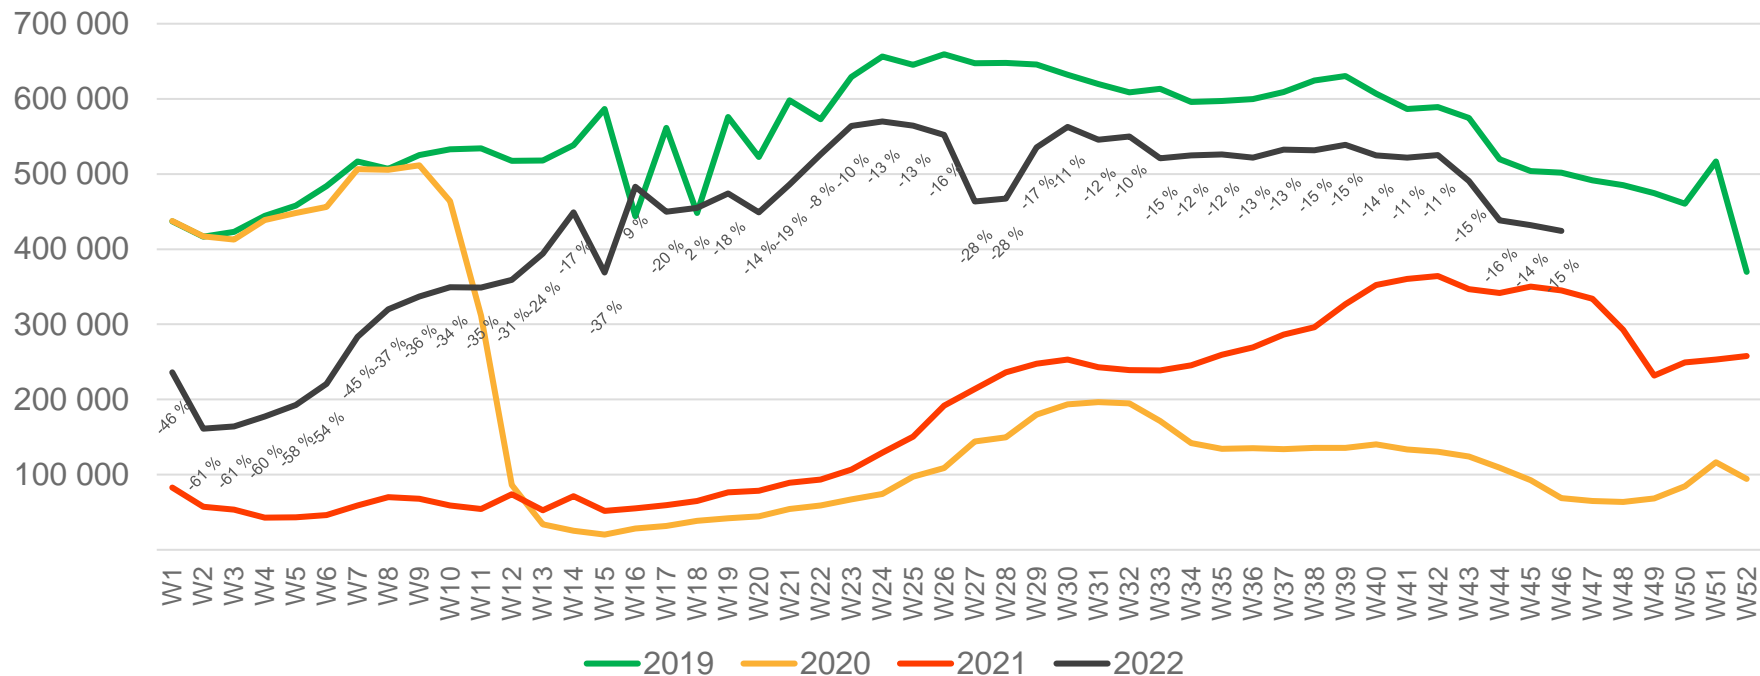

Passengers Avinor total per day, week 46

The deviation is measured towards 2019.

Passengers Avinor total per week

* Week 1 2019 is 31/12-18 – 6/1-19. Week 1 2020 is 30/12-19 – 5/1-20. Week 52 2021 is 27/12-21 – 2/1-22.

Passengers Avinor international per week

* Week 1 2019 is 31/12-18 – 6/1-19. Week 1 2020 is 30/12-19 – 5/1-20. Week 52 2021 is 27/12-21 – 2/1-22.

Passengers Avinor domestic per week

* Week 1 2019 is 31/12-18 – 6/1-19. Week 1 2020 is 30/12-19 – 5/1-20. Week 52 2021 is 27/12-21 – 2/1-22.

Passengers OSL total per day, week 46

The deviation is measured towards 2019.

Passengers OSL total per week

* Week 1 2019 is 31/12-18 – 6/1-19. Week 1 2020 is 30/12-19 – 5/1-20. Week 52 2021 is 27/12-21 – 2/1-22.

Passengers OSL international per week

* Week 1 2019 is 31/12-18 – 6/1-19. Week 1 2020 is 30/12-19 – 5/1-20. Week 52 2021 is 27/12-21 – 2/1-22.

Passengers OSL domestic per week

* Week 1 2019 is 31/12-18 – 6/1-19. Week 1 2020 is 30/12-19 – 5/1-20. Week 52 2021 is 27/12-21 – 2/1-22.