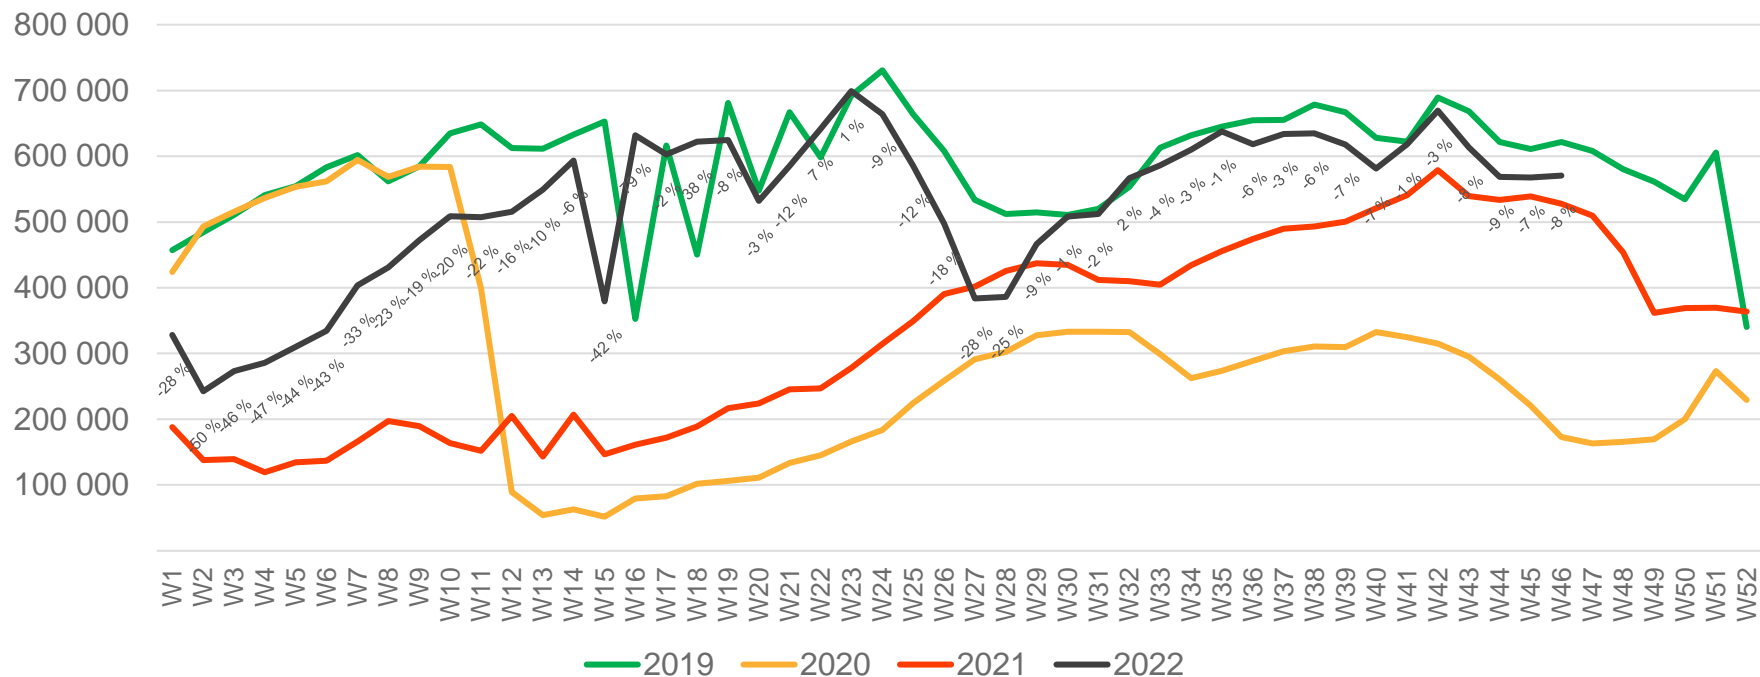

Passenger numbers per week

Preliminary figures

- The figures for the previous week are preliminary. It takes some time for all passenger numbers to be reported, so the figures for the previous week may be 1-2% lower than the final figures.
- The figures are taken from Avinor's traffic database.
- Week 1 2019 include numbers from 2018 (31/12 2018)
Week 1 2020 include numbers from 2019 (30-31/12 2019)
Week 52 2021 include numbers from 2022 (1-2/1 2022)

Passengers Avinor total per day, week 46

The deviation is measured towards 2019.

Passengers Avinor total per week

* Week 1 2019 is 31/12-18 – 6/1-19. Week 1 2020 is 30/12-19 – 5/1-20. Week 52 2021 is 27/12-21 – 2/1-22.

Passengers Avinor international per week

* Week 1 2019 is 31/12-18 – 6/1-19. Week 1 2020 is 30/12-19 – 5/1-20. Week 52 2021 is 27/12-21 – 2/1-22.

Passengers Avinor domestic per week

* Week 1 2019 is 31/12-18 – 6/1-19. Week 1 2020 is 30/12-19 – 5/1-20. Week 52 2021 is 27/12-21 – 2/1-22.

Passengers OSL total per day, week 46

The deviation is measured towards 2019.

Passengers OSL total per week

* Week 1 2019 is 31/12-18 – 6/1-19. Week 1 2020 is 30/12-19 – 5/1-20. Week 52 2021 is 27/12-21 – 2/1-22.