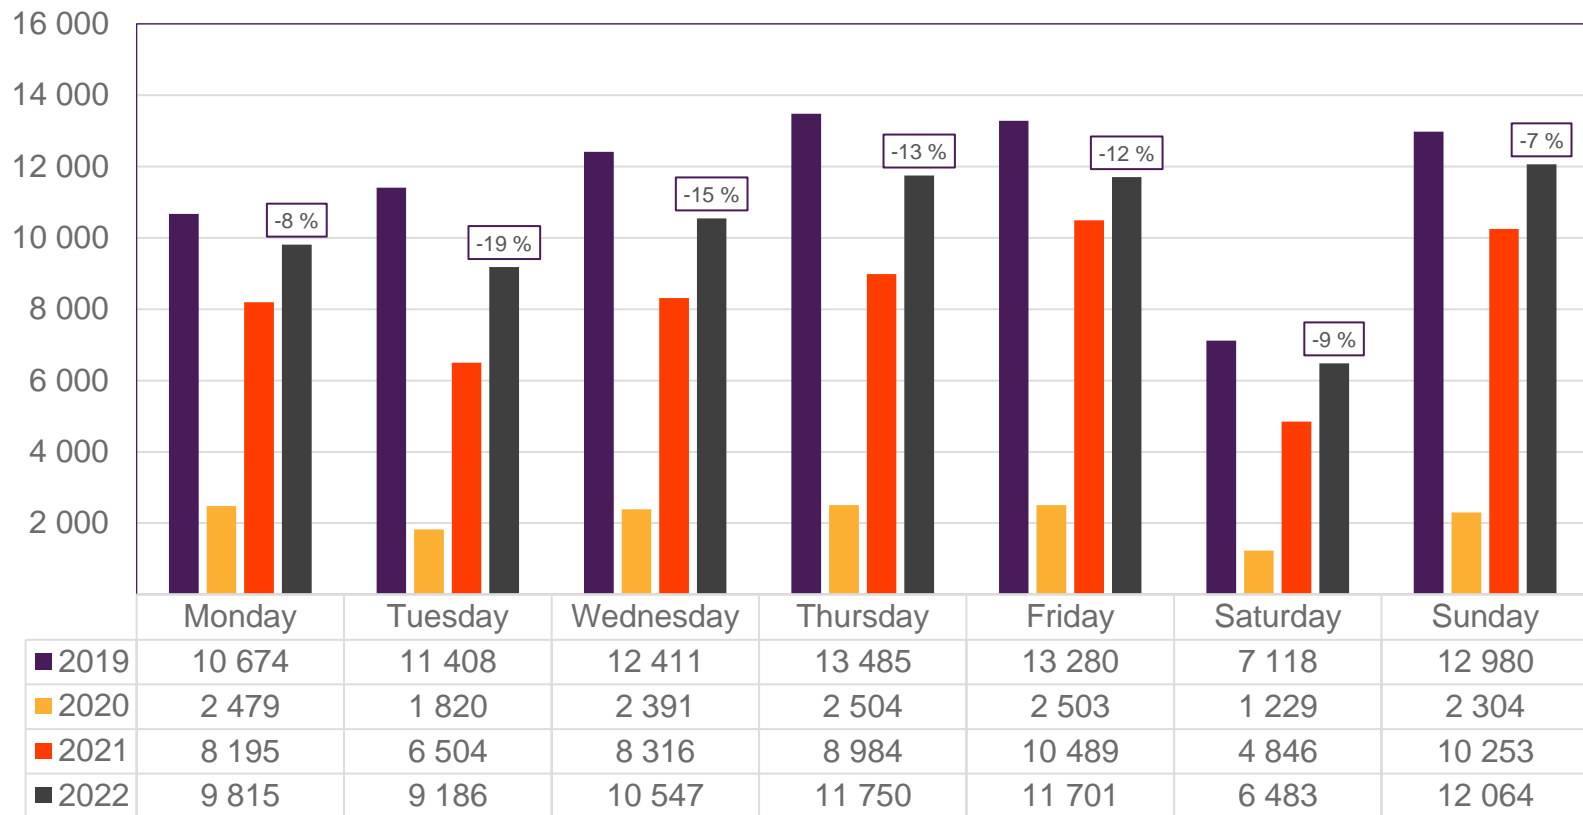

Passengers BGO total per day, week 46

The deviation is measured towards 2019.

Passengers BGO total per week

* Week 1 2019 is 31/12-18 – 6/1-19. Week 1 2020 is 30/12-19 – 5/1-20. Week 52 2021 is 27/12-21 – 2/1-22.

Passengers BGO international per week

* Week 1 2019 is 31/12-18 – 6/1-19. Week 1 2020 is 30/12-19 – 5/1-20. Week 52 2021 is 27/12-21 – 2/1-22.

Passengers BGO domestic per week

* Week 1 2019 is 31/12-18 – 6/1-19. Week 1 2020 is 30/12-19 – 5/1-20. Week 52 2021 is 27/12-21 – 2/1-22.

Passengers SVG total per day, week 46

The deviation is measured towards 2019.

Passengers SVG total per week

* Week 1 2019 is 31/12-18 – 6/1-19. Week 1 2020 is 30/12-19 – 5/1-20. Week 52 2021 is 27/12-21 – 2/1-22.

Passengers SVG international per week

* Week 1 2019 is 31/12-18 – 6/1-19. Week 1 2020 is 30/12-19 – 5/1-20. Week 52 2021 is 27/12-21 – 2/1-22.

Passengers SVG domestic per week

* Week 1 2019 is 31/12-18 – 6/1-19. Week 1 2020 is 30/12-19 – 5/1-20. Week 52 2021 is 27/12-21 – 2/1-22.