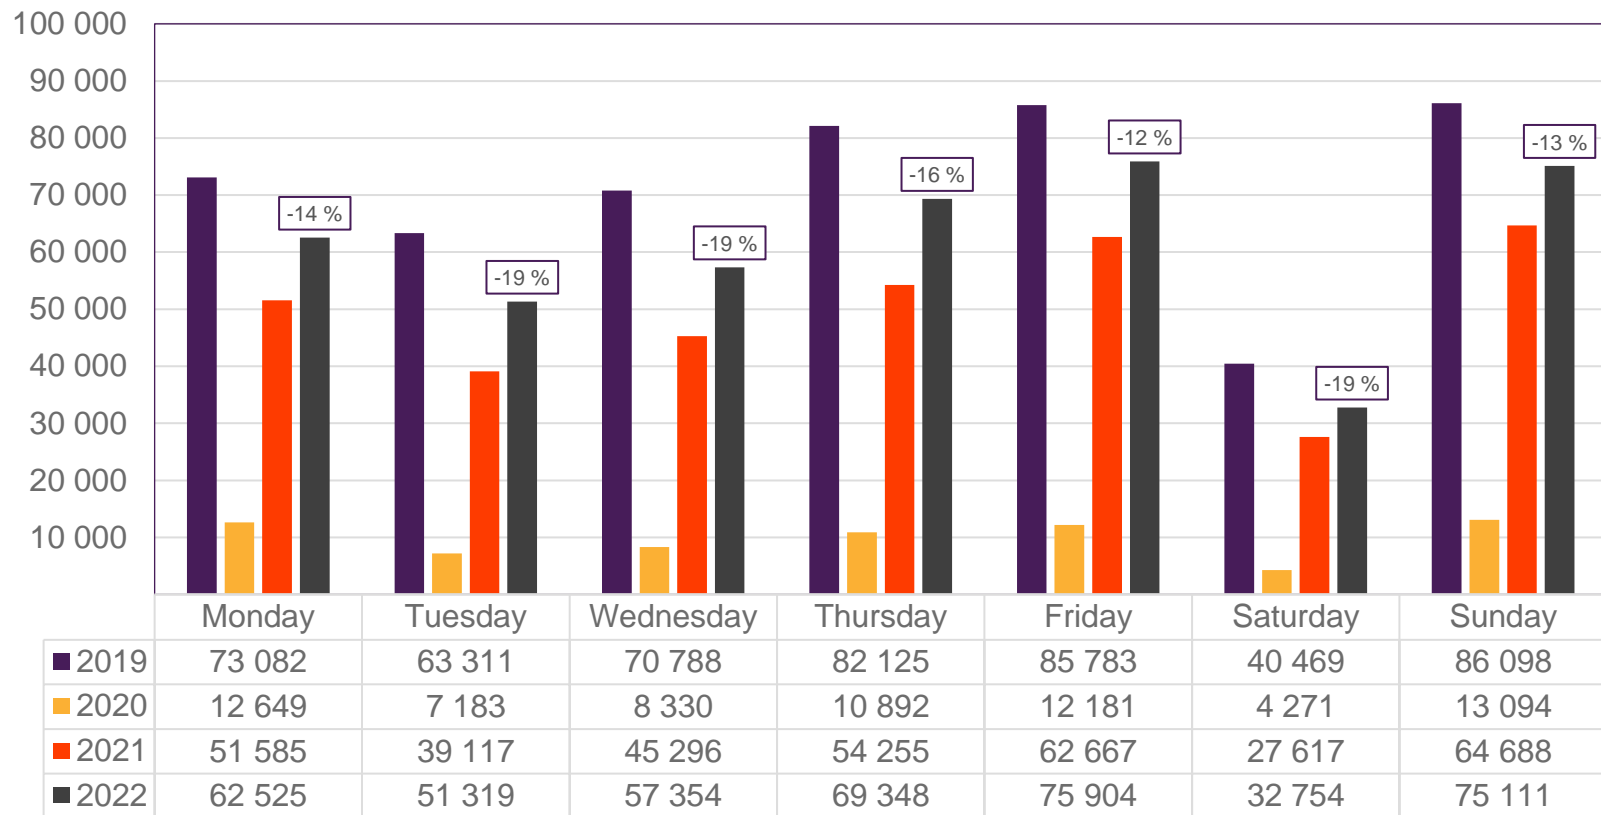

Passengers Avinor total per day, week 46

The deviation is measured towards 2019.

Passengers Avinor total per week

* Week 1 2019 is 31/12-18 – 6/1-19. Week 1 2020 is 30/12-19 – 5/1-20. Week 52 2021 is 27/12-21 – 2/1-22.

Passengers Avinor international per week

* Week 1 2019 is 31/12-18 – 6/1-19. Week 1 2020 is 30/12-19 – 5/1-20. Week 52 2021 is 27/12-21 – 2/1-22.

Passengers Avinor domestic per week

* Week 1 2019 is 31/12-18 – 6/1-19. Week 1 2020 is 30/12-19 – 5/1-20. Week 52 2021 is 27/12-21 – 2/1-22.

Passengers OSL total per day, week 46

The deviation is measured towards 2019.

Passengers OSL total per week

* Week 1 2019 is 31/12-18 – 6/1-19. Week 1 2020 is 30/12-19 – 5/1-20. Week 52 2021 is 27/12-21 – 2/1-22.

Passengers TRD international per week

* Week 1 2019 is 31/12-18 – 6/1-19. Week 1 2020 is 30/12-19 – 5/1-20. Week 52 2021 is 27/12-21 – 2/1-22.

Passengers TRD domestic per week

* Week 1 2019 is 31/12-18 – 6/1-19. Week 1 2020 is 30/12-19 – 5/1-20. Week 52 2021 is 27/12-21 – 2/1-22.