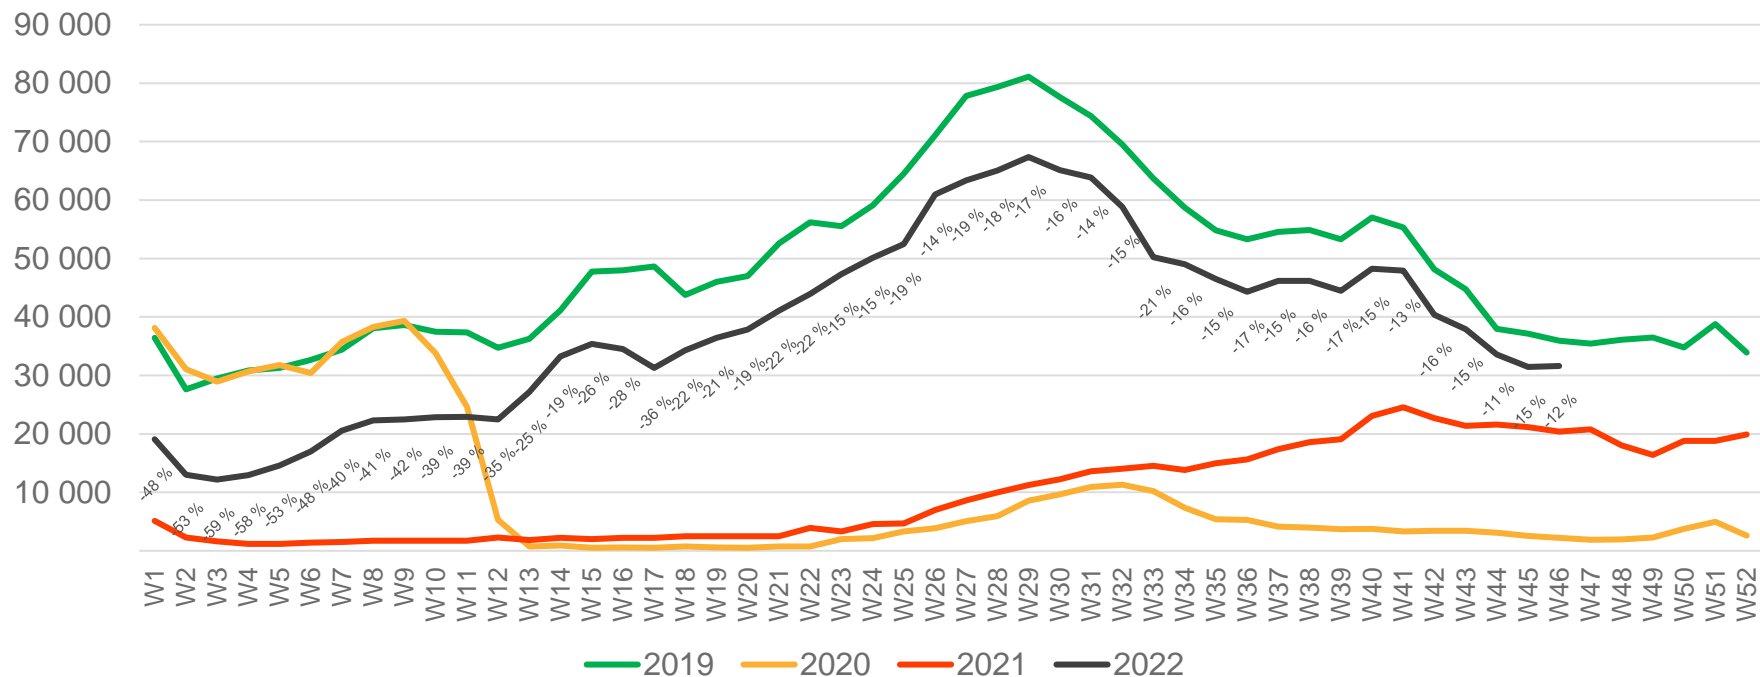

Passengers OSL international per week

* Week 1 2019 is 31/12-18 – 6/1-19. Week 1 2020 is 30/12-19 – 5/1-20. Week 52 2021 is 27/12-21 – 2/1-22.

Passengers OSL domestic per week

* Week 1 2019 is 31/12-18 – 6/1-19. Week 1 2020 is 30/12-19 – 5/1-20. Week 52 2021 is 27/12-21 – 2/1-22.

Passengers BGO total per day, week 46

The deviation is measured towards 2019.

Passengers BGO total per week

* Week 1 2019 is 31/12-18 – 6/1-19. Week 1 2020 is 30/12-19 – 5/1-20. Week 52 2021 is 27/12-21 – 2/1-22.

Passengers BGO international per week

* Week 1 2019 is 31/12-18 – 6/1-19. Week 1 2020 is 30/12-19 – 5/1-20. Week 52 2021 is 27/12-21 – 2/1-22.

Passengers BGO domestic per week

* Week 1 2019 is 31/12-18 – 6/1-19. Week 1 2020 is 30/12-19 – 5/1-20. Week 52 2021 is 27/12-21 – 2/1-22.

Passengers SVG total per day, week 46

The deviation is measured towards 2019.

Passengers SVG total per week

* Week 1 2019 is 31/12-18 – 6/1-19. Week 1 2020 is 30/12-19 – 5/1-20. Week 52 2021 is 27/12-21 – 2/1-22.