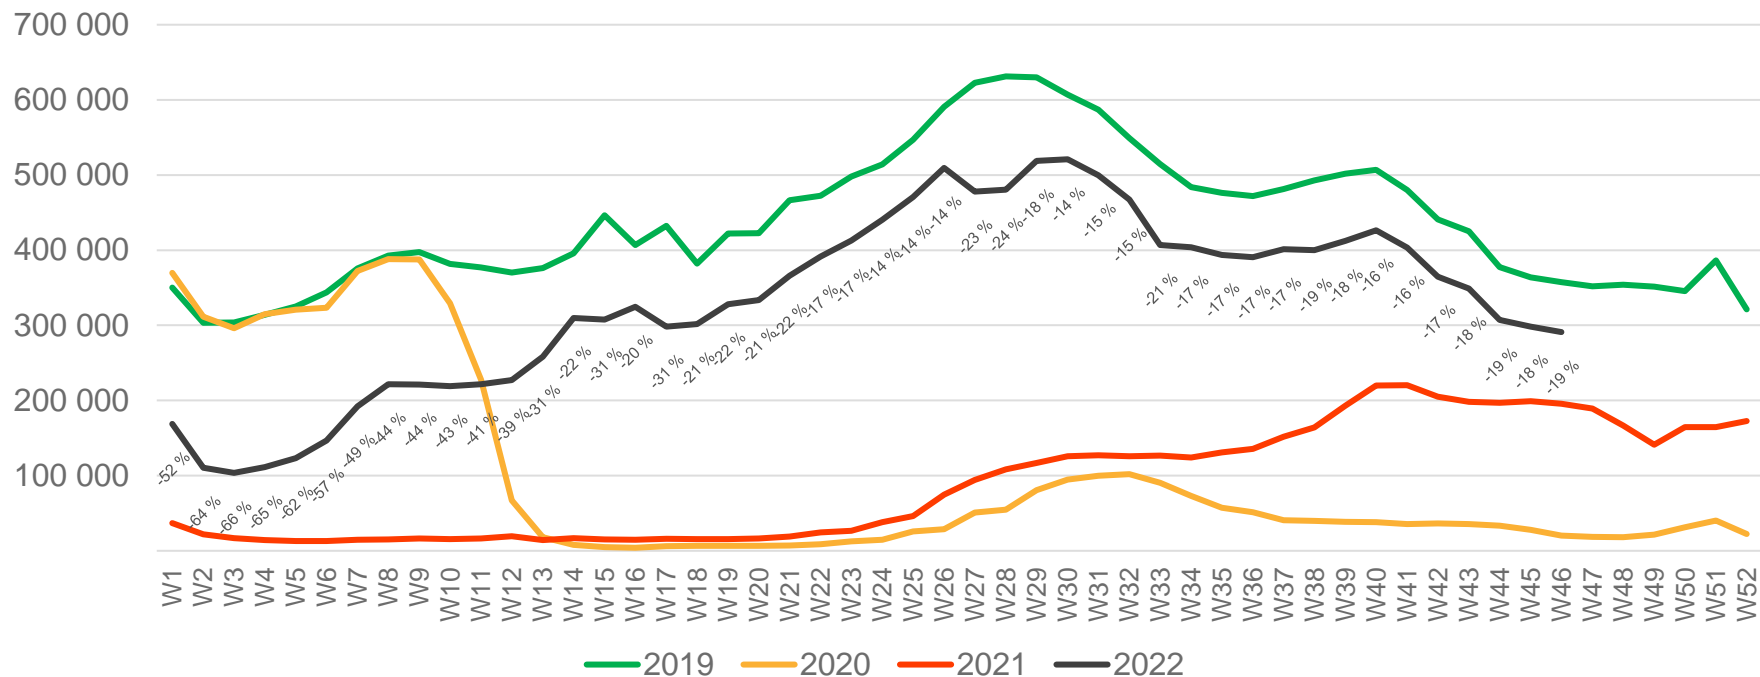

Passenger numbers per week

Preliminary figures

- The figures for the previous week are preliminary. It takes some time for all passenger numbers to be reported, so the figures for the previous week may be 1-2% lower than the final figures.
- The figures are taken from Avinor's traffic database.
- Week 1 2019 include numbers from 2018 (31/12 2018)
Week 1 2020 include numbers from 2019 (30-31/12 2019)
Week 52 2021 include numbers from 2022 (1-2/1 2022)

Passengers Avinor total per day, week 46

The deviation is measured towards 2019.

Passengers Avinor total per week

* Week 1 2019 is 31/12-18 – 6/1-19. Week 1 2020 is 30/12-19 – 5/1-20. Week 52 2021 is 27/12-21 – 2/1-22.

Passengers Avinor international per week

* Week 1 2019 is 31/12-18 – 6/1-19. Week 1 2020 is 30/12-19 – 5/1-20. Week 52 2021 is 27/12-21 – 2/1-22.

Passengers Avinor domestic per week

* Week 1 2019 is 31/12-18 – 6/1-19. Week 1 2020 is 30/12-19 – 5/1-20. Week 52 2021 is 27/12-21 – 2/1-22.

Passengers OSL total per day, week 46

The deviation is measured towards 2019.

Passengers OSL total per week

* Week 1 2019 is 31/12-18 – 6/1-19. Week 1 2020 is 30/12-19 – 5/1-20. Week 52 2021 is 27/12-21 – 2/1-22.