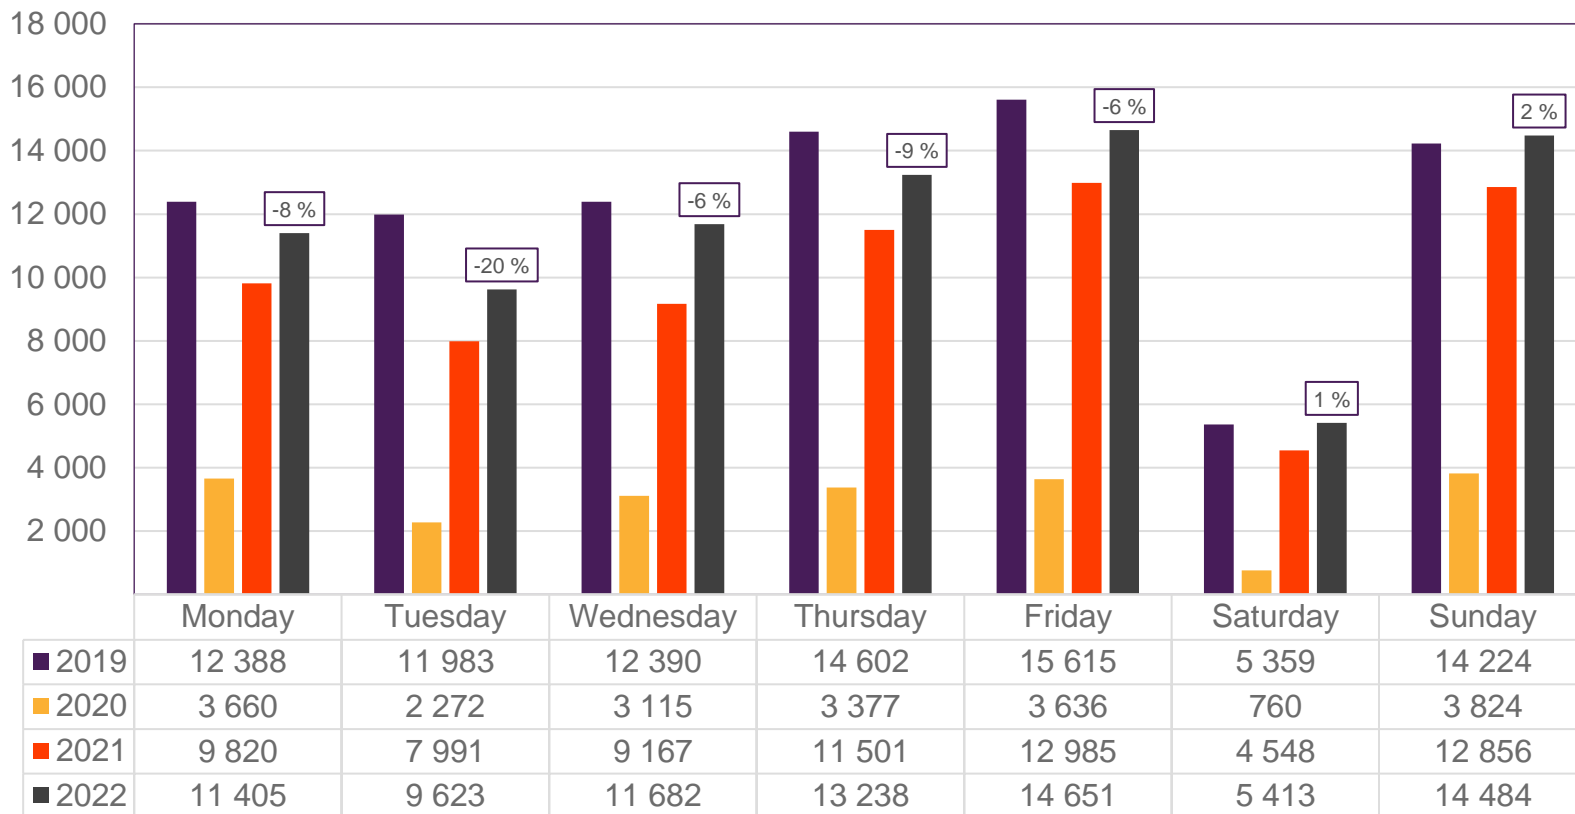

Passengers BGO international per week

* Week 1 2019 is 31/12-18 – 6/1-19. Week 1 2020 is 30/12-19 – 5/1-20. Week 52 2021 is 27/12-21 – 2/1-22.

Passengers BGO domestic per week

* Week 1 2019 is 31/12-18 – 6/1-19. Week 1 2020 is 30/12-19 – 5/1-20. Week 52 2021 is 27/12-21 – 2/1-22.

Passengers SVG total per day, week 46

The deviation is measured towards 2019.

Passengers SVG total per week

* Week 1 2019 is 31/12-18 – 6/1-19. Week 1 2020 is 30/12-19 – 5/1-20. Week 52 2021 is 27/12-21 – 2/1-22.

Passengers SVG international per week

* Week 1 2019 is 31/12-18 – 6/1-19. Week 1 2020 is 30/12-19 – 5/1-20. Week 52 2021 is 27/12-21 – 2/1-22.

Passengers SVG domestic per week

* Week 1 2019 is 31/12-18 – 6/1-19. Week 1 2020 is 30/12-19 – 5/1-20. Week 52 2021 is 27/12-21 – 2/1-22.

Passengers TRD total per day, week 46

The deviation is measured towards 2019.

Passengers TRD total per week

* Week 1 2019 is 31/12-18 – 6/1-19. Week 1 2020 is 30/12-19 – 5/1-20. Week 52 2021 is 27/12-21 – 2/1-22.