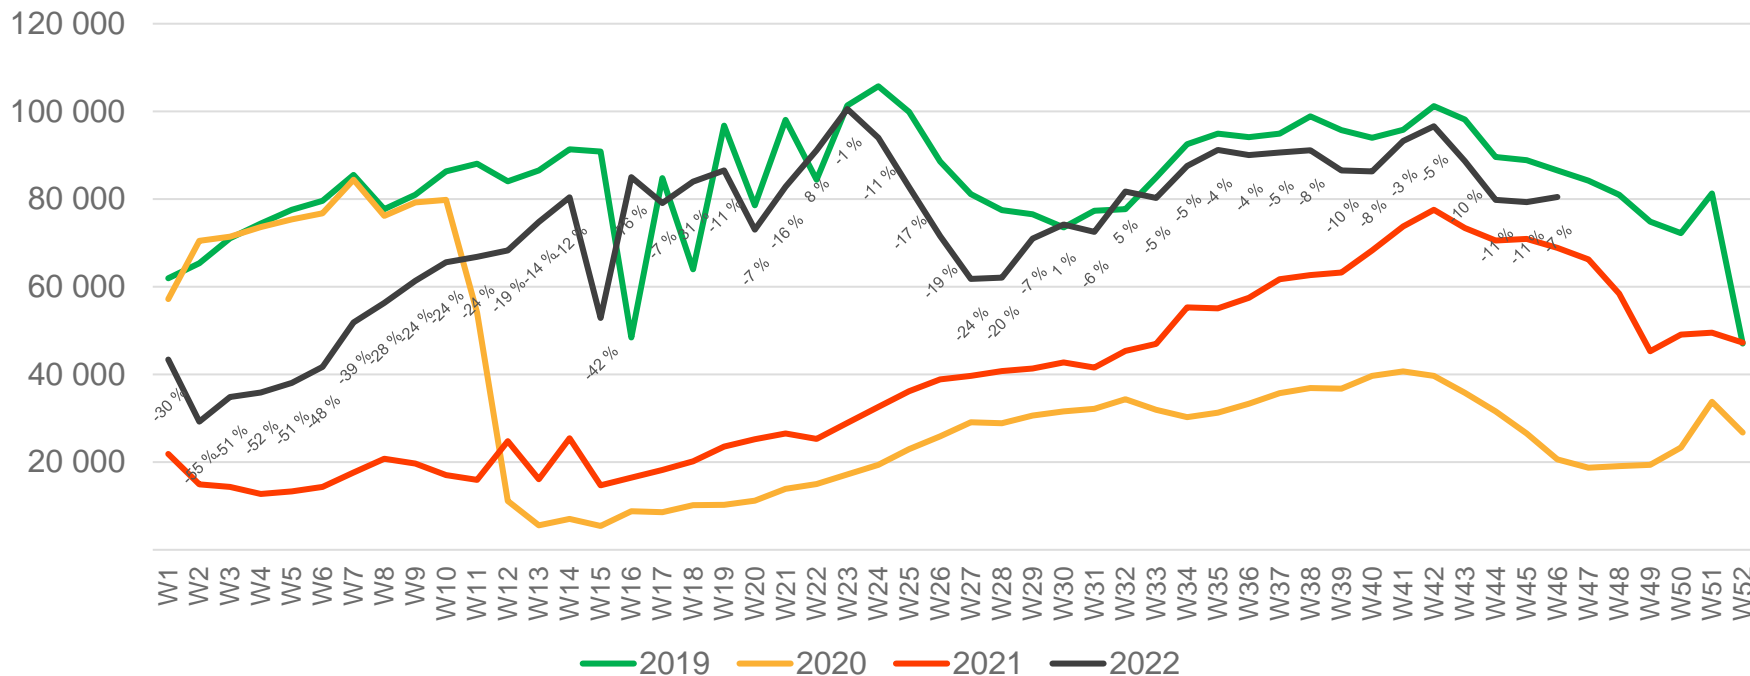

Passengers BGO international per week

* Week 1 2019 is 31/12-18 – 6/1-19. Week 1 2020 is 30/12-19 – 5/1-20. Week 52 2021 is 27/12-21 – 2/1-22.

Passengers BGO domestic per week

* Week 1 2019 is 31/12-18 – 6/1-19. Week 1 2020 is 30/12-19 – 5/1-20. Week 52 2021 is 27/12-21 – 2/1-22.

Passengers SVG total per day, week 46

The deviation is measured towards 2019.

Passengers SVG total per week

* Week 1 2019 is 31/12-18 – 6/1-19. Week 1 2020 is 30/12-19 – 5/1-20. Week 52 2021 is 27/12-21 – 2/1-22.

Passengers SVG international per week

* Week 1 2019 is 31/12-18 – 6/1-19. Week 1 2020 is 30/12-19 – 5/1-20. Week 52 2021 is 27/12-21 – 2/1-22.

Passengers SVG domestic per week

* Week 1 2019 is 31/12-18 – 6/1-19. Week 1 2020 is 30/12-19 – 5/1-20. Week 52 2021 is 27/12-21 – 2/1-22.

Passengers TRD total per day, week 46

The deviation is measured towards 2019.

Passengers TRD total per week

* Week 1 2019 is 31/12-18 – 6/1-19. Week 1 2020 is 30/12-19 – 5/1-20. Week 52 2021 is 27/12-21 – 2/1-22.