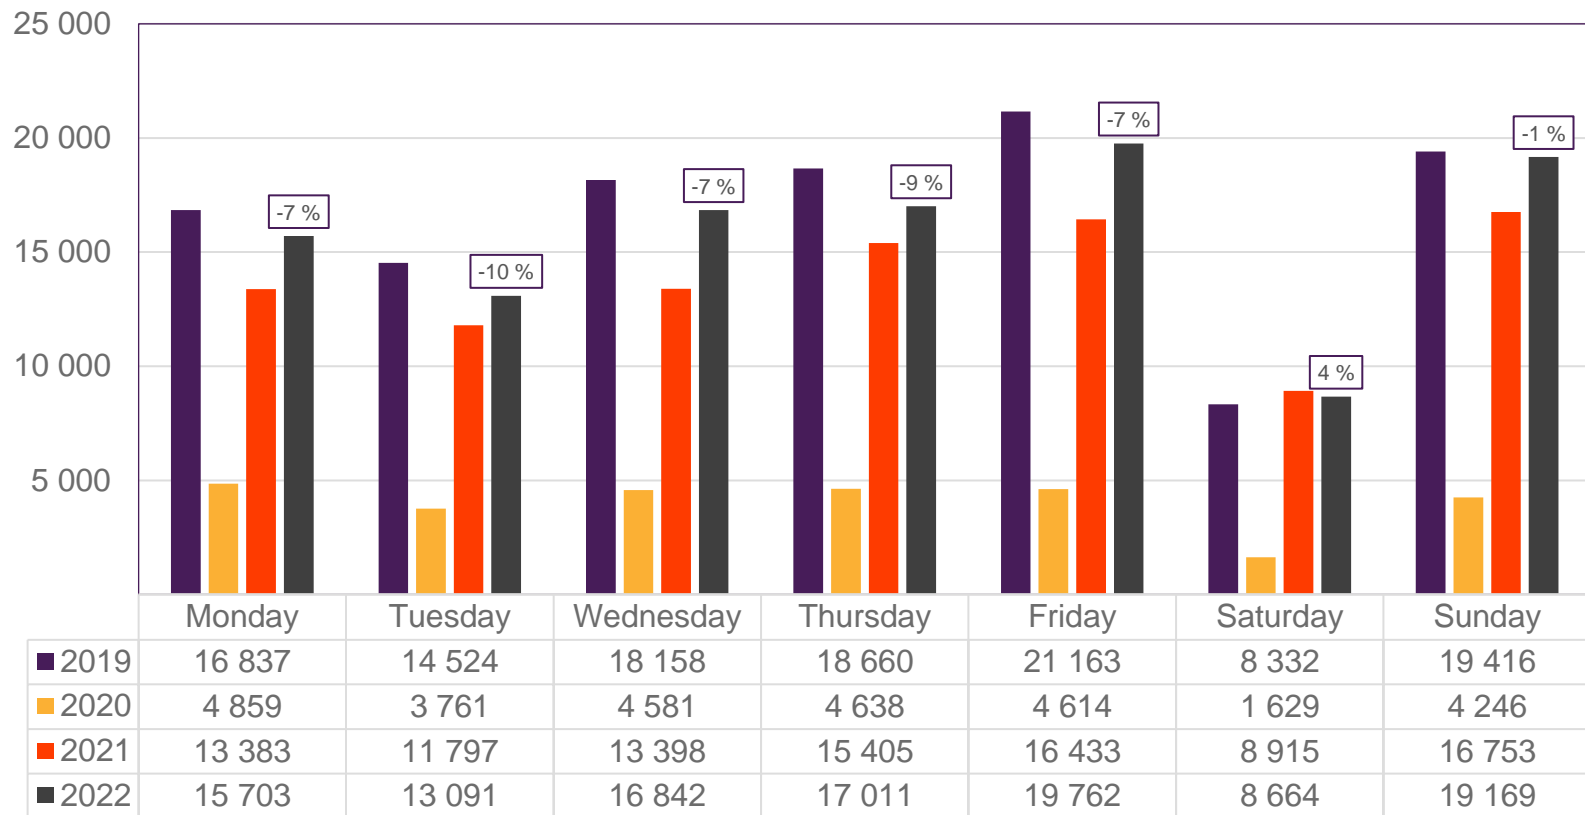

Passengers OSL total per day, week 46

The deviation is measured towards 2019.

Passengers OSL total per week

* Week 1 2019 is 31/12-18 – 6/1-19. Week 1 2020 is 30/12-19 – 5/1-20. Week 52 2021 is 27/12-21 – 2/1-22.

Passengers OSL international per week

* Week 1 2019 is 31/12-18 – 6/1-19. Week 1 2020 is 30/12-19 – 5/1-20. Week 52 2021 is 27/12-21 – 2/1-22.

Passengers OSL domestic per week

* Week 1 2019 is 31/12-18 – 6/1-19. Week 1 2020 is 30/12-19 – 5/1-20. Week 52 2021 is 27/12-21 – 2/1-22.

Passengers BGO total per day, week 46

The deviation is measured towards 2019.

Passengers BGO total per week

* Week 1 2019 is 31/12-18 – 6/1-19. Week 1 2020 is 30/12-19 – 5/1-20. Week 52 2021 is 27/12-21 – 2/1-22.

Passengers BGO international per week

* Week 1 2019 is 31/12-18 – 6/1-19. Week 1 2020 is 30/12-19 – 5/1-20. Week 52 2021 is 27/12-21 – 2/1-22.

Passengers BGO domestic per week

* Week 1 2019 is 31/12-18 – 6/1-19. Week 1 2020 is 30/12-19 – 5/1-20. Week 52 2021 is 27/12-21 – 2/1-22.