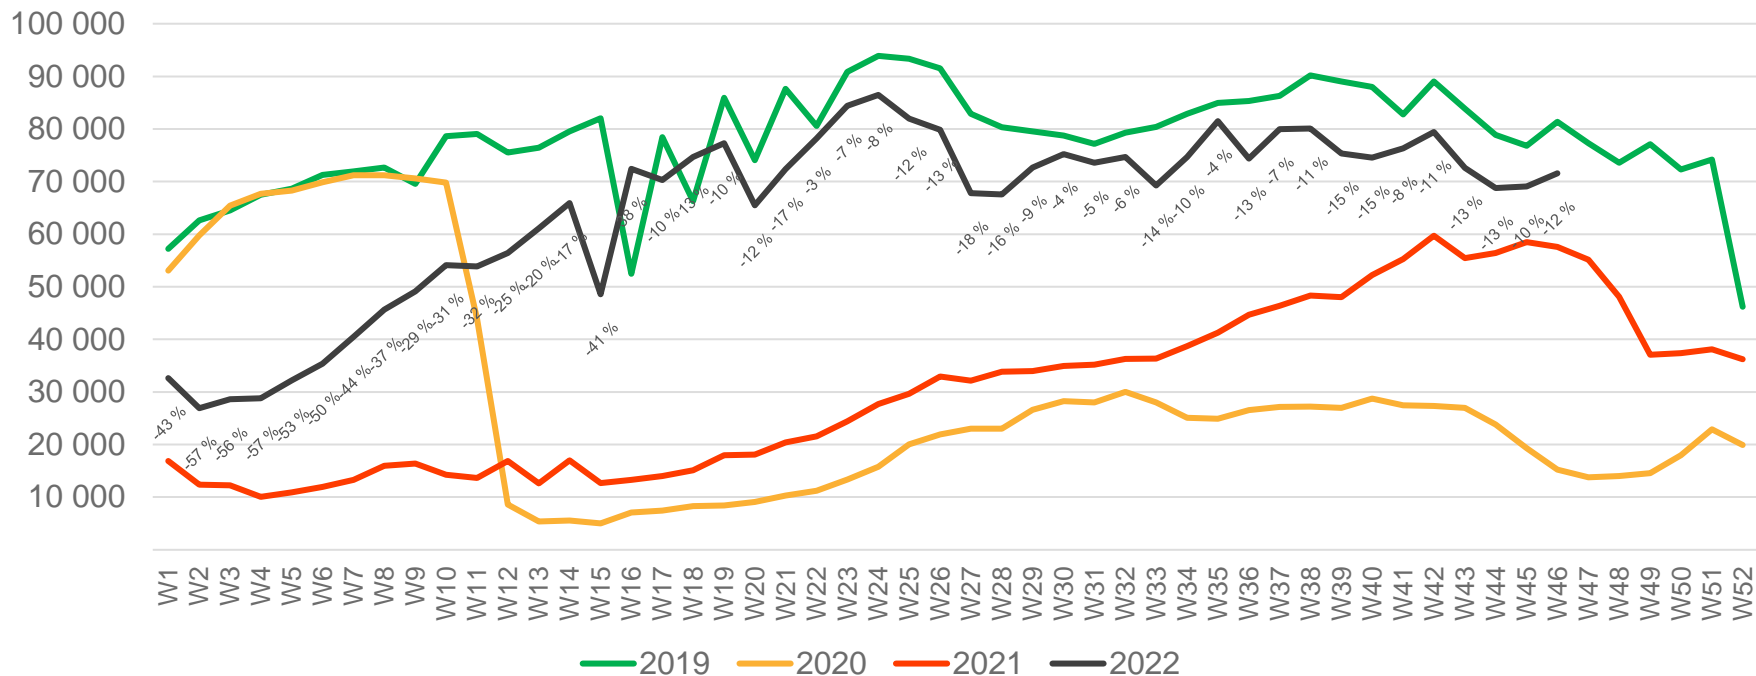

Passengers BGO total per day, week 46

The deviation is measured towards 2019.

Passengers BGO total per week

* Week 1 2019 is 31/12-18 – 6/1-19. Week 1 2020 is 30/12-19 – 5/1-20. Week 52 2021 is 27/12-21 – 2/1-22.

Passengers BGO international per week

* Week 1 2019 is 31/12-18 – 6/1-19. Week 1 2020 is 30/12-19 – 5/1-20. Week 52 2021 is 27/12-21 – 2/1-22.

Passengers BGO domestic per week

* Week 1 2019 is 31/12-18 – 6/1-19. Week 1 2020 is 30/12-19 – 5/1-20. Week 52 2021 is 27/12-21 – 2/1-22.

Passengers SVG total per day, week 46

The deviation is measured towards 2019.

Passengers SVG total per week

* Week 1 2019 is 31/12-18 – 6/1-19. Week 1 2020 is 30/12-19 – 5/1-20. Week 52 2021 is 27/12-21 – 2/1-22.

Passengers SVG international per week

* Week 1 2019 is 31/12-18 – 6/1-19. Week 1 2020 is 30/12-19 – 5/1-20. Week 52 2021 is 27/12-21 – 2/1-22.

Passengers SVG domestic per week

* Week 1 2019 is 31/12-18 – 6/1-19. Week 1 2020 is 30/12-19 – 5/1-20. Week 52 2021 is 27/12-21 – 2/1-22.