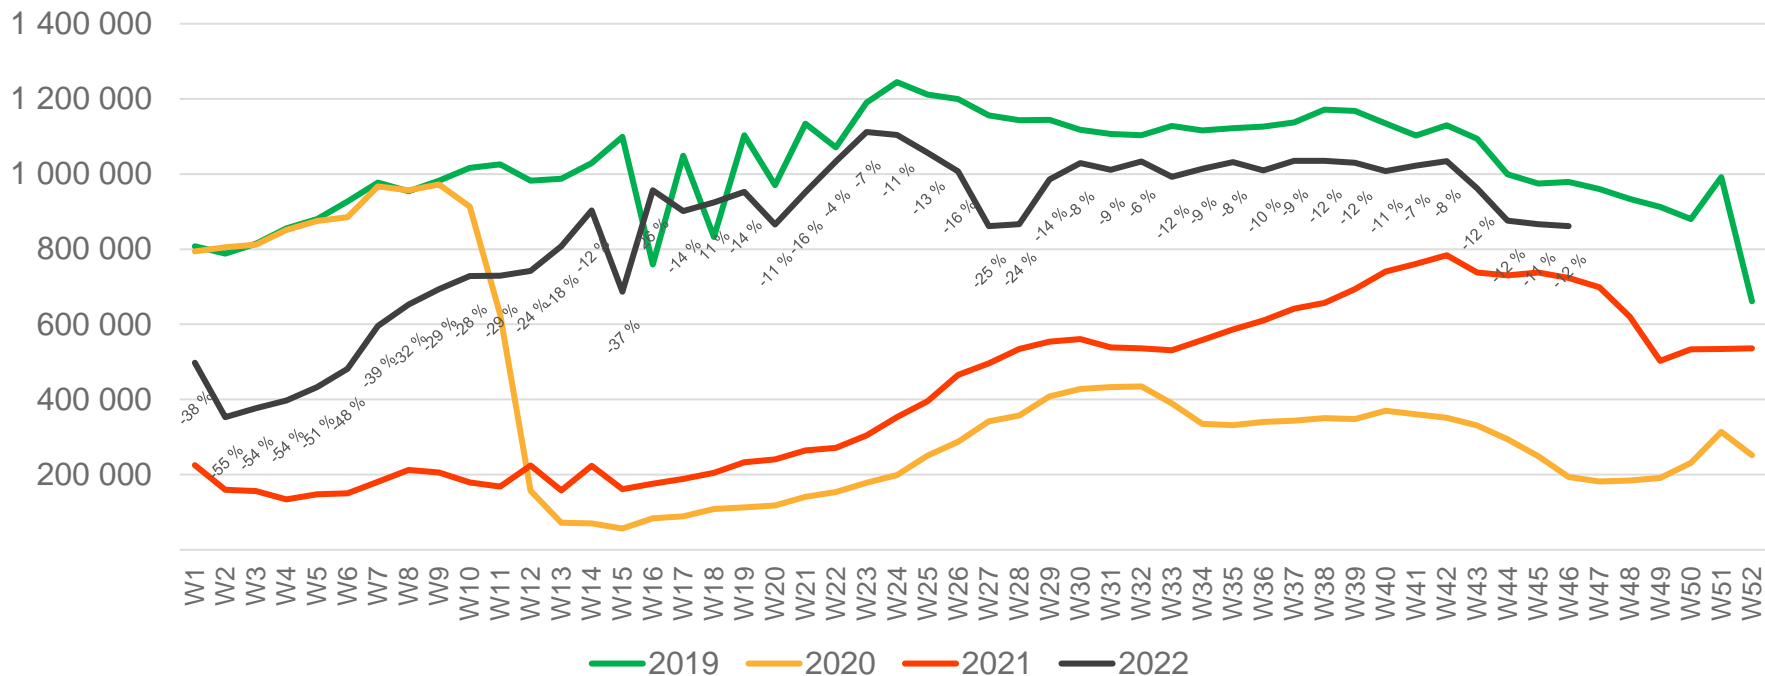

Passenger numbers per week

Preliminary figures

- The figures for the previous week are preliminary. It takes some time for all passenger numbers to be reported, so the figures for the previous week may be 1-2% lower than the final figures.
- The figures are taken from Avinor's traffic database.
- Week 1 2019 include numbers from 2018 (31/12 2018)
Week 1 2020 include numbers from 2019 (30-31/12 2019)
Week 52 2021 include numbers from 2022 (1-2/1 2022)

Top 10 airports, total week 46

Airport	2019	2020	2021	2022	2022 vs. 2019		2022 vs. 2021	
					Change	Change %	Change	Change %
Oslo/Gardermoen	501 656	68 600	345 225	424 315	-77 341	-15 %	79 090	23 %
Bergen/Flesland	117 090	28 328	96 084	110 242	-6 848	-6 %	14 158	15 %
Trondheim/Værnes	86 561	20 644	68 868	80 496	-6 065	-7 %	11 628	17 %
Stavanger/Sola	81 356	15 230	57 587	71 546	-9 810	-12 %	13 959	24 %
Tromsø/Langnes	43 217	15 381	38 065	42 410	-807	-2 %	4 345	11 %
Bodø	31 855	9 986	27 807	30 570	-1 285	-4 %	2 763	10 %
Ålesund/Vigra	21 900	4 641	16 252	18 108	-3 792	-17 %	1 856	11 %
Kristiansand/Kjevik	20 109	3 810	11 974	14 426	-5 683	-28 %	2 452	20 %
Harstad/Narvik/Evenes	12 639	3 502	11 385	12 570	-69	-1 %	1 185	10 %
Bardufoss	4 750	1 408	2 753	3 872	-878	-18 %	1 119	41 %

Passengers Avinor total per day, week 46

The deviation is measured towards 2019.

Passengers Avinor total per week

* Week 1 2019 is 31/12-18 – 6/1-19. Week 1 2020 is 30/12-19 – 5/1-20. Week 52 2021 is 27/12-21 – 2/1-22.

Passengers Avinor international per week

* Week 1 2019 is 31/12-18 – 6/1-19. Week 1 2020 is 30/12-19 – 5/1-20. Week 52 2021 is 27/12-21 – 2/1-22.

Passengers Avinor domestic per week

* Week 1 2019 is 31/12-18 – 6/1-19. Week 1 2020 is 30/12-19 – 5/1-20. Week 52 2021 is 27/12-21 – 2/1-22.