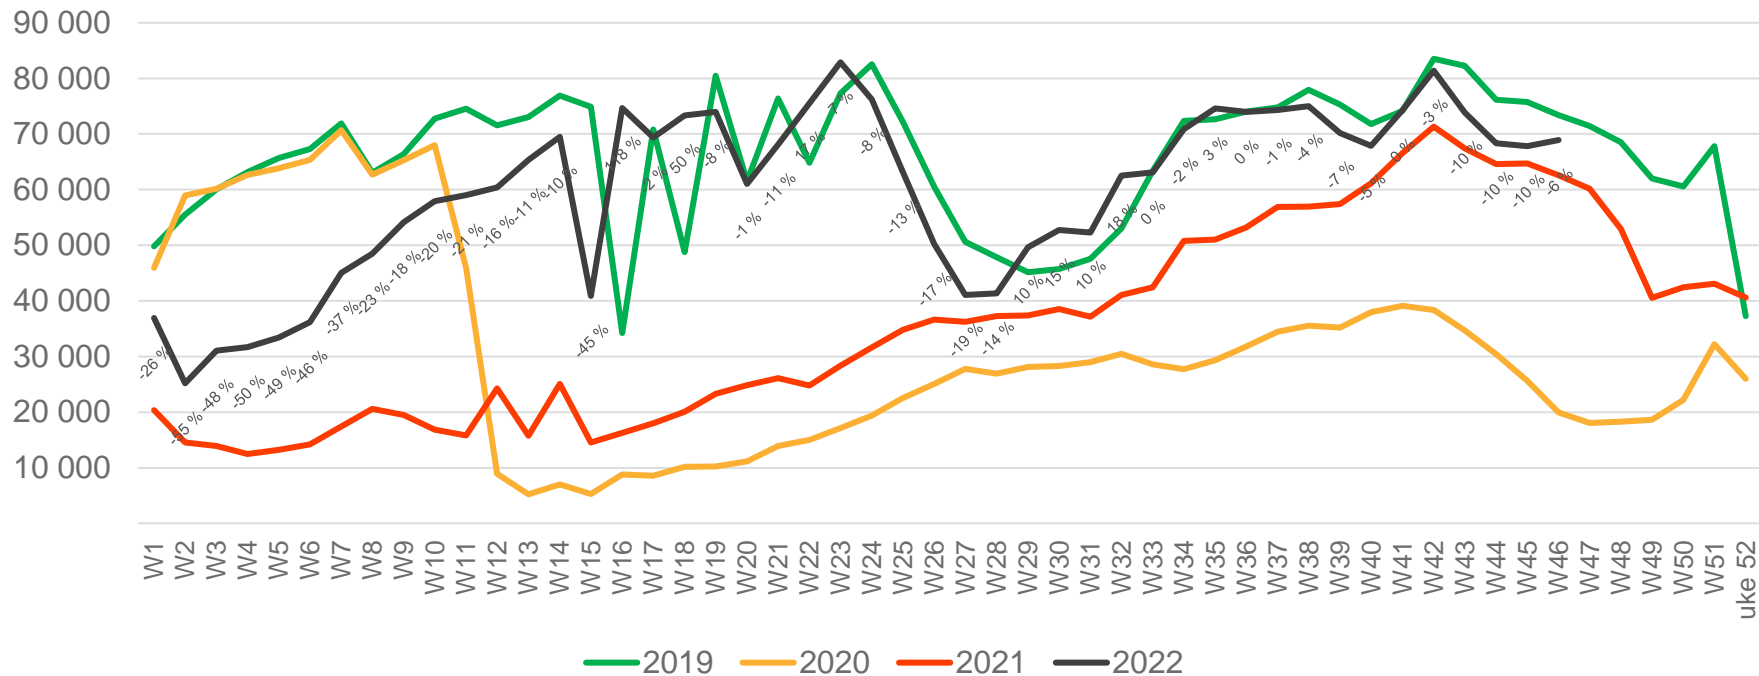

Passengers SVG total per day, week 46

The deviation is measured towards 2019.

Passengers SVG total per week

* Week 1 2019 is 31/12-18 – 6/1-19. Week 1 2020 is 30/12-19 – 5/1-20. Week 52 2021 is 27/12-21 – 2/1-22.

Passengers SVG international per week

* Week 1 2019 is 31/12-18 – 6/1-19. Week 1 2020 is 30/12-19 – 5/1-20. Week 52 2021 is 27/12-21 – 2/1-22.

Passengers SVG domestic per week

* Week 1 2019 is 31/12-18 – 6/1-19. Week 1 2020 is 30/12-19 – 5/1-20. Week 52 2021 is 27/12-21 – 2/1-22.

Passengers TRD total per day, week 46

The deviation is measured towards 2019.

Passengers TRD total per week

* Week 1 2019 is 31/12-18 – 6/1-19. Week 1 2020 is 30/12-19 – 5/1-20. Week 52 2021 is 27/12-21 – 2/1-22.

Passengers TRD international per week

* Week 1 2019 is 31/12-18 – 6/1-19. Week 1 2020 is 30/12-19 – 5/1-20. Week 52 2021 is 27/12-21 – 2/1-22.

Passengers TRD domestic per week

* Week 1 2019 is 31/12-18 – 6/1-19. Week 1 2020 is 30/12-19 – 5/1-20. Week 52 2021 is 27/12-21 – 2/1-22.