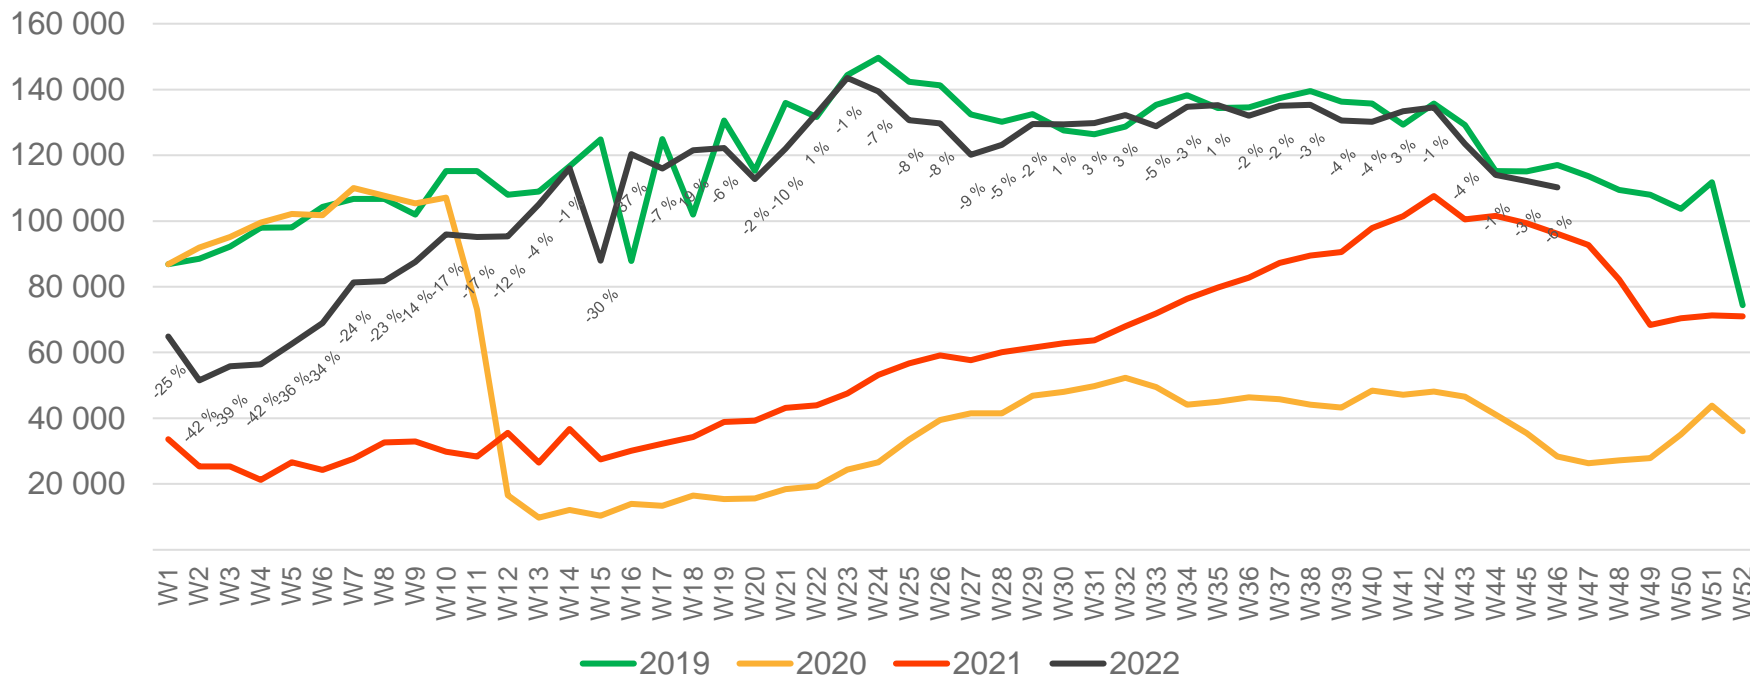

Passengers OSL total per day, week 46

The deviation is measured towards 2019.

Passengers OSL total per week

* Week 1 2019 is 31/12-18 – 6/1-19. Week 1 2020 is 30/12-19 – 5/1-20. Week 52 2021 is 27/12-21 – 2/1-22.

Passengers OSL international per week

* Week 1 2019 is 31/12-18 – 6/1-19. Week 1 2020 is 30/12-19 – 5/1-20. Week 52 2021 is 27/12-21 – 2/1-22.

Passengers OSL domestic per week

* Week 1 2019 is 31/12-18 – 6/1-19. Week 1 2020 is 30/12-19 – 5/1-20. Week 52 2021 is 27/12-21 – 2/1-22.

Passengers BGO total per day, week 46

The deviation is measured towards 2019.

Passengers BGO total per week

* Week 1 2019 is 31/12-18 – 6/1-19. Week 1 2020 is 30/12-19 – 5/1-20. Week 52 2021 is 27/12-21 – 2/1-22.

Passengers BGO international per week

* Week 1 2019 is 31/12-18 – 6/1-19. Week 1 2020 is 30/12-19 – 5/1-20. Week 52 2021 is 27/12-21 – 2/1-22.

Passengers BGO domestic per week

* Week 1 2019 is 31/12-18 – 6/1-19. Week 1 2020 is 30/12-19 – 5/1-20. Week 52 2021 is 27/12-21 – 2/1-22.