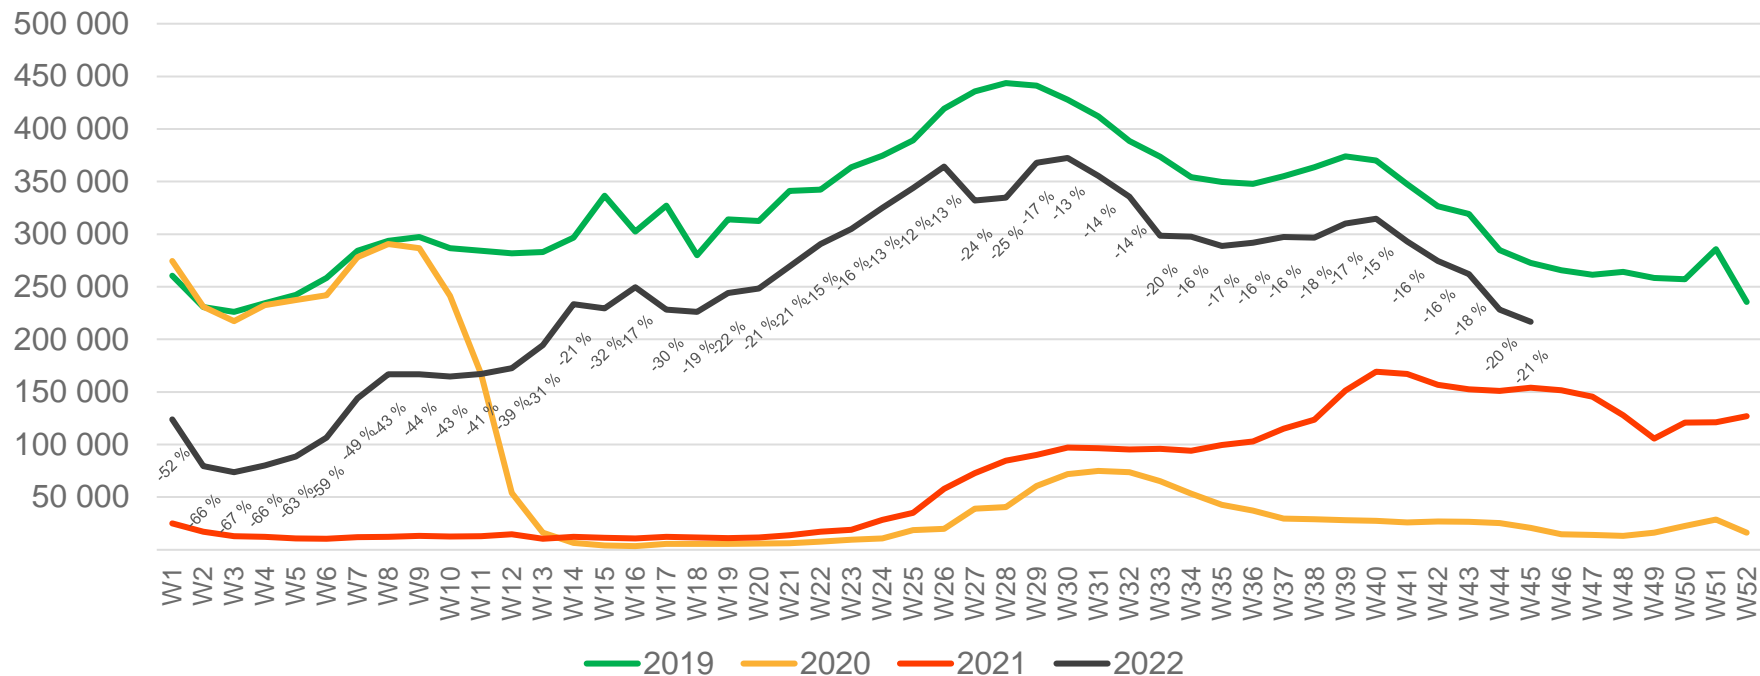

# Passengers Avinor domestic per week

\* Week 1 2019 is 31/12-18 – 6/1-19. Week 1 2020 is 30/12-19 – 5/1-20. Week 52 2021 is 27/12-21 – 2/1-22.

# Passengers OSL total per day, week 45

The deviation is measured towards 2019.

# Passengers OSL total per week

\* Week 1 2019 is 31/12-18 – 6/1-19. Week 1 2020 is 30/12-19 – 5/1-20. Week 52 2021 is 27/12-21 – 2/1-22.

# Passengers OSL international per week

\* Week 1 2019 is 31/12-18 – 6/1-19. Week 1 2020 is 30/12-19 – 5/1-20. Week 52 2021 is 27/12-21 – 2/1-22.