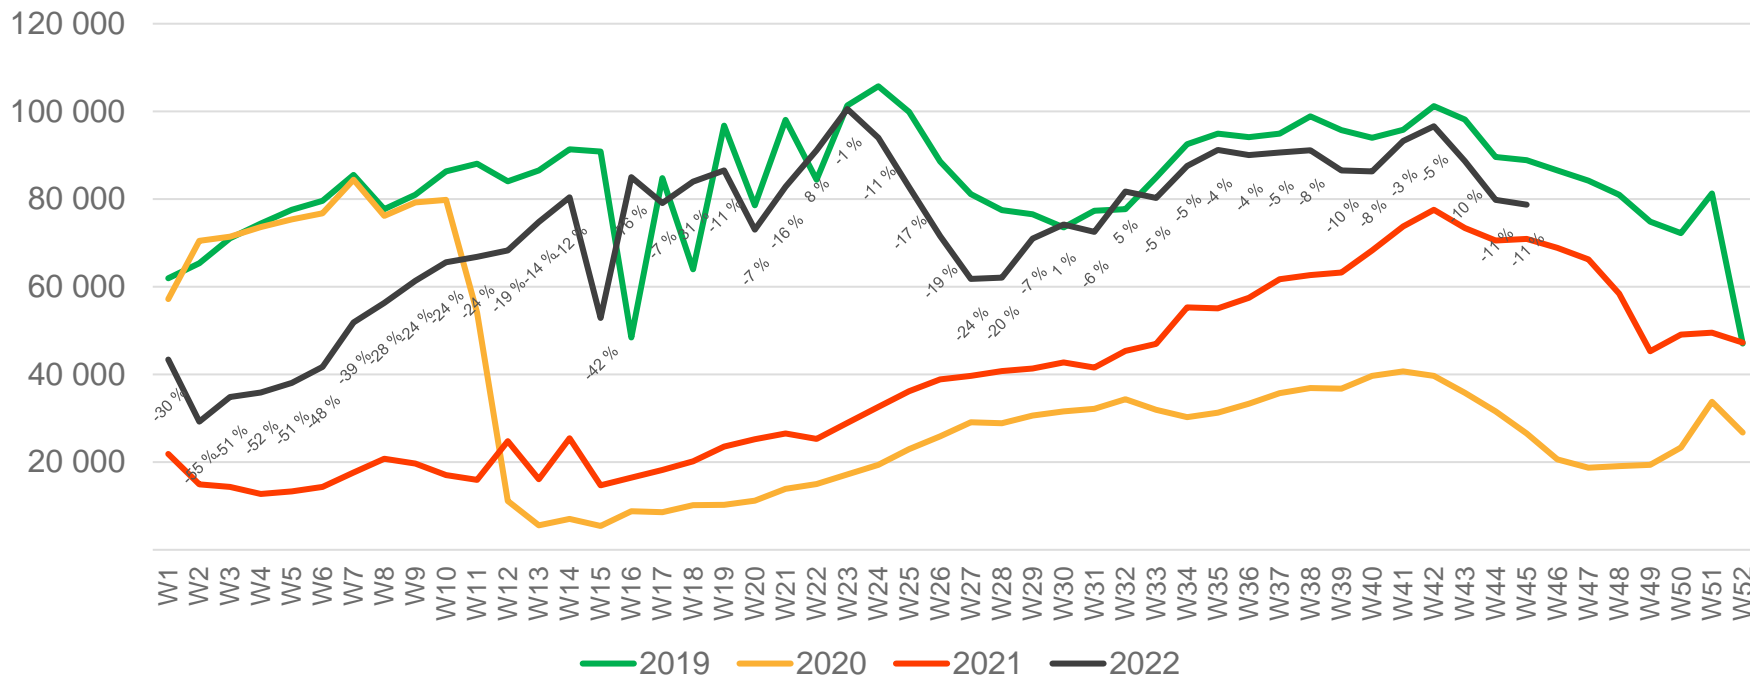

Passengers TRD total per week

* Week 1 2019 is 31/12-18 – 6/1-19. Week 1 2020 is 30/12-19 – 5/1-20. Week 52 2021 is 27/12-21 – 2/1-22.