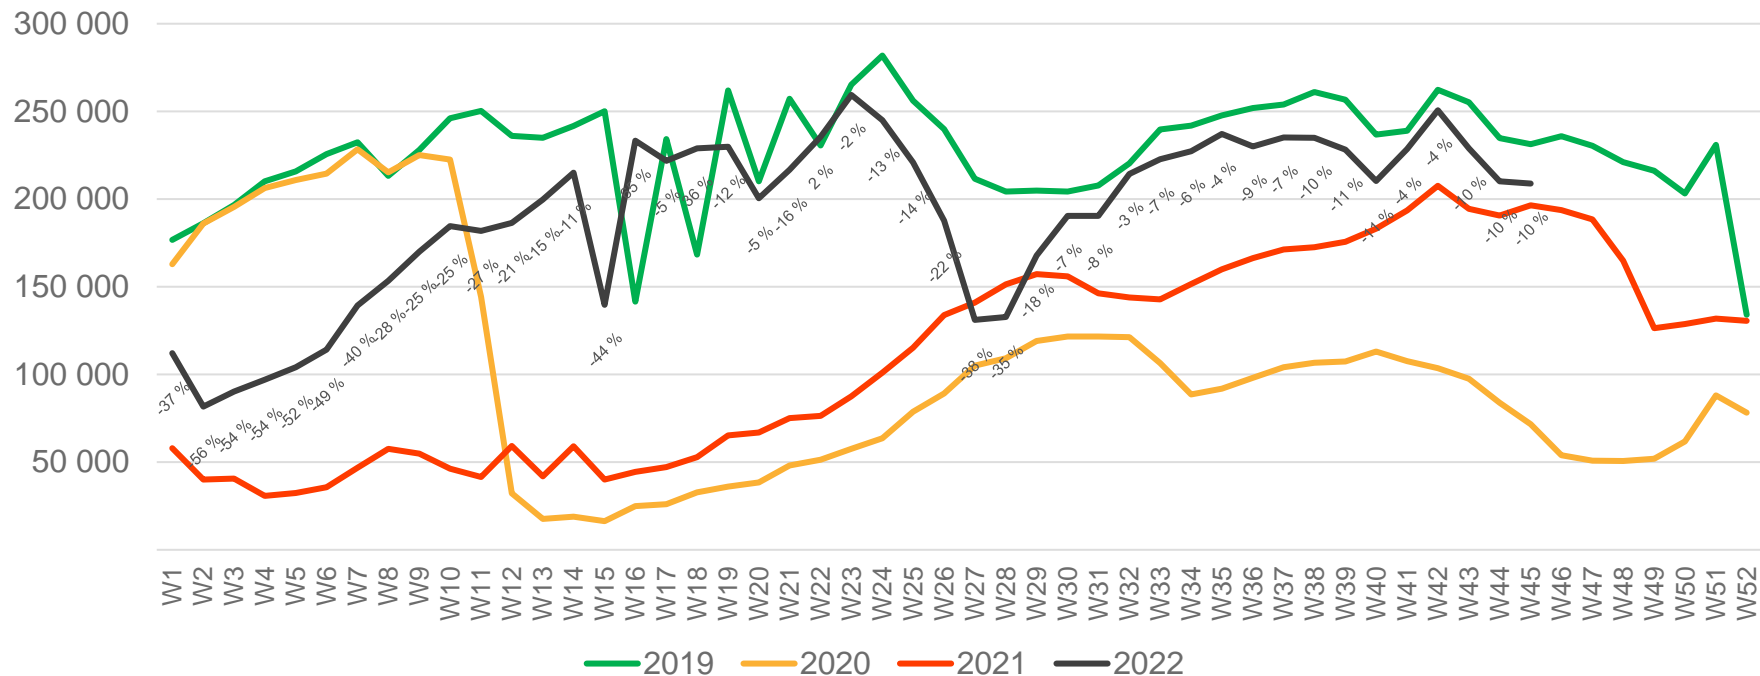

# Passengers OSL total per day, week 45

The deviation is measured towards 2019.

# Passengers OSL total per week

\* Week 1 2019 is 31/12-18 – 6/1-19. Week 1 2020 is 30/12-19 – 5/1-20. Week 52 2021 is 27/12-21 – 2/1-22.

# Passengers OSL international per week

\* Week 1 2019 is 31/12-18 – 6/1-19. Week 1 2020 is 30/12-19 – 5/1-20. Week 52 2021 is 27/12-21 – 2/1-22.

# Passengers OSL domestic per week

\* Week 1 2019 is 31/12-18 – 6/1-19. Week 1 2020 is 30/12-19 – 5/1-20. Week 52 2021 is 27/12-21 – 2/1-22.