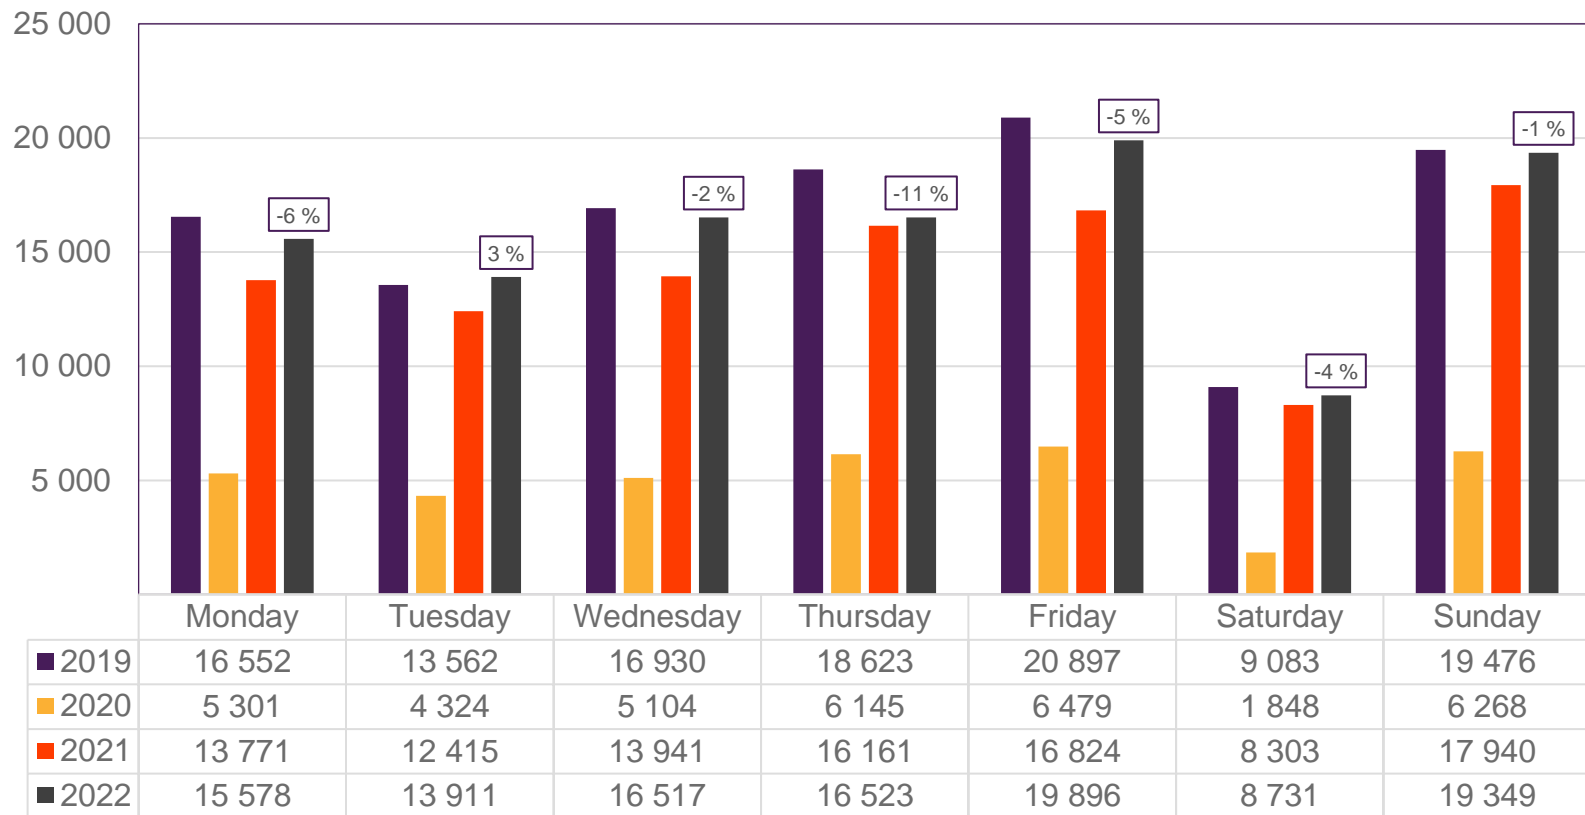

Passengers BGO total per day, week 45

The deviation is measured towards 2019.