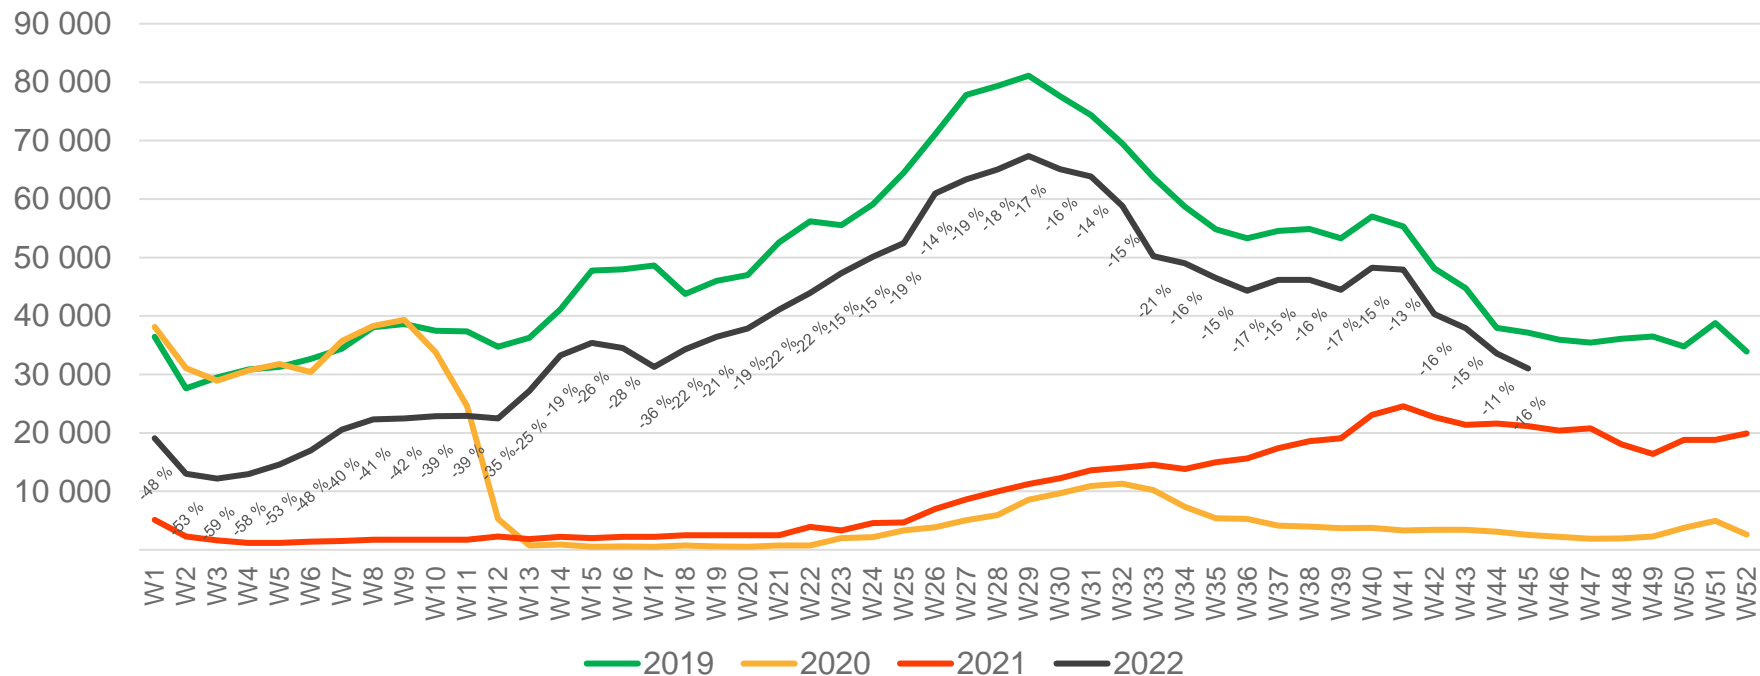

# Passengers OSL domestic per week

\* Week 1 2019 is 31/12-18 – 6/1-19. Week 1 2020 is 30/12-19 – 5/1-20. Week 52 2021 is 27/12-21 – 2/1-22.

# Passengers BGO total per day, week 45

The deviation is measured towards 2019.

# Passengers BGO total per week

\* Week 1 2019 is 31/12-18 – 6/1-19. Week 1 2020 is 30/12-19 – 5/1-20. Week 52 2021 is 27/12-21 – 2/1-22.

# Passengers BGO international per week

\* Week 1 2019 is 31/12-18 – 6/1-19. Week 1 2020 is 30/12-19 – 5/1-20. Week 52 2021 is 27/12-21 – 2/1-22.