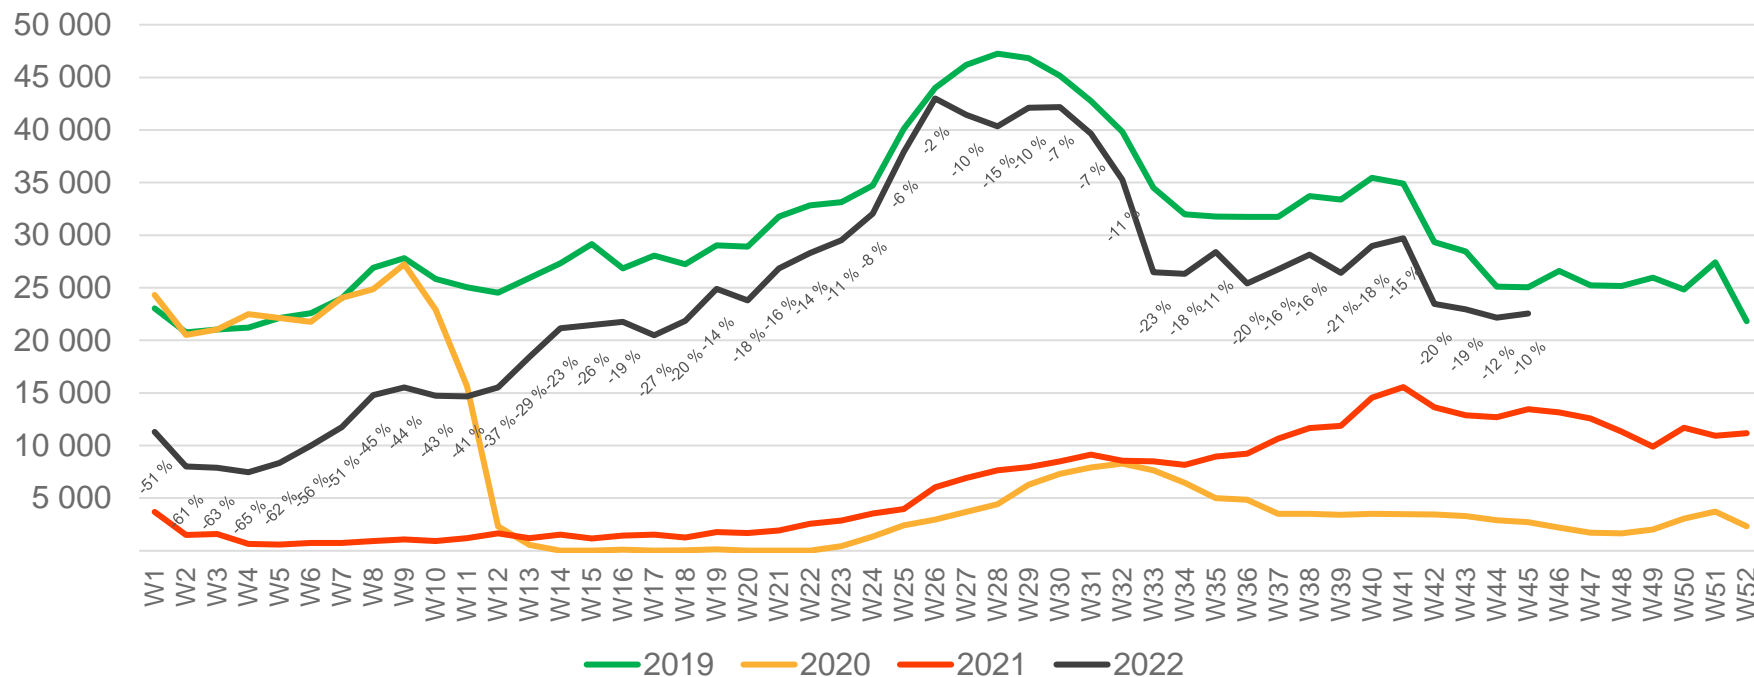

# Passengers BGO domestic per week

\* Week 1 2019 is 31/12-18 – 6/1-19. Week 1 2020 is 30/12-19 – 5/1-20. Week 52 2021 is 27/12-21 – 2/1-22.

# Passengers SVG total per day, week 45

The deviation is measured towards 2019.

# Passengers SVG total per week

\* Week 1 2019 is 31/12-18 – 6/1-19. Week 1 2020 is 30/12-19 – 5/1-20. Week 52 2021 is 27/12-21 – 2/1-22.

# Passengers SVG international per week

\* Week 1 2019 is 31/12-18 – 6/1-19. Week 1 2020 is 30/12-19 – 5/1-20. Week 52 2021 is 27/12-21 – 2/1-22.