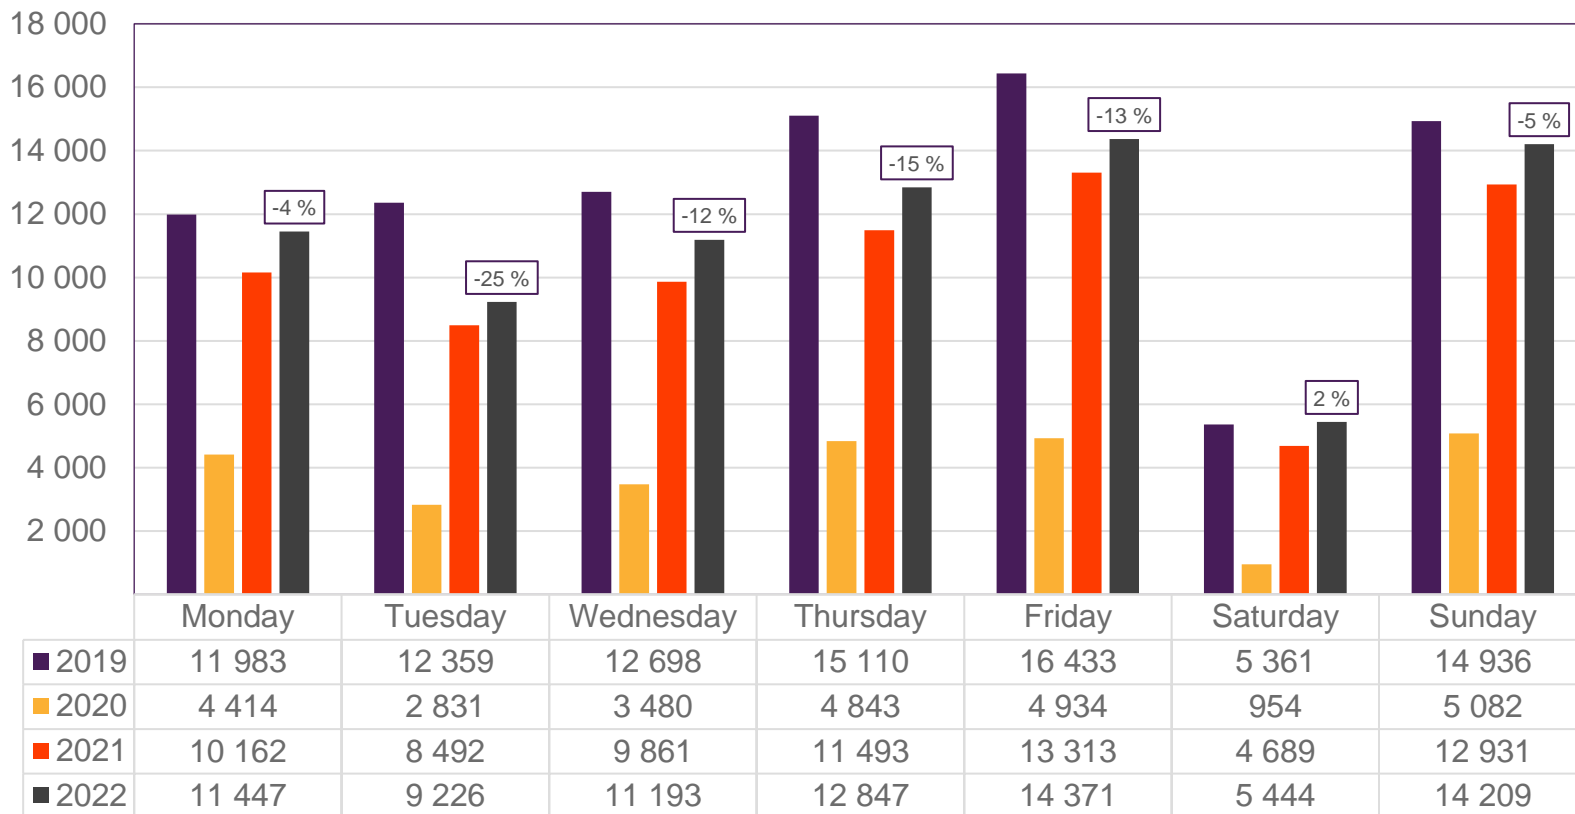

Passengers TRD total per day, week 45

The deviation is measured towards 2019.