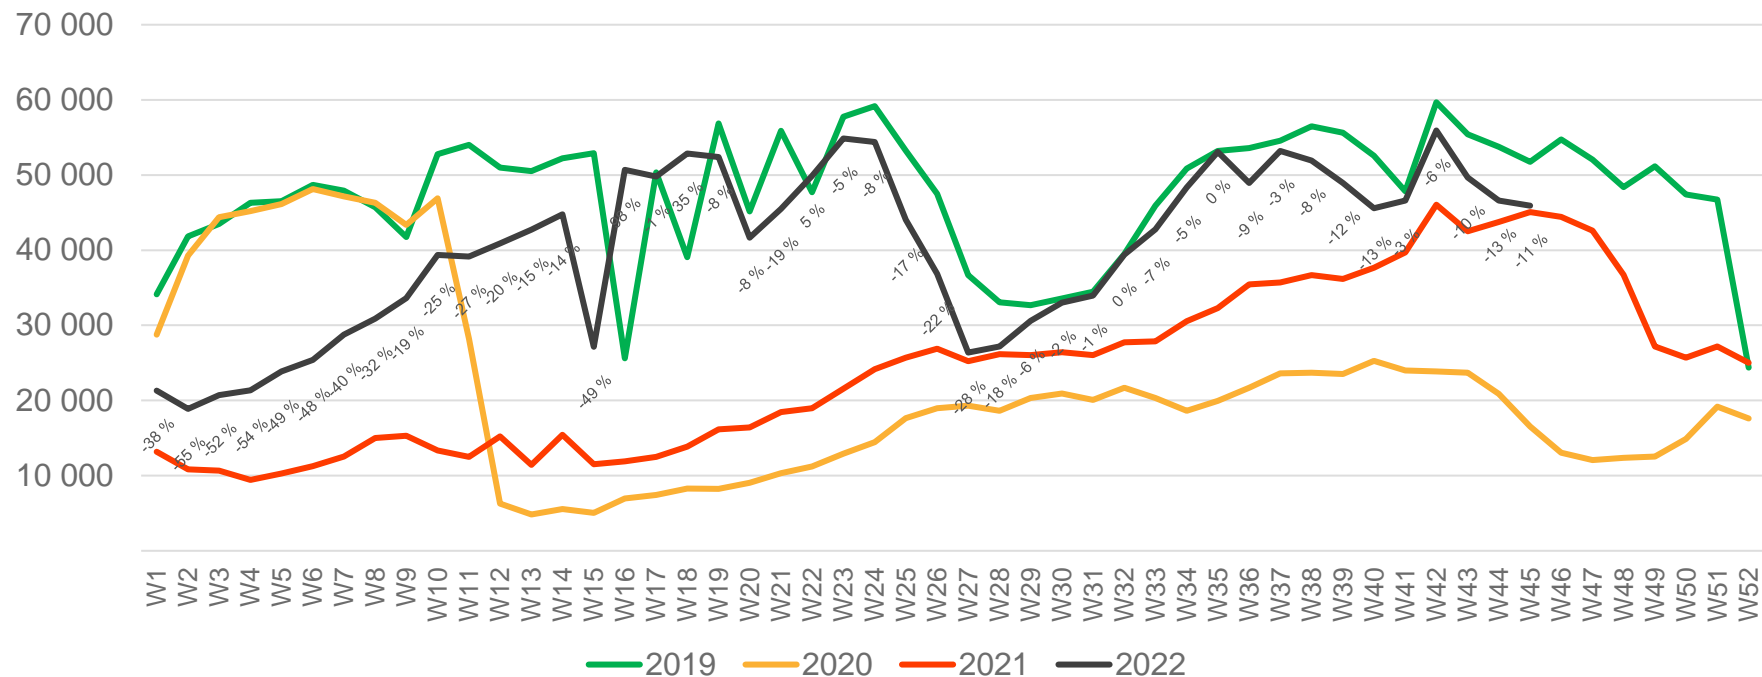

# Passengers SVG total per day, week 45

The deviation is measured towards 2019.

# Passengers SVG total per week

\* Week 1 2019 is 31/12-18 – 6/1-19. Week 1 2020 is 30/12-19 – 5/1-20. Week 52 2021 is 27/12-21 – 2/1-22.

# Passengers SVG international per week

\* Week 1 2019 is 31/12-18 – 6/1-19. Week 1 2020 is 30/12-19 – 5/1-20. Week 52 2021 is 27/12-21 – 2/1-22.

# Passengers SVG domestic per week

\* Week 1 2019 is 31/12-18 – 6/1-19. Week 1 2020 is 30/12-19 – 5/1-20. Week 52 2021 is 27/12-21 – 2/1-22.