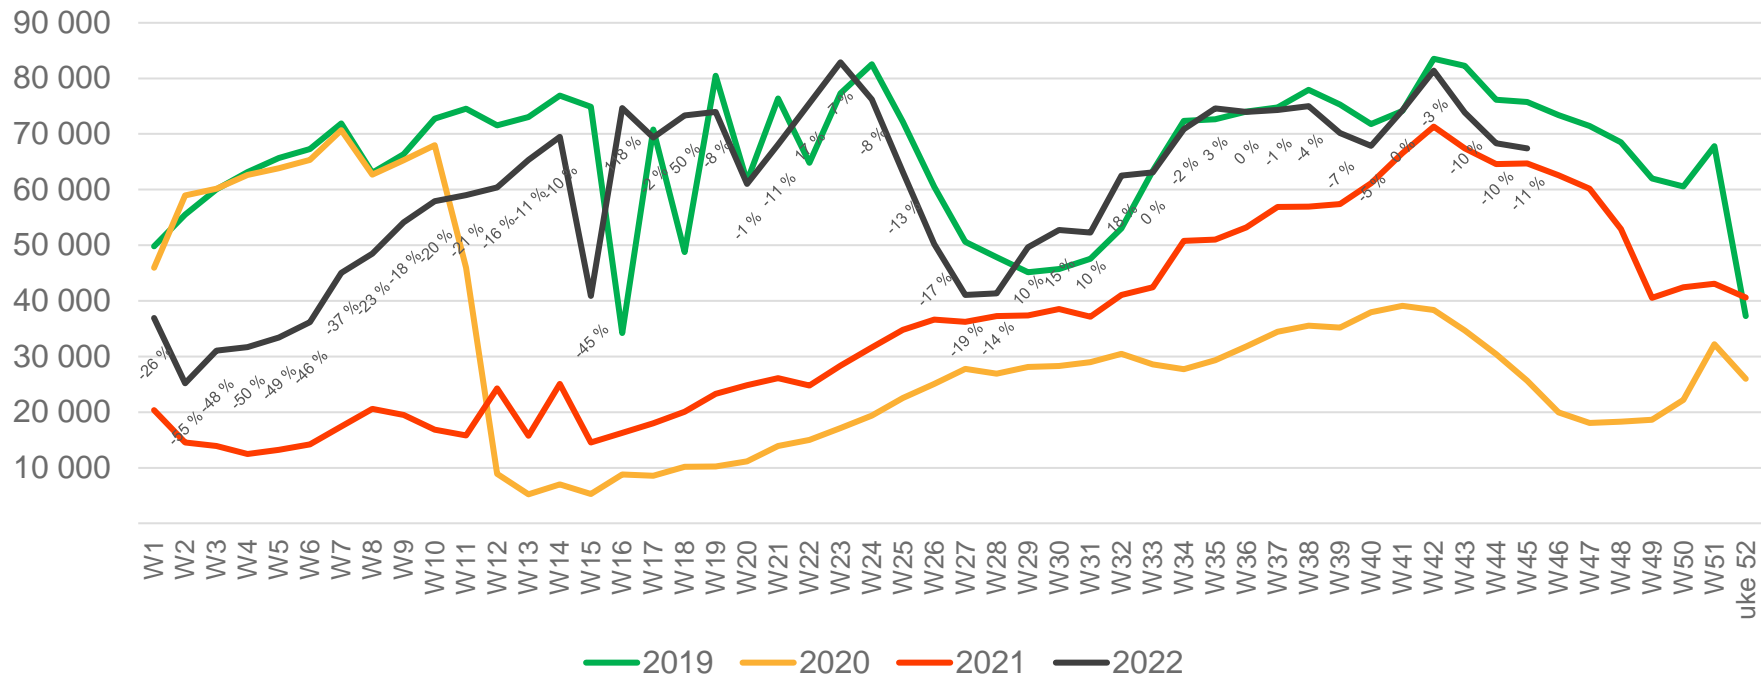

Passengers TRD domestic per week

* Week 1 2019 is 31/12-18 – 6/1-19. Week 1 2020 is 30/12-19 – 5/1-20. Week 52 2021 is 27/12-21 – 2/1-22.