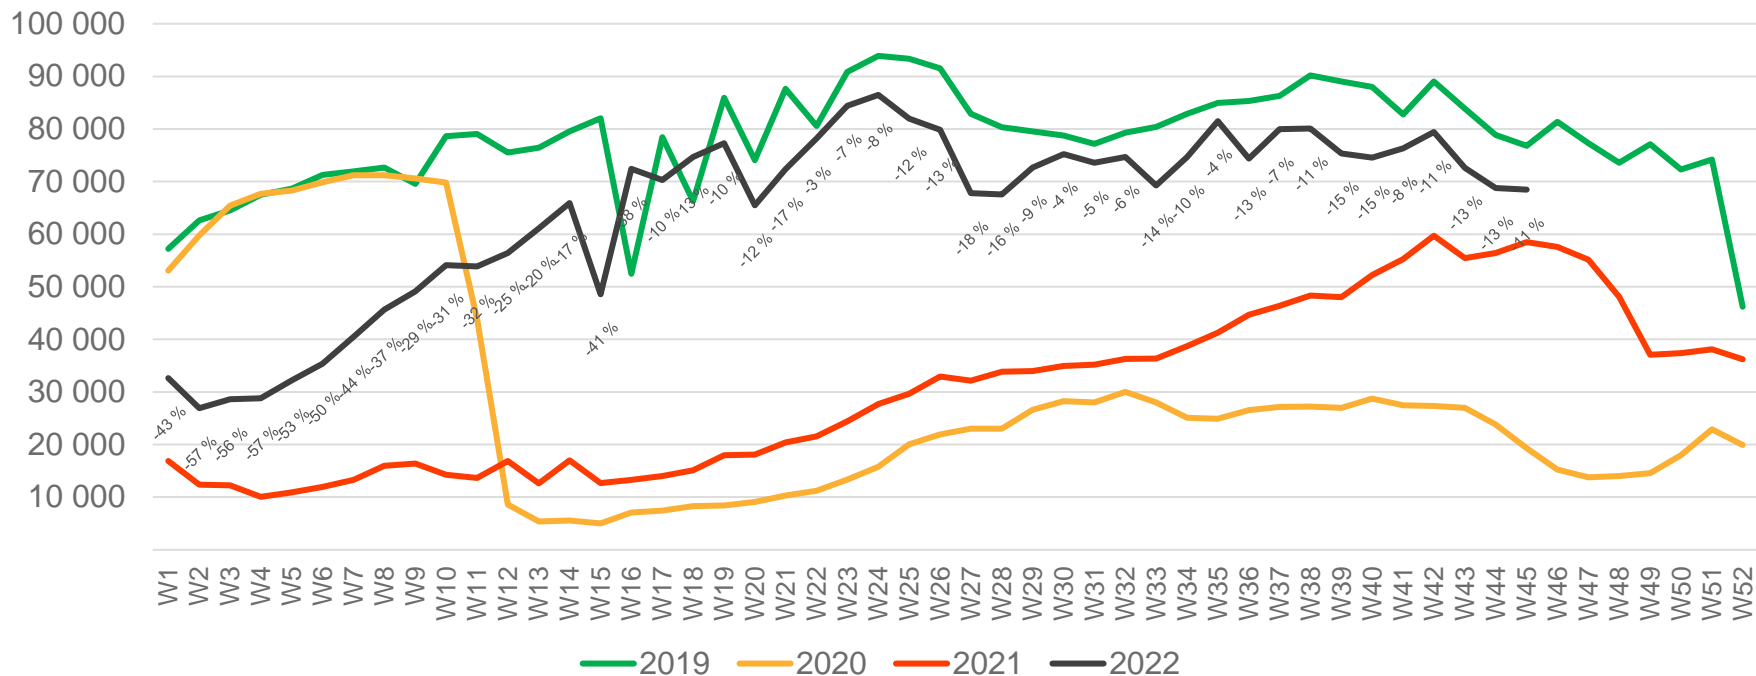

# Passengers BGO international per week

\* Week 1 2019 is 31/12-18 – 6/1-19. Week 1 2020 is 30/12-19 – 5/1-20. Week 52 2021 is 27/12-21 – 2/1-22.

# Passengers BGO domestic per week

\* Week 1 2019 is 31/12-18 – 6/1-19. Week 1 2020 is 30/12-19 – 5/1-20. Week 52 2021 is 27/12-21 – 2/1-22.

# Passengers SVG total per day, week 45

The deviation is measured towards 2019.

# Passengers SVG total per week

\* Week 1 2019 is 31/12-18 – 6/1-19. Week 1 2020 is 30/12-19 – 5/1-20. Week 52 2021 is 27/12-21 – 2/1-22.