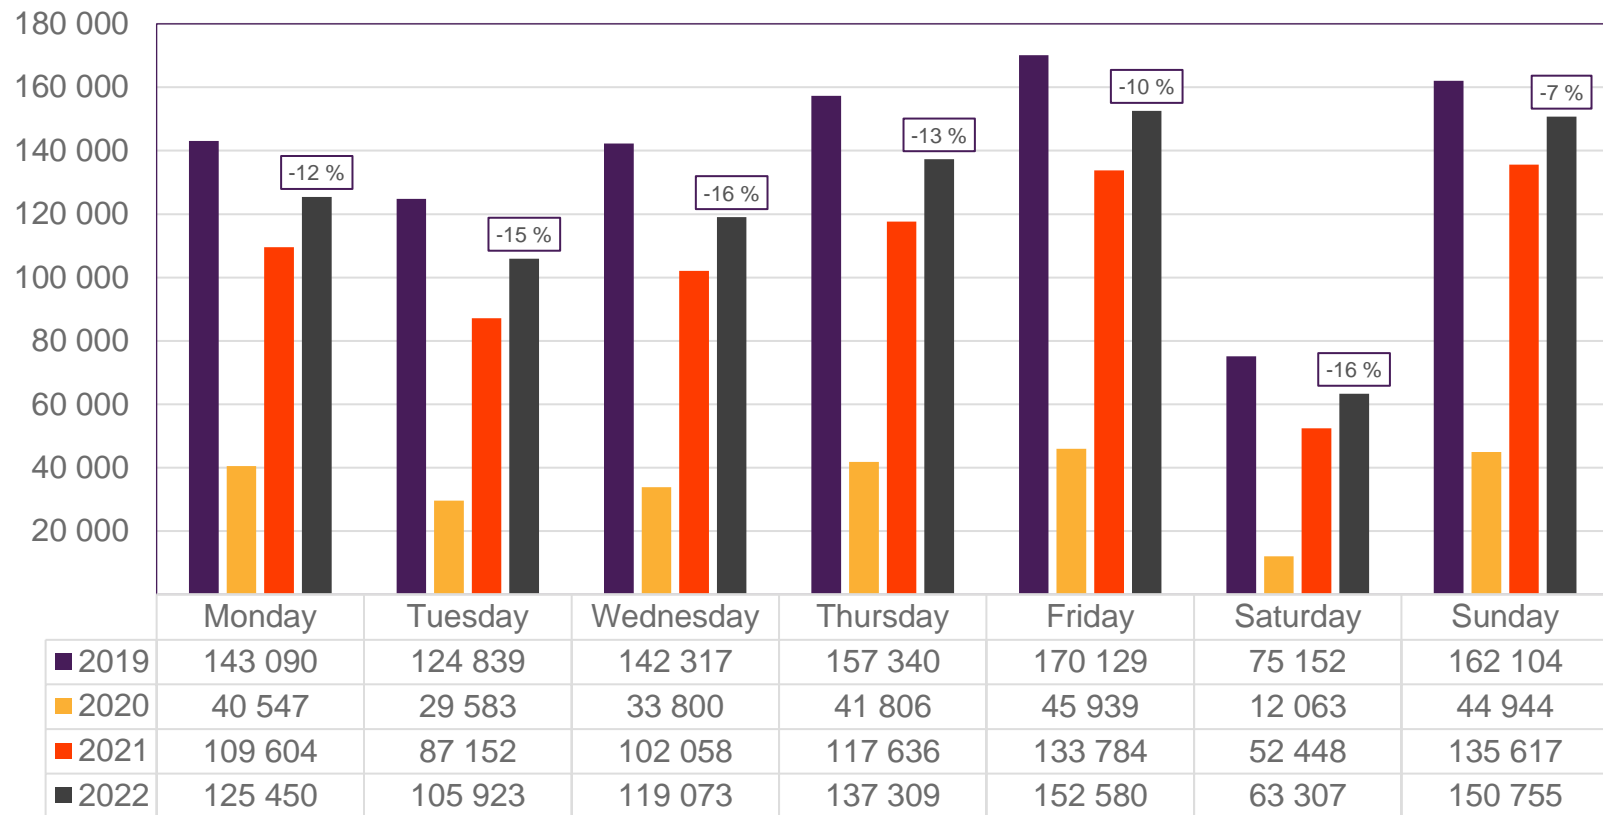

Passengers Avinor total per day, week 45

The deviation is measured towards 2019.