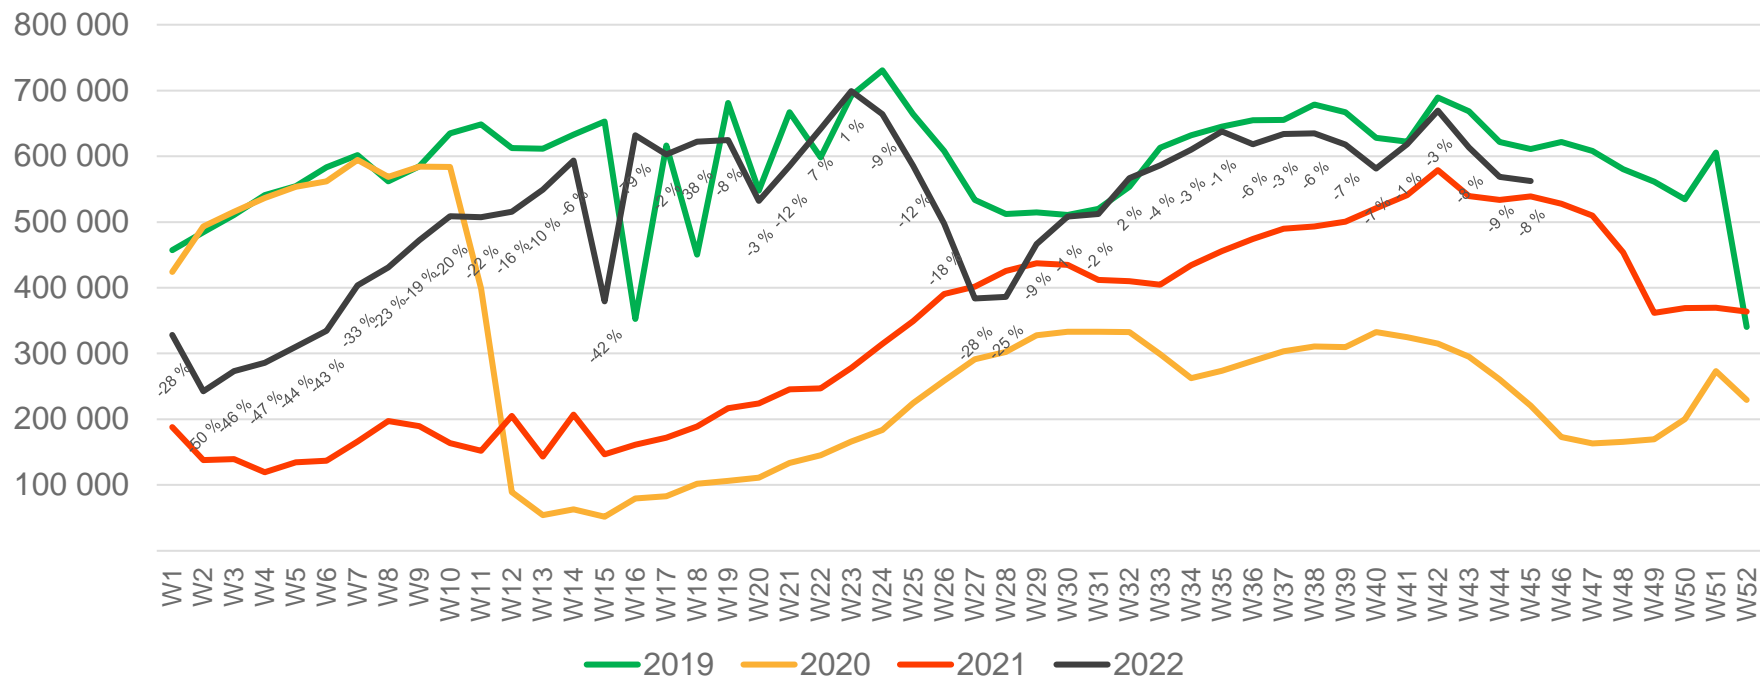

Passengers Avinor domestic per week

* Week 1 2019 is 31/12-18 – 6/1-19. Week 1 2020 is 30/12-19 – 5/1-20. Week 52 2021 is 27/12-21 – 2/1-22.