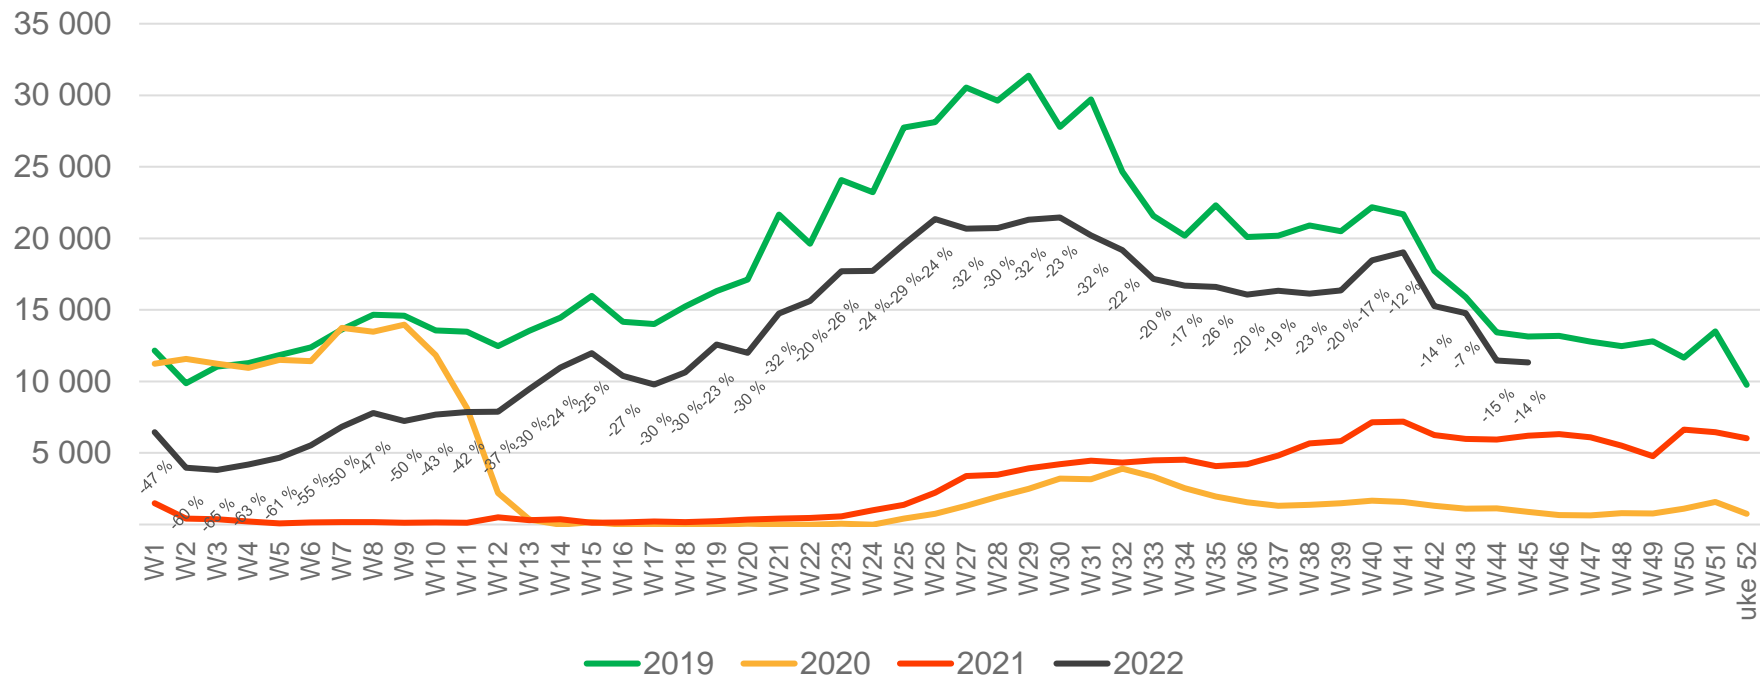

Passengers TRD international per week

* Week 1 2019 is 31/12-18 – 6/1-19. Week 1 2020 is 30/12-19 – 5/1-20. Week 52 2021 is 27/12-21 – 2/1-22.