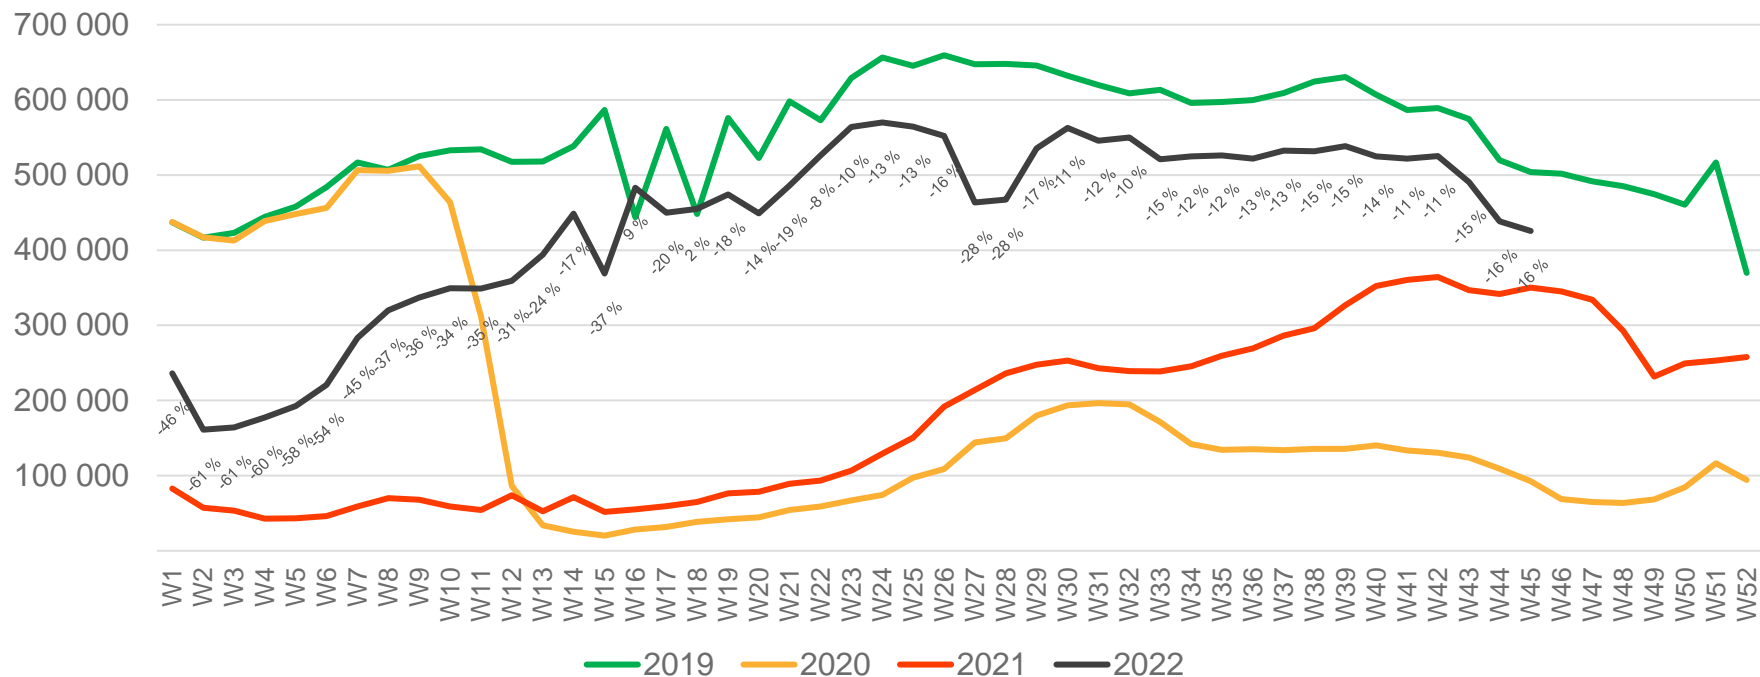

# Passengers Avinor international per week

\* Week 1 2019 is 31/12-18 – 6/1-19. Week 1 2020 is 30/12-19 – 5/1-20. Week 52 2021 is 27/12-21 – 2/1-22.

# Passengers Avinor domestic per week

\* Week 1 2019 is 31/12-18 – 6/1-19. Week 1 2020 is 30/12-19 – 5/1-20. Week 52 2021 is 27/12-21 – 2/1-22.

# Passengers OSL total per day, week 45

The deviation is measured towards 2019.

# Passengers OSL total per week

\* Week 1 2019 is 31/12-18 – 6/1-19. Week 1 2020 is 30/12-19 – 5/1-20. Week 52 2021 is 27/12-21 – 2/1-22.