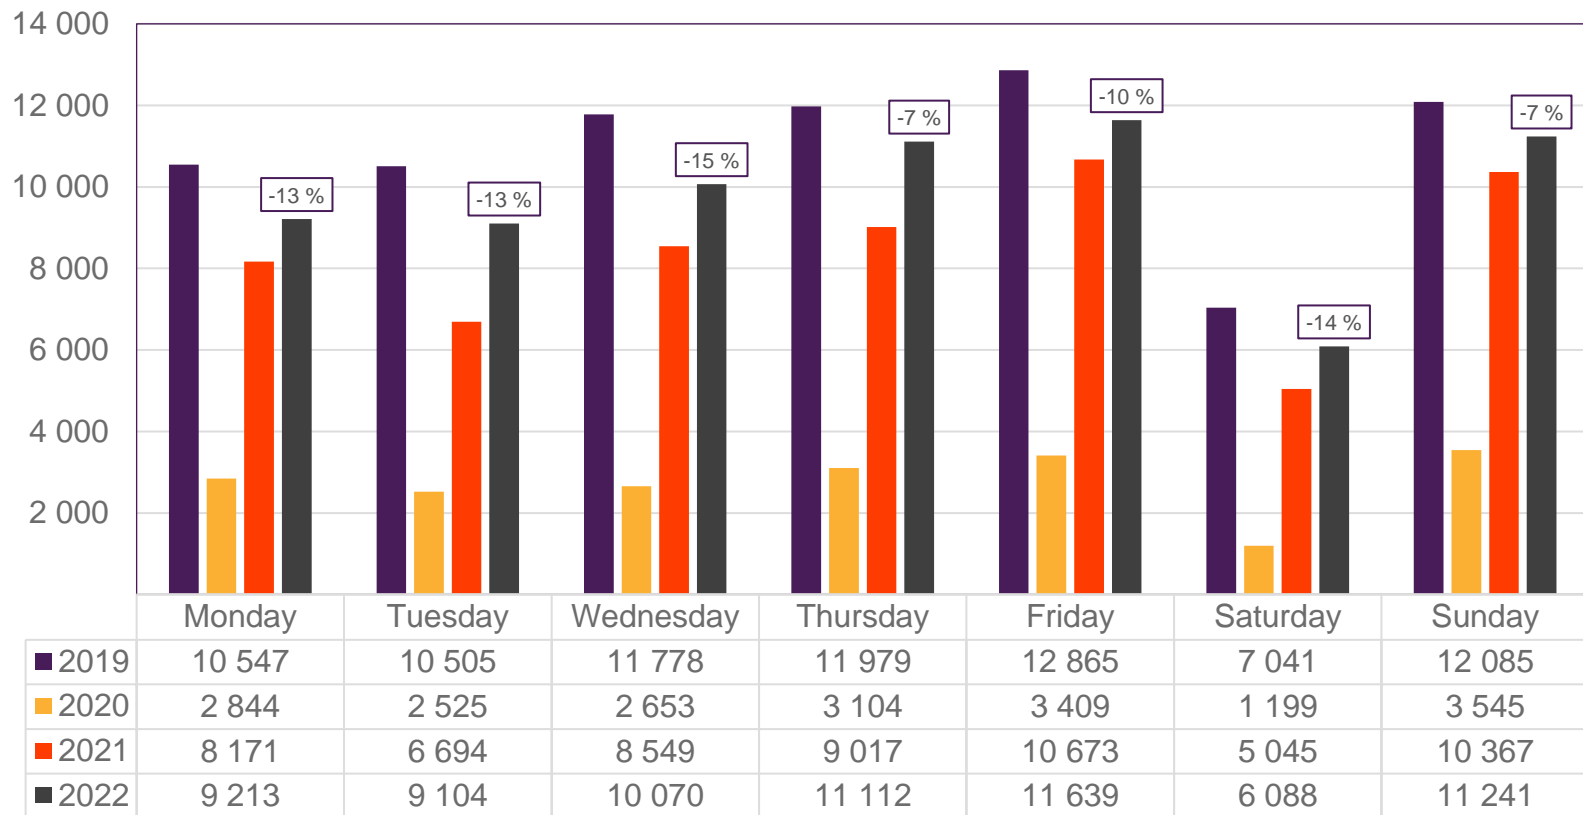

# Passengers BGO total per week

\* Week 1 2019 is 31/12-18 – 6/1-19. Week 1 2020 is 30/12-19 – 5/1-20. Week 52 2021 is 27/12-21 – 2/1-22.

# Passengers BGO international per week

\* Week 1 2019 is 31/12-18 – 6/1-19. Week 1 2020 is 30/12-19 – 5/1-20. Week 52 2021 is 27/12-21 – 2/1-22.

# Passengers BGO domestic per week

\* Week 1 2019 is 31/12-18 – 6/1-19. Week 1 2020 is 30/12-19 – 5/1-20. Week 52 2021 is 27/12-21 – 2/1-22.

# Passengers SVG total per day, week 45

The deviation is measured towards 2019.