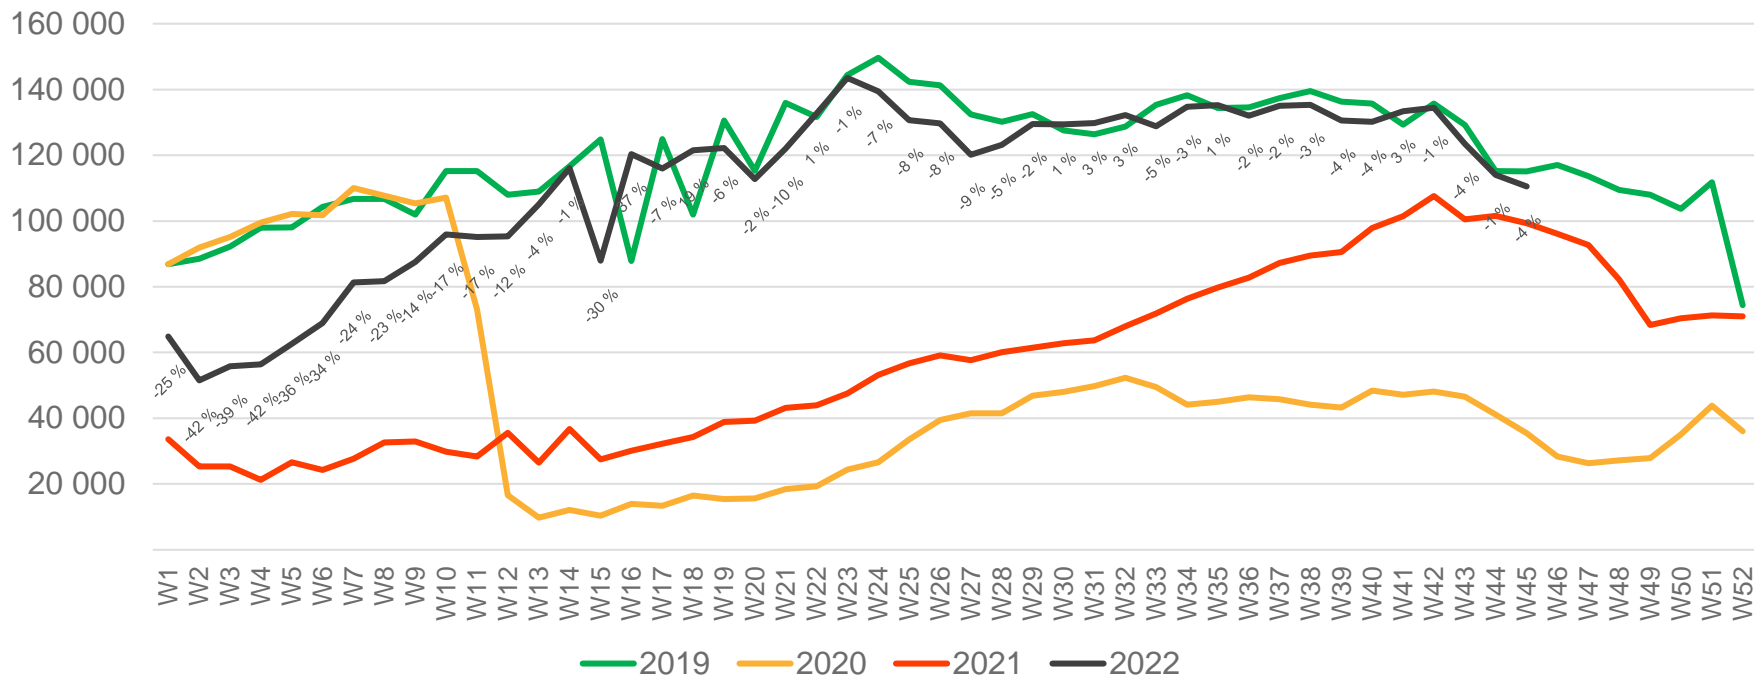

# Passengers OSL international per week

\* Week 1 2019 is 31/12-18 – 6/1-19. Week 1 2020 is 30/12-19 – 5/1-20. Week 52 2021 is 27/12-21 – 2/1-22.

# Passengers OSL domestic per week

\* Week 1 2019 is 31/12-18 – 6/1-19. Week 1 2020 is 30/12-19 – 5/1-20. Week 52 2021 is 27/12-21 – 2/1-22.

# Passengers BGO total per day, week 45

The deviation is measured towards 2019.

# Passengers BGO total per week

\* Week 1 2019 is 31/12-18 – 6/1-19. Week 1 2020 is 30/12-19 – 5/1-20. Week 52 2021 is 27/12-21 – 2/1-22.