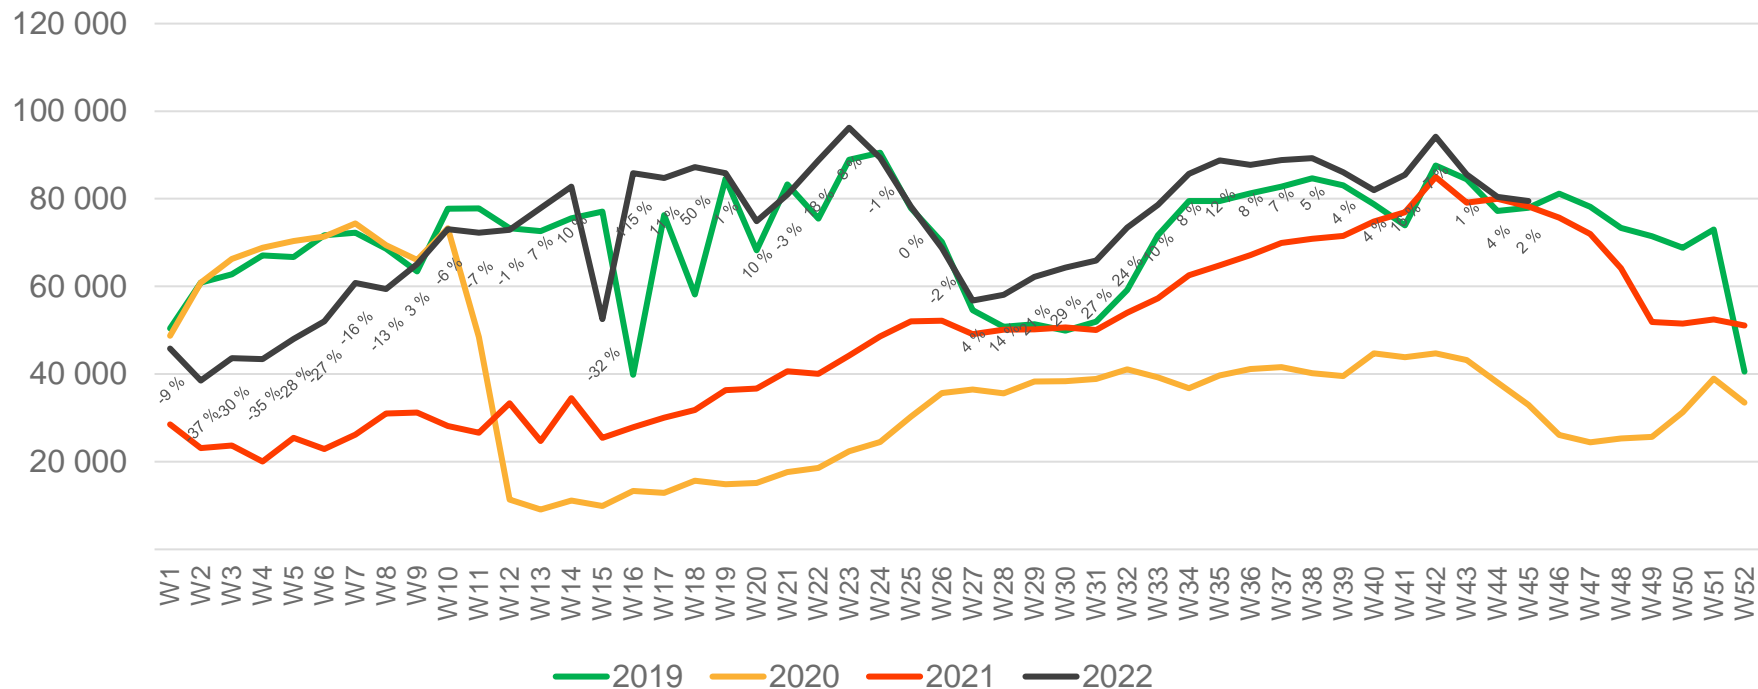

# Passengers BGO total per day, week 45

The deviation is measured towards 2019.

# Passengers BGO total per week

\* Week 1 2019 is 31/12-18 – 6/1-19. Week 1 2020 is 30/12-19 – 5/1-20. Week 52 2021 is 27/12-21 – 2/1-22.

# Passengers BGO international per week

\* Week 1 2019 is 31/12-18 – 6/1-19. Week 1 2020 is 30/12-19 – 5/1-20. Week 52 2021 is 27/12-21 – 2/1-22.

# Passengers BGO domestic per week

\* Week 1 2019 is 31/12-18 – 6/1-19. Week 1 2020 is 30/12-19 – 5/1-20. Week 52 2021 is 27/12-21 – 2/1-22.