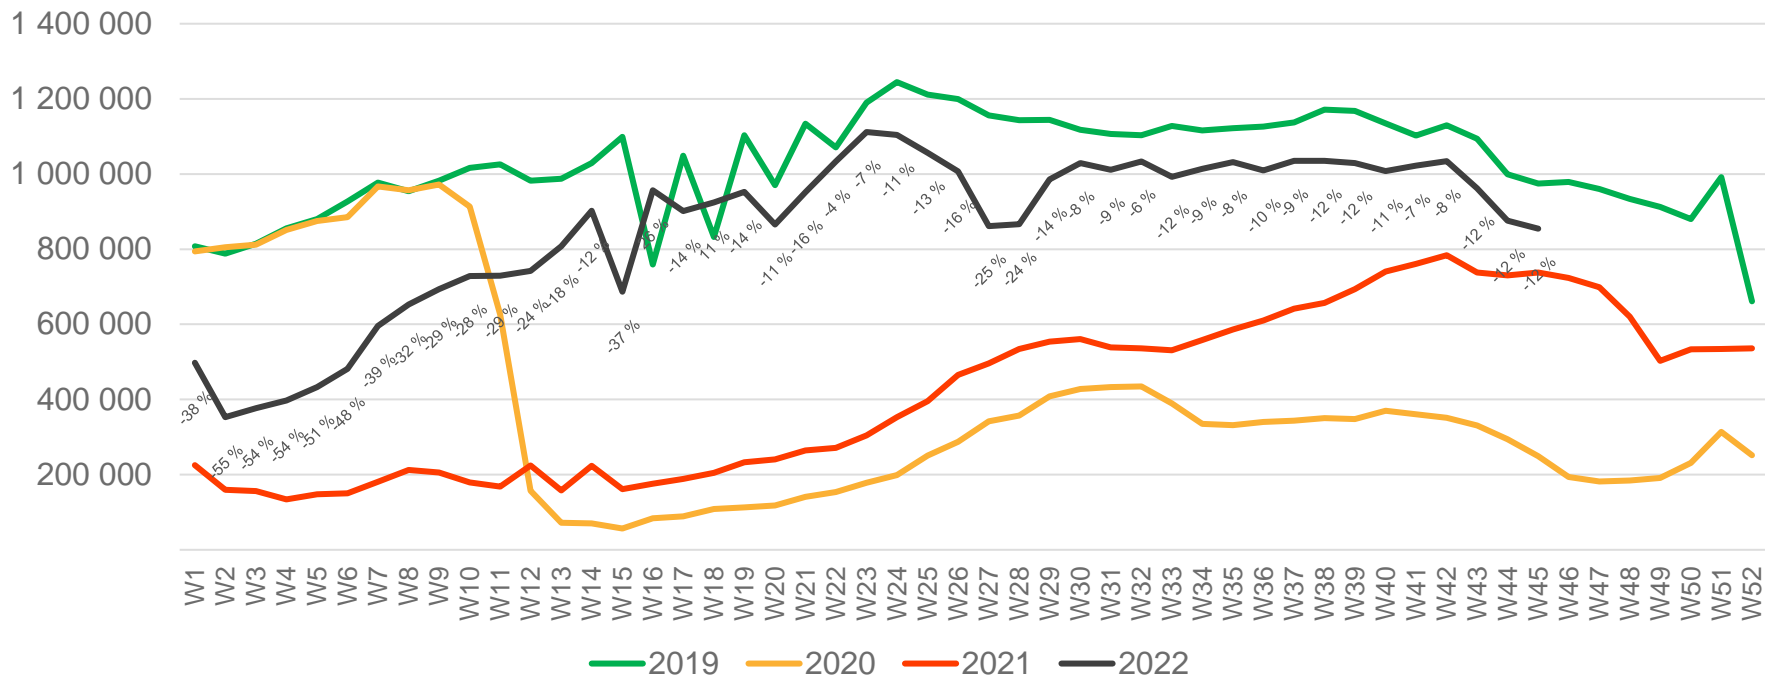

Passengers Avinor total per week

* Week 1 2019 is 31/12-18 – 6/1-19. Week 1 2020 is 30/12-19 – 5/1-20. Week 52 2021 is 27/12-21 – 2/1-22.