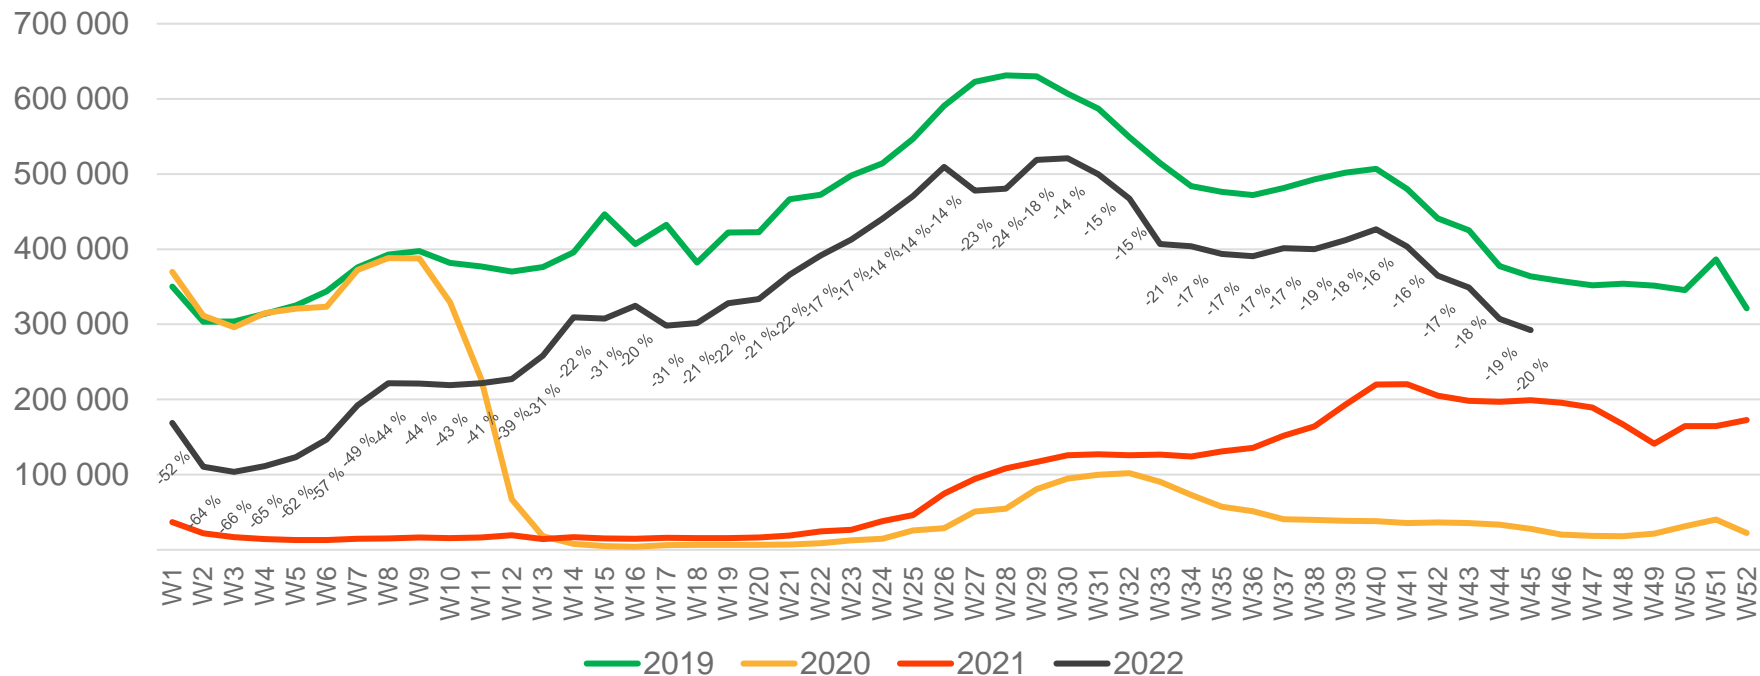

Passengers Avinor international per week

* Week 1 2019 is 31/12-18 – 6/1-19. Week 1 2020 is 30/12-19 – 5/1-20. Week 52 2021 is 27/12-21 – 2/1-22.