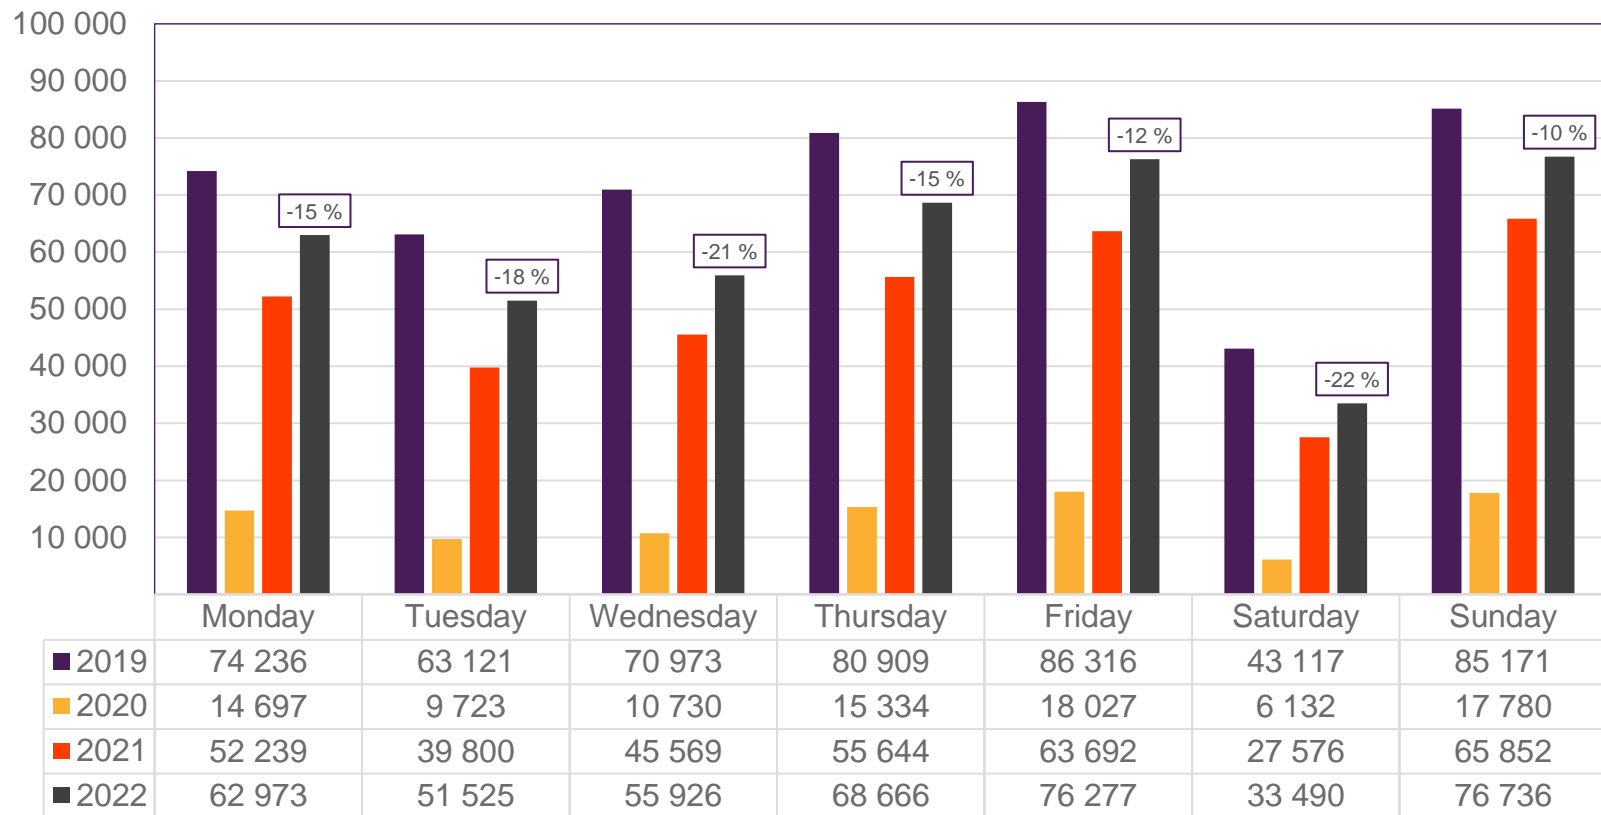

Passengers OSL total per day, week 45

The deviation is measured towards 2019.